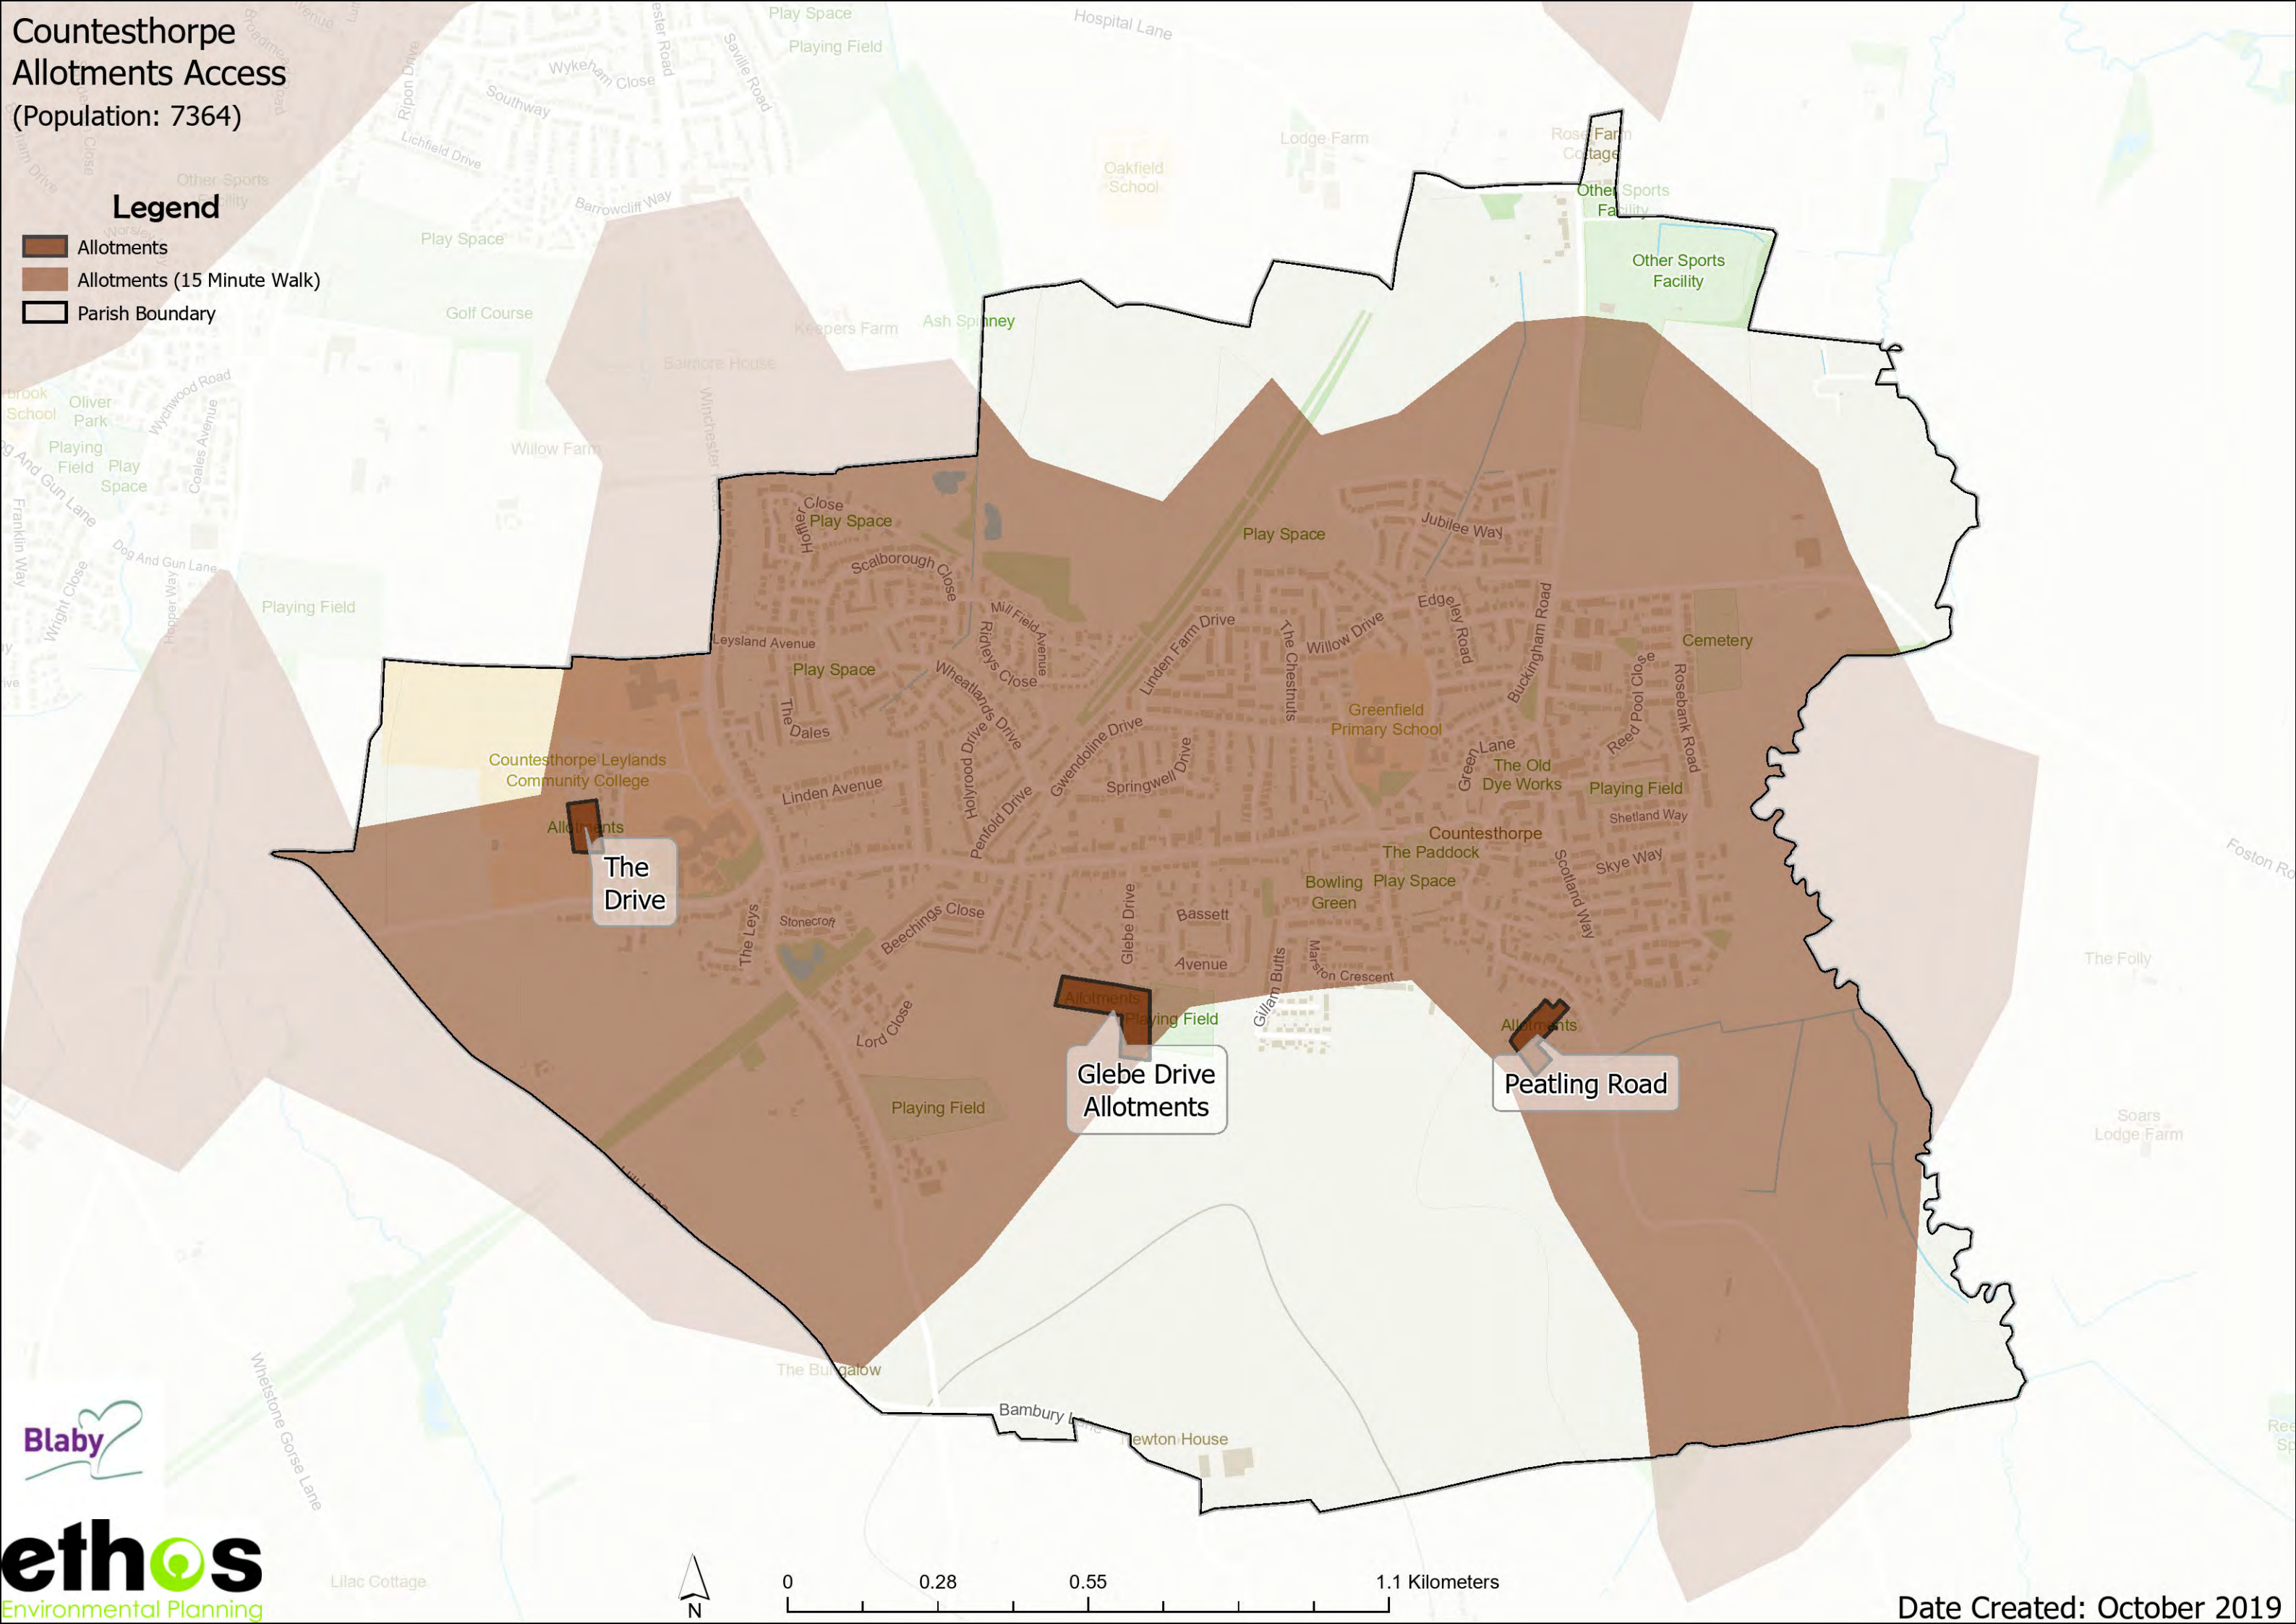

Countesthorpe Allotments Access

(Population: 7364)

Legend

- Allotments
- Allotments (15 Minute Walk)
- Parish Boundary