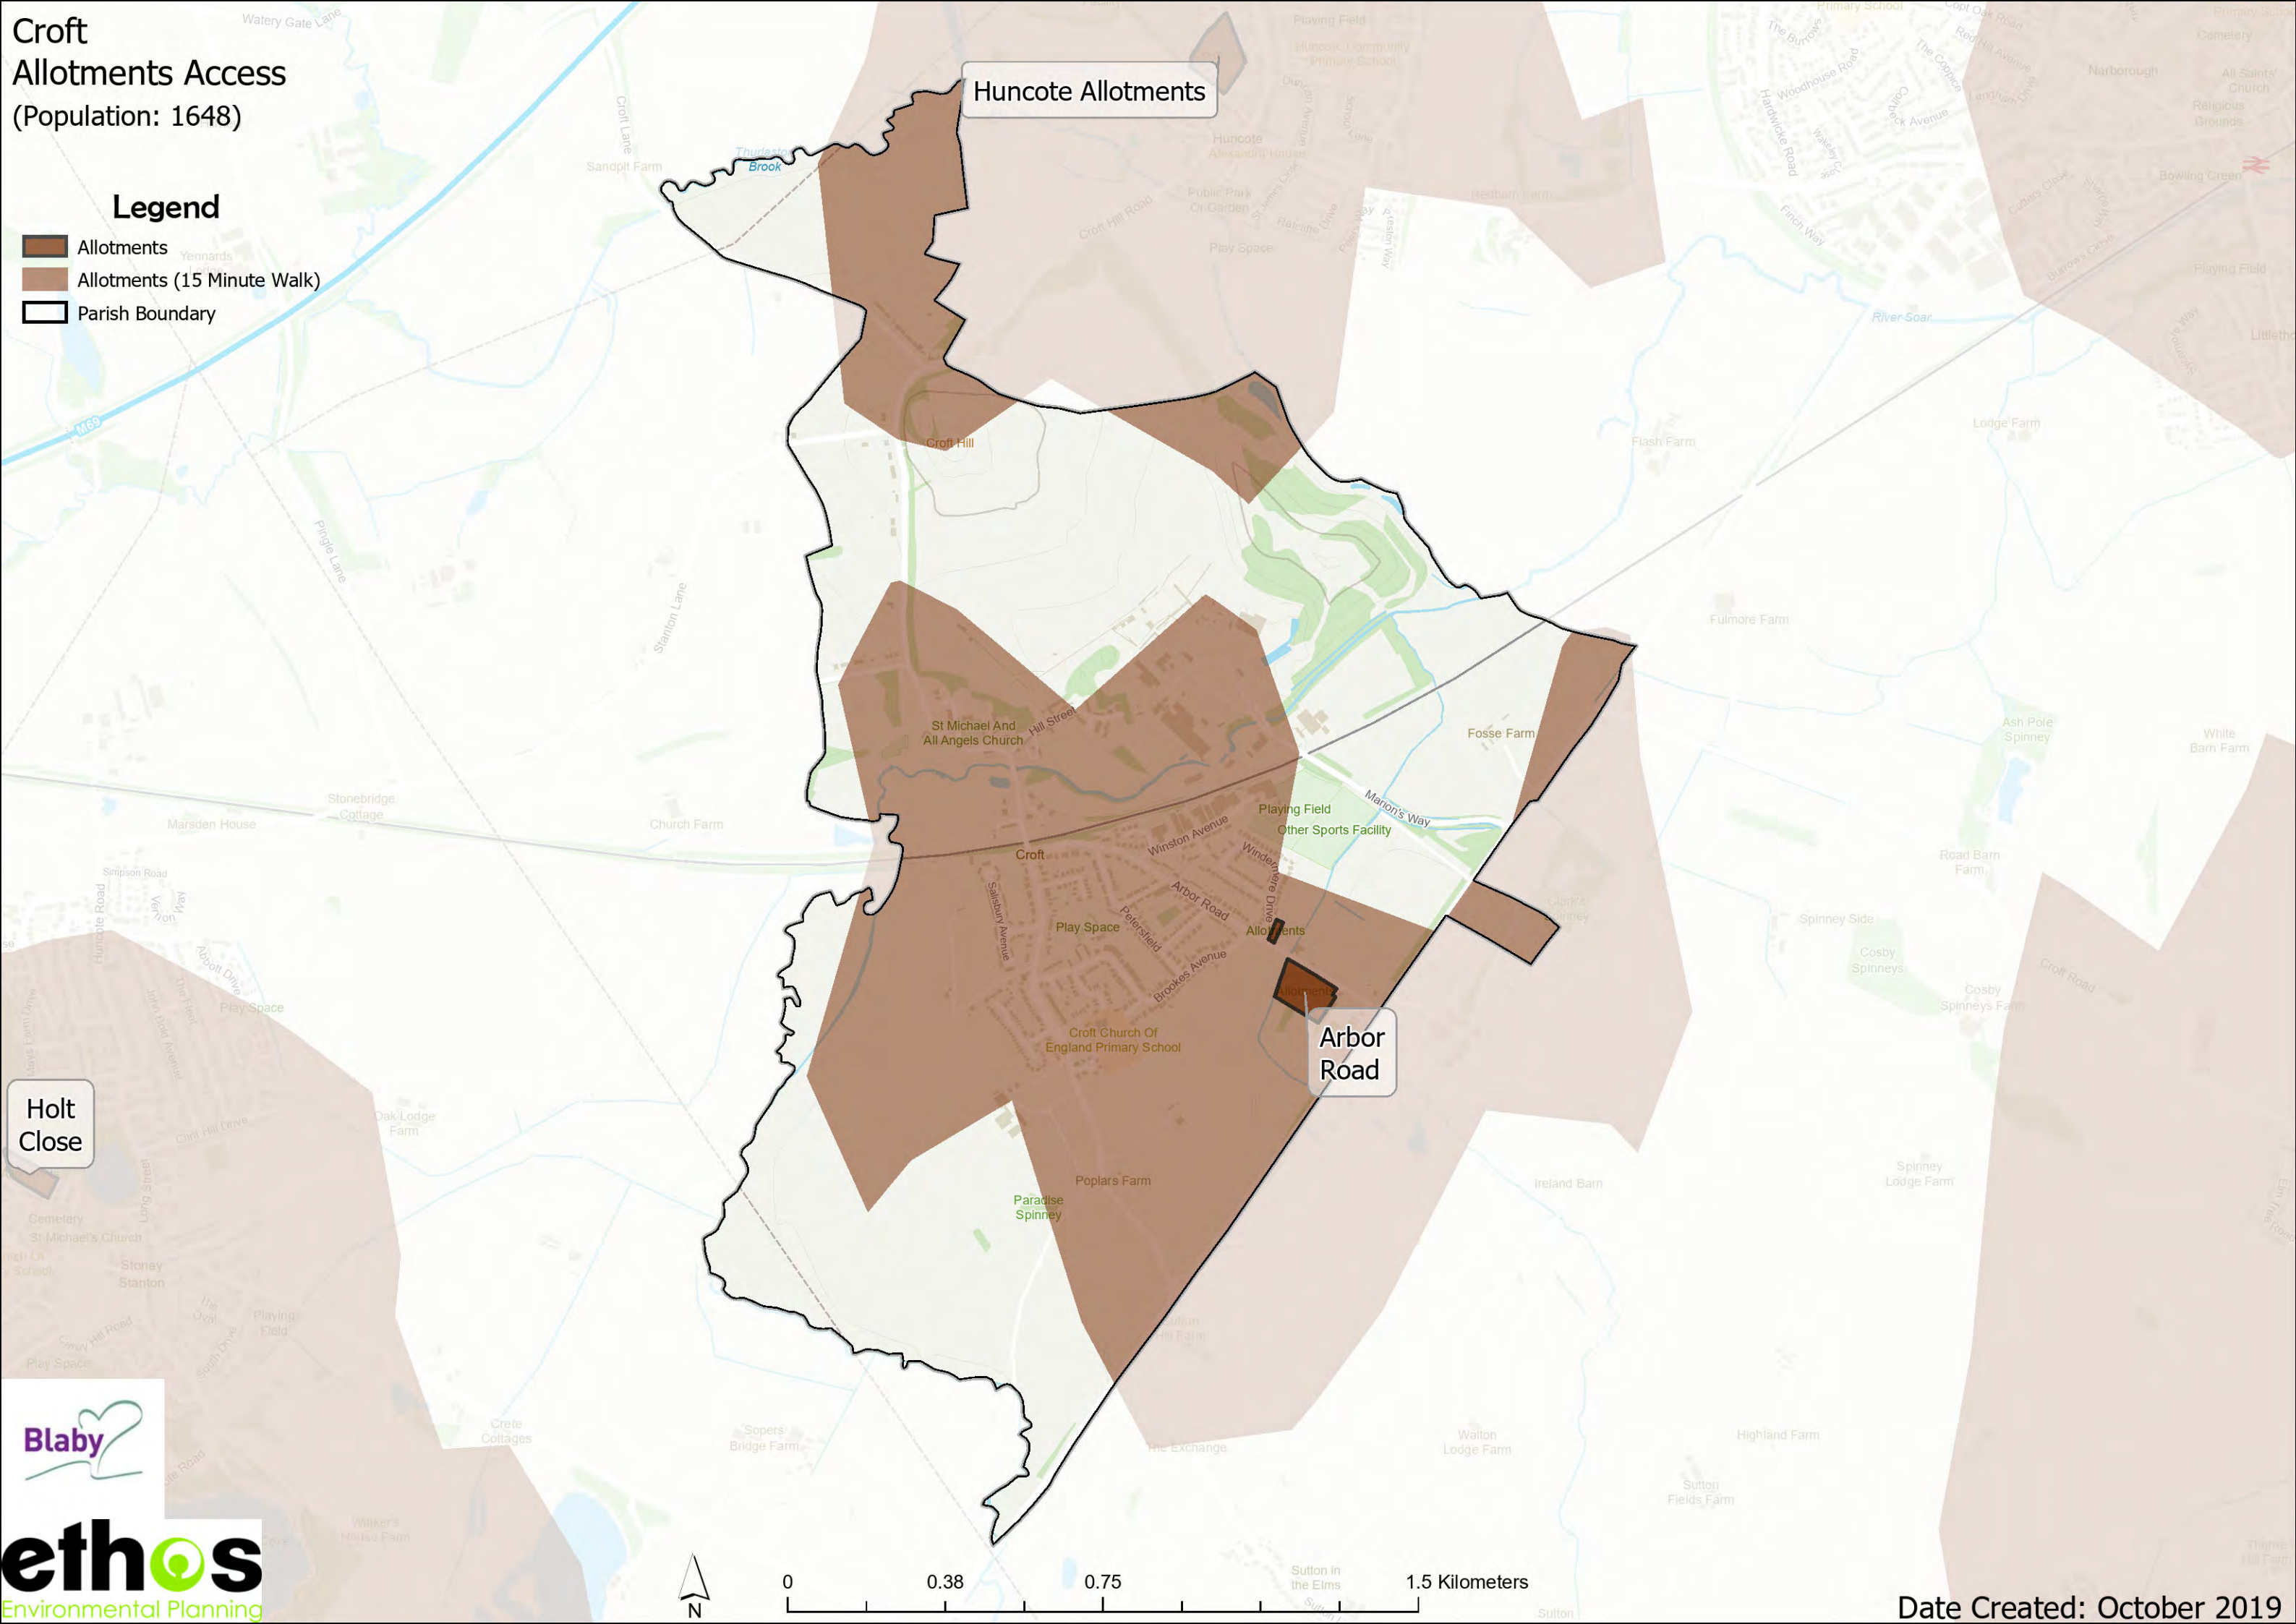

# Croft Allotments Access

(Population: 1648)

Huncote Allotments

Arbor Road

- ### Legend
- Allotments
  - Allotments (15 Minute Walk)
  - Parish Boundary

Holt Close