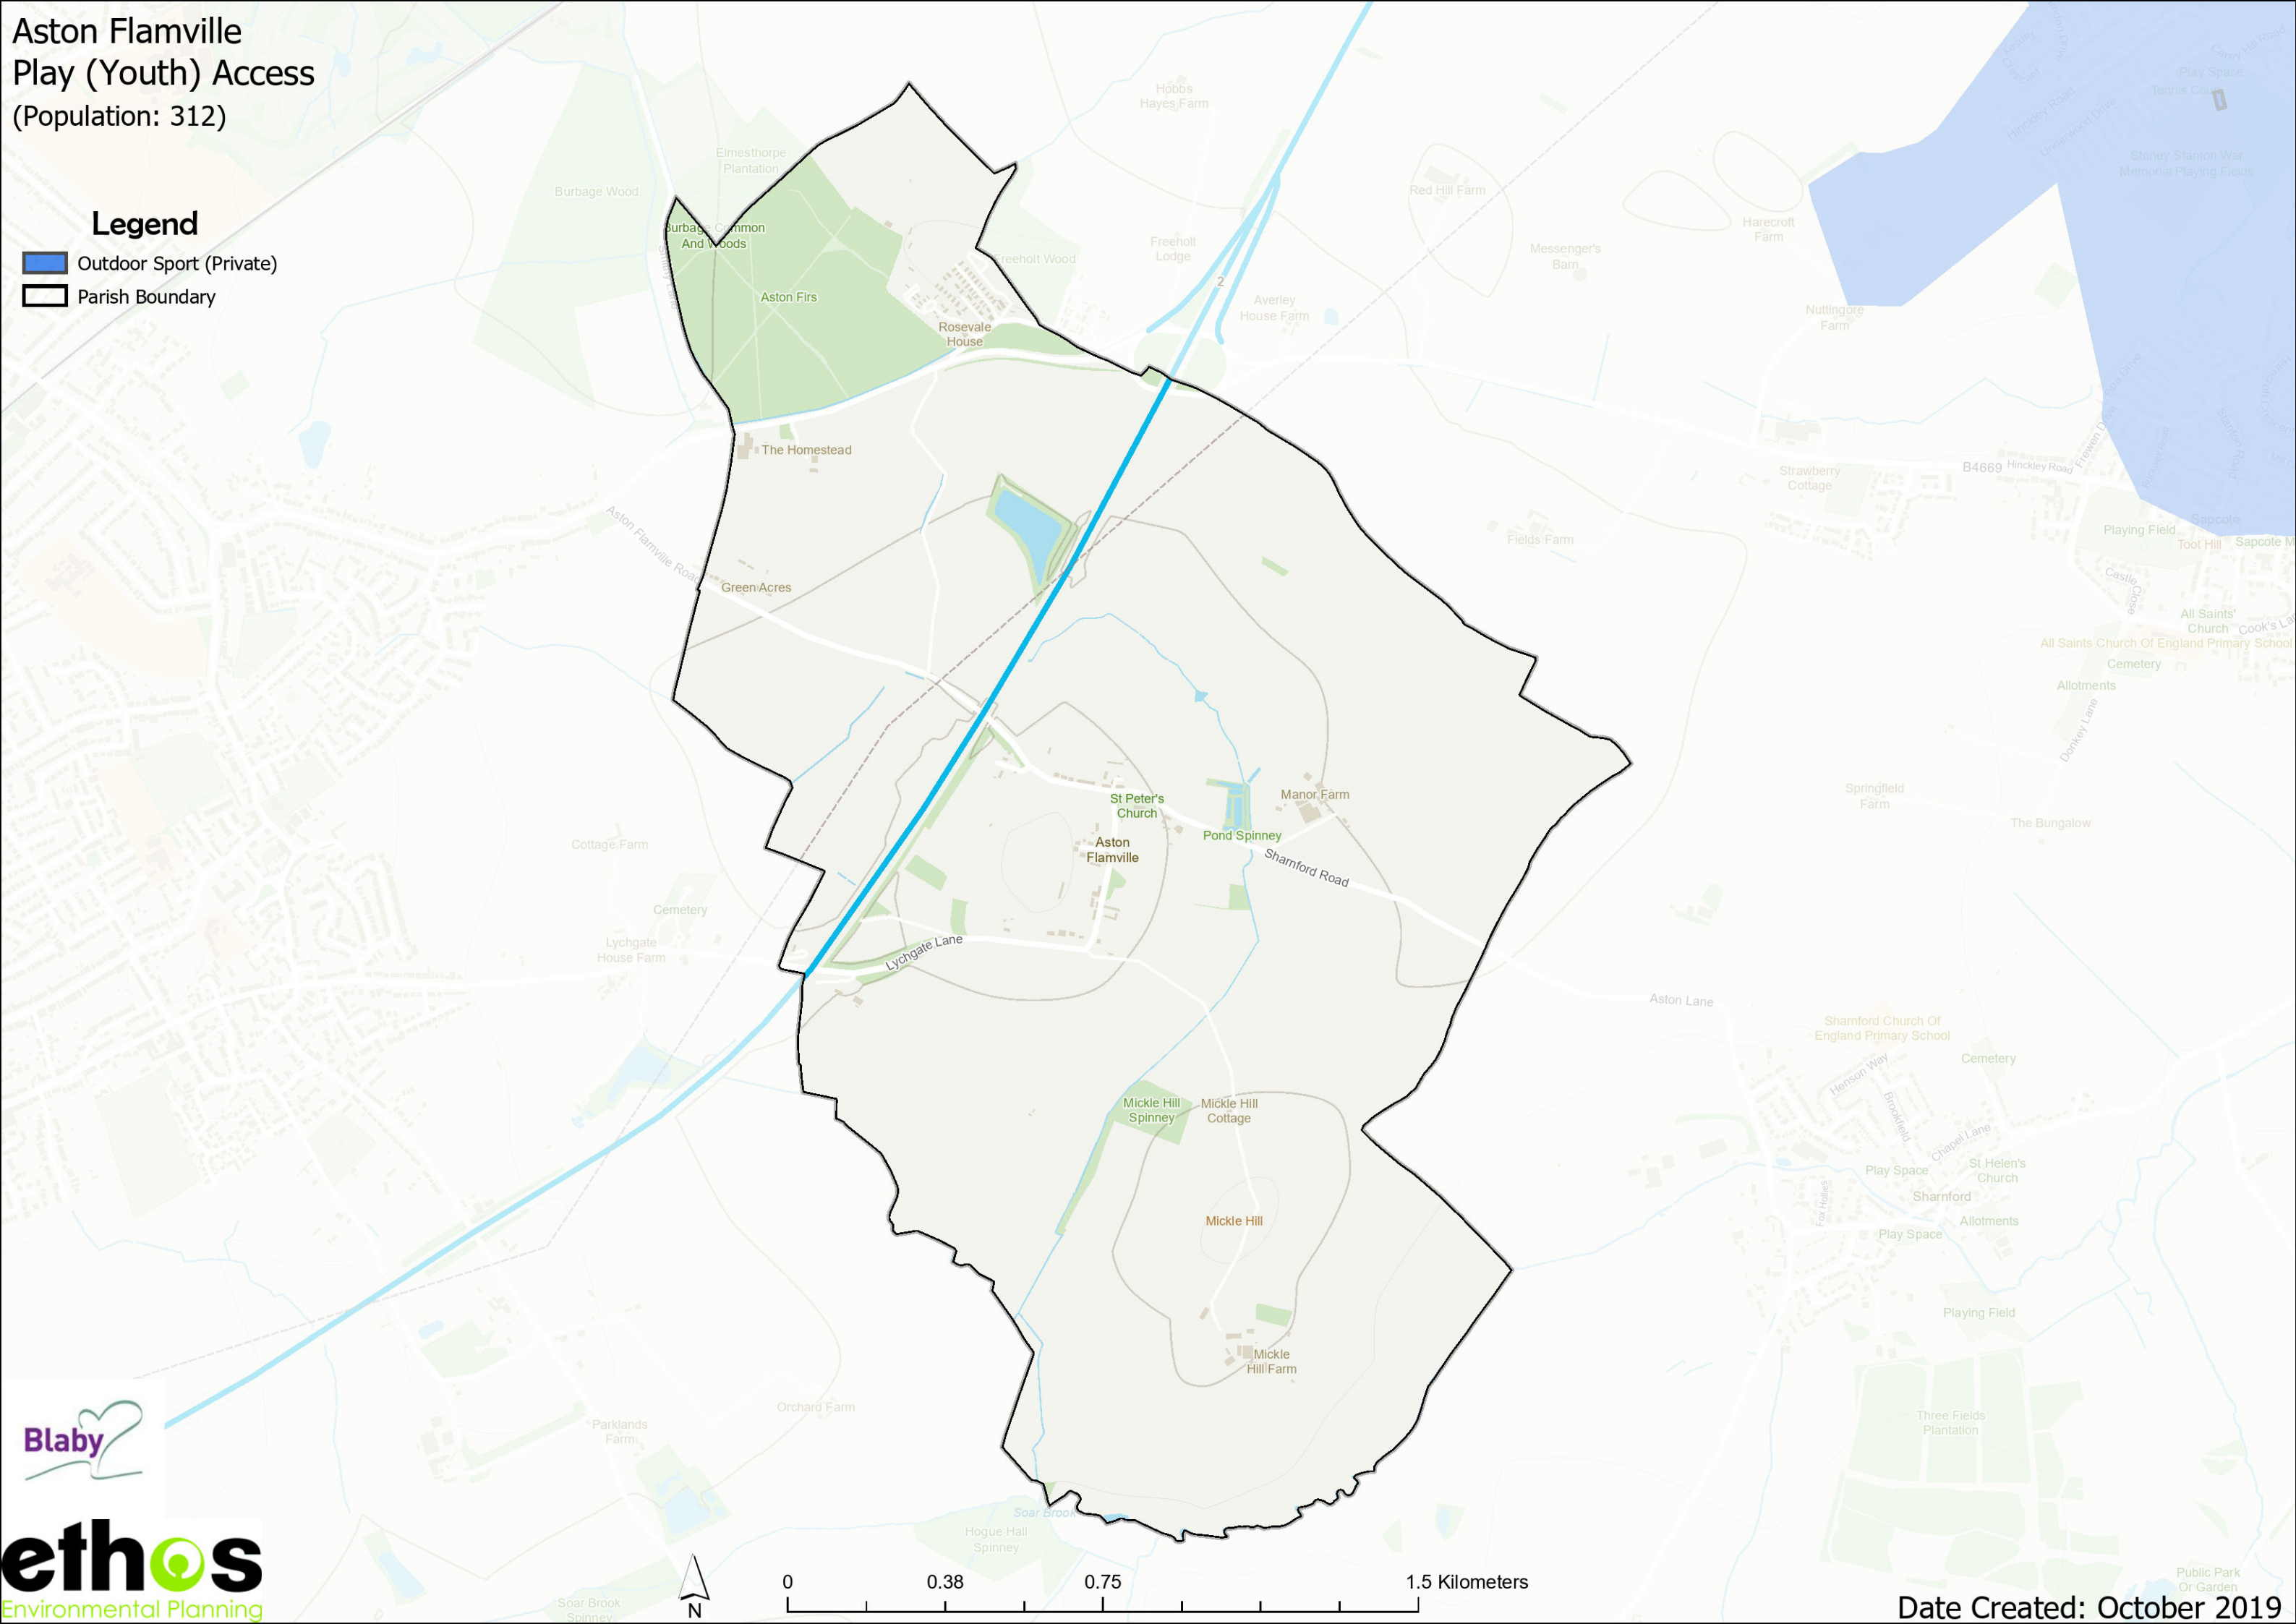

Aston Flamville Play (Youth) Access (Population: 312)

Legend

- Outdoor Sport (Private)
- Parish Boundary