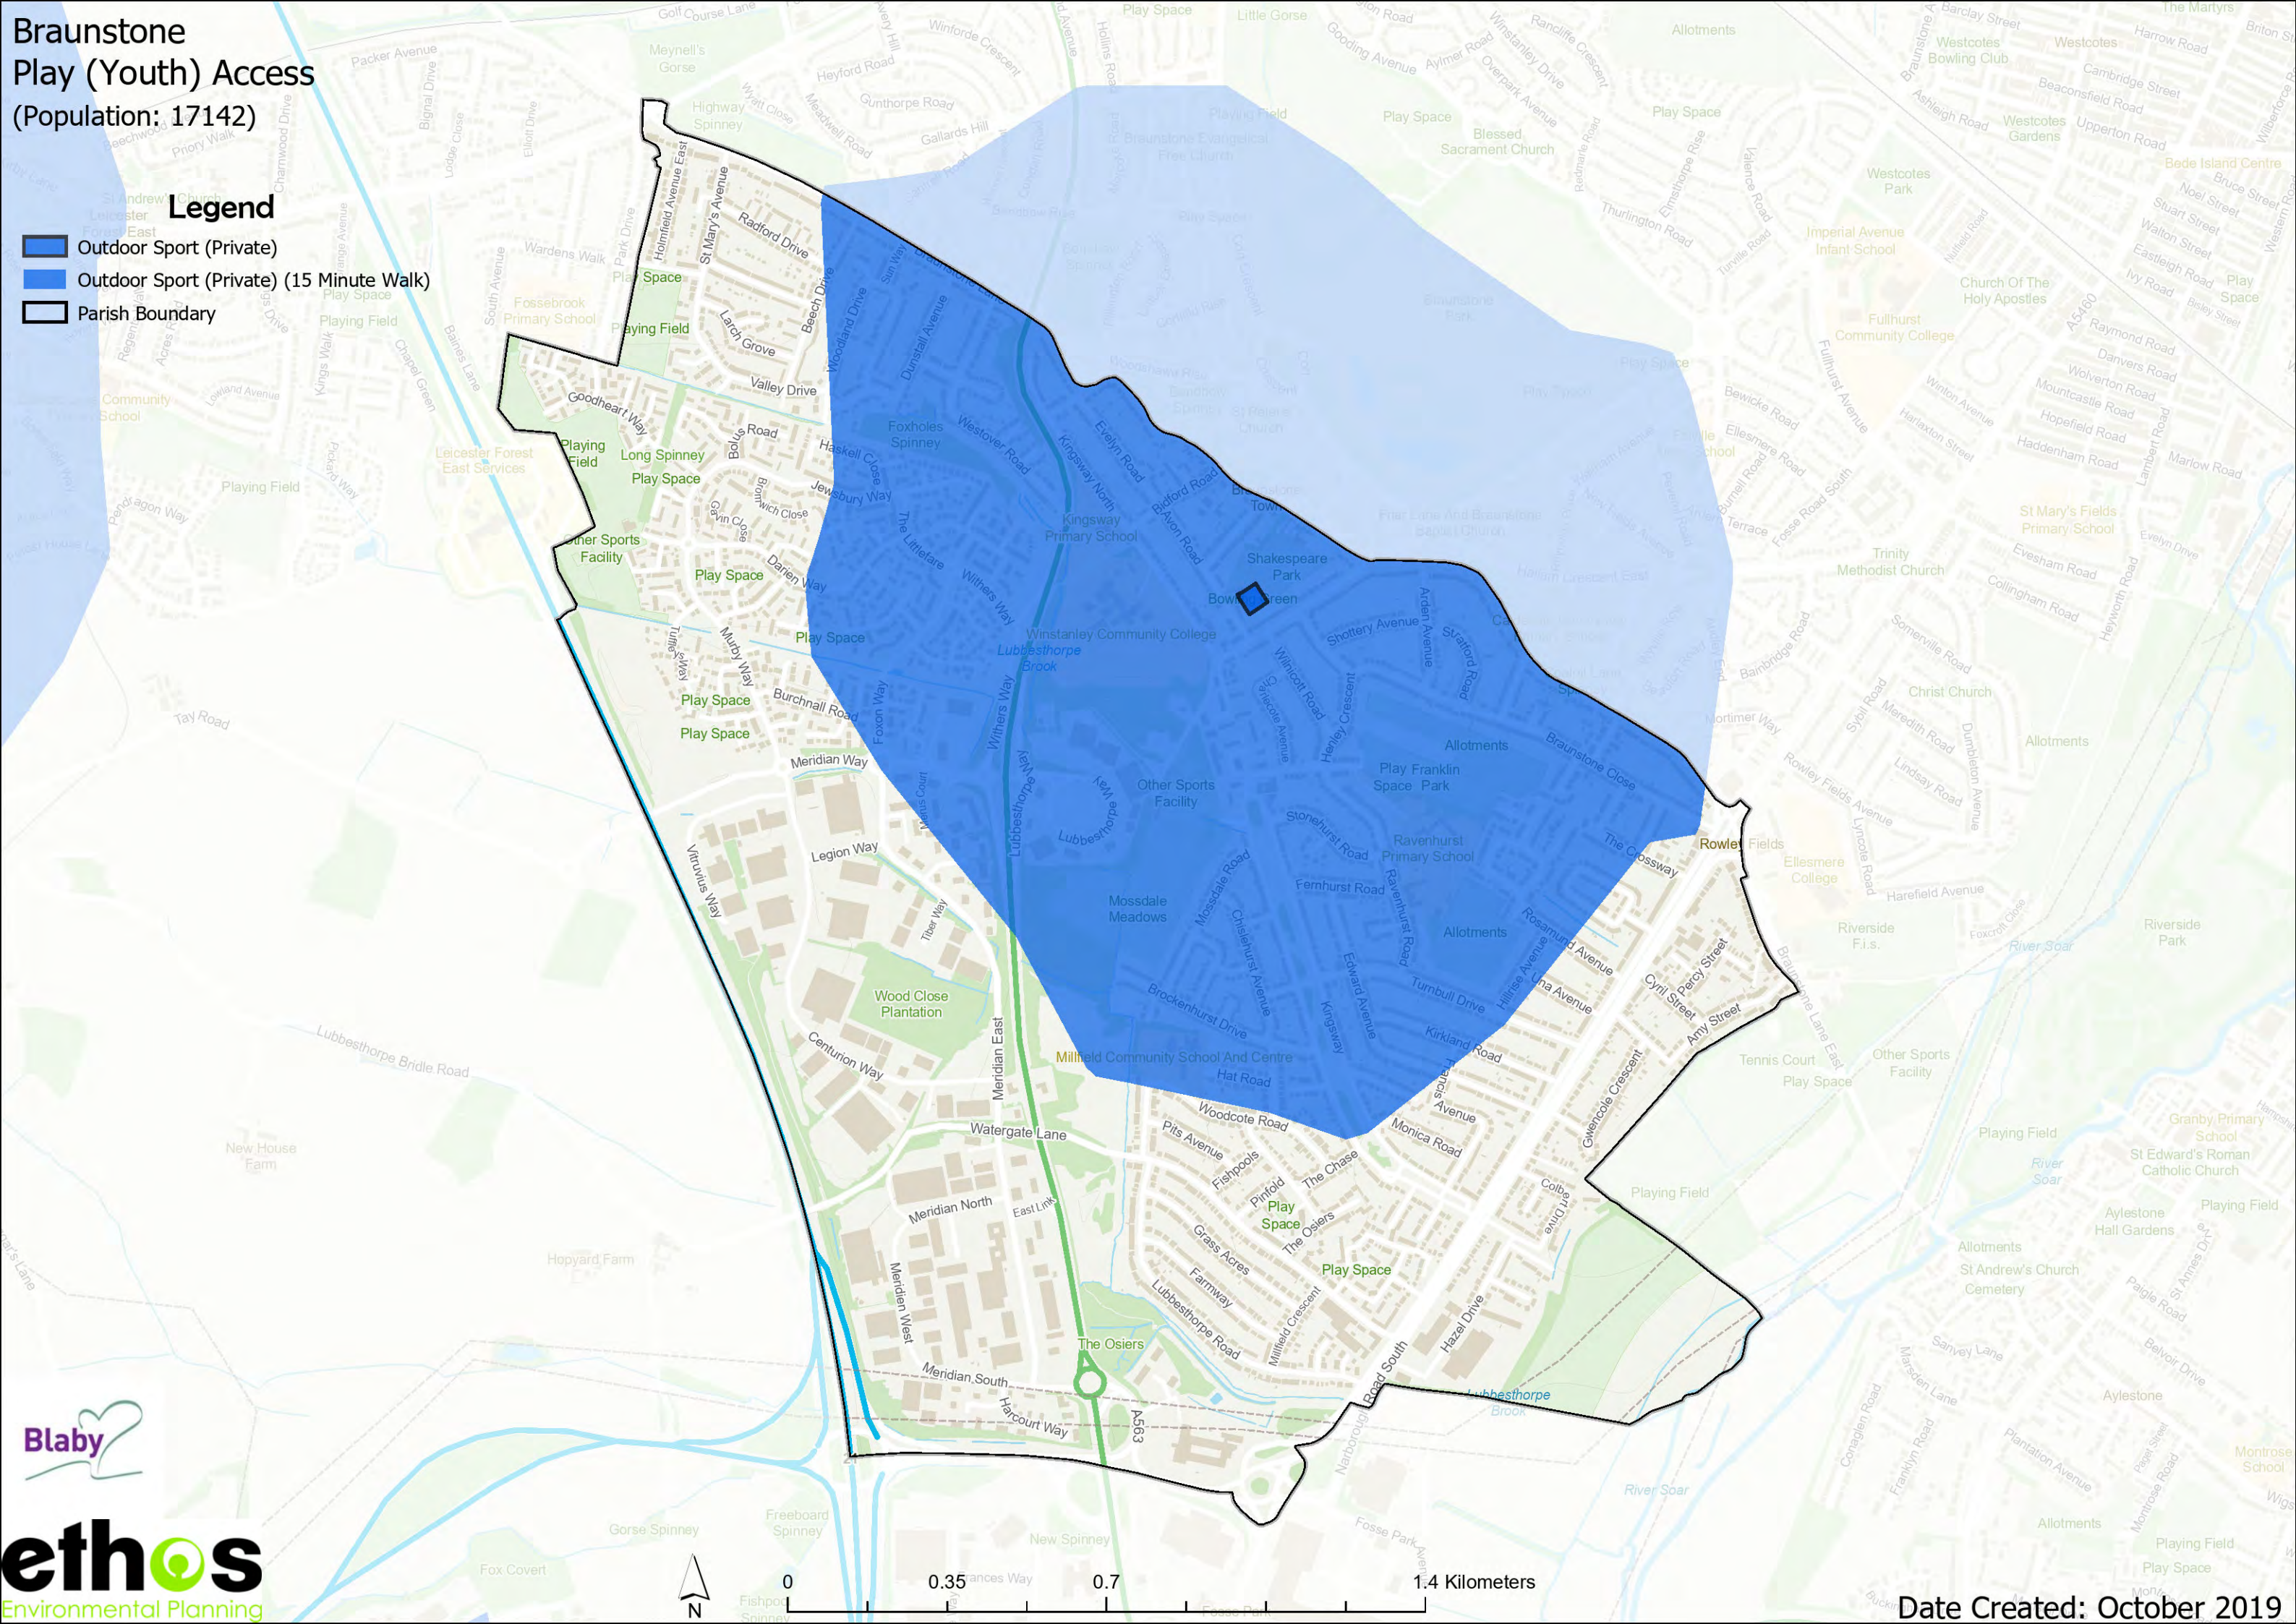

Braunstone Play (Youth) Access (Population: 17142)

Legend

- Outdoor Sport (Private)
- Outdoor Sport (Private) (15 Minute Walk)
- Parish Boundary