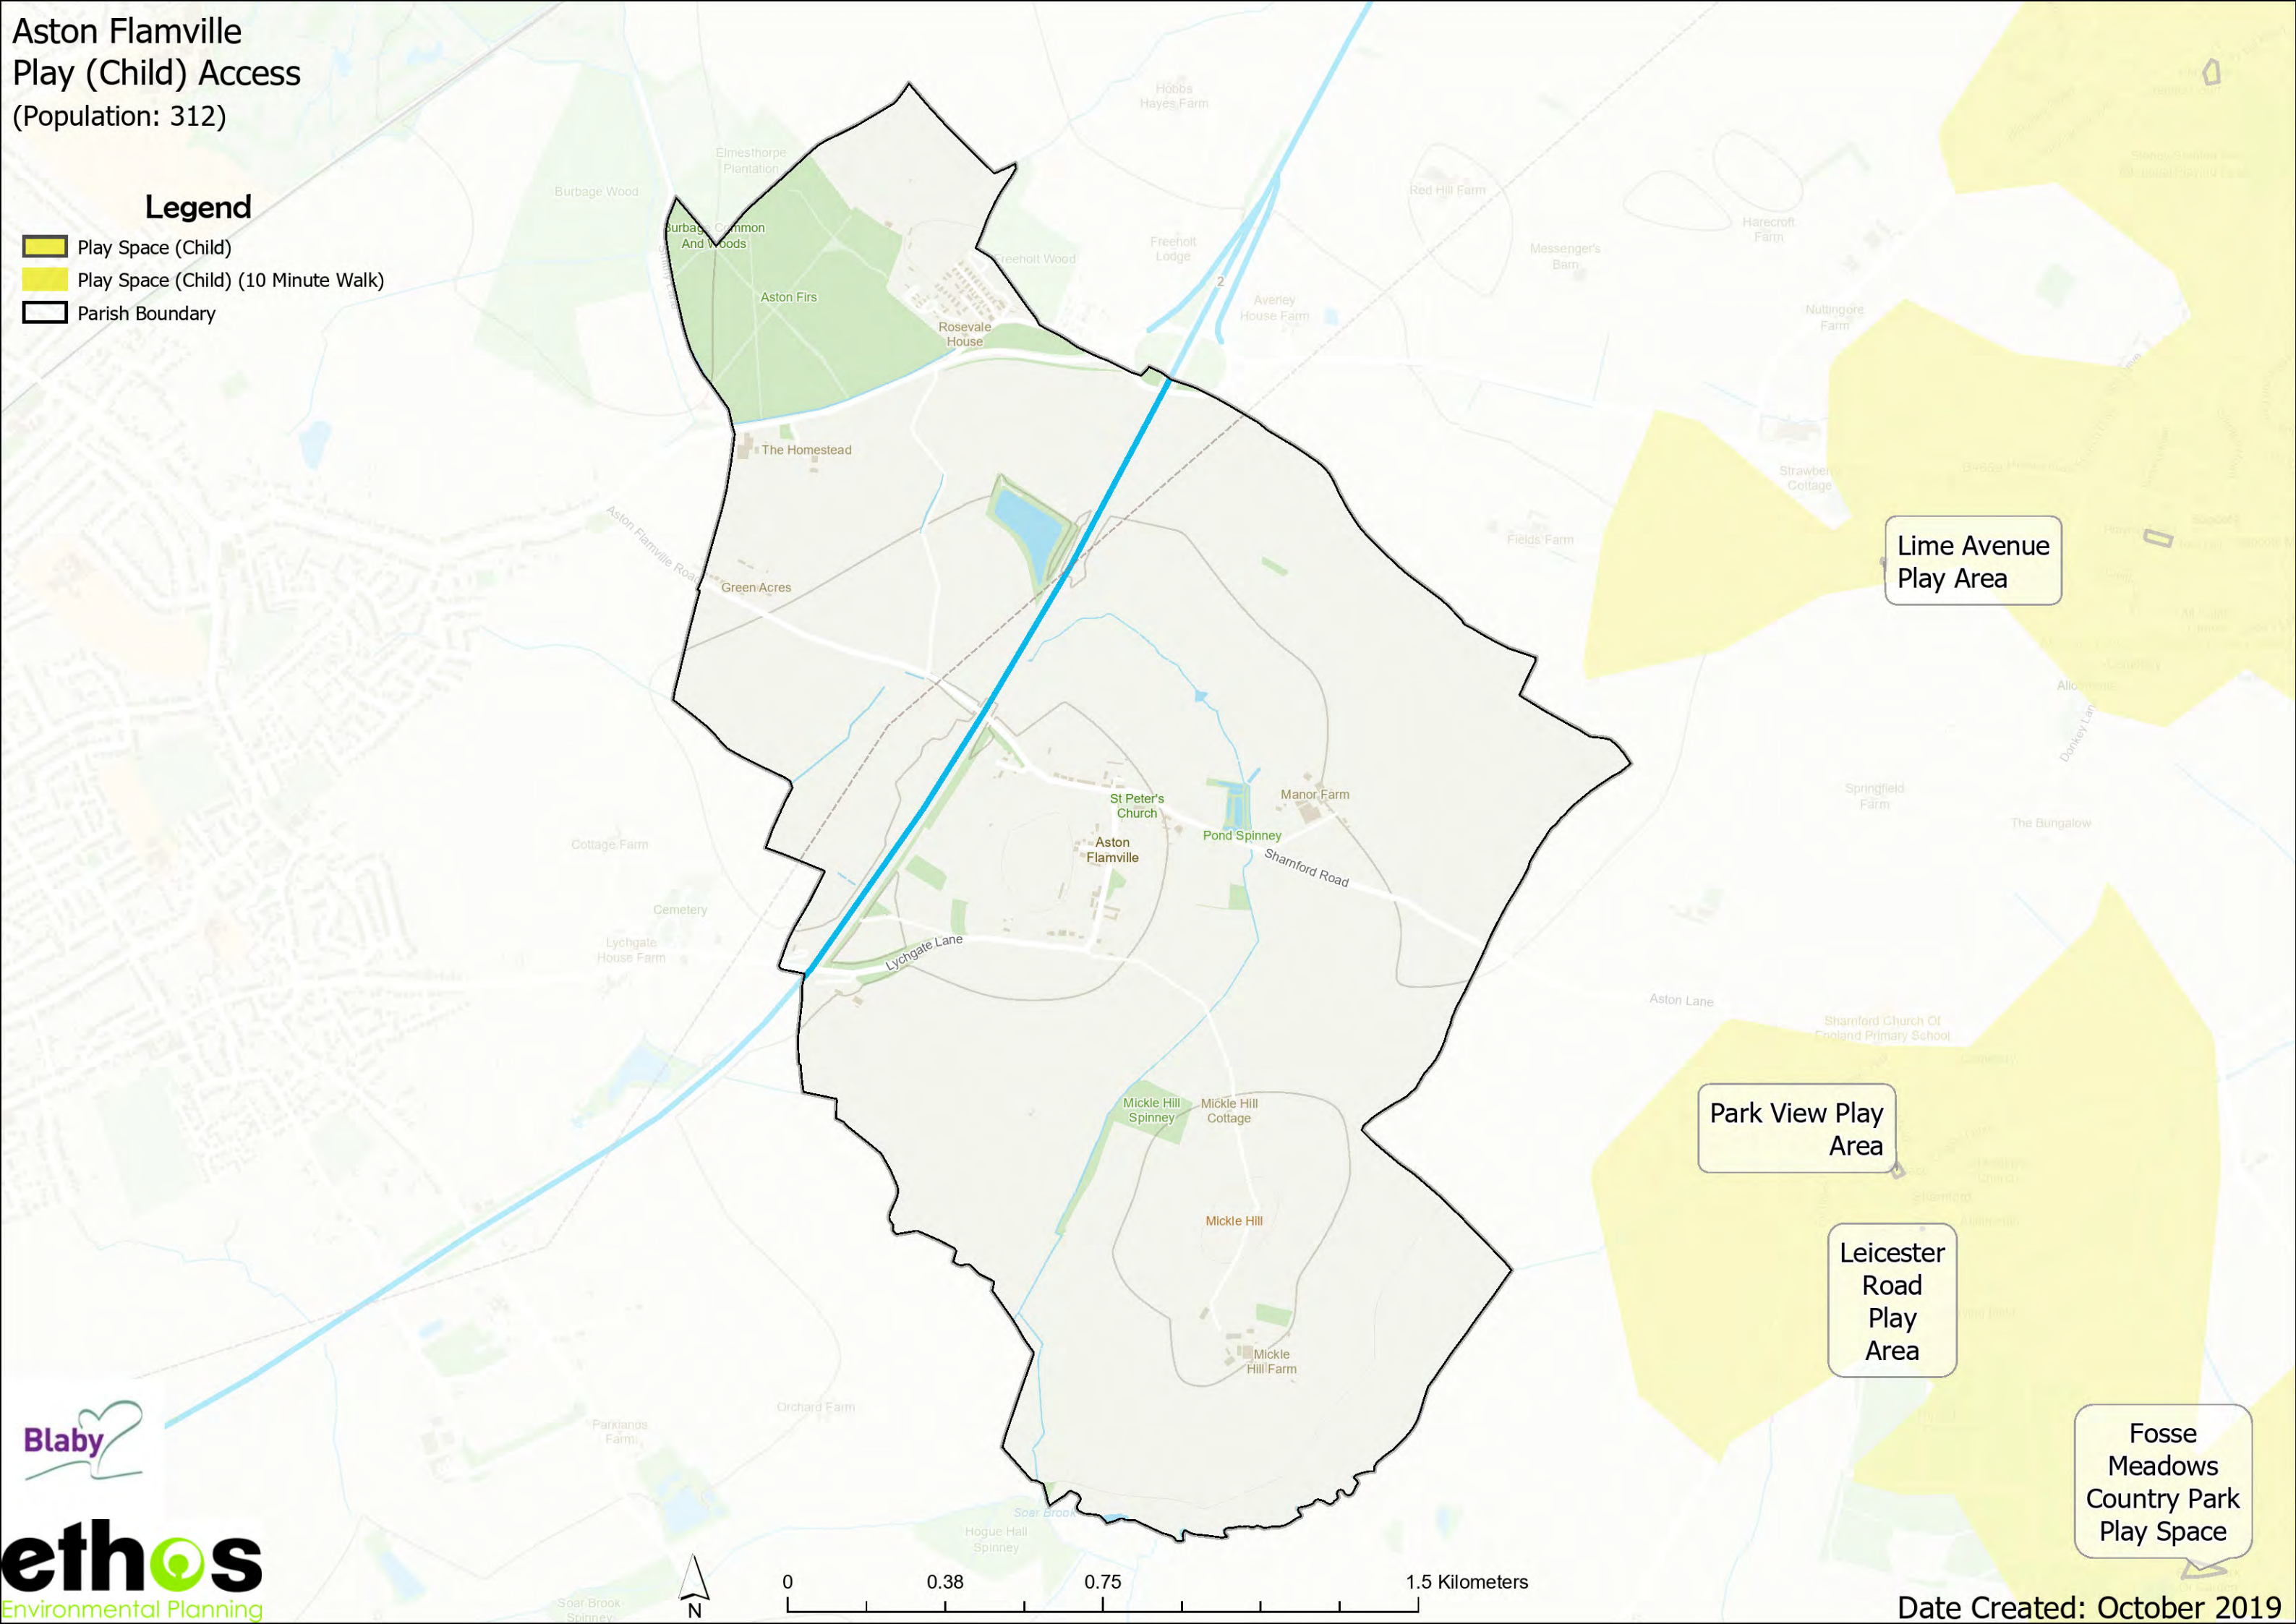

Aston Flamville Play (Child) Access (Population: 312)

1. **Legend**
2. Play Space (Child)
   - Play Space (Child) (10 Minute Walk)
   - Parish Boundary

Lime Avenue
Play Area

Park View Play
Area

Leicester
Road
Play
Area

Fosse
Meadows
Country Park
Play Space