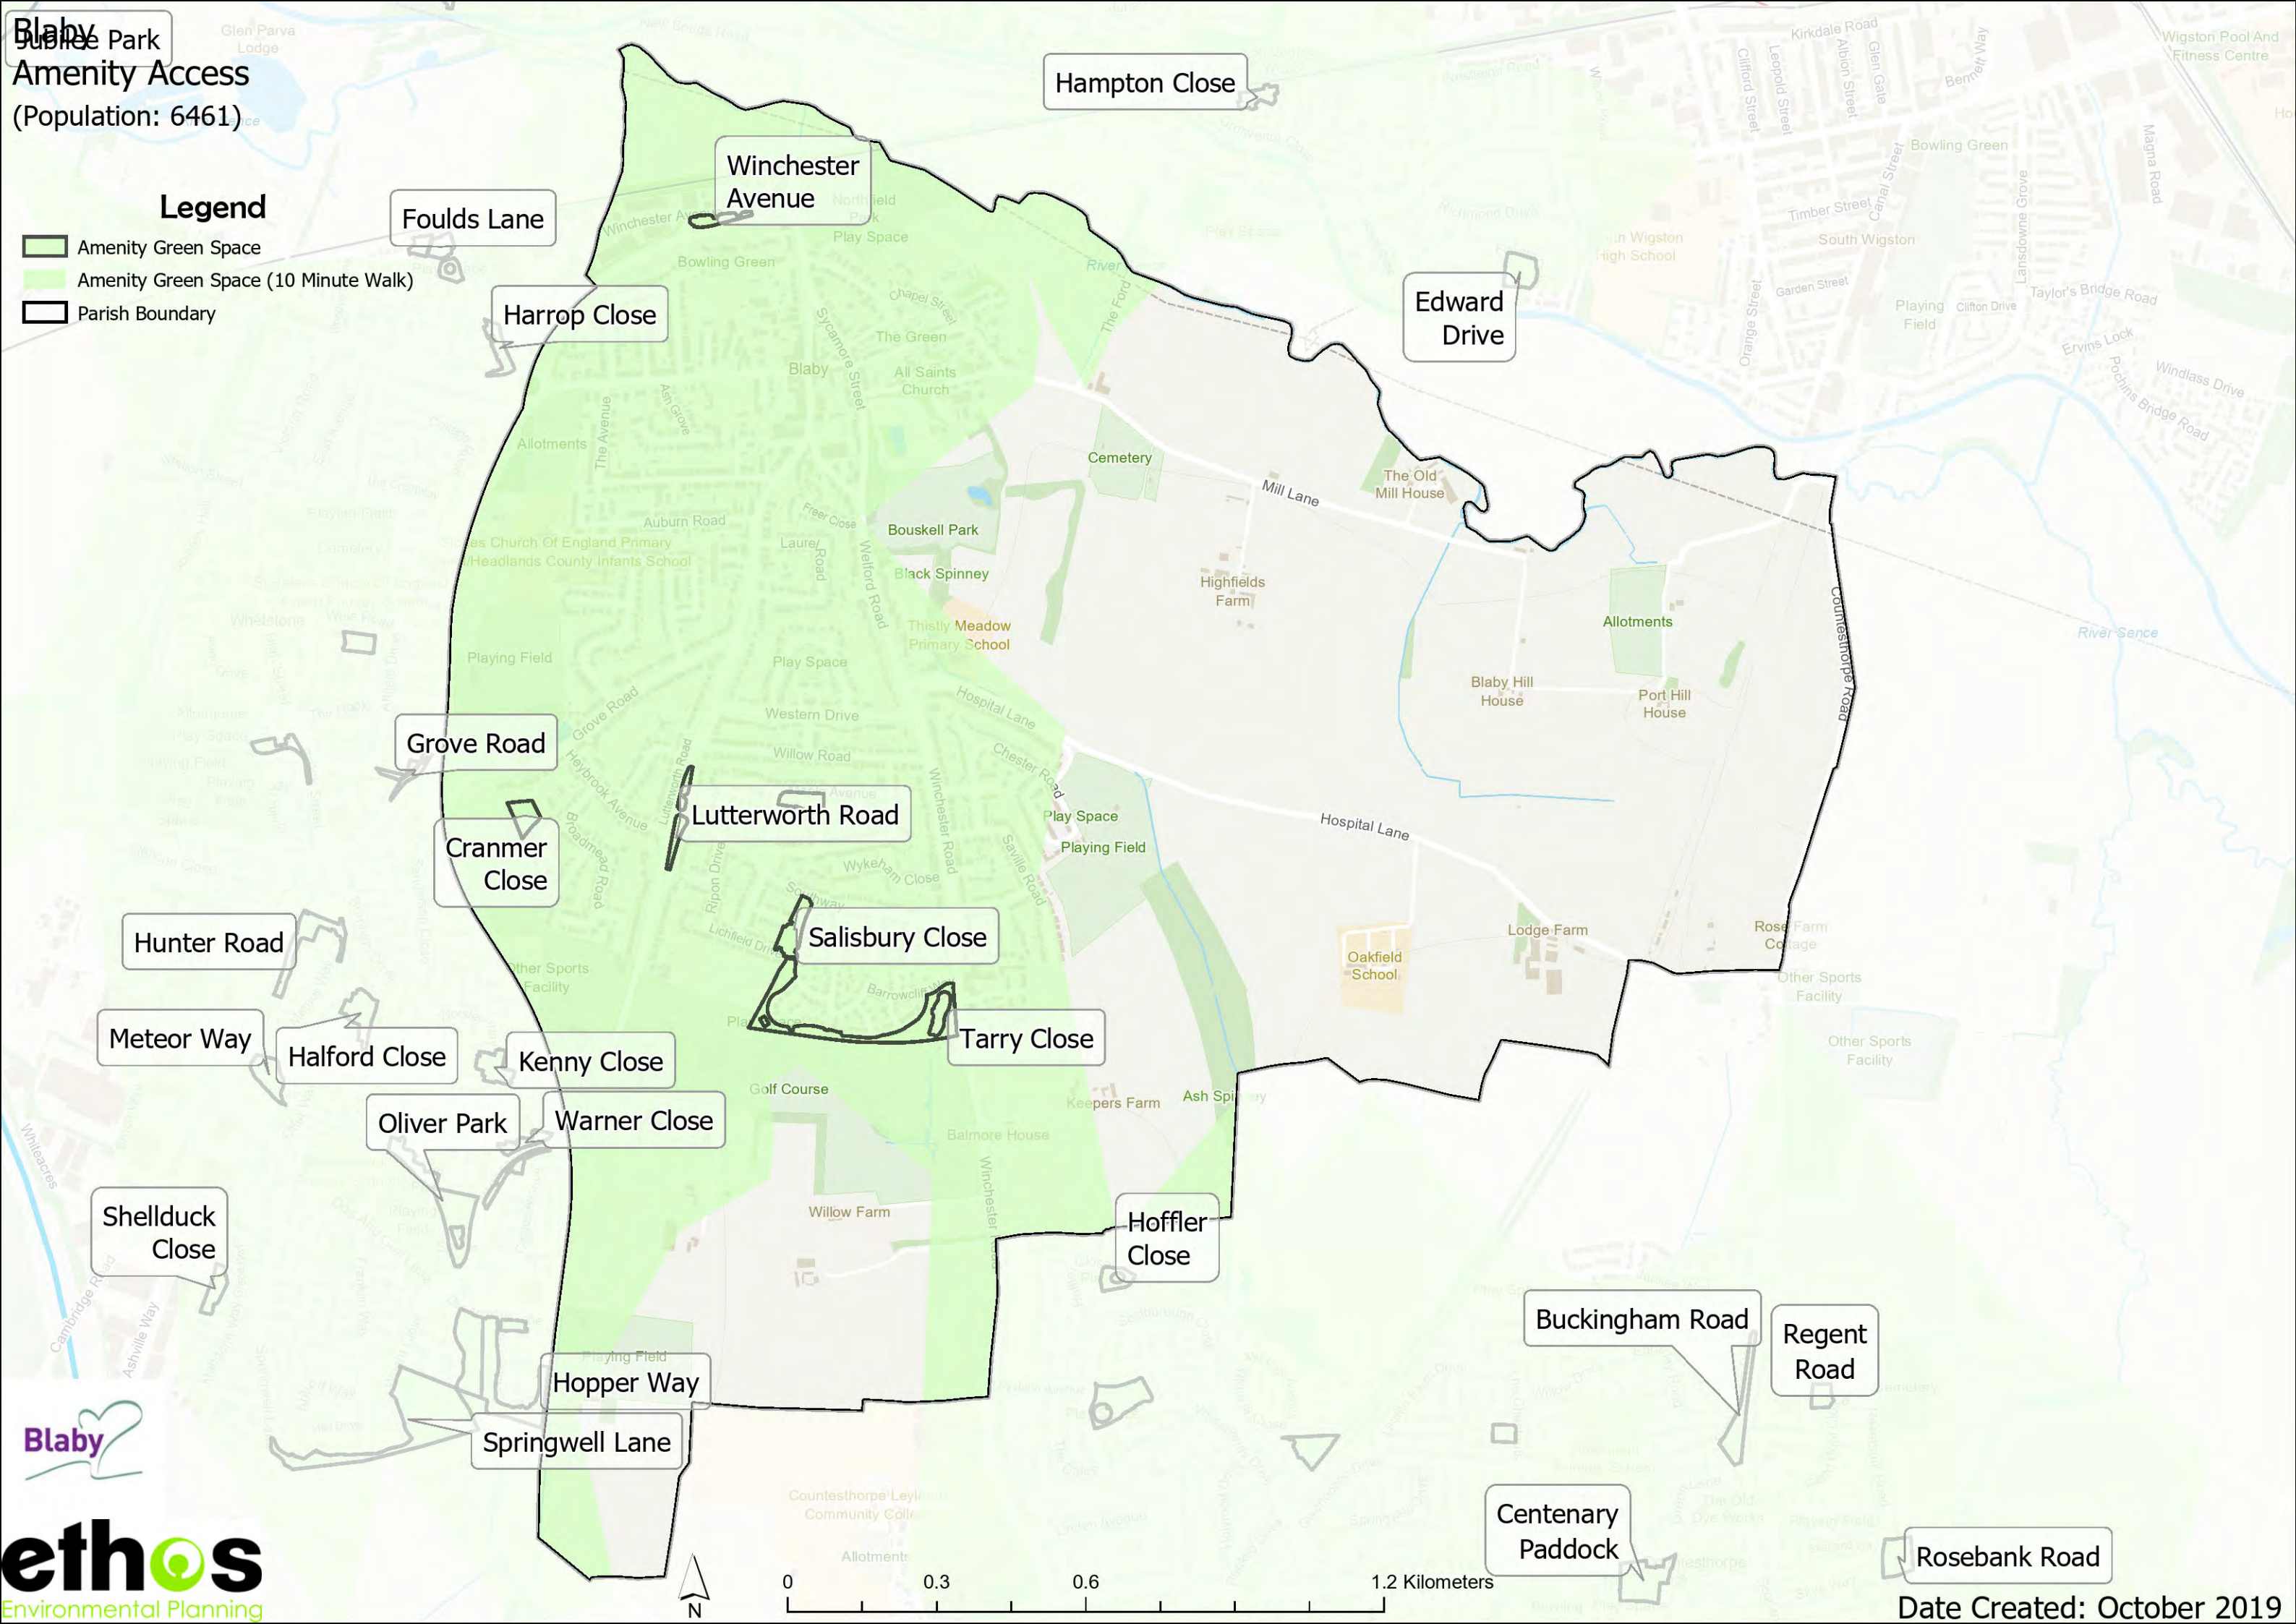

**Legend**

- Amenity Green Space
- Amenity Green Space (10 Minute Walk)
- Parish Boundary

Hampton Close

Winchester Avenue

Foulds Lane

Harrop Close

Edward Drive

Grove Road