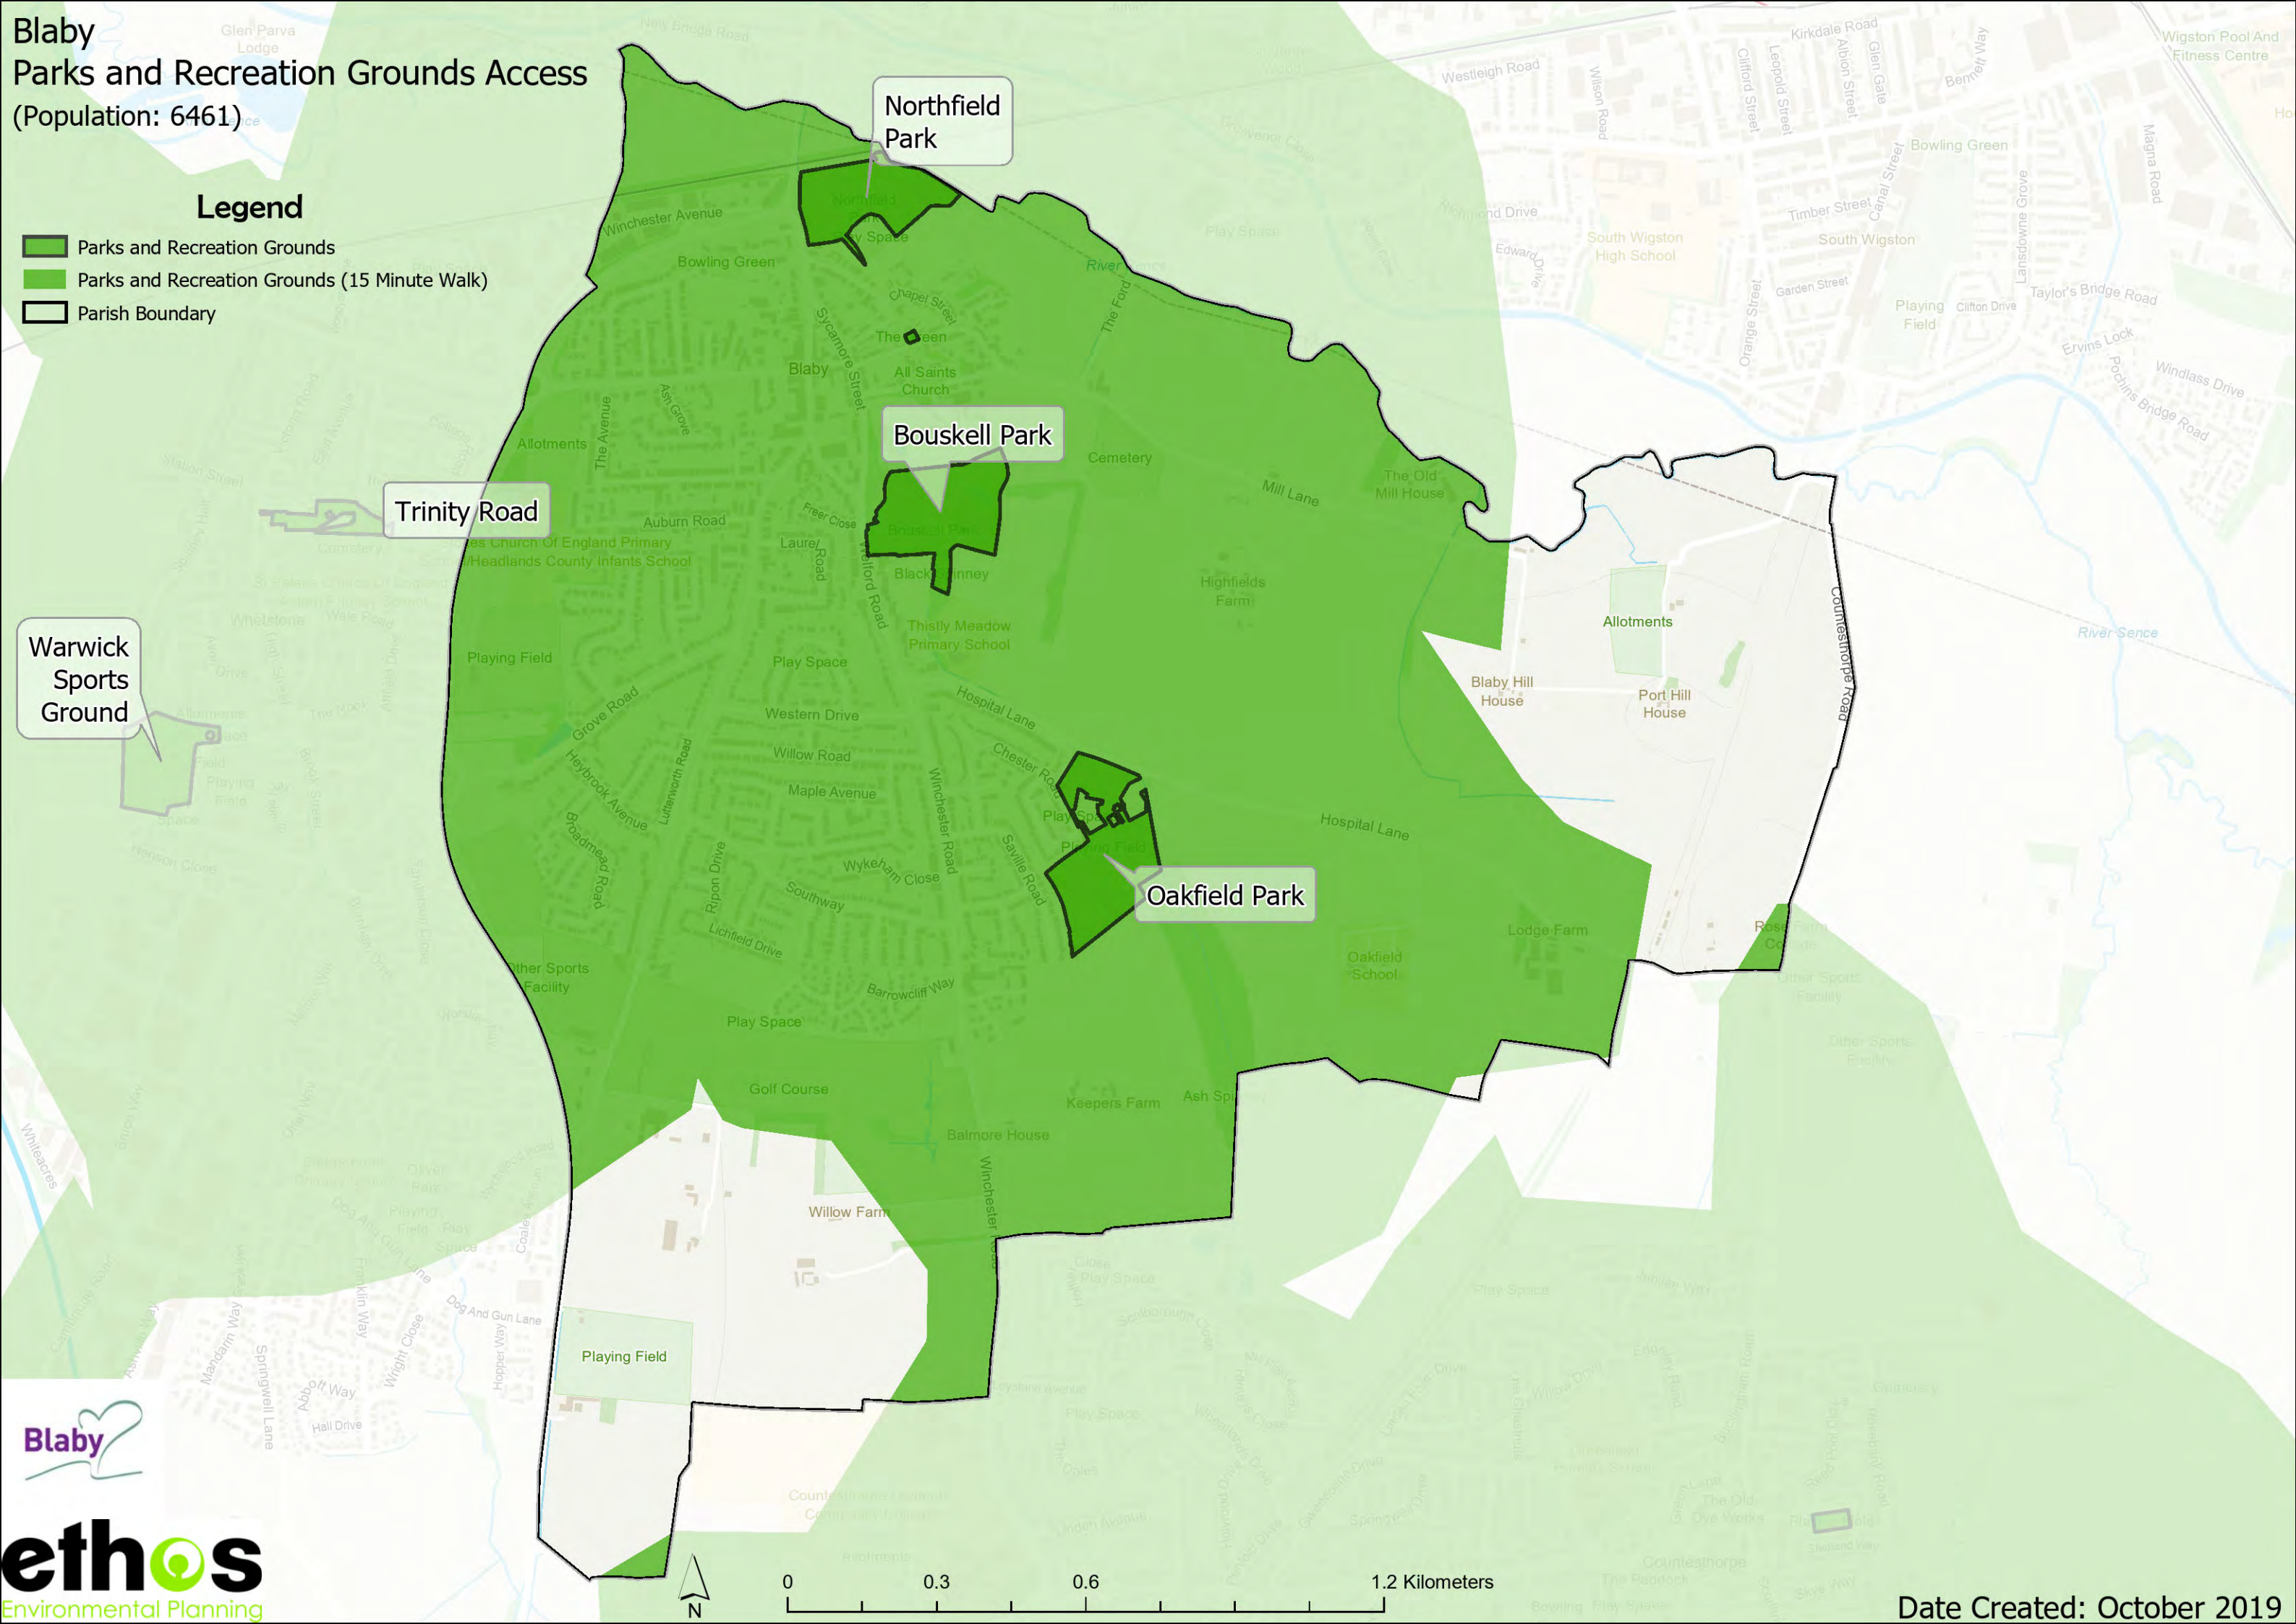

Blaby Parks and Recreation Grounds Access

(Population: 6461)

Legend

- Parks and Recreation Grounds
- Parks and Recreation Grounds (15 Minute Walk)
- Parish Boundary

Warwick Sports Ground

Trinity Road

Northfield Park

Bouskell Park

Oakfield Park