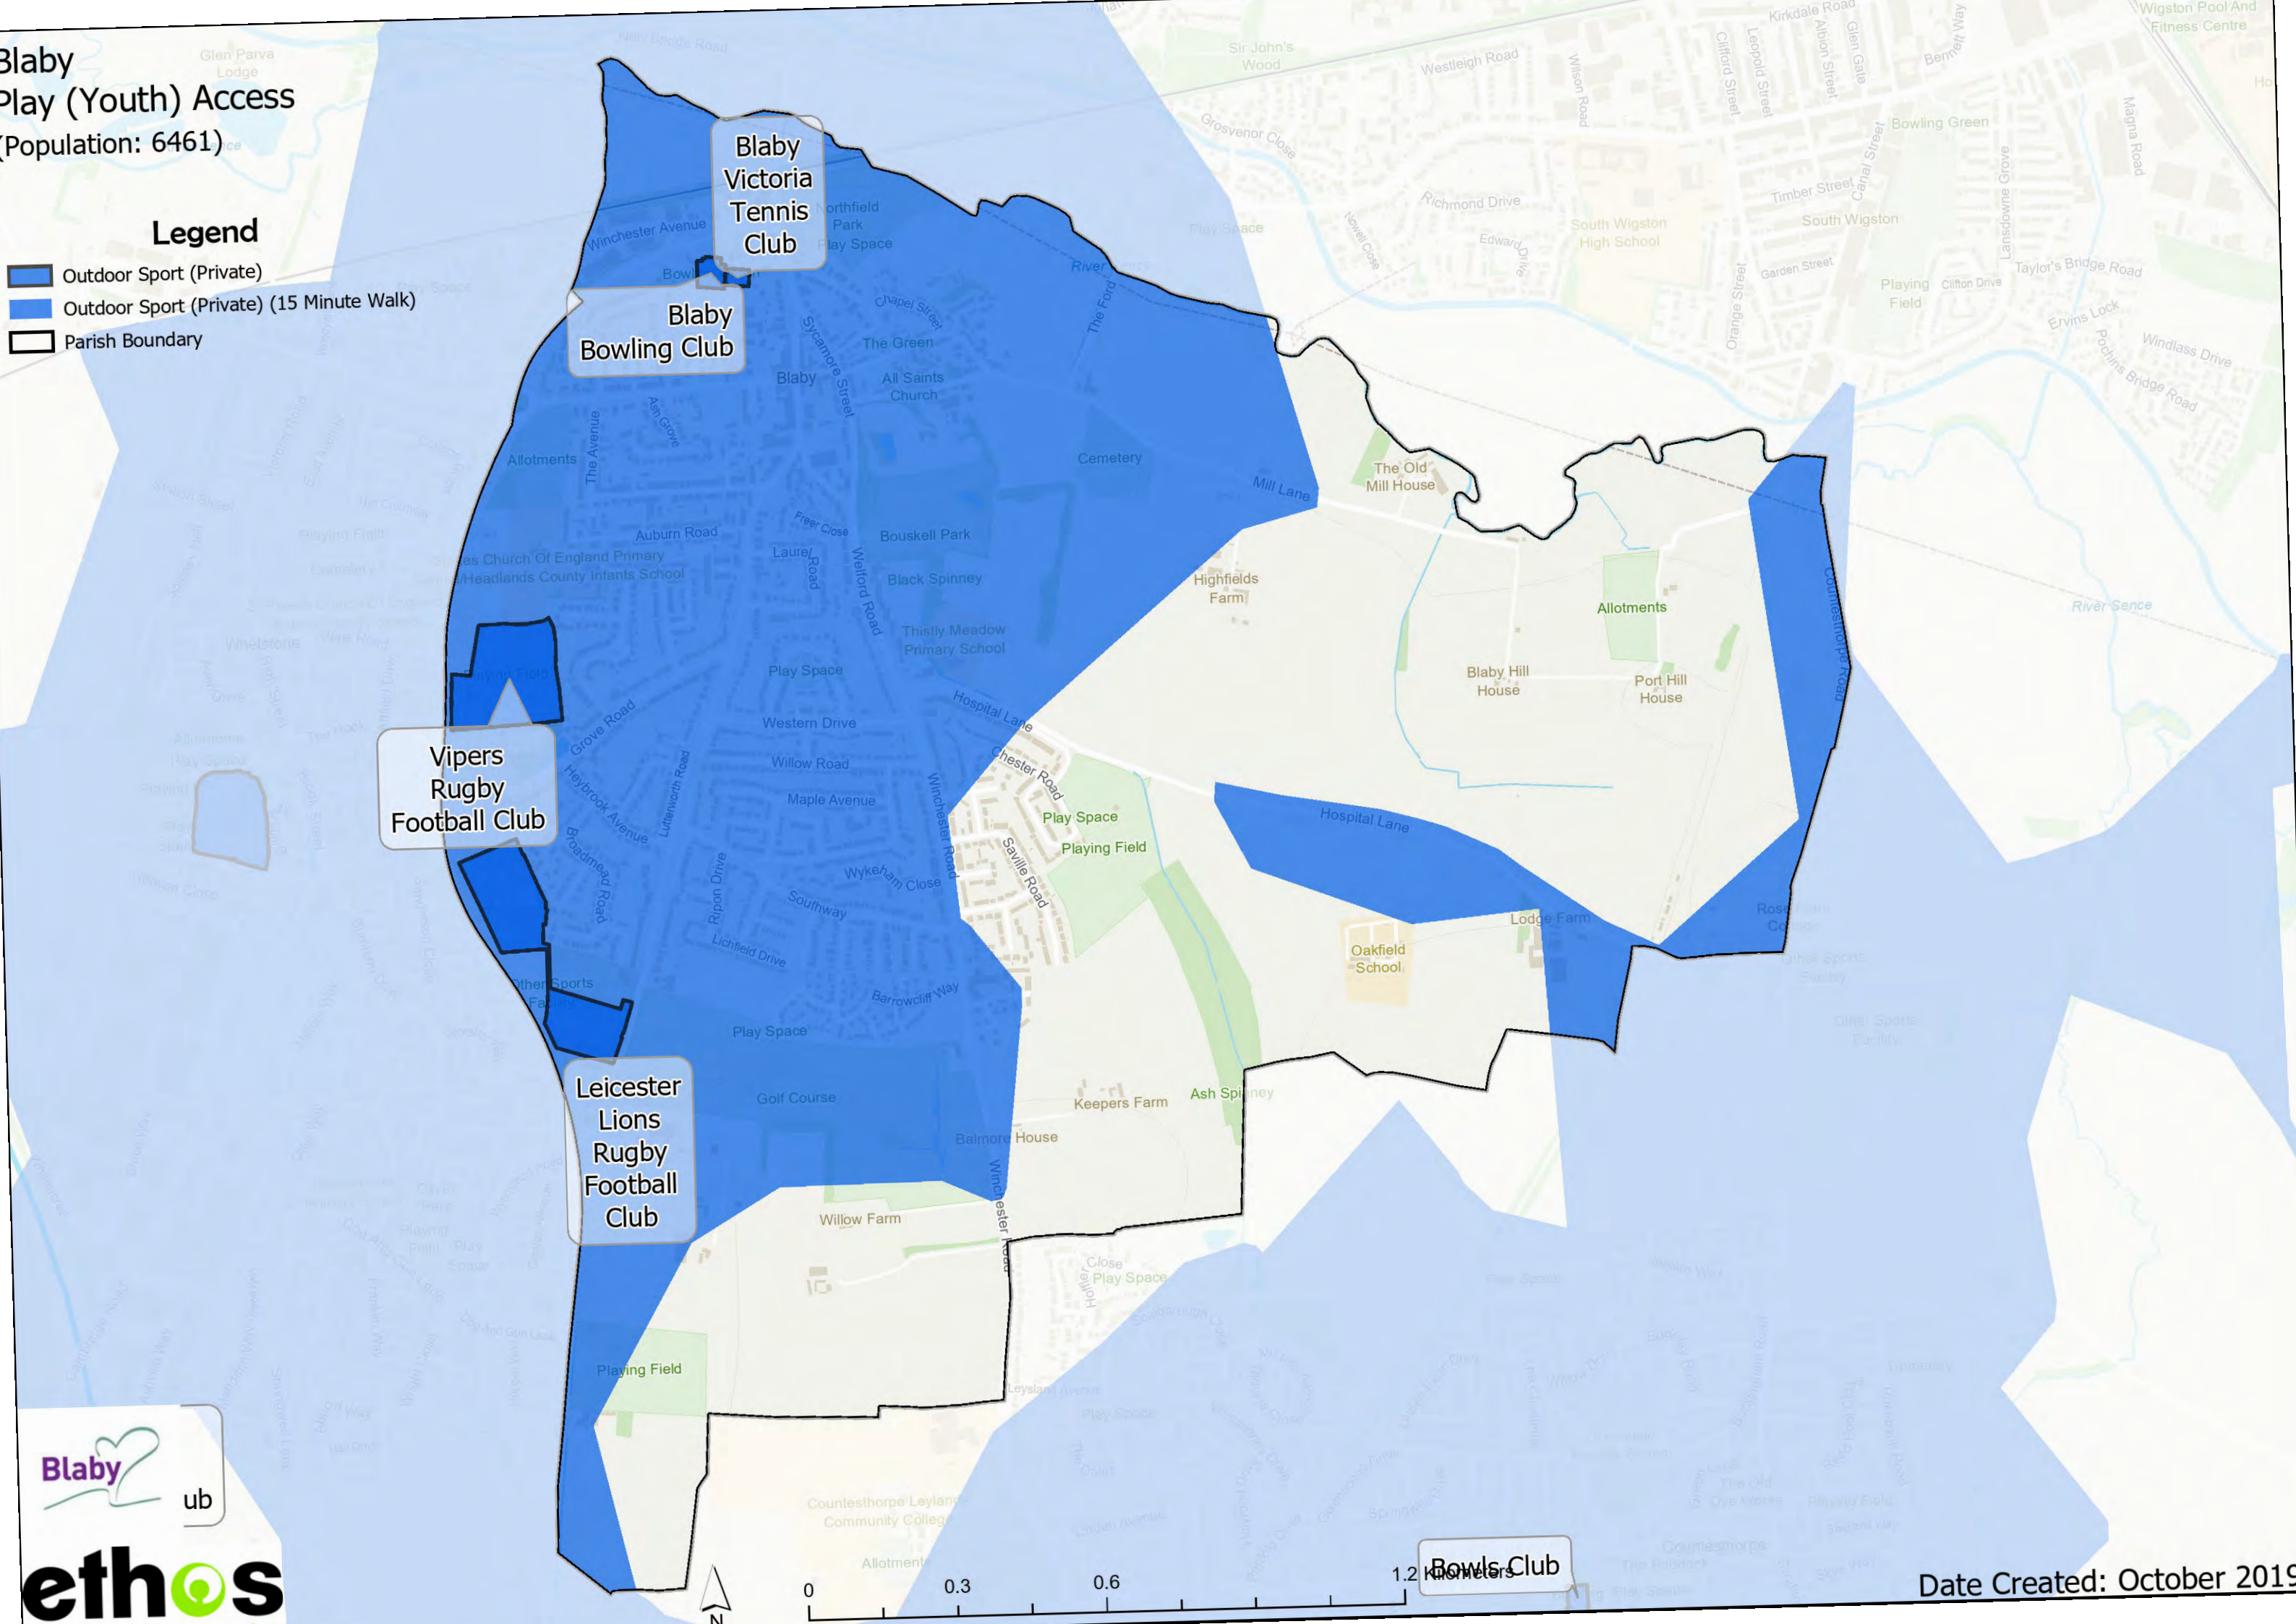

Blaby Play (Youth) Access (Population: 6461)

Legend

- Outdoor Sport (Private)
- Outdoor Sport (Private) (15 Minute Walk)
- Parish Boundary

Bows Club

Date Created: October 2019