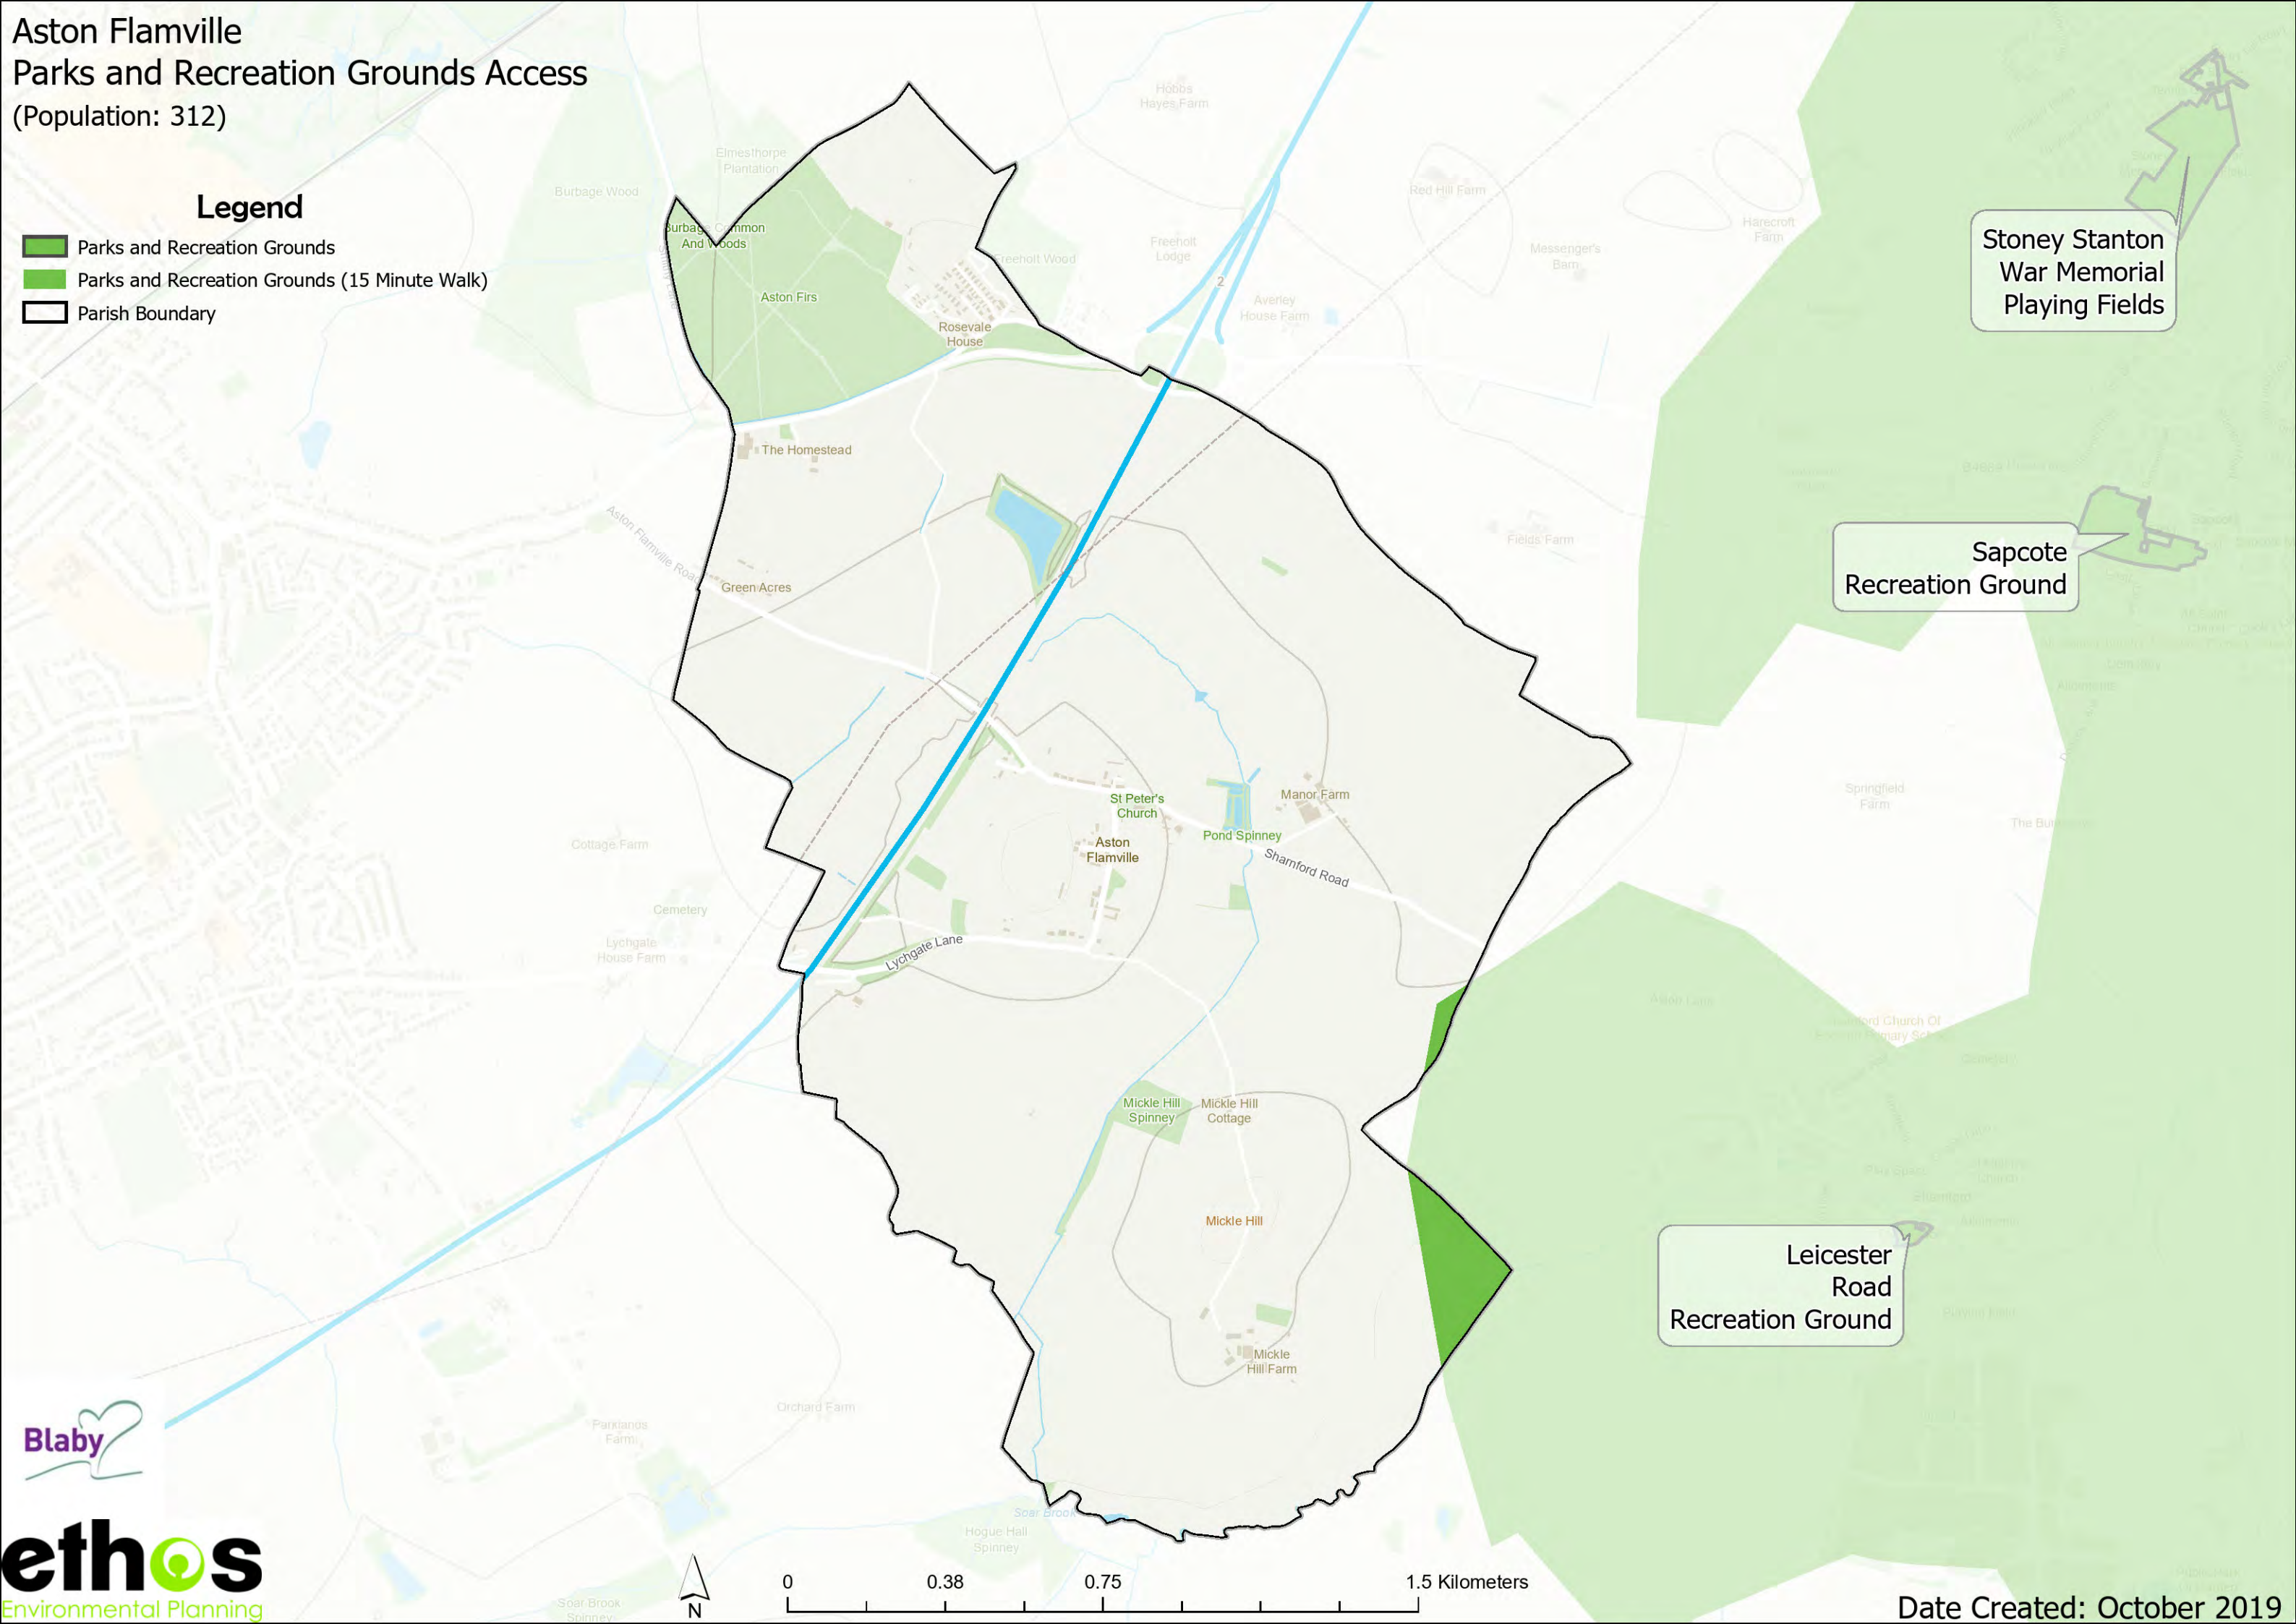

Aston Flamville Parks and Recreation Grounds Access (Population: 312)

Legend

- Parks and Recreation Grounds
- Parks and Recreation Grounds (15 Minute Walk)
- Parish Boundary

Stoney Stanton
War Memorial
Playing Fields

Sapcote
Recreation Ground

Leicester
Road
Recreation Ground