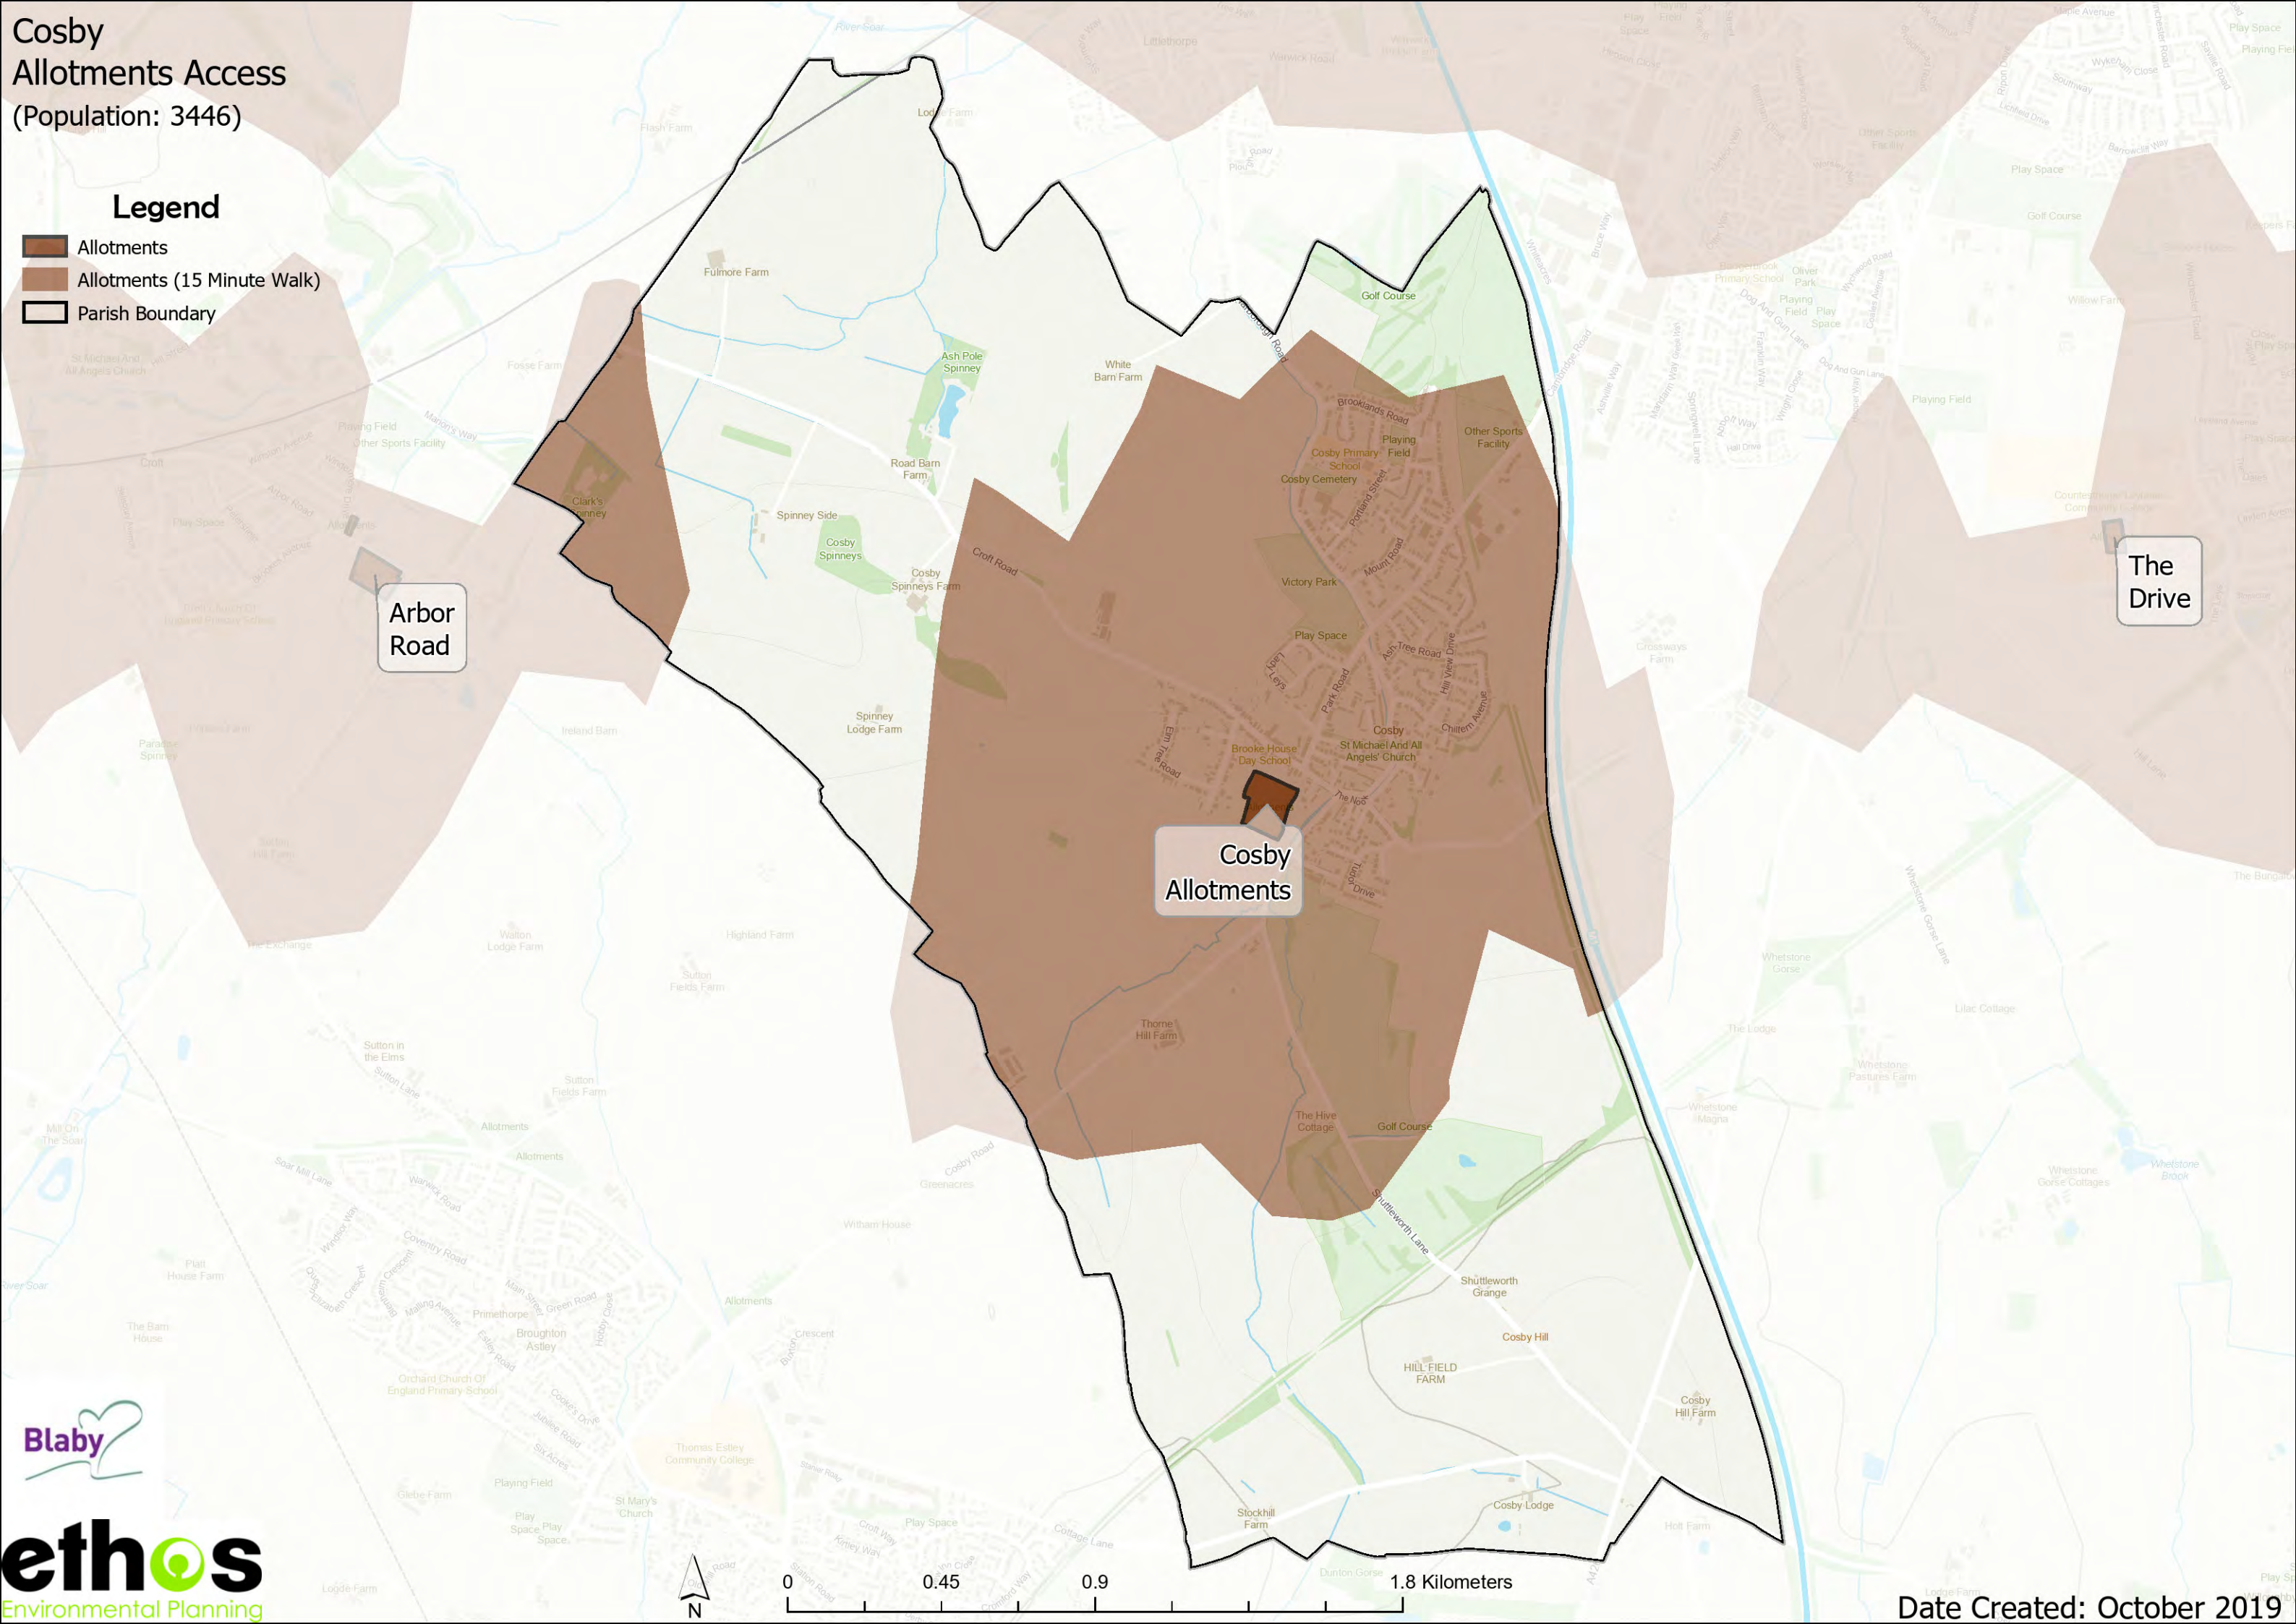

Cosby Allotments Access

(Population: 3446)

Legend

- Allotments
- Allotments (15 Minute Walk)
- Parish Boundary

Arbor Road

The Drive

Cosby Allotments