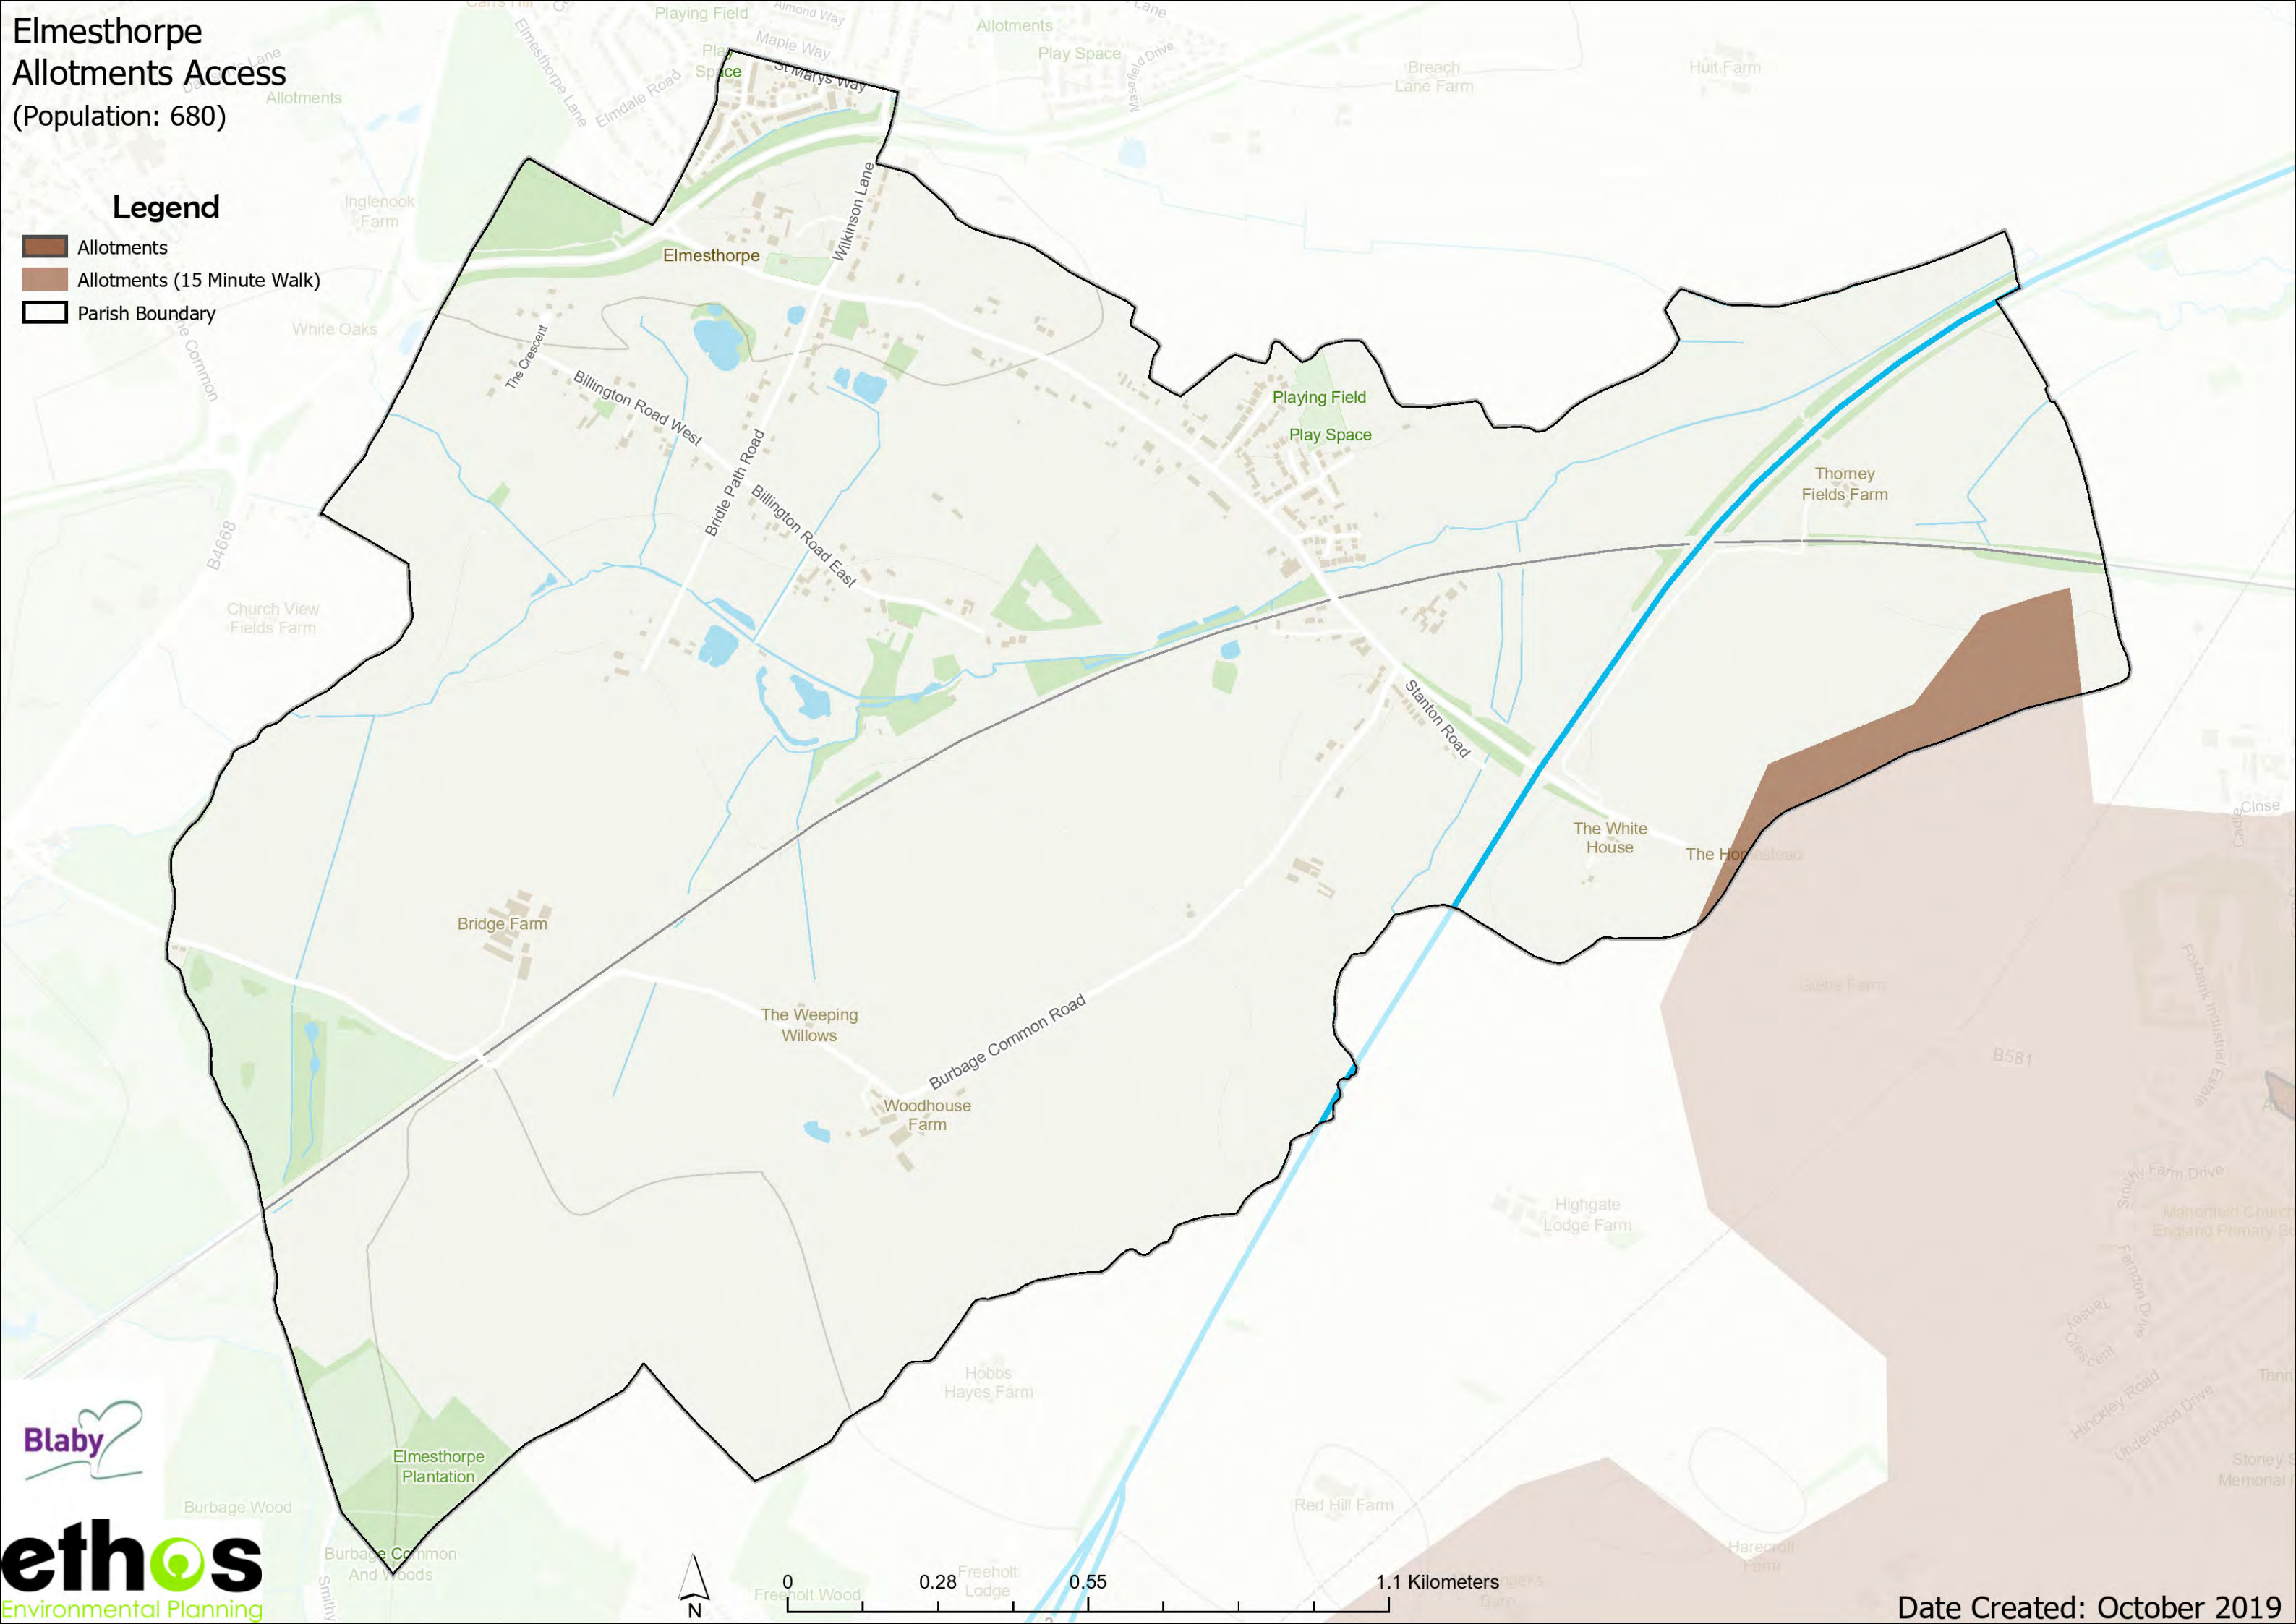

Elmesthorpe Allotments Access

(Population: 680)

Legend

- Allotments
- Allotments (15 Minute Walk)
- Parish Boundary