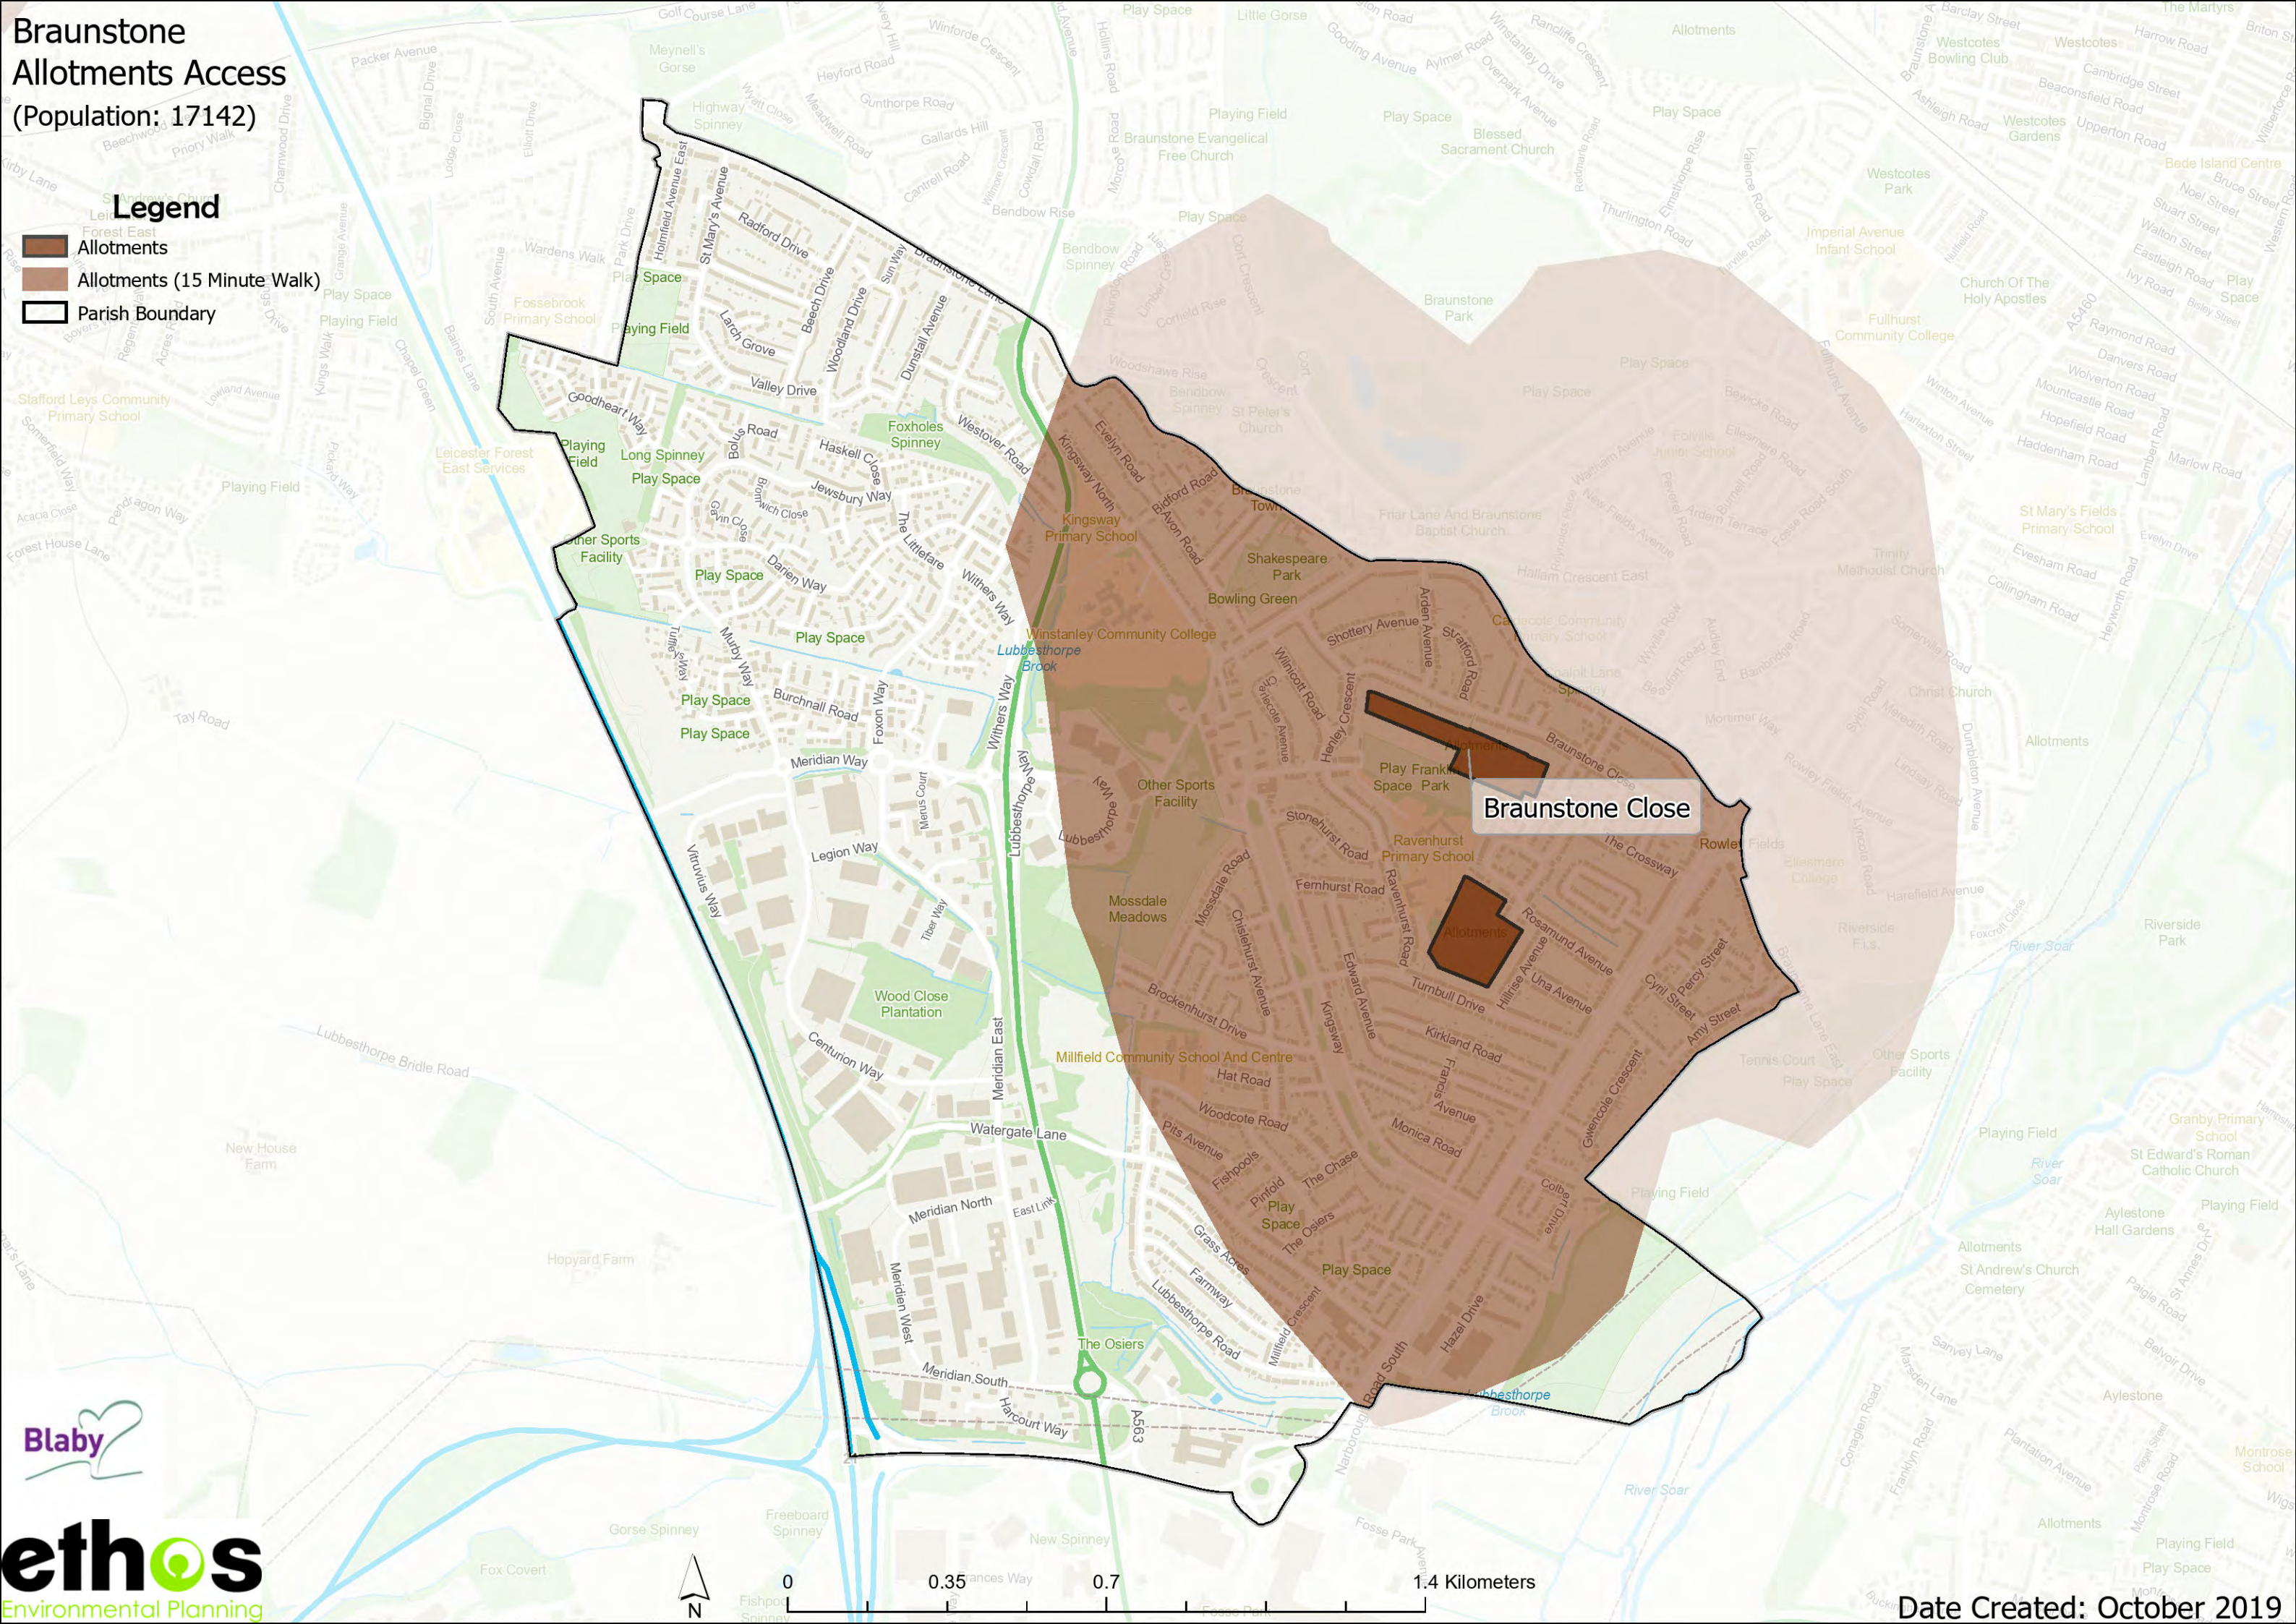

# Braunstone Allotments Access

(Population: 17142)

- Legend**
- Allotments
  - Allotments (15 Minute Walk)
  - Parish Boundary

Braunstone Close