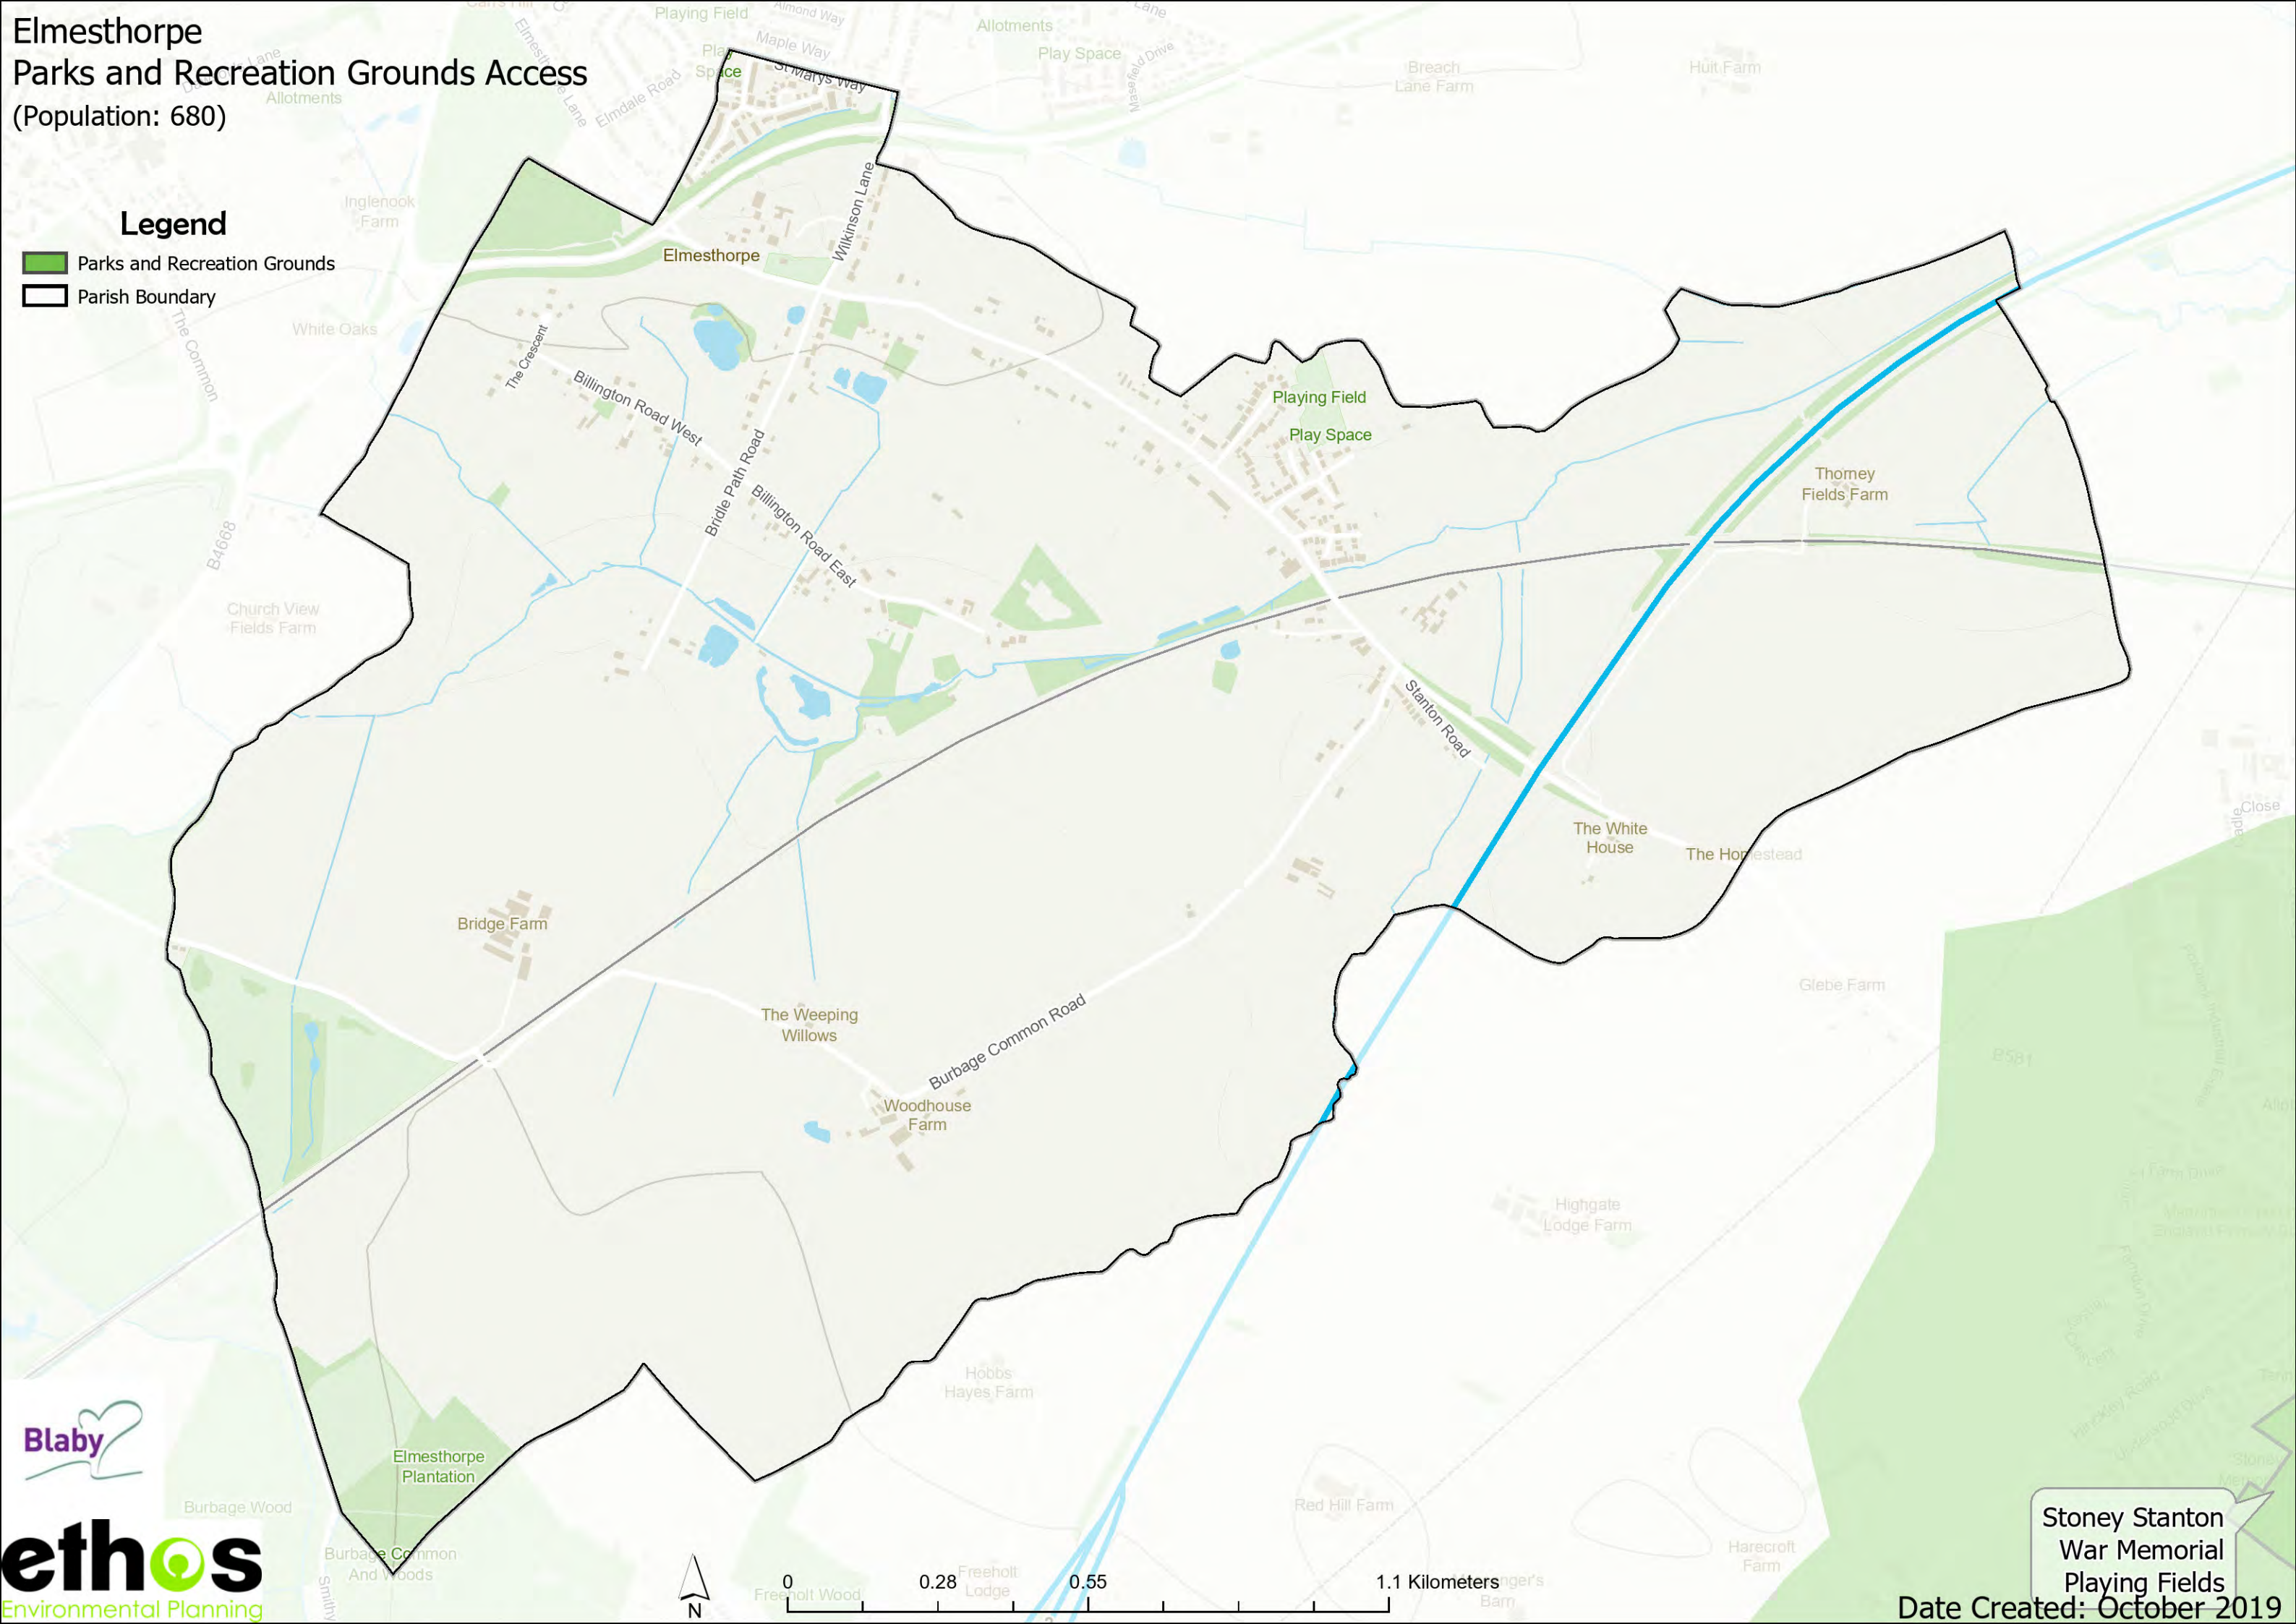

Elmesthorpe Parks and Recreation Grounds Access (Population: 680)

Legend

- Parks and Recreation Grounds
- Parish Boundary