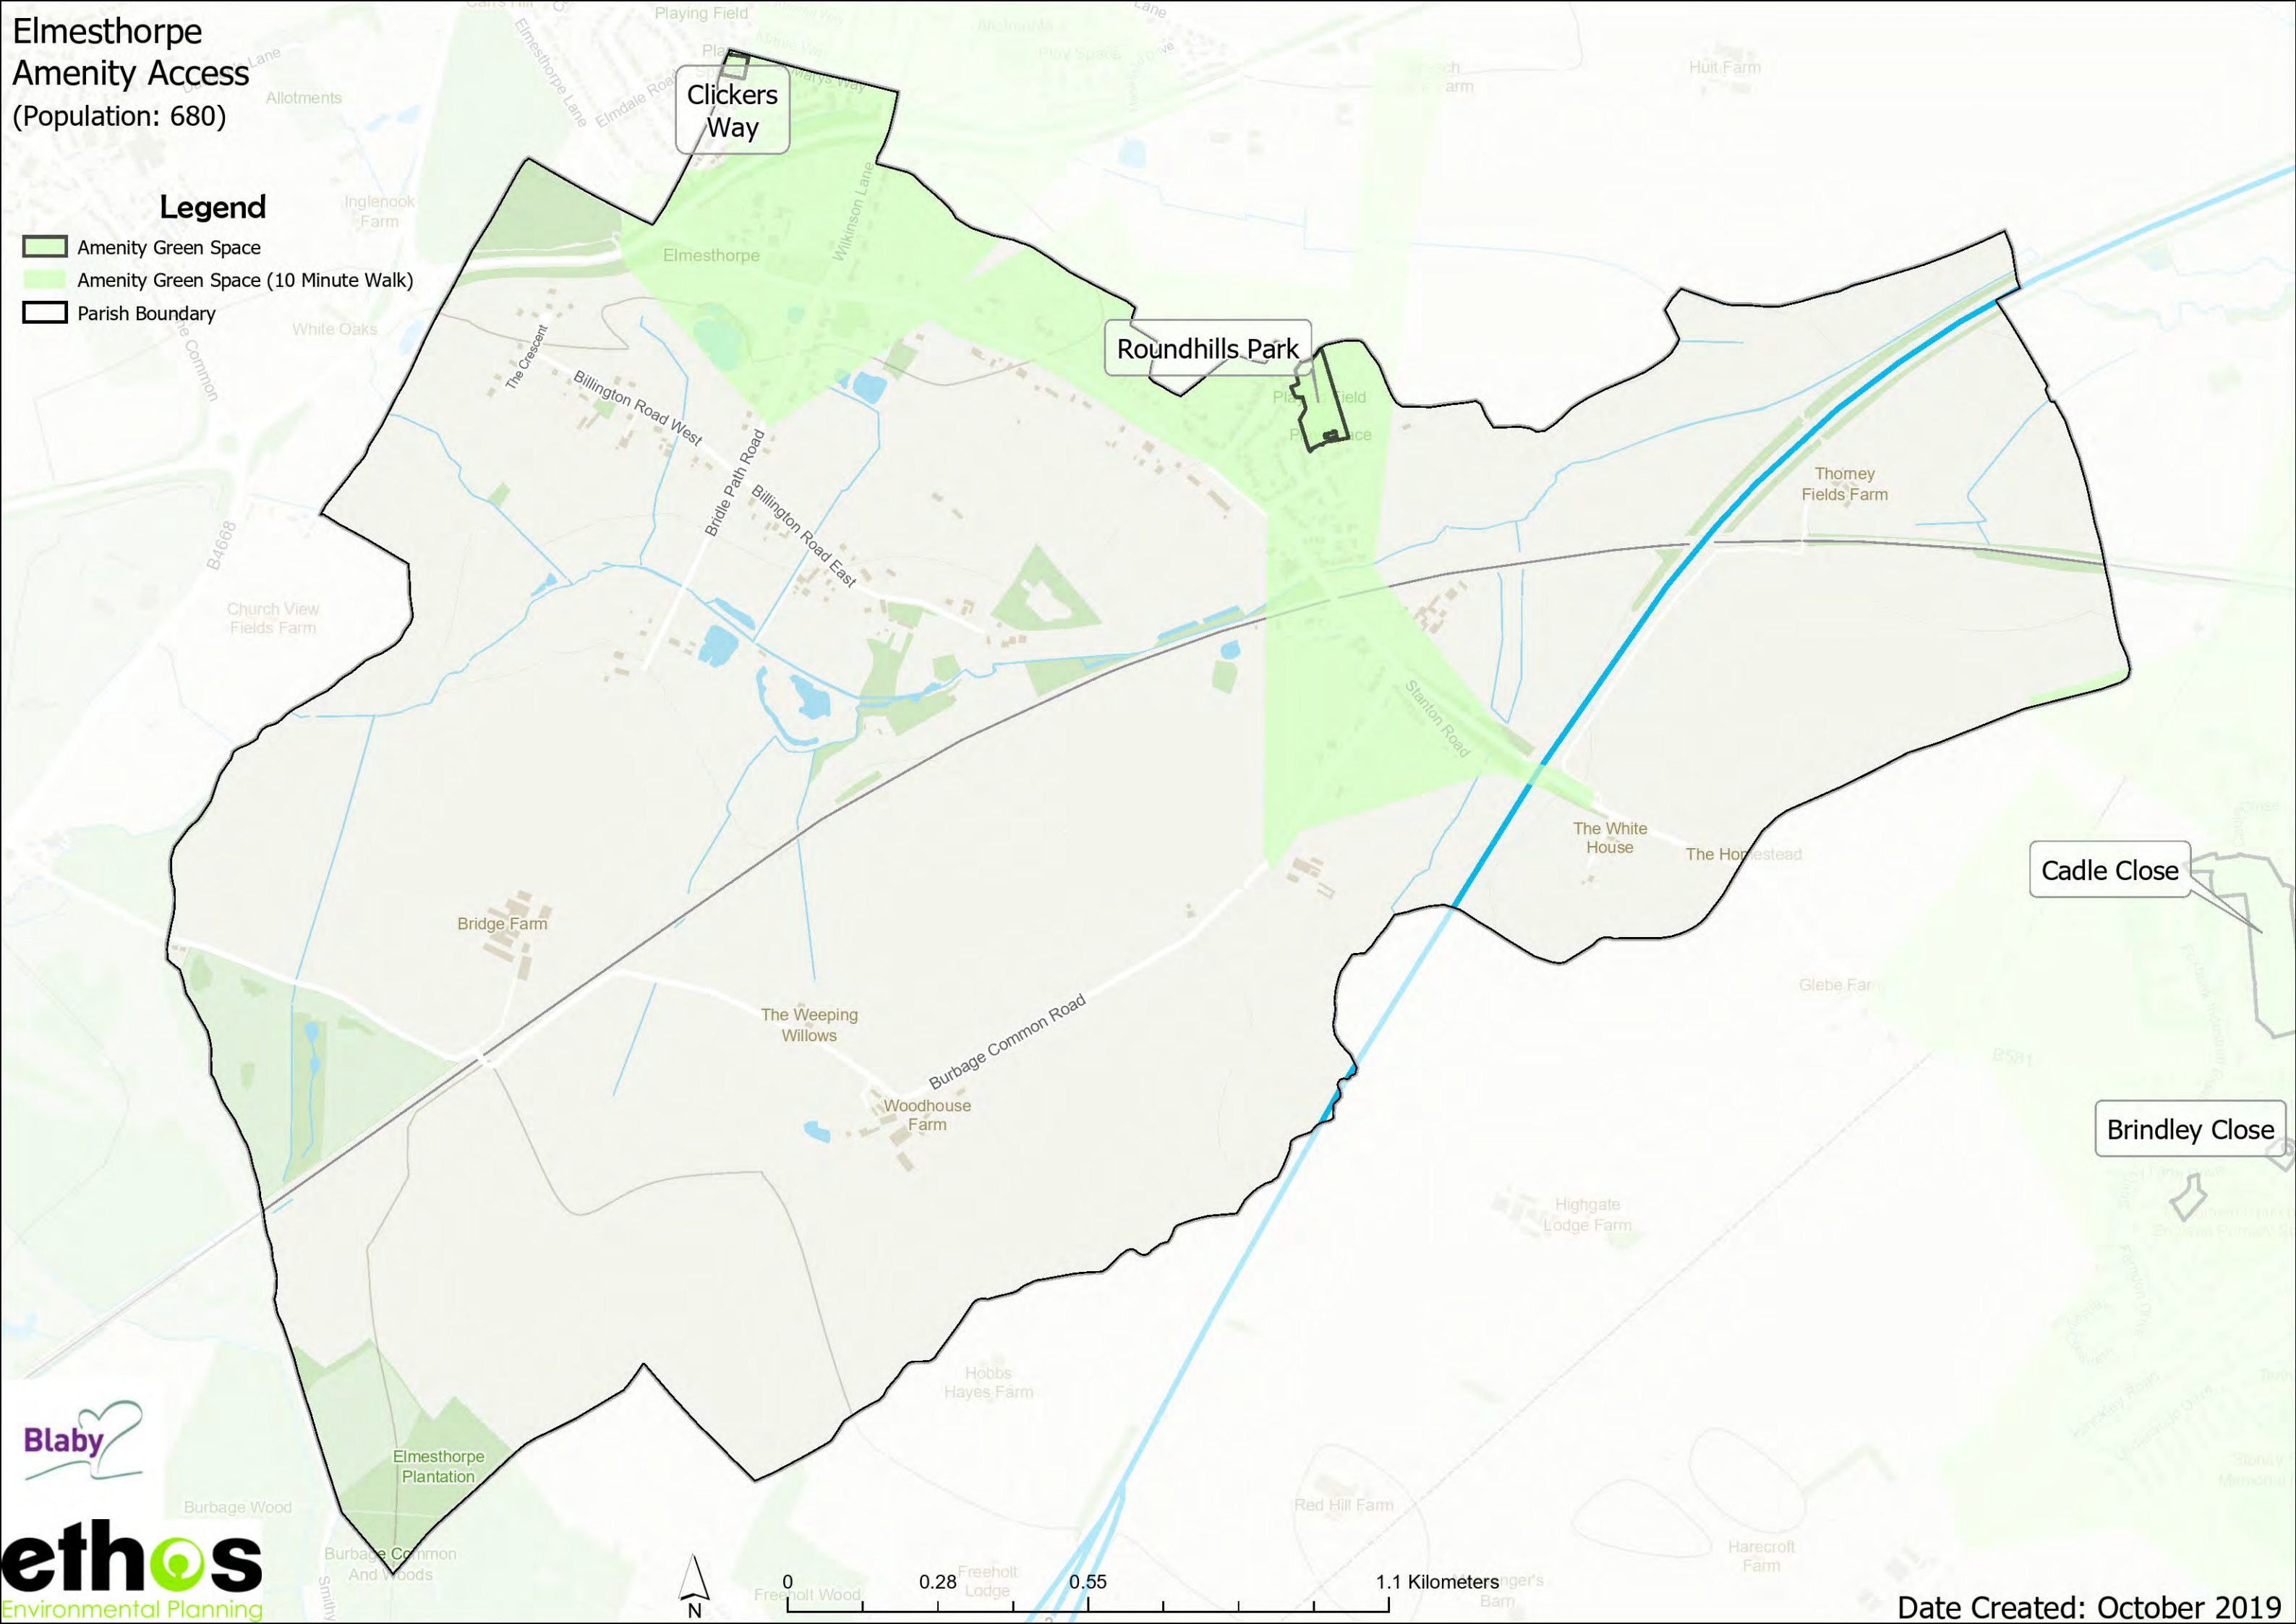

Elmesthorpe Amenity Access (Population: 680)

Legend

- Amenity Green Space
- Amenity Green Space (10 Minute Walk)
- Parish Boundary