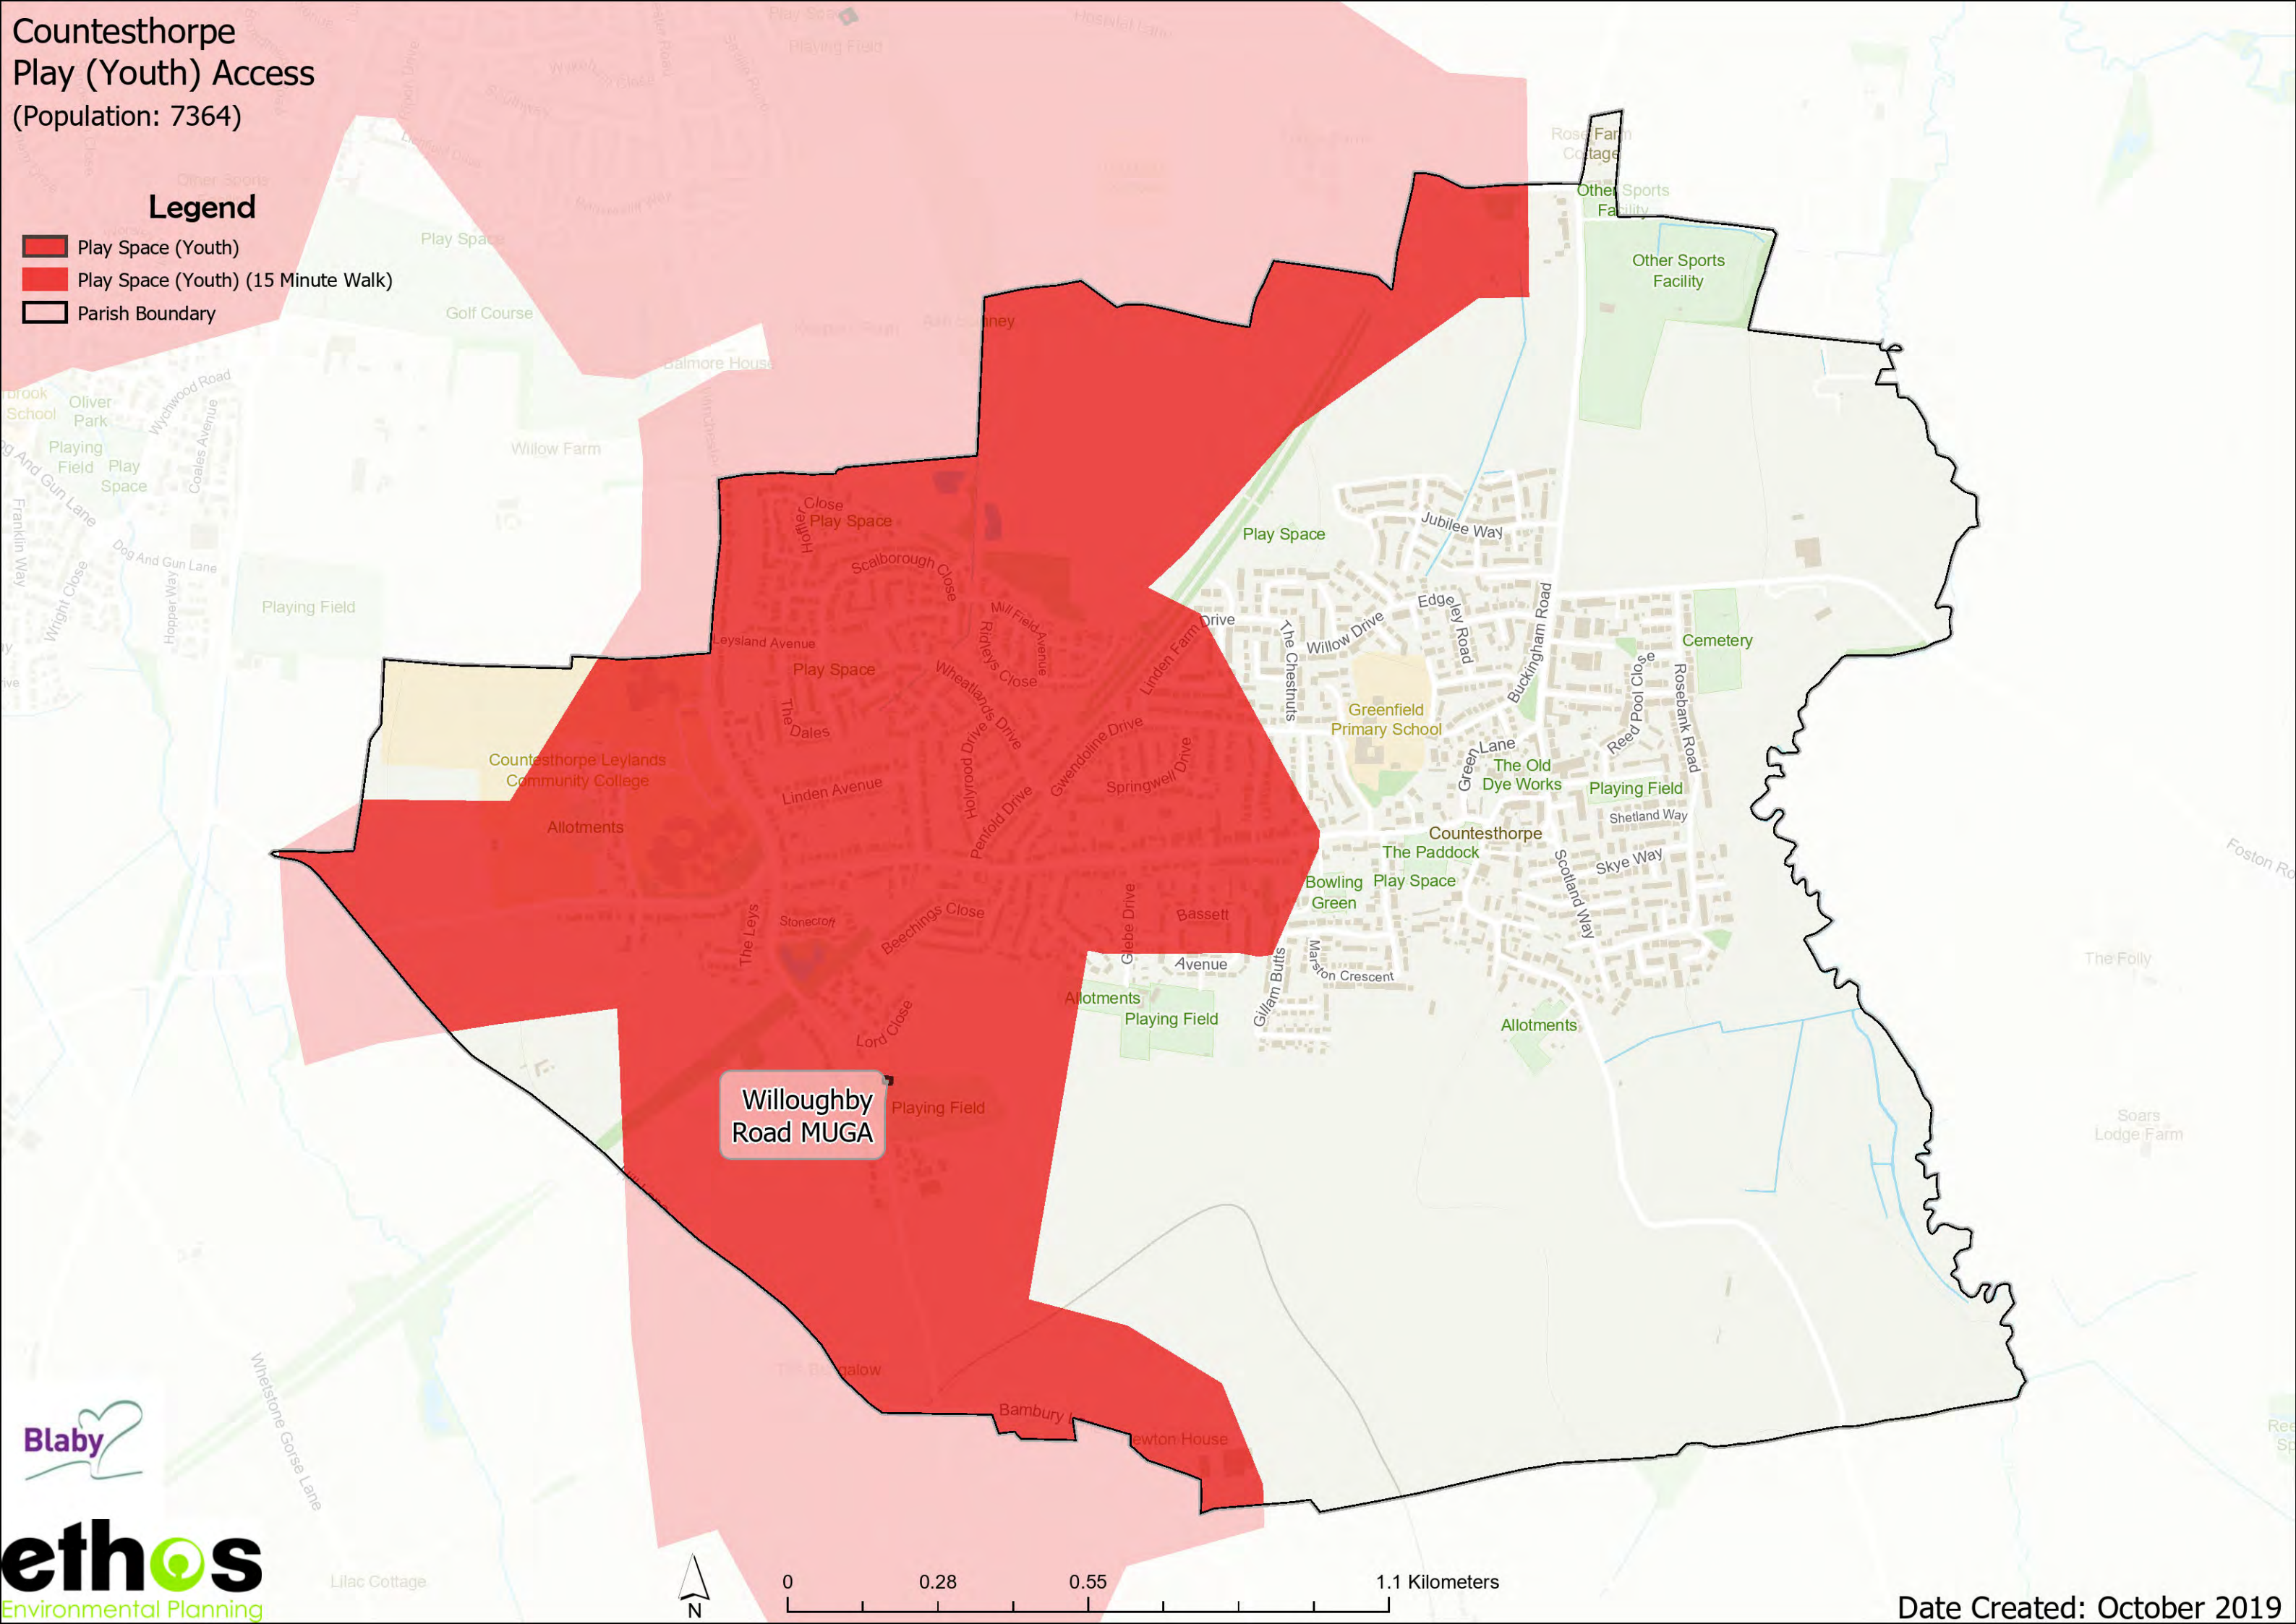

## Legend

-  Play Space (Youth)
-  Play Space (Youth) (15 Minute Walk)
-  Parish Boundary