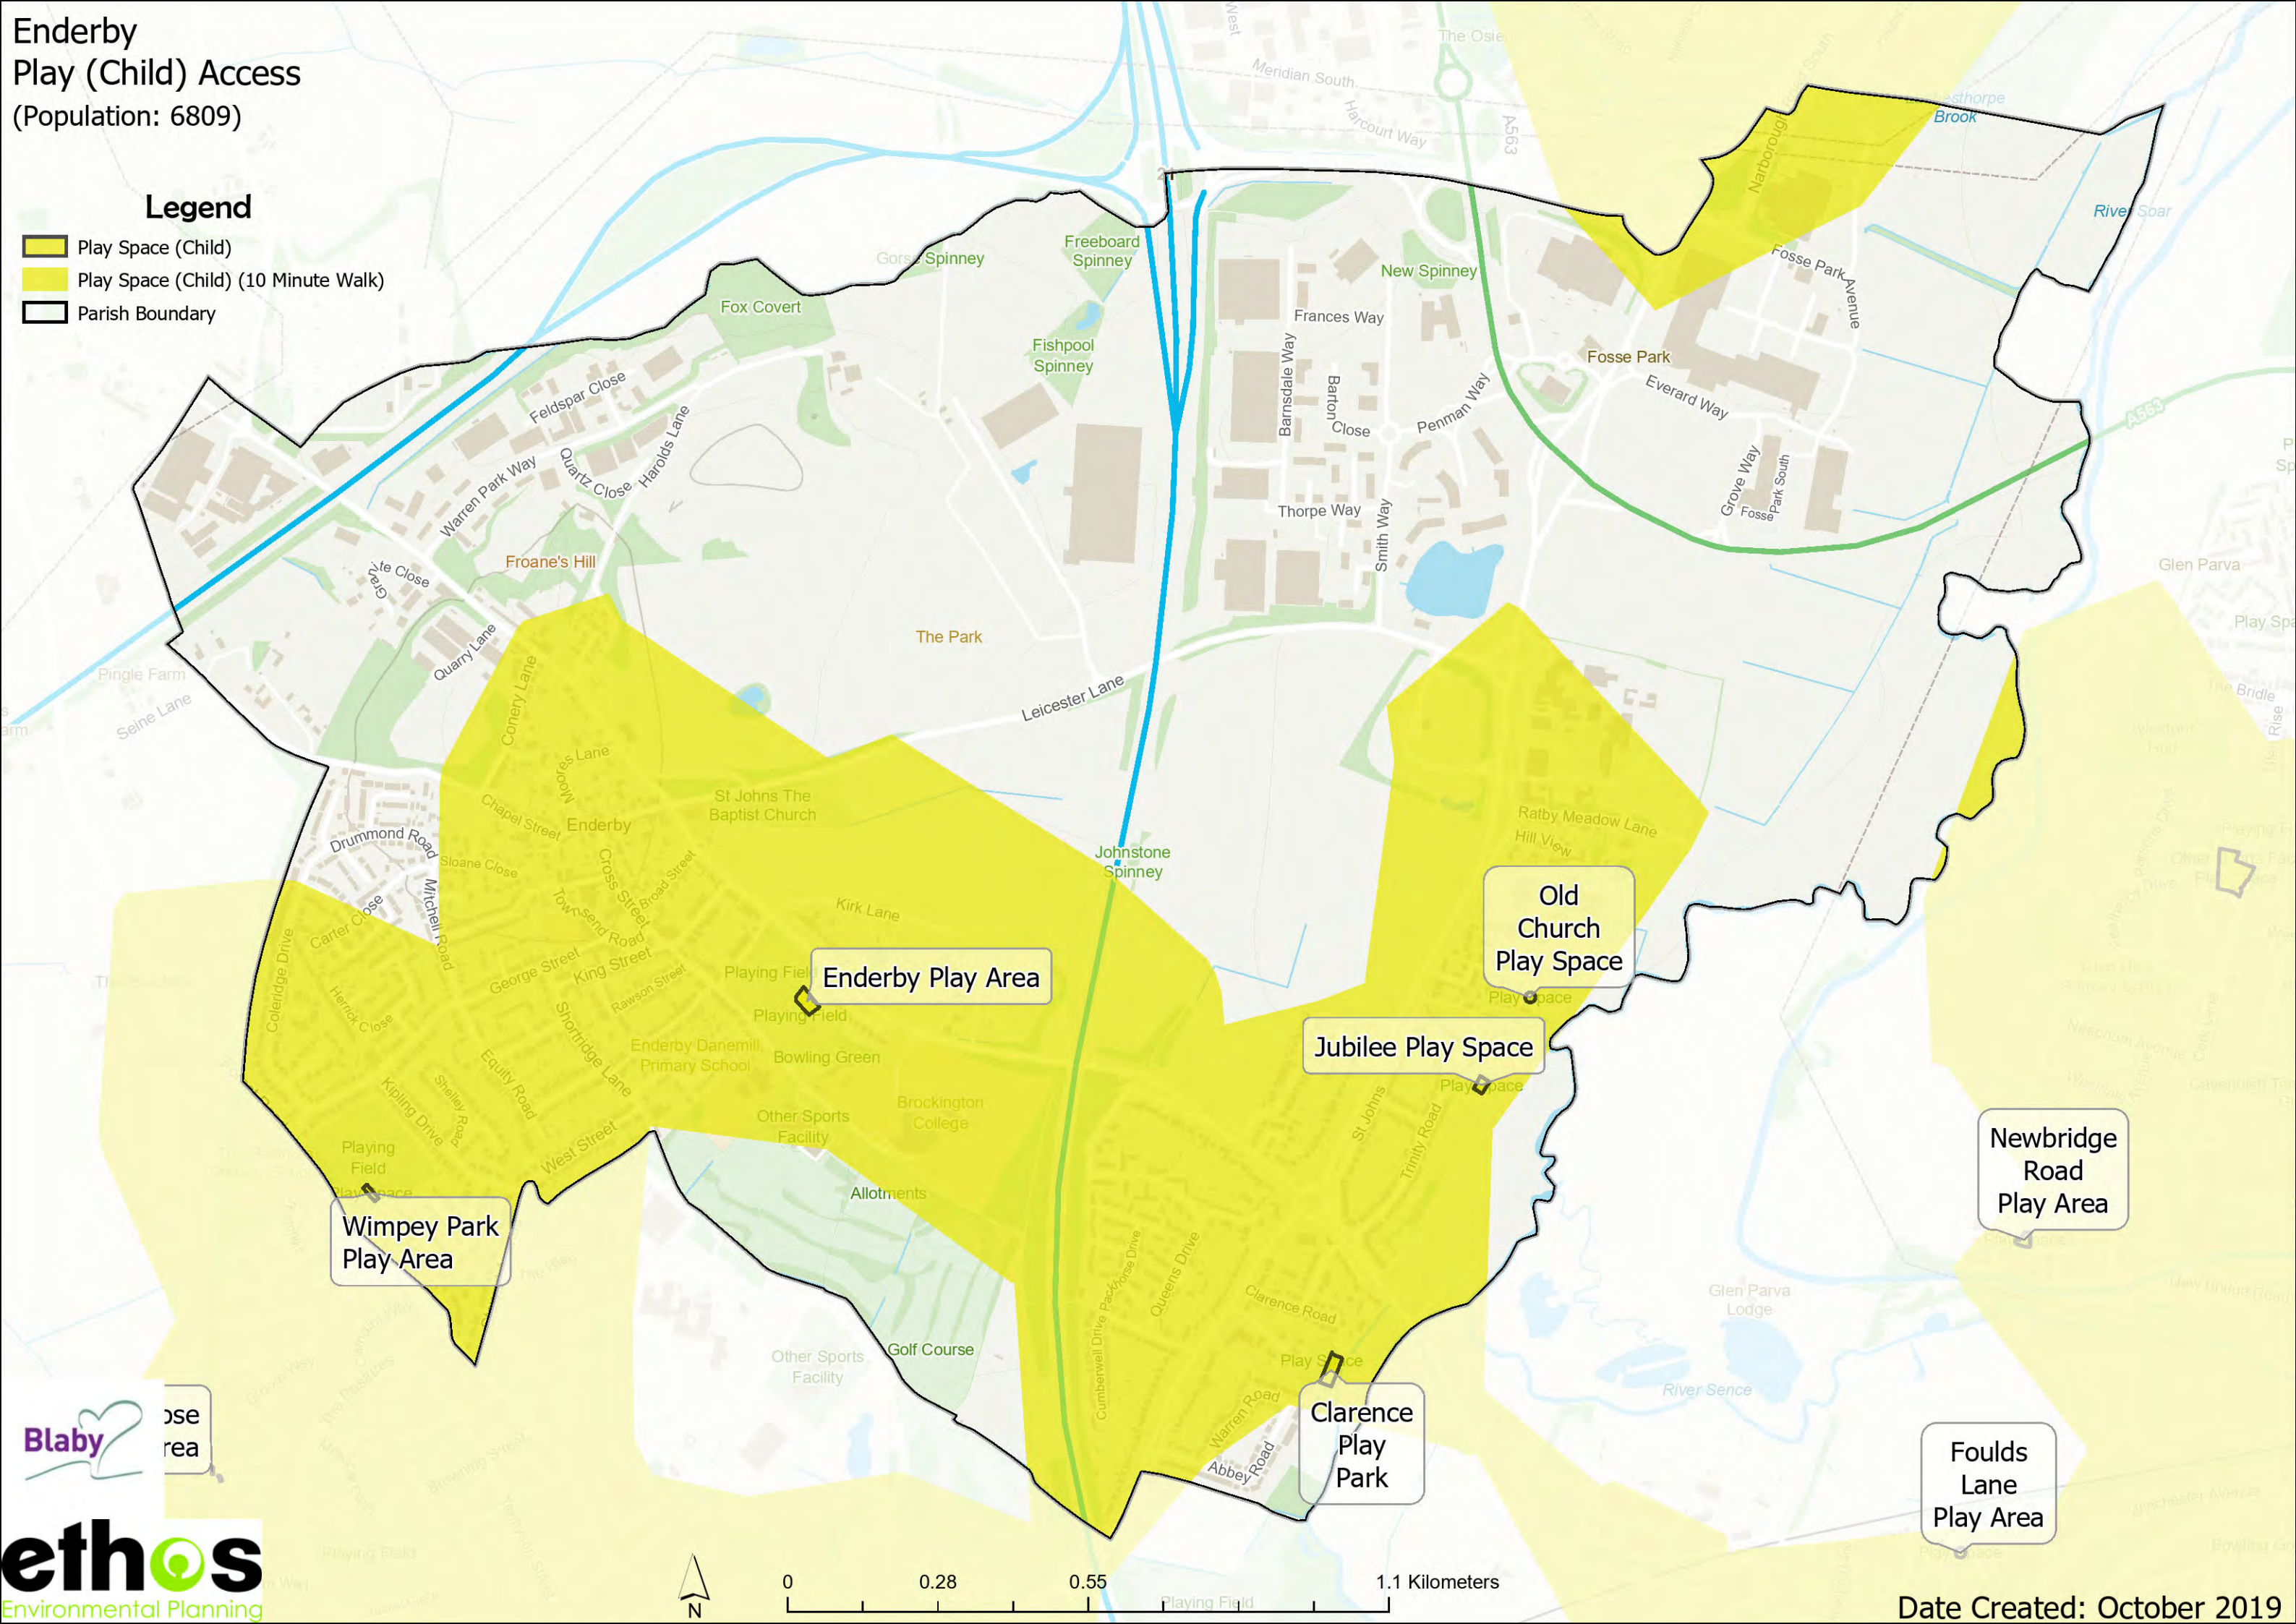

Enderby Play (Child) Access

(Population: 6809)

Legend

- Play Space (Child)
- Play Space (Child) (10 Minute Walk)
- Parish Boundary