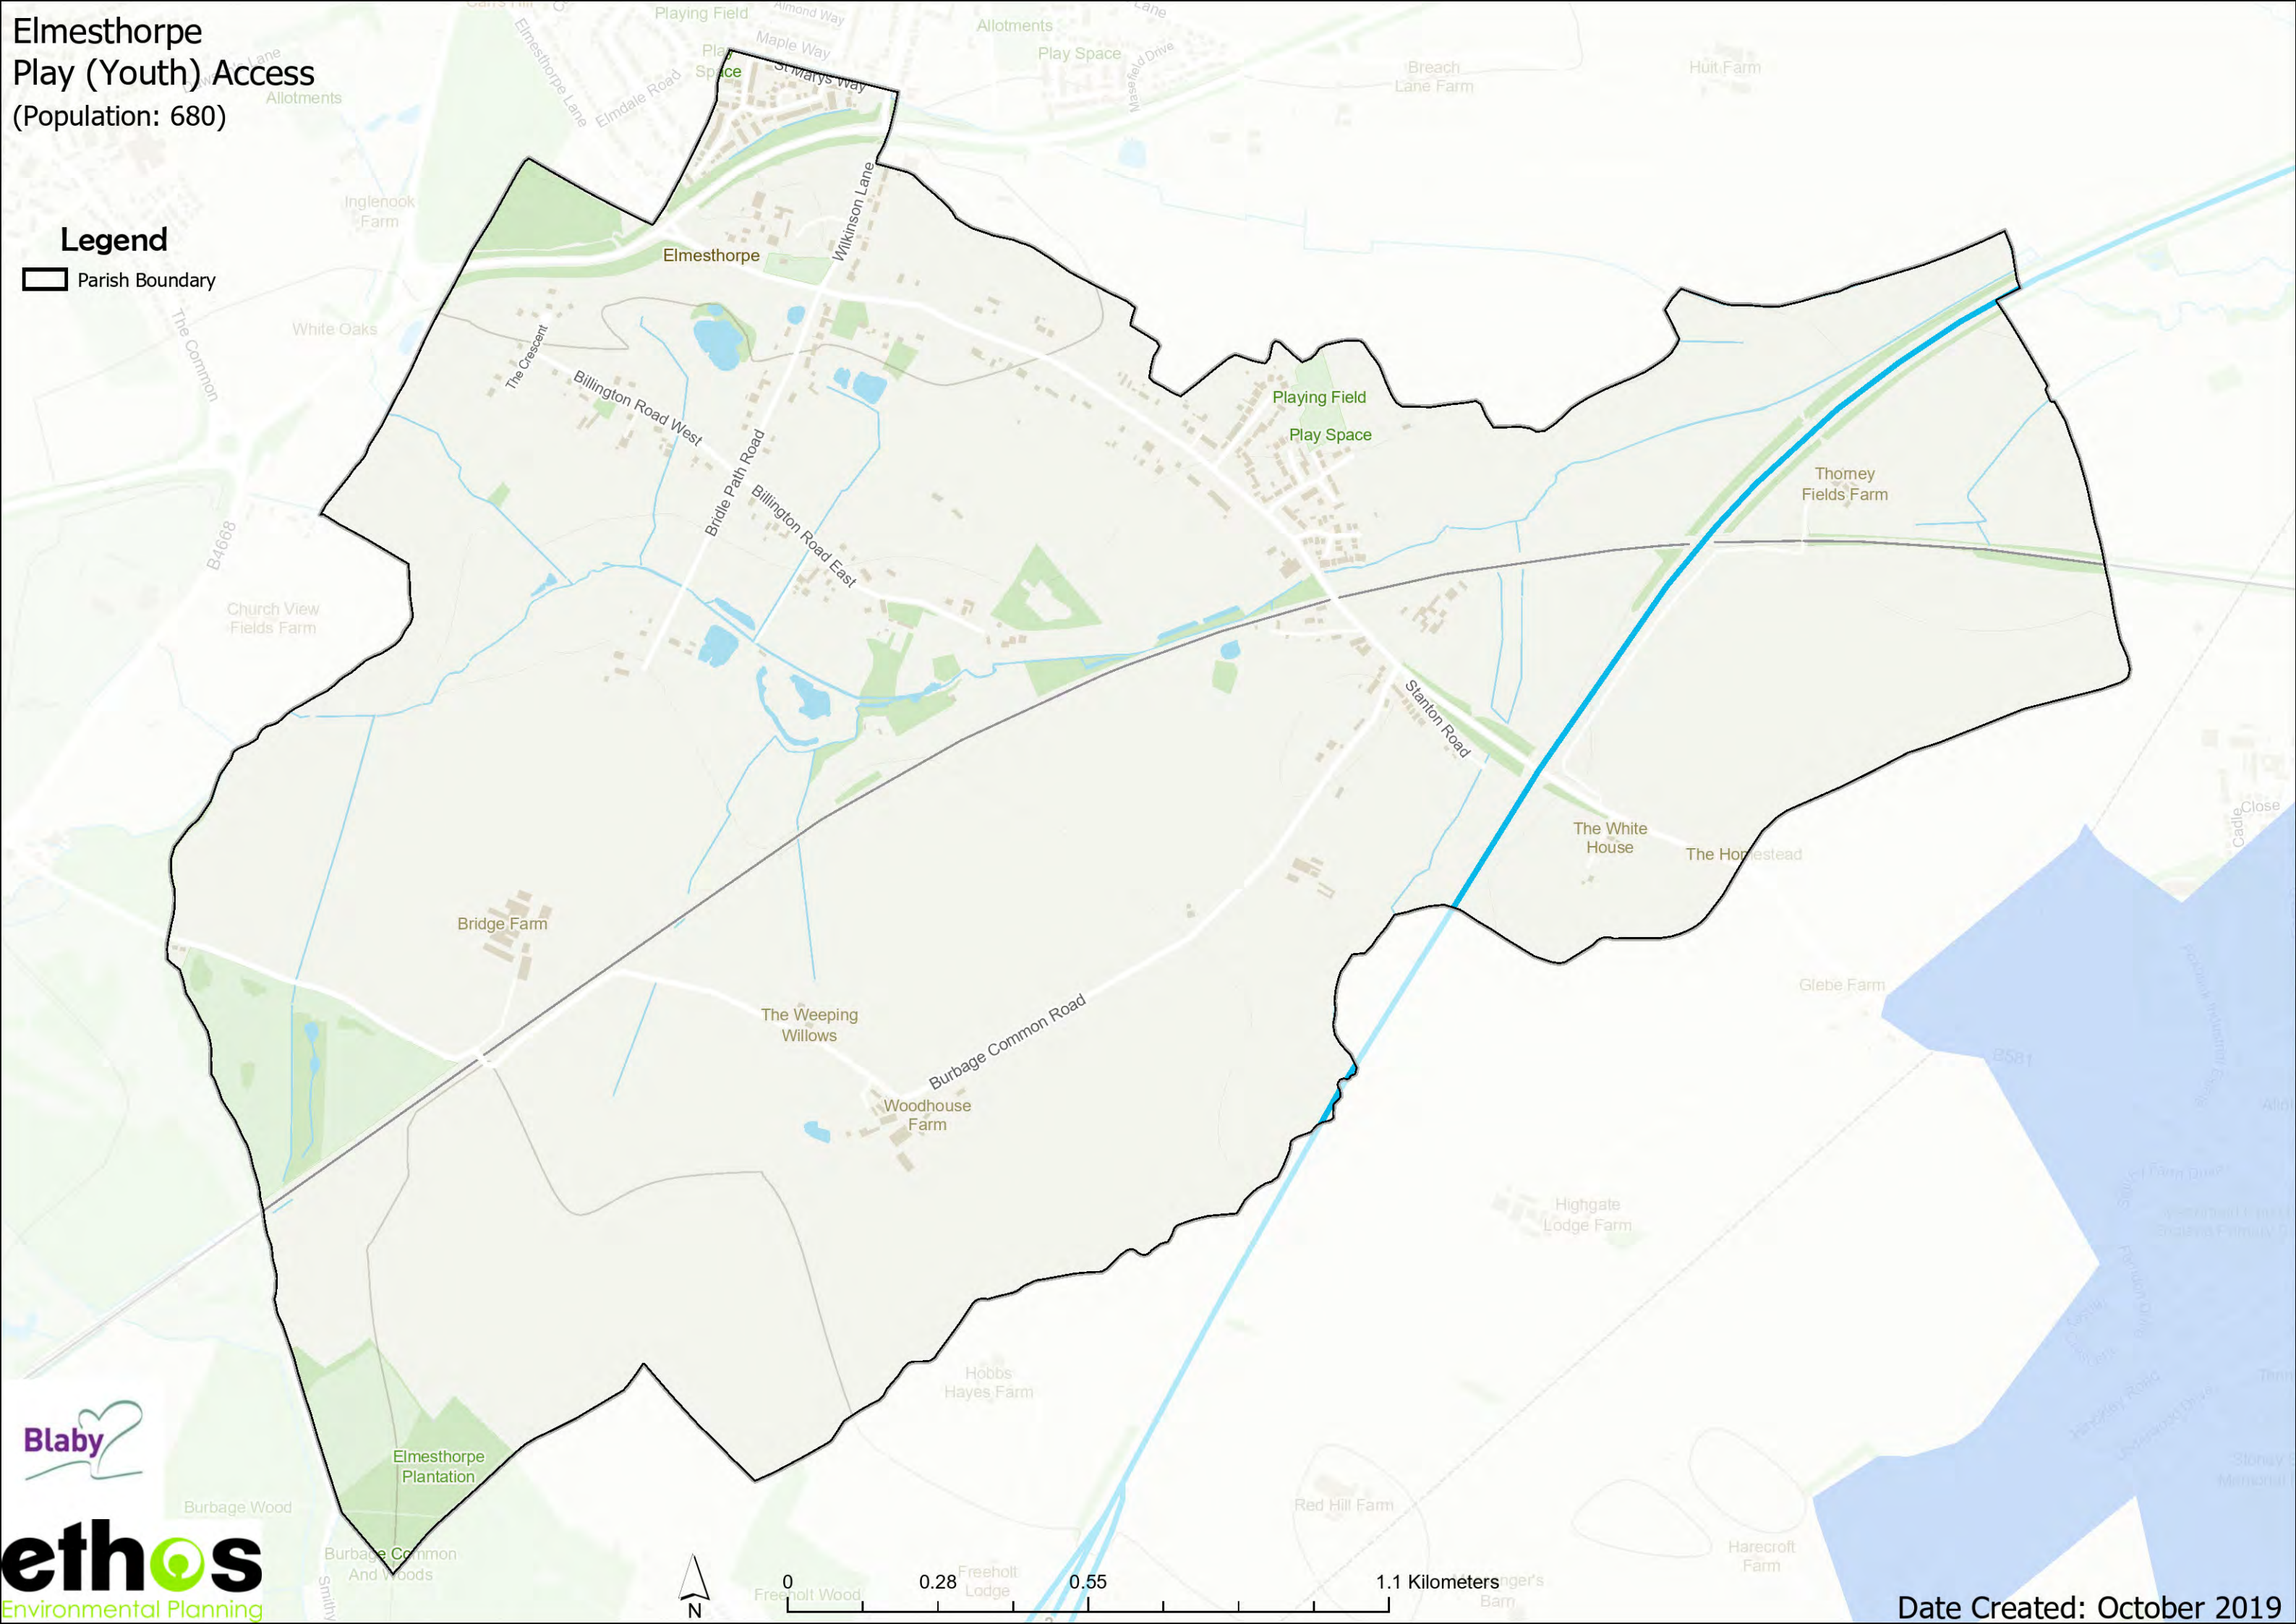

Elmesthorpe Play (Youth) Access (Population: 680)

Legend

Parish Boundary