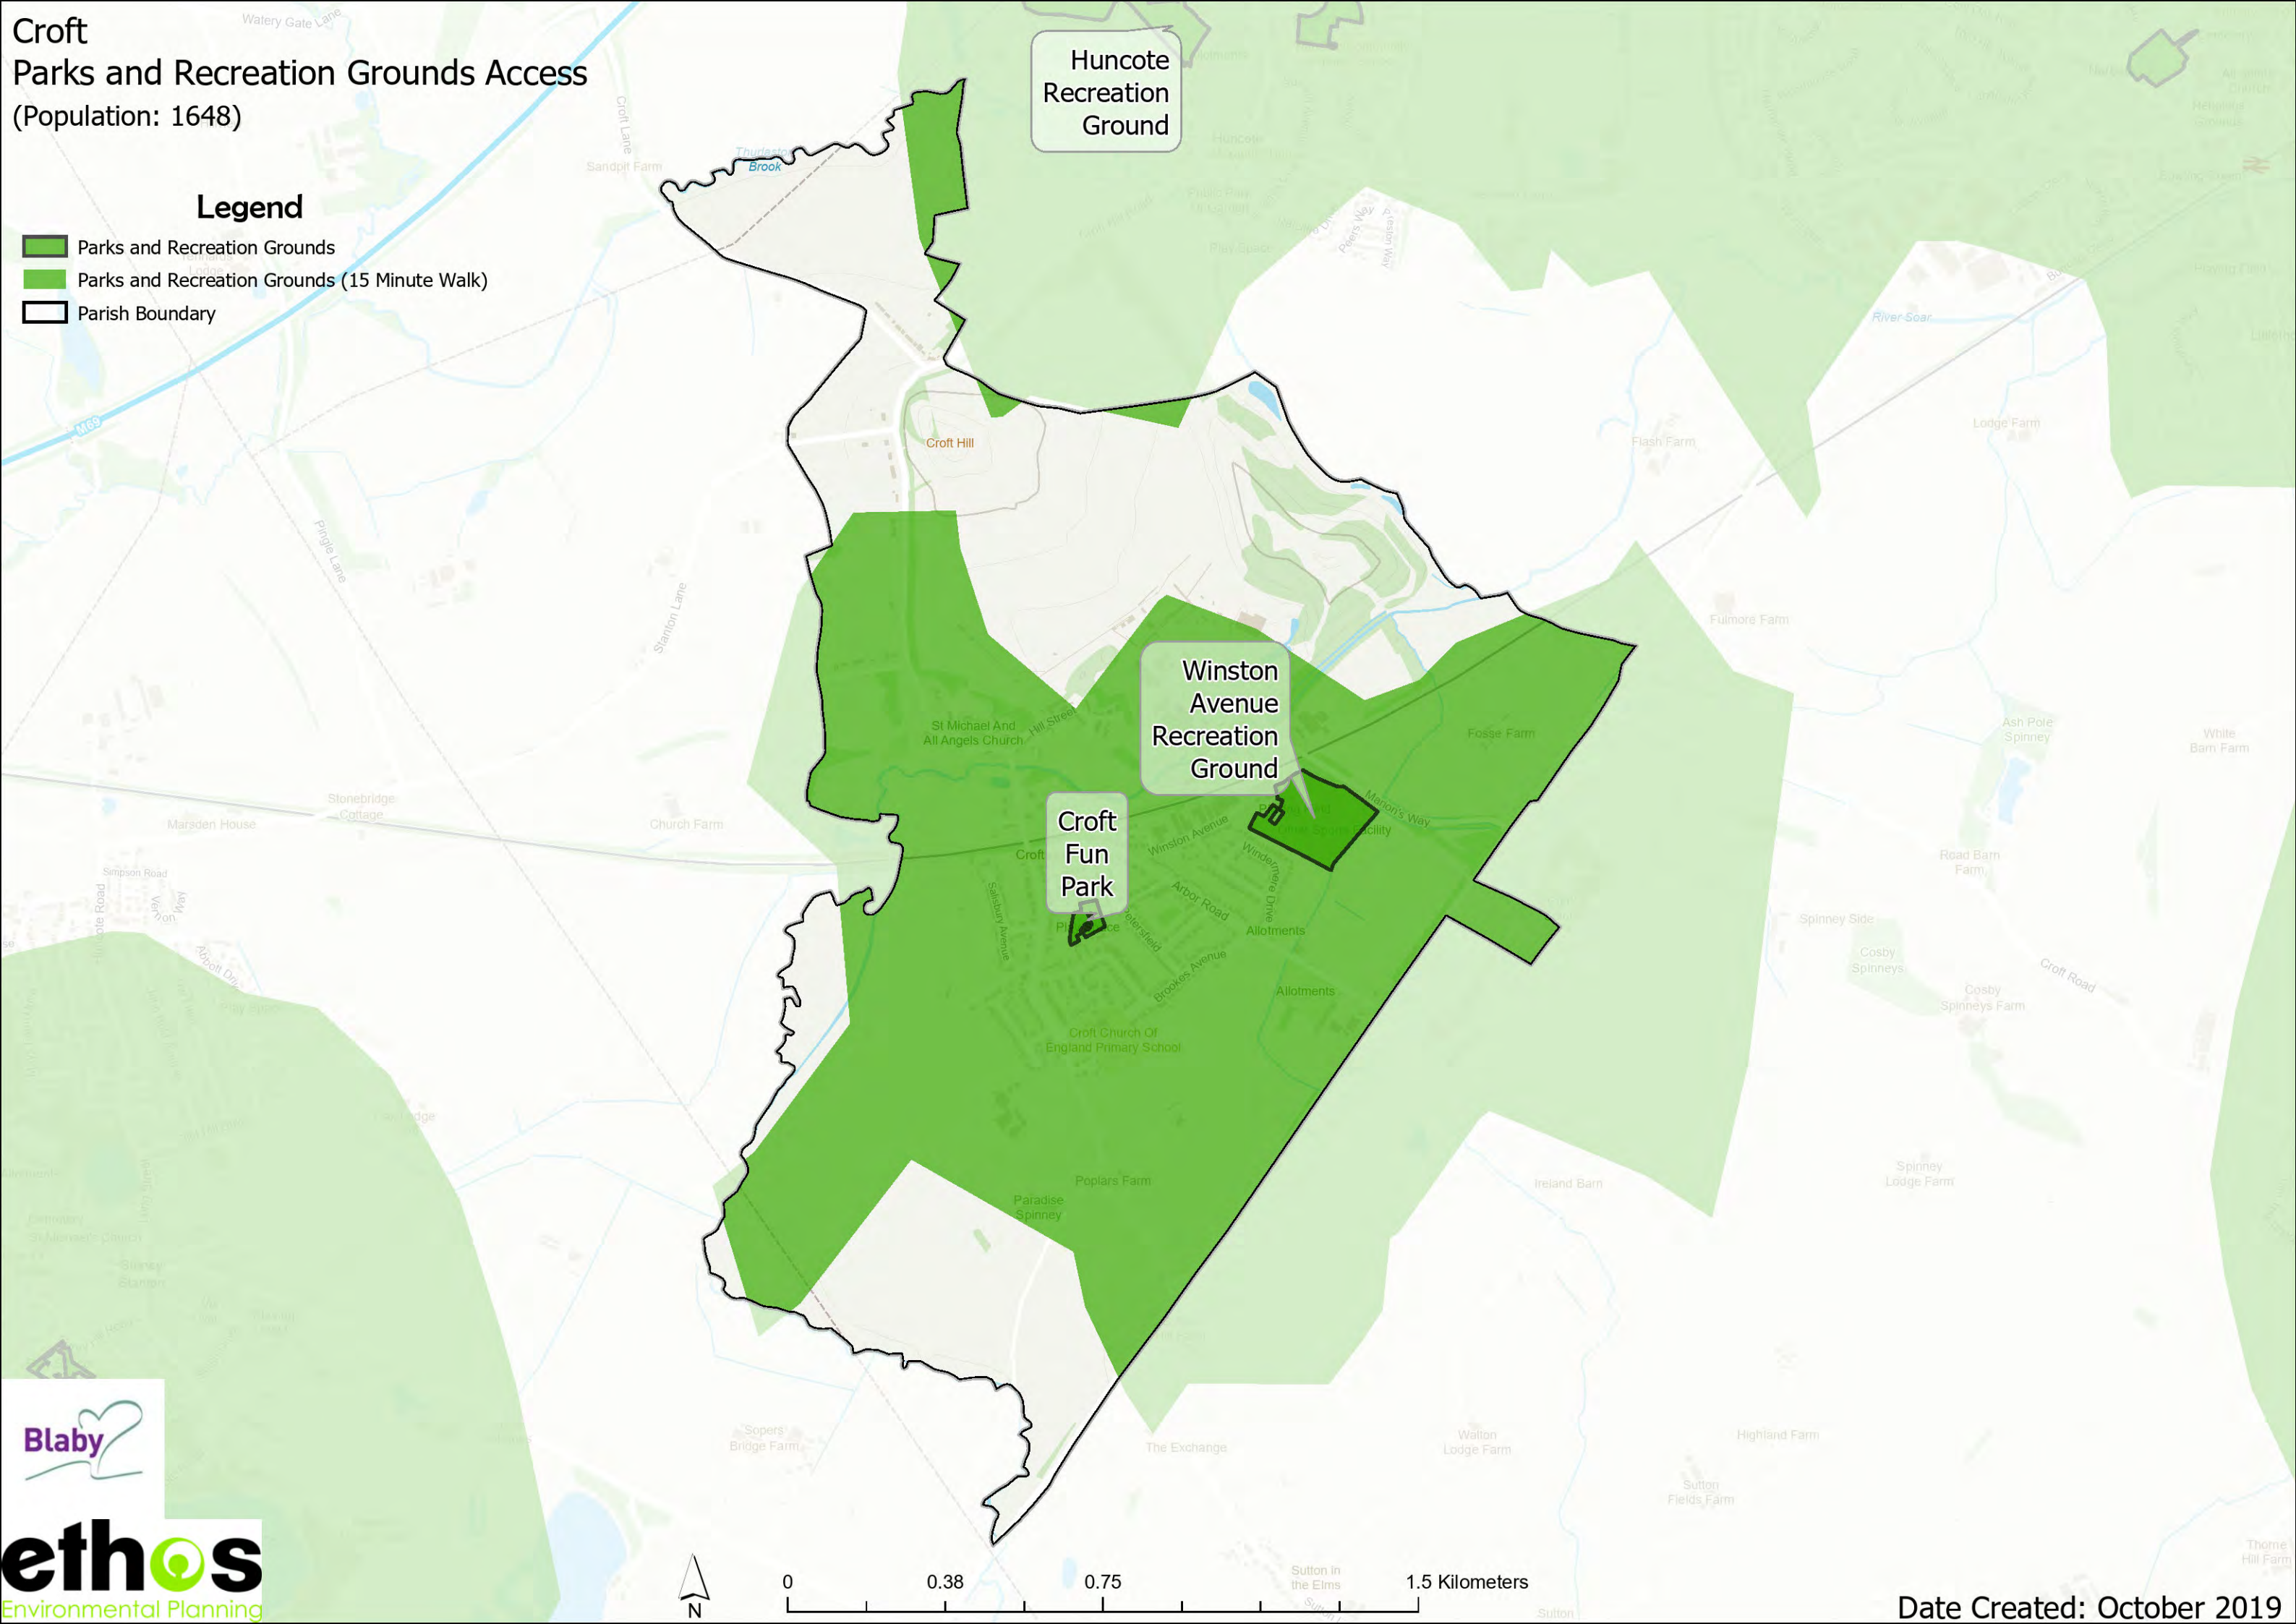

Croft Parks and Recreation Grounds Access (Population: 1648)

Legend

- Parks and Recreation Grounds
- Parks and Recreation Grounds (15 Minute Walk)
- Parish Boundary

Huncote
Recreation
Ground

Winston
Avenue
Recreation
Ground

Croft
Fun
Park