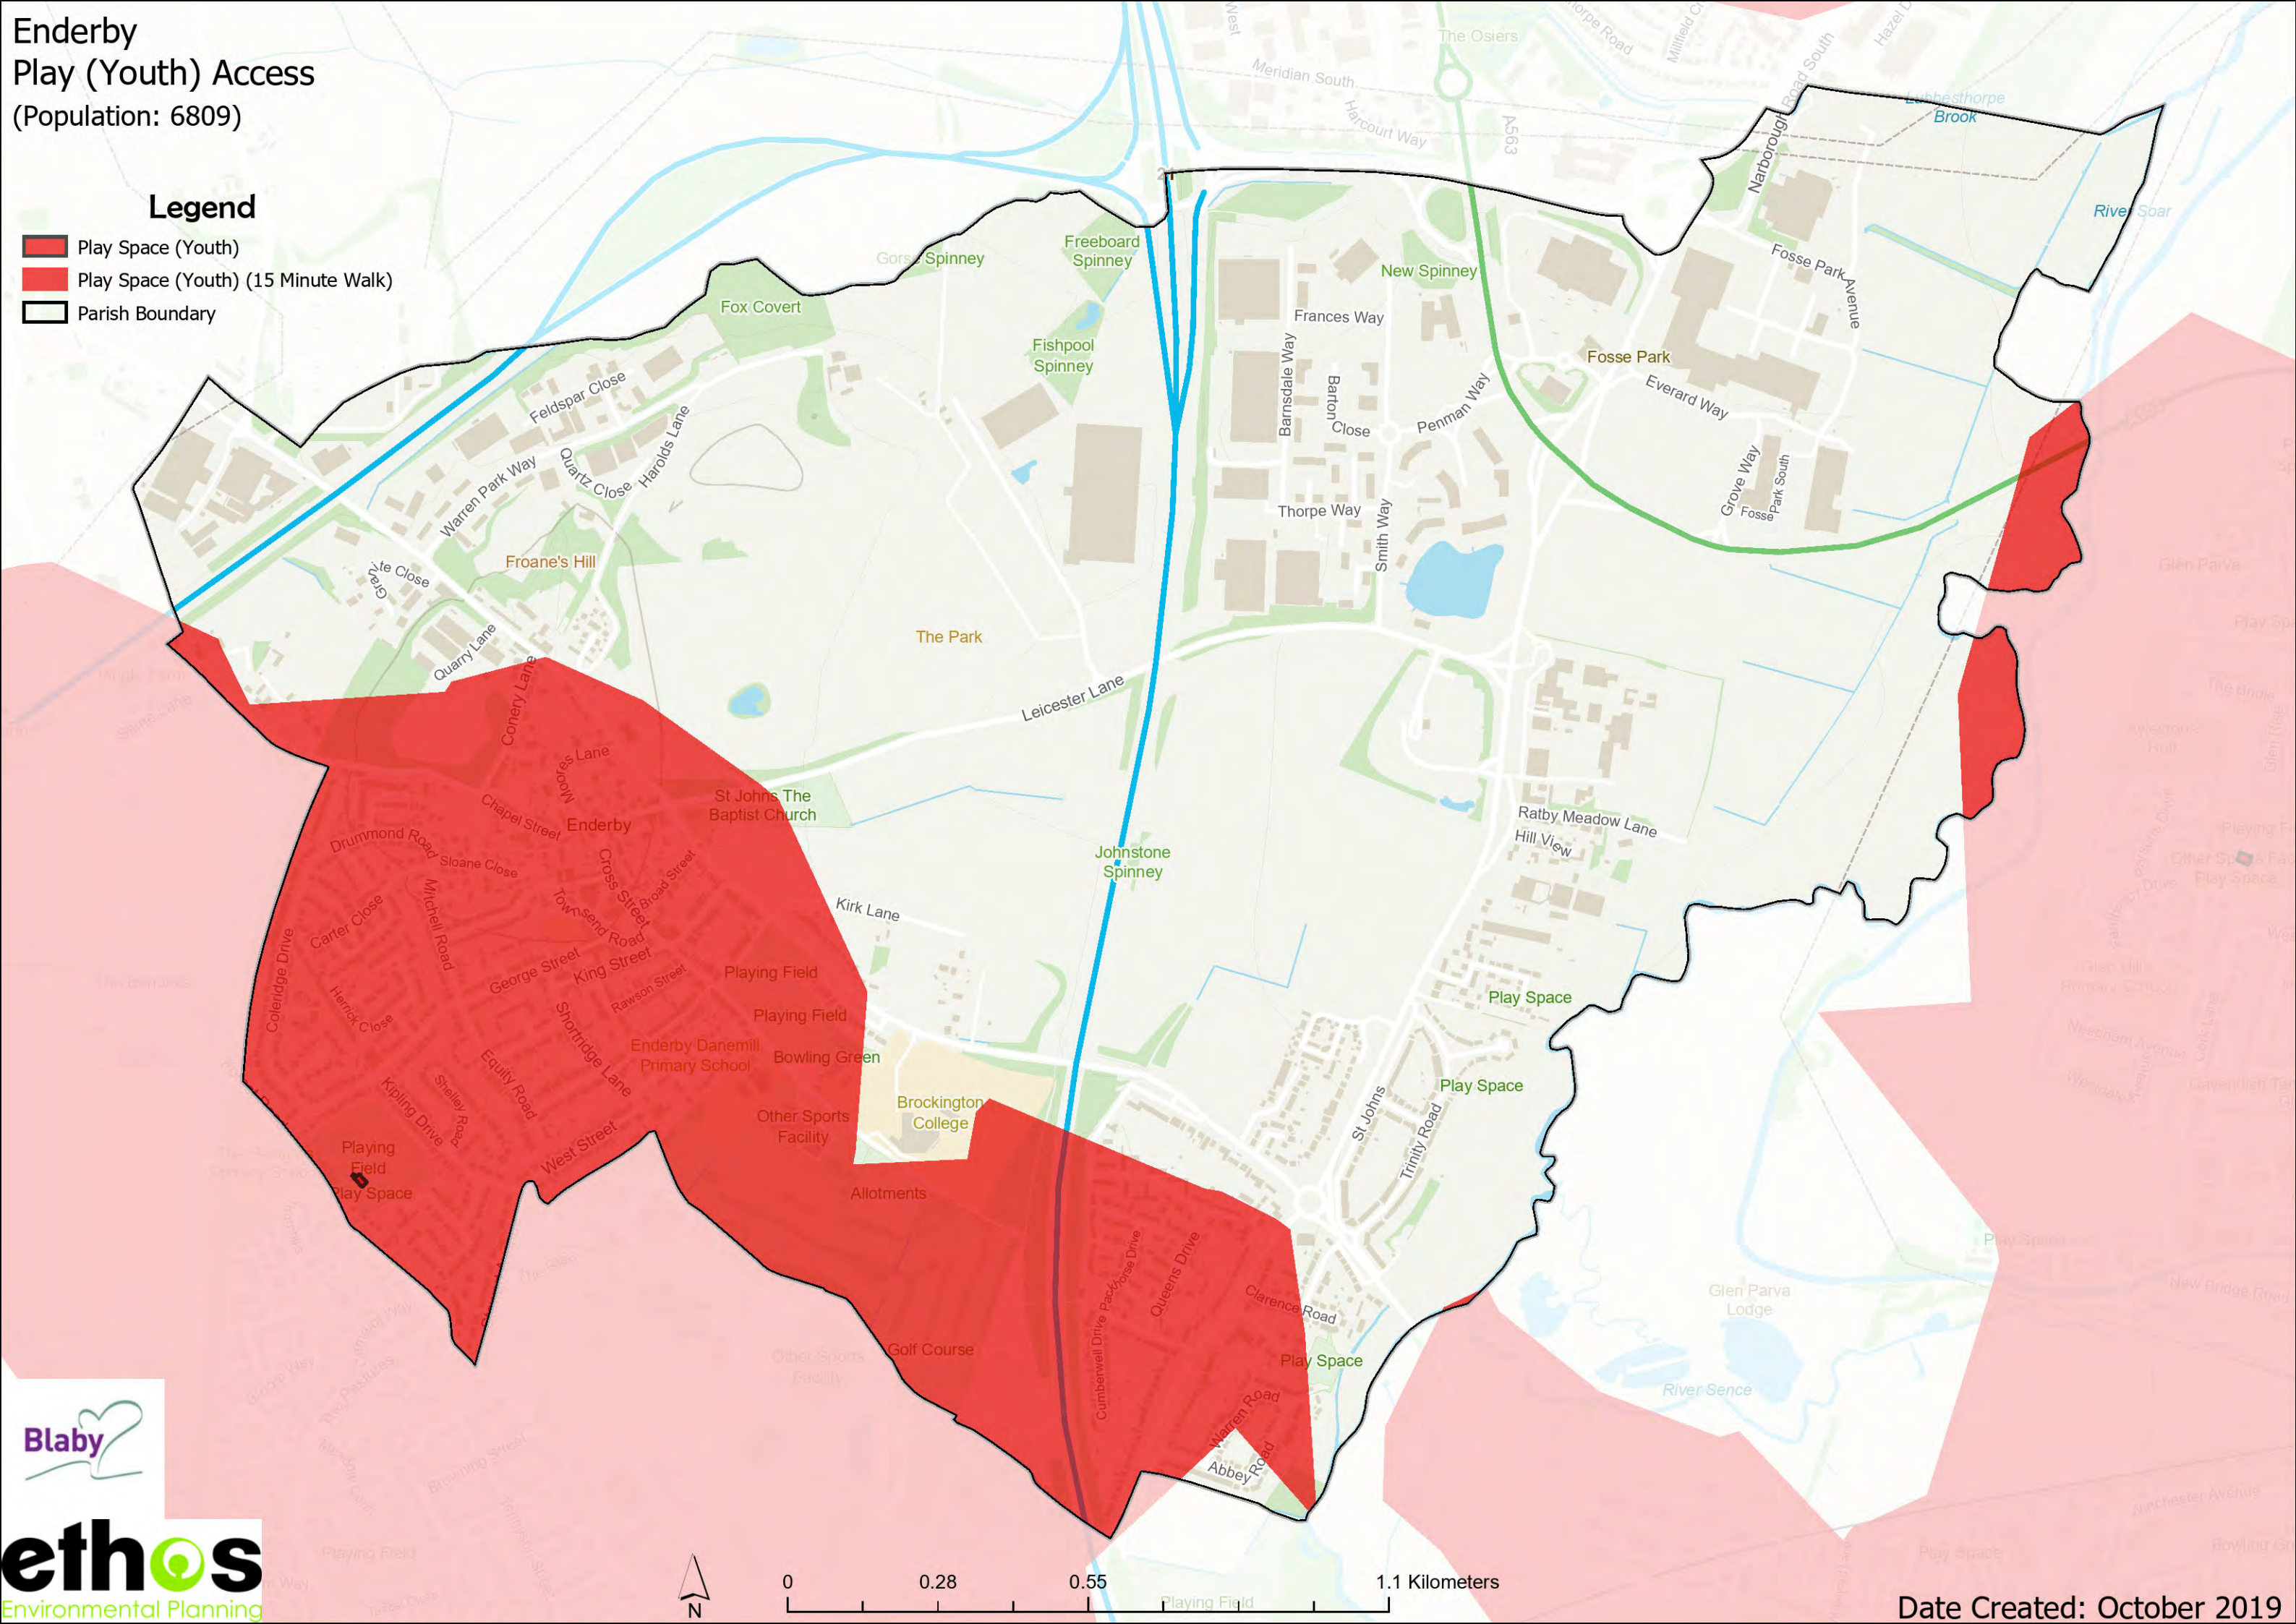

Enderby Play (Youth) Access

(Population: 6809)

1. ### Legend
2. Play Space (Youth)
   - Play Space (Youth) (15 Minute Walk)
   - Parish Boundary

Date Created: October 2019