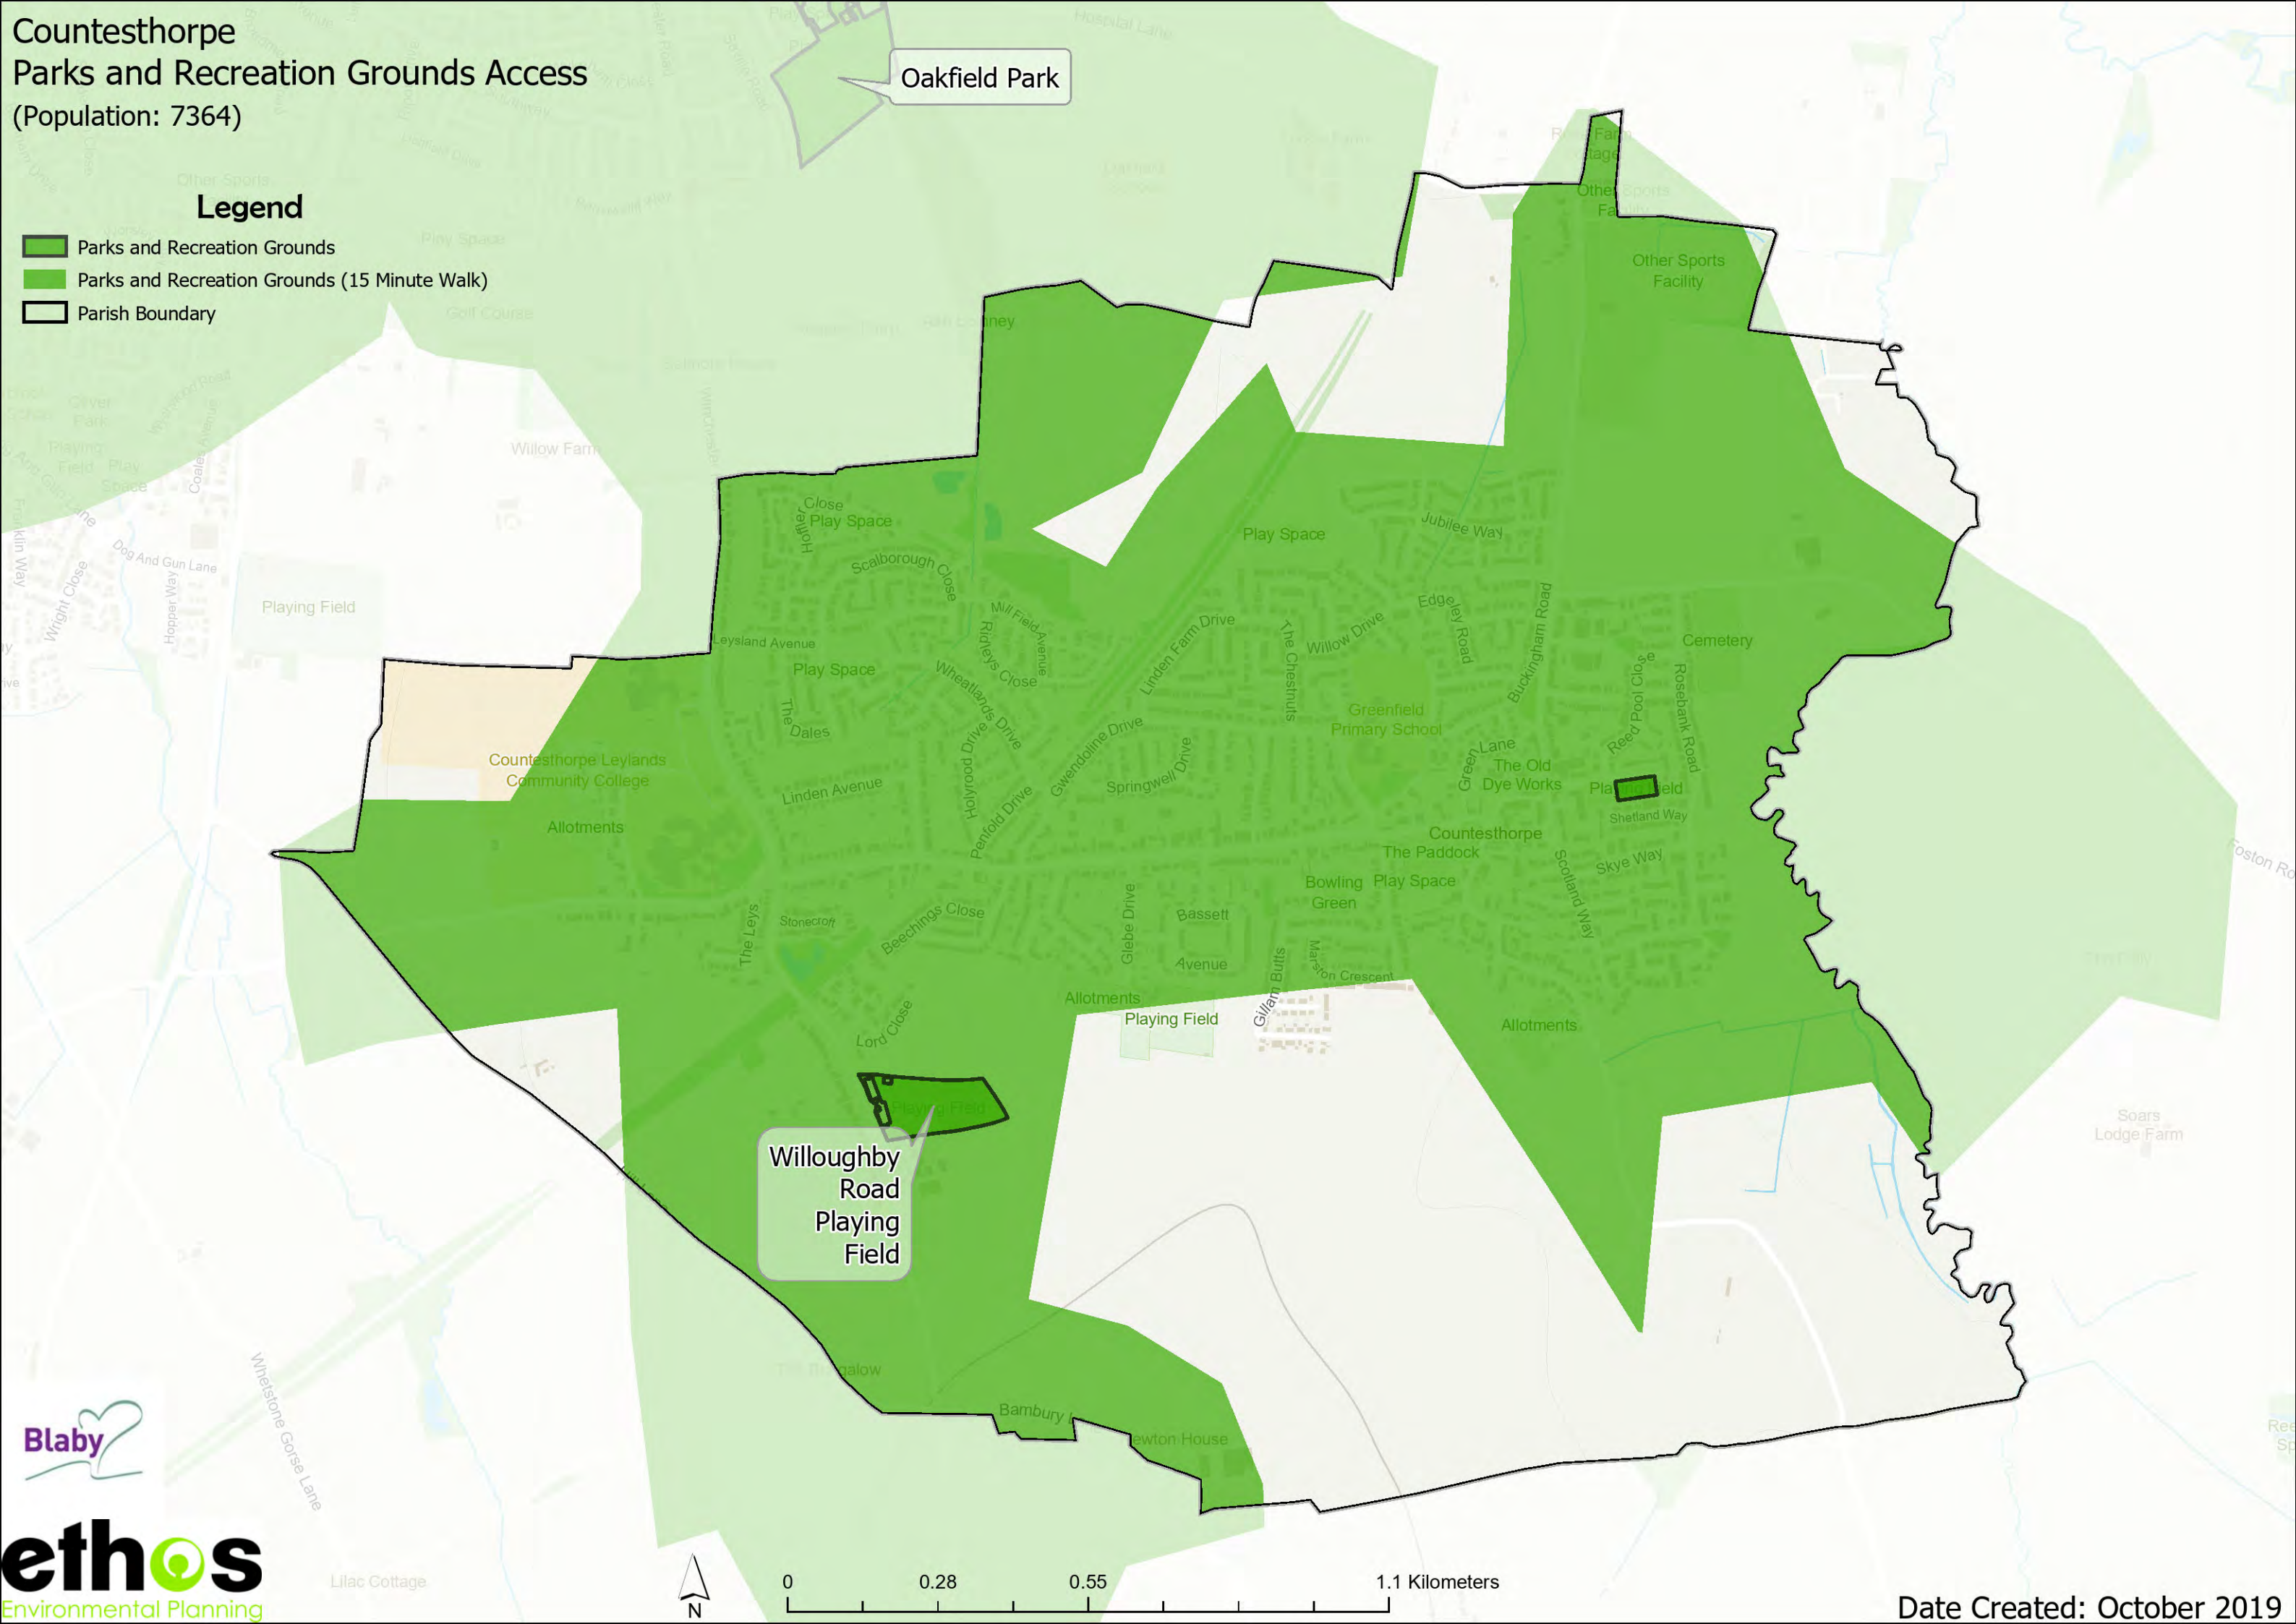

Countesthorpe Parks and Recreation Grounds Access (Population: 7364)

Legend

- Parks and Recreation Grounds
- Parks and Recreation Grounds (15 Minute Walk)
- Parish Boundary

Oakfield Park

Willoughby
Road
Playing
Field