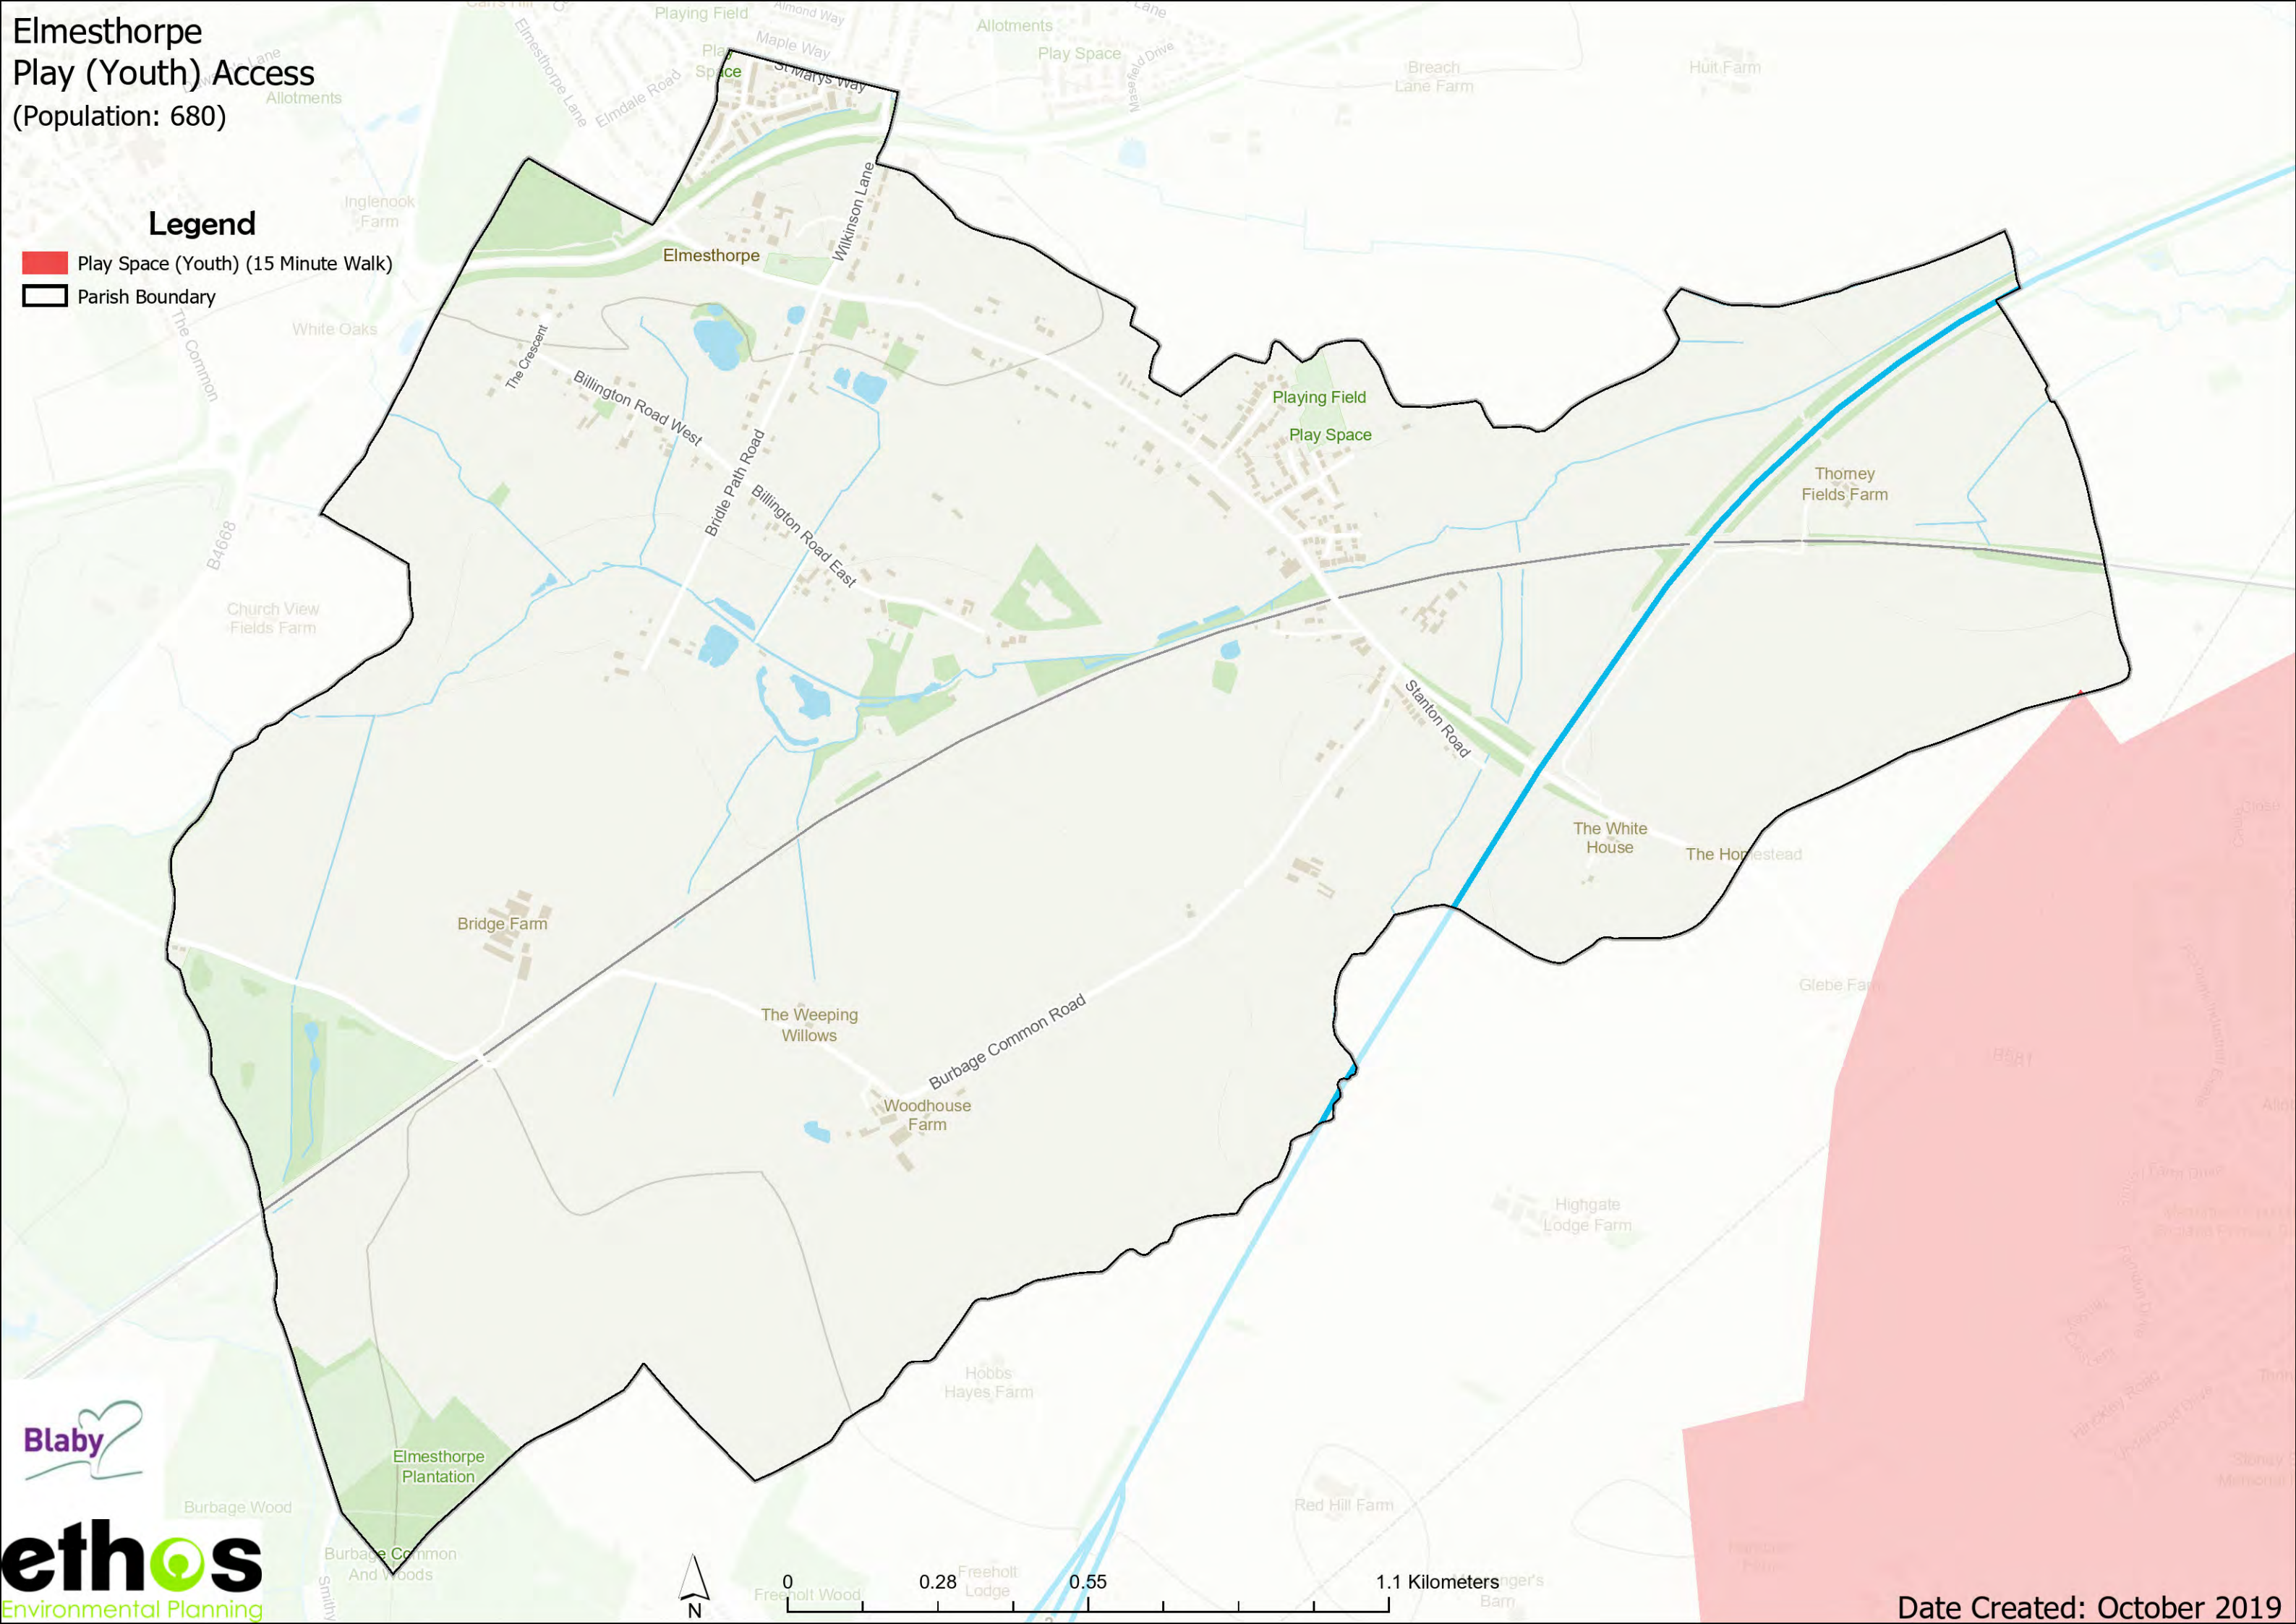

Elmesthorpe Play (Youth) Access (Population: 680)

Legend

- Play Space (Youth) (15 Minute Walk)
- Parish Boundary