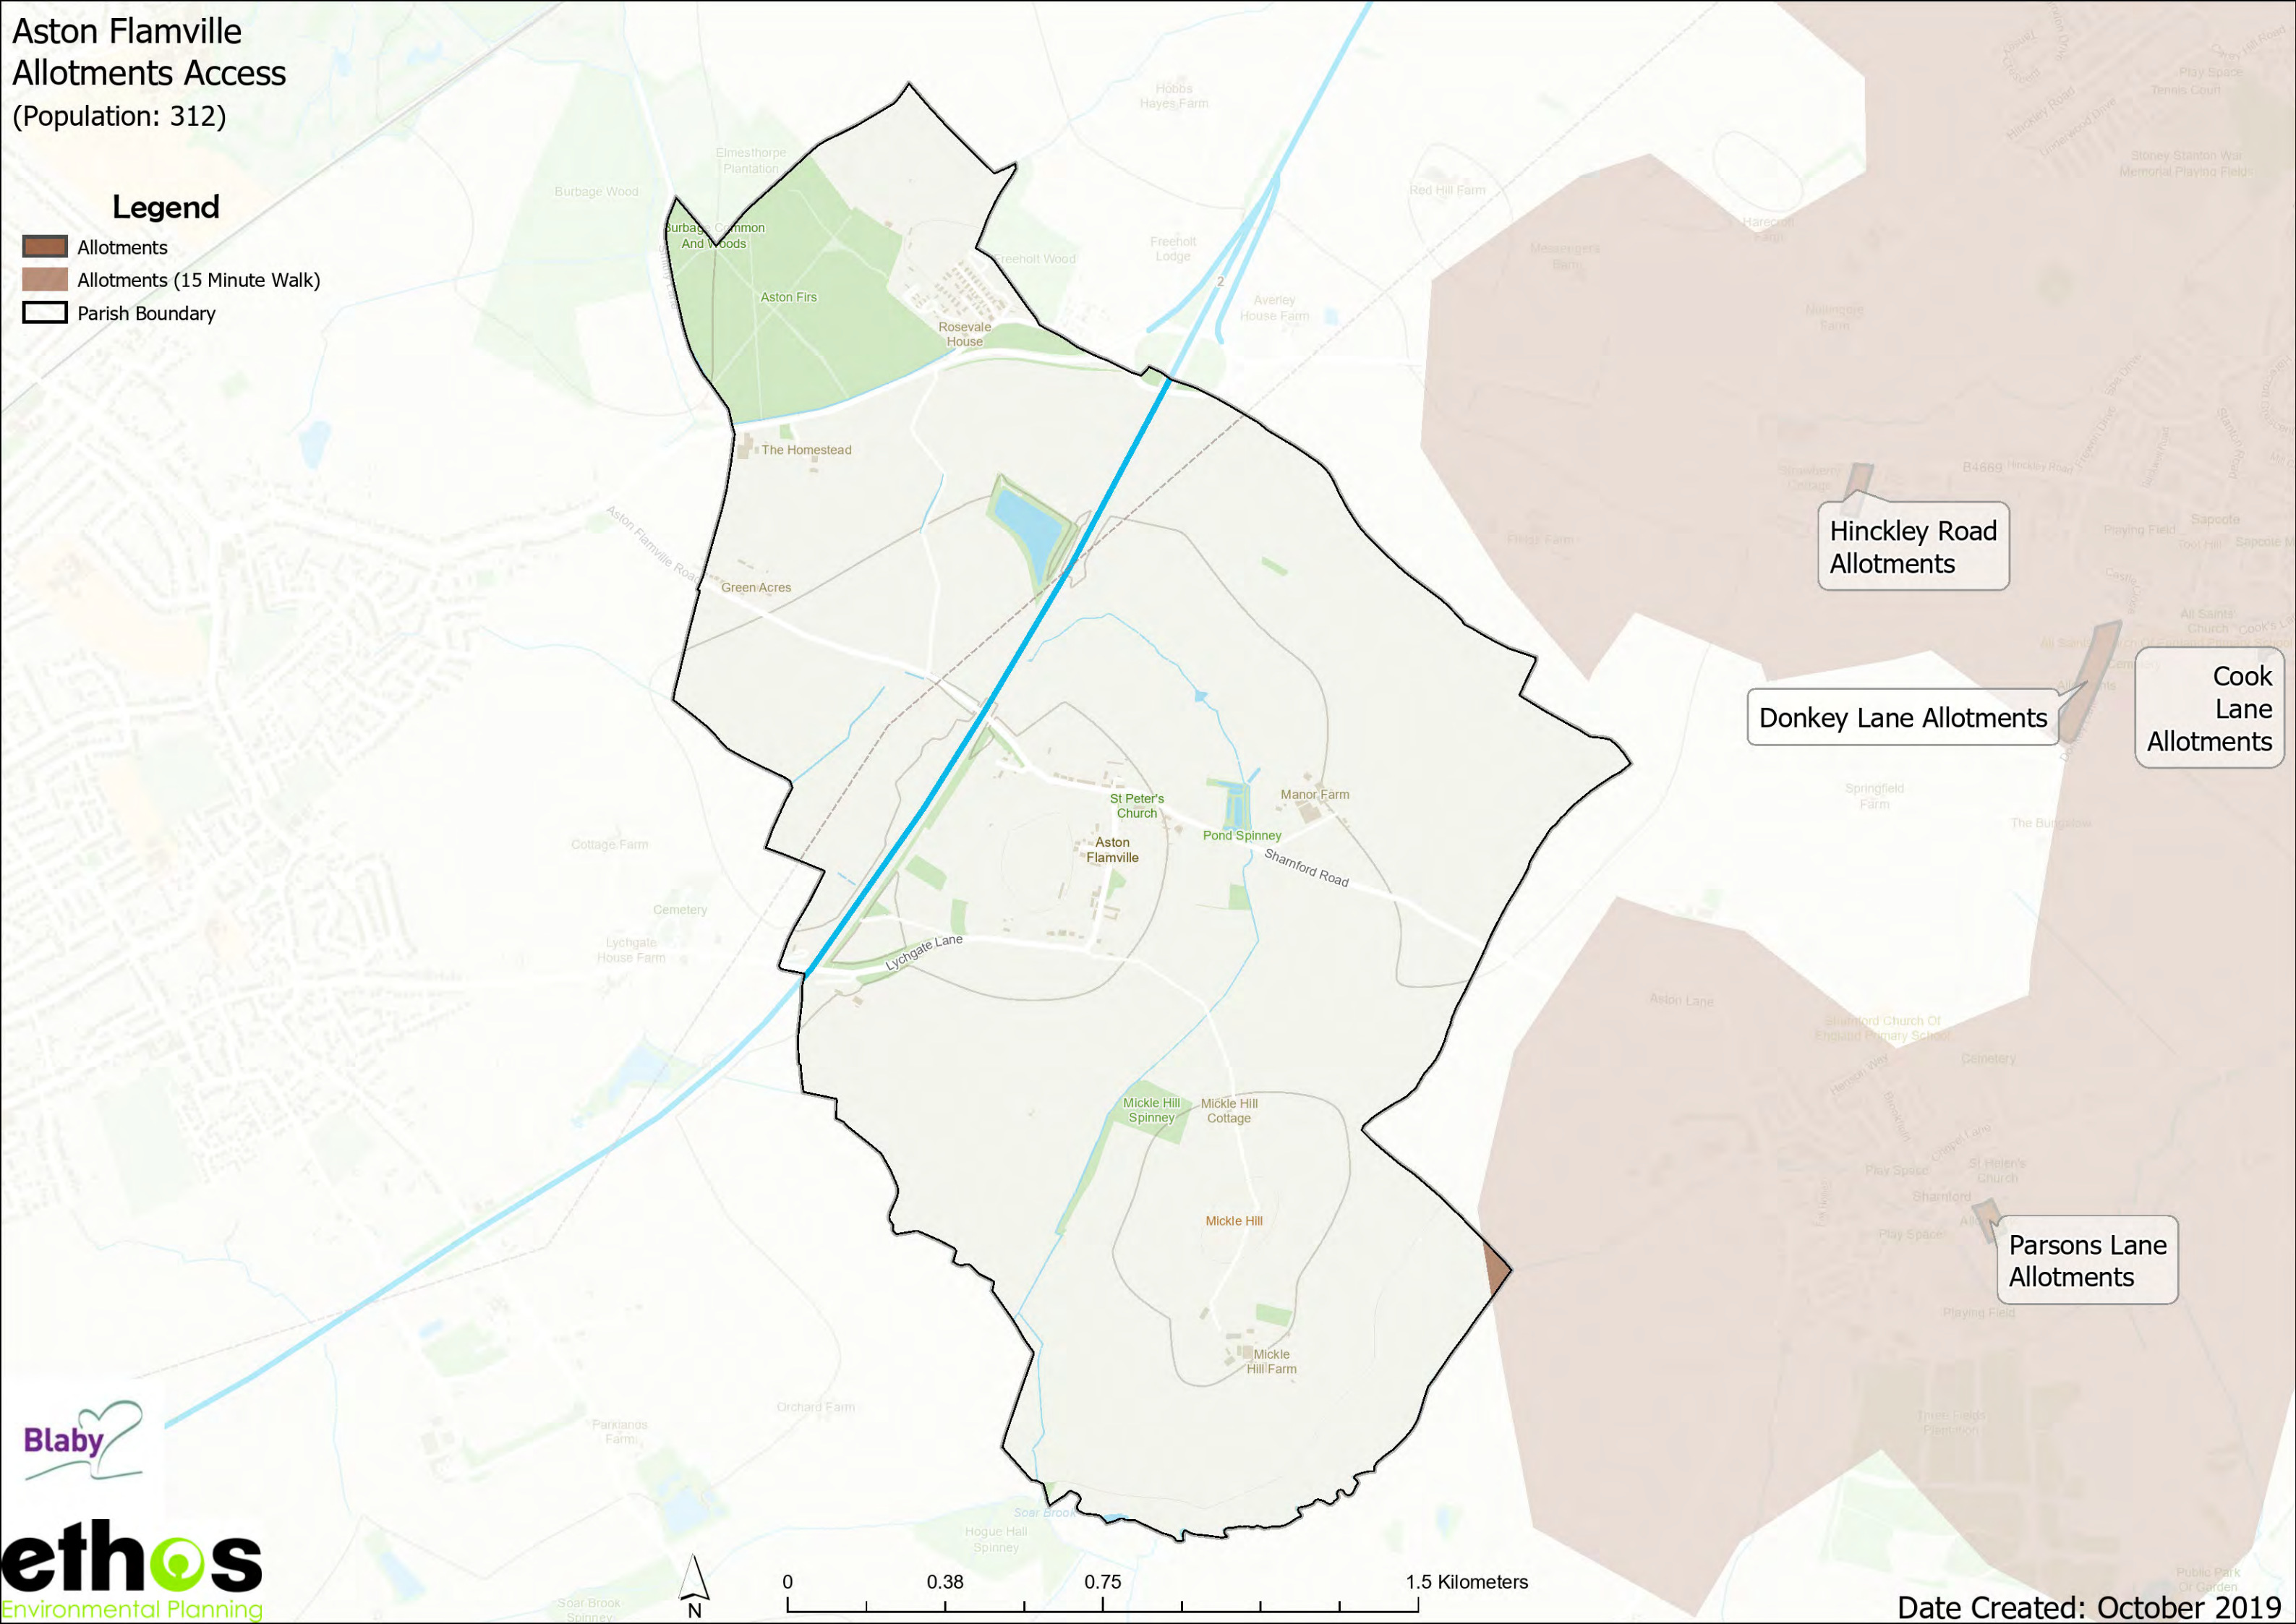

Aston Flamville Allotments Access

(Population: 312)

Legend

- Allotments
- Allotments (15 Minute Walk)
- Parish Boundary