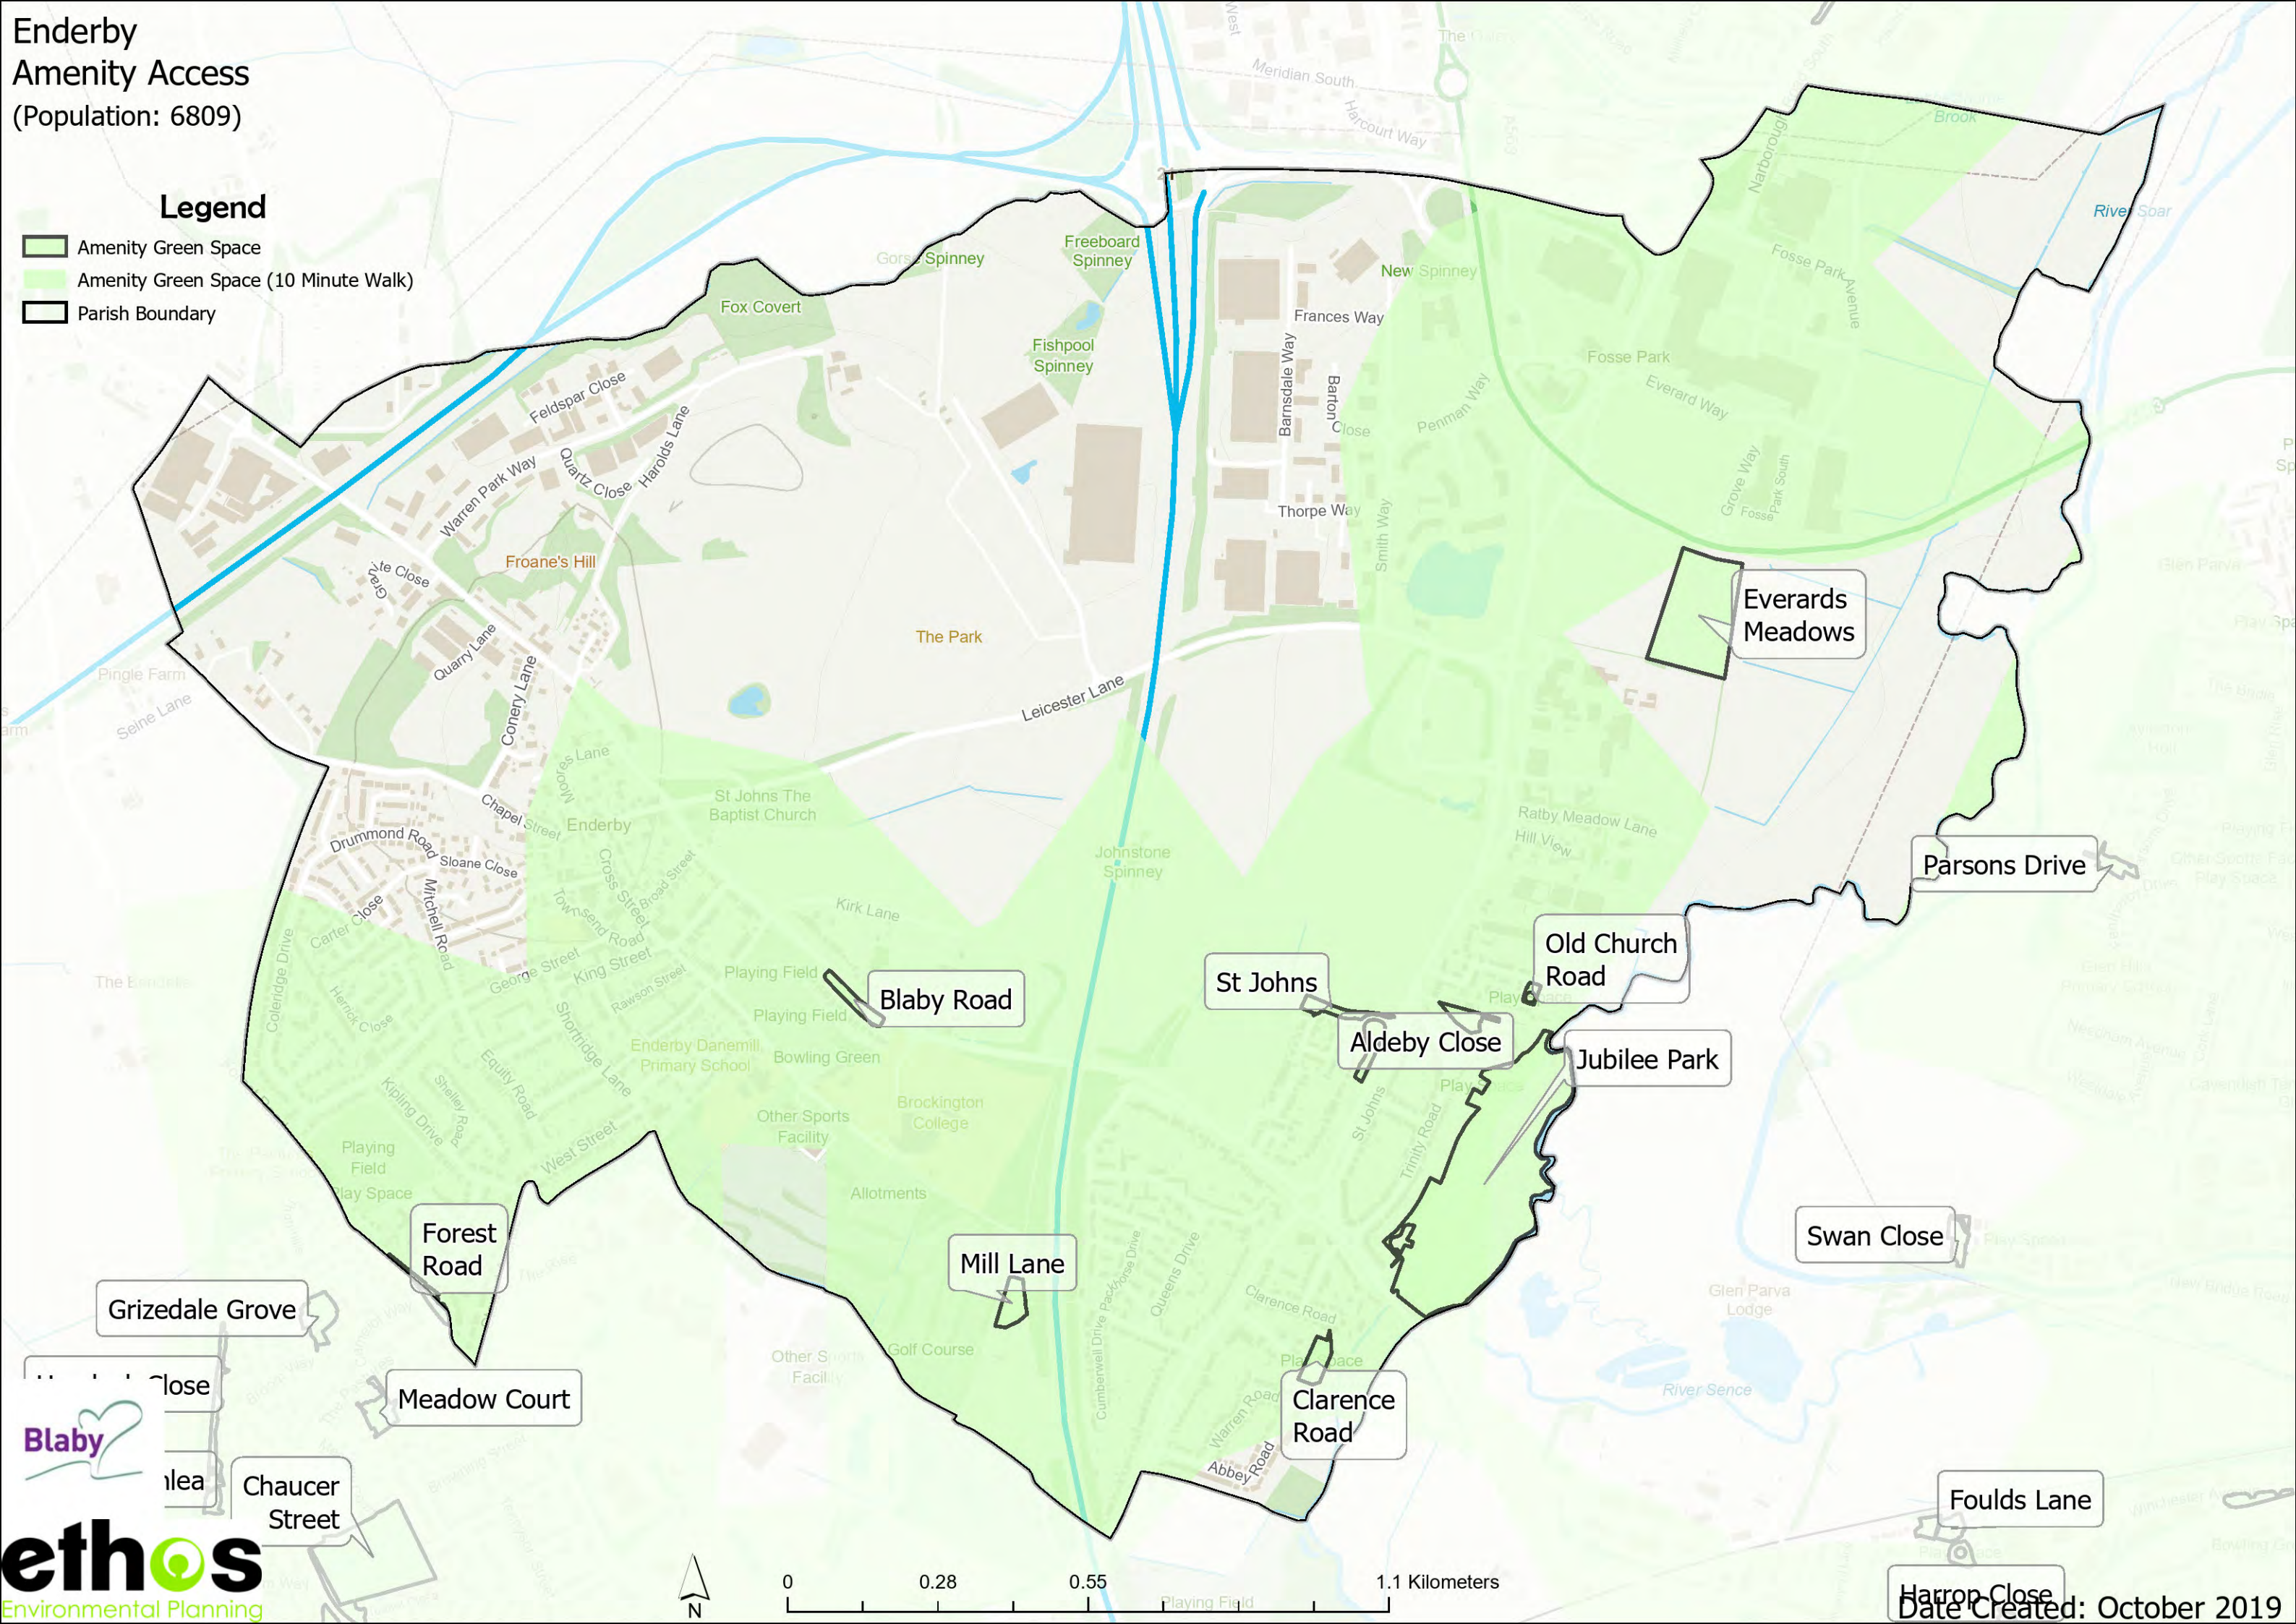

Enderby Amenity Access (Population: 6809)

Legend

- Amenity Green Space
- Amenity Green Space (10 Minute Walk)
- Parish Boundary

Grizedale Grove

Forest Road

Meadow Court

Chaucer Street

Blaby Road

Mill Lane

St Johns

Aldeby Close

Clarence Road

Old Church Road

Jubilee Park

Everards Meadows

Parsons Drive

Swan Close

Foulds Lane

Harron Close
Date Created: October 2019