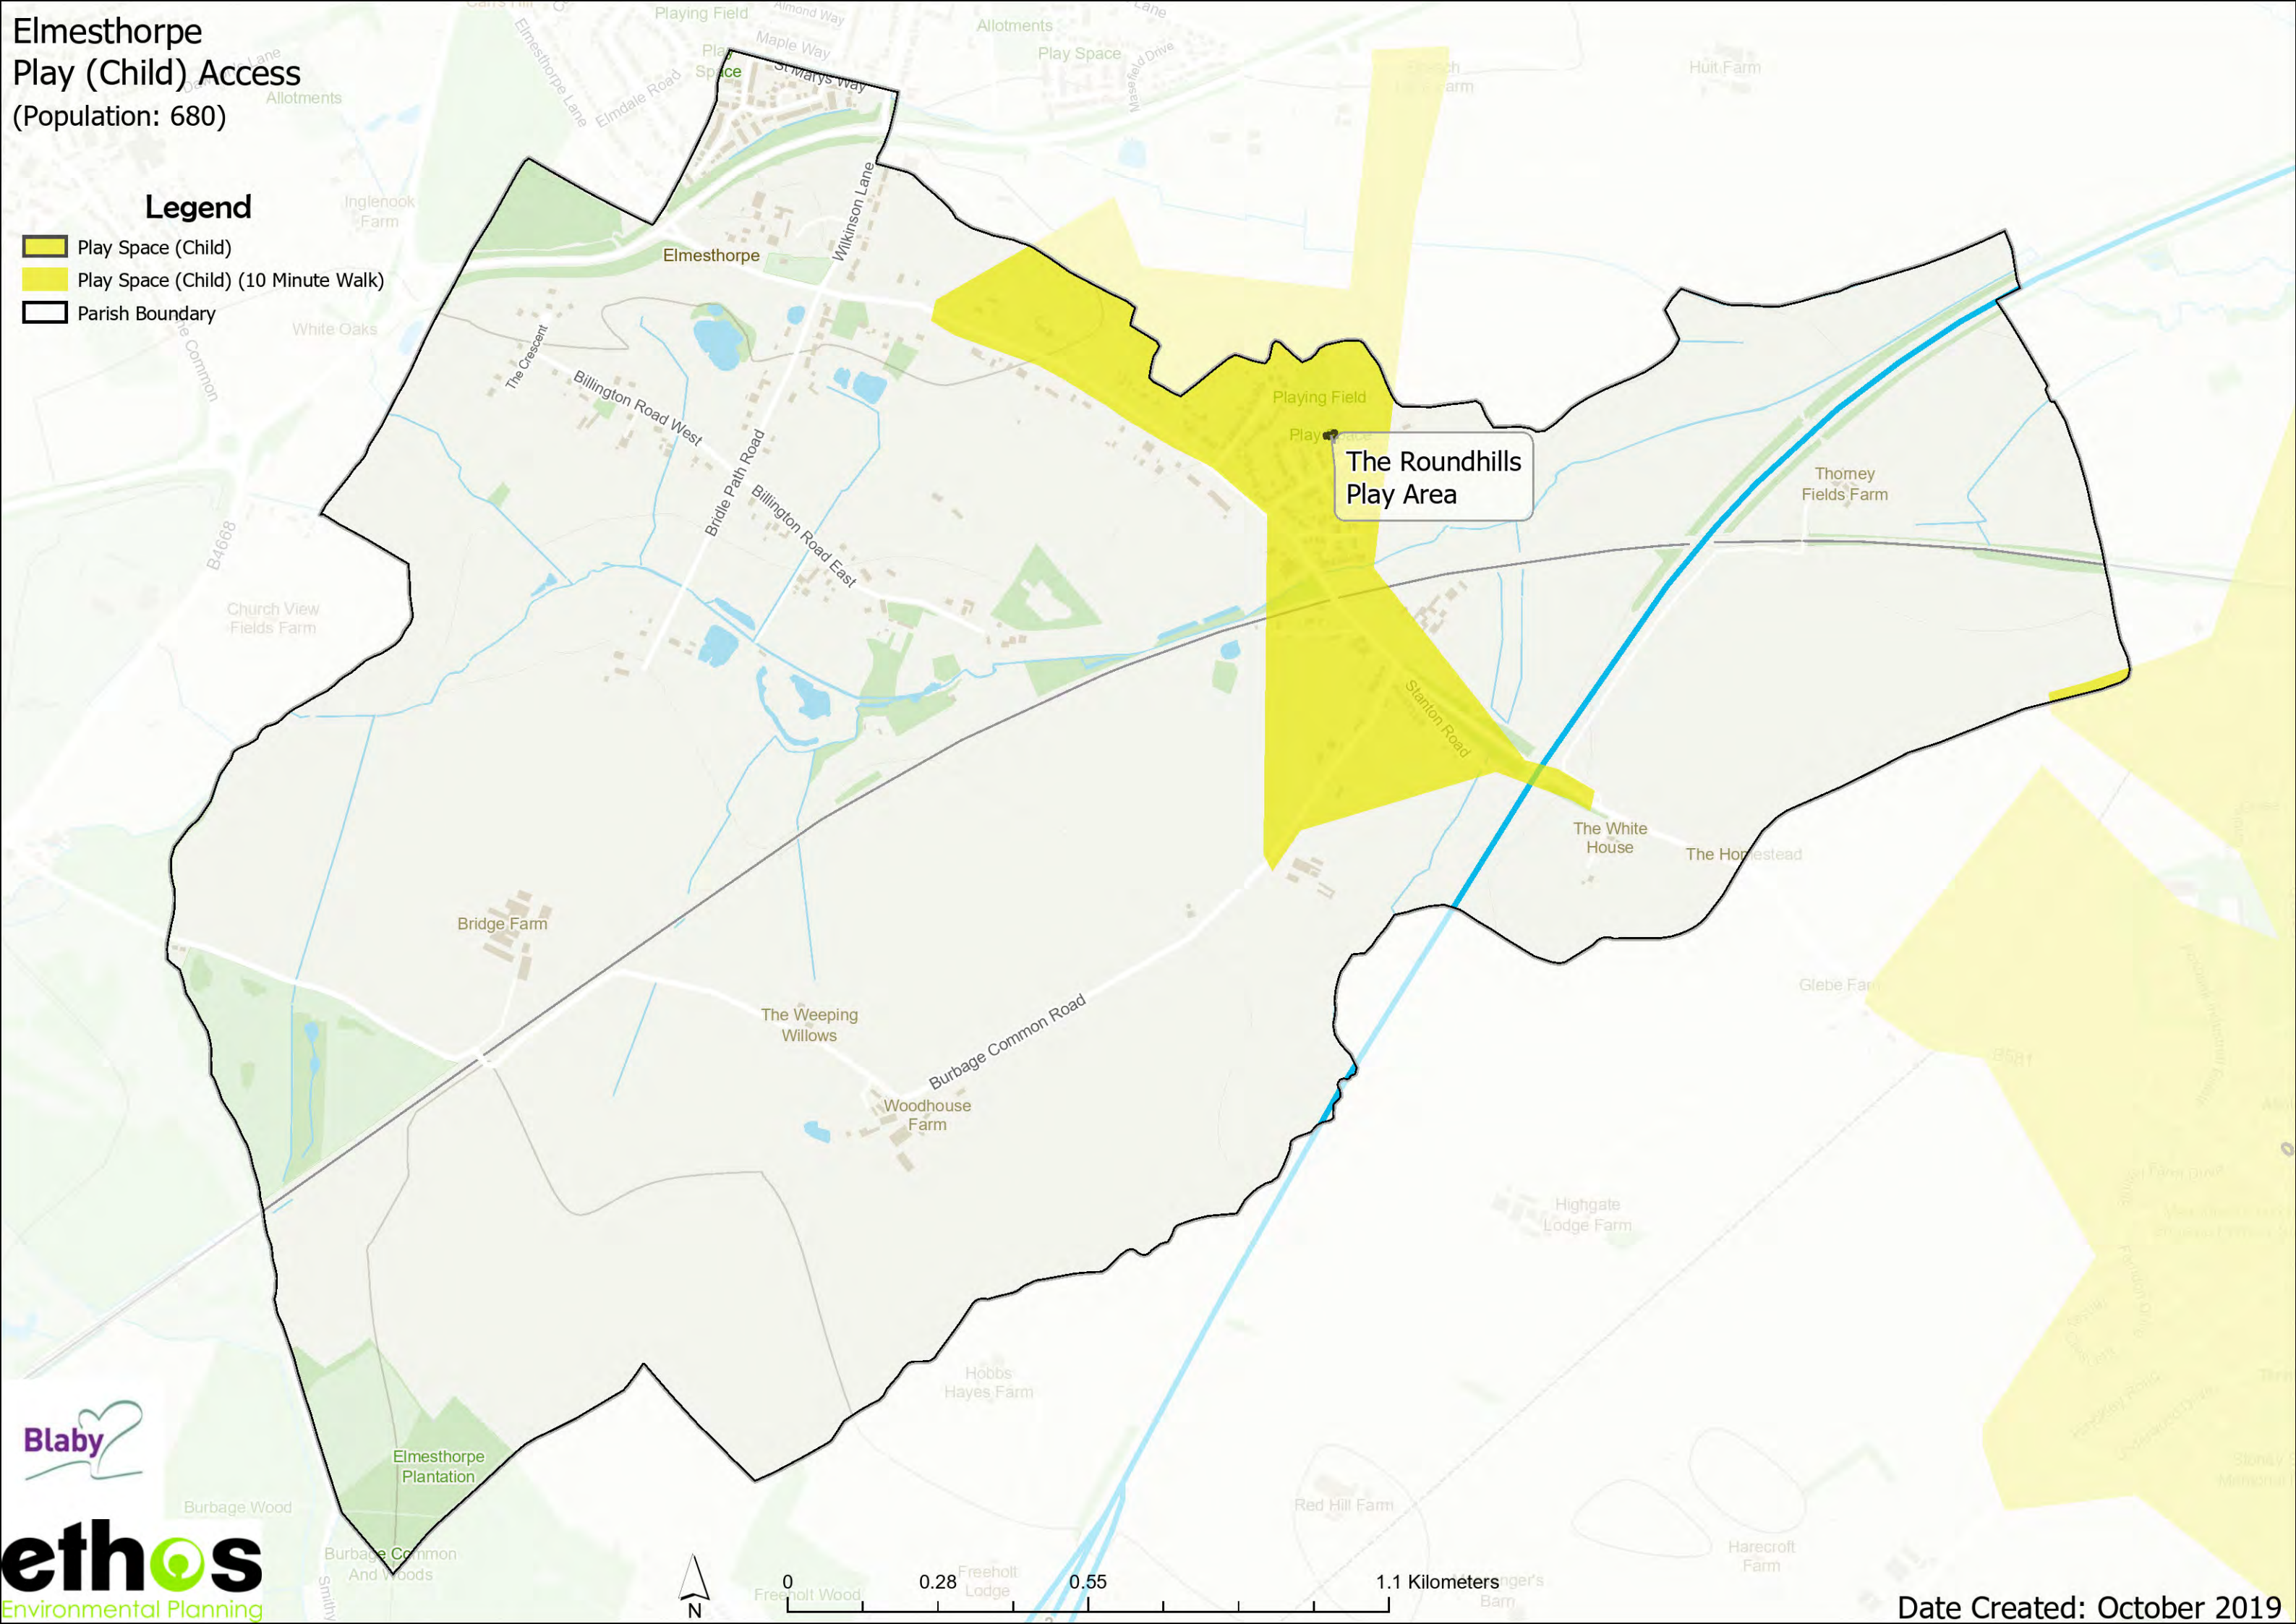

Elmesthorpe Play (Child) Access (Population: 680)

1. **Legend**
2. Play Space (Child)
   - Play Space (Child) (10 Minute Walk)
   - Parish Boundary

The Roundhills
Play Area