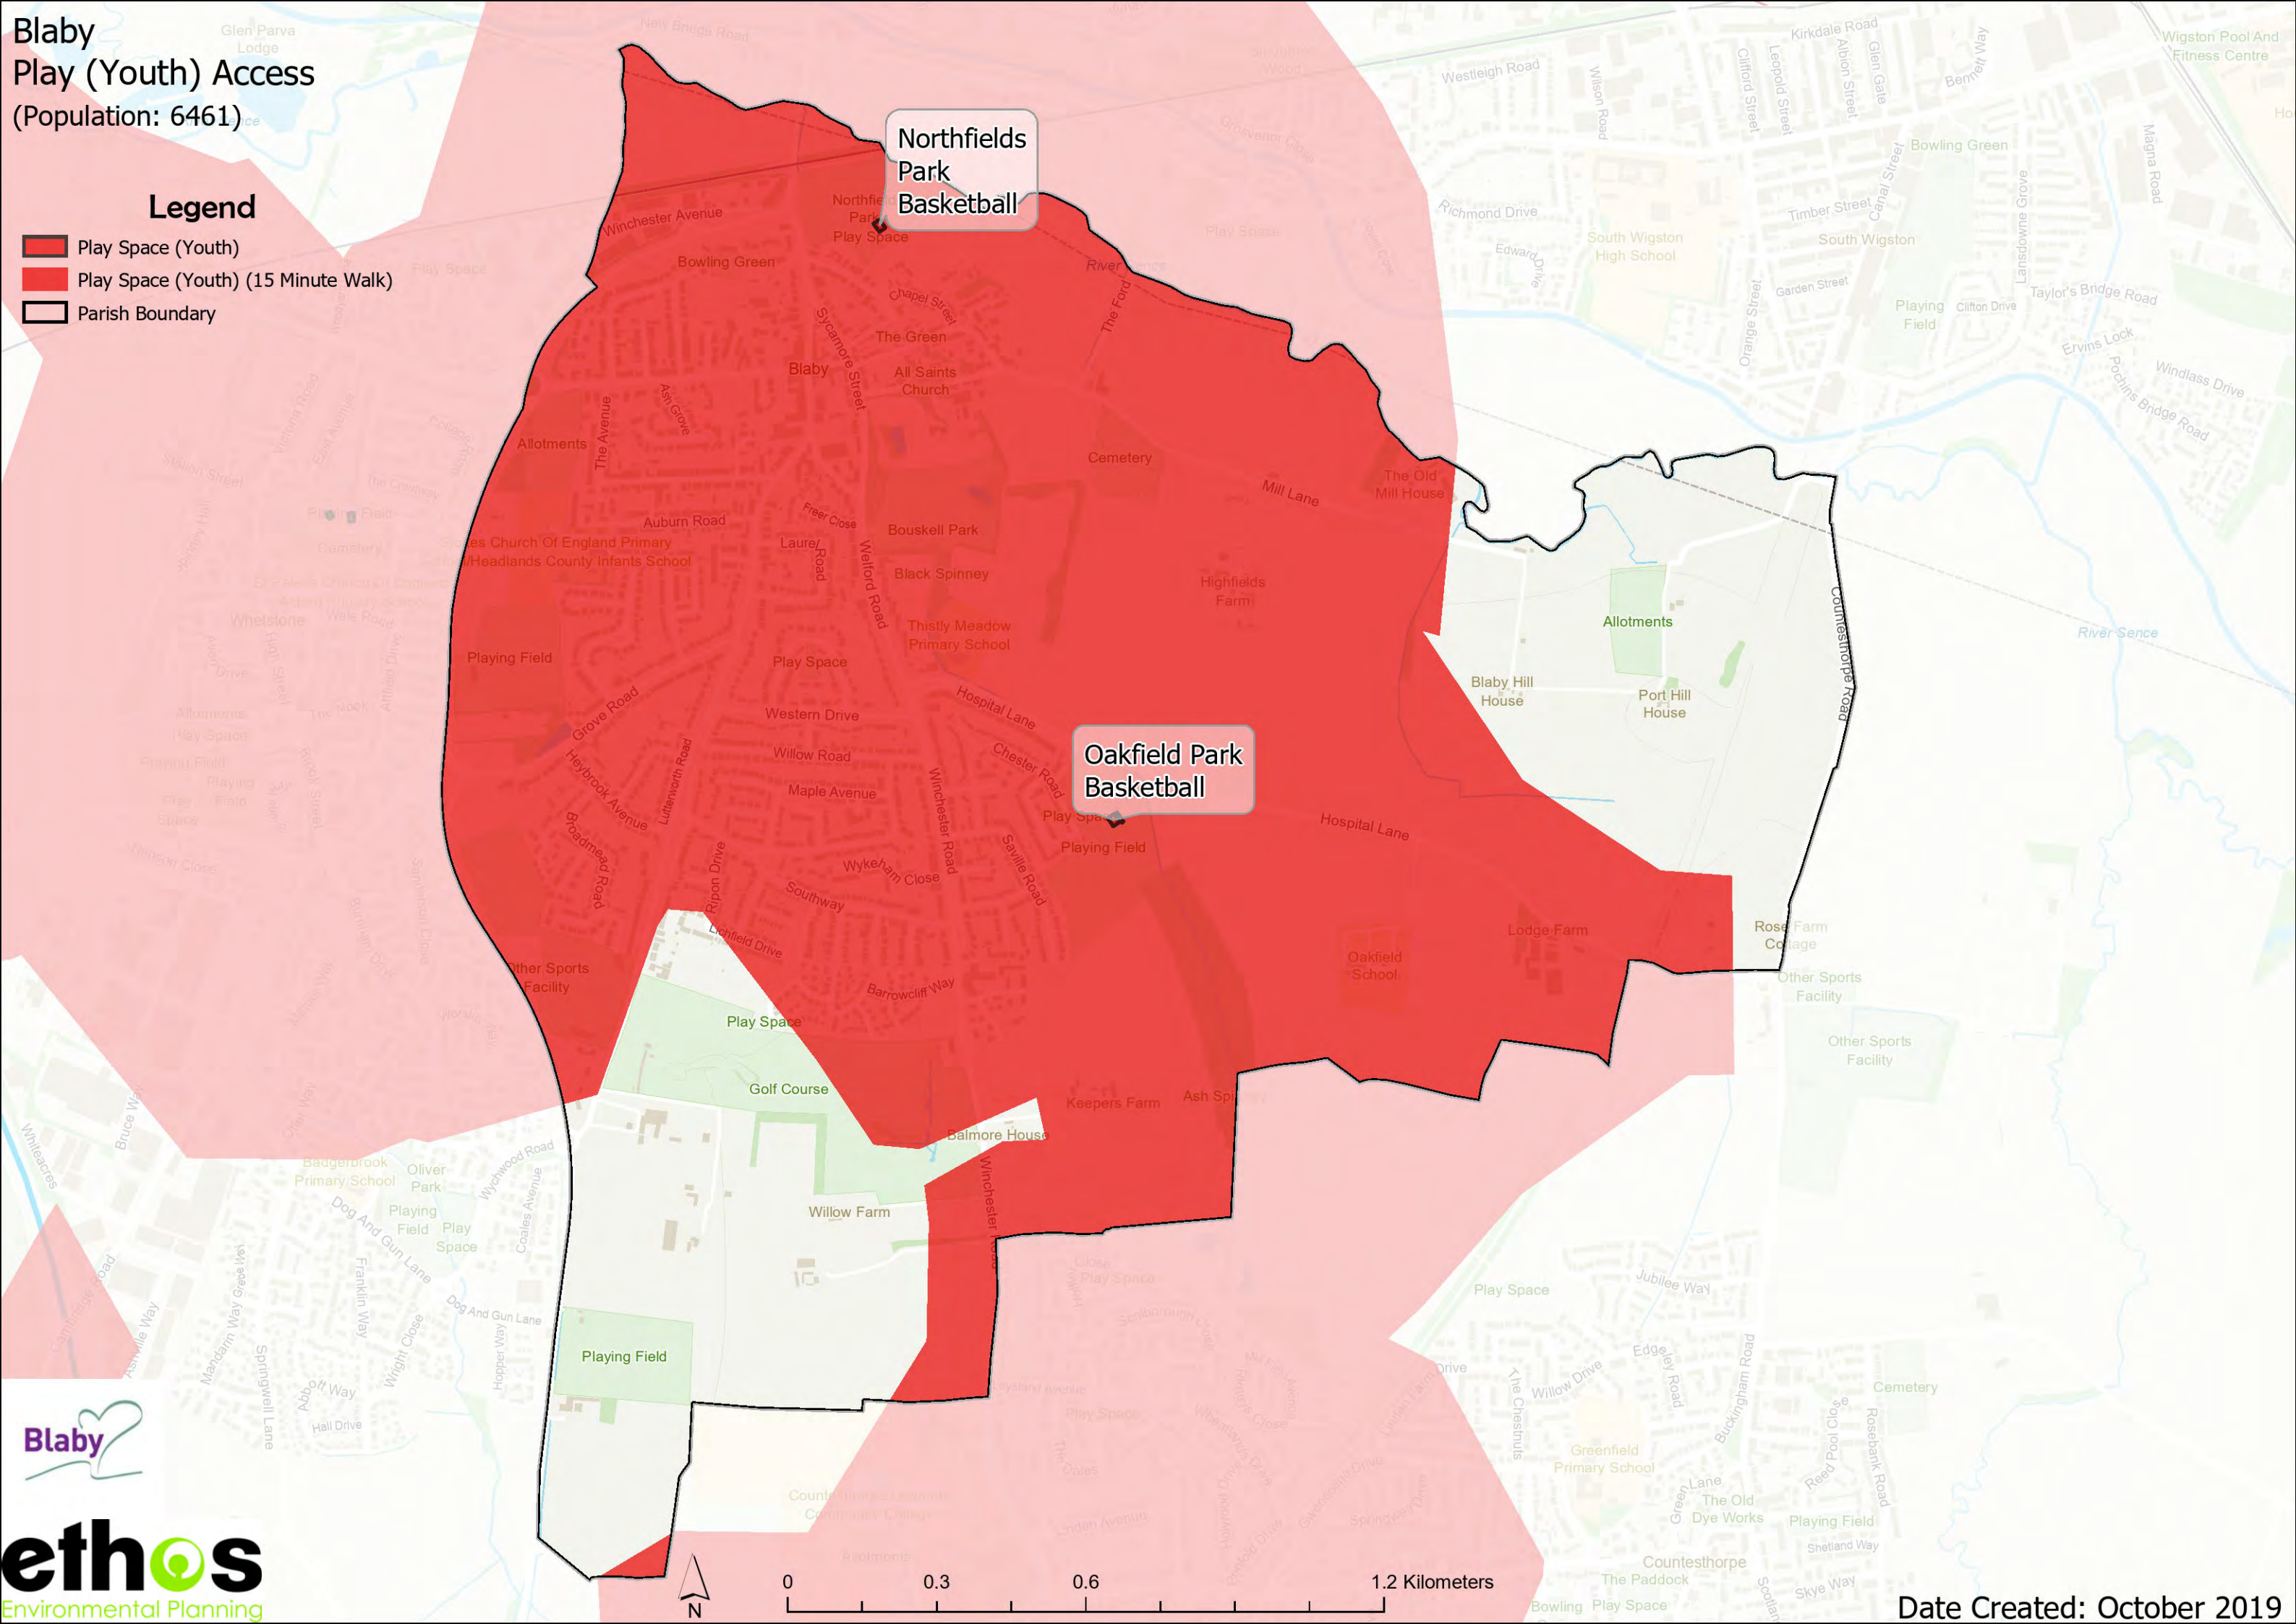

Blaby Play (Youth) Access (Population: 6461)

1. **Legend**
2. Play Space (Youth)
   - Play Space (Youth) (15 Minute Walk)
   - Parish Boundary

Northfields
Park
Basketball

Oakfield Park
Basketball