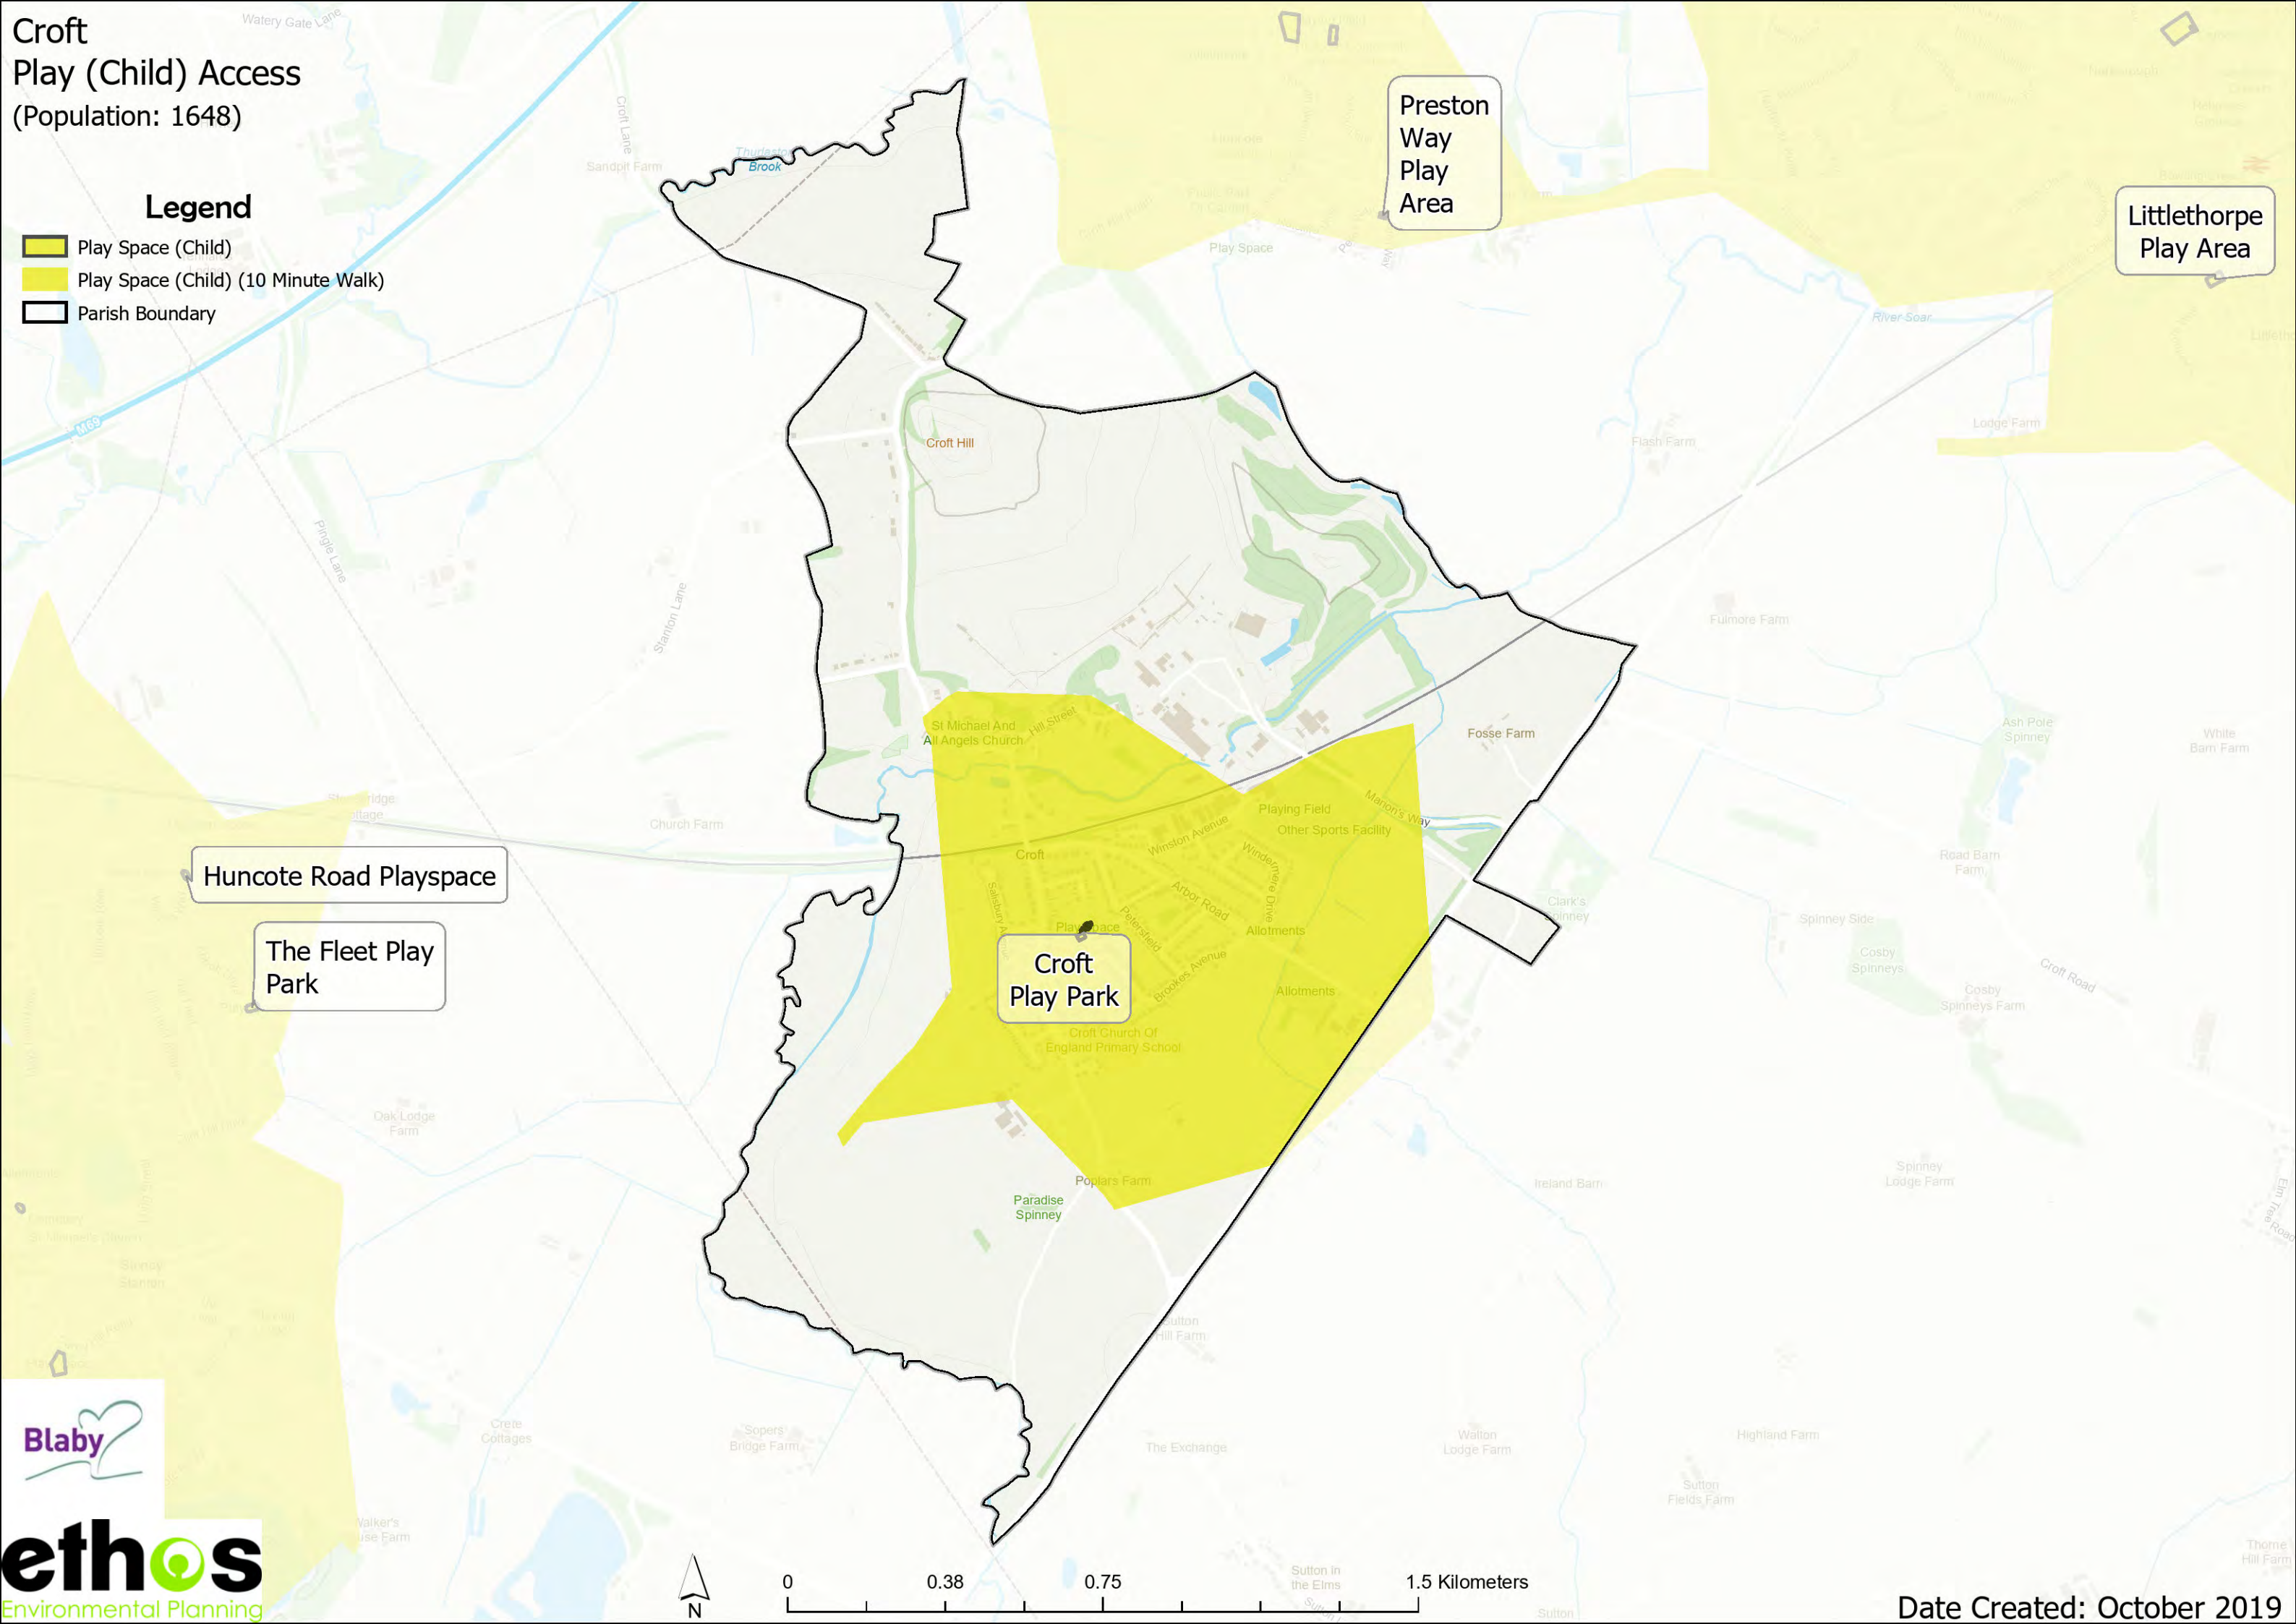

Croft Play (Child) Access (Population: 1648)

1. ### Legend
2. Play Space (Child)
   - Play Space (Child) (10 Minute Walk)
   - Parish Boundary