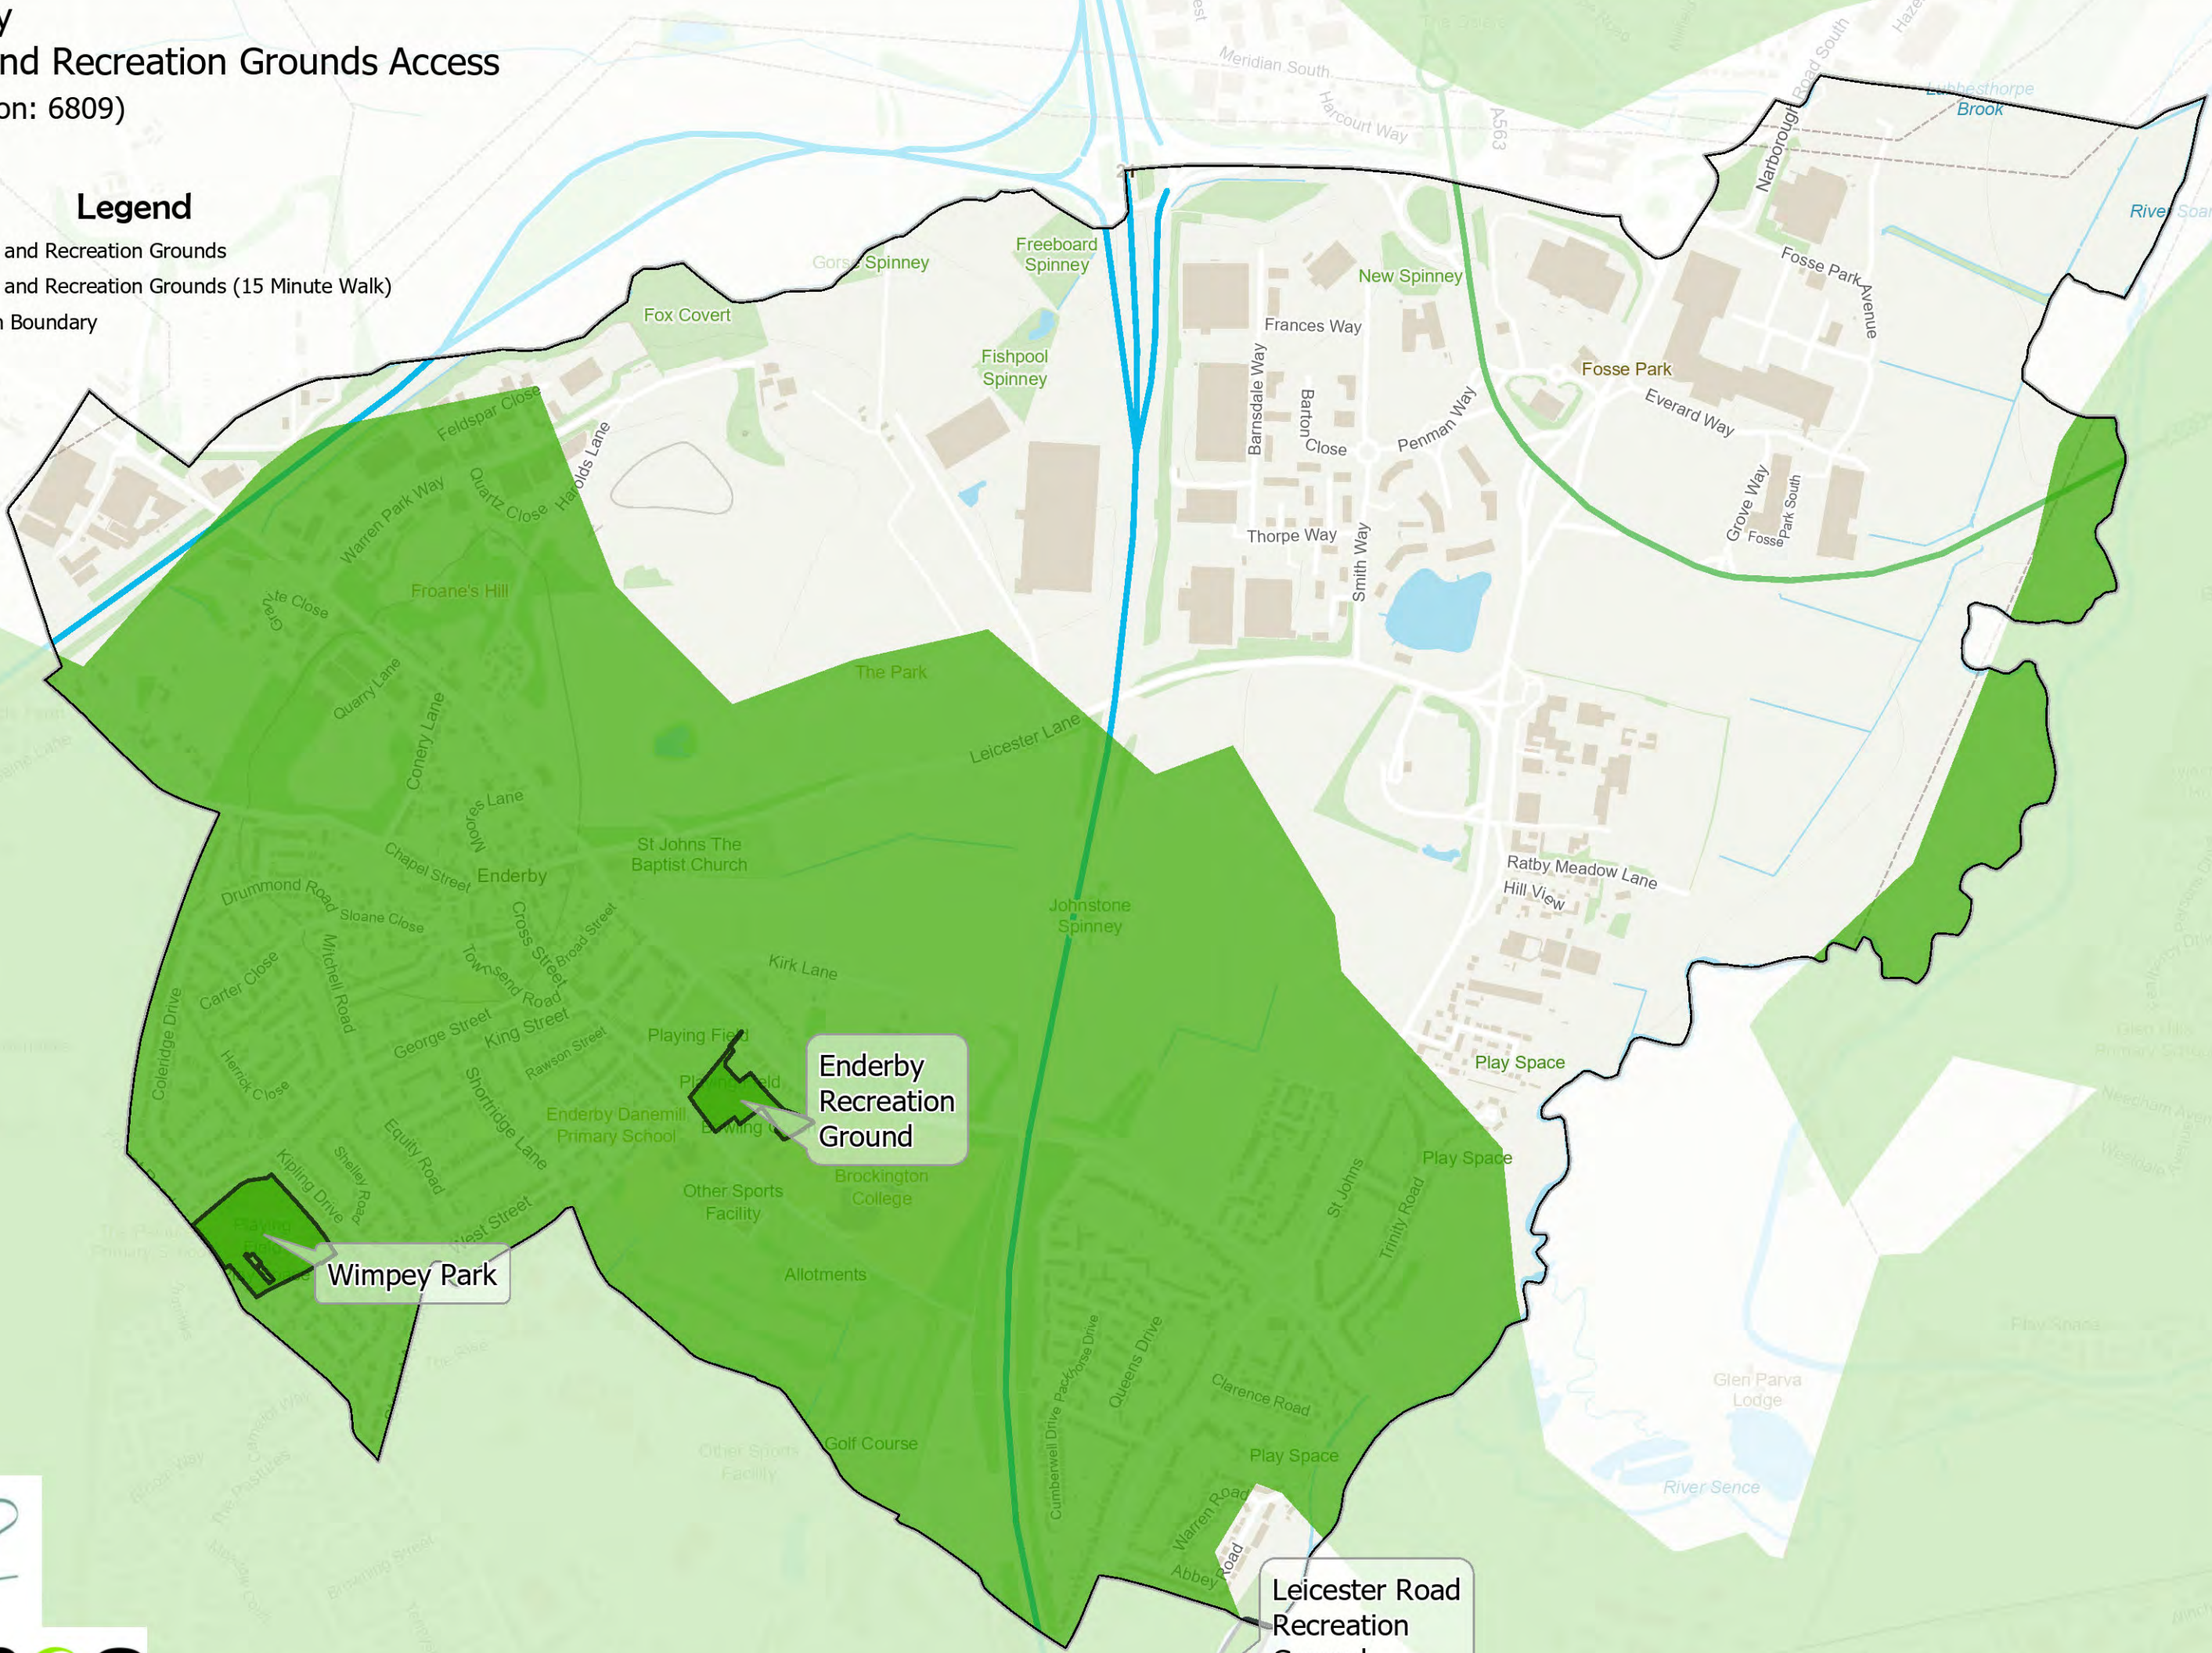

Enderby Parks and Recreation Grounds Access

(Population: 6809)

Legend

- Parks and Recreation Grounds
- Parks and Recreation Grounds (15 Minute Walk)
- Parish Boundary

Enderby
Recreation
Ground

Wimpey Park

Leicester Road
Recreation
Ground