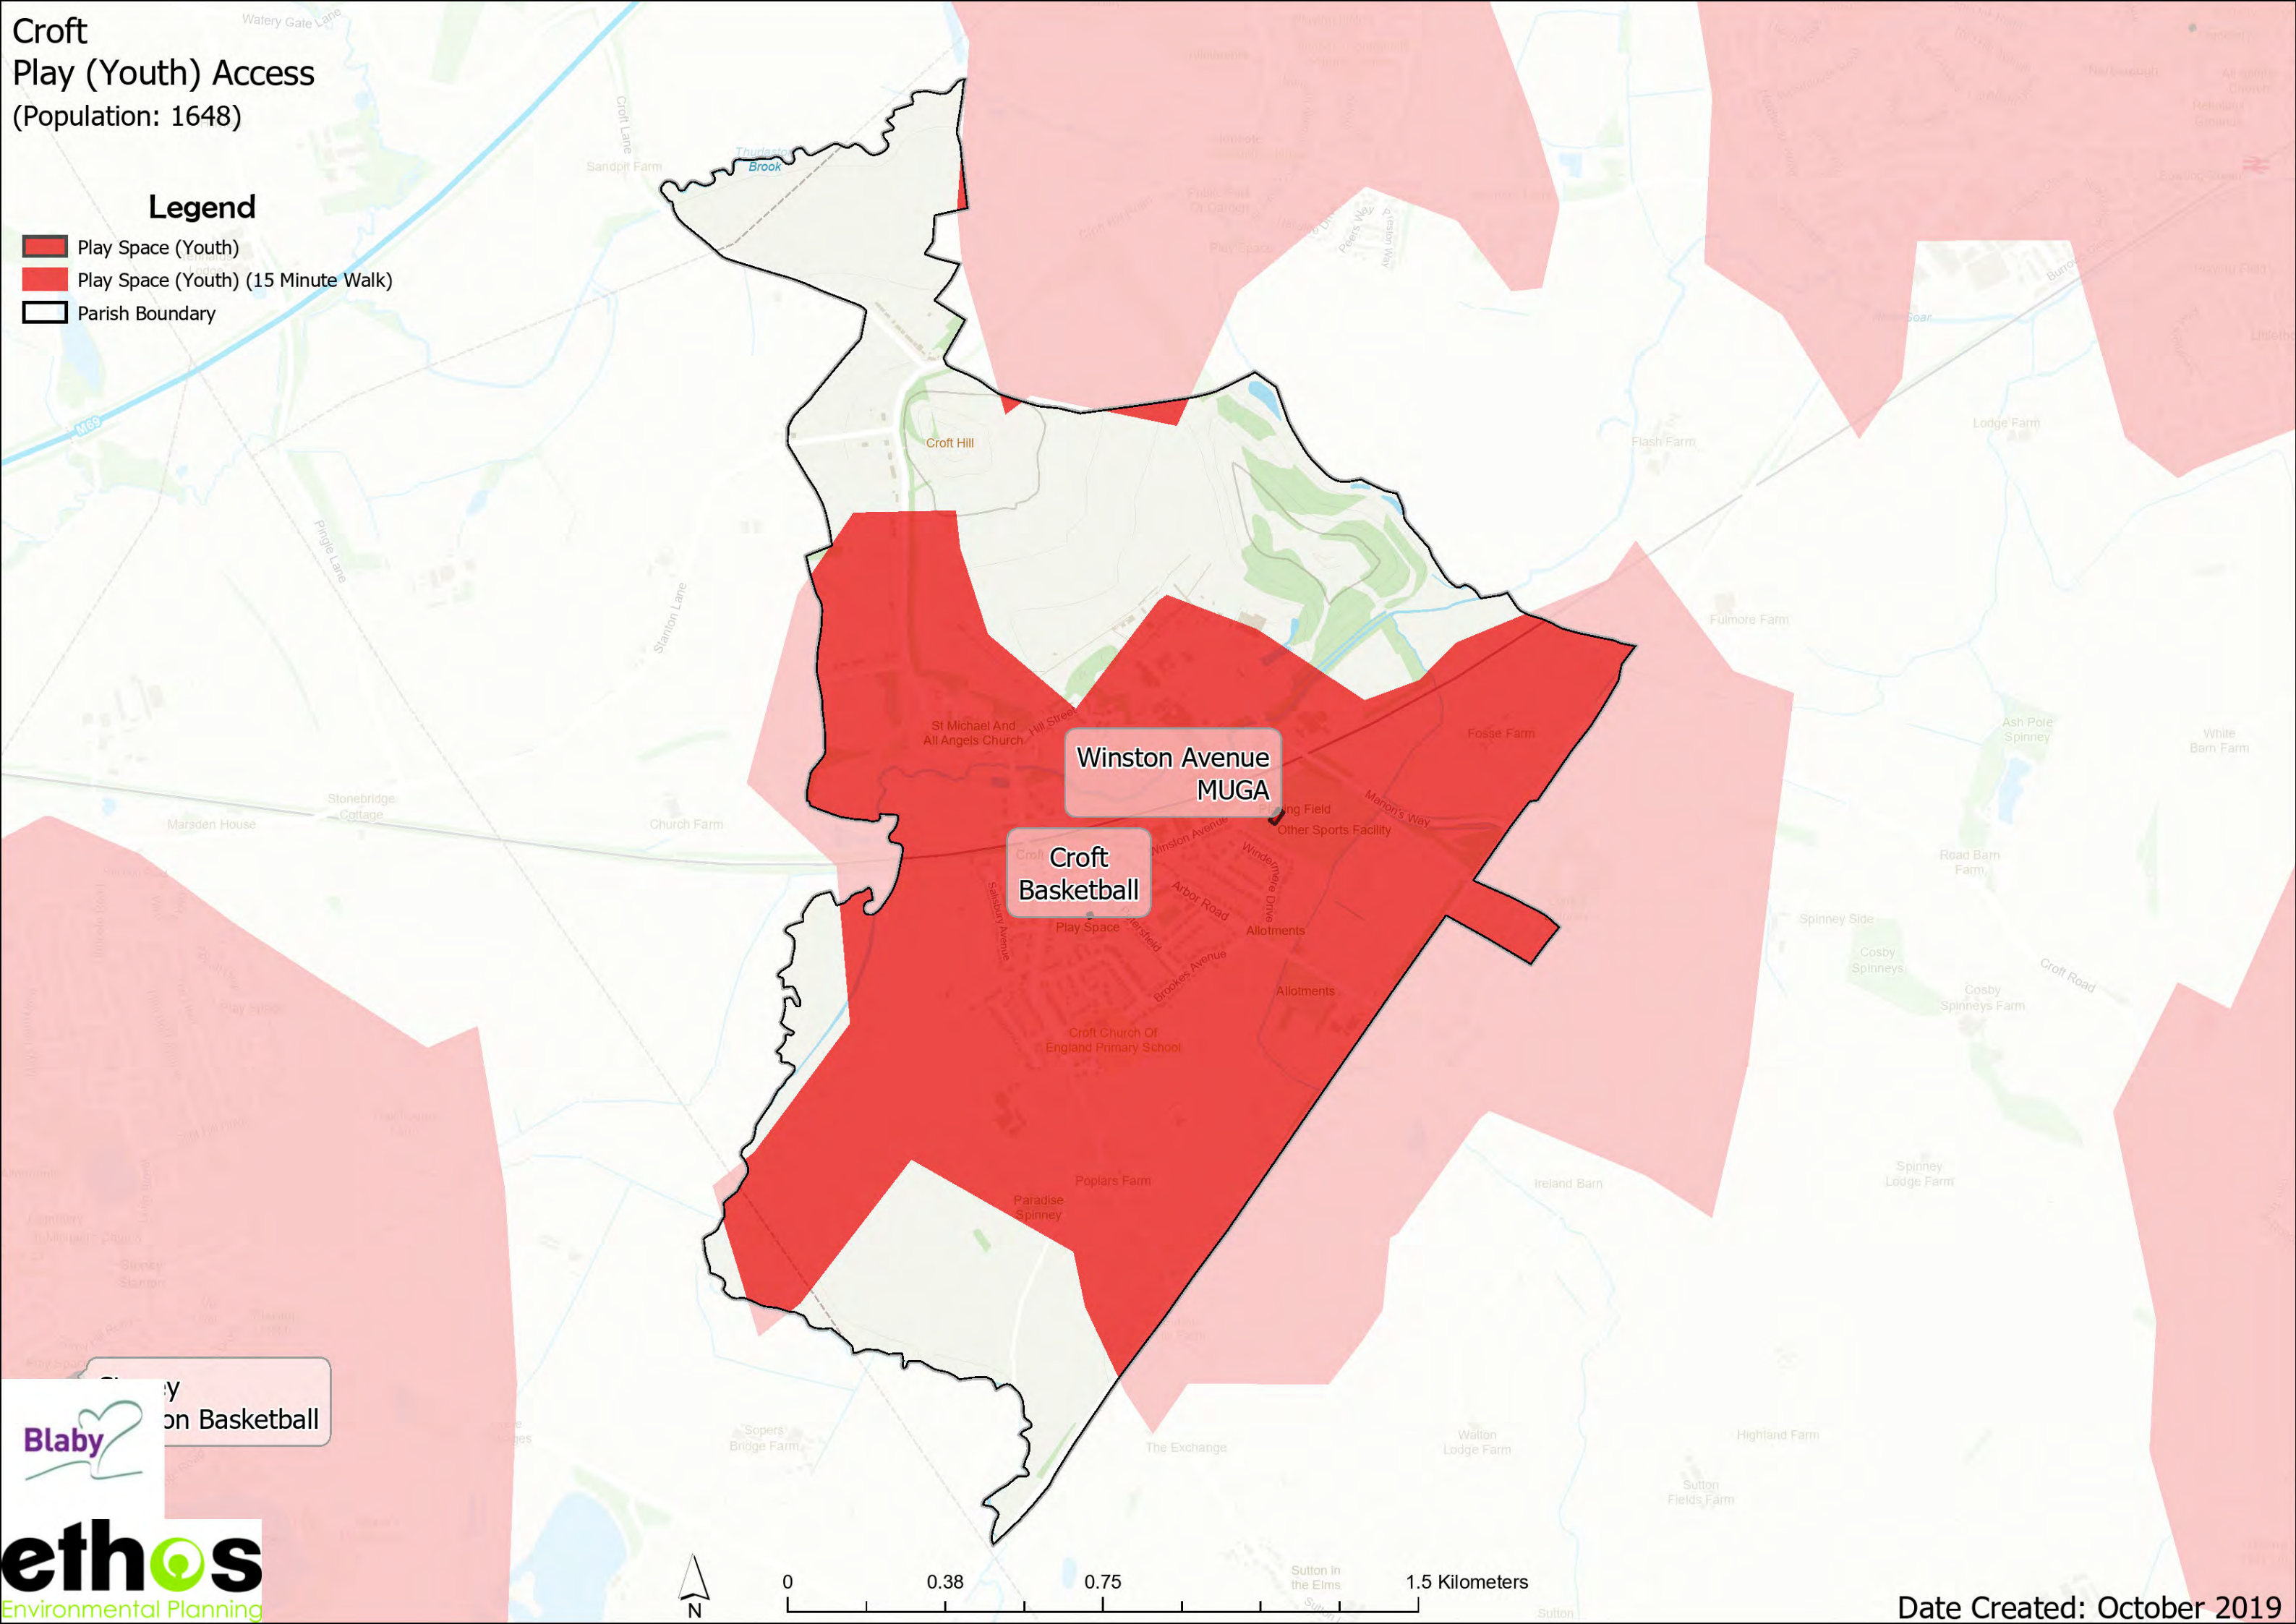

Croft Play (Youth) Access (Population: 1648)

Legend

- Play Space (Youth)
- Play Space (Youth) (15 Minute Walk)
- Parish Boundary