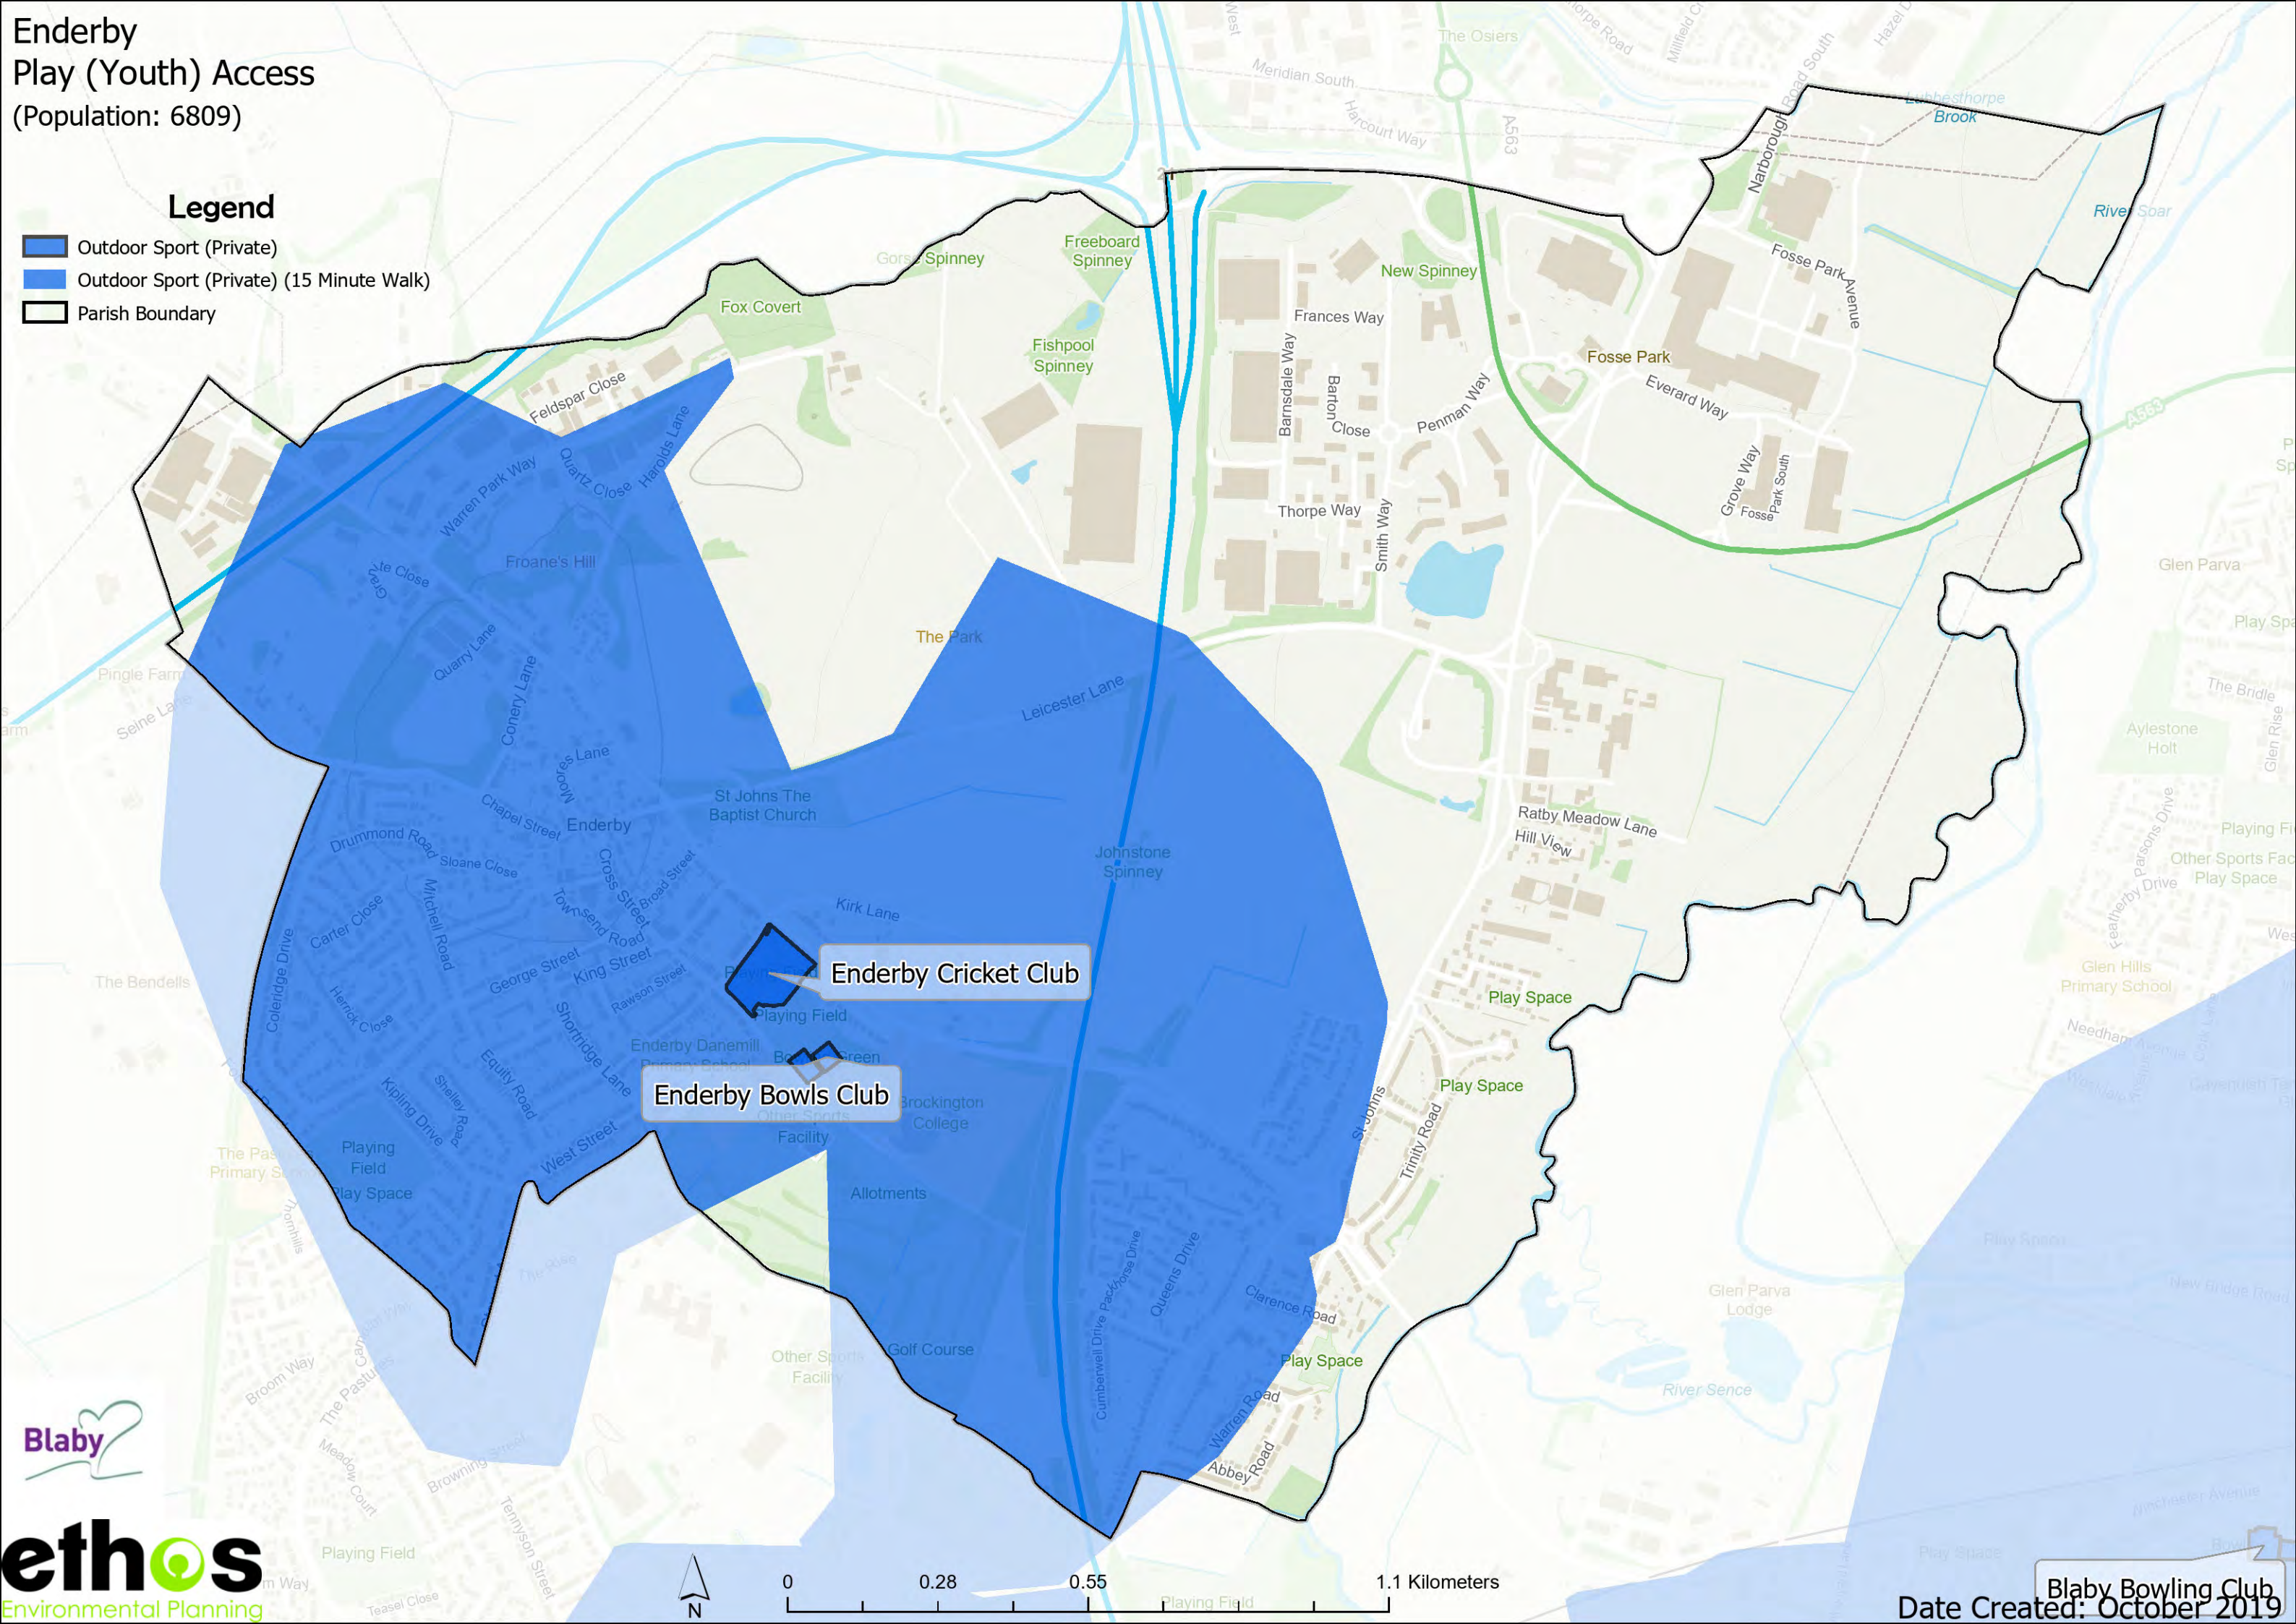

Enderby Play (Youth) Access (Population: 6809)

Legend

- Outdoor Sport (Private)
- Outdoor Sport (Private) (15 Minute Walk)
- Parish Boundary