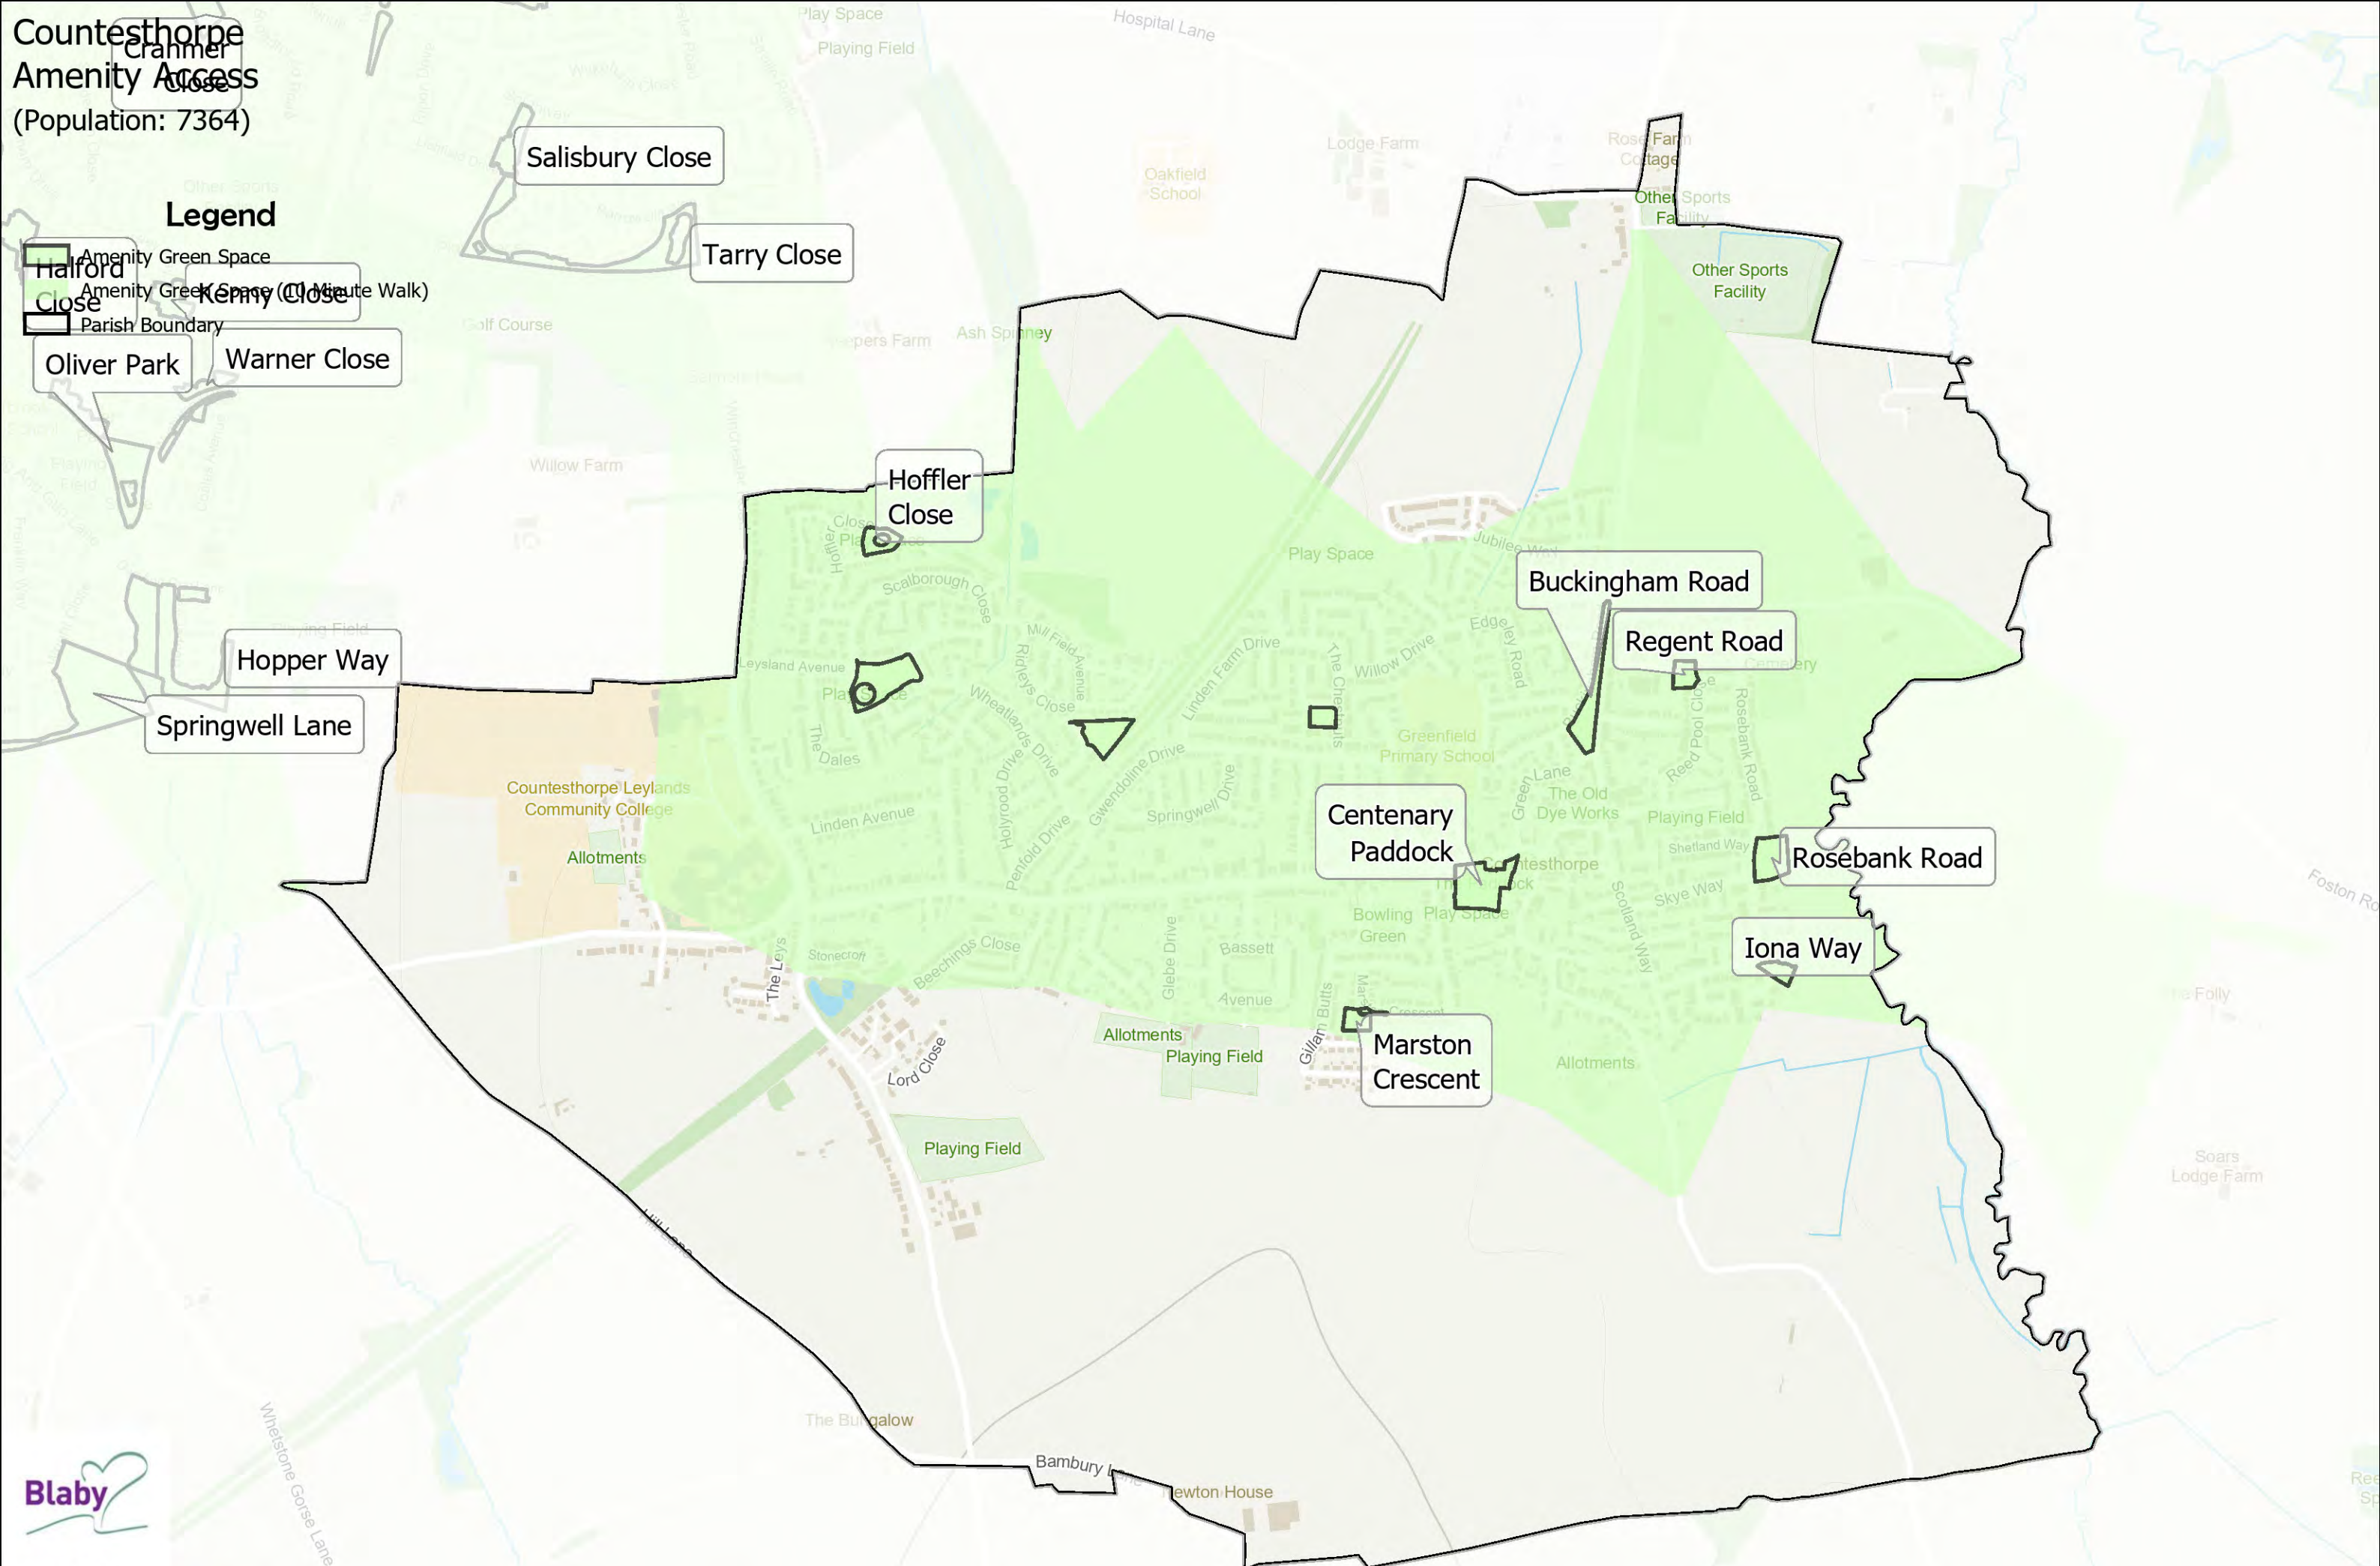

Countesthorpe Amenity Access (Population: 7364)

Legend

- Amenity Green Space
- Amenity Green Space (1 Minute Walk)
- Parish Boundary
- Oliver Park
- Warner Close