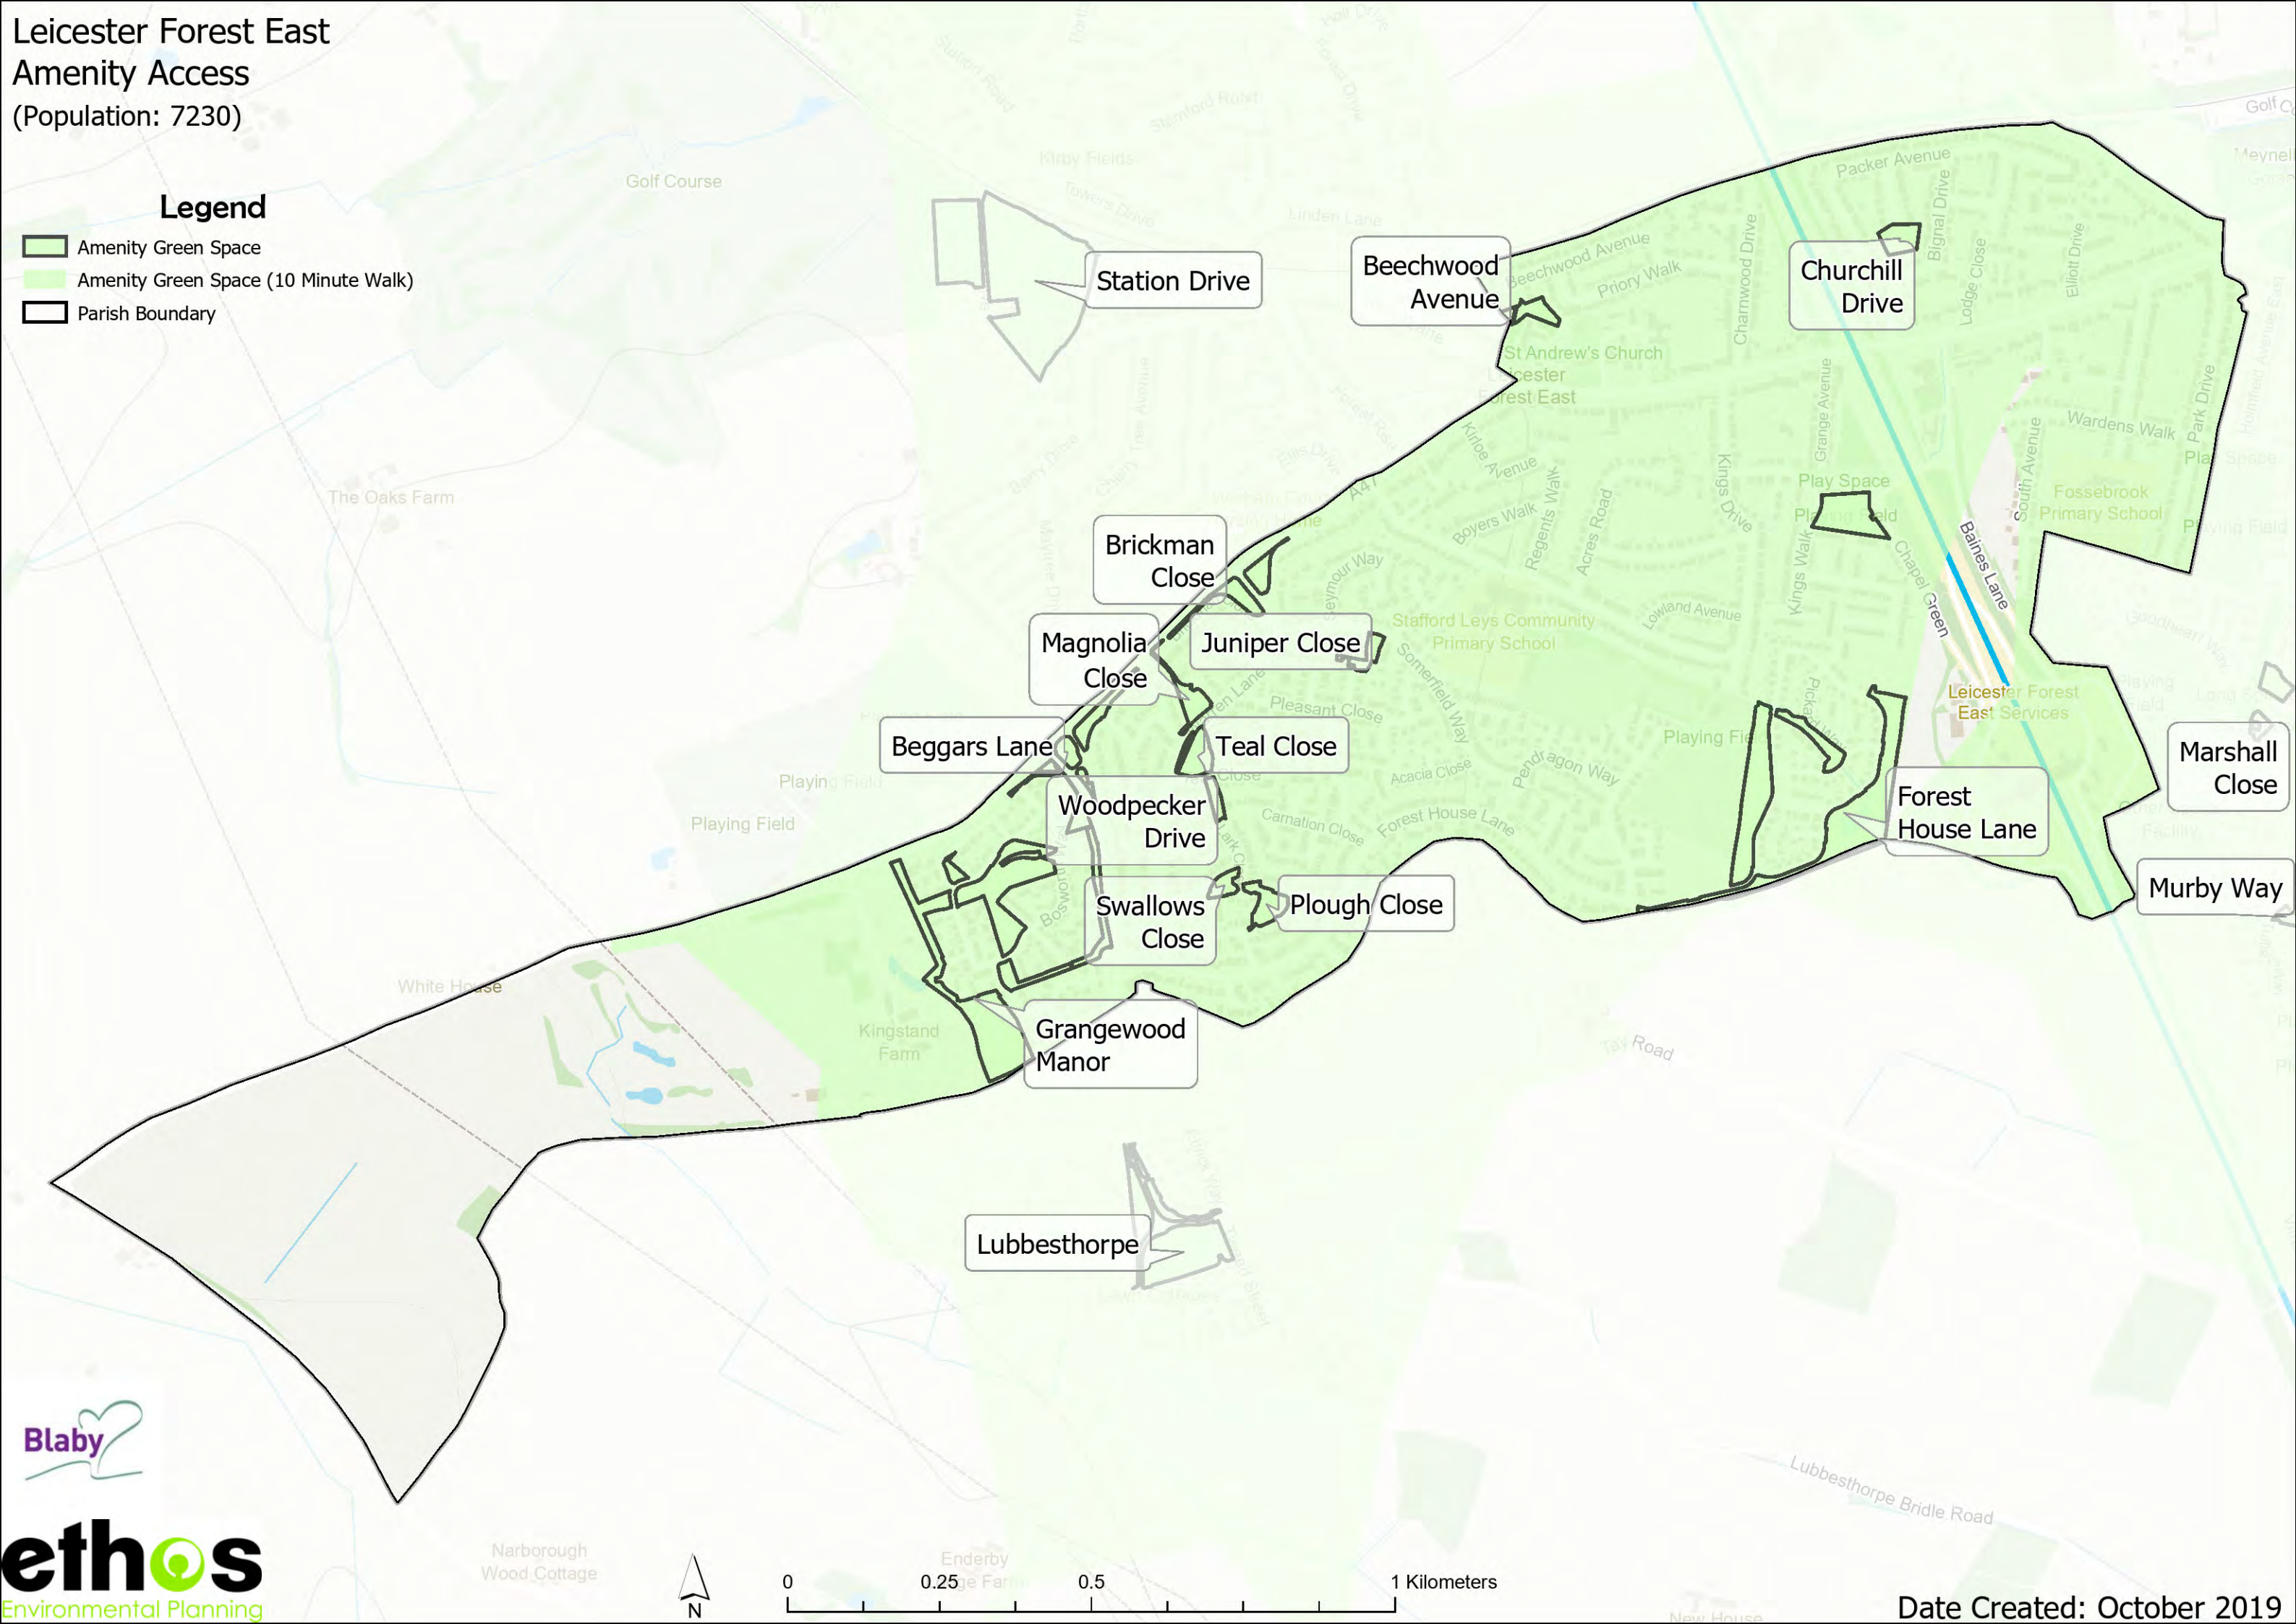

Leicester Forest East Play (Youth) Access (Population: 7230)

Legend

-  Play Space (Youth)
-  Play Space (Youth) (15 Minute Walk)
-  Parish Boundary

Thorpe Astley MUGA

Leicester Forest East Play (Child) Access (Population: 7230)

Legend

-  Play Space (Child)
-  Play Space (Child) (10 Minute Walk)
-  Parish Boundary

Leicester Forest East Parks and Recreation Grounds Access (Population: 7230)

Legend

-  Parks and Recreation Grounds
-  Parks and Recreation Grounds (15 Minute Walk)
-  Parish Boundary

Leicester Forest East Amenity Access (Population: 7230)

Legend

-  Amenity Green Space
-  Amenity Green Space (10 Minute Walk)
-  Parish Boundary

Station Drive

Beechwood Avenue

Churchill Drive

Brickman Close

Magnolia Close

Juniper Close

Beggars Lane

Teal Close

Woodpecker Drive

Swallows Close

Plough Close

Grangewood Manor