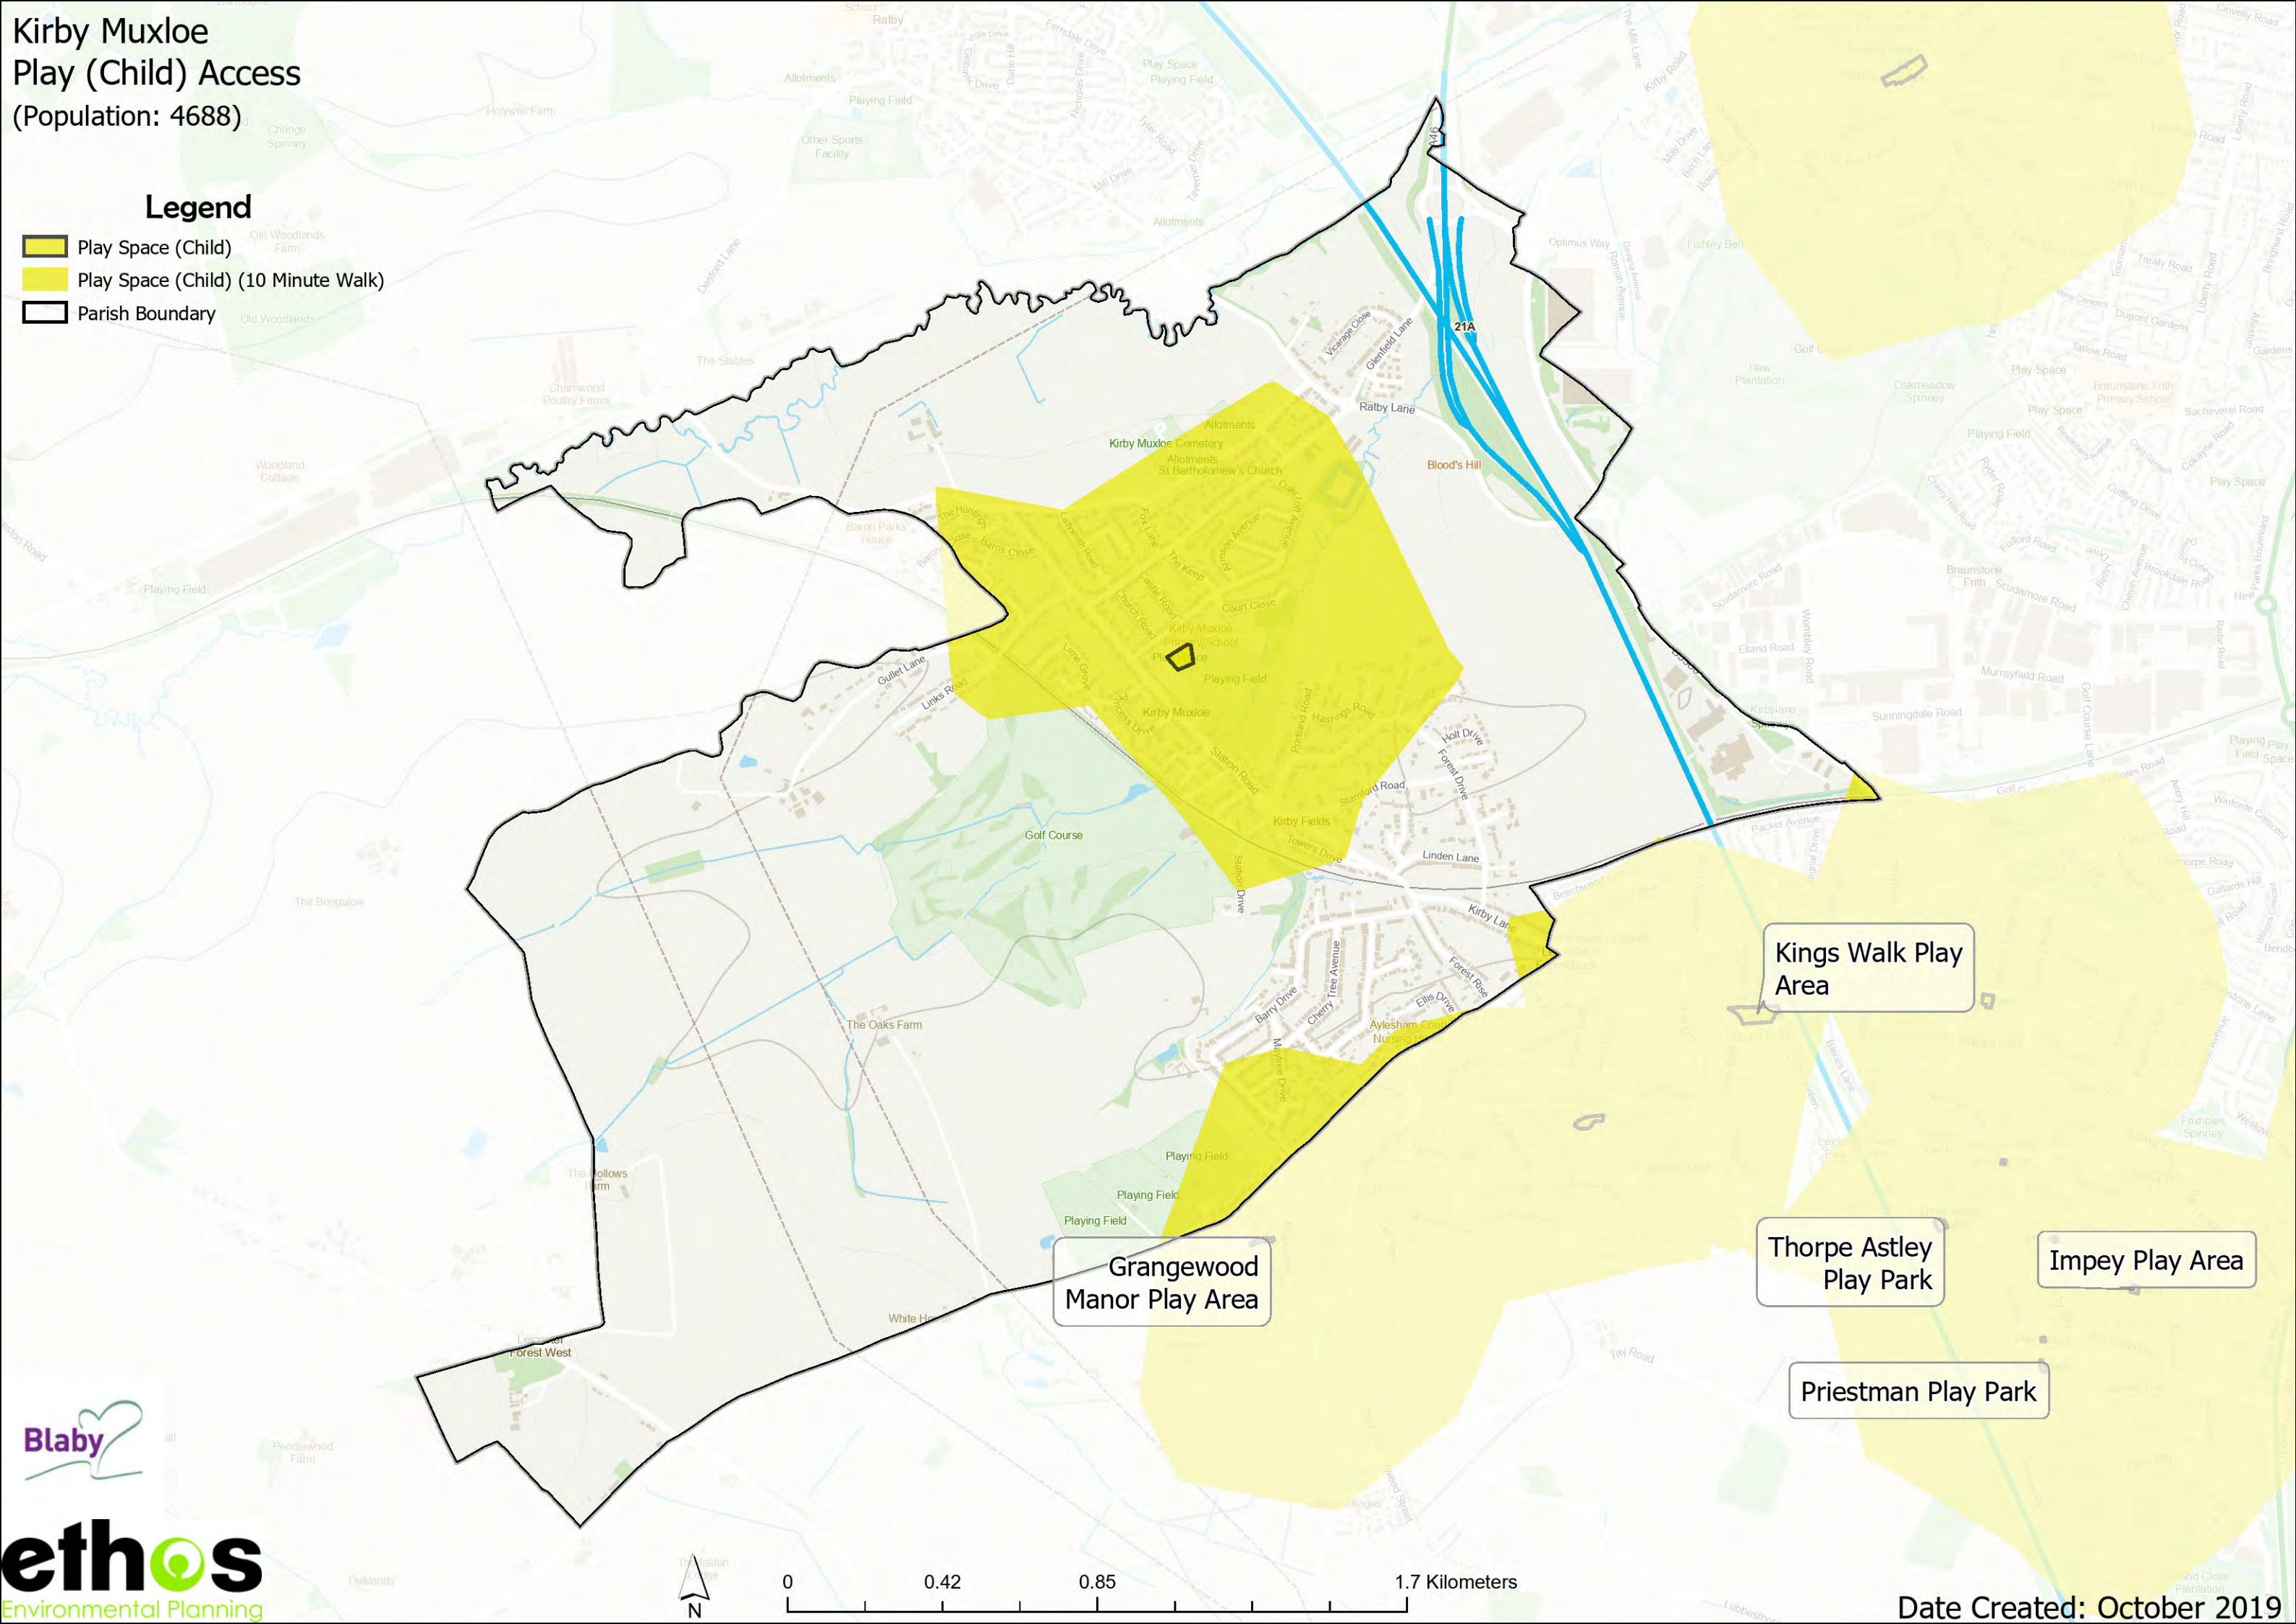

Kirby Muxloe Play (Youth) Access (Population: 4688)

- Legend**
-  Play Space (Youth)
 -  Play Space (Youth) (15 Minute Walk)
 -  Parish Boundary

Thorpe Astley MUGA

Kirby Muxloe Play (Child) Access (Population: 4688)

- Legend**
- Play Space (Child)
 - Play Space (Child) (10 Minute Walk)
 - Parish Boundary

Kirby Muxloe Parks and Recreation Grounds Access (Population: 4688)

Legend

-  Parks and Recreation Grounds
-  Parks and Recreation Grounds (15 Minute Walk)
-  Parish Boundary

Leicester Forest East Amenity Access (Population: 7230)

Legend

-  Amenity Green Space
-  Amenity Green Space (10 Minute Walk)
-  Parish Boundary

Station Drive

Beechwood Avenue

Churchill Drive

Brickman Close