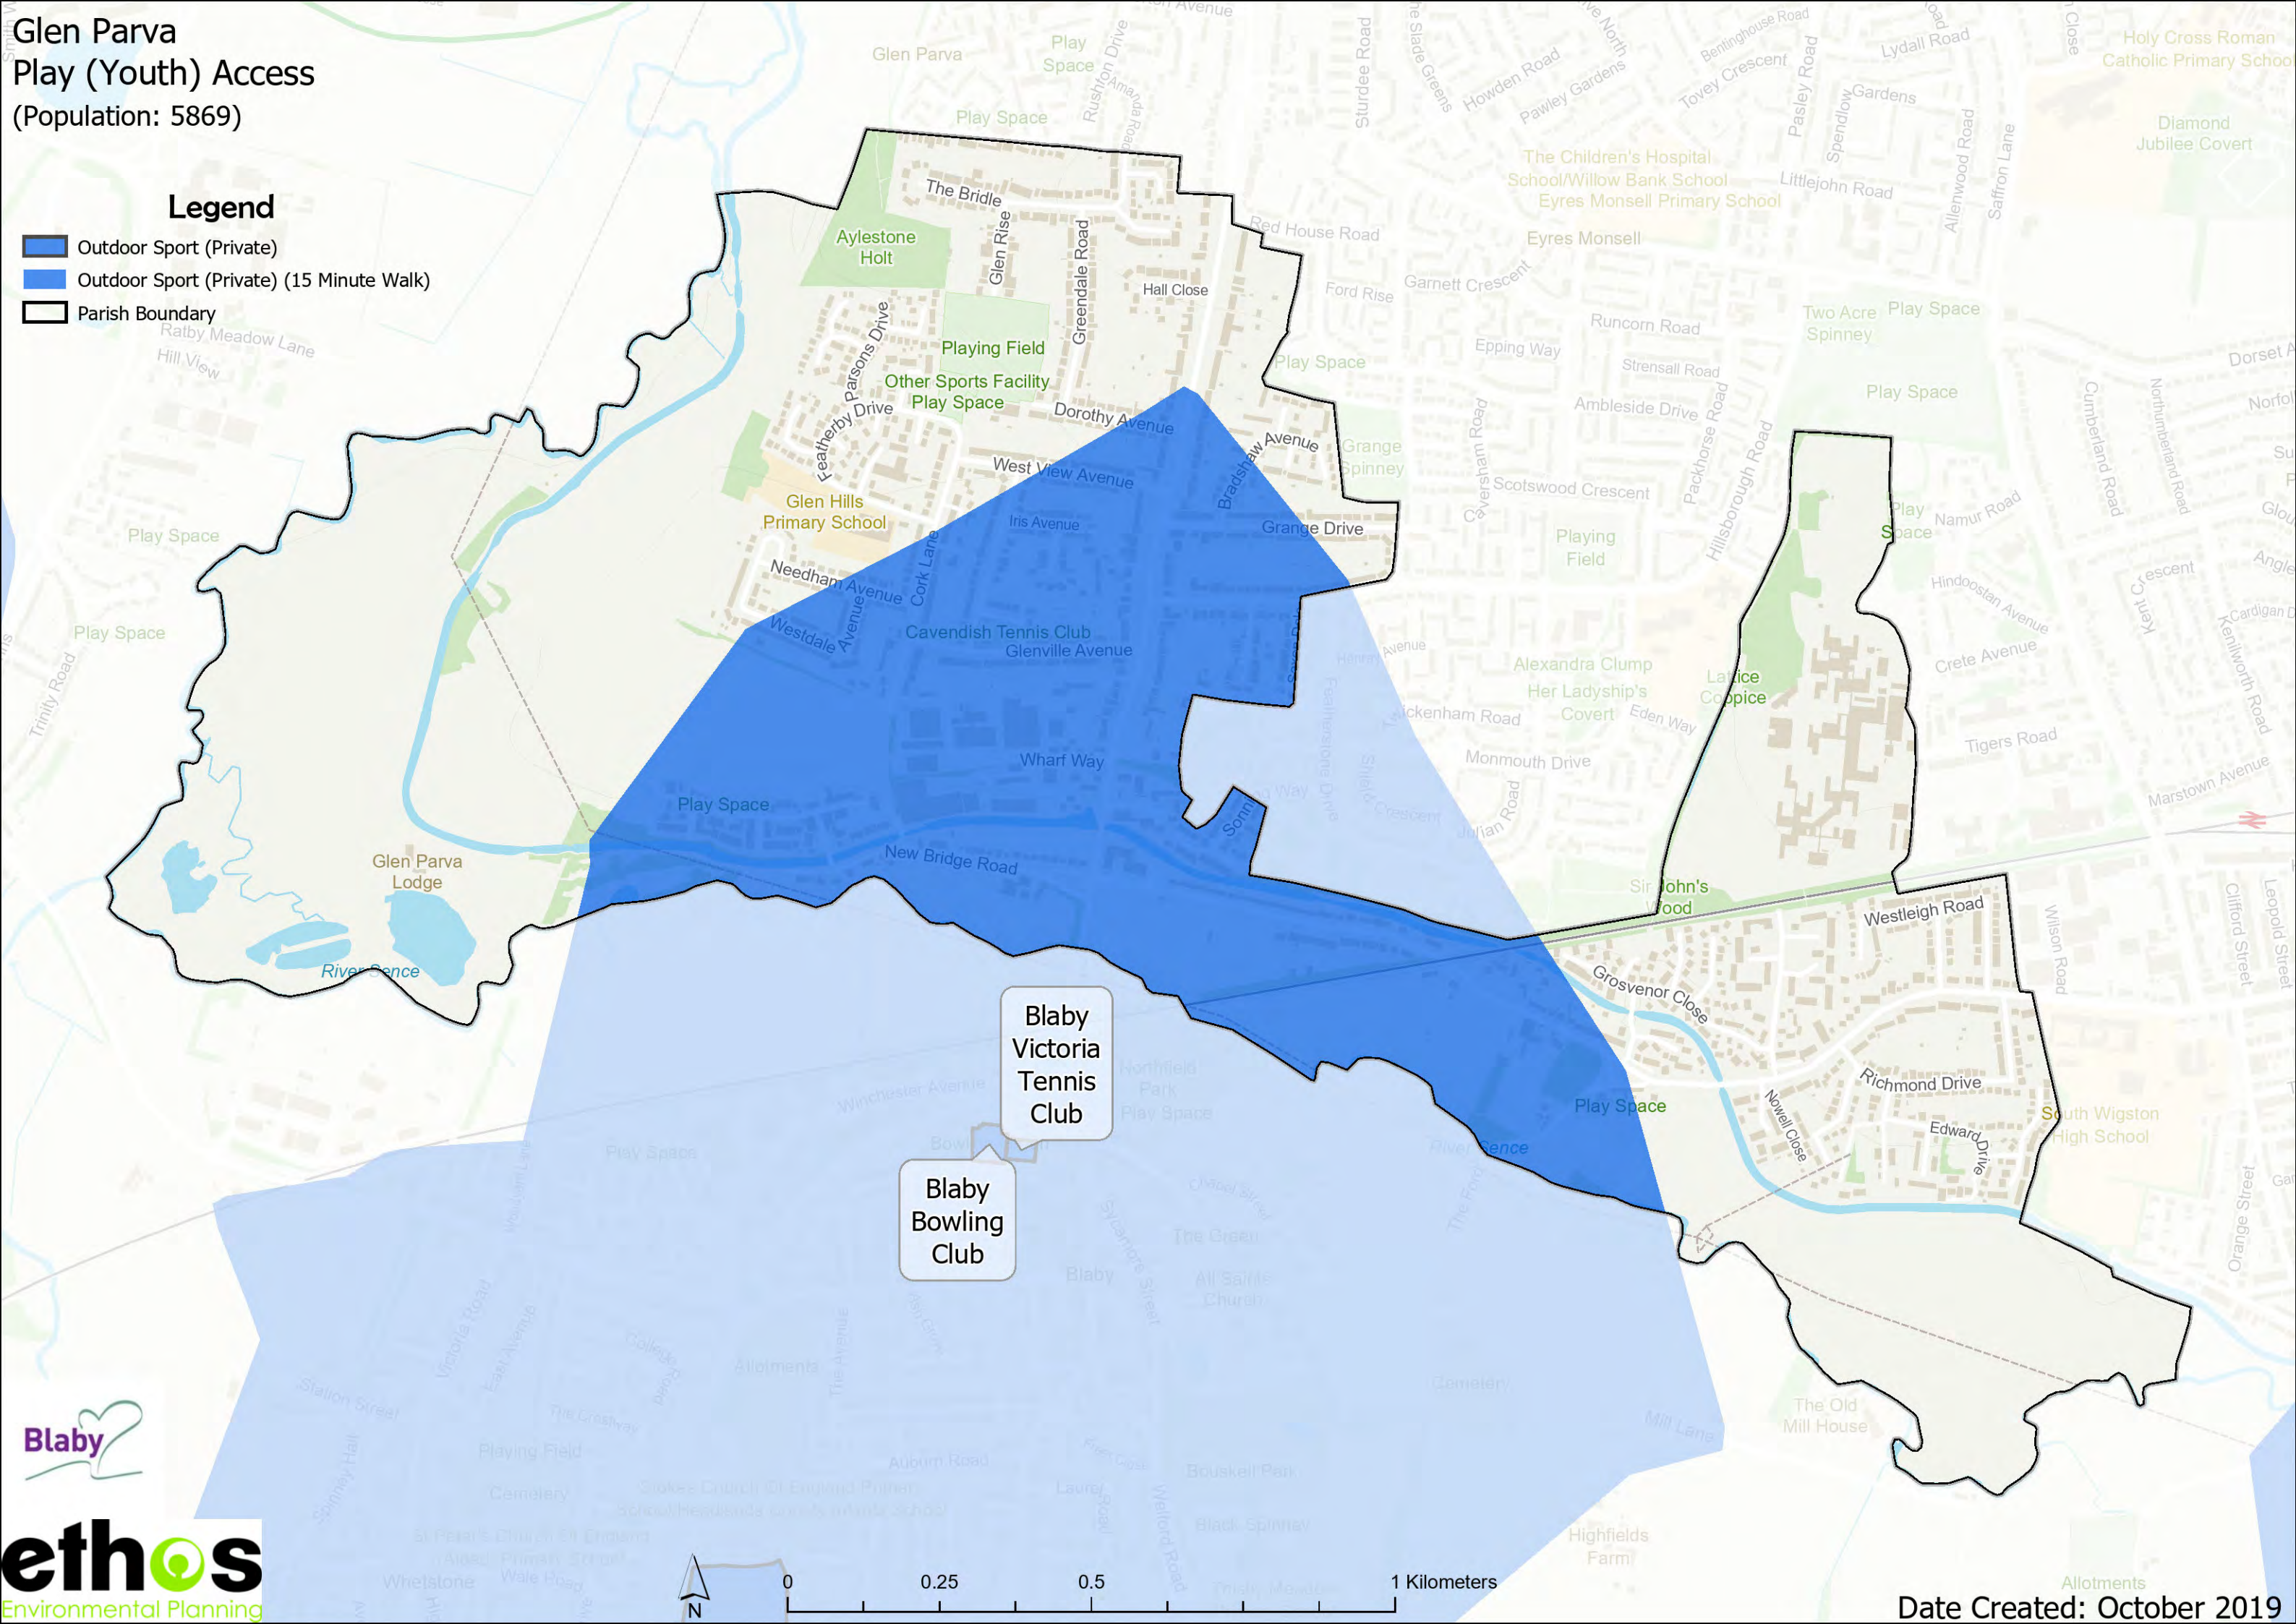

Glen Parva Play (Youth) Access (Population: 5869)

Legend

-  Outdoor Sport (Private)
-  Outdoor Sport (Private) (15 Minute Walk)
-  Parish Boundary

Date Created: October 2019

Glen Parva Play (Youth) Access (Population: 5869)

- Legend**
-  Play Space (Youth)
 -  Play Space (Youth) (15 Minute Walk)
 -  Parish Boundary

Date Created: October 2019

Glen Parva Play (Child) Access (Population: 5869)

- ### Legend
- Play Space (Child)
 - Play Space (Child) (10 Minute Walk)
 - Parish Boundary

Date Created: October 2019

Glen Parva Parks and Recreation Grounds Access (Population: 5869)

Legend

-  Parks and Recreation Grounds
-  Parks and Recreation Grounds (15 Minute Walk)
-  Parish Boundary

Trinity Road