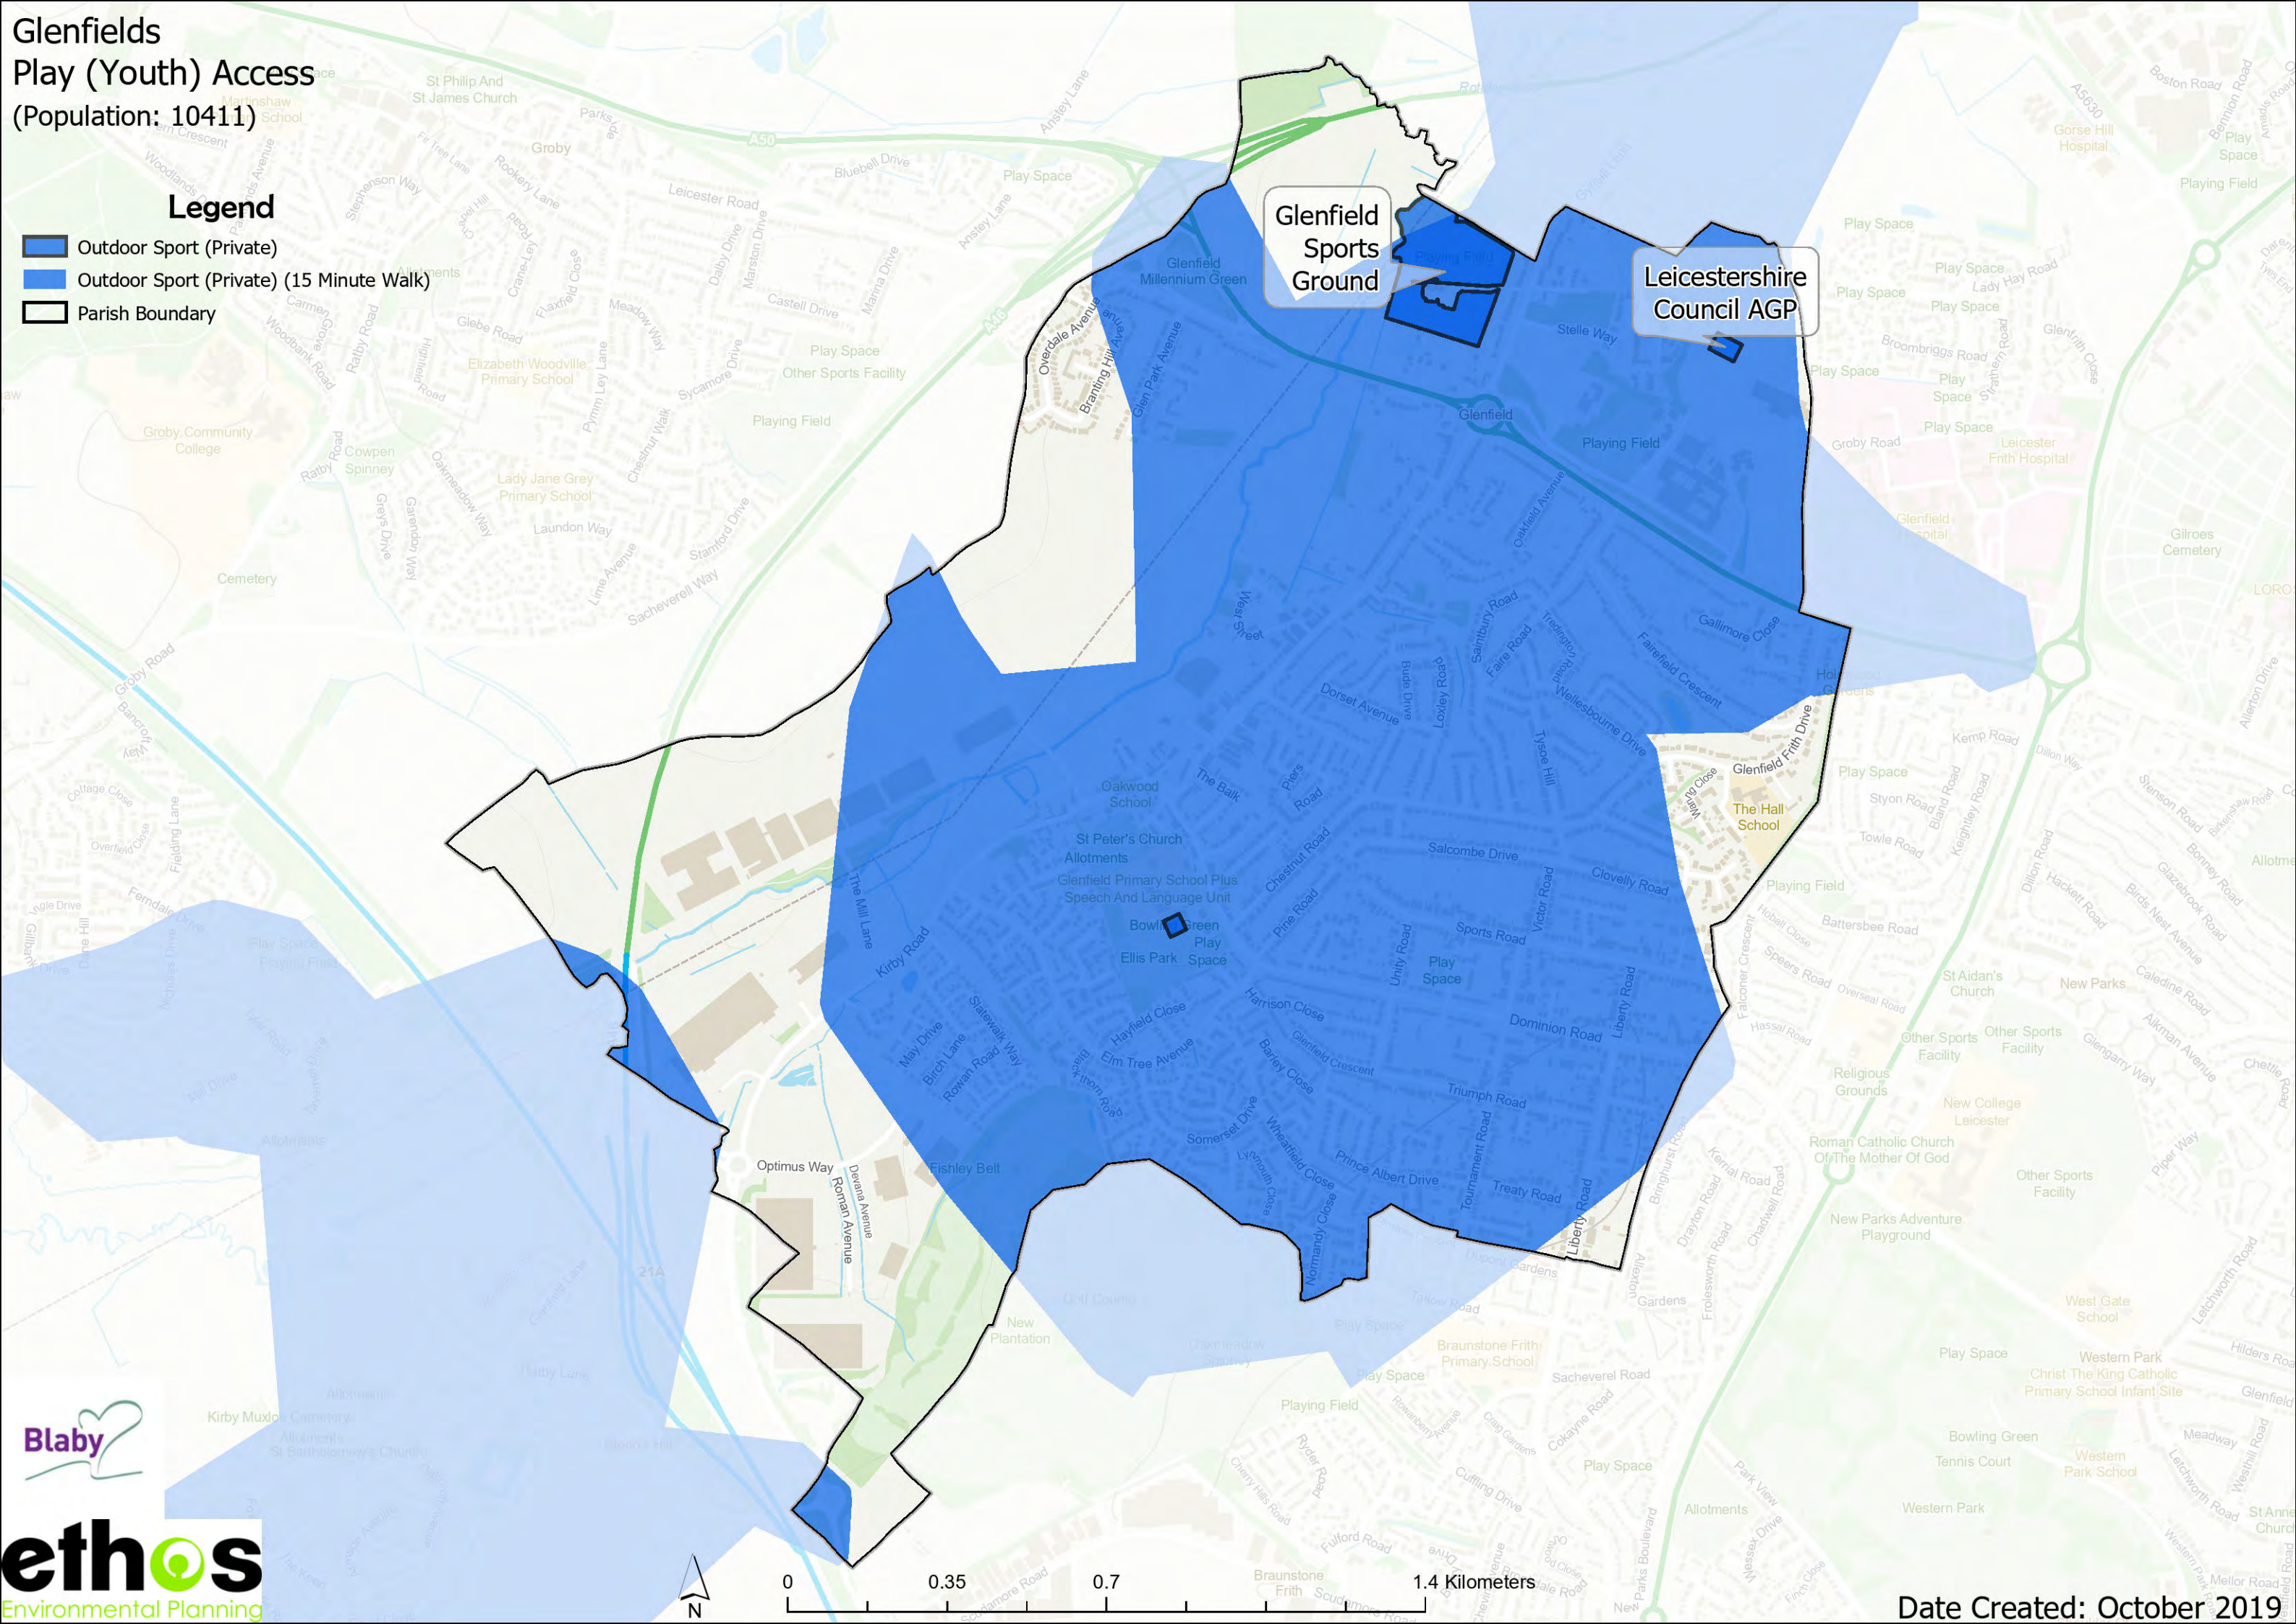

Glenfields Play (Youth) Access (Population: 10411)

1. ### Legend
2. Outdoor Sport (Private)
   - Outdoor Sport (Private) (15 Minute Walk)
   - Parish Boundary