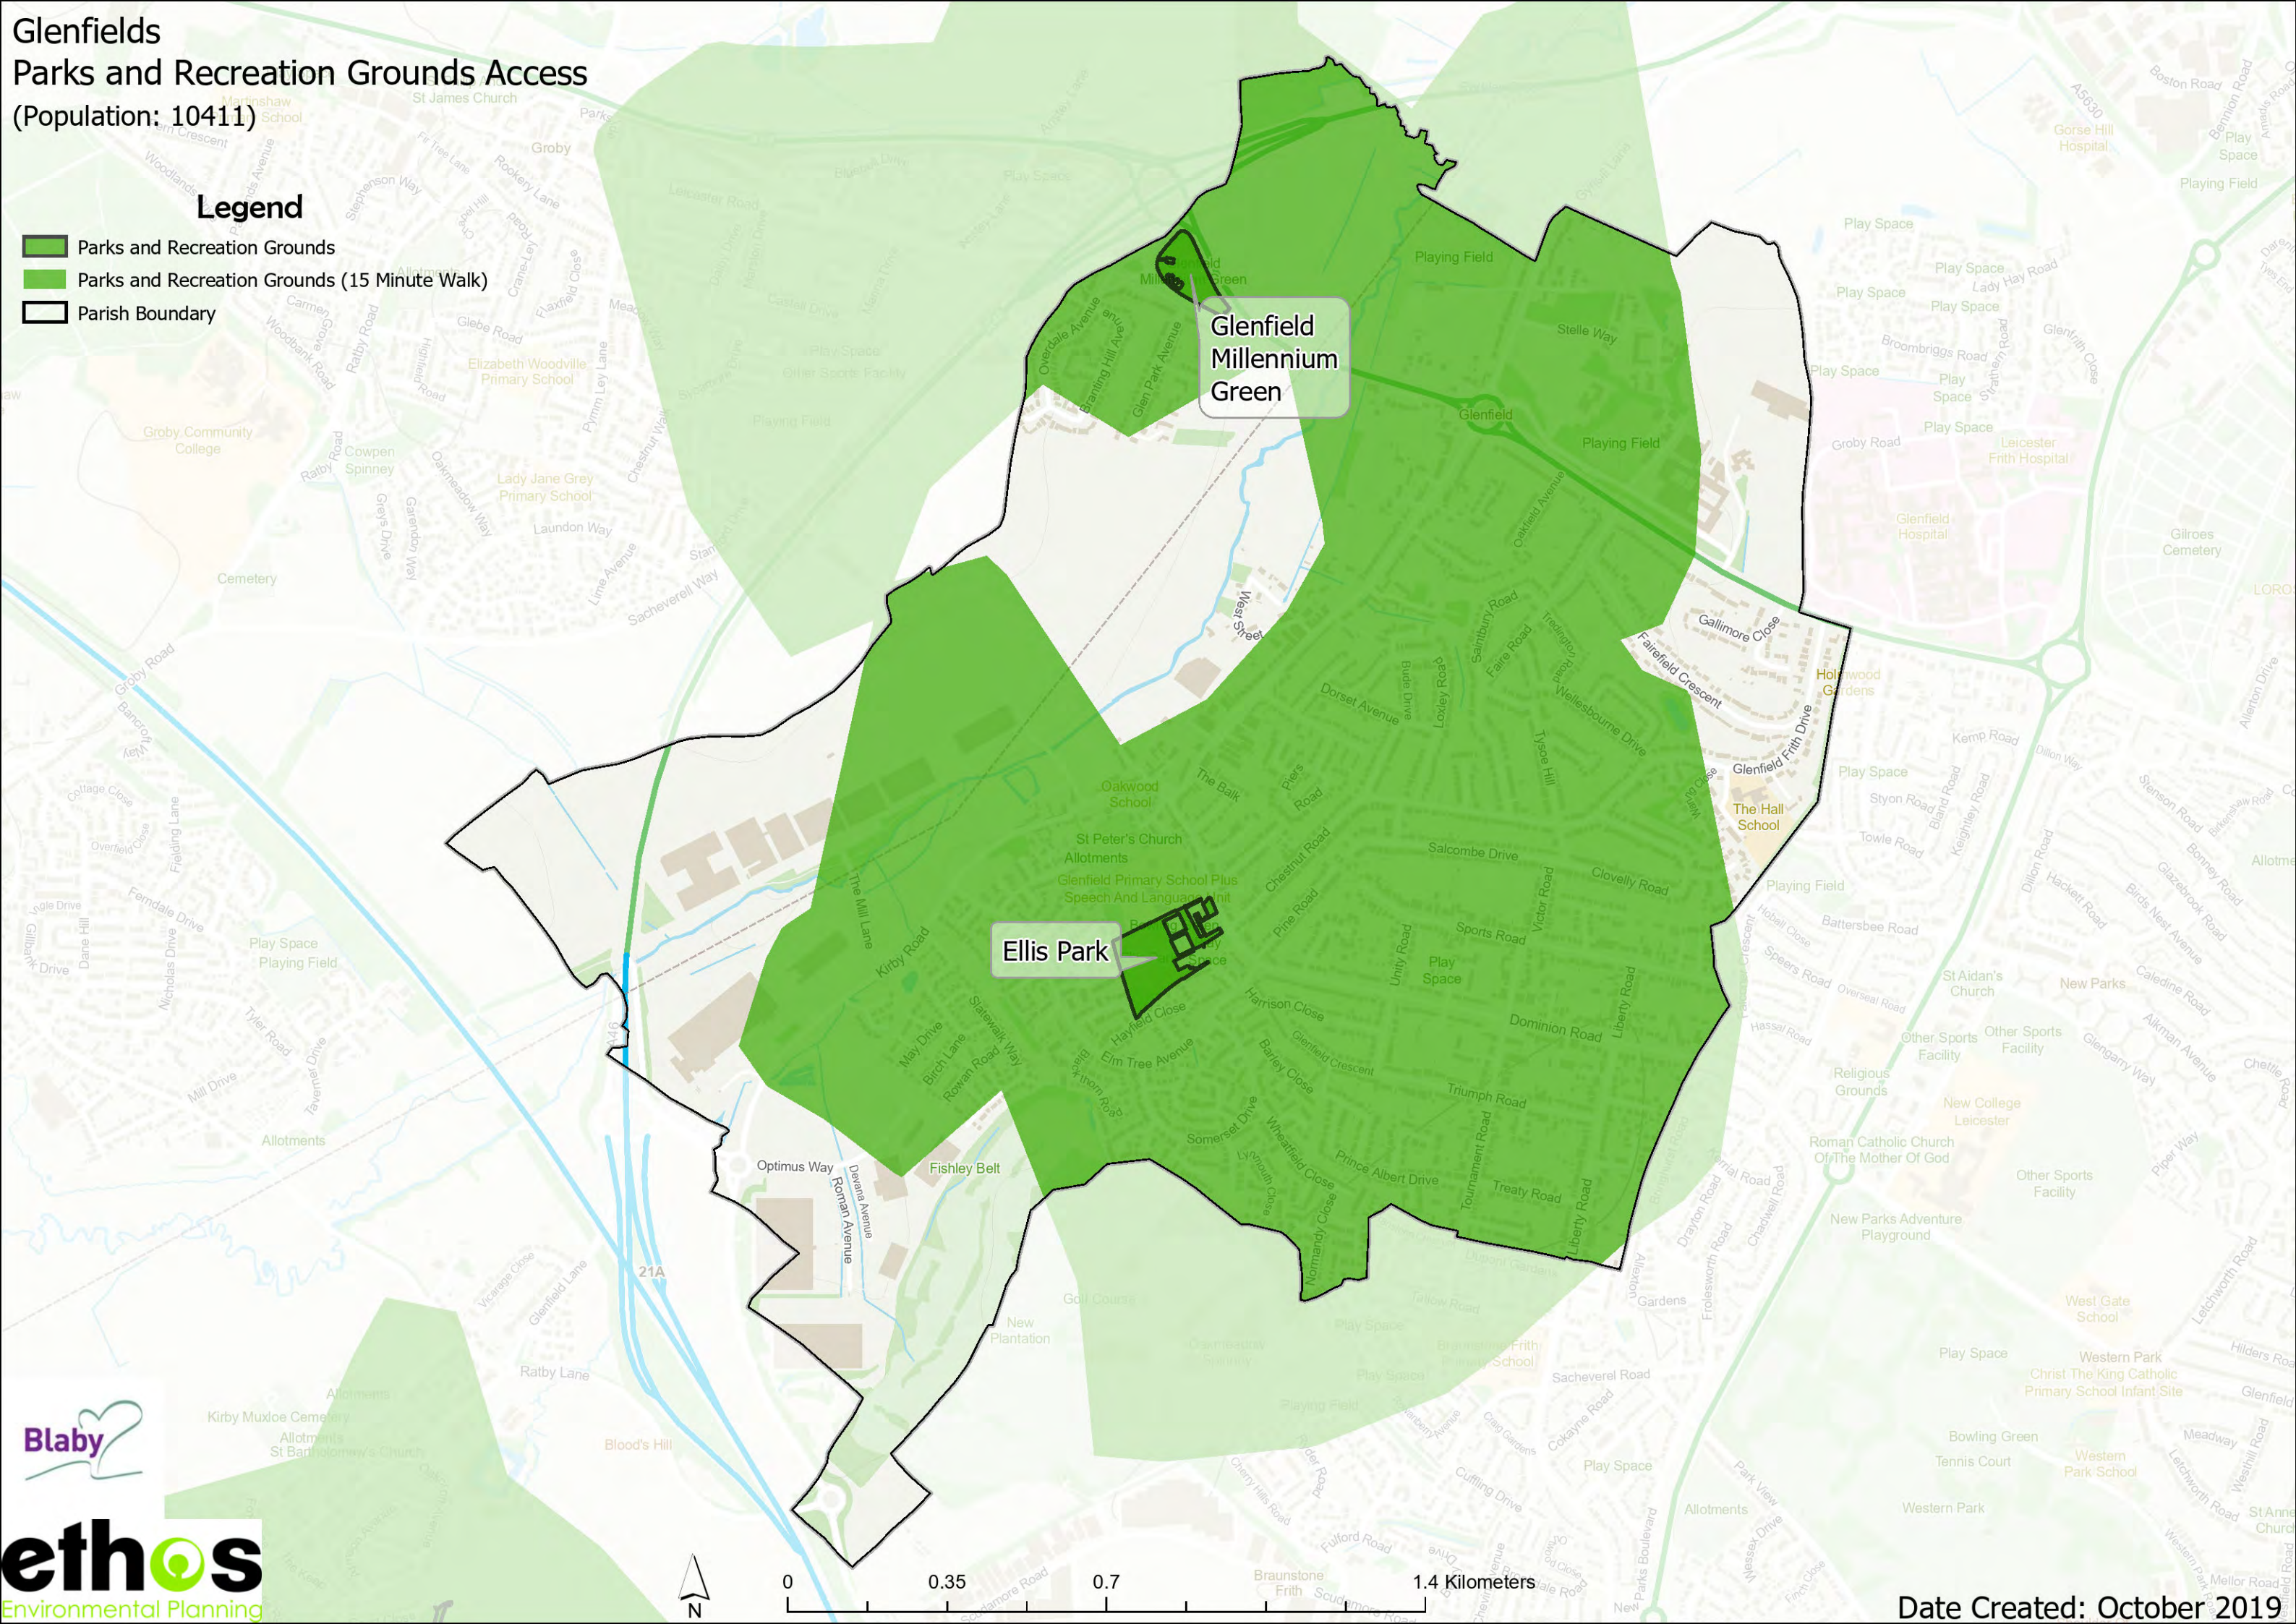

Glenfields Parks and Recreation Grounds Access (Population: 10411)

Legend

- Parks and Recreation Grounds
- Parks and Recreation Grounds (15 Minute Walk)
- Parish Boundary

Glenfield Millennium Green

Ellis Park