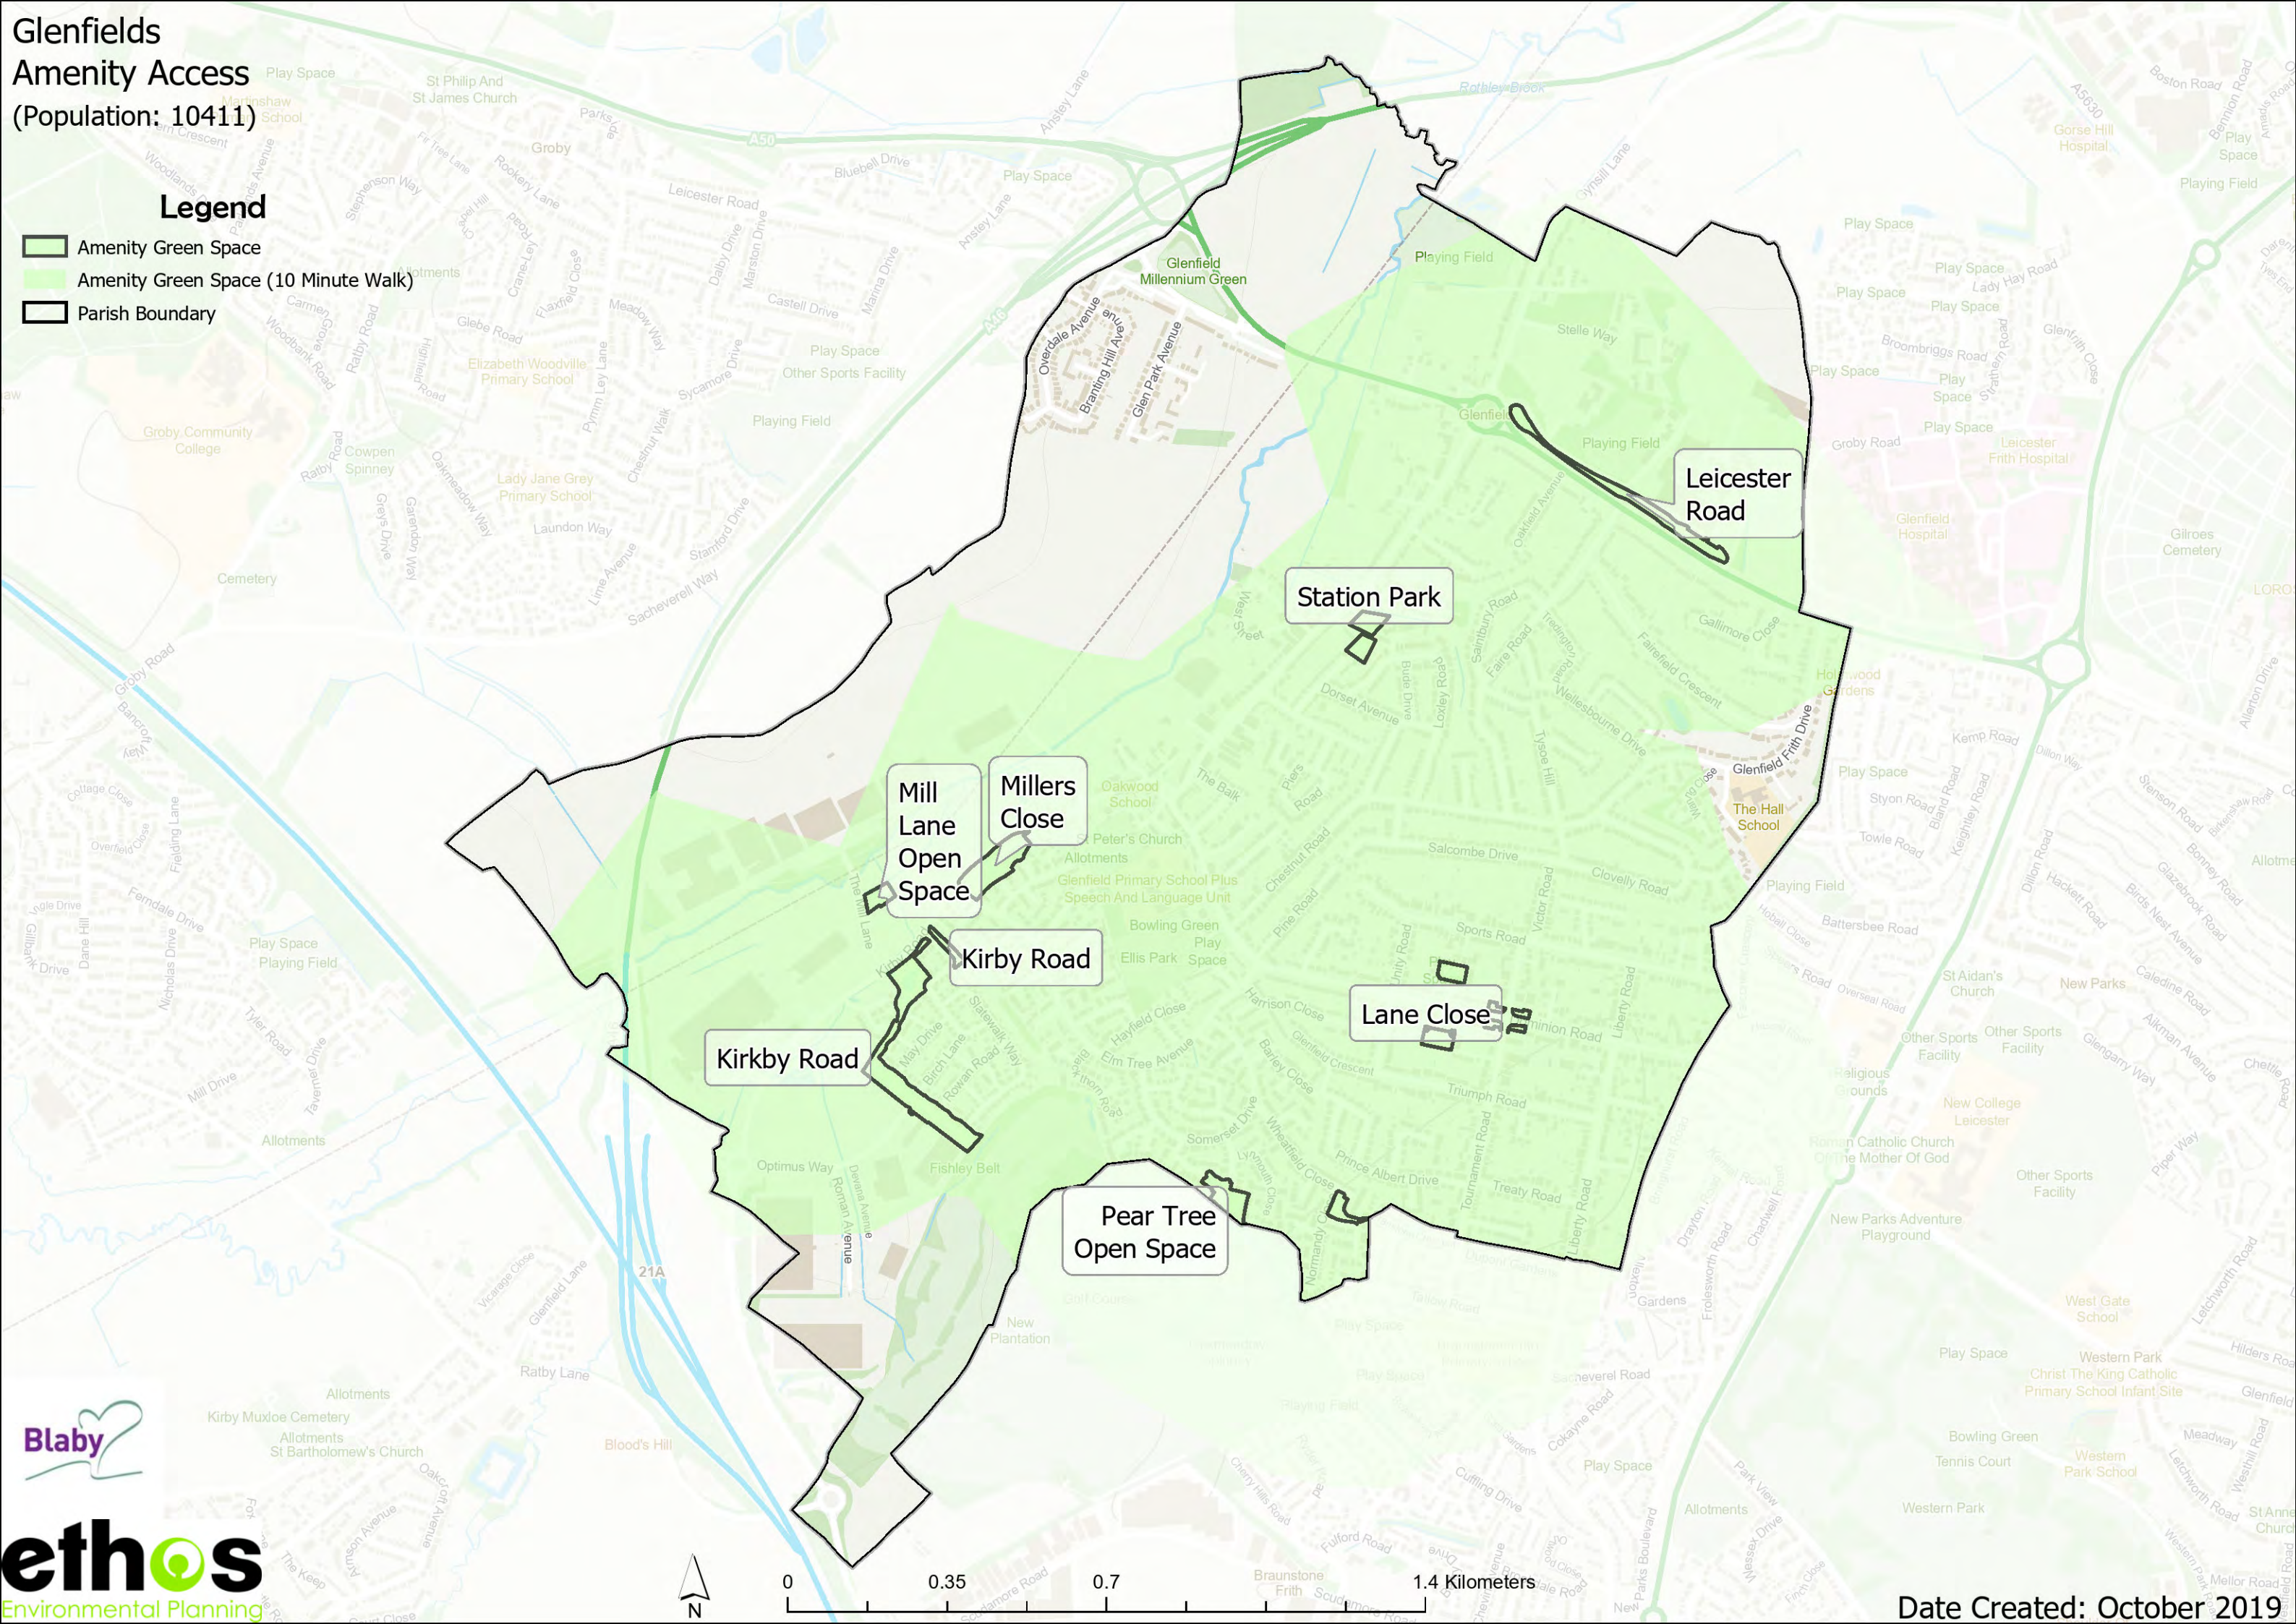

Legend

-  Parks and Recreation Grounds
-  Parks and Recreation Grounds (15 Minute Walk)
-  Parish Boundary

Glenfield Millennium Green

Ellis Park

Glenfields Amenity Access (Population: 10411)

Legend

-  Amenity Green Space
-  Amenity Green Space (10 Minute Walk)
-  Parish Boundary