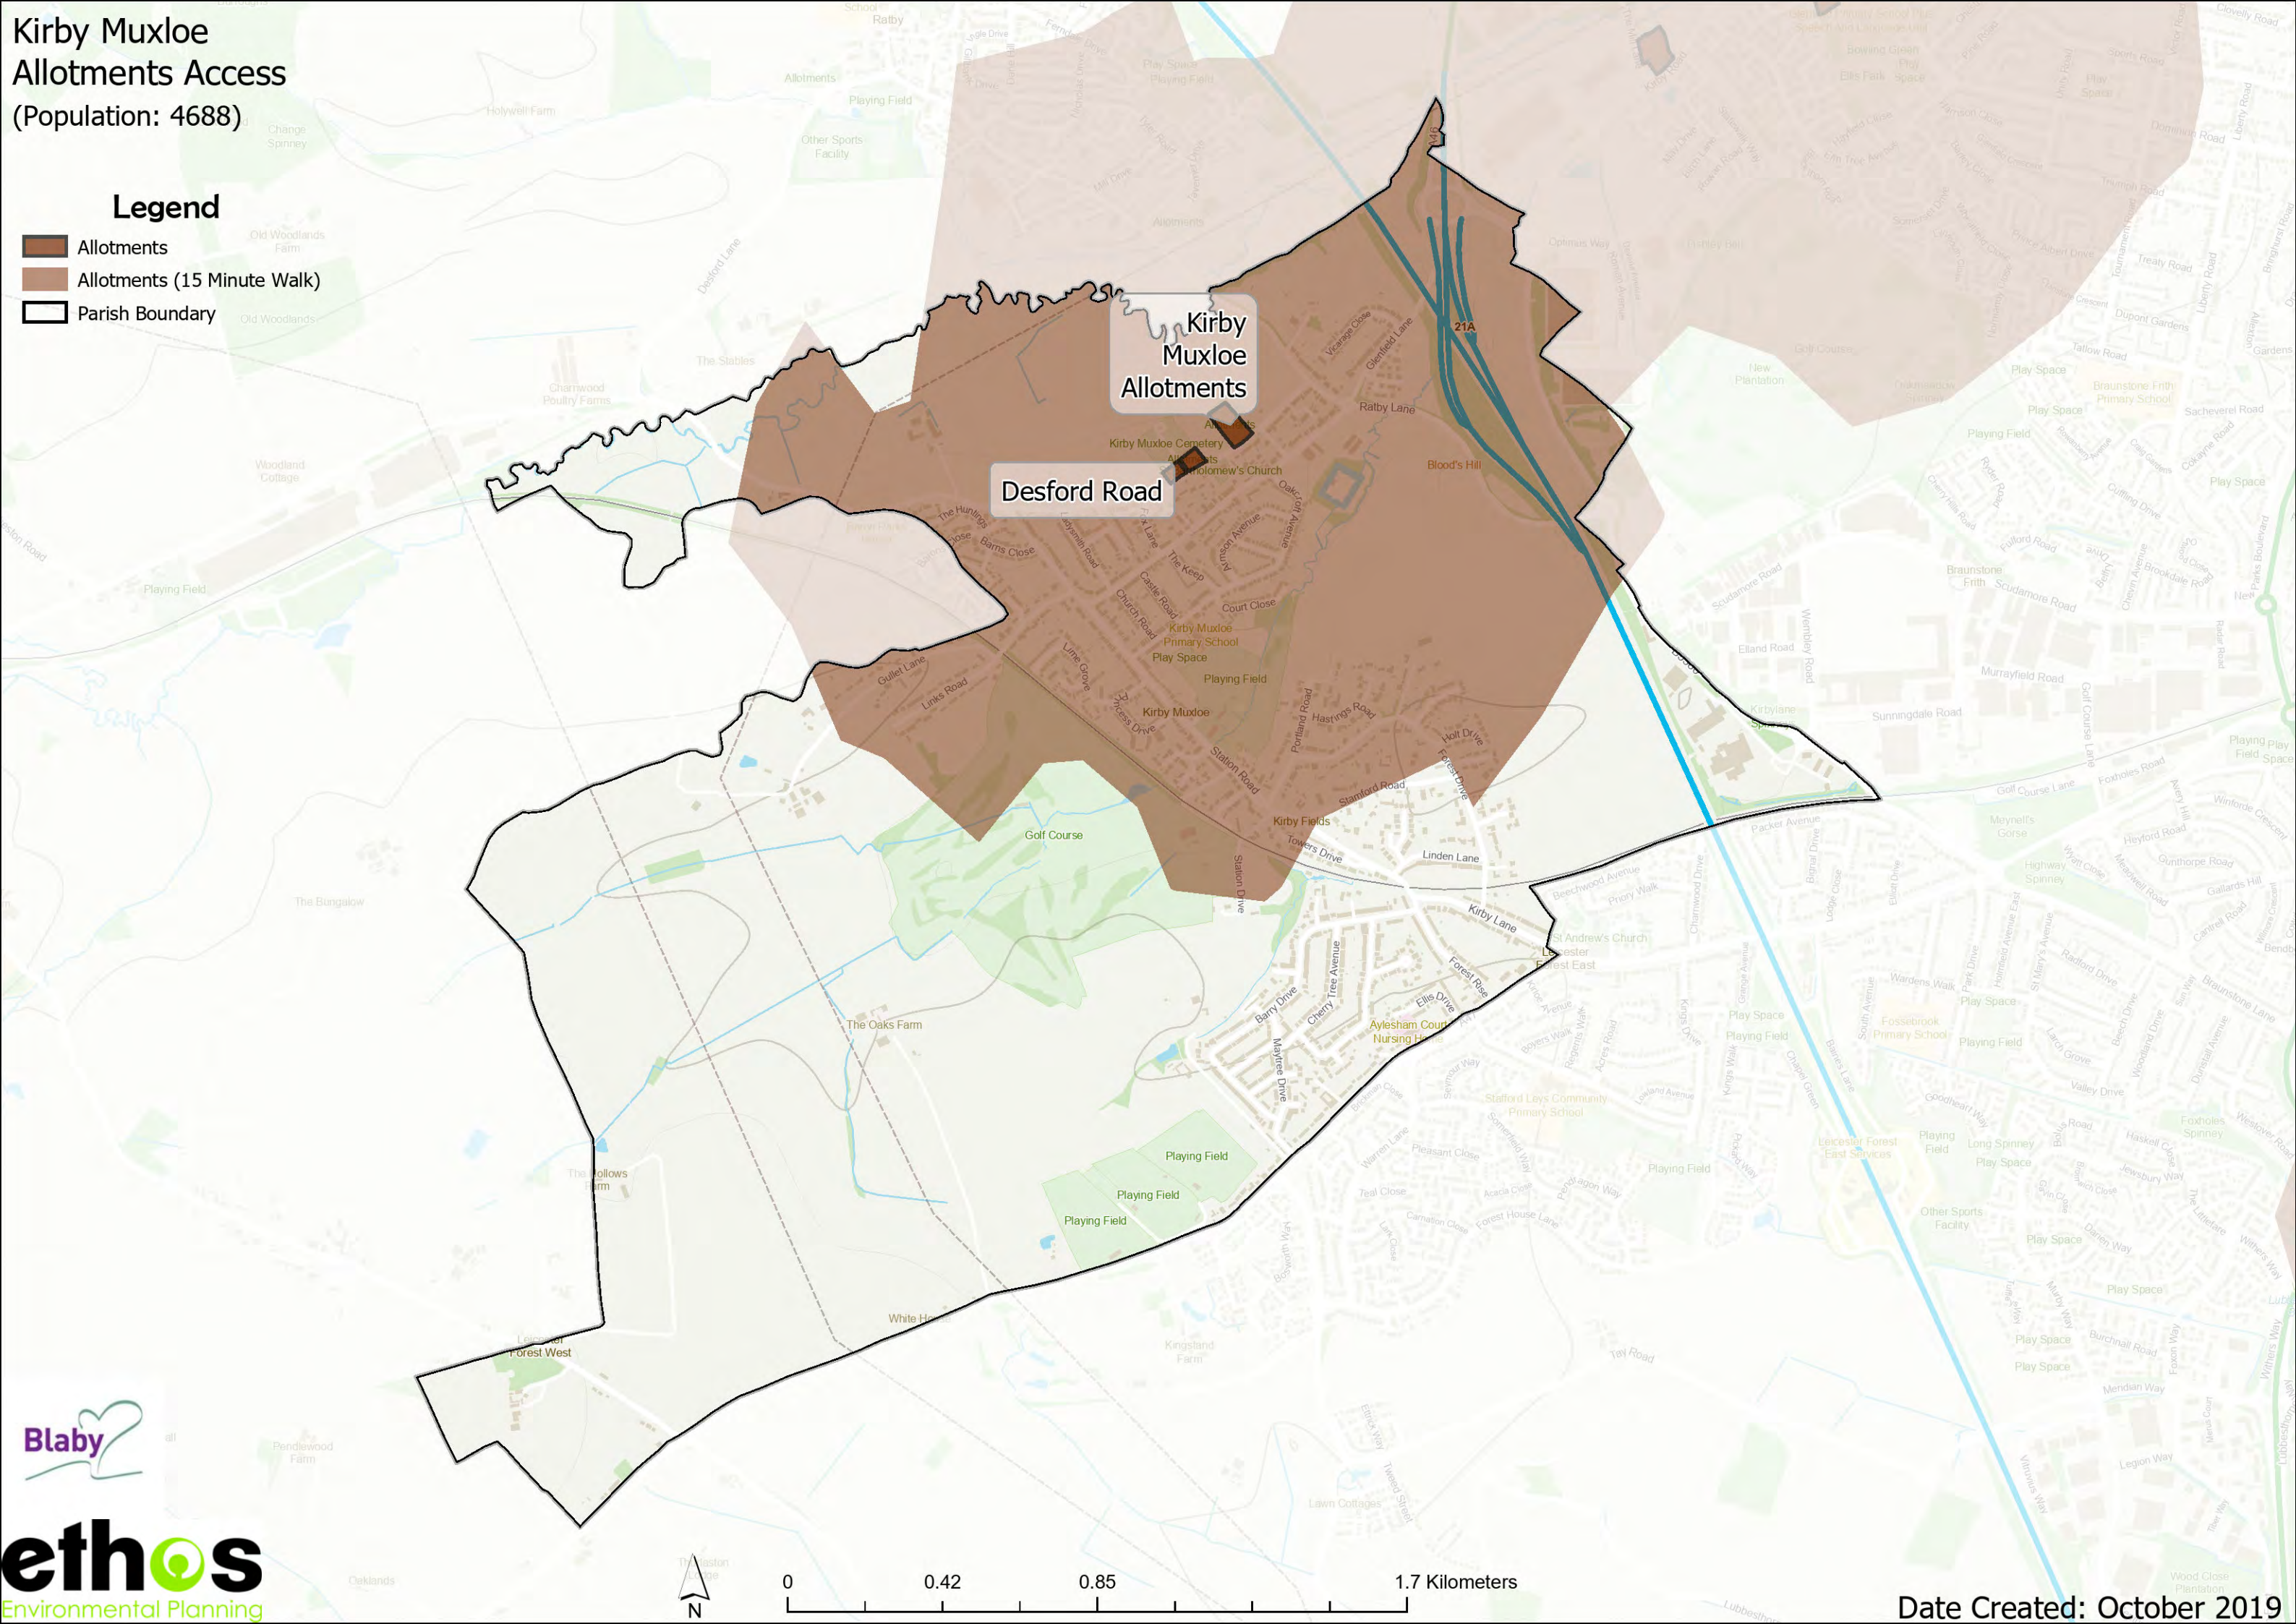

Kirby Muxloe Recreation Ground

Ellis Park

Forest East Park

Thorpe Astley Recreation Ground

Kirby Muxloe Amenity Access (Population: 4688)

- Legend**
-  Amenity Green Space
 -  Amenity Green Space (10 Minute Walk)
 -  Parish Boundary

Kirby Muxloe Allotments Access

(Population: 4688)

- Legend**
- Allotments
 - Allotments (15 Minute Walk)
 - Parish Boundary

Kirby Muxloe Allotments

Desford Road

21A

Blood's Hill

Golf Course

Leicester Forest East Amenity Access (Population: 7230)

Legend

-  Amenity Green Space
-  Amenity Green Space (10 Minute Walk)
-  Parish Boundary

Station Drive

Beechwood Avenue

Churchill Drive

Brickman Close