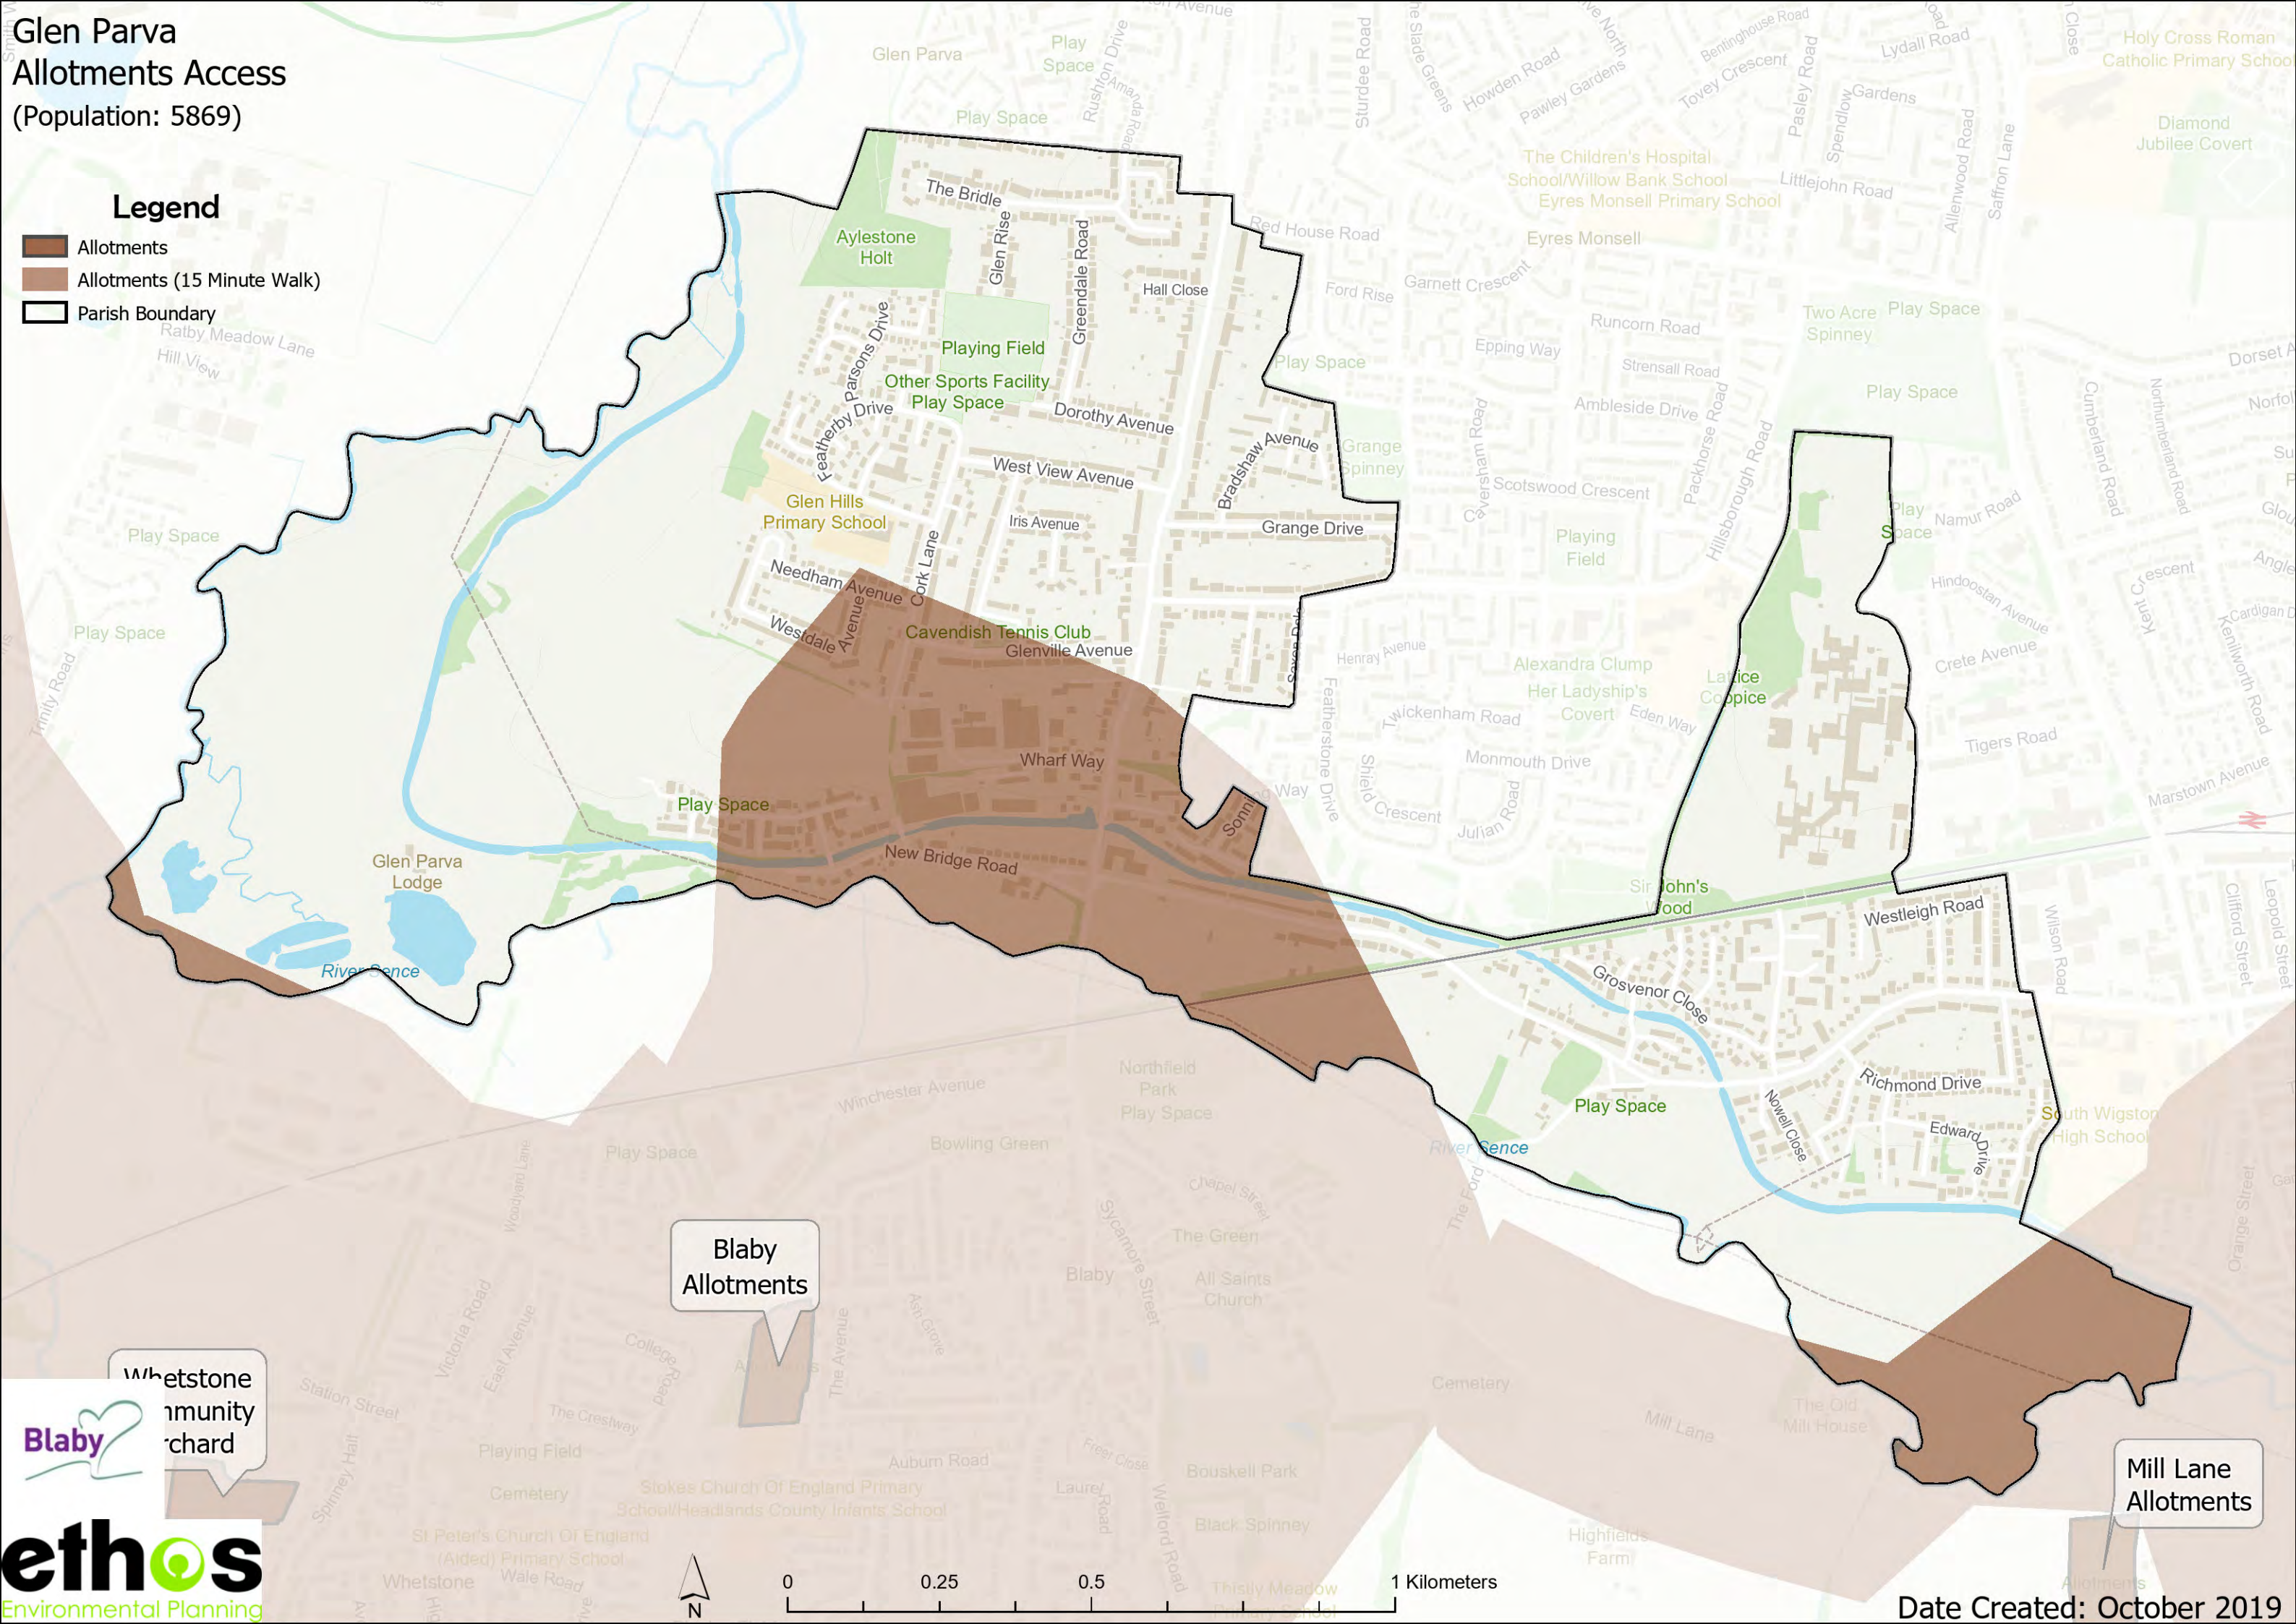

Glen Parva Allotments Access

(Population: 5869)

Legend

- Allotments
- Allotments (15 Minute Walk)
- Parish Boundary

Blaby Allotments

Mill Lane Allotments

Date Created: October 2019