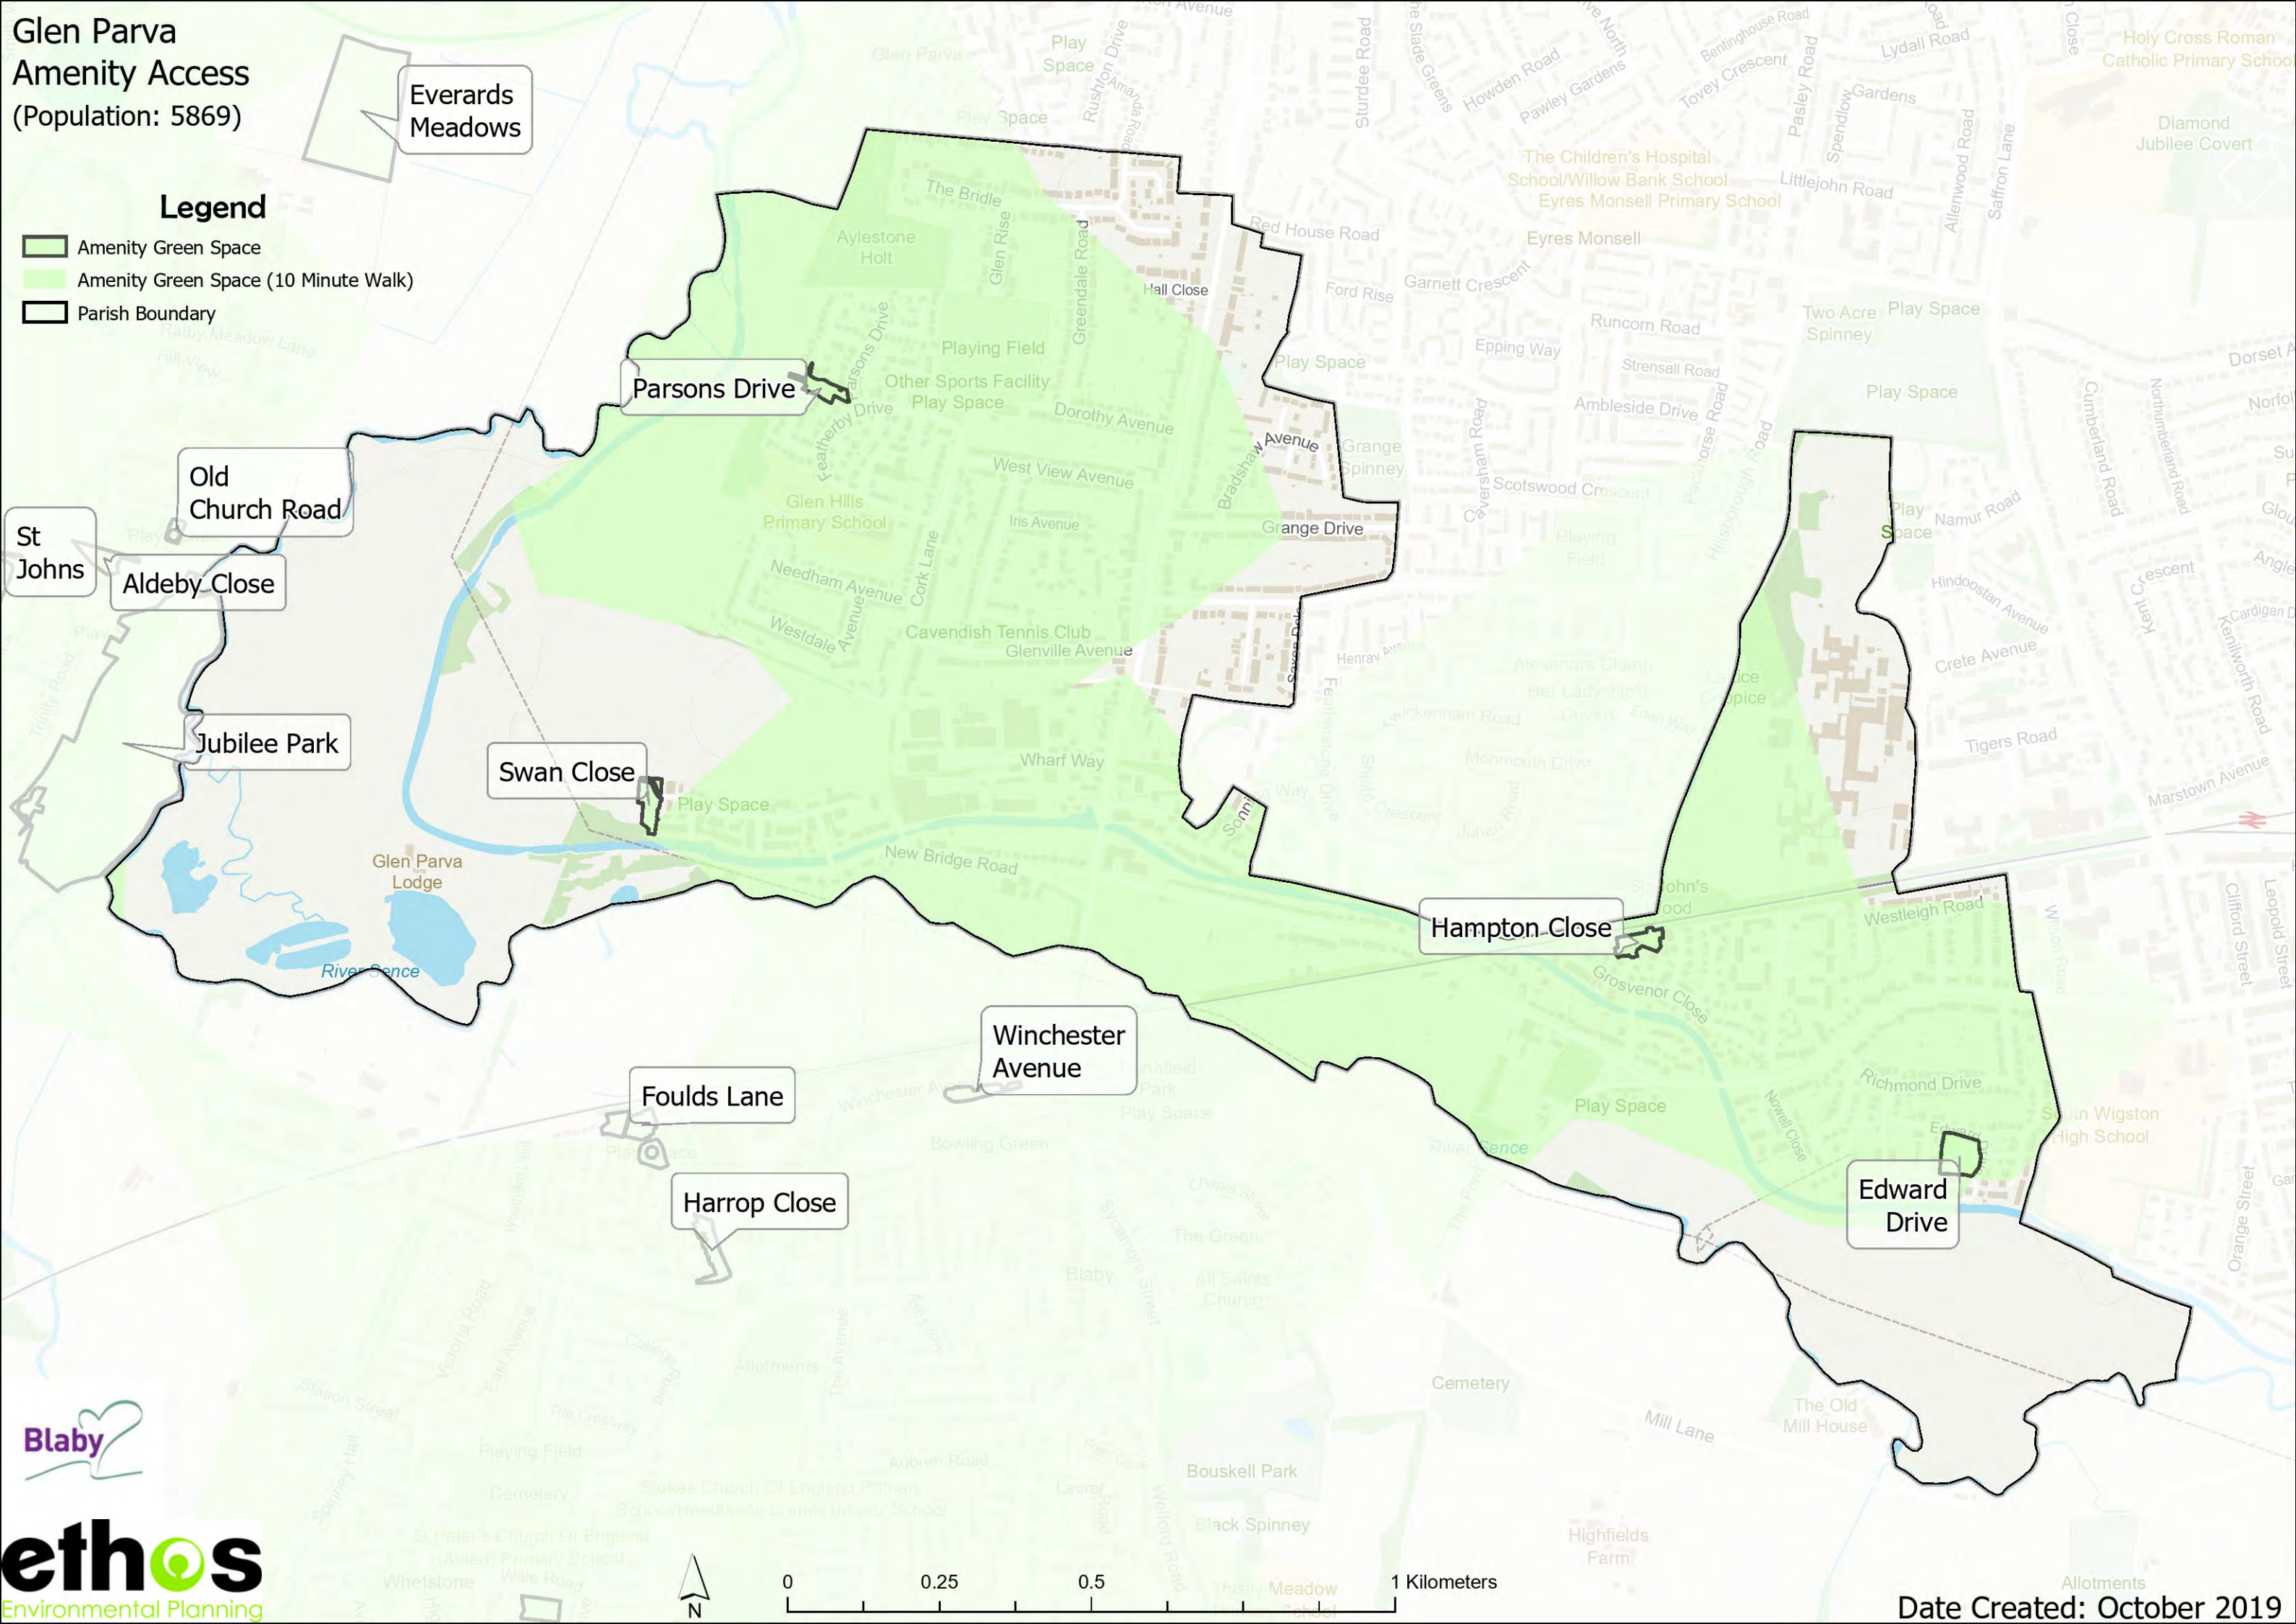

Glen Parva Amenity Access (Population: 5869)

Everards
Meadows

Legend

- Amenity Green Space
- Amenity Green Space (10 Minute Walk)
- Parish Boundary