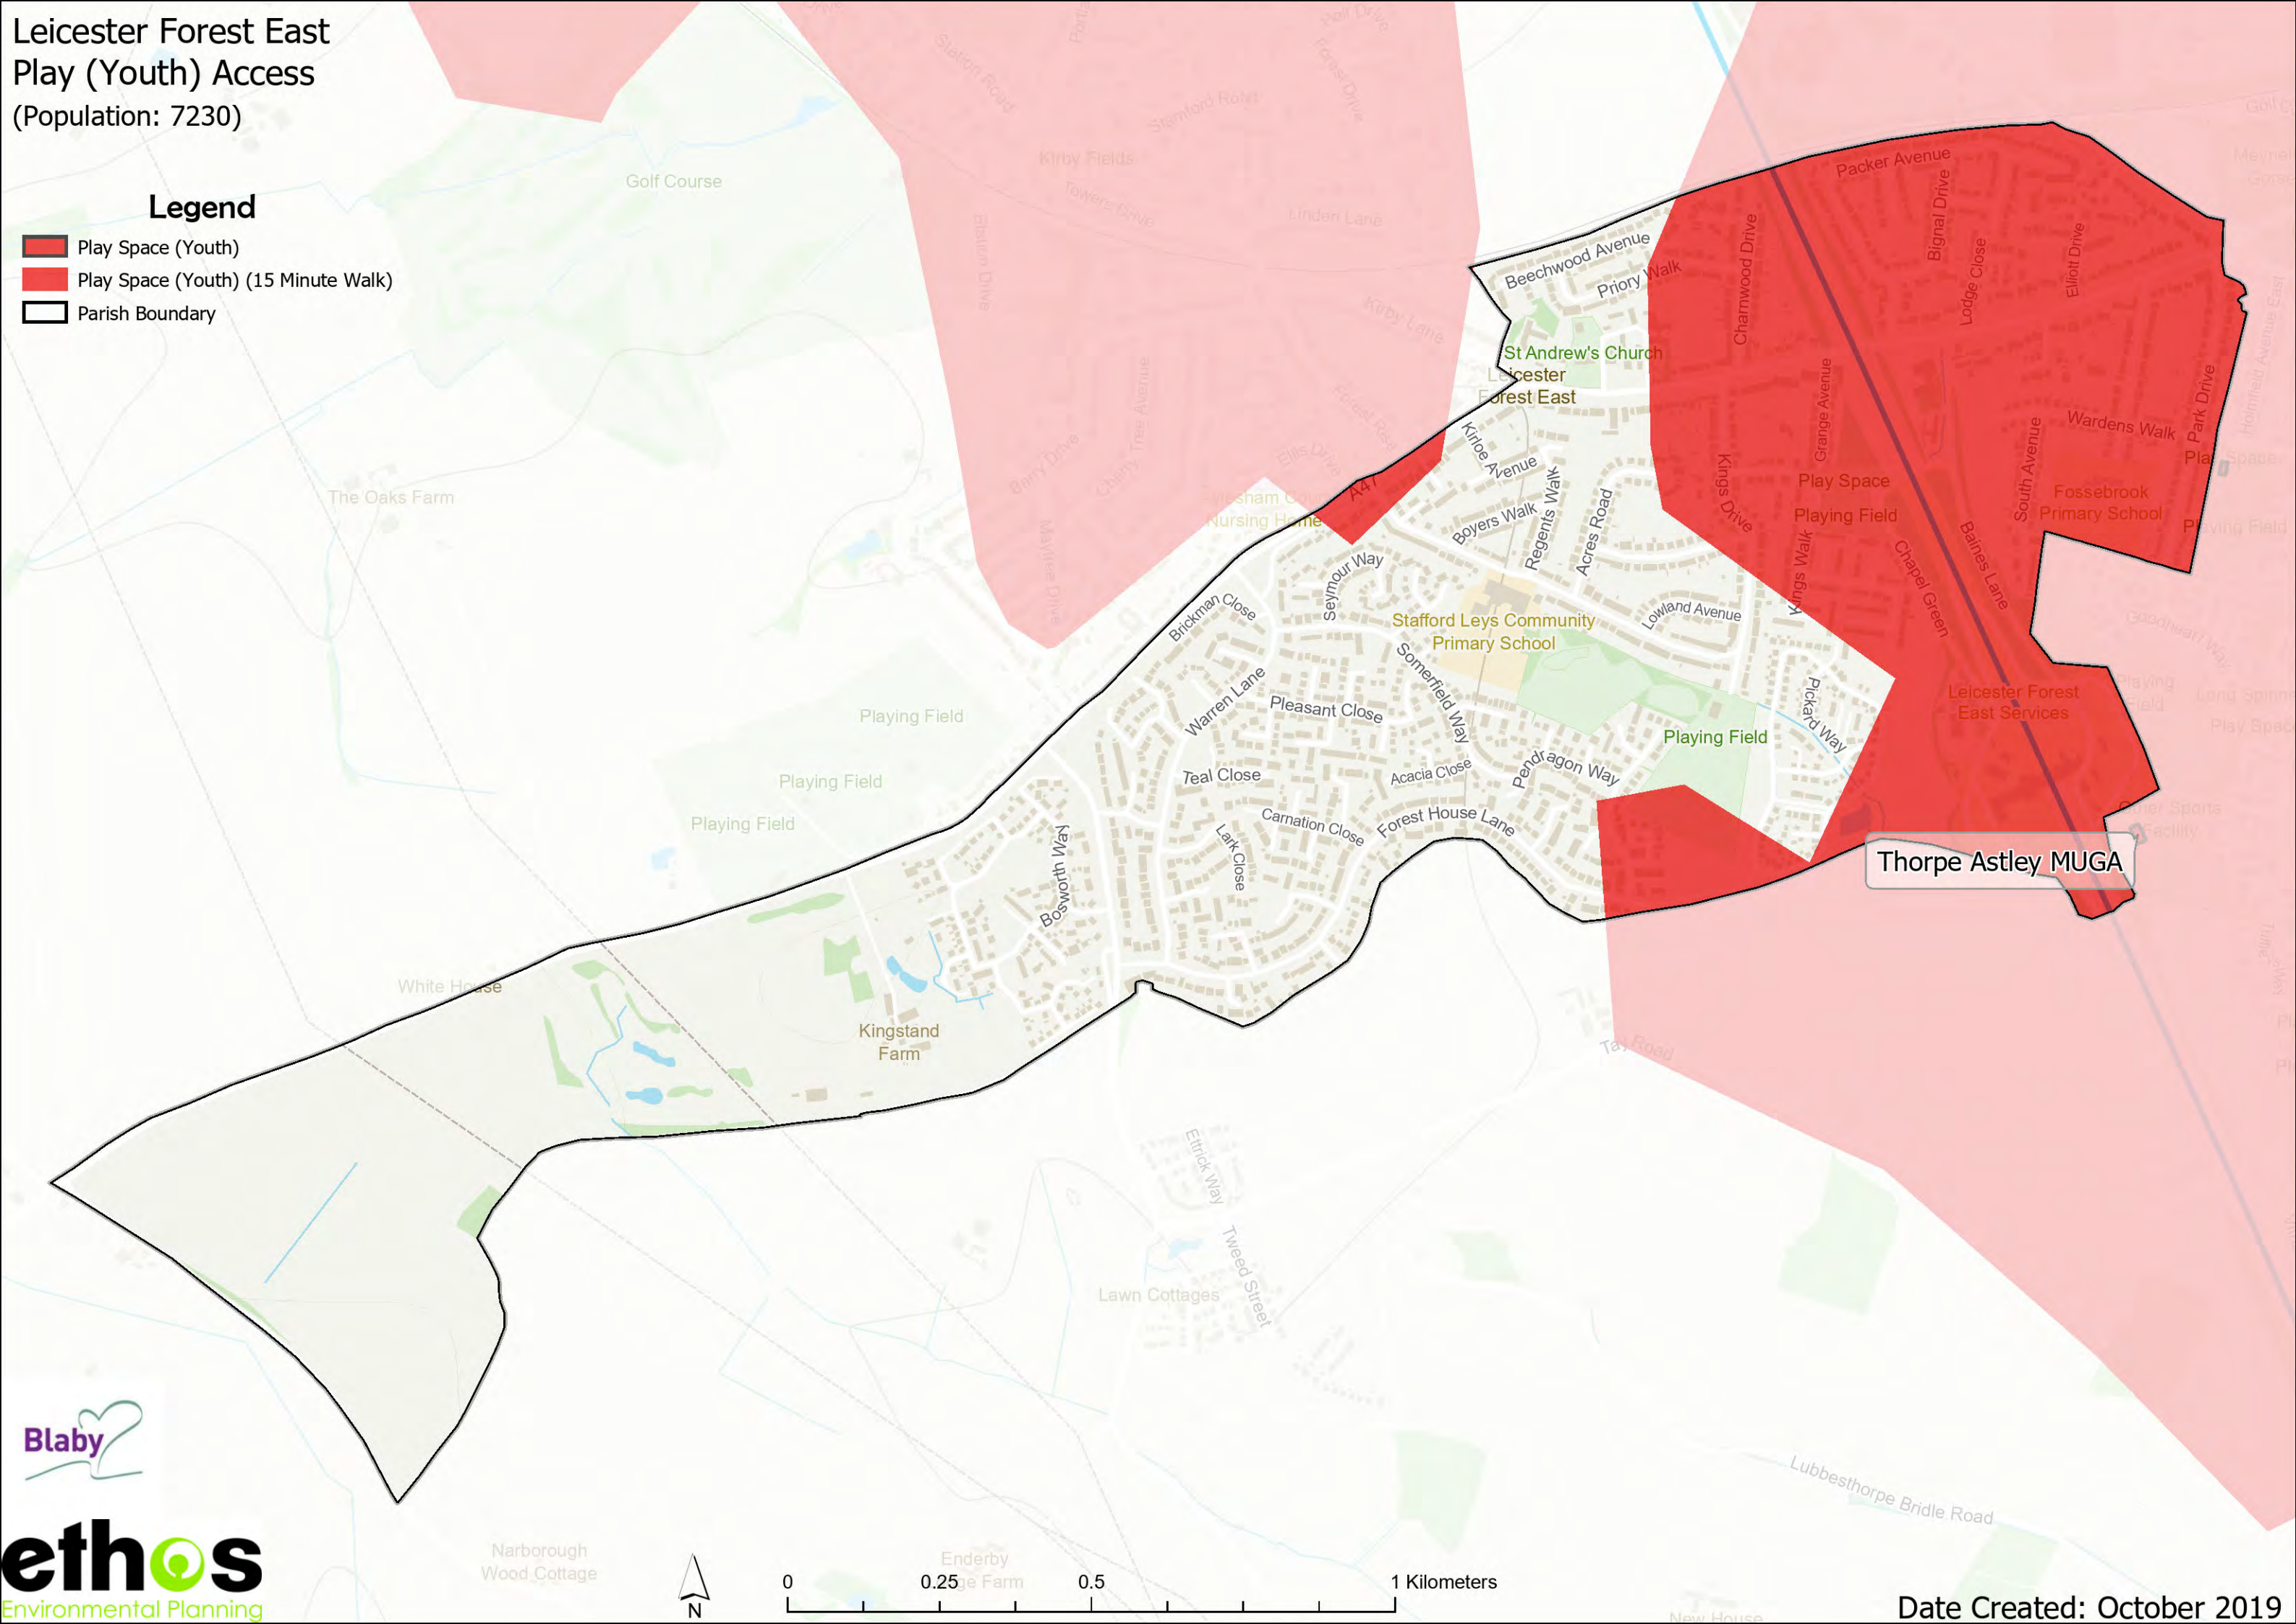

Aylesham Court Nursing Home

Date Created: October 2019

Leicester Forest East Play (Youth) Access (Population: 7230)

Legend

-  Outdoor Sport (Private)
-  Outdoor Sport (Private) (15 Minute Walk)
-  Parish Boundary

Leicester Forest East Play (Youth) Access (Population: 7230)

Legend

-  Play Space (Youth)
-  Play Space (Youth) (15 Minute Walk)
-  Parish Boundary

Thorpe Astley MUGA

Leicester Forest East Play (Child) Access (Population: 7230)

Legend

-  Play Space (Child)
-  Play Space (Child) (10 Minute Walk)
-  Parish Boundary

Leicester Forest East Parks and Recreation Grounds Access (Population: 7230)

Legend

-  Parks and Recreation Grounds
-  Parks and Recreation Grounds (15 Minute Walk)
-  Parish Boundary

Leicester Forest East Amenity Access (Population: 7230)

Legend

-  Amenity Green Space
-  Amenity Green Space (10 Minute Walk)
-  Parish Boundary

Station Drive

Beechwood Avenue

Churchill Drive

Brickman Close