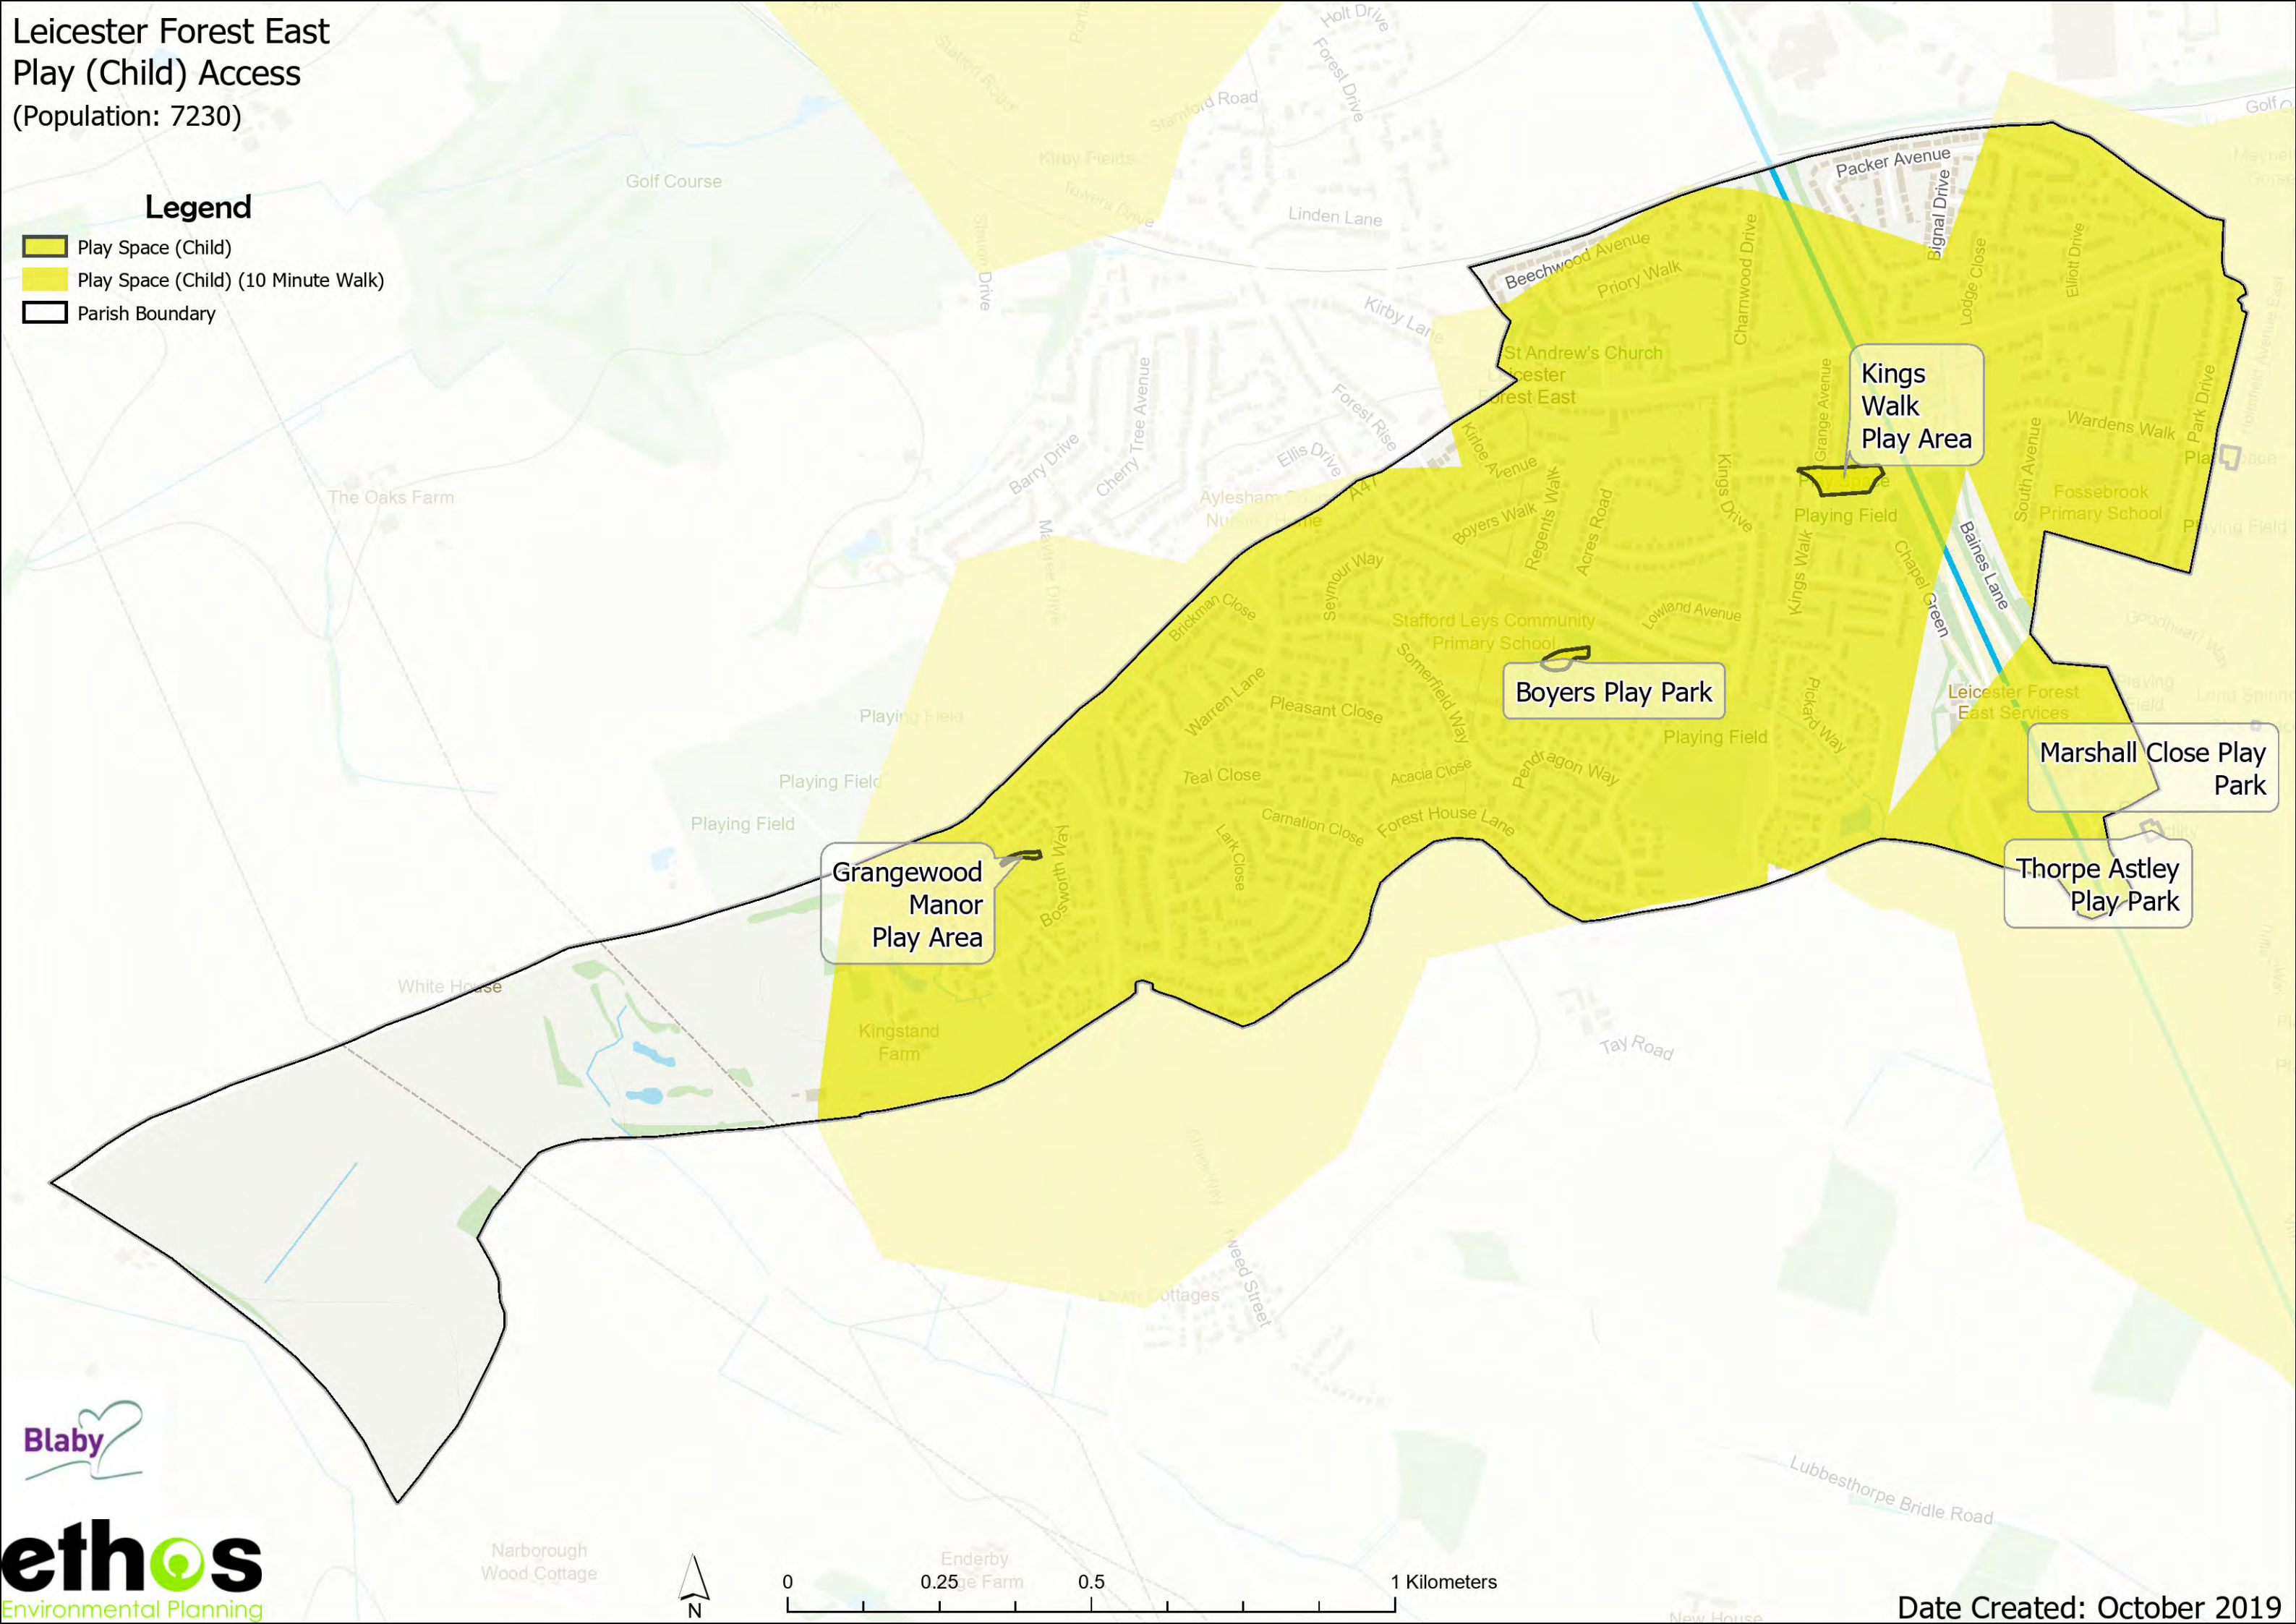

Aylesham Court Nursing Home

Date Created: October 2019

Leicester Forest East Play (Youth) Access (Population: 7230)

Legend

-  Outdoor Sport (Private)
-  Outdoor Sport (Private) (15 Minute Walk)
-  Parish Boundary

Leicester Forest East Play (Youth) Access (Population: 7230)

Legend

-  Play Space (Youth)
-  Play Space (Youth) (15 Minute Walk)
-  Parish Boundary

Thorpe Astley MUGA

Leicester Forest East Play (Child) Access (Population: 7230)

Legend

-  Play Space (Child)
-  Play Space (Child) (10 Minute Walk)
-  Parish Boundary

Leicester Forest East Parks and Recreation Grounds Access (Population: 7230)

Legend

-  Parks and Recreation Grounds
-  Parks and Recreation Grounds (15 Minute Walk)
-  Parish Boundary

Leicester Forest East Amenity Access (Population: 7230)

Legend

-  Amenity Green Space
-  Amenity Green Space (10 Minute Walk)
-  Parish Boundary

Station Drive

Beechwood Avenue

Churchill Drive

Brickman Close