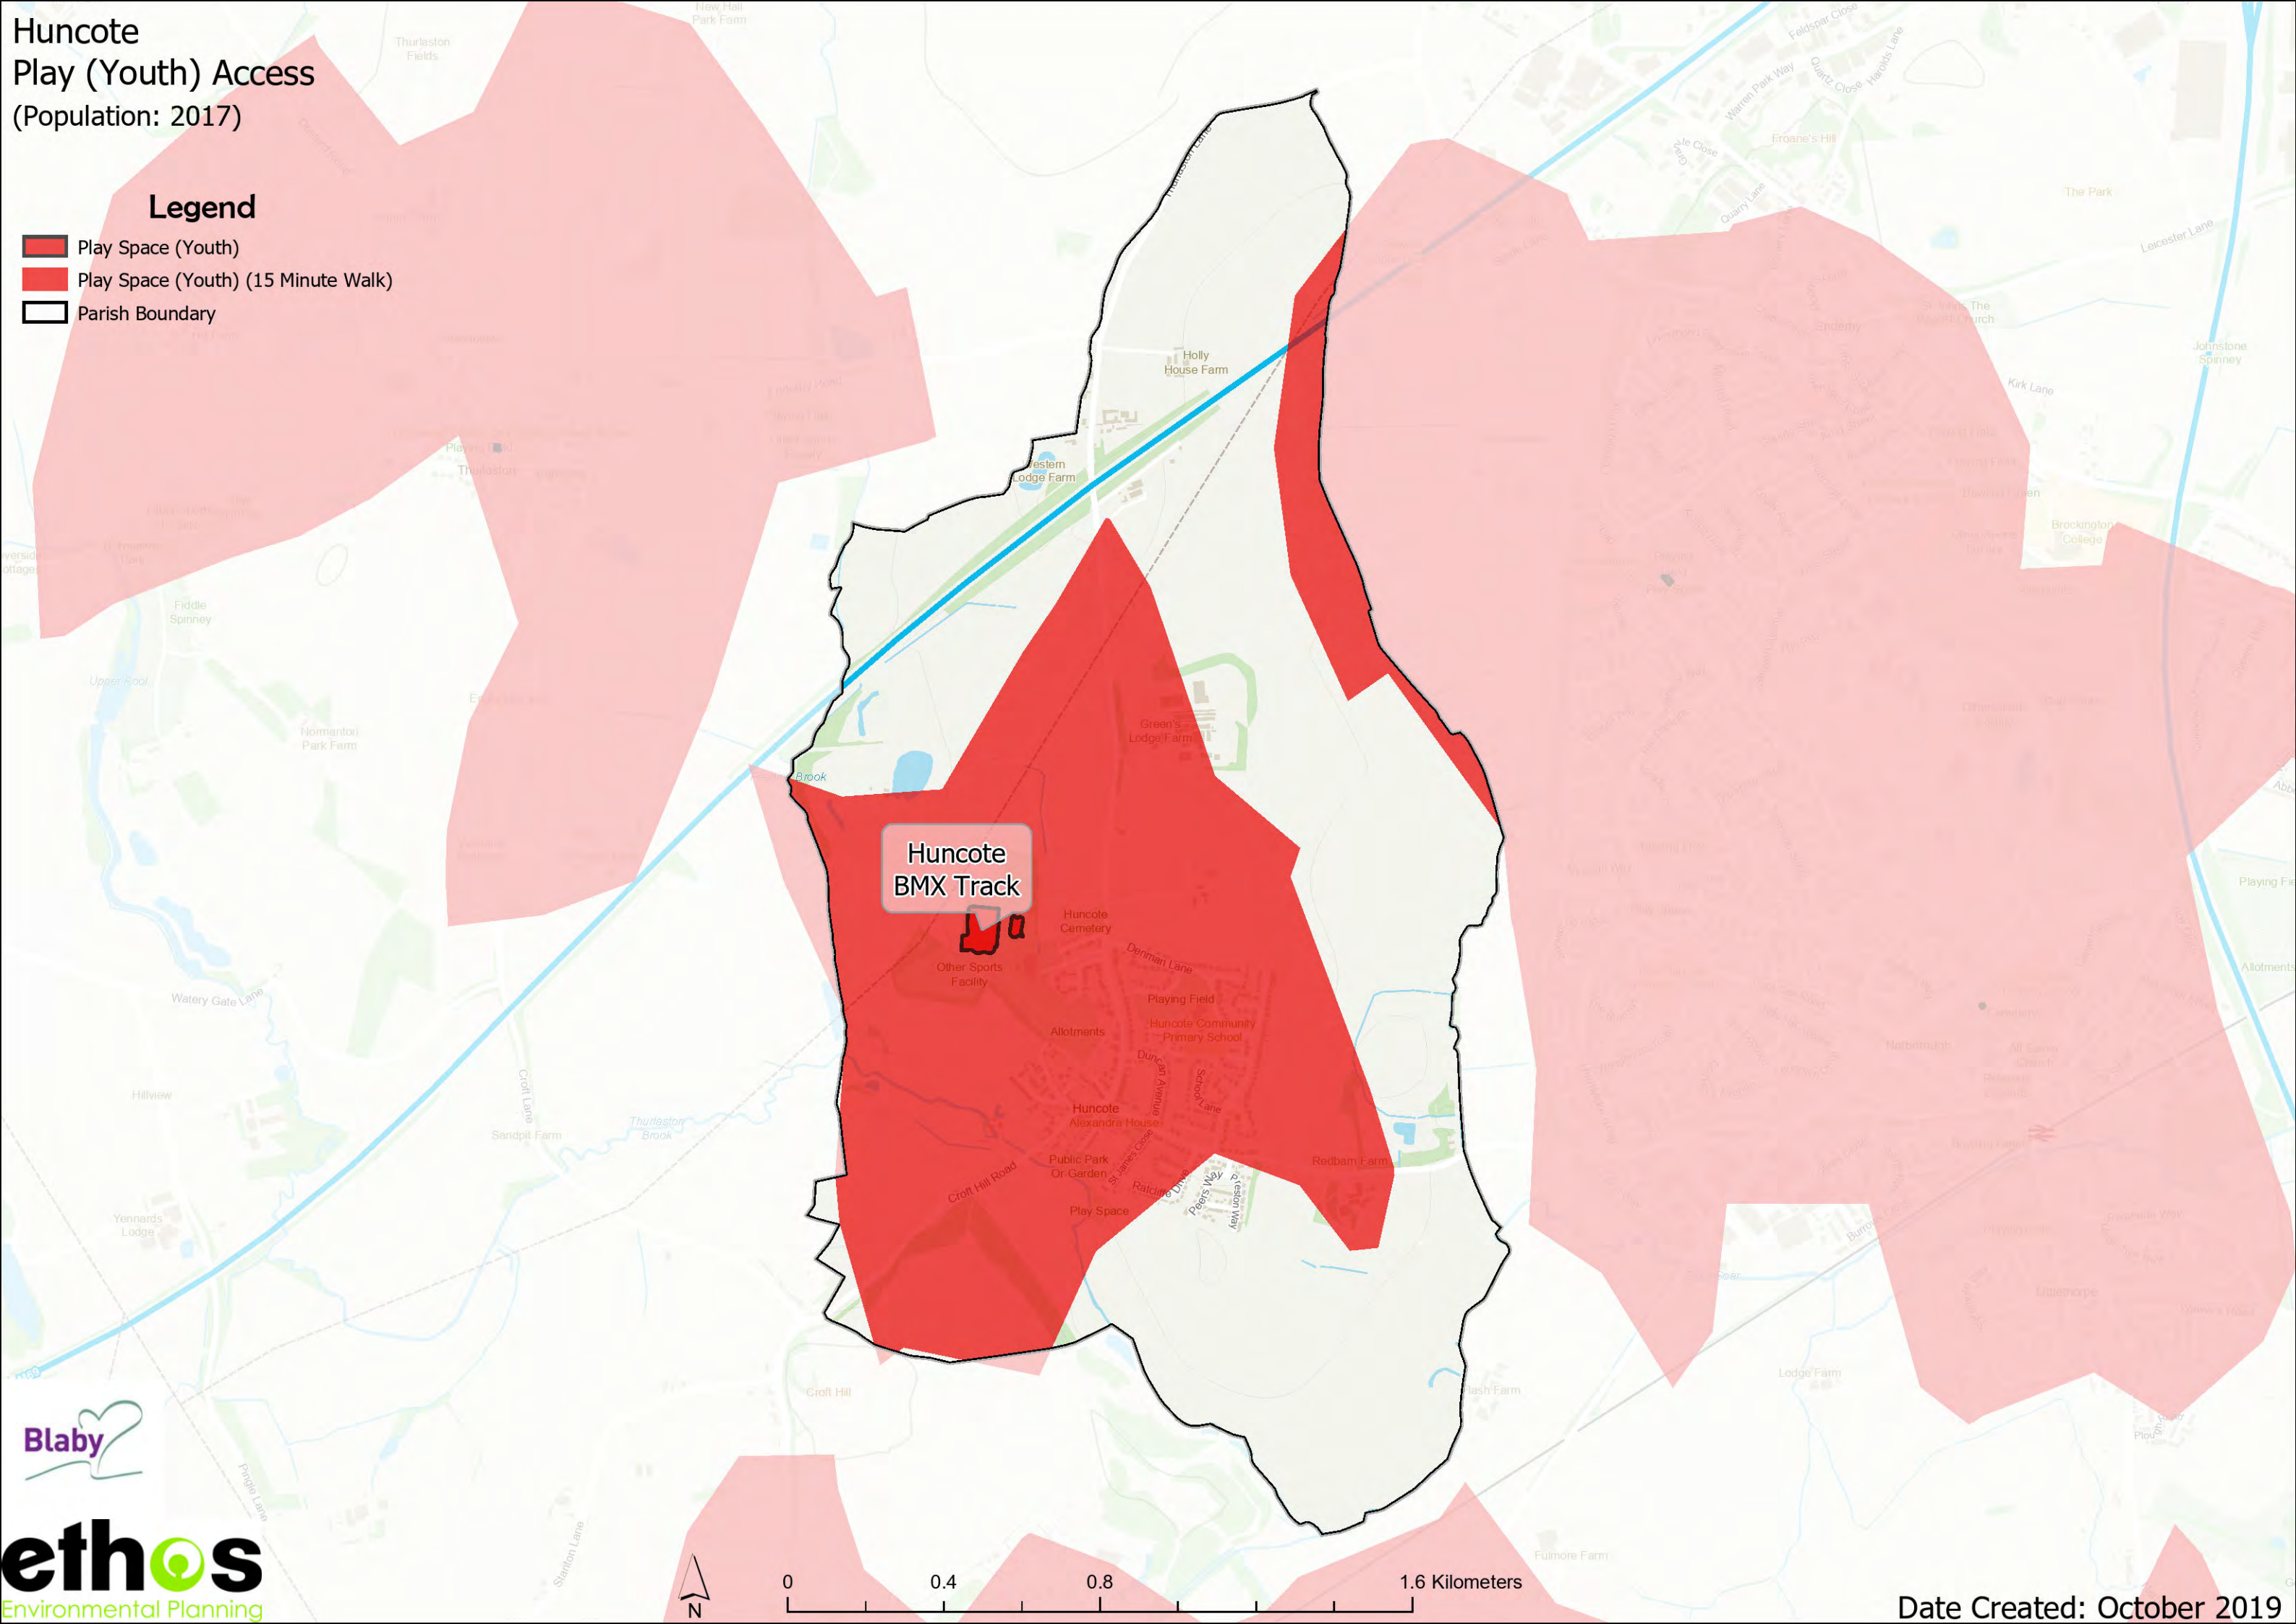

Legend

-  Play Space (Youth)
-  Play Space (Youth) (15 Minute Walk)
-  Parish Boundary

Huncote
BMX Track

Huncote Play (Child) Access (Population: 2017)

- Legend**
- Play Space (Child)
 - Play Space (Child) (10 Minute Walk)
 - Parish Boundary