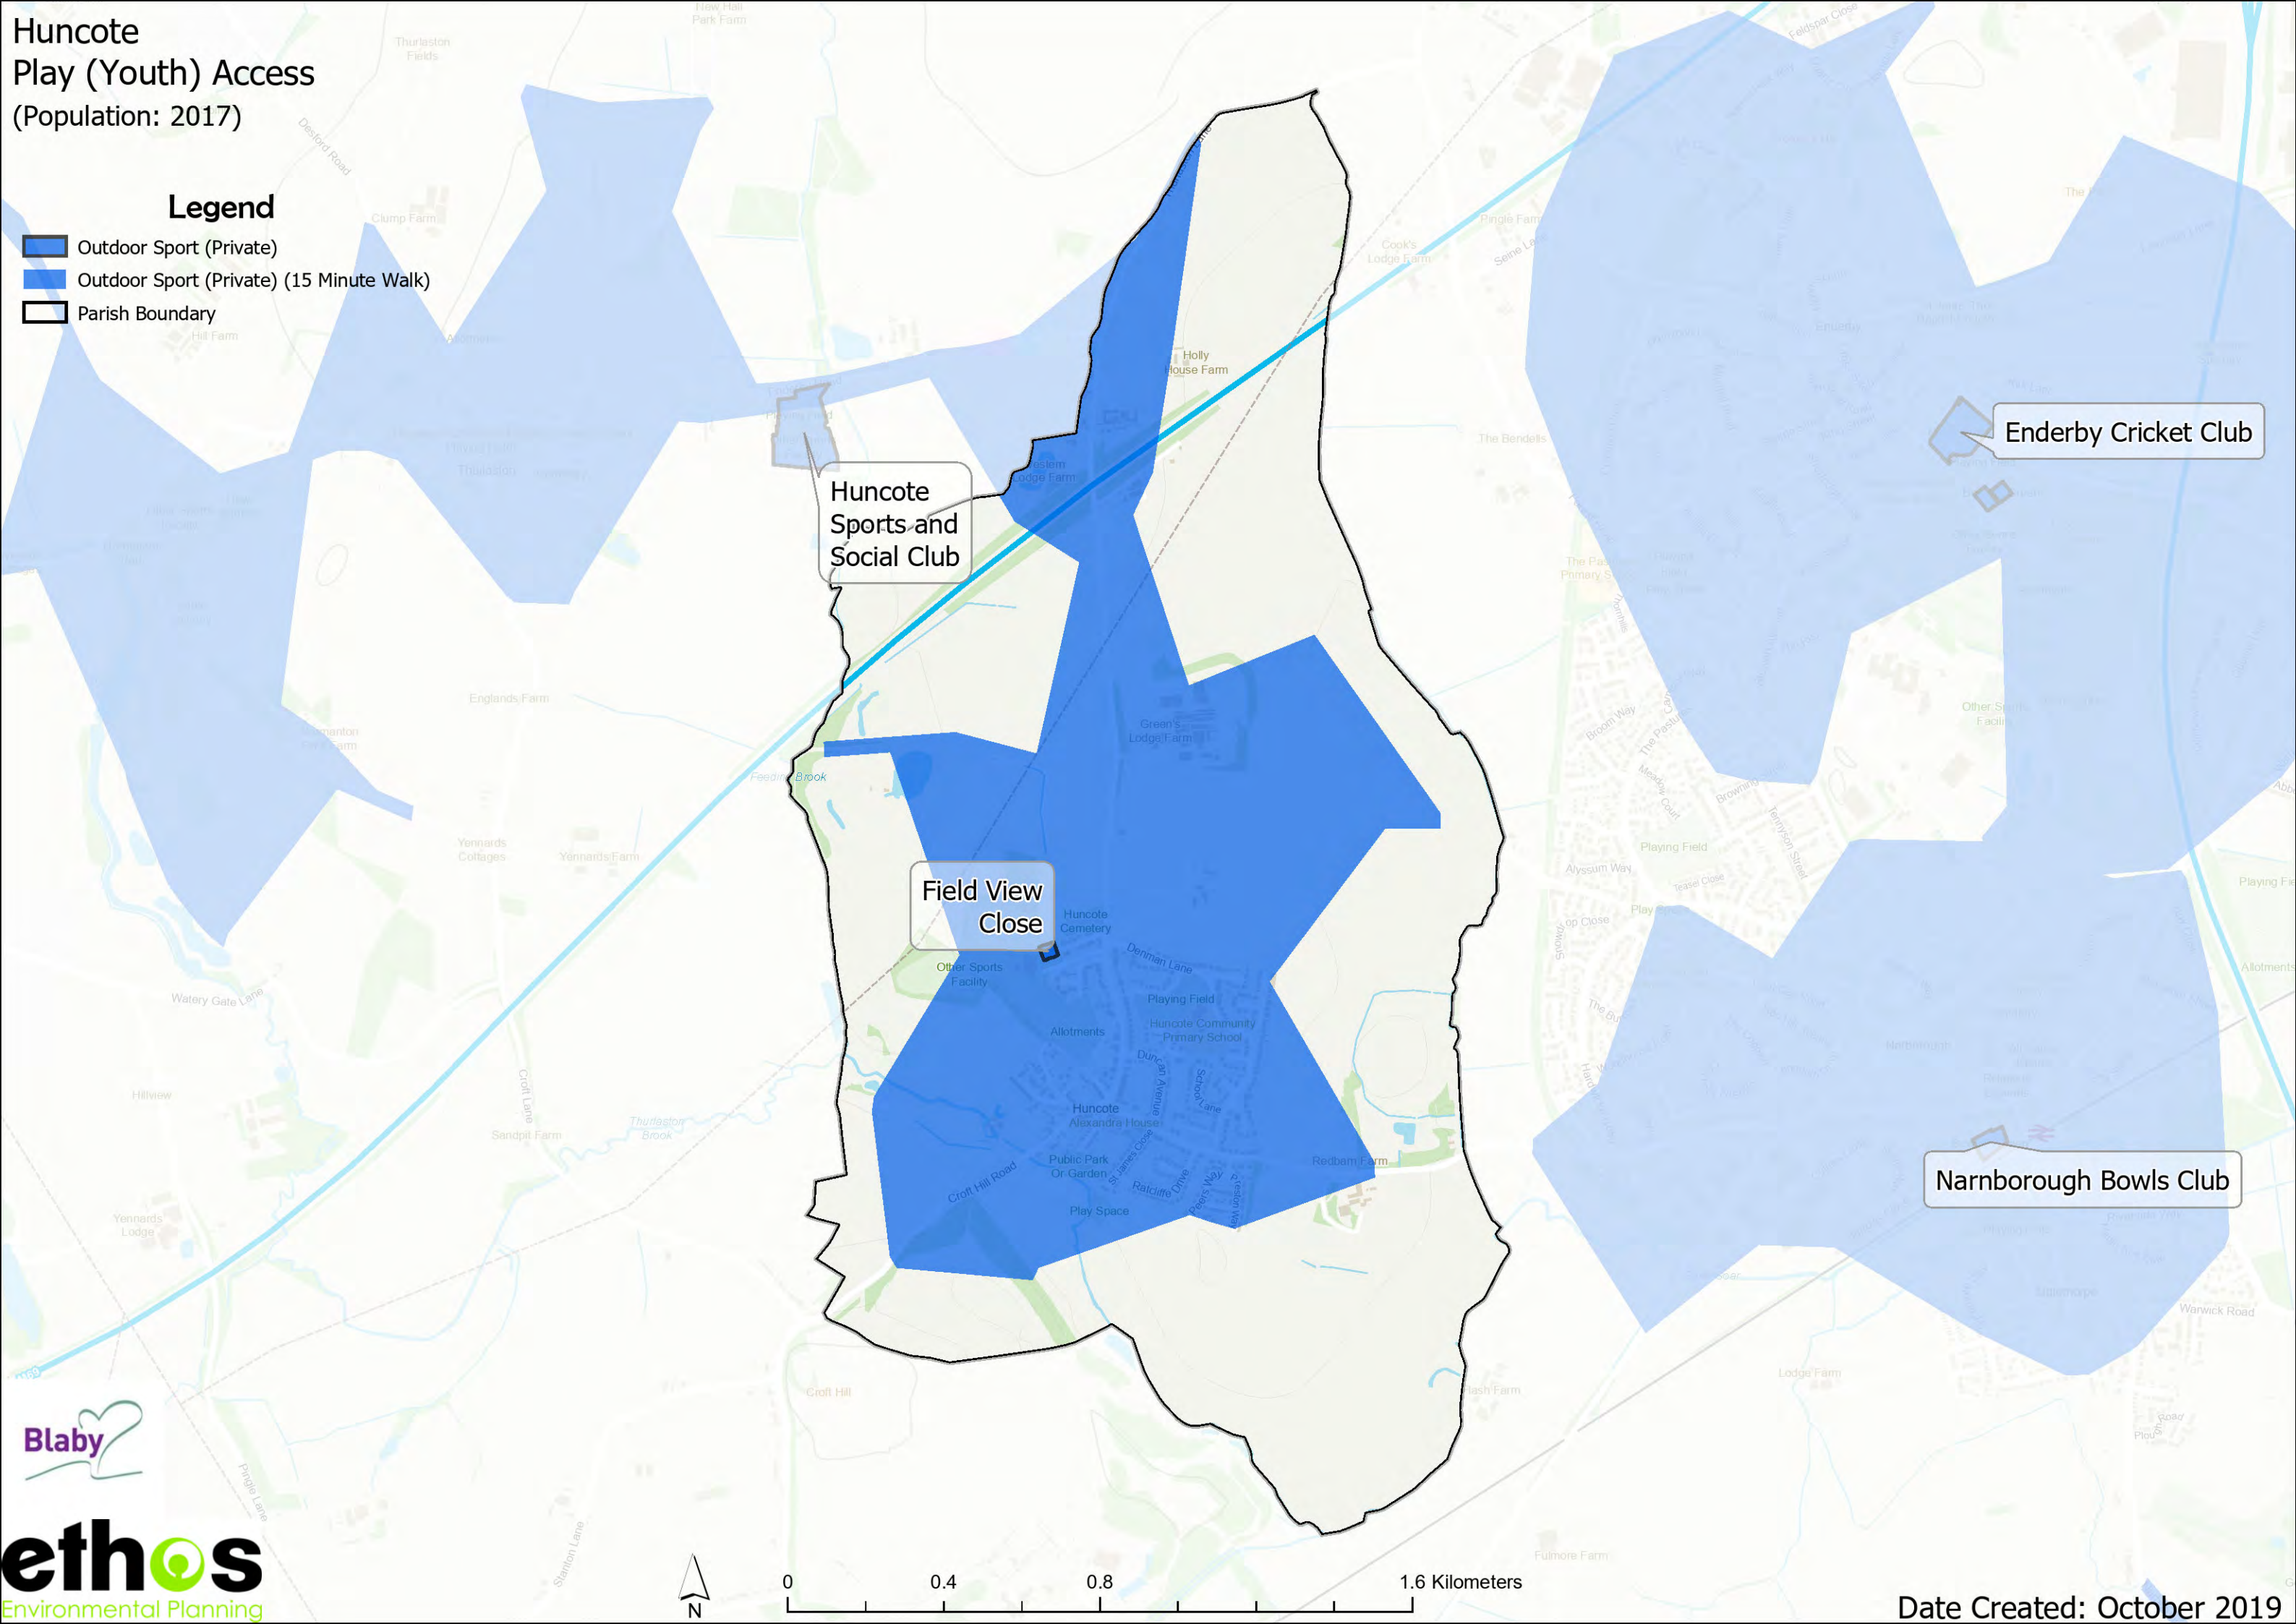

Huncote Play (Youth) Access (Population: 2017)

Legend

- Outdoor Sport (Private)
- Outdoor Sport (Private) (15 Minute Walk)
- Parish Boundary

Huncote Sports and Social Club

Field View Close

Enderby Cricket Club

Narnborough Bowls Club