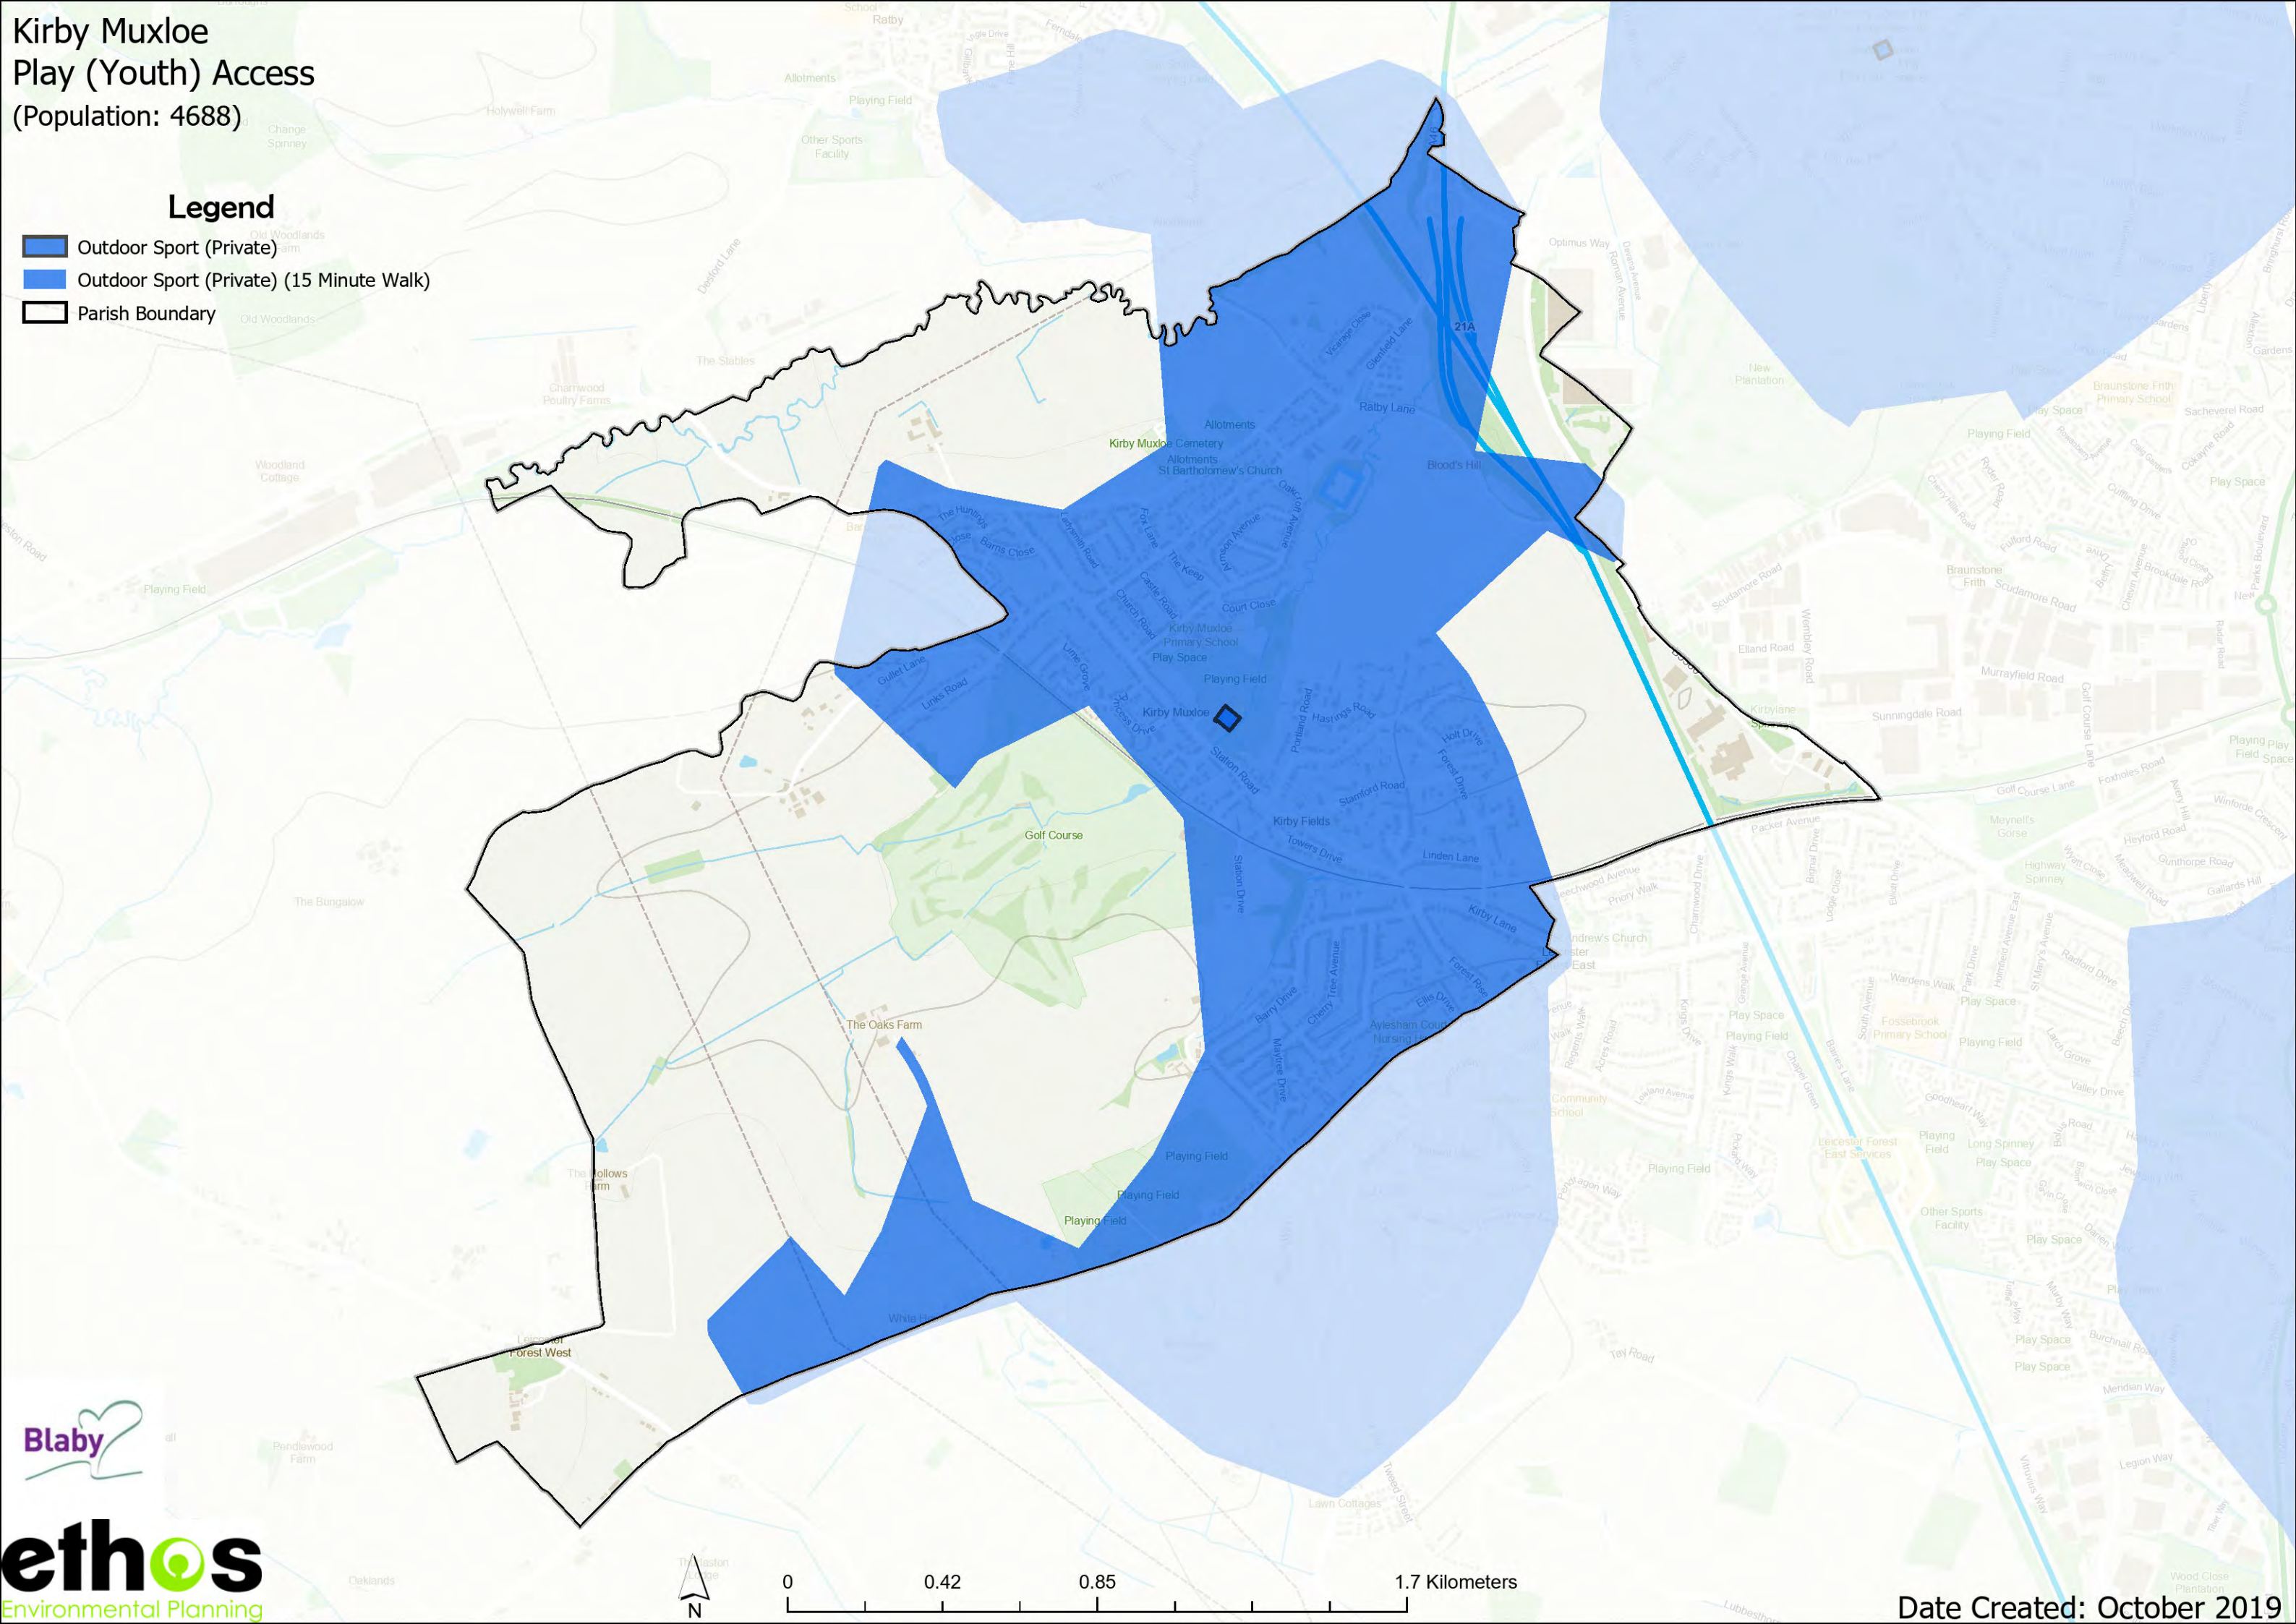

Kilby Allotments Access

(Population: 273)

Legend

- Allotments (15 Minute Walk)
- Parish Boundary

Kirby Muxloe Play (Youth) Access (Population: 4688)

Legend

-  Outdoor Sport (Private)
-  Outdoor Sport (Private) (15 Minute Walk)
-  Parish Boundary

Kirby Muxloe Play (Youth) Access (Population: 4688)

- Legend**
-  Play Space (Youth)
 -  Play Space (Youth) (15 Minute Walk)
 -  Parish Boundary

Thorpe Astley MUGA

Kirby Muxloe Play (Child) Access (Population: 4688)

Leicester Forest East Amenity Access (Population: 7230)

Legend

-  Amenity Green Space
-  Amenity Green Space (10 Minute Walk)
-  Parish Boundary

Station Drive

Beechwood Avenue

Churchill Drive

Brickman Close