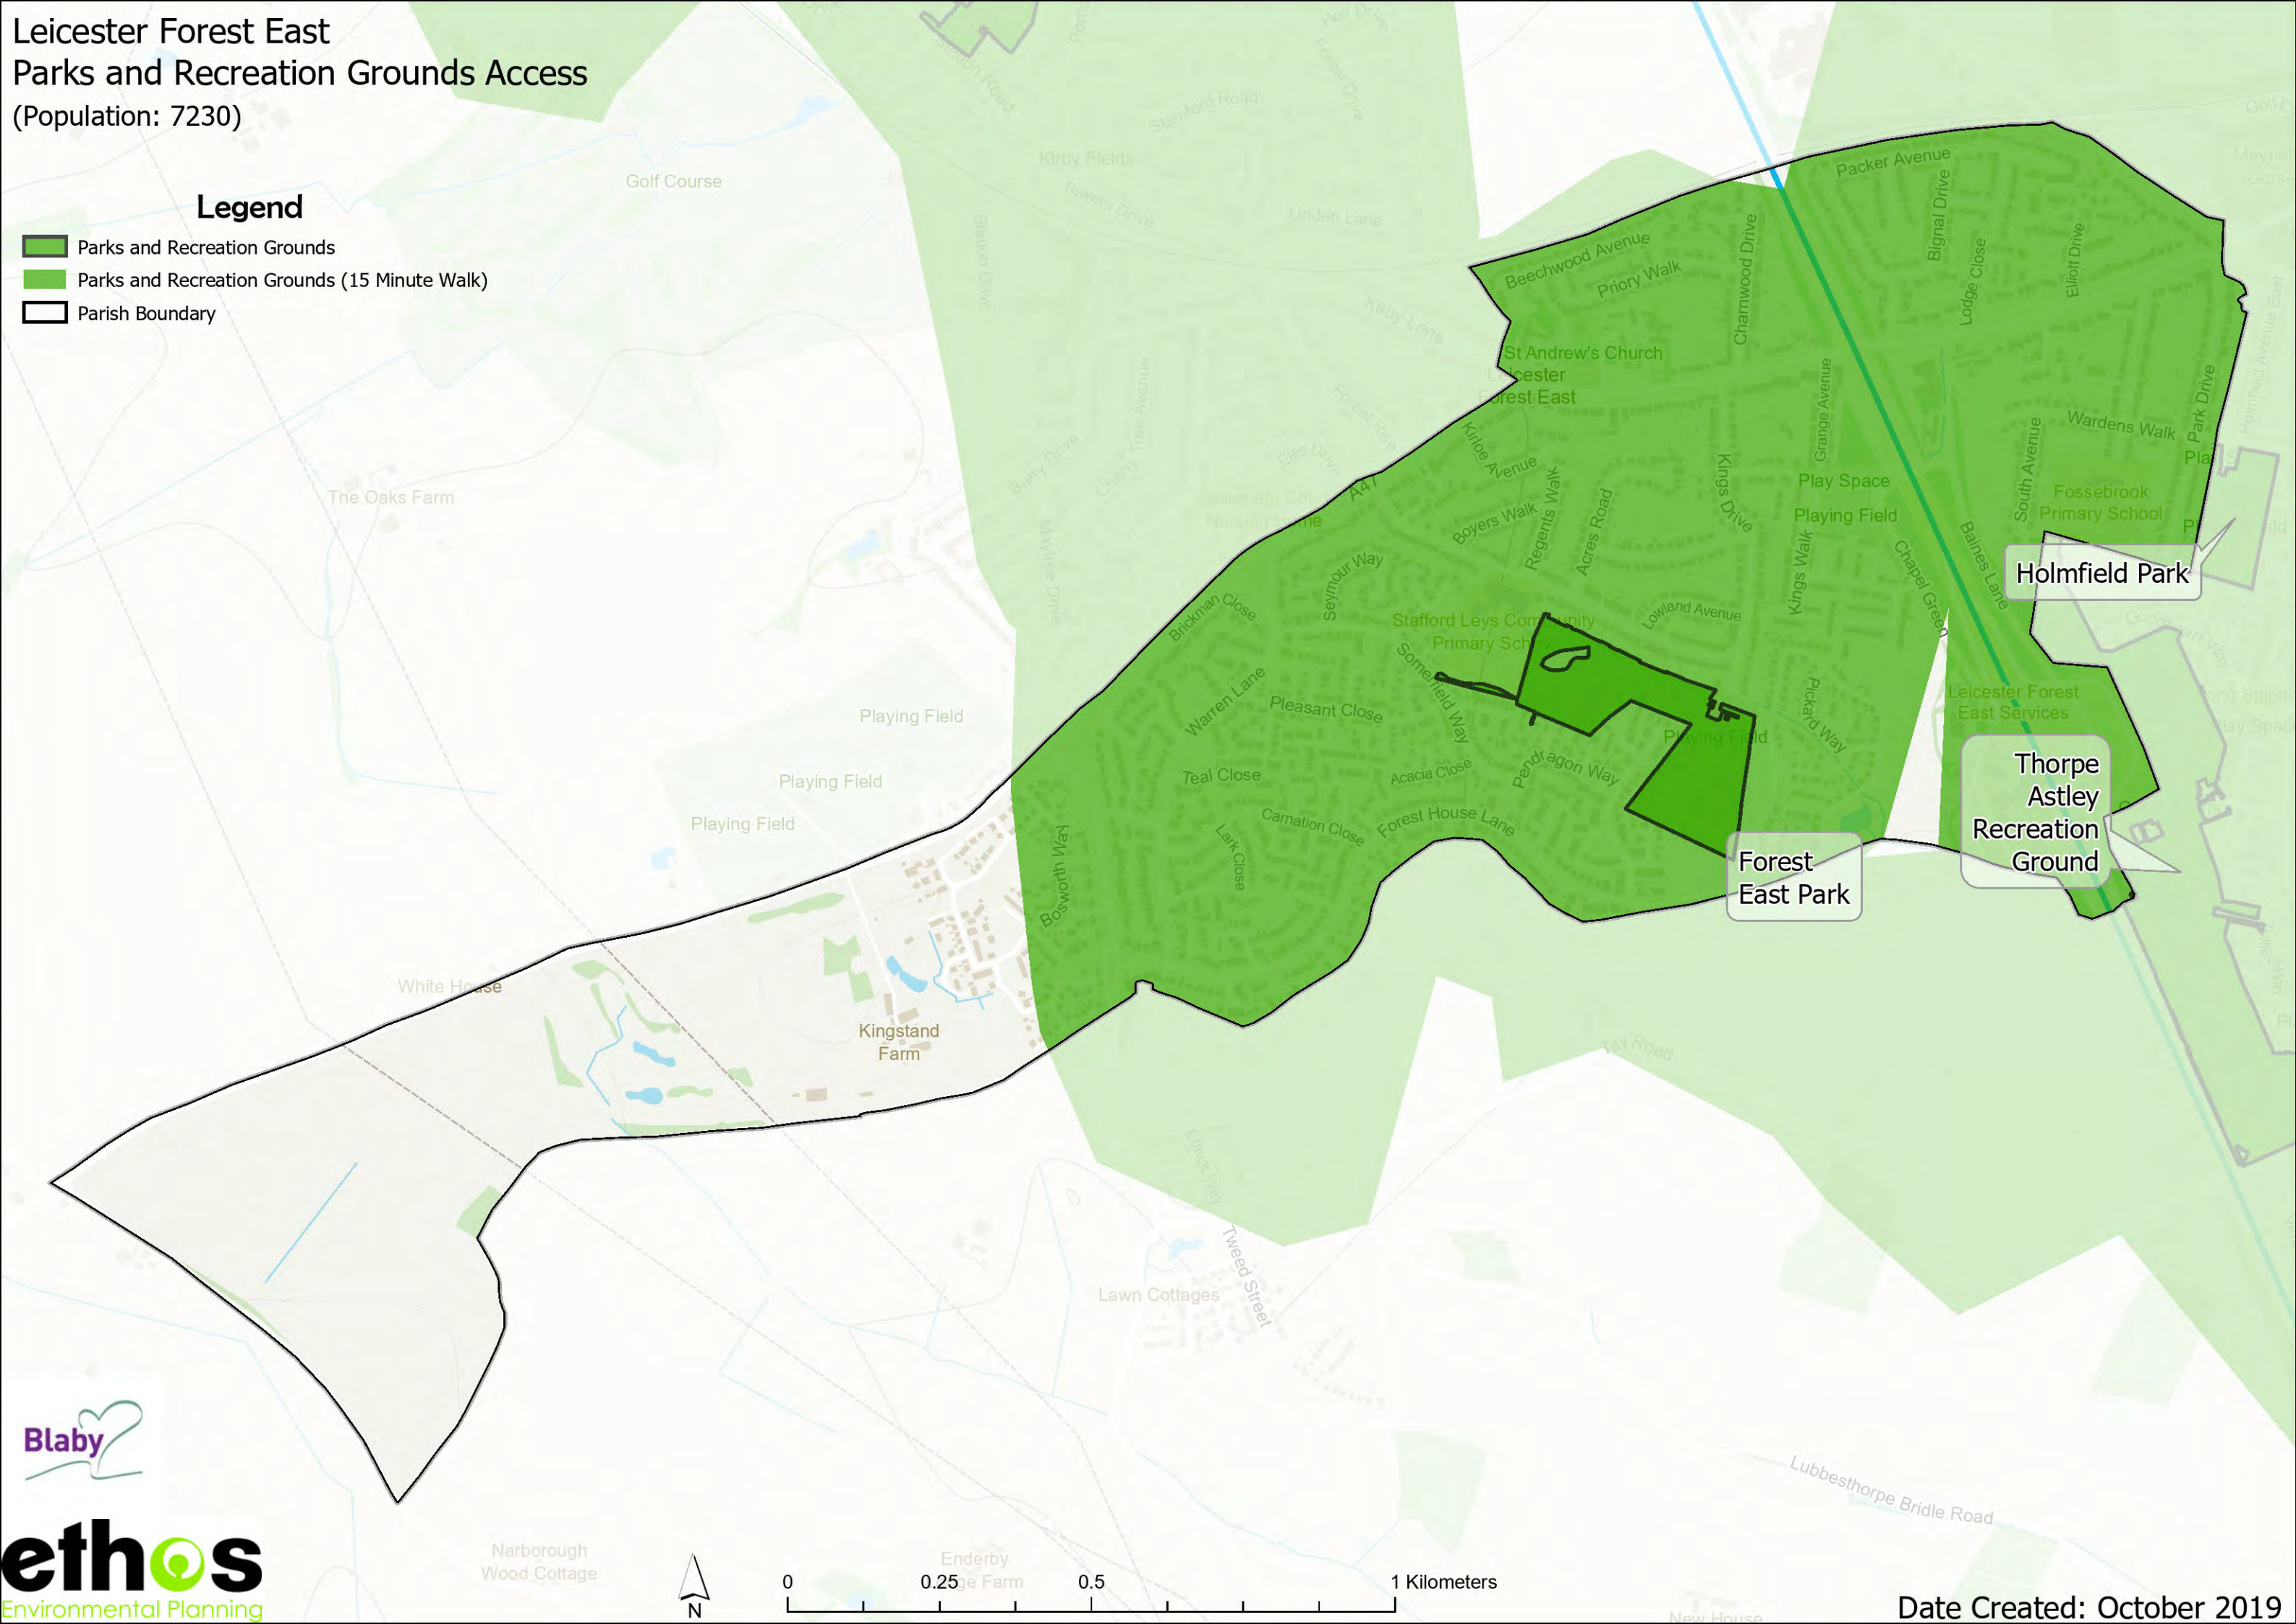

Leicester Forest East Play (Youth) Access (Population: 7230)

Legend

-  Play Space (Youth)
-  Play Space (Youth) (15 Minute Walk)
-  Parish Boundary

Thorpe Astley MUGA

Leicester Forest East Play (Child) Access (Population: 7230)

Legend

-  Play Space (Child)
-  Play Space (Child) (10 Minute Walk)
-  Parish Boundary

Leicester Forest East Parks and Recreation Grounds Access (Population: 7230)

Legend

-  Parks and Recreation Grounds
-  Parks and Recreation Grounds (15 Minute Walk)
-  Parish Boundary

Leicester Forest East Amenity Access (Population: 7230)

Legend

-  Amenity Green Space
-  Amenity Green Space (10 Minute Walk)
-  Parish Boundary

Station Drive

Beechwood Avenue

Churchill Drive

Brickman Close

Magnolia Close

Juniper Close

Beggars Lane

Teal Close

Woodpecker Drive

Swallows Close

Plough Close

Grangewood Manor