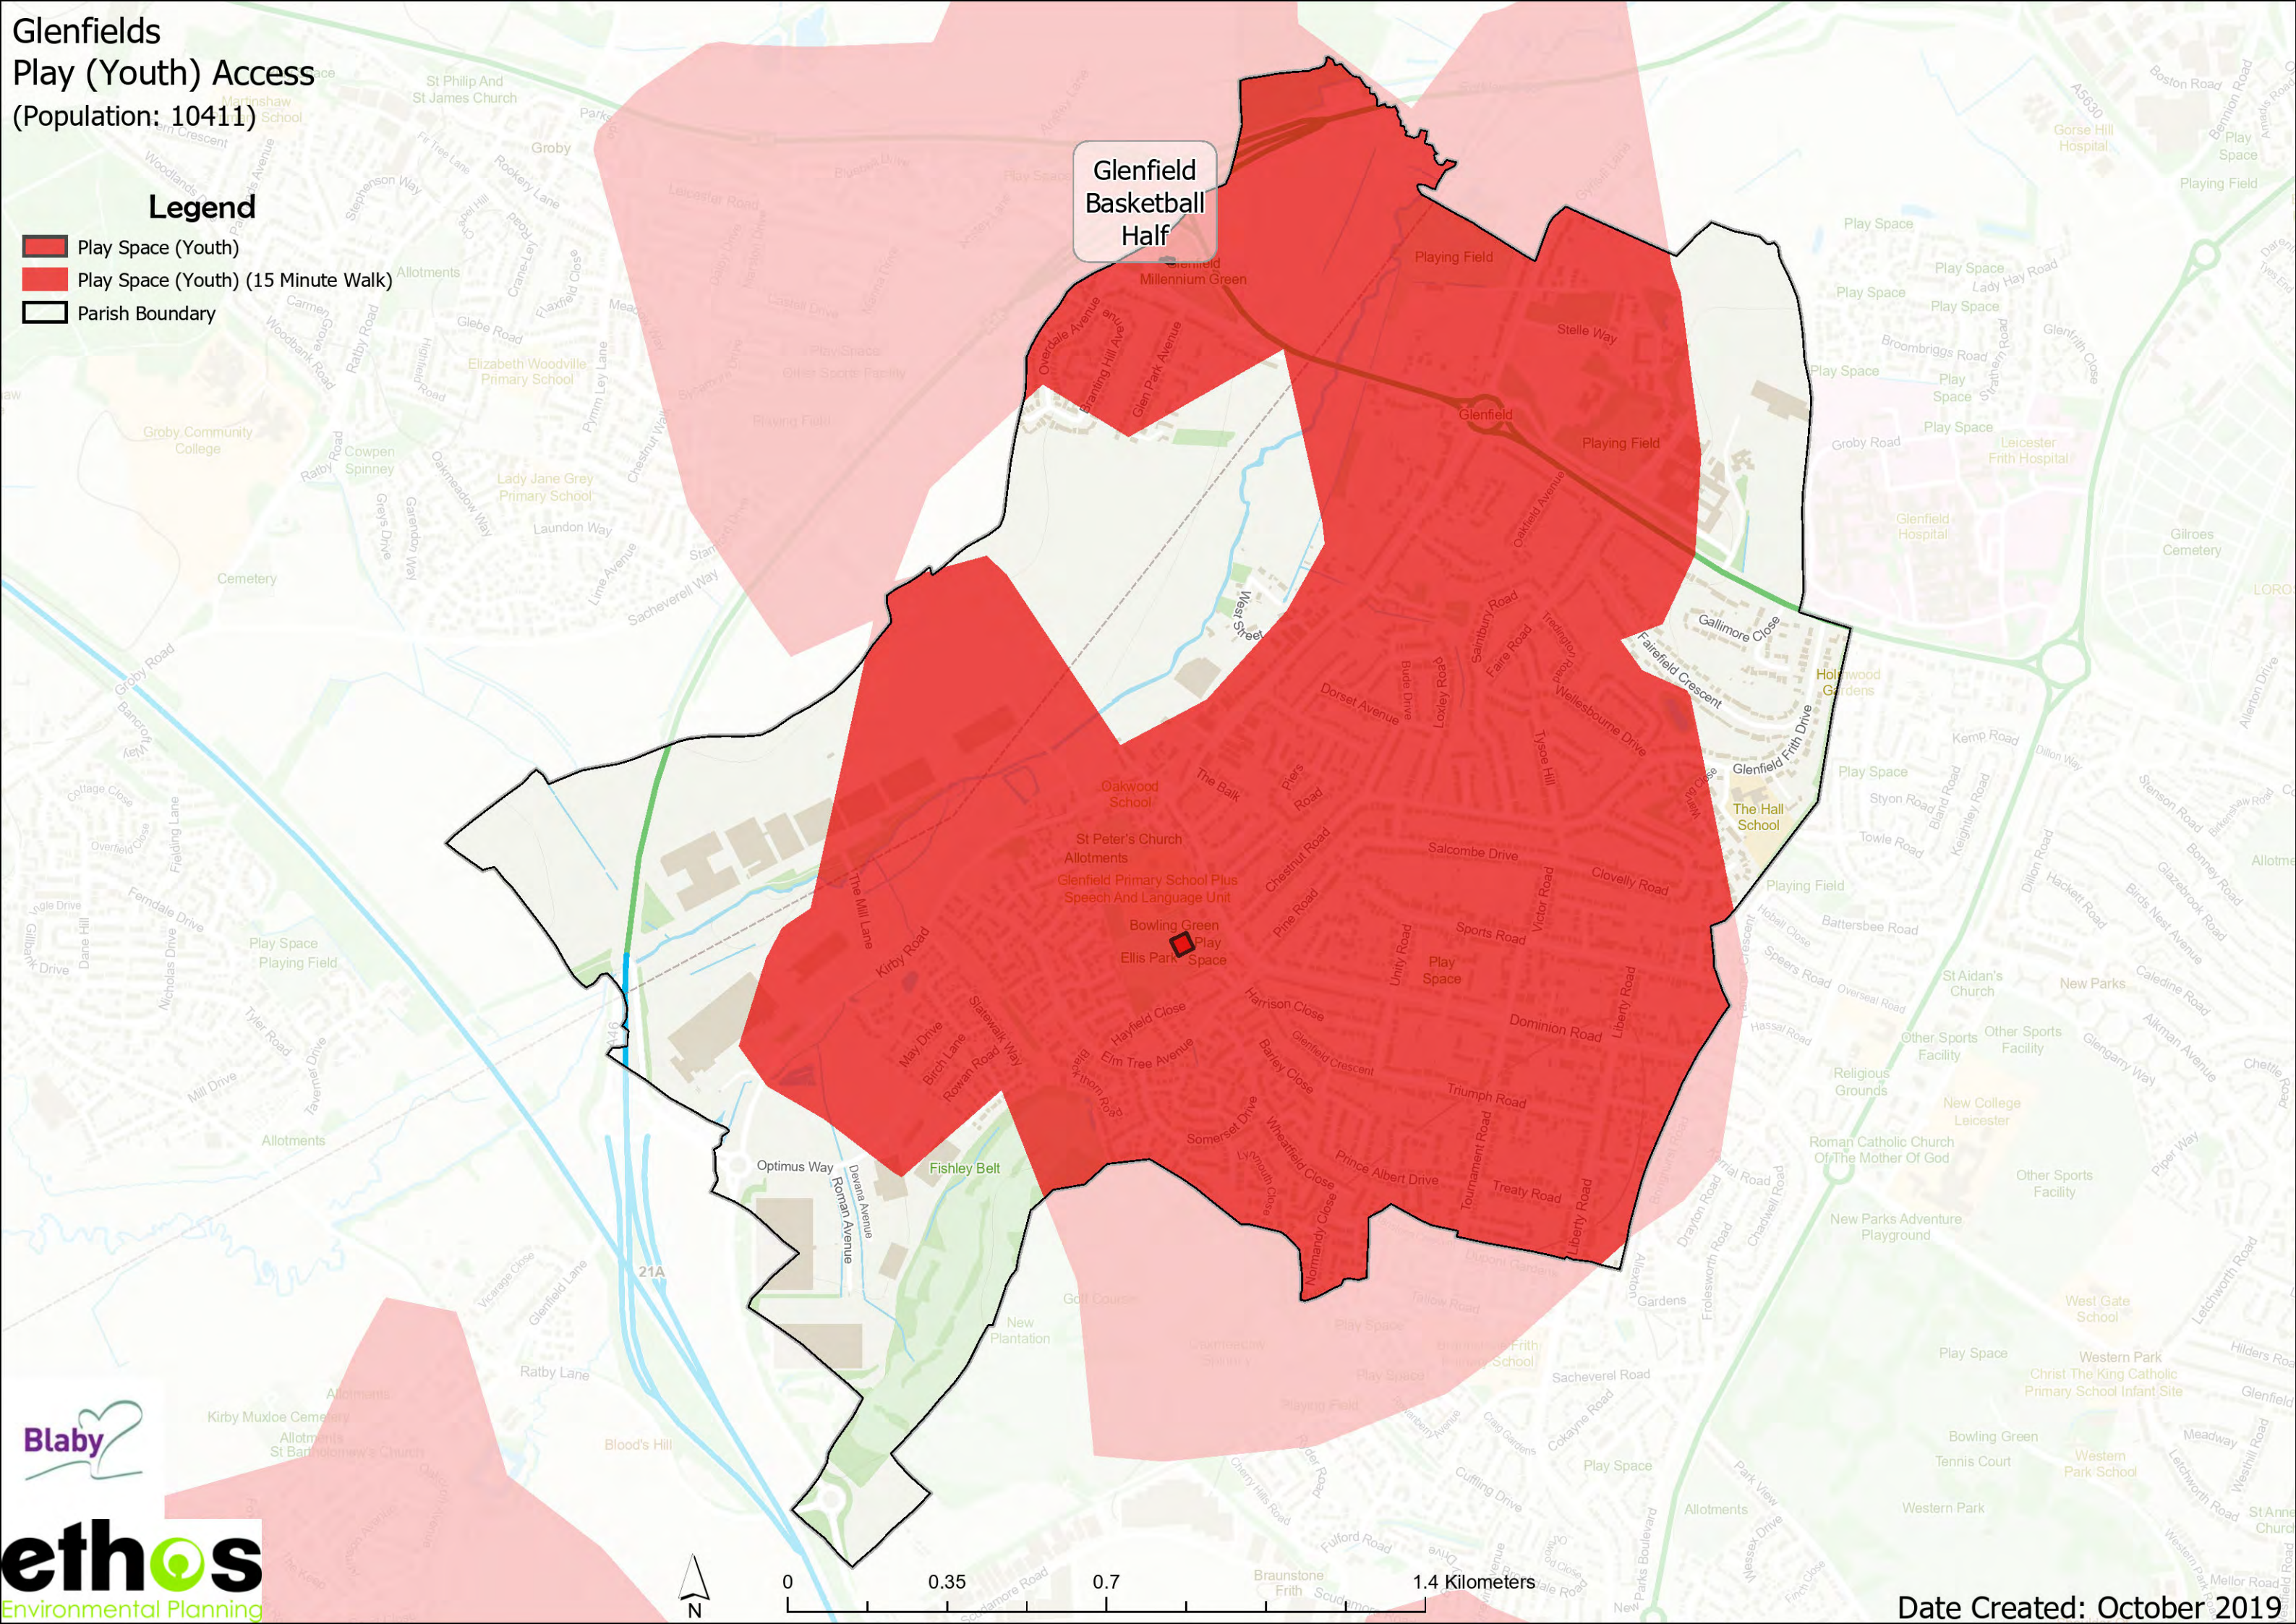

Glenfields Play (Youth) Access (Population: 10411)

1. **Legend**
2. Play Space (Youth)
   - Play Space (Youth) (15 Minute Walk)
   - Parish Boundary

Glenfield
Basketball
Half