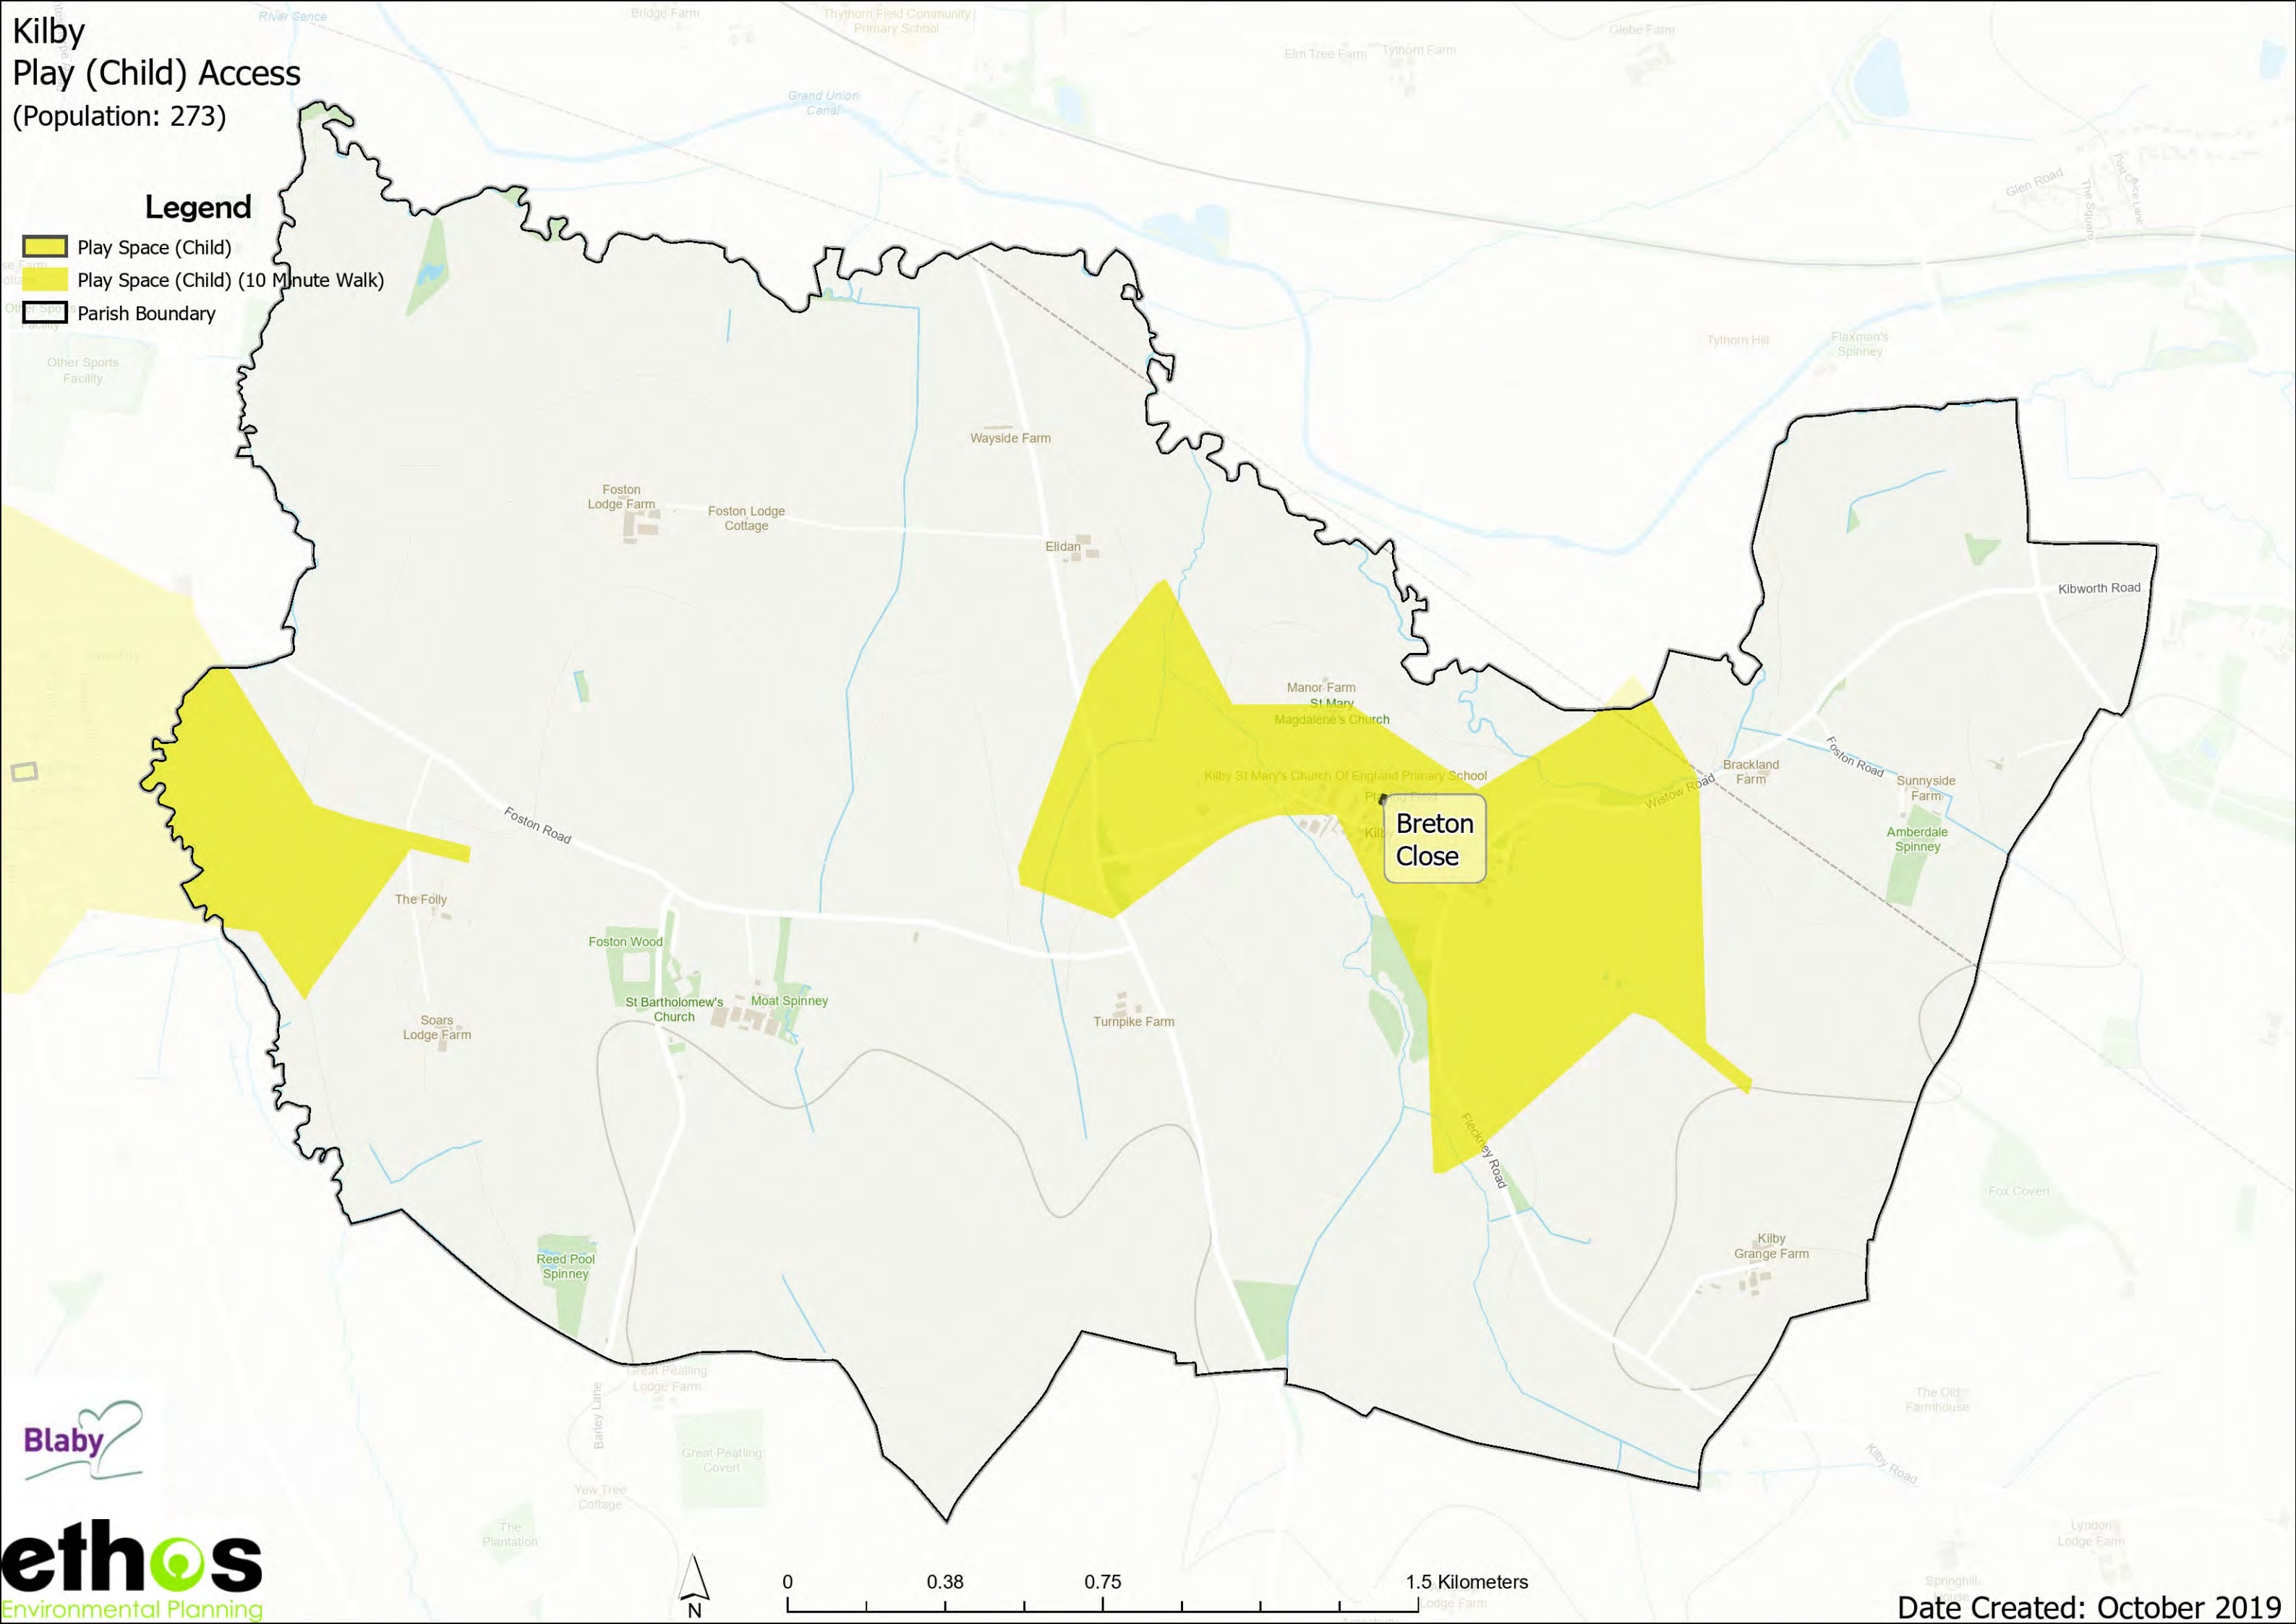

Kilby Way

Date Created: October 2019

Kilby Play (Child) Access (Population: 273)

- Legend**
- Play Space (Child)
 - Play Space (Child) (10 Minute Walk)
 - Parish Boundary

Breton Close

Kilby

Parks and Recreation Grounds Access