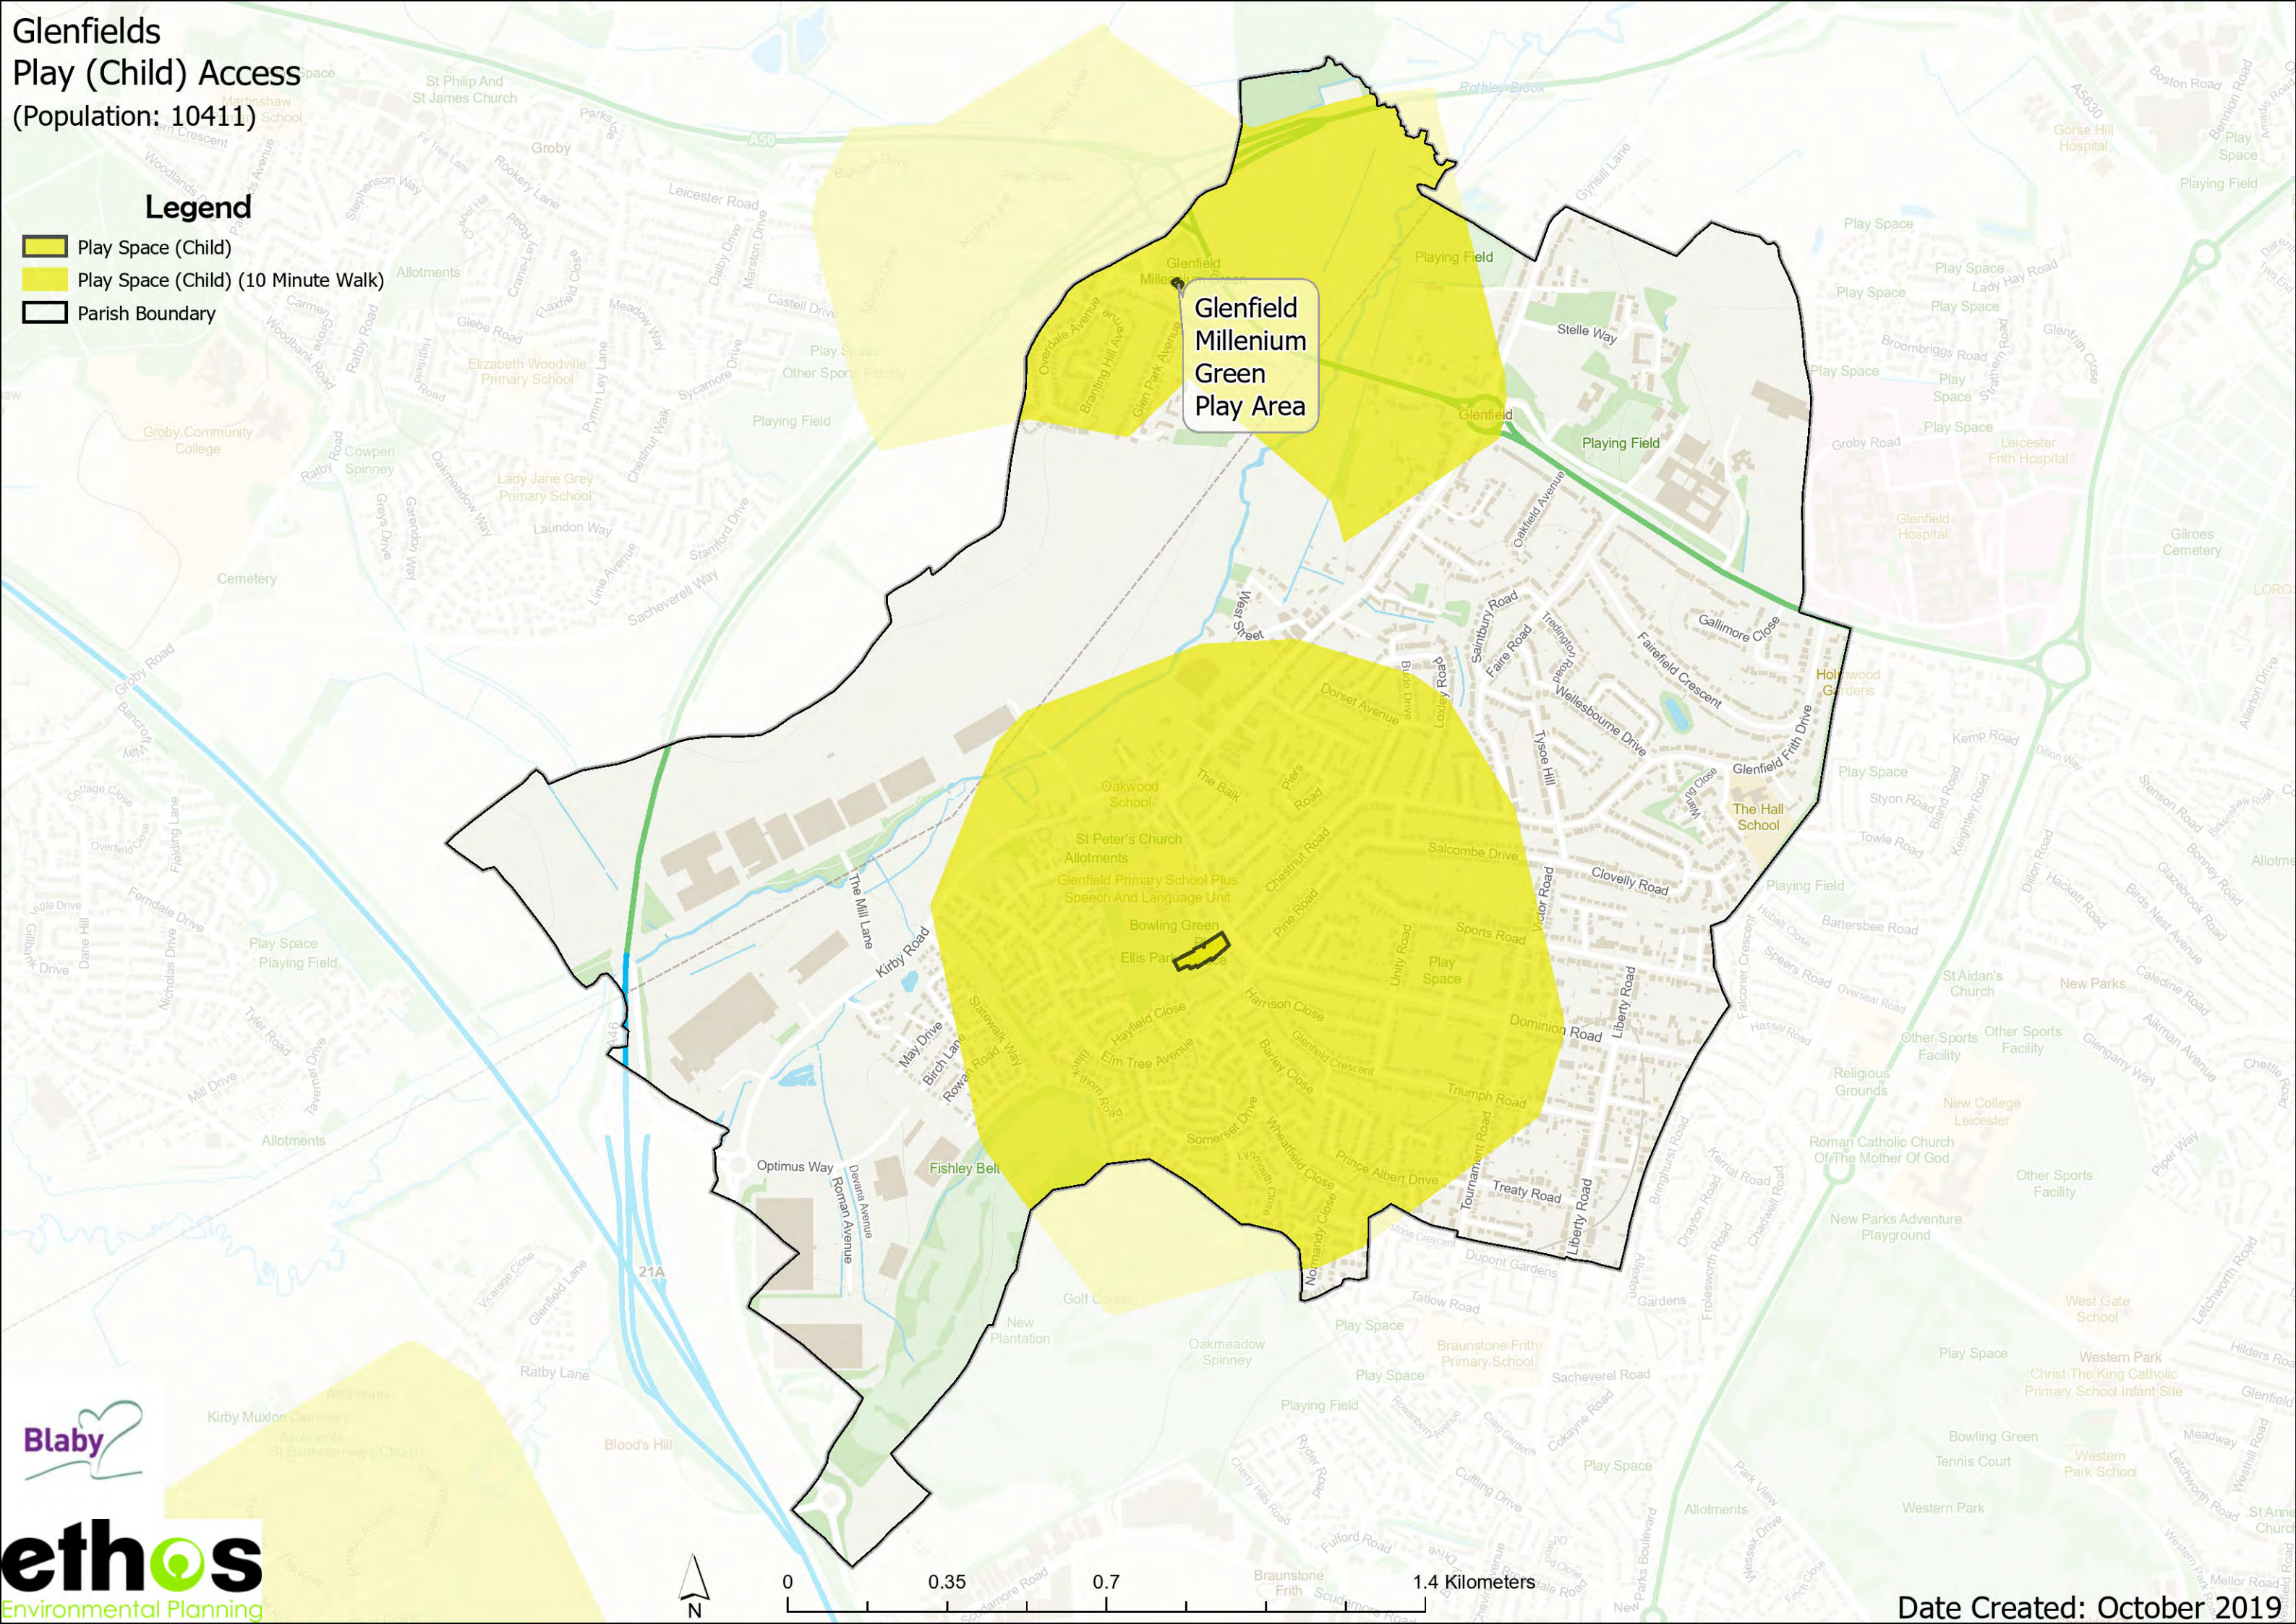

Glenfields Play (Child) Access (Population: 10411)

1. **Legend**
2. Play Space (Child)
   - Play Space (Child) (10 Minute Walk)
   - Parish Boundary

Glenfield
Millenium
Green
Play Area