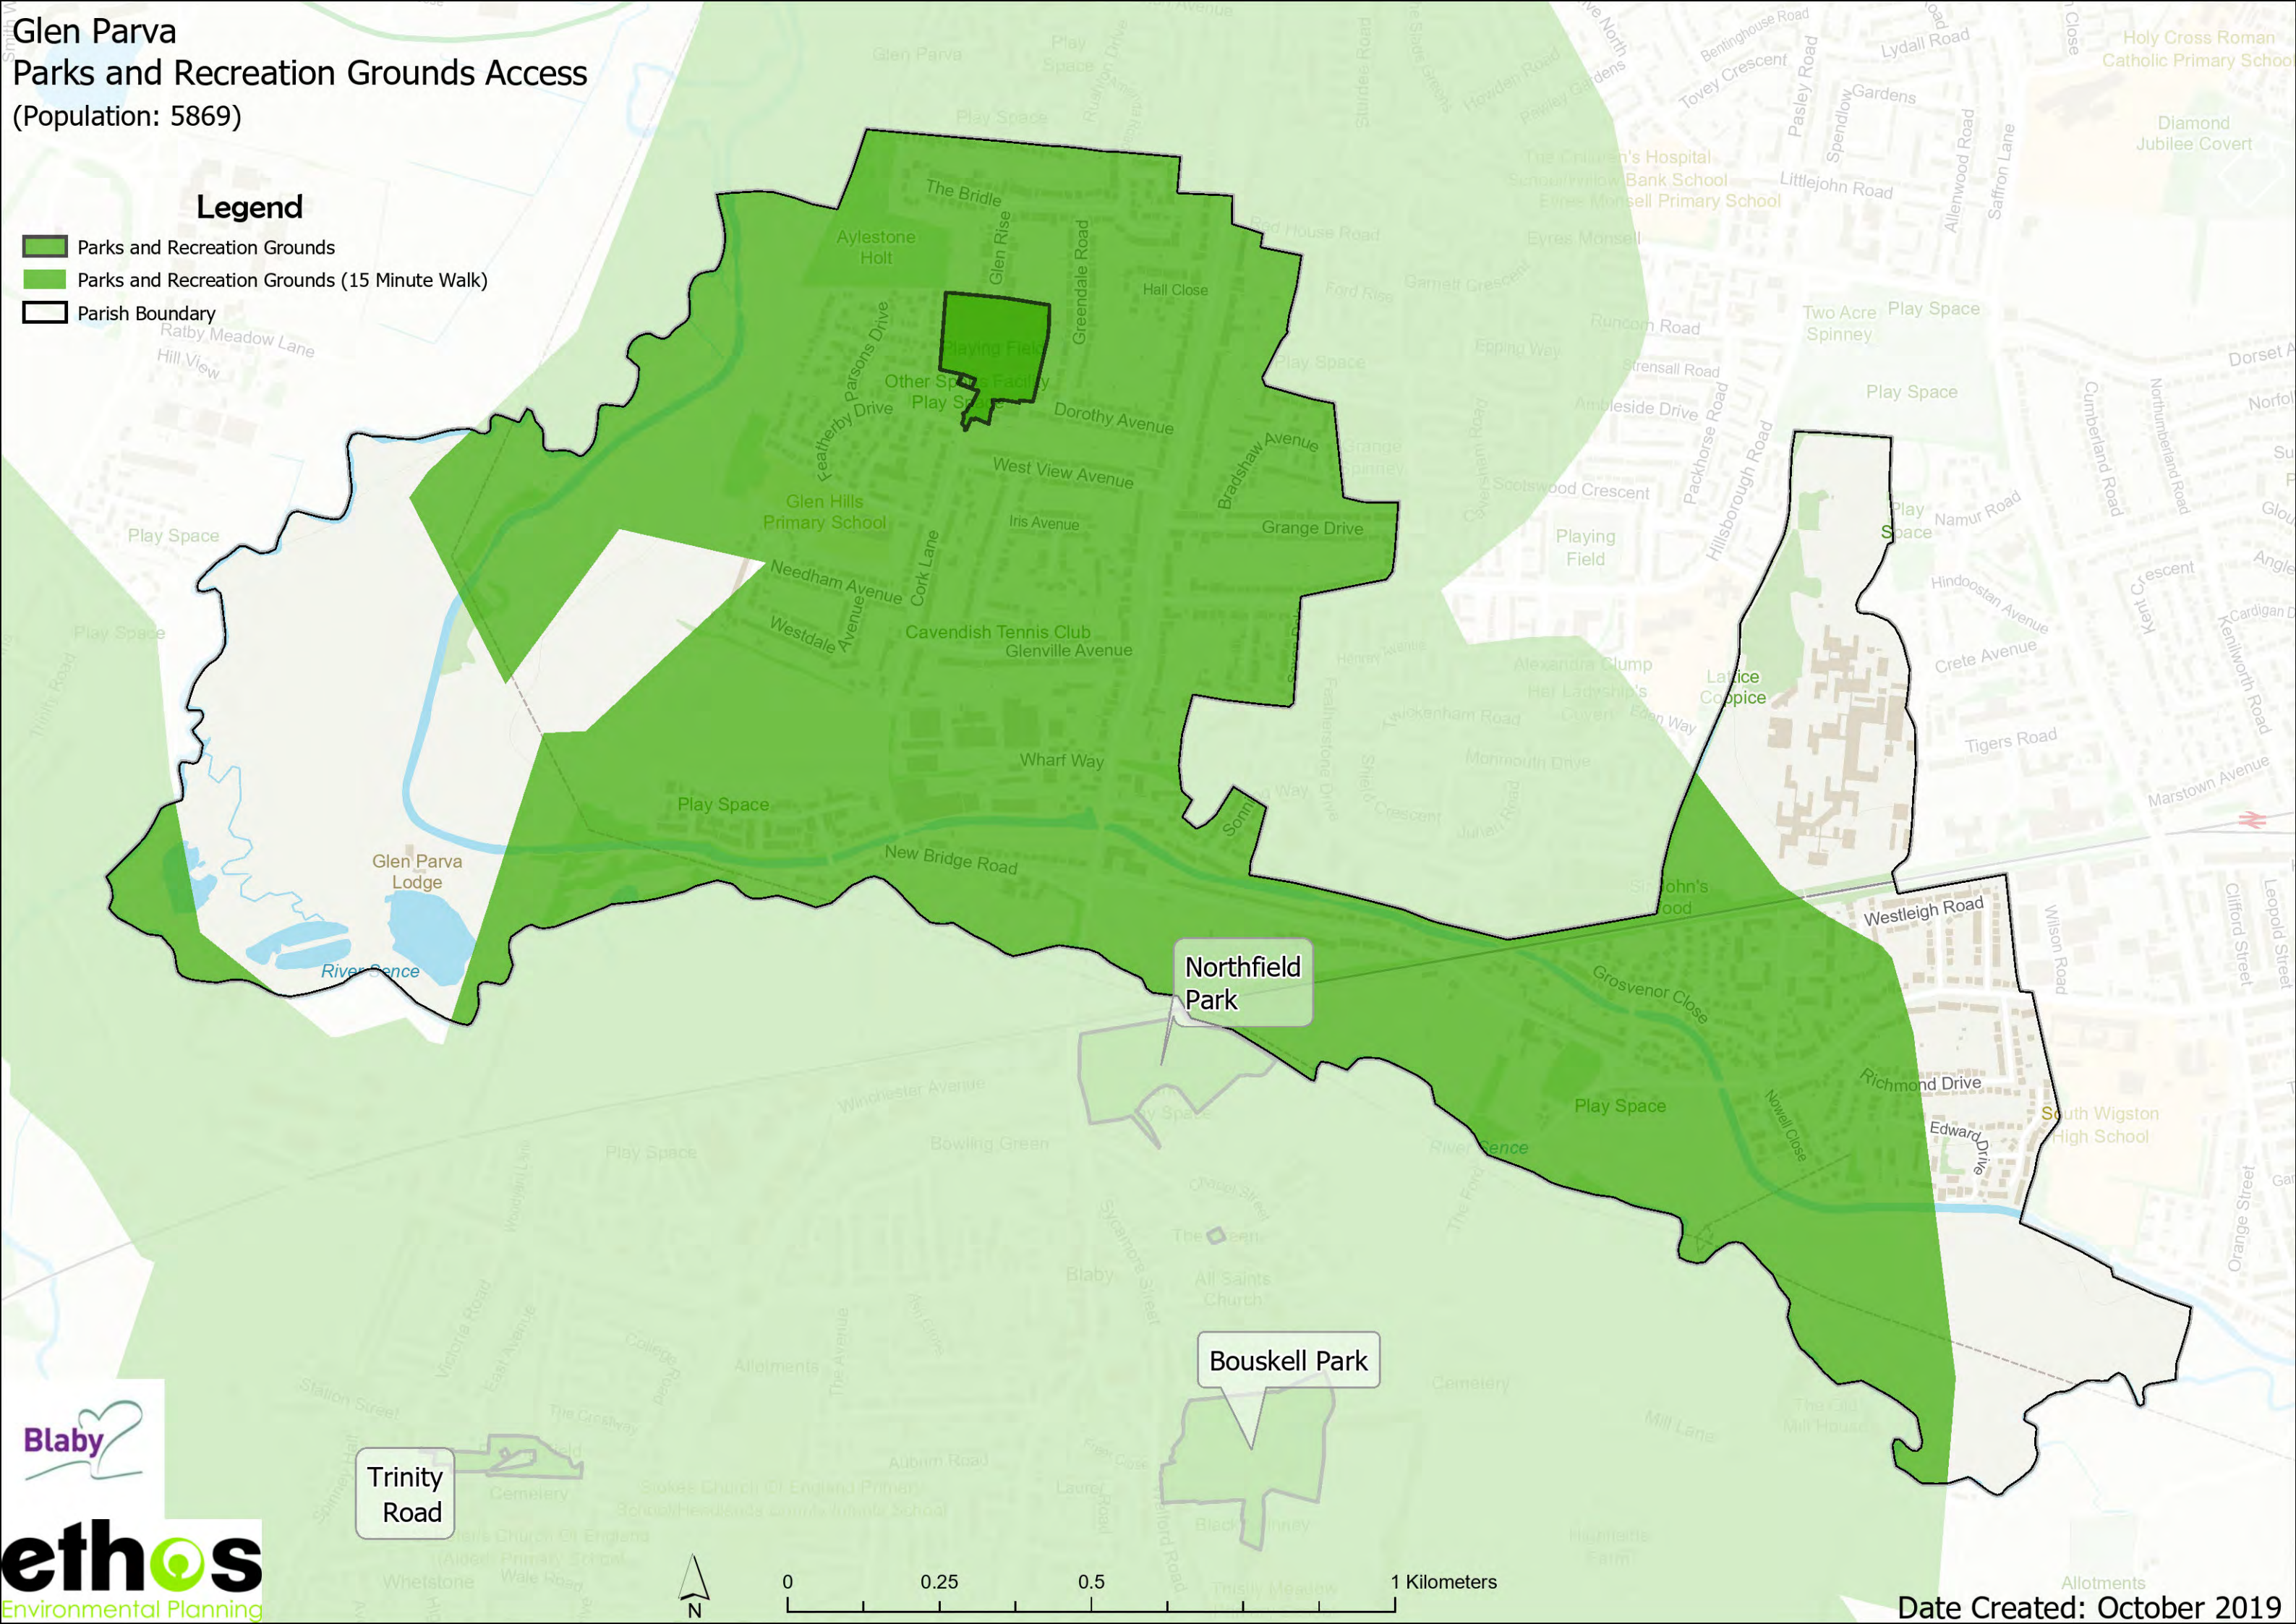

- Legend**
-  Play Space (Youth)
 -  Play Space (Youth) (15 Minute Walk)
 -  Parish Boundary

Date Created: October 2019

Glen Parva Play (Child) Access (Population: 5869)

- ### Legend
- Play Space (Child)
 - Play Space (Child) (10 Minute Walk)
 - Parish Boundary

Date Created: October 2019

Glen Parva Parks and Recreation Grounds Access (Population: 5869)

Legend

-  Parks and Recreation Grounds
-  Parks and Recreation Grounds (15 Minute Walk)
-  Parish Boundary

Trinity Road