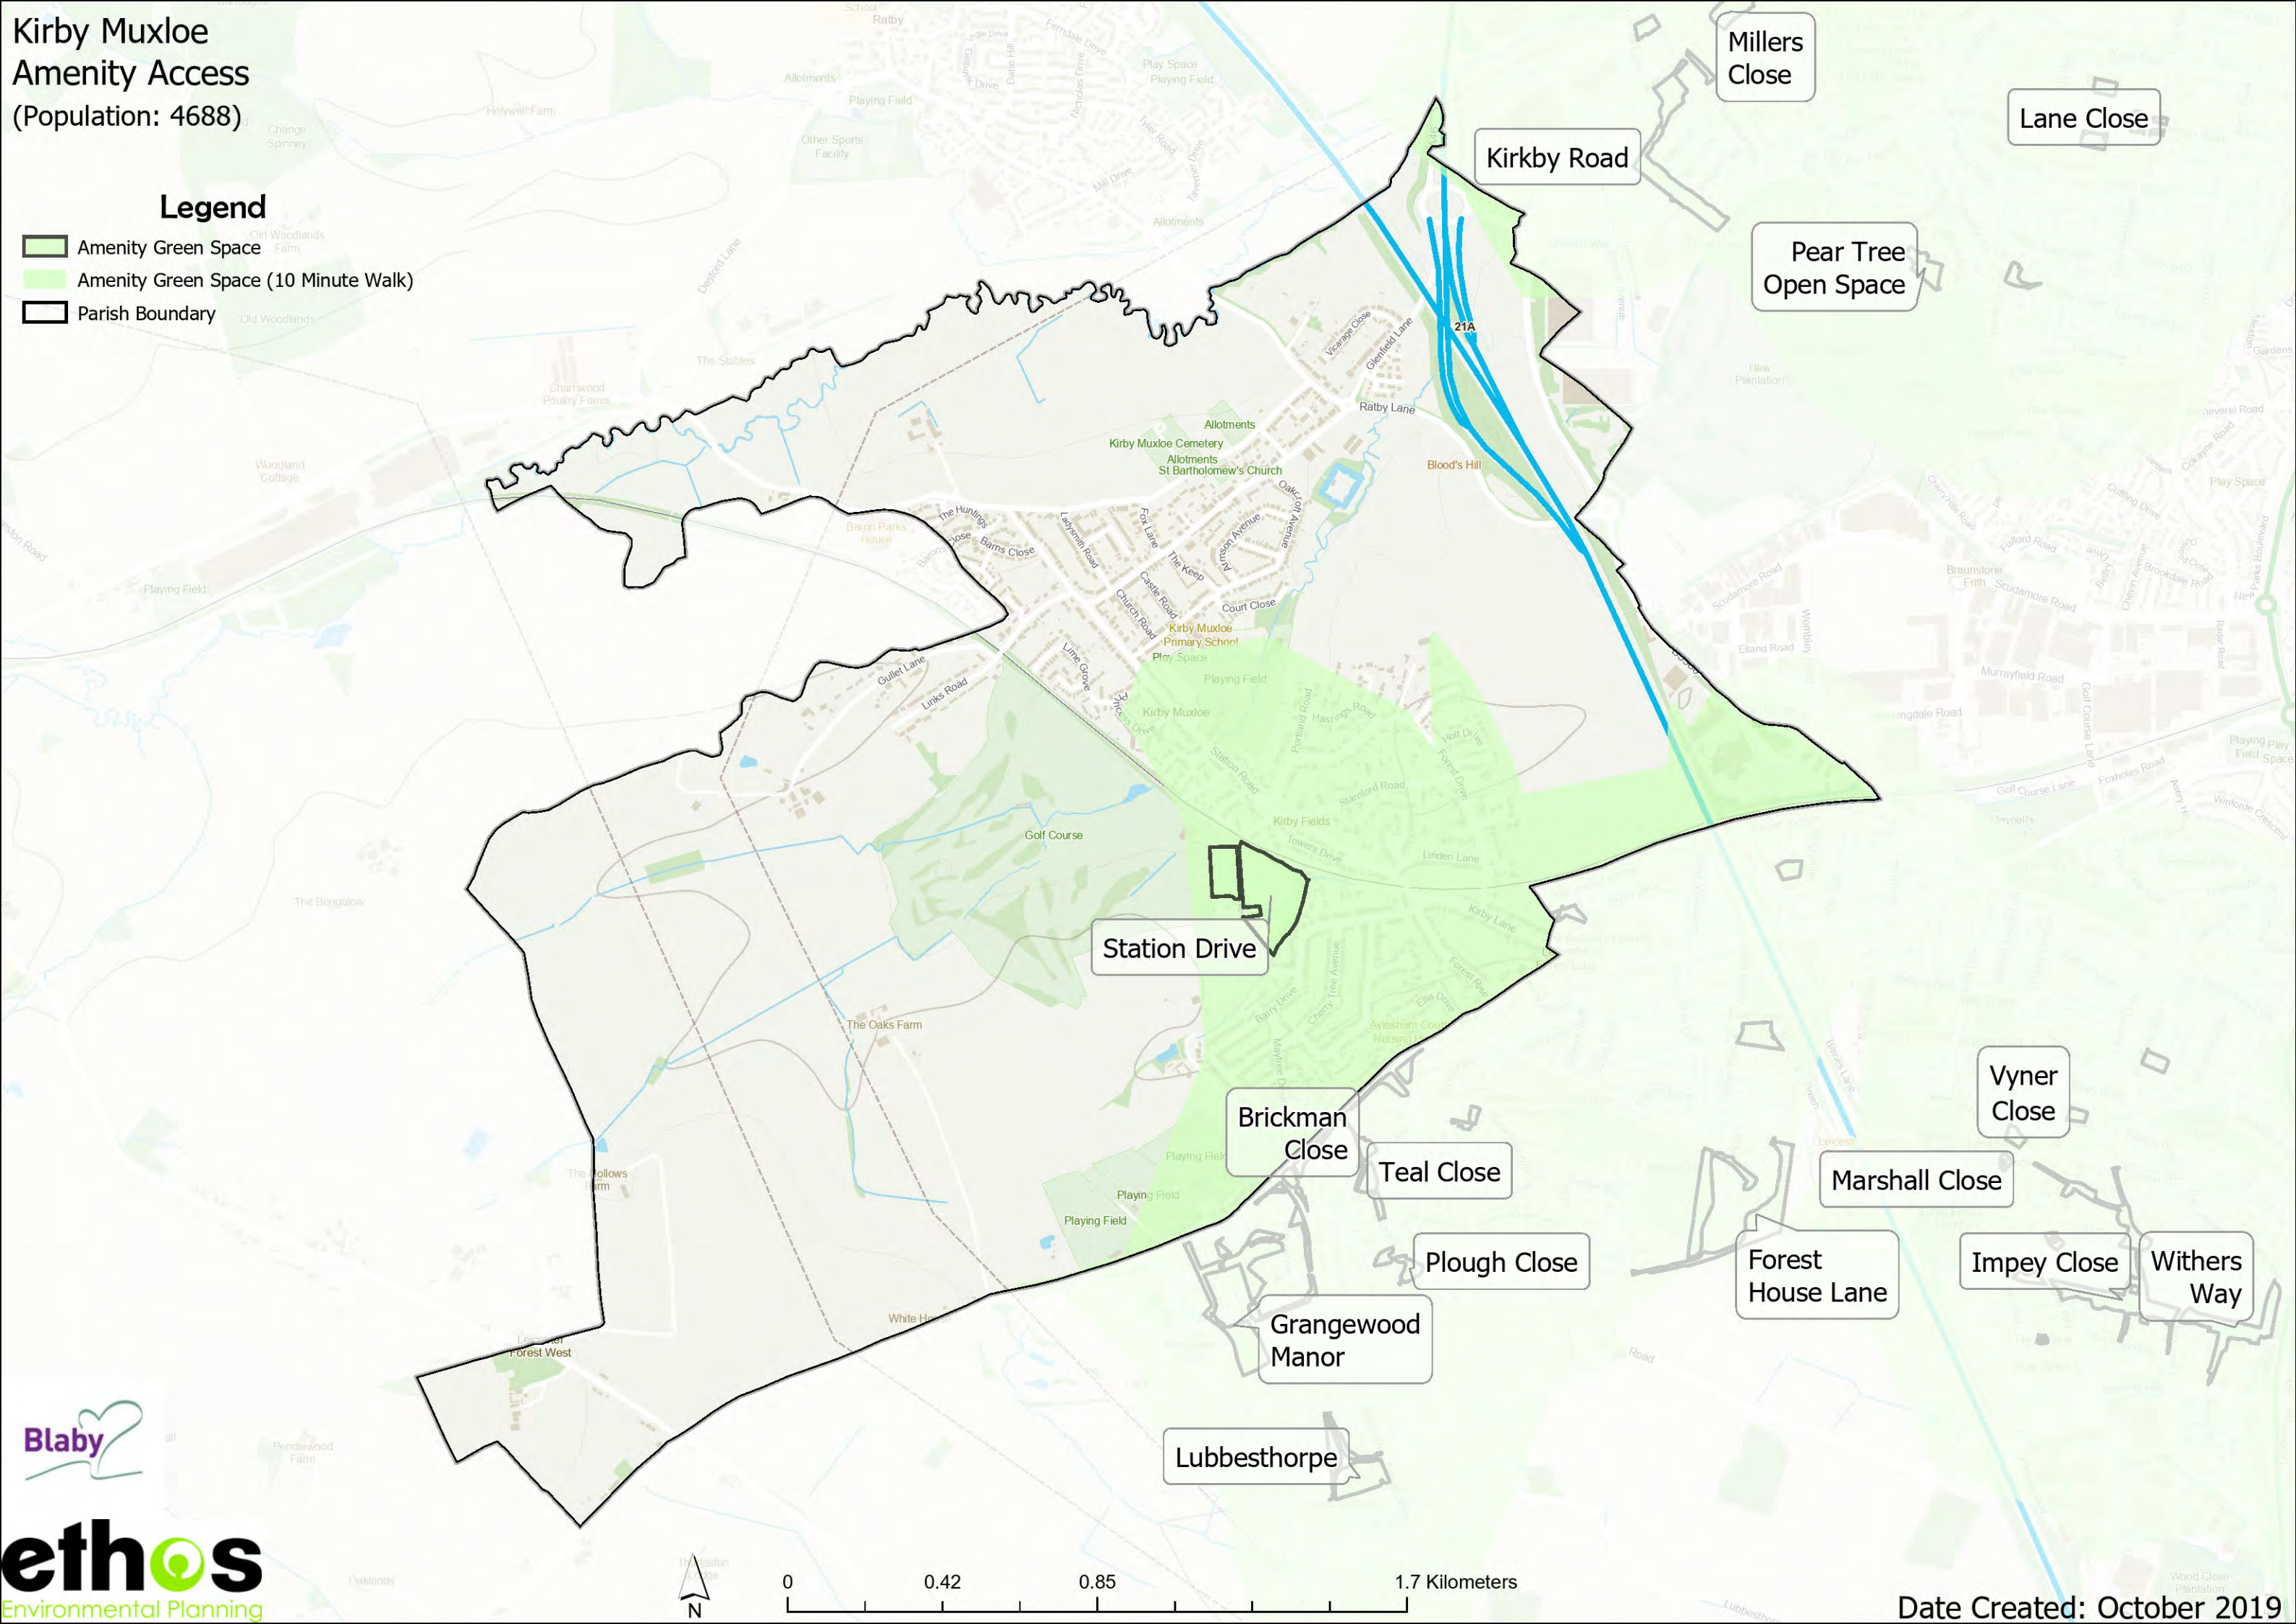

Kirby Muxloe Recreation Ground

Ellis Park

Forest East Park

Thorpe Astley Recreation Ground

Kirby Muxloe Amenity Access (Population: 4688)

- Legend**
-  Amenity Green Space
 -  Amenity Green Space (10 Minute Walk)
 -  Parish Boundary

Kirby Muxloe Allotments Access

(Population: 4688)

- Legend**
- Allotments
 - Allotments (15 Minute Walk)
 - Parish Boundary

Kirby Muxloe Allotments

Desford Road

21A

Blood's Hill

Golf Course

Leicester Forest East Amenity Access (Population: 7230)

Legend

-  Amenity Green Space
-  Amenity Green Space (10 Minute Walk)
-  Parish Boundary

Station Drive

Beechwood Avenue

Churchill Drive

Brickman Close