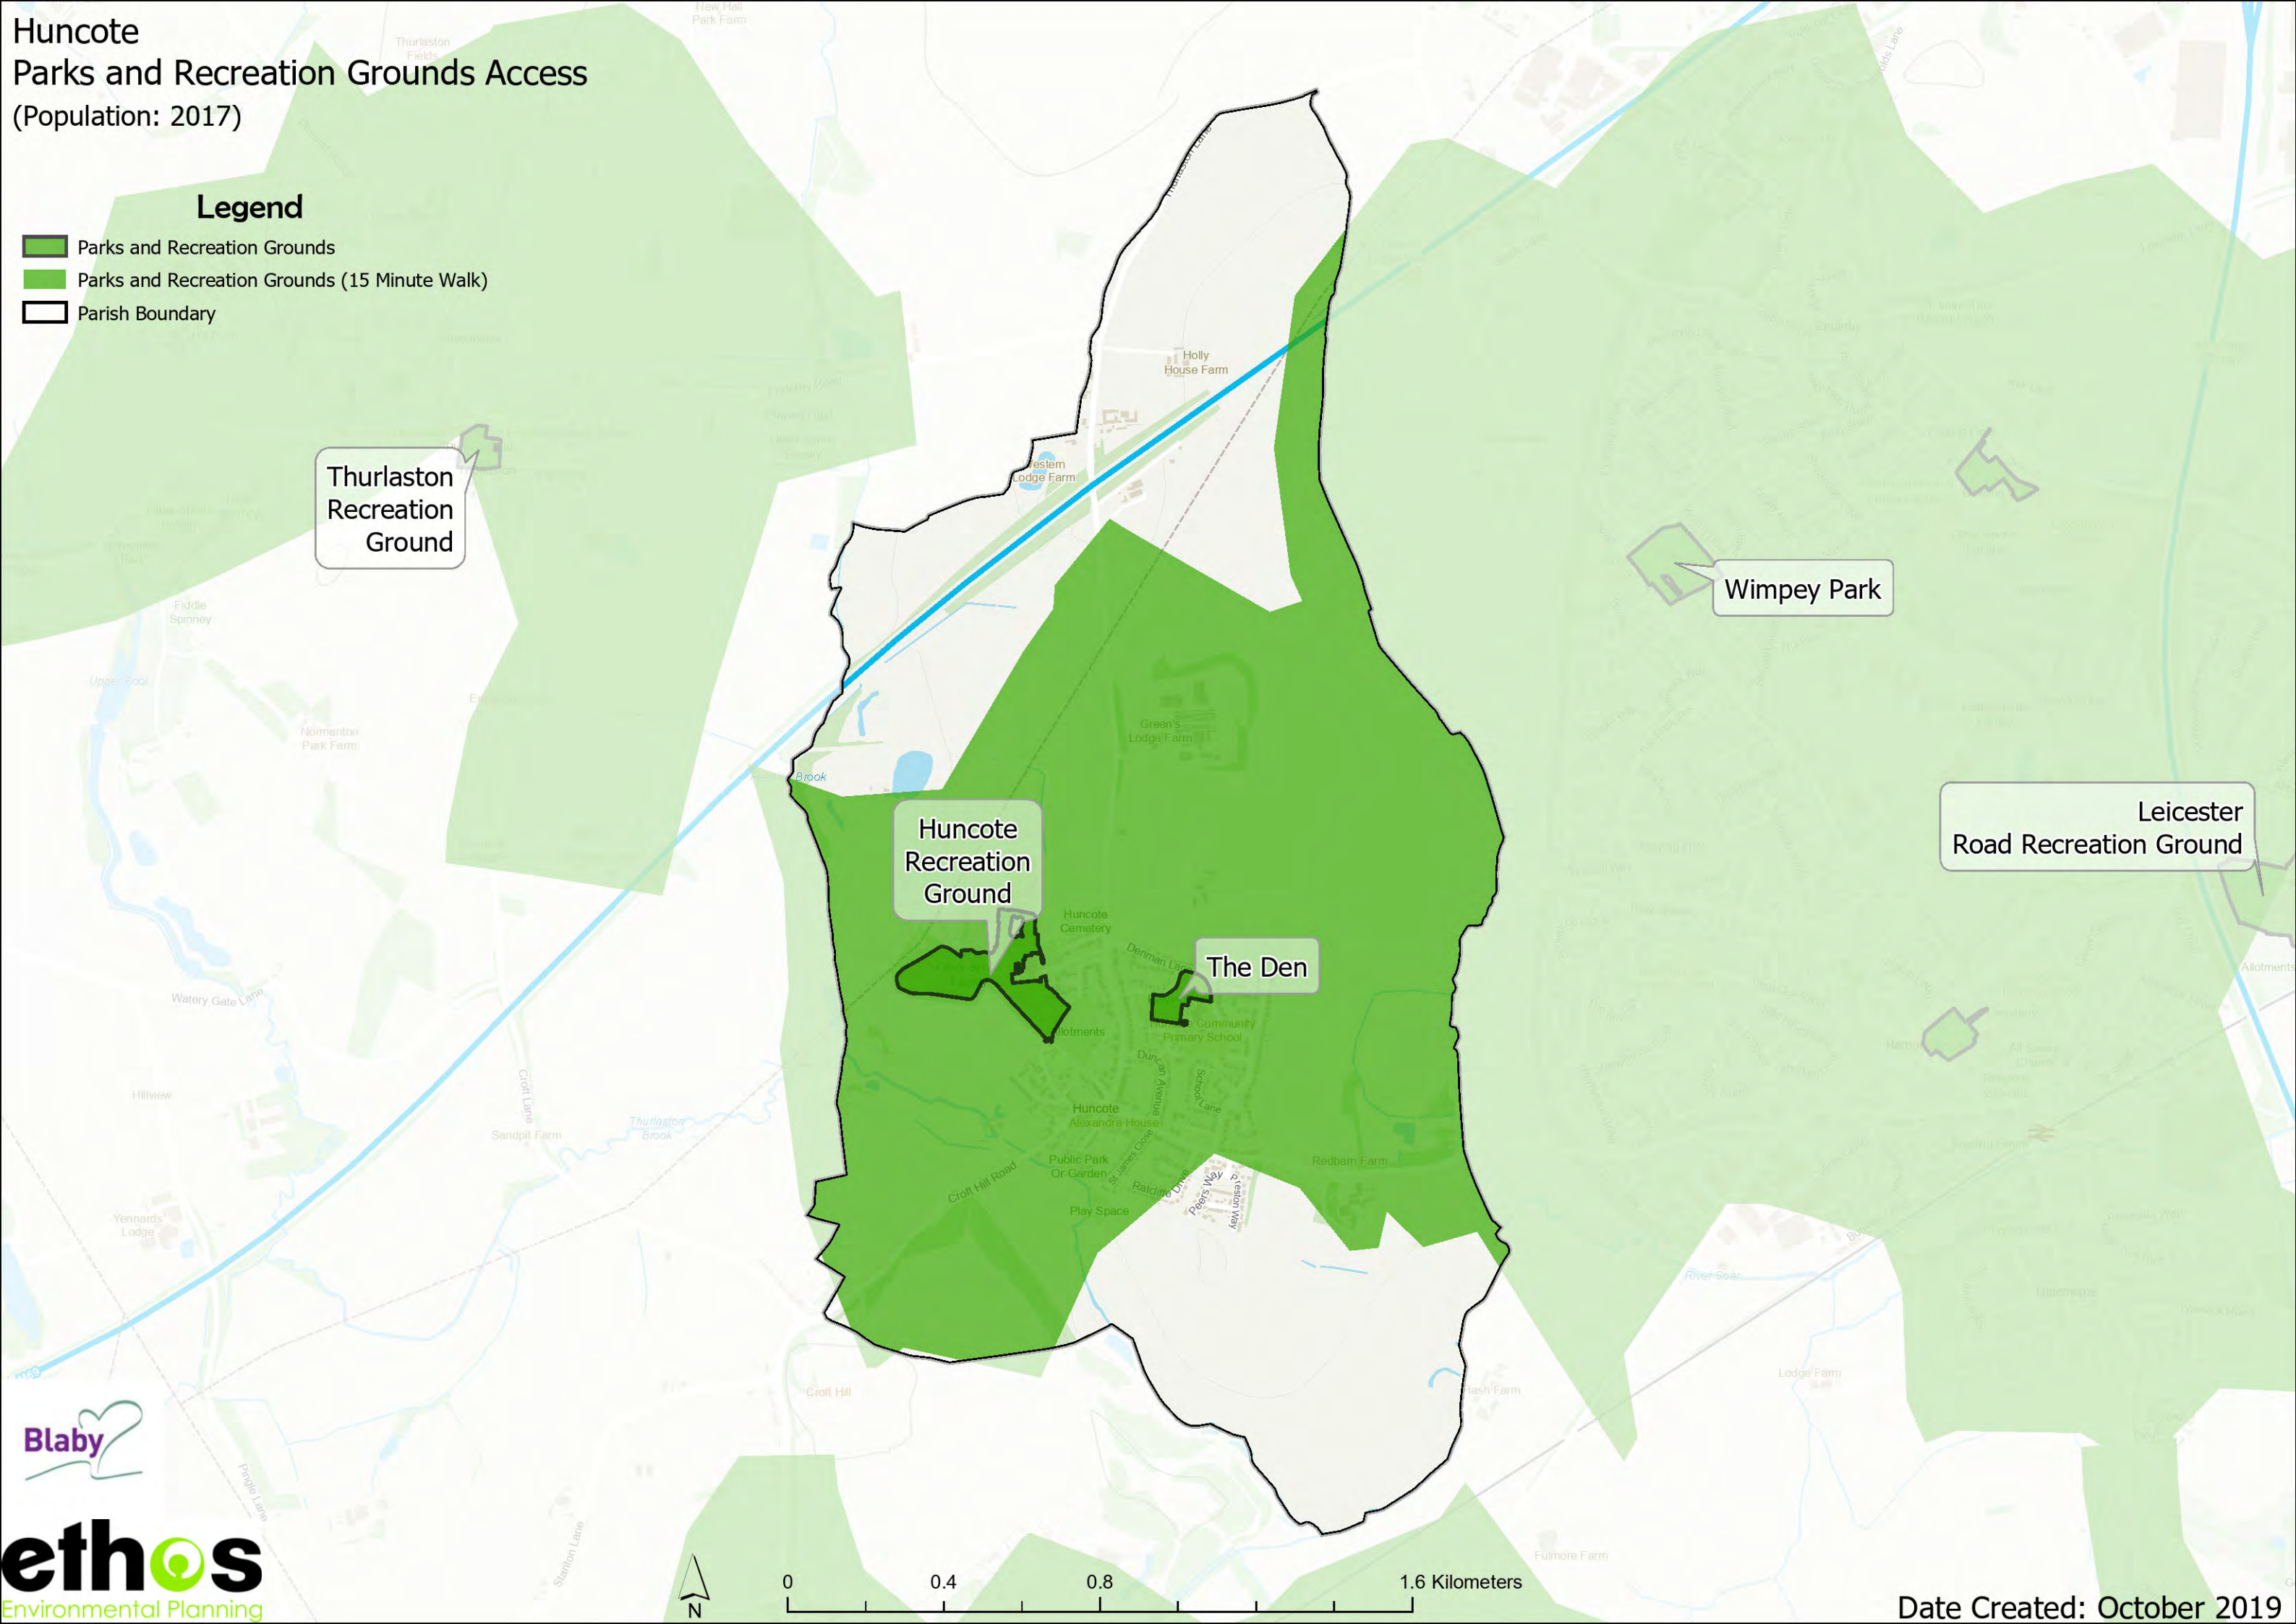

Huncote Parks and Recreation Grounds Access (Population: 2017)

Legend

- Parks and Recreation Grounds
- Parks and Recreation Grounds (15 Minute Walk)
- Parish Boundary

Thurlaston
Recreation
Ground

Wimpey Park

Huncote
Recreation
Ground

The Den

Leicester
Road Recreation Ground