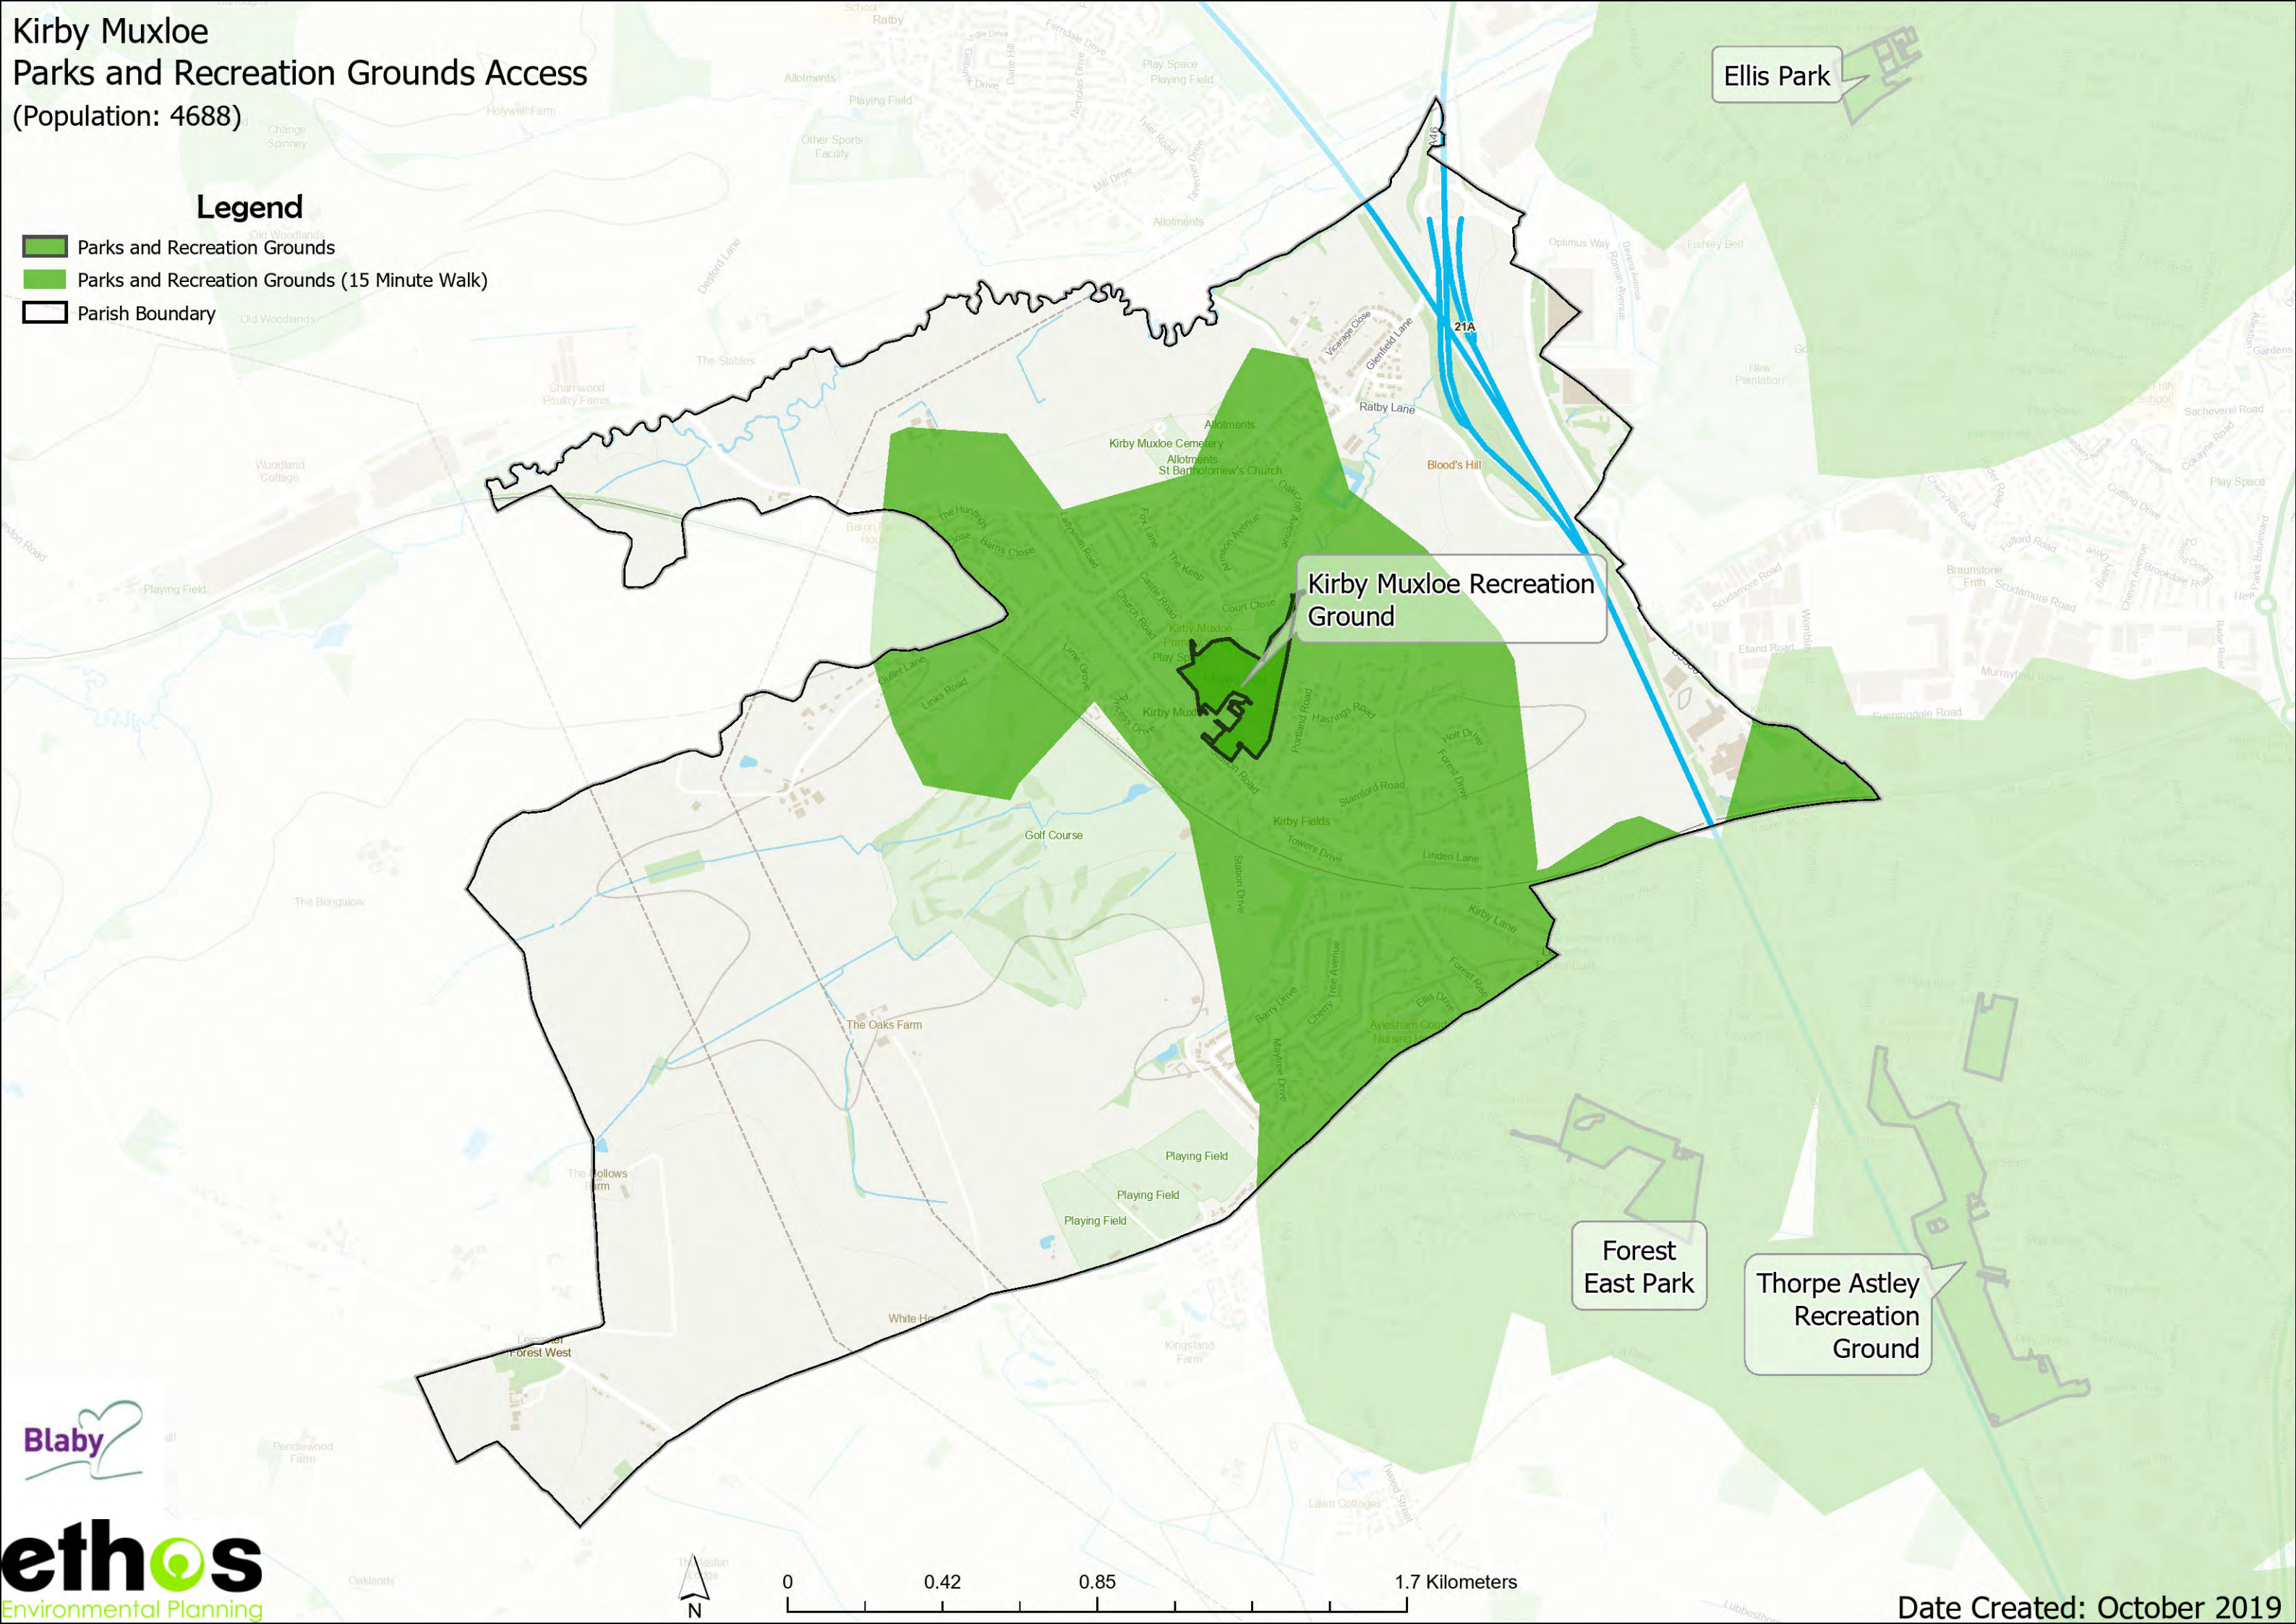

Kirby Muxloe Play (Youth) Access (Population: 4688)

- Legend**
-  Play Space (Youth)
 -  Play Space (Youth) (15 Minute Walk)
 -  Parish Boundary

Thorpe Astley MUGA

Kirby Muxloe Play (Child) Access (Population: 4688)

- Legend**
- Play Space (Child)
 - Play Space (Child) (10 Minute Walk)
 - Parish Boundary

Kirby Muxloe Parks and Recreation Grounds Access (Population: 4688)

Legend

-  Parks and Recreation Grounds
-  Parks and Recreation Grounds (15 Minute Walk)
-  Parish Boundary

Leicester Forest East Amenity Access (Population: 7230)

Legend

-  Amenity Green Space
-  Amenity Green Space (10 Minute Walk)
-  Parish Boundary

Station Drive

Beechwood Avenue

Churchill Drive

Brickman Close