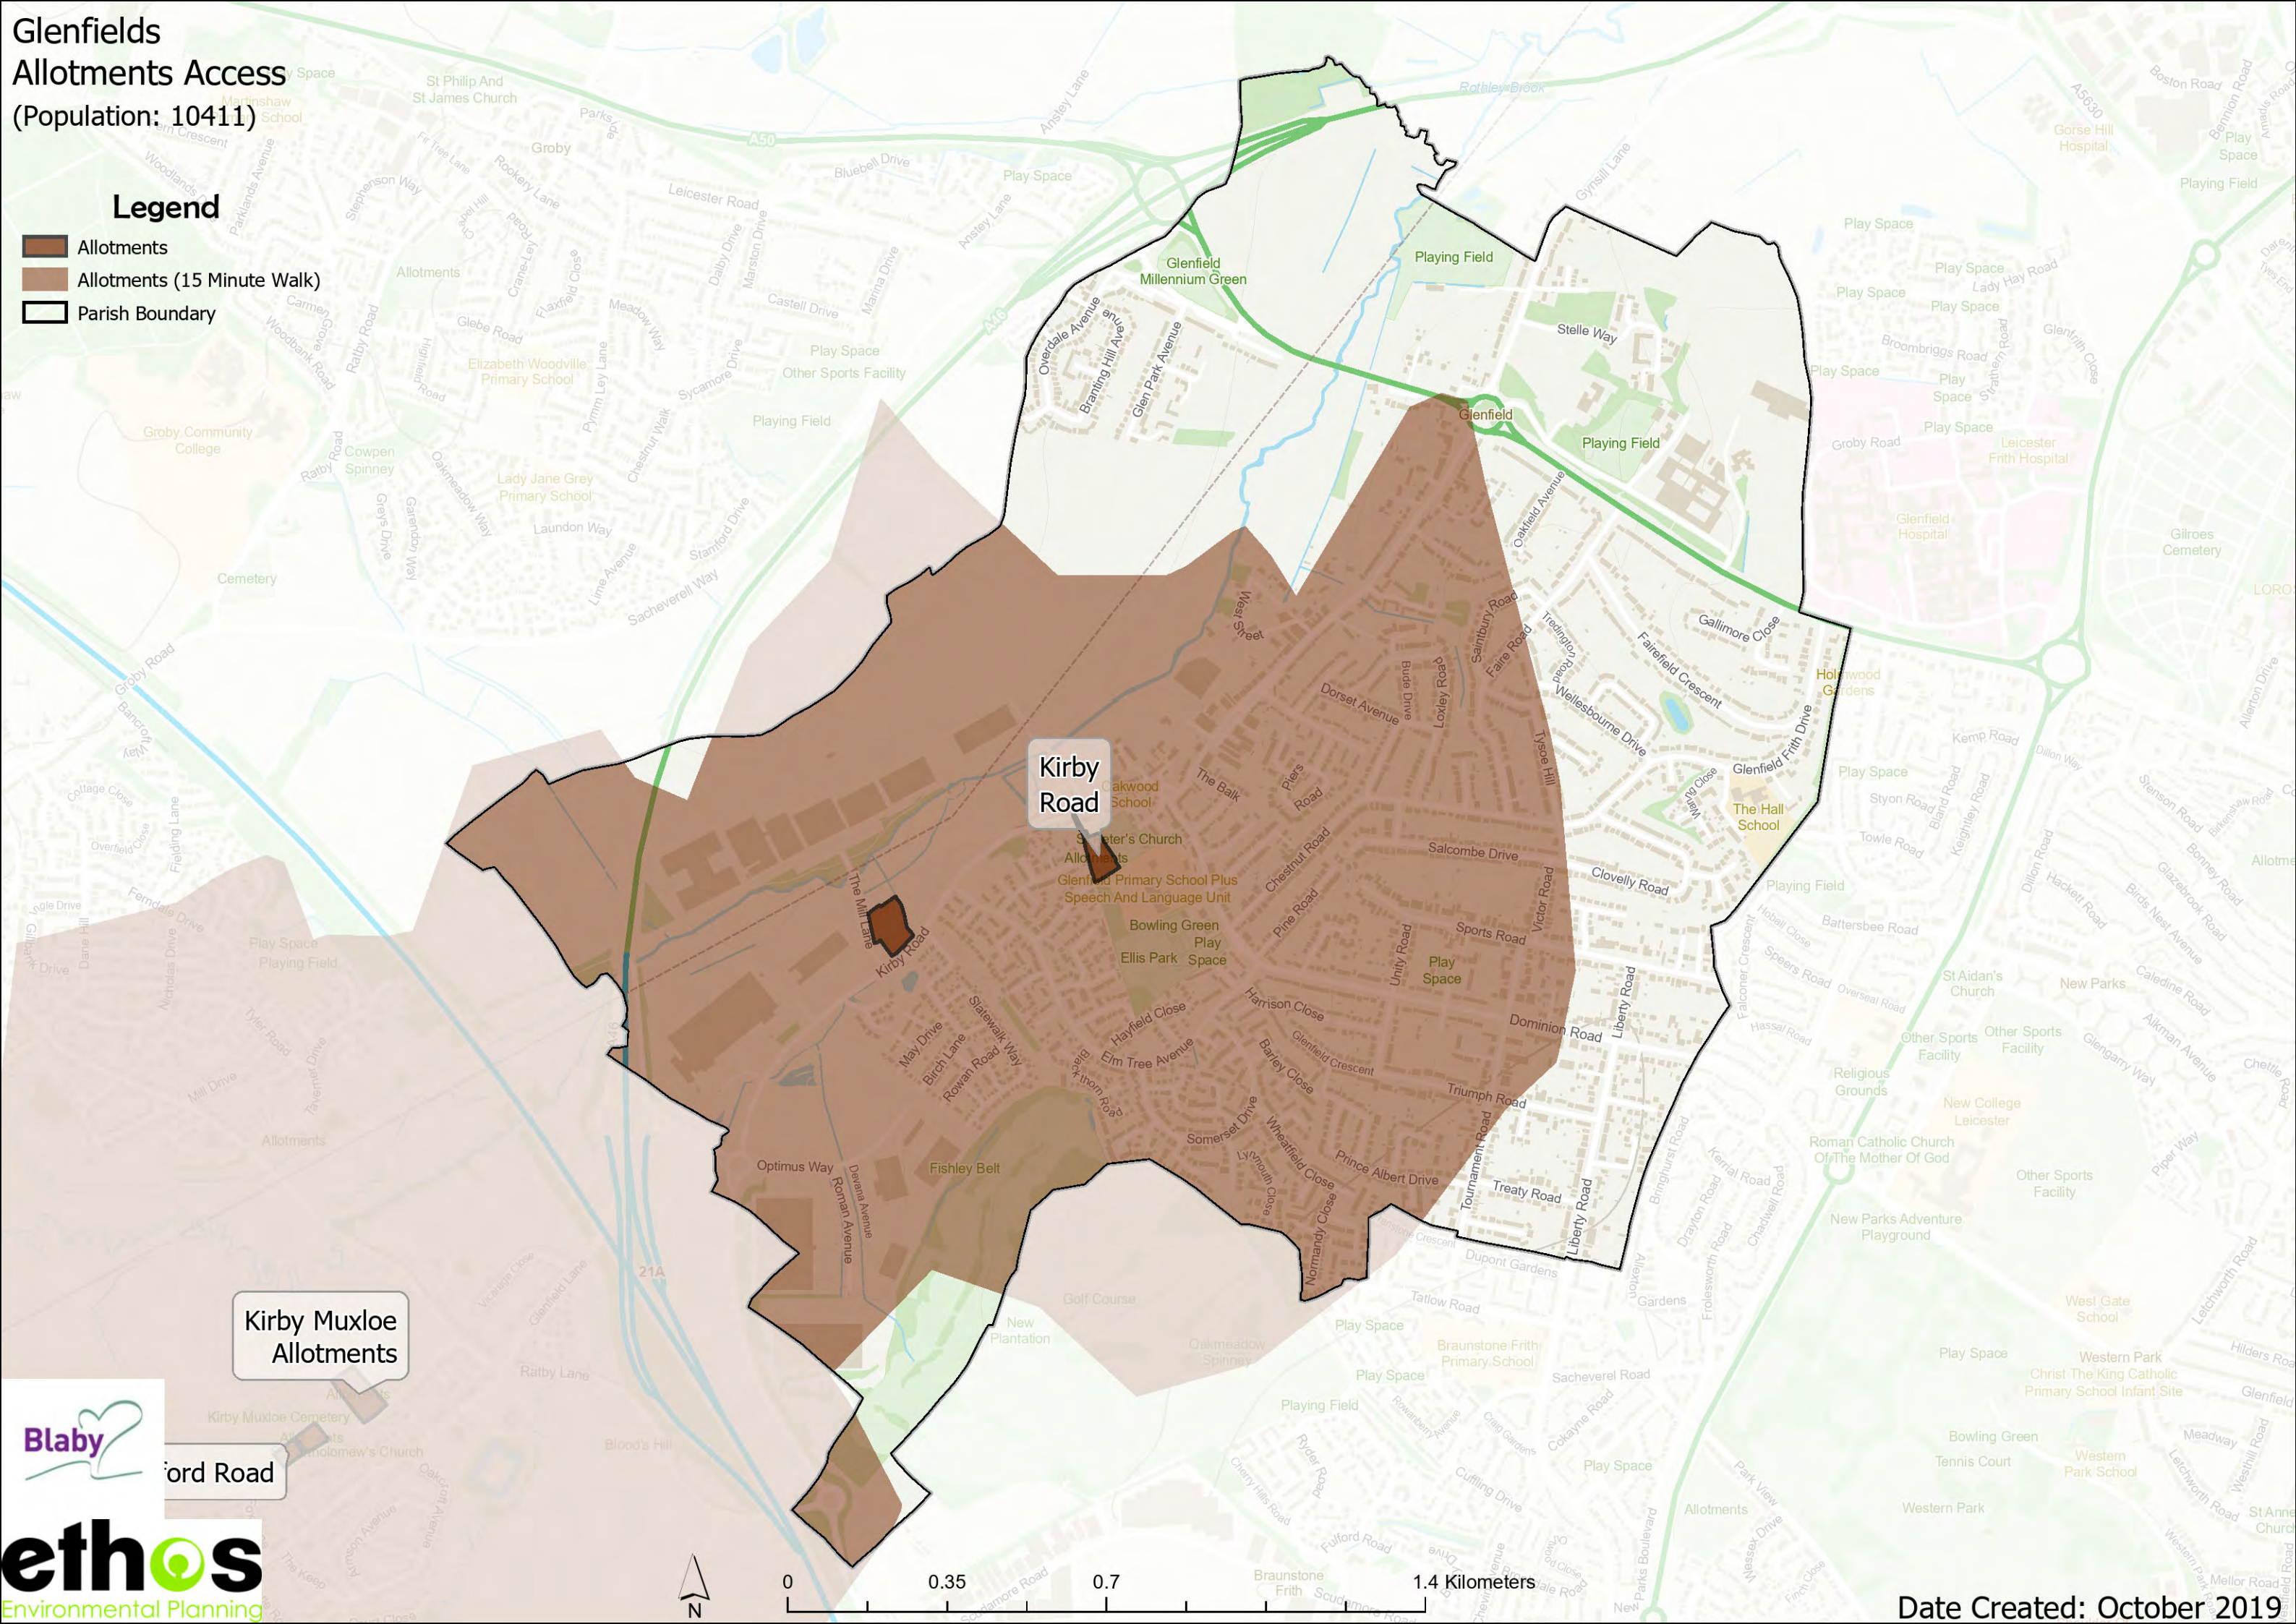

Glenfields Allotments Access

(Population: 10411)

Legend

- Allotments
- Allotments (15 Minute Walk)
- Parish Boundary

Kirby Muxloe Allotments

Kirby Road