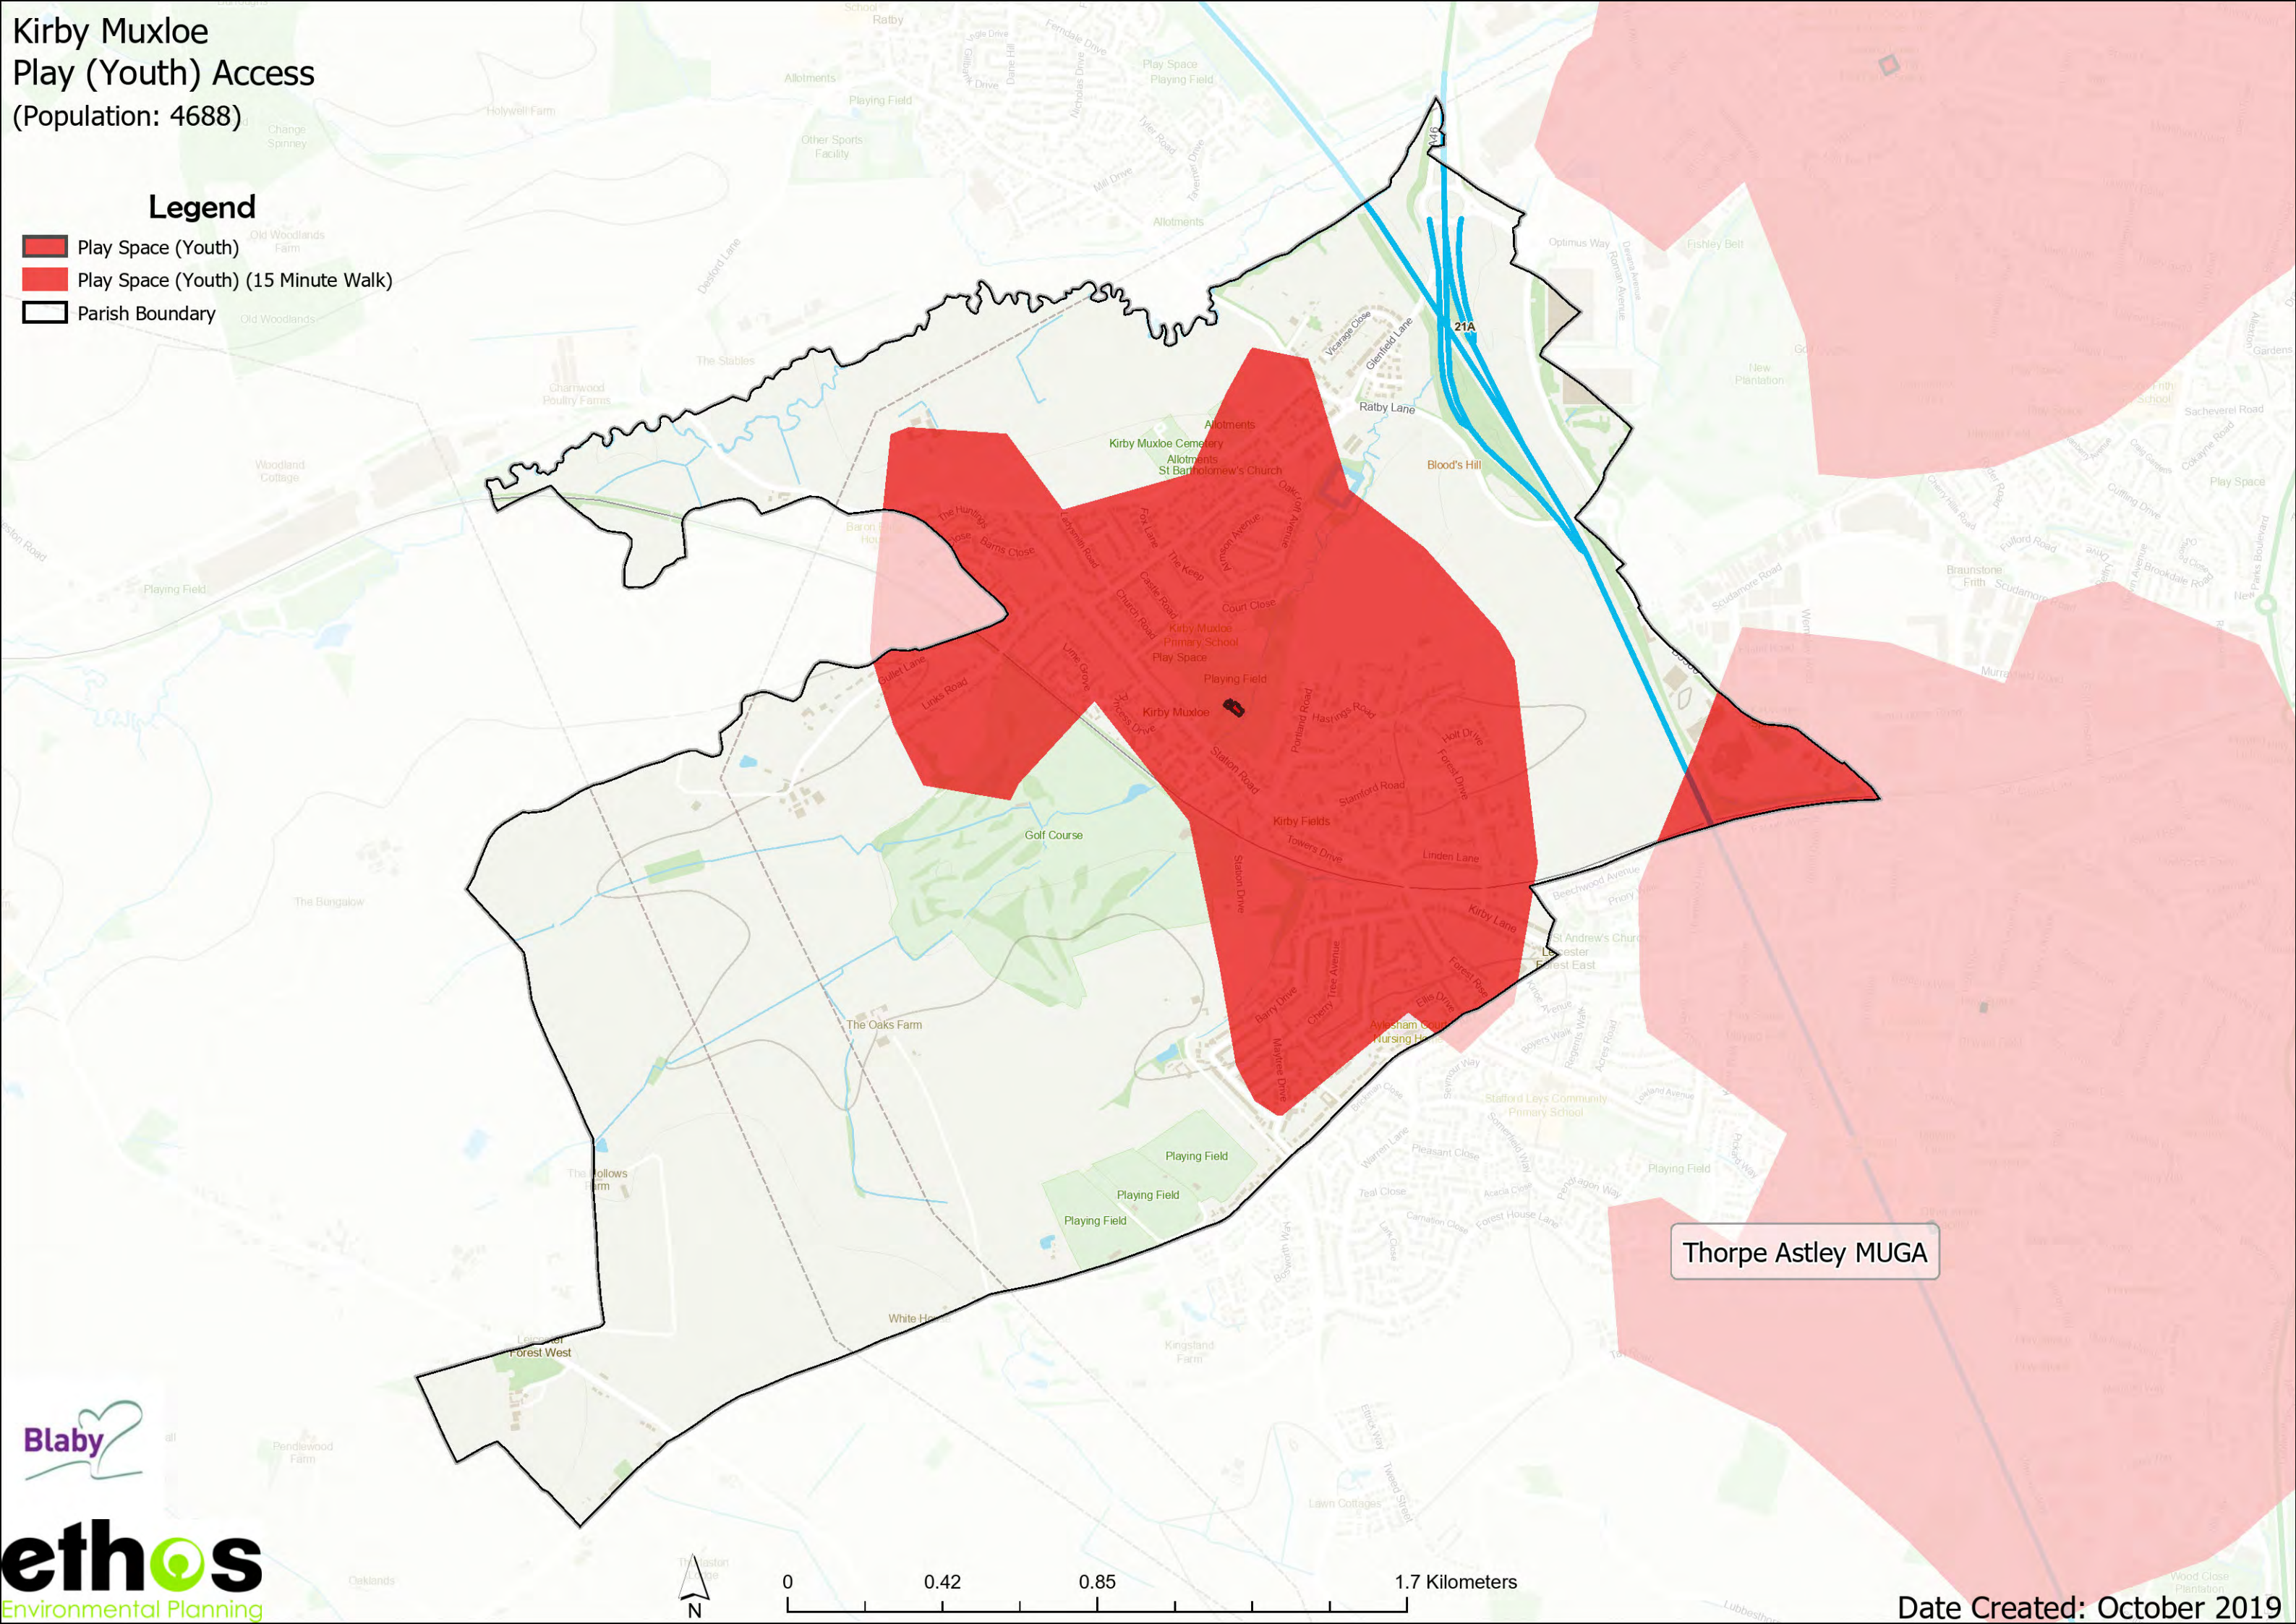

Kilby Allotments Access

(Population: 273)

Legend

- Allotments (15 Minute Walk)
- Parish Boundary

Kirby Muxloe Play (Youth) Access (Population: 4688)

Legend

-  Outdoor Sport (Private)
-  Outdoor Sport (Private) (15 Minute Walk)
-  Parish Boundary

Kirby Muxloe Play (Youth) Access (Population: 4688)

- Legend**
-  Play Space (Youth)
 -  Play Space (Youth) (15 Minute Walk)
 -  Parish Boundary

Thorpe Astley MUGA

Kirby Muxloe Play (Child) Access (Population: 4688)

Leicester Forest East Amenity Access (Population: 7230)

Legend

-  Amenity Green Space
-  Amenity Green Space (10 Minute Walk)
-  Parish Boundary

Station Drive

Beechwood Avenue

Churchill Drive

Brickman Close