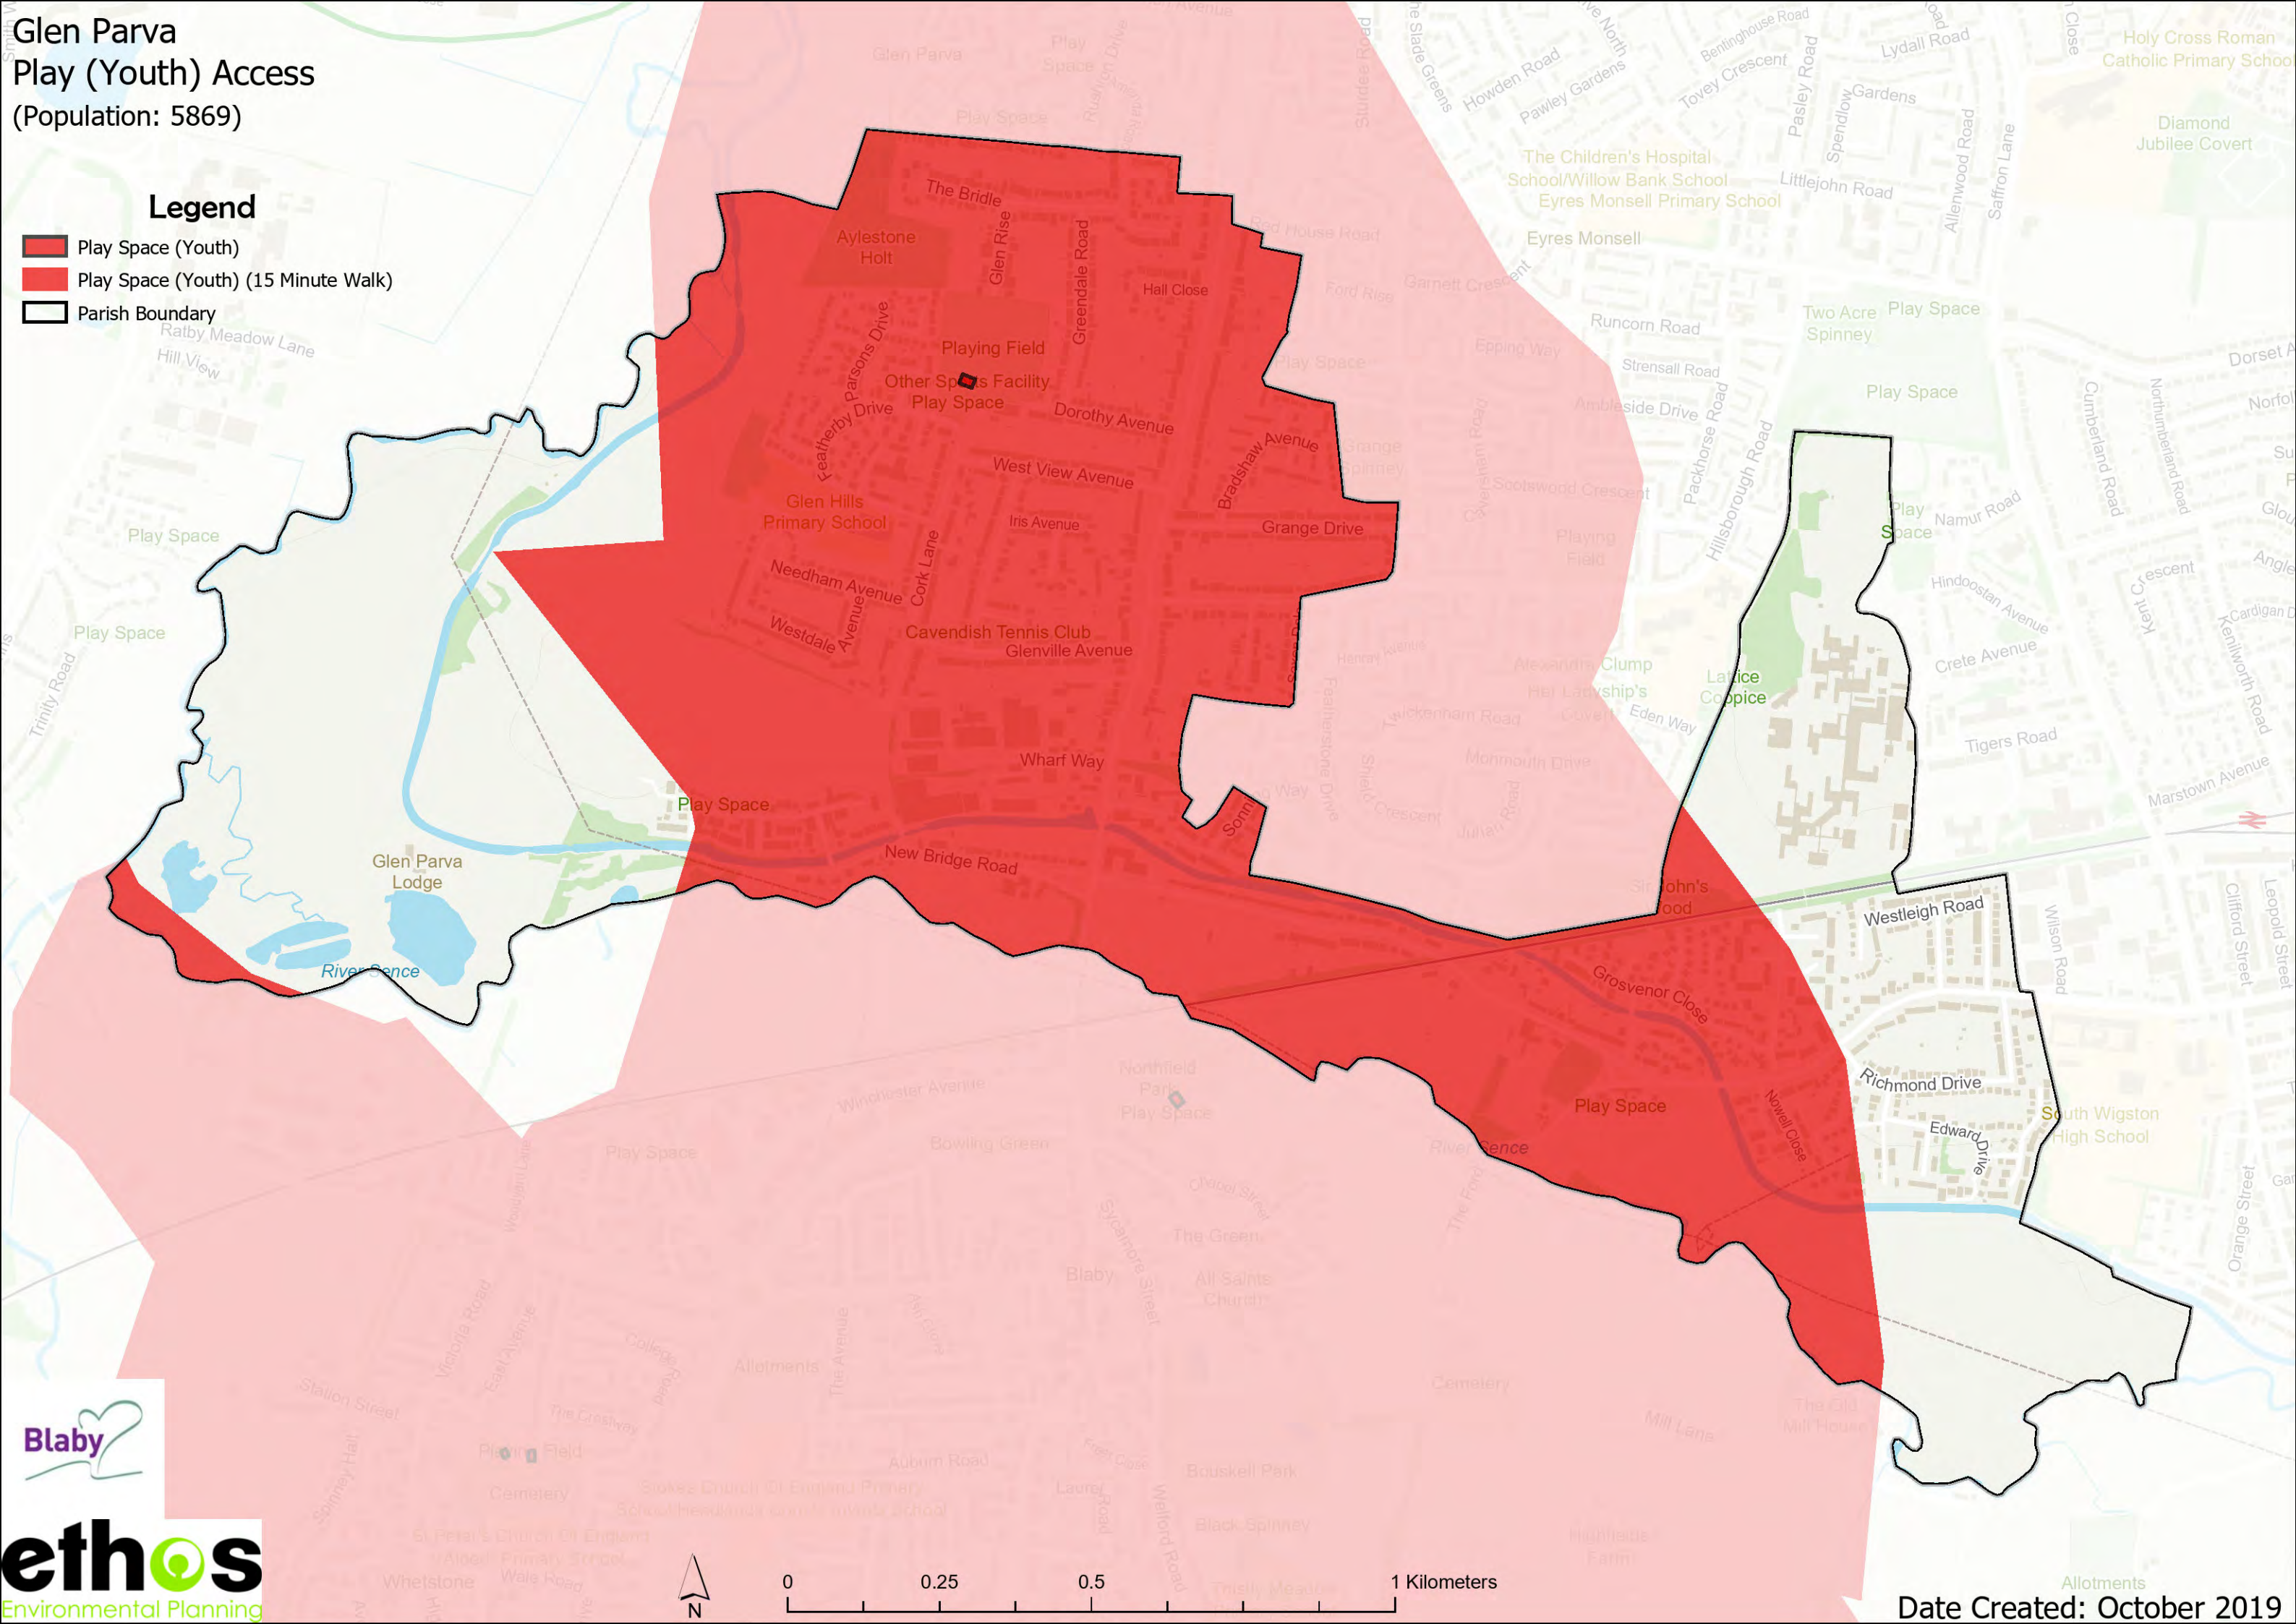

Glen Parva Play (Youth) Access (Population: 5869)

Legend

-  Outdoor Sport (Private)
-  Outdoor Sport (Private) (15 Minute Walk)
-  Parish Boundary

Date Created: October 2019

Glen Parva Play (Youth) Access (Population: 5869)

- Legend**
-  Play Space (Youth)
 -  Play Space (Youth) (15 Minute Walk)
 -  Parish Boundary

Date Created: October 2019

Glen Parva Play (Child) Access (Population: 5869)

- ### Legend
- Play Space (Child)
 - Play Space (Child) (10 Minute Walk)
 - Parish Boundary

Date Created: October 2019

Glen Parva Parks and Recreation Grounds Access (Population: 5869)

Legend

-  Parks and Recreation Grounds
-  Parks and Recreation Grounds (15 Minute Walk)
-  Parish Boundary

Trinity Road