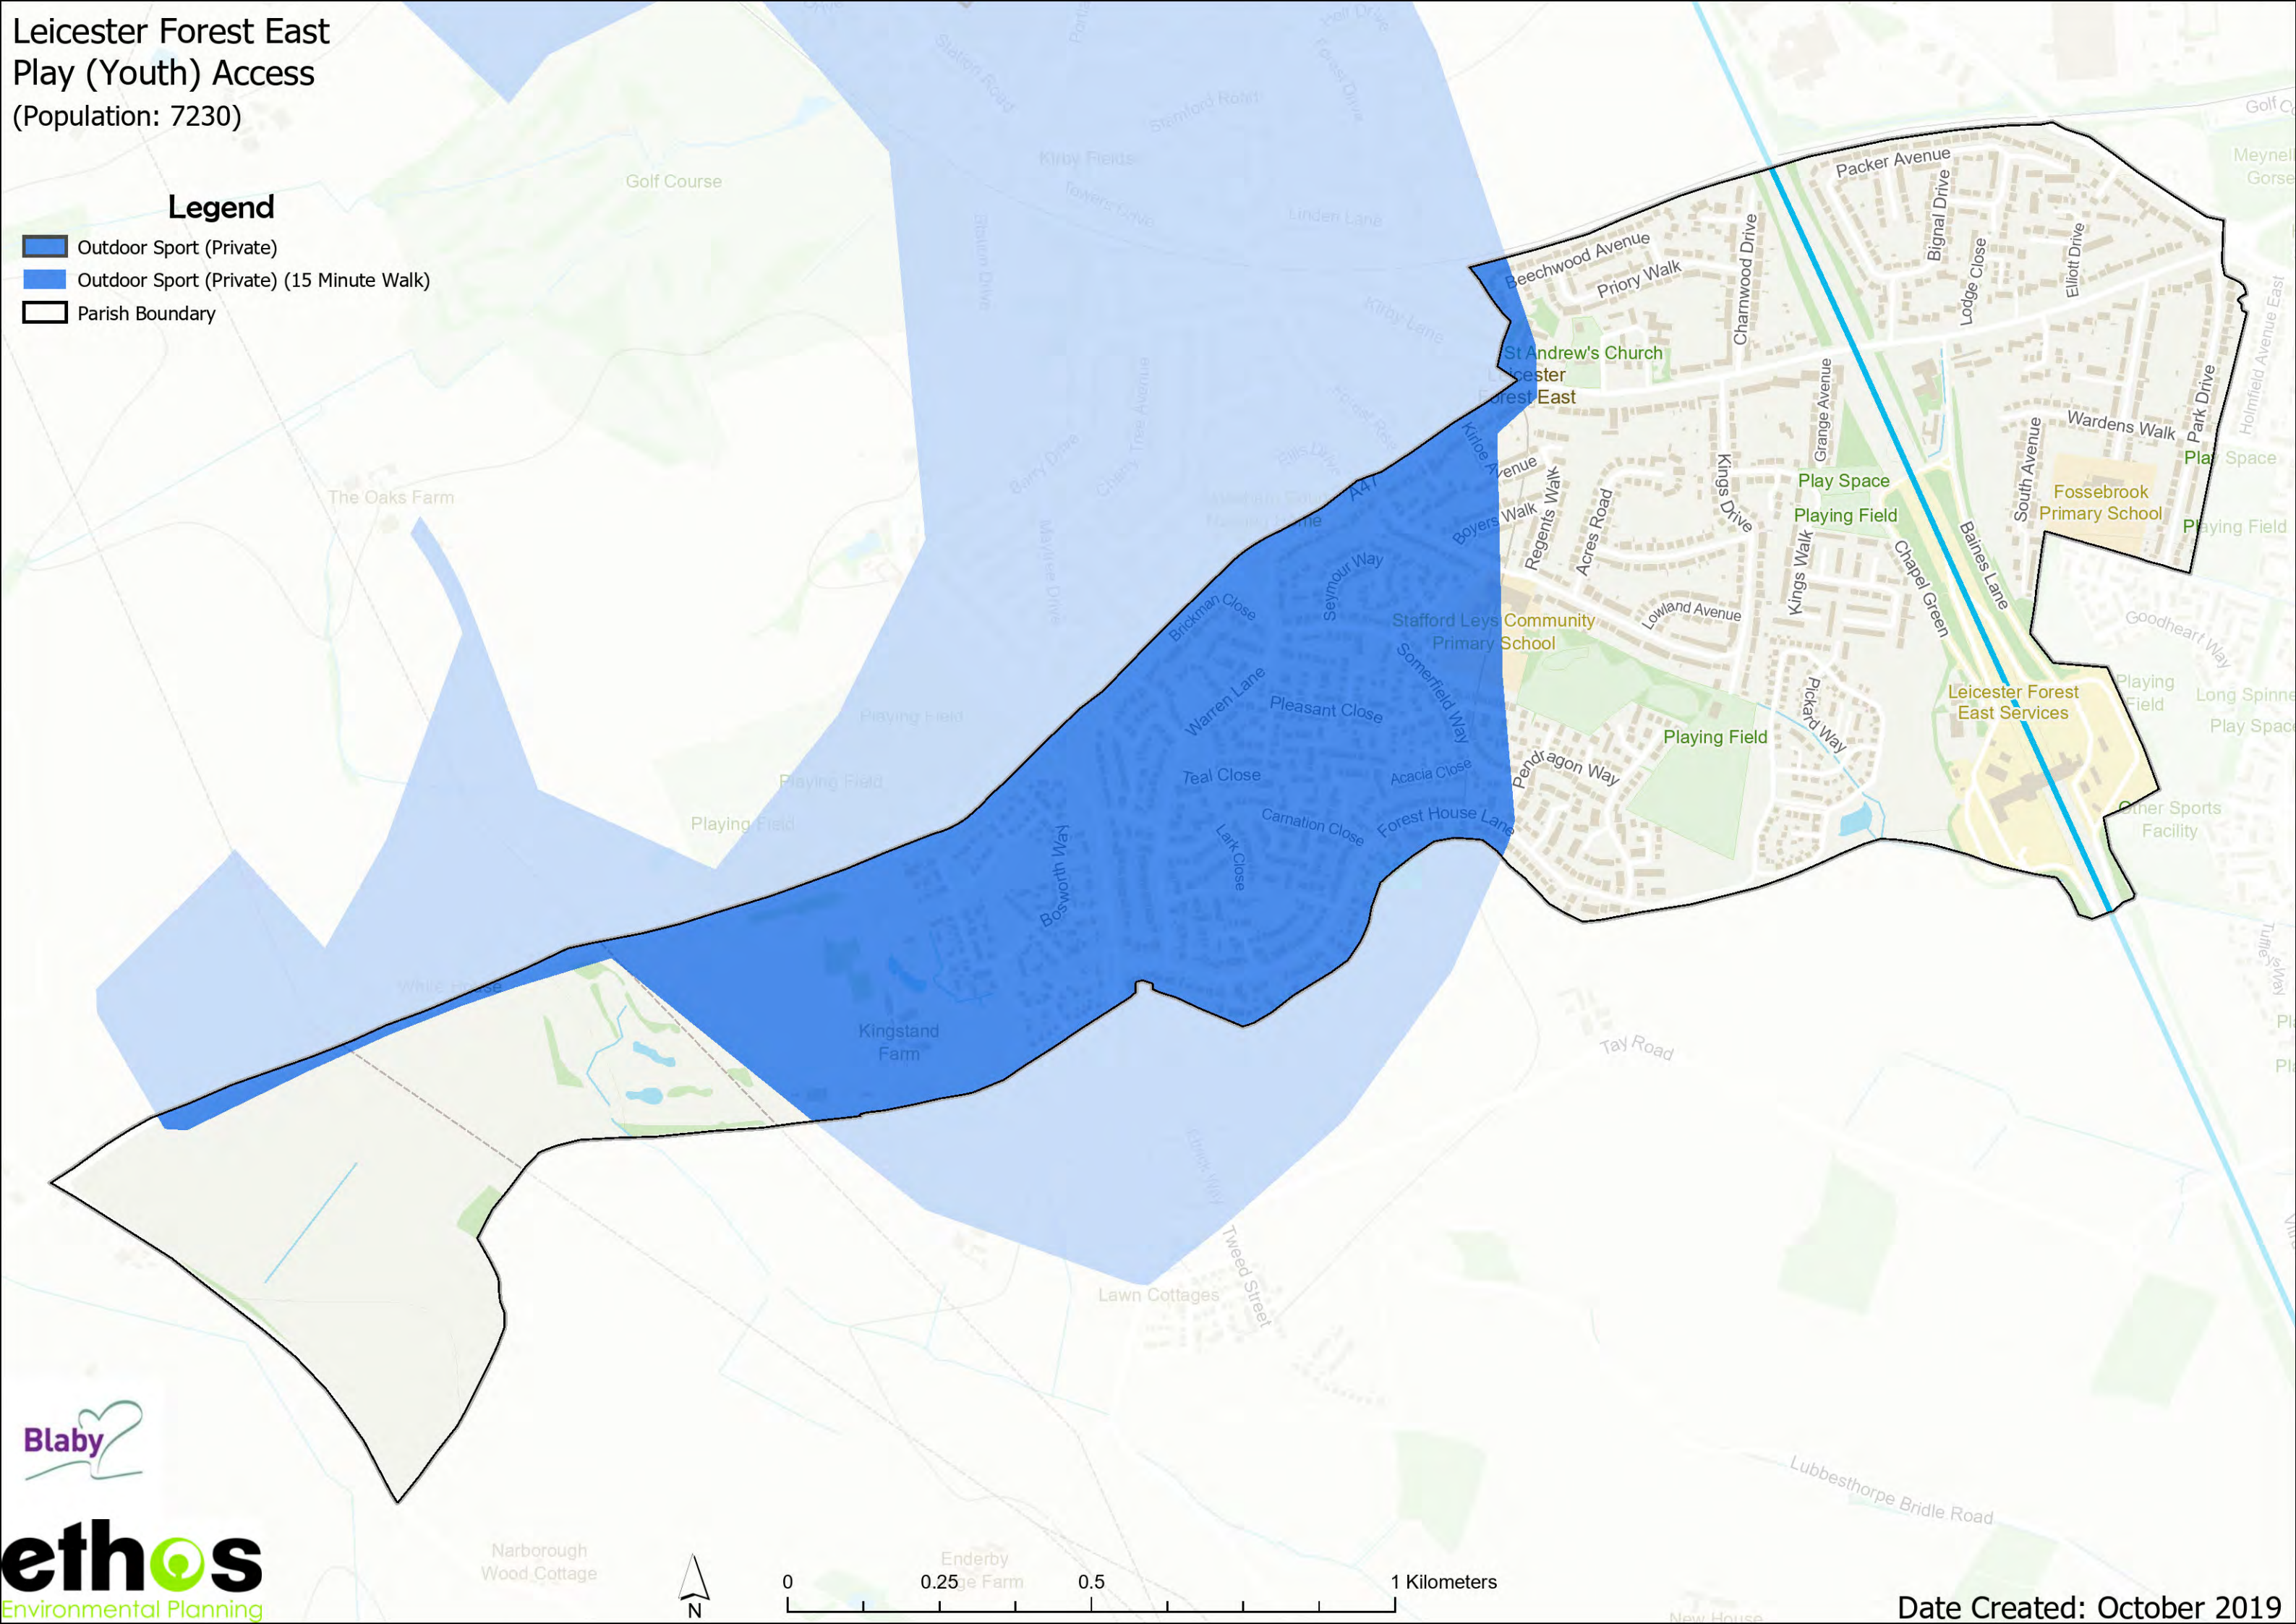

Kirby Muxloe Allotments Access

(Population: 4688)

- Legend**
- Allotments
 - Allotments (15 Minute Walk)
 - Parish Boundary

Kirby Muxloe Allotments

Desford Road

21A

Blood's Hill

Golf Course

Aylesham Court Nursing Home

Date Created: October 2019

Leicester Forest East Play (Youth) Access (Population: 7230)

Legend

-  Outdoor Sport (Private)
-  Outdoor Sport (Private) (15 Minute Walk)
-  Parish Boundary

Leicester Forest East Play (Youth) Access (Population: 7230)

Legend

-  Play Space (Youth)
-  Play Space (Youth) (15 Minute Walk)
-  Parish Boundary

Thorpe Astley MUGA

Leicester Forest East Play (Child) Access (Population: 7230)

Leicester Forest East Amenity Access (Population: 7230)

Legend

-  Amenity Green Space
-  Amenity Green Space (10 Minute Walk)
-  Parish Boundary

Station Drive

Beechwood Avenue

Churchill Drive

Brickman Close