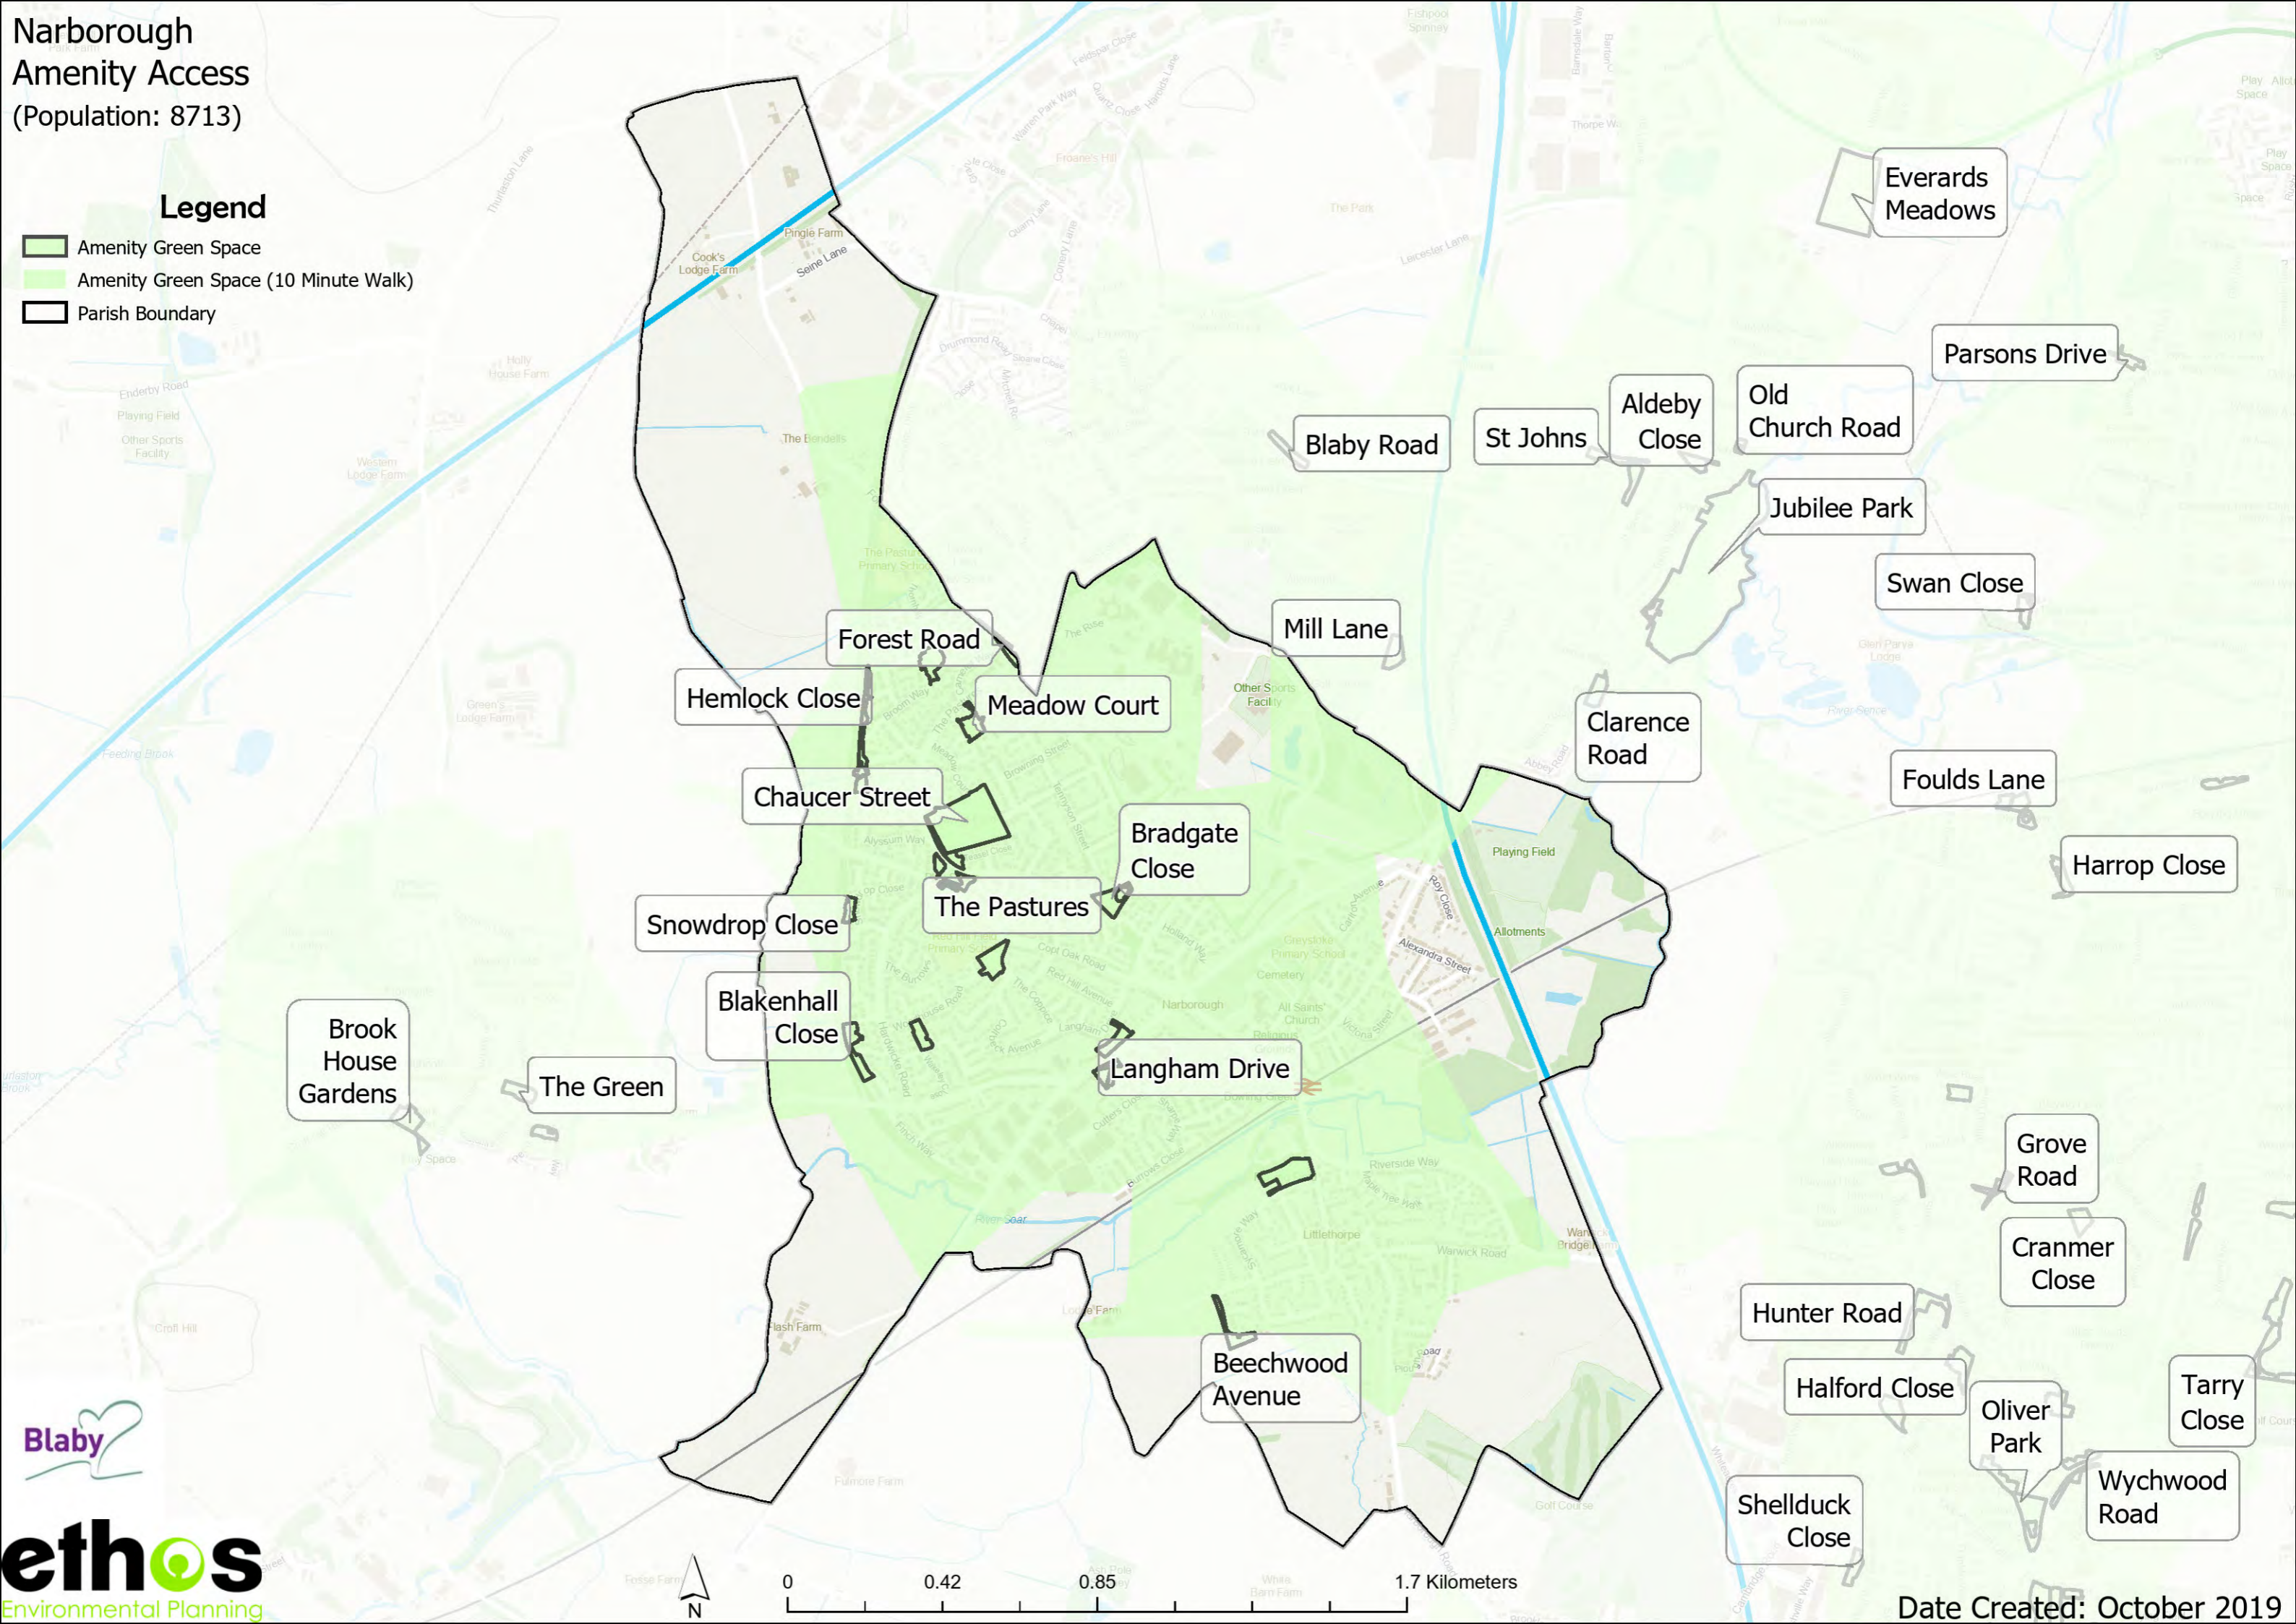

Legend

-  Parks and Recreation Grounds
-  Parks and Recreation Grounds (15 Minute Walk)
-  Parish Boundary

Narborough Amenity Access (Population: 8713)

Legend

-  Amenity Green Space
-  Amenity Green Space (10 Minute Walk)
-  Parish Boundary