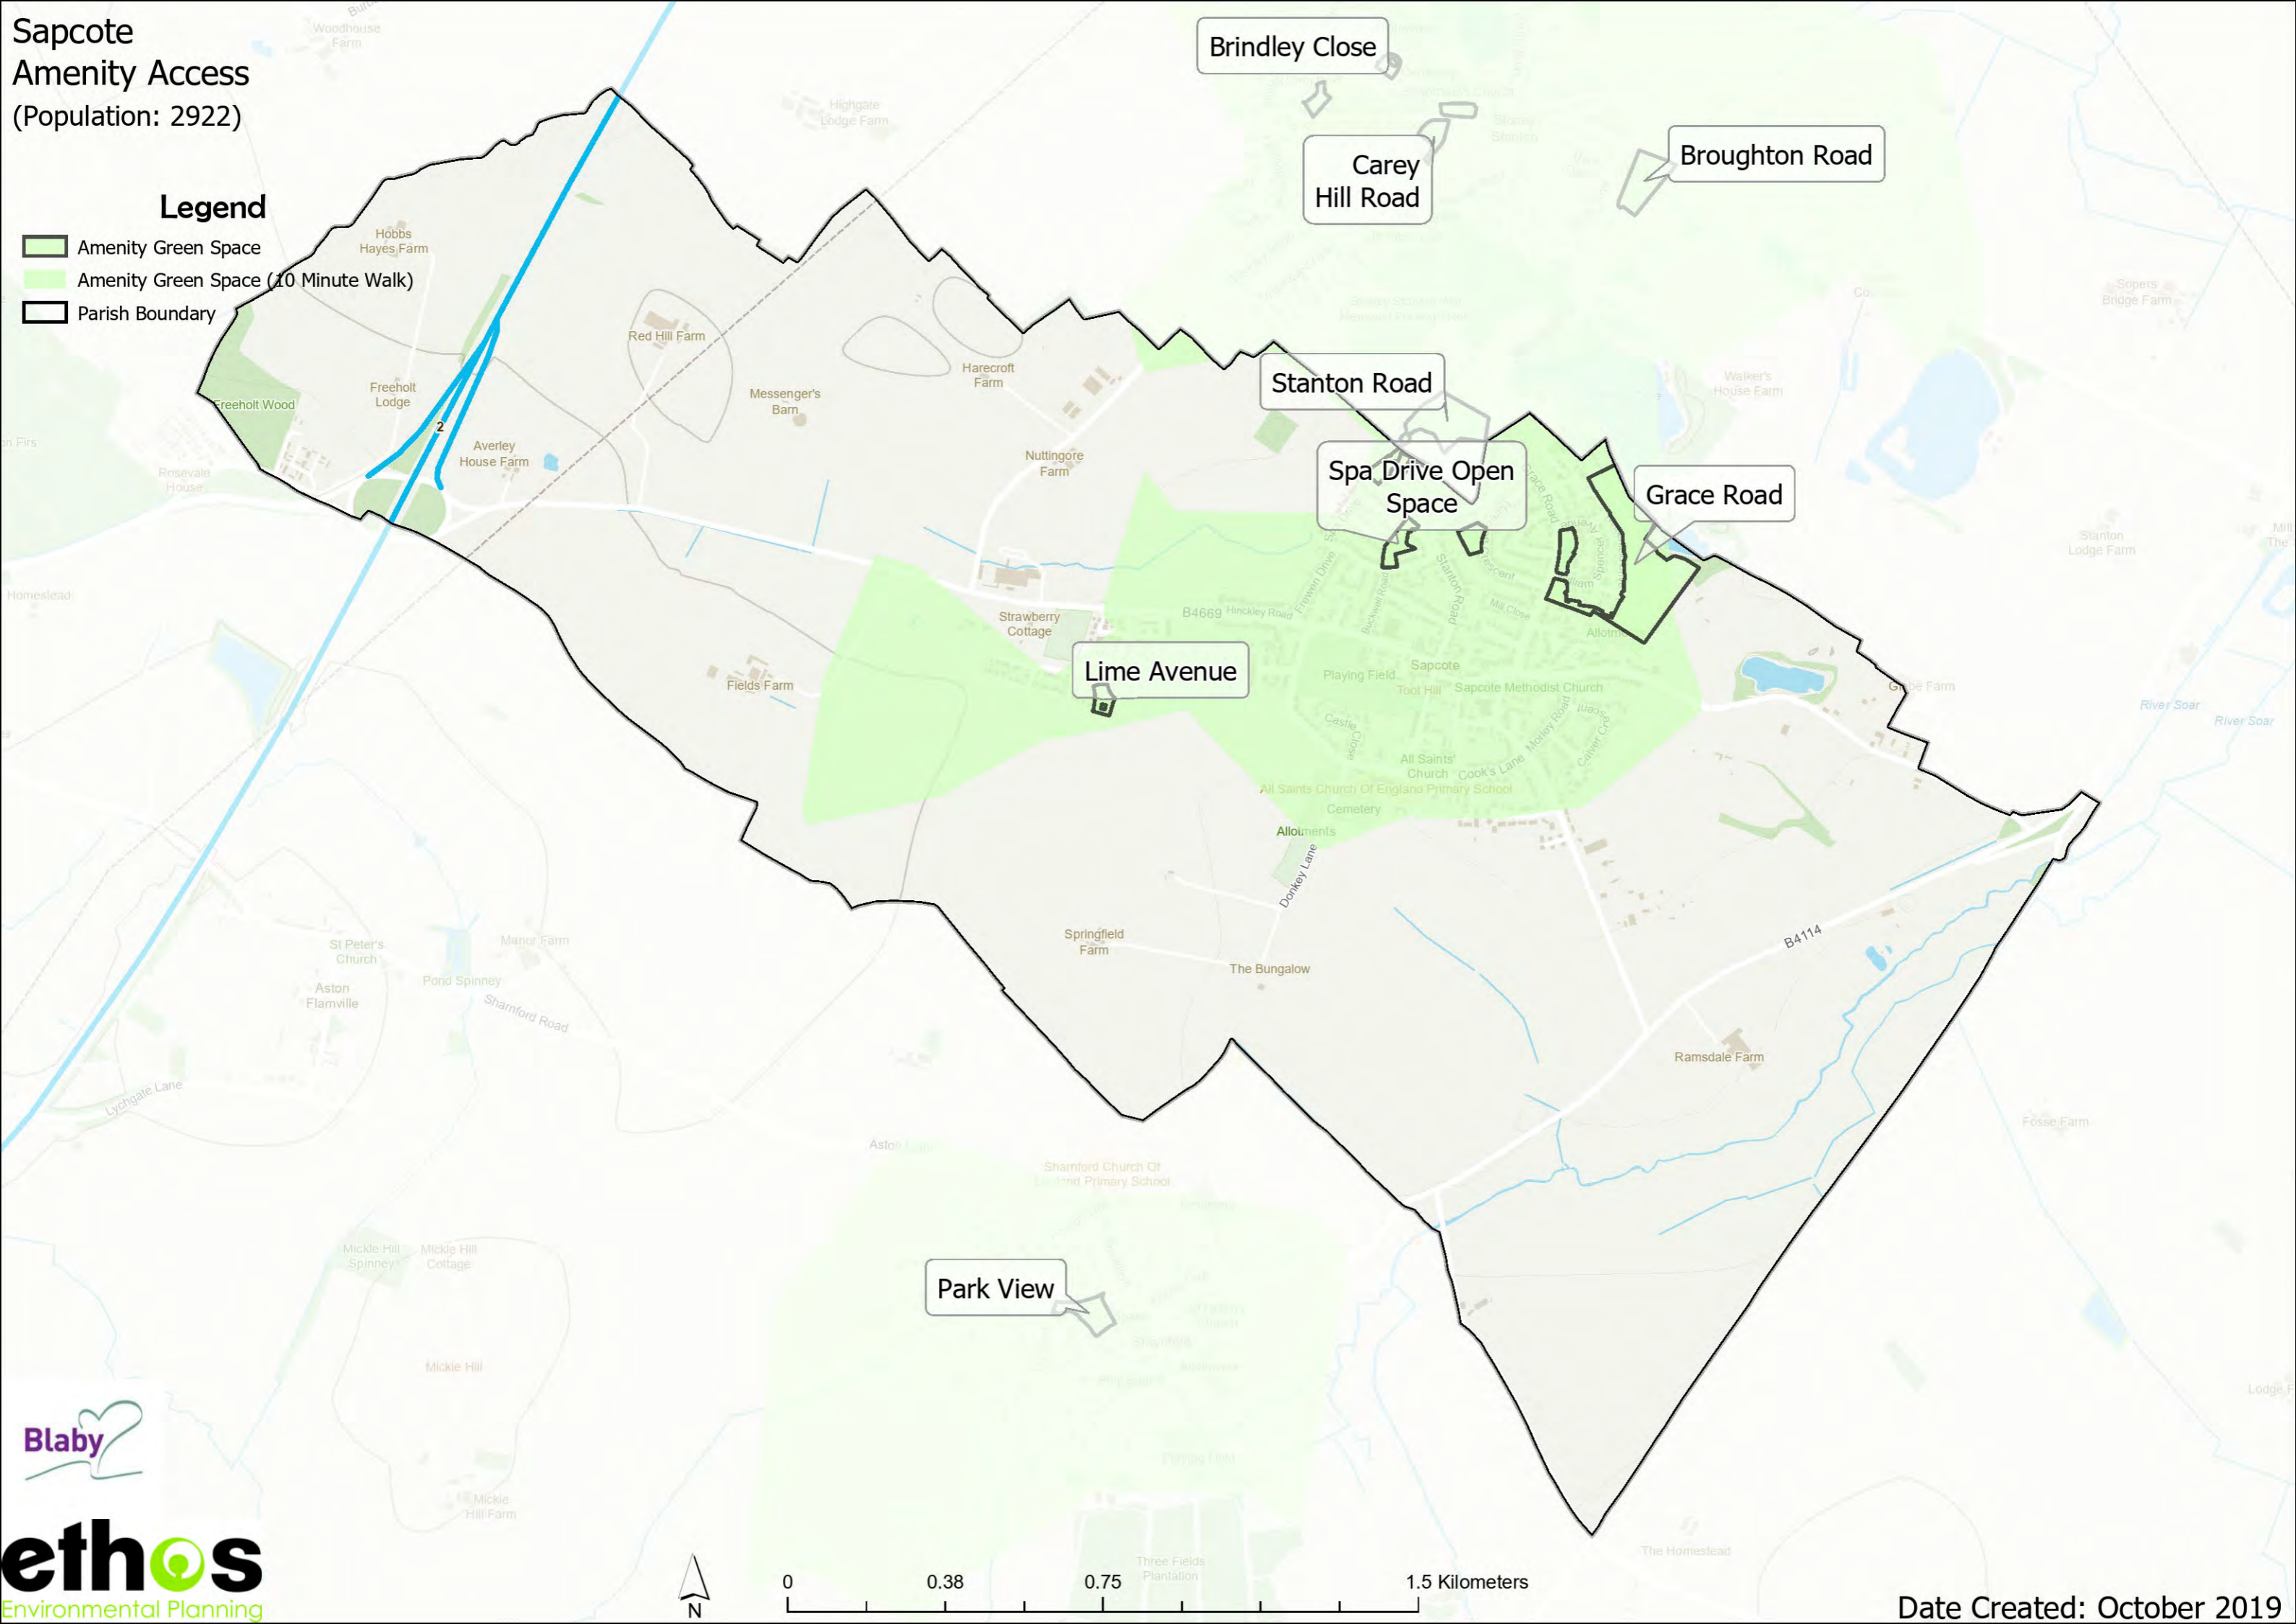

Sapcote Amenity Access (Population: 2922)

Legend

- Amenity Green Space
- Amenity Green Space (10 Minute Walk)
- Parish Boundary