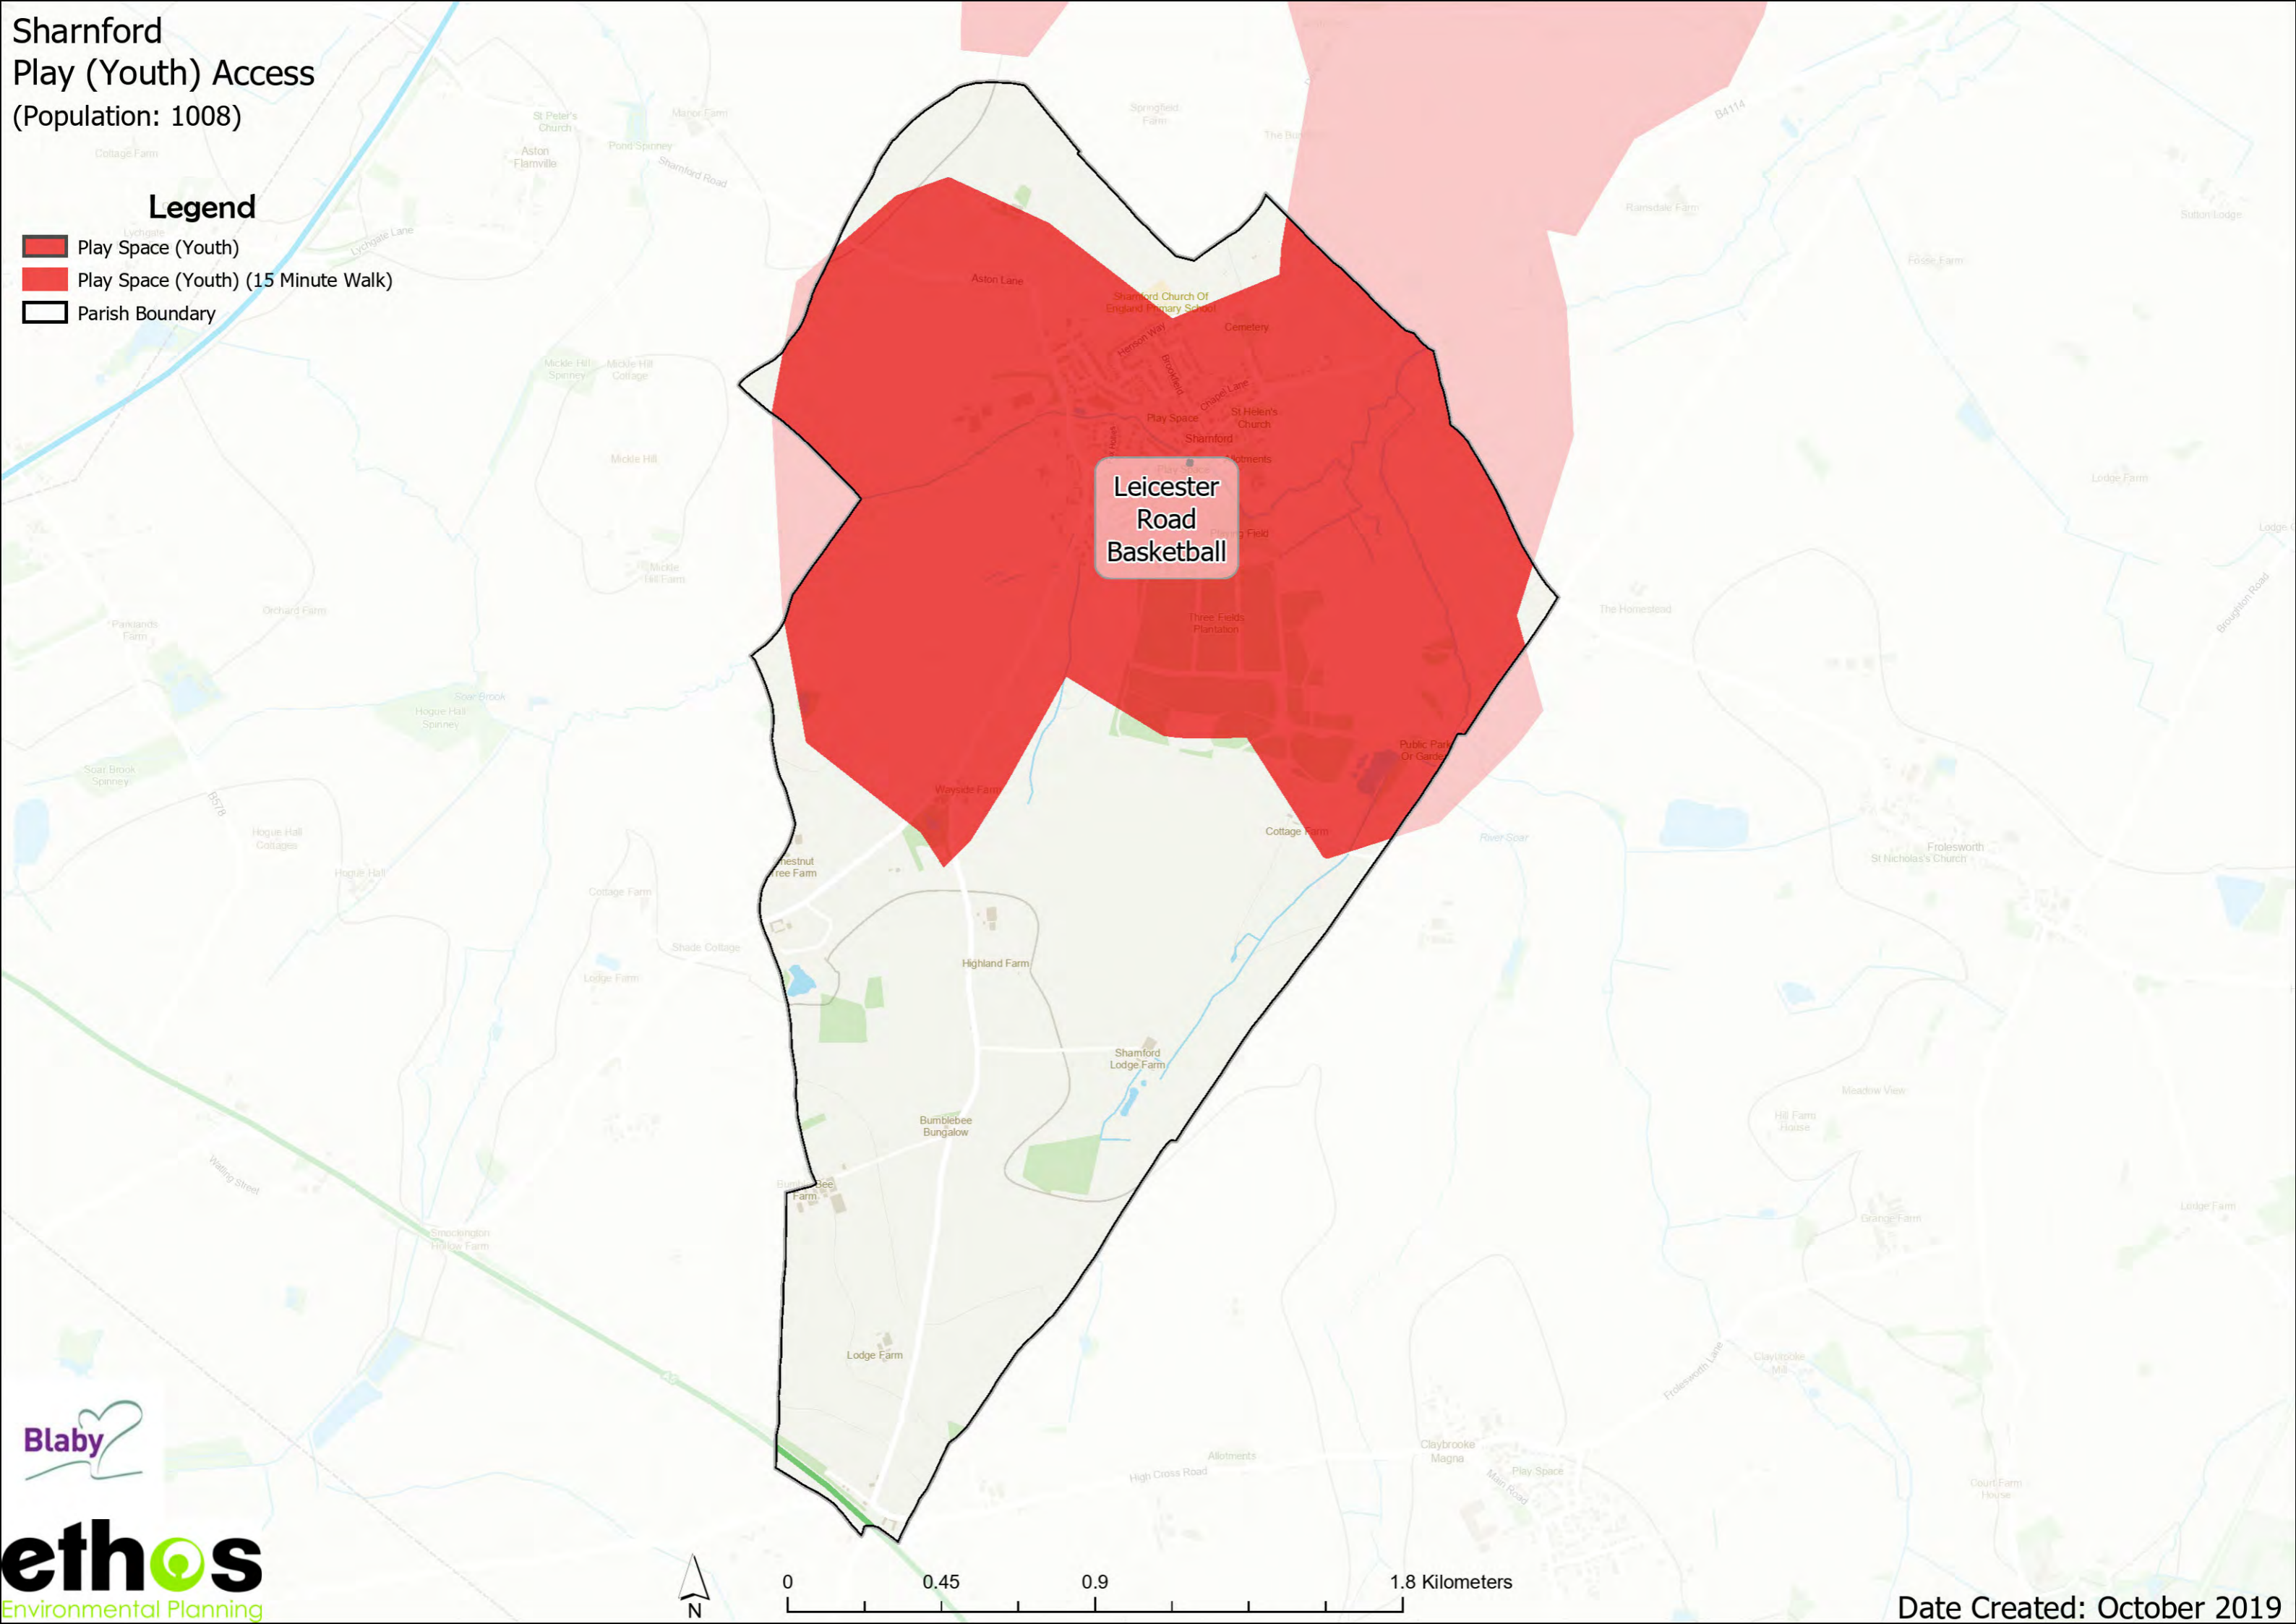

Sharnford Play (Youth) Access (Population: 1008)

Legend

Parish Boundary

Sharnford Play (Youth) Access (Population: 1008)

Legend

-  Play Space (Youth)
-  Play Space (Youth) (15 Minute Walk)
-  Parish Boundary