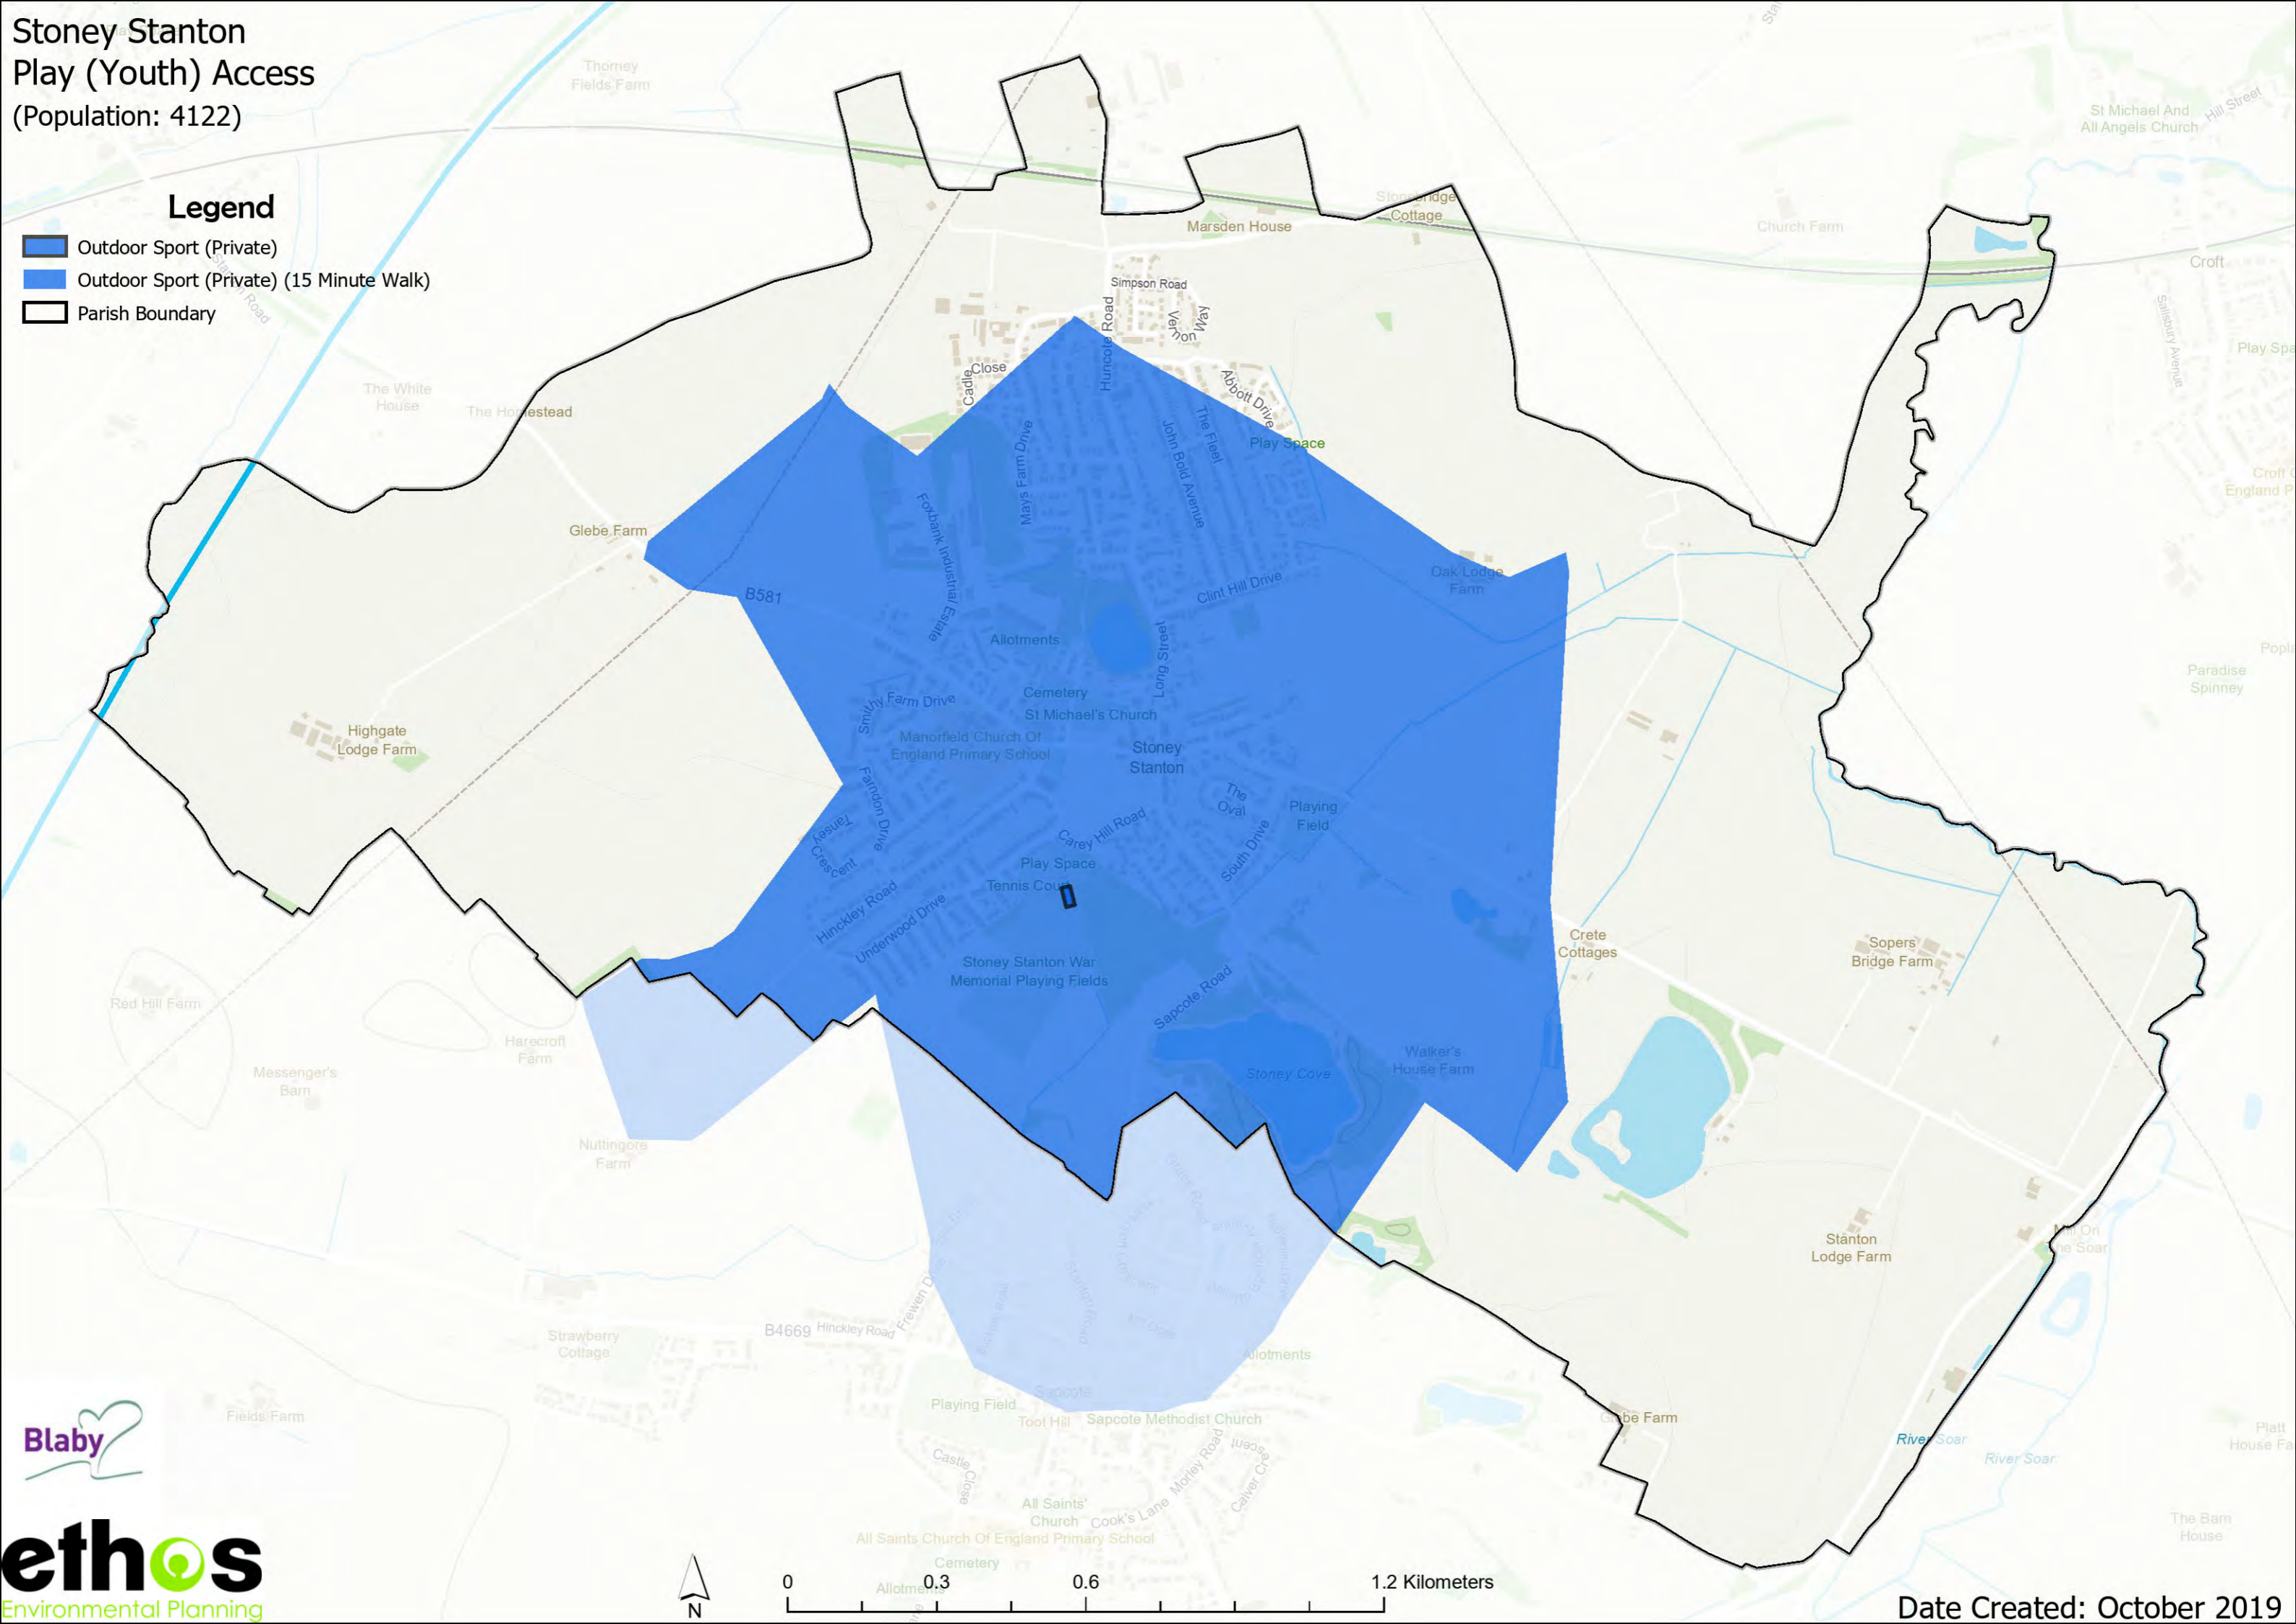

Stoney Stanton Play (Youth) Access (Population: 4122)

Legend

-  Play Space (Youth)
-  Play Space (Youth) (15 Minute Walk)
-  Parish Boundary

Stoney
Stanton Basketball

Sapcote MUGA

Stoney Stanton Play (Child) Access (Population: 4122)