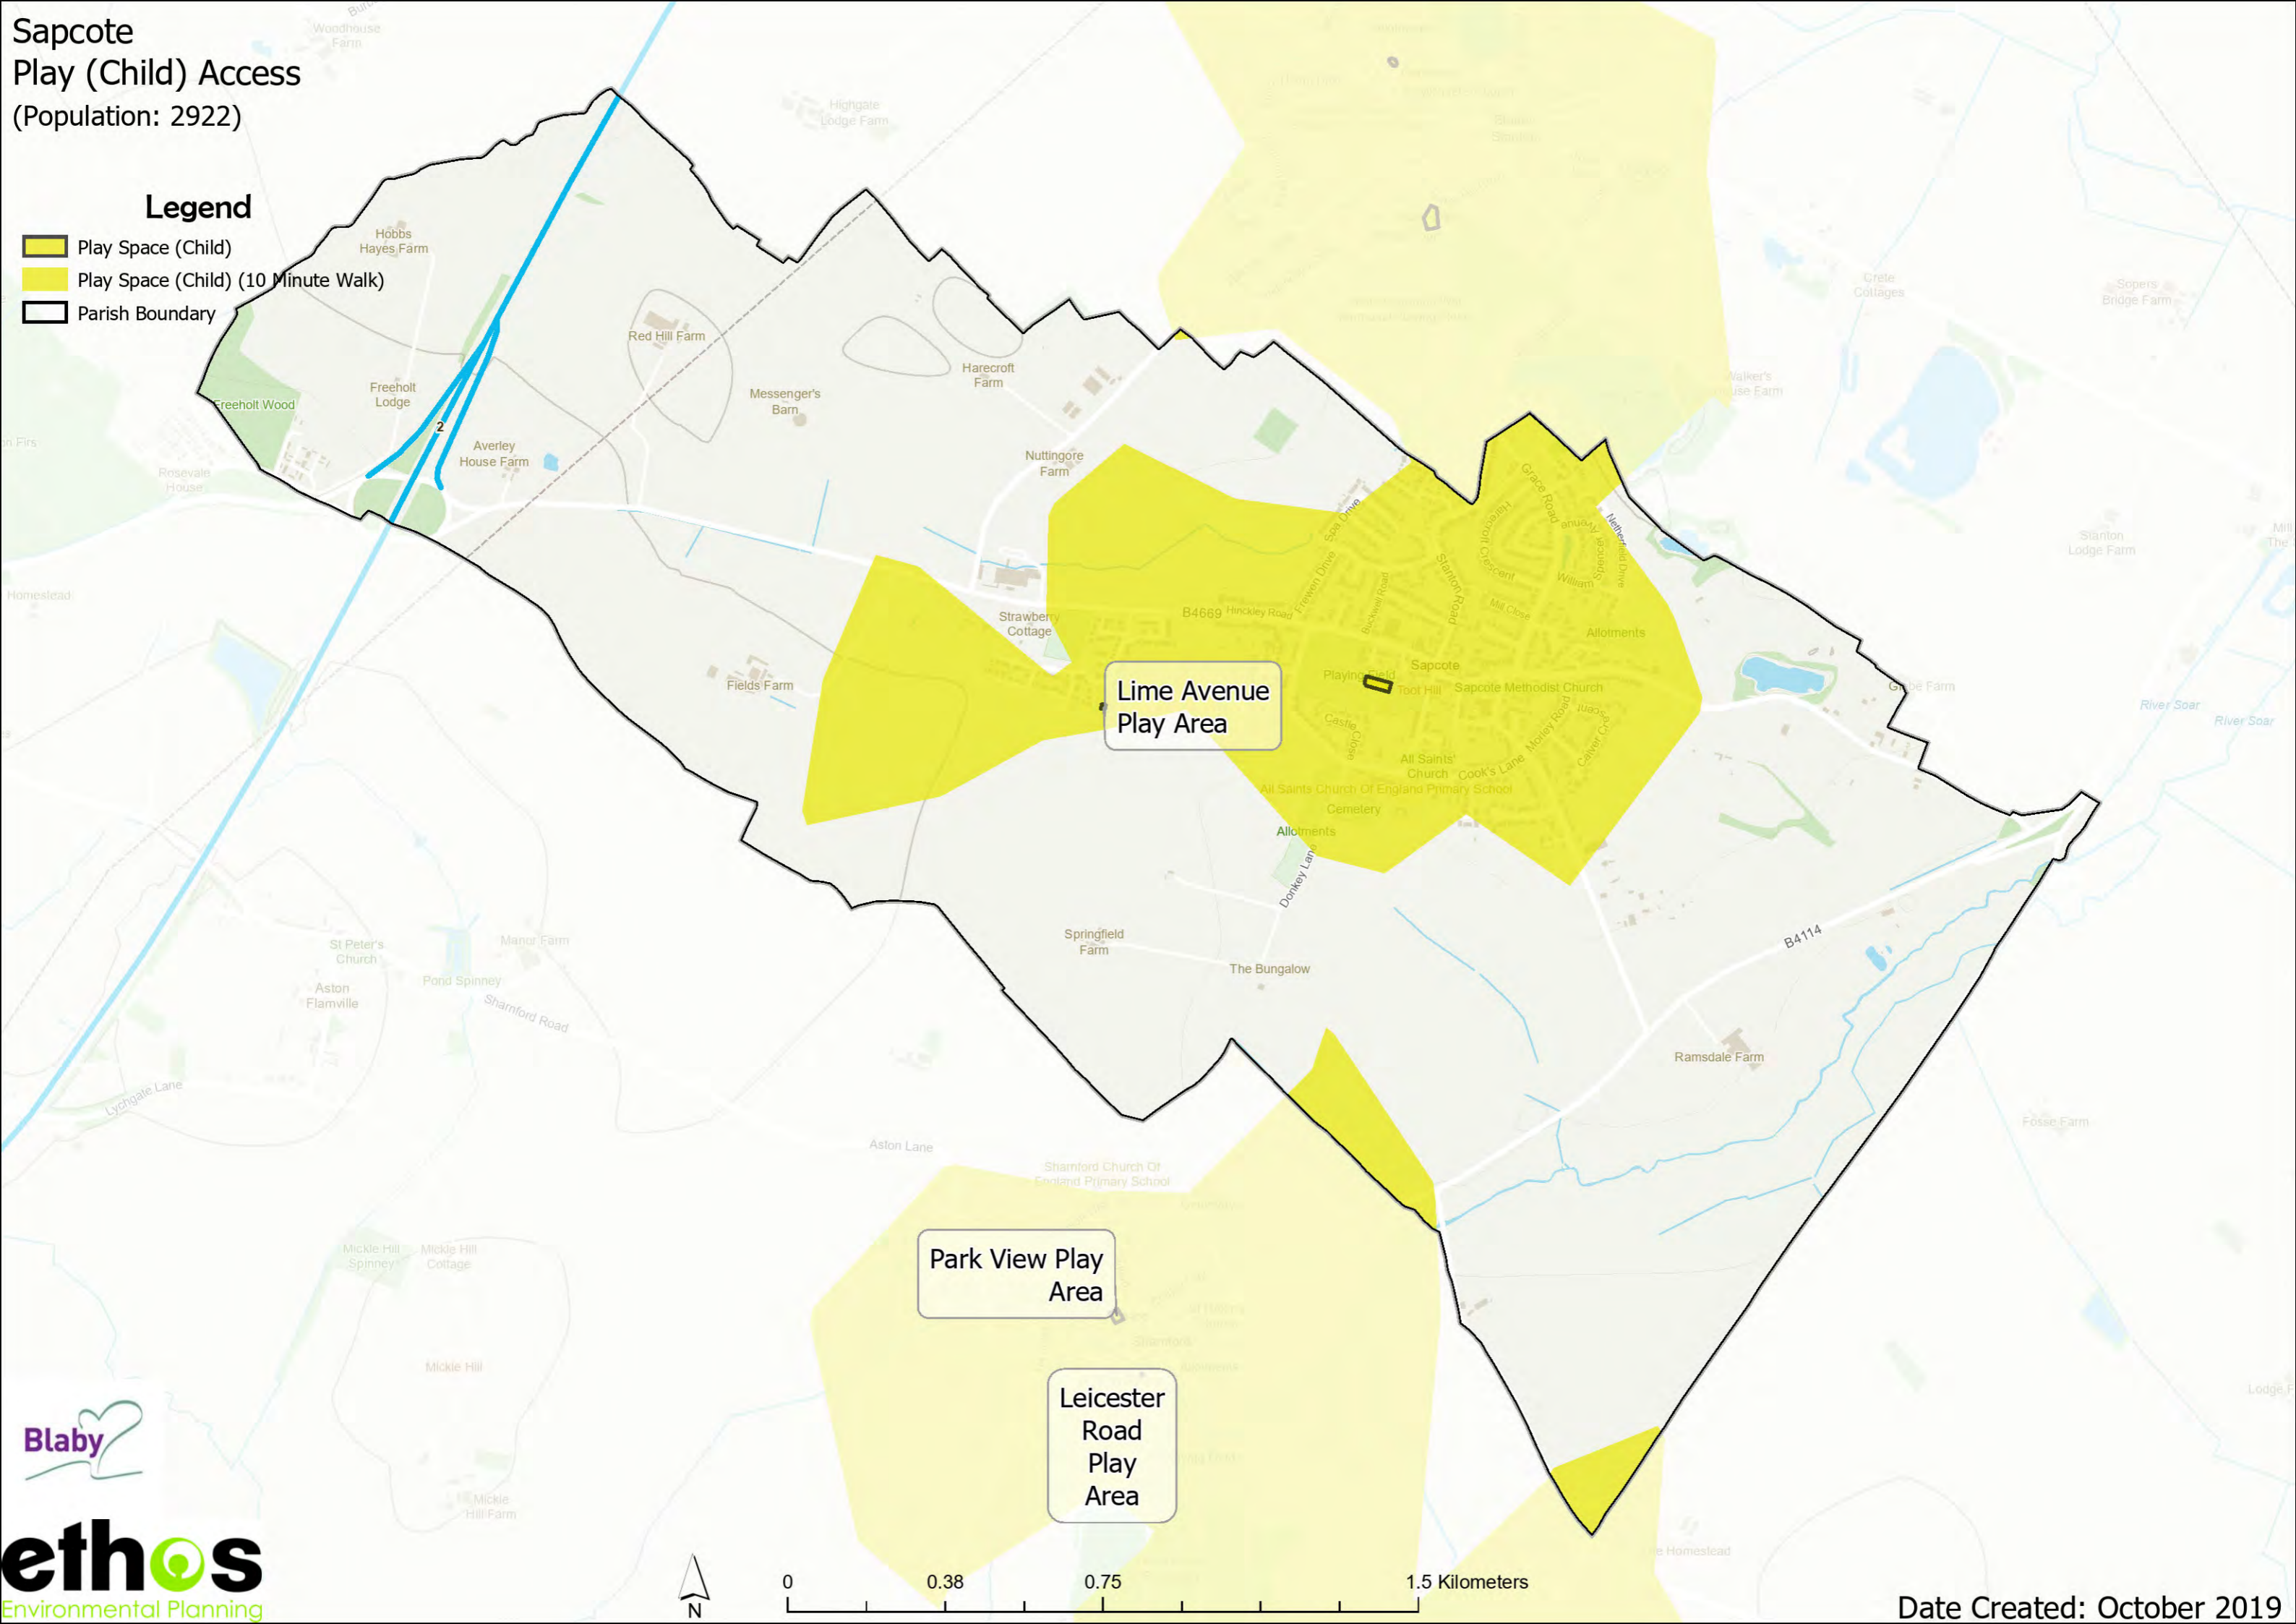

Sapcote Play (Child) Access (Population: 2922)

Legend

- Play Space (Child)
- Play Space (Child) (10 Minute Walk)
- Parish Boundary

Lime Avenue
Play Area

Park View Play
Area

Leicester
Road
Play
Area