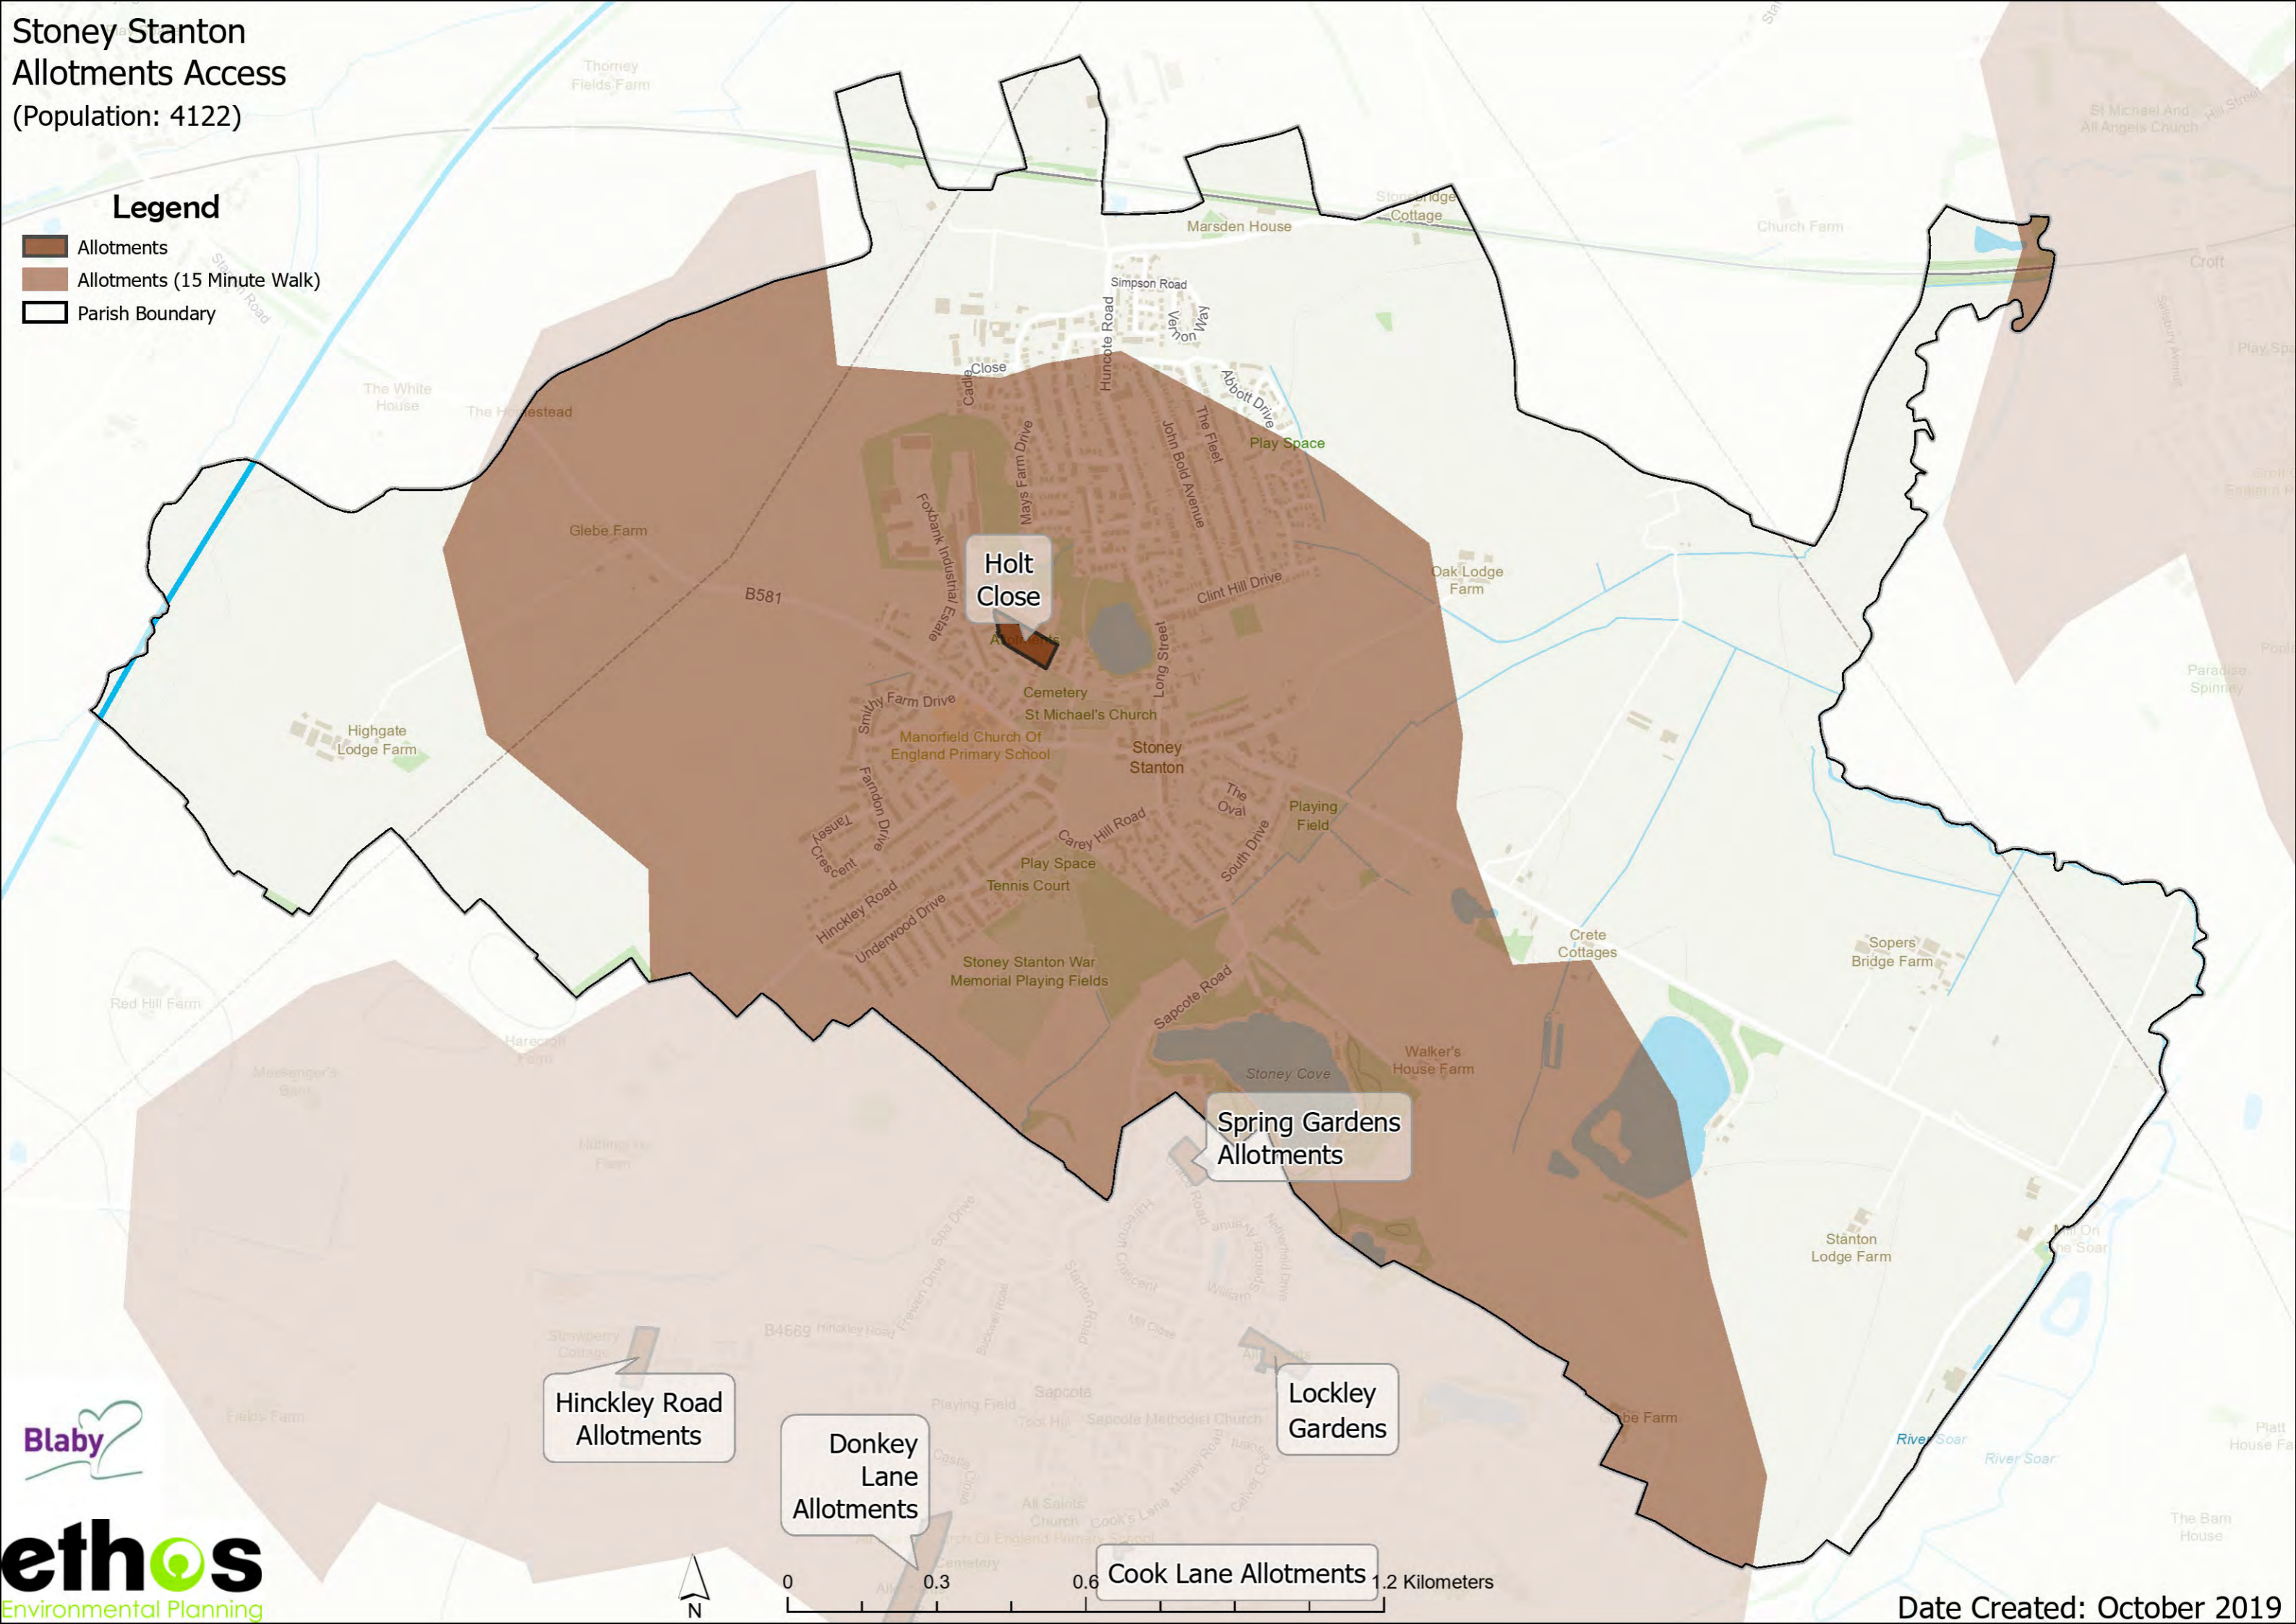

Stoney Stanton Allotments Access

(Population: 4122)

Legend

- Allotments
- Allotments (15 Minute Walk)
- Parish Boundary

Holt Close

Spring Gardens Allotments

Hinckley Road Allotments

Donkey Lane Allotments

Lockley Gardens

Cook Lane Allotments