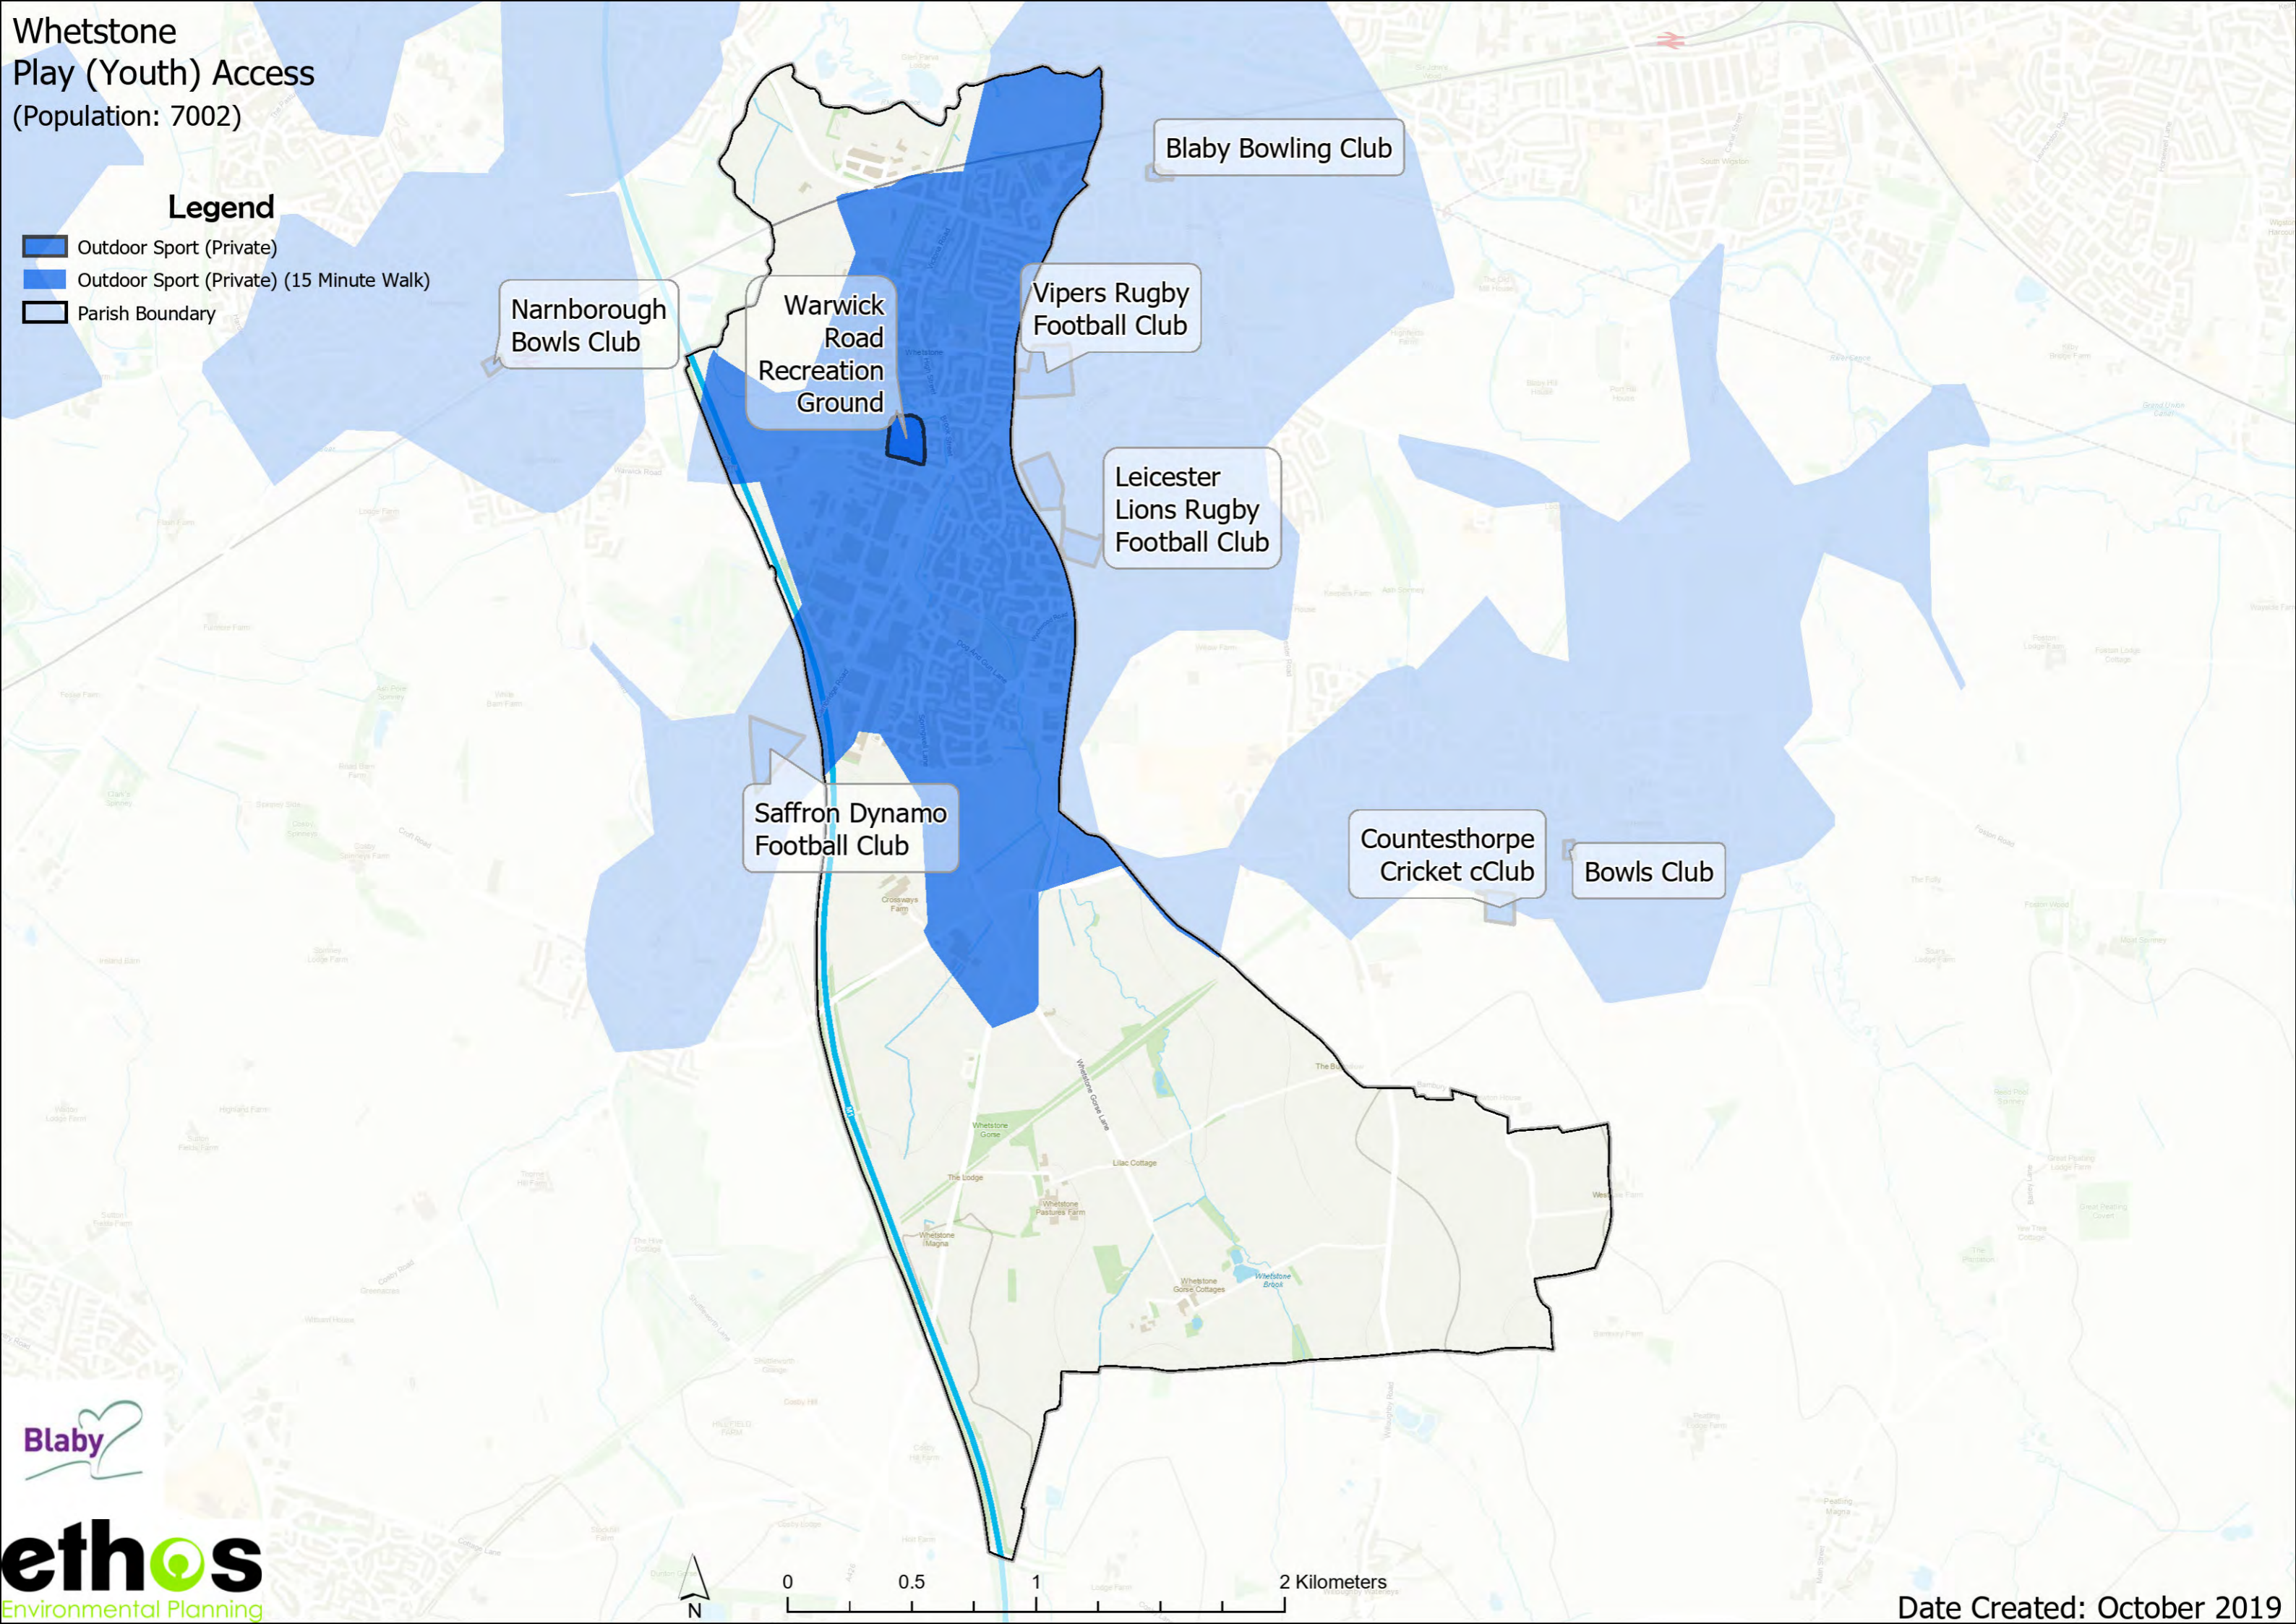

Thurlaston Allotments Access

(Population: 860)

Legend

-  Allotments
-  Allotments (15 Minute Walk)
-  Parish Boundary

Holt Crescent

Huncote Allotments

Whetstone Play (Youth) Access (Population: 7002)

Legend

-  Outdoor Sport (Private)
-  Outdoor Sport (Private) (15 Minute Walk)
-  Parish Boundary

Whetstone Wimpey Park Play (Youth) Access MUGA (Population: 7002)

- Legend**
- Play Space (Youth)
 - Play Space (Youth) (15 Minute Walk)
 - Parish Boundary