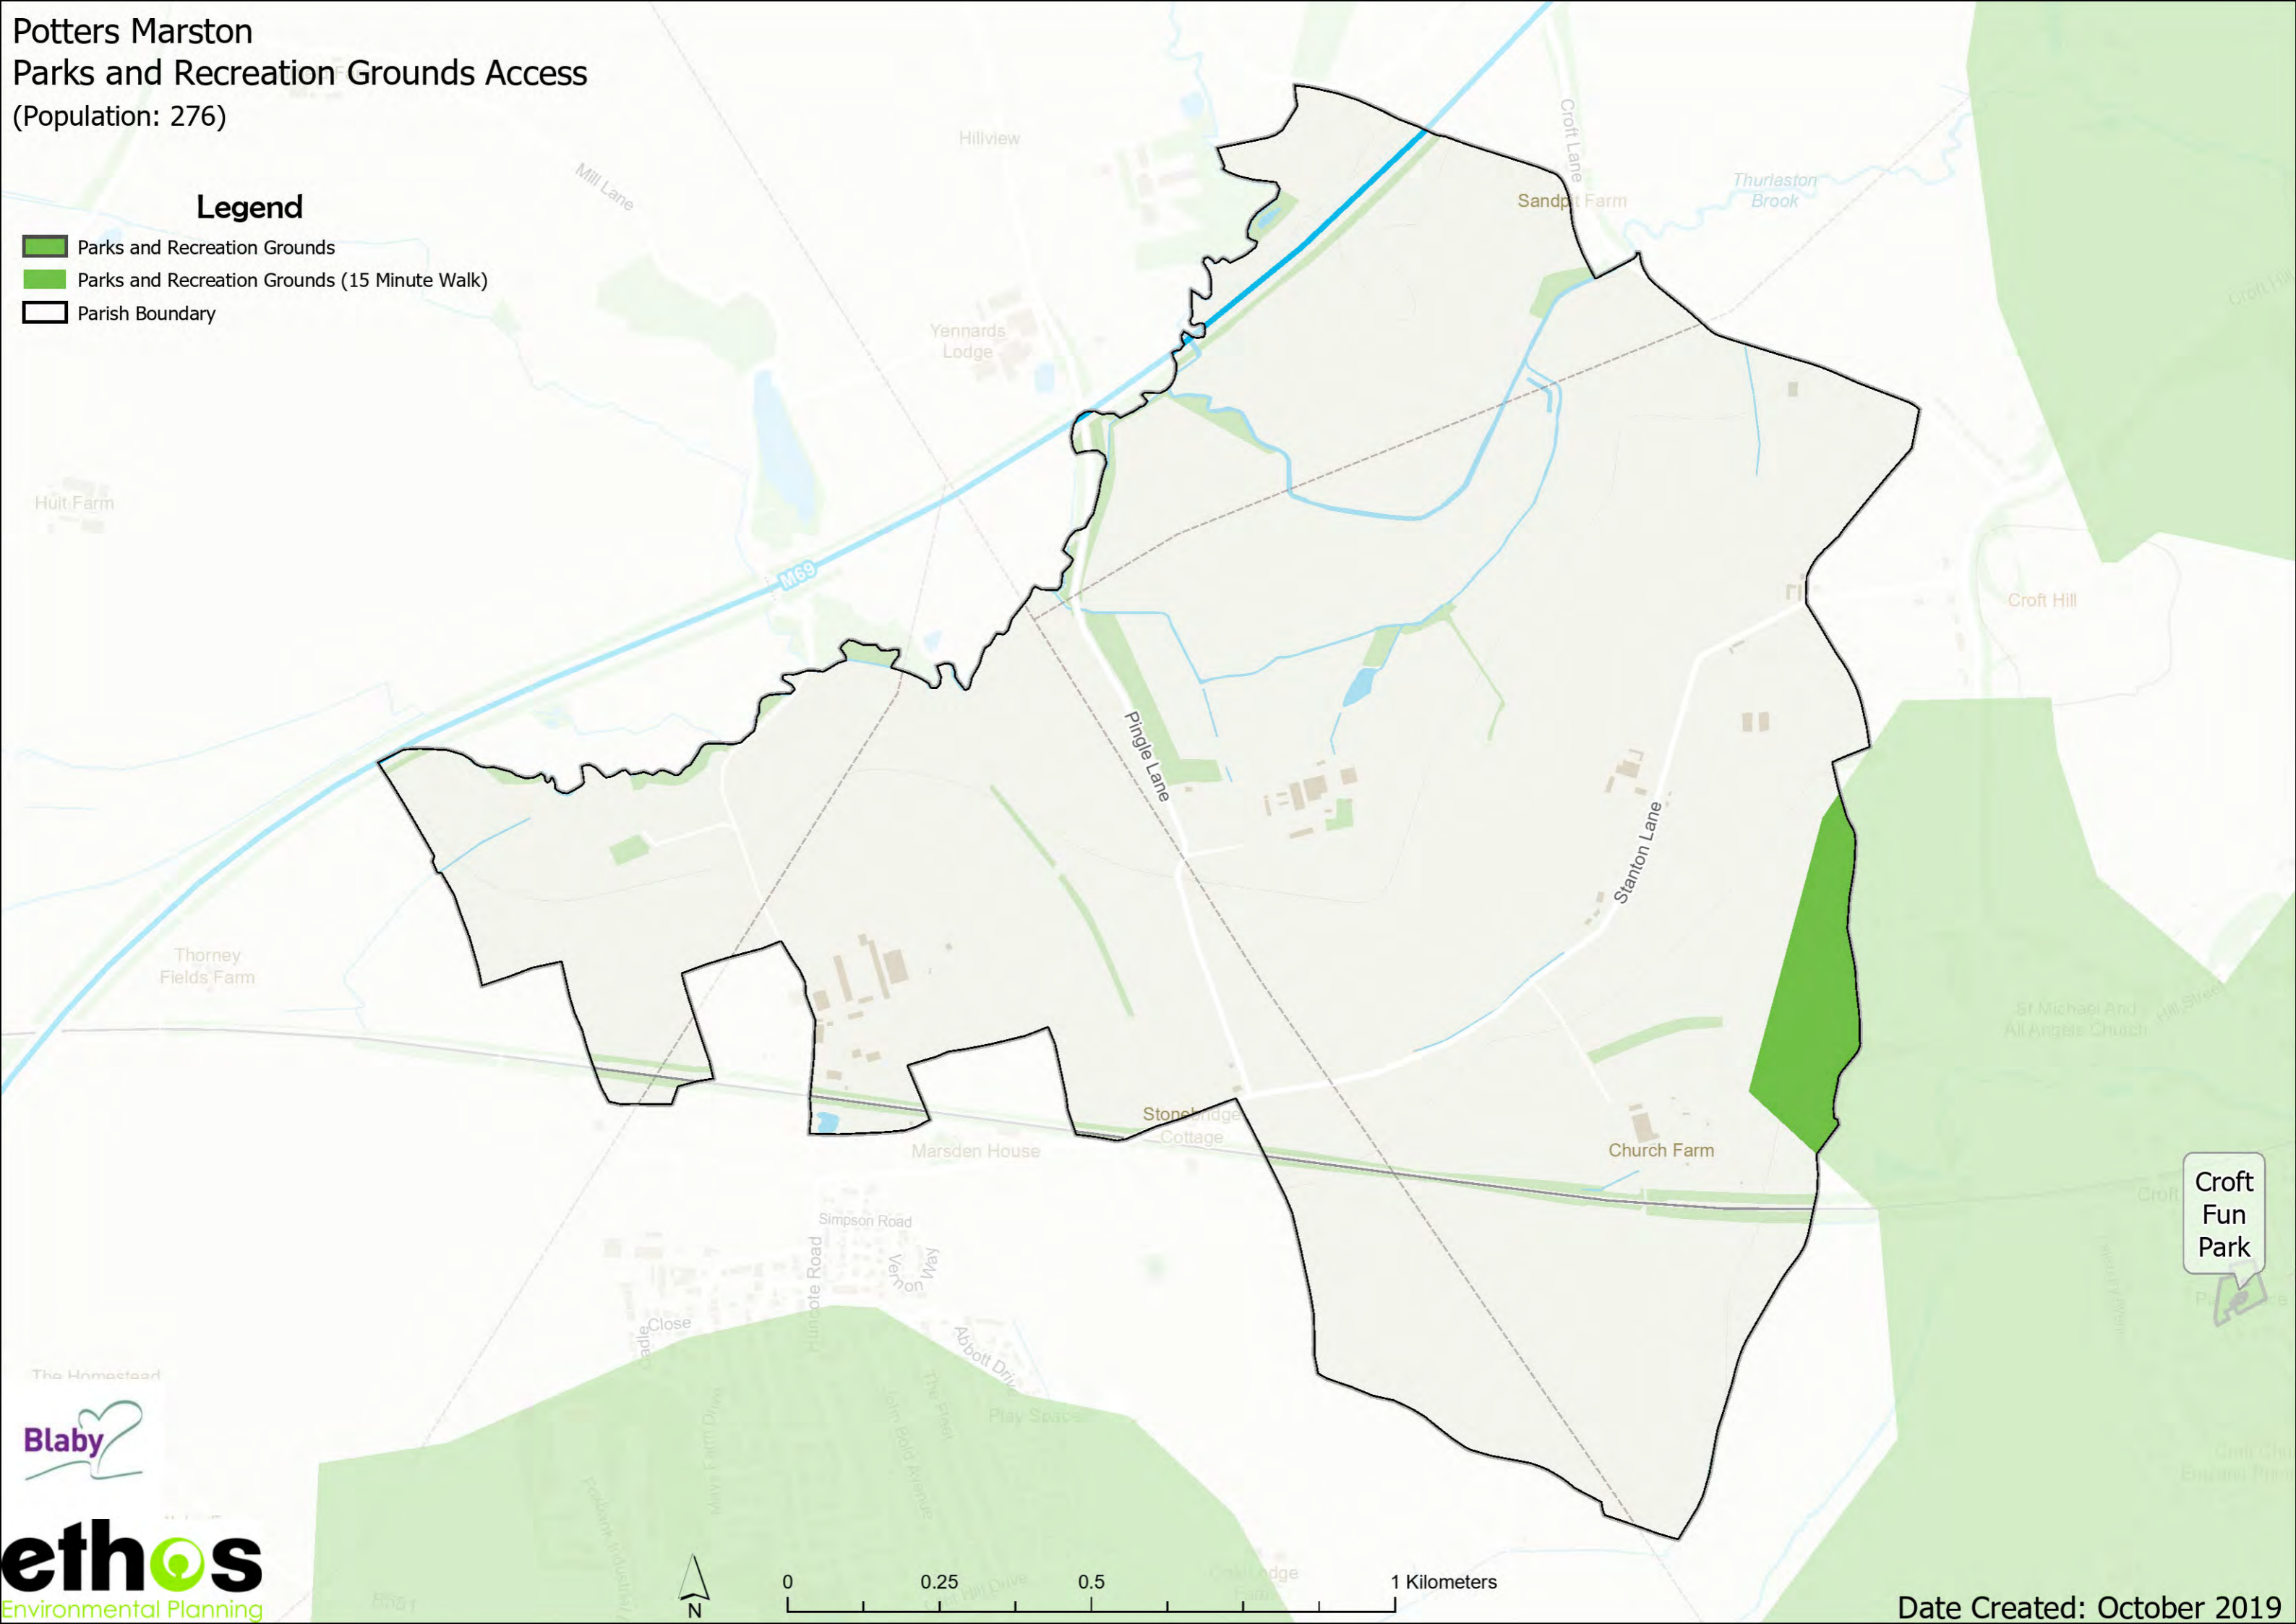

Potters Marston Parks and Recreation Grounds Access (Population: 276)

Legend

- Parks and Recreation Grounds
- Parks and Recreation Grounds (15 Minute Walk)
- Parish Boundary

Date Created: October 2019