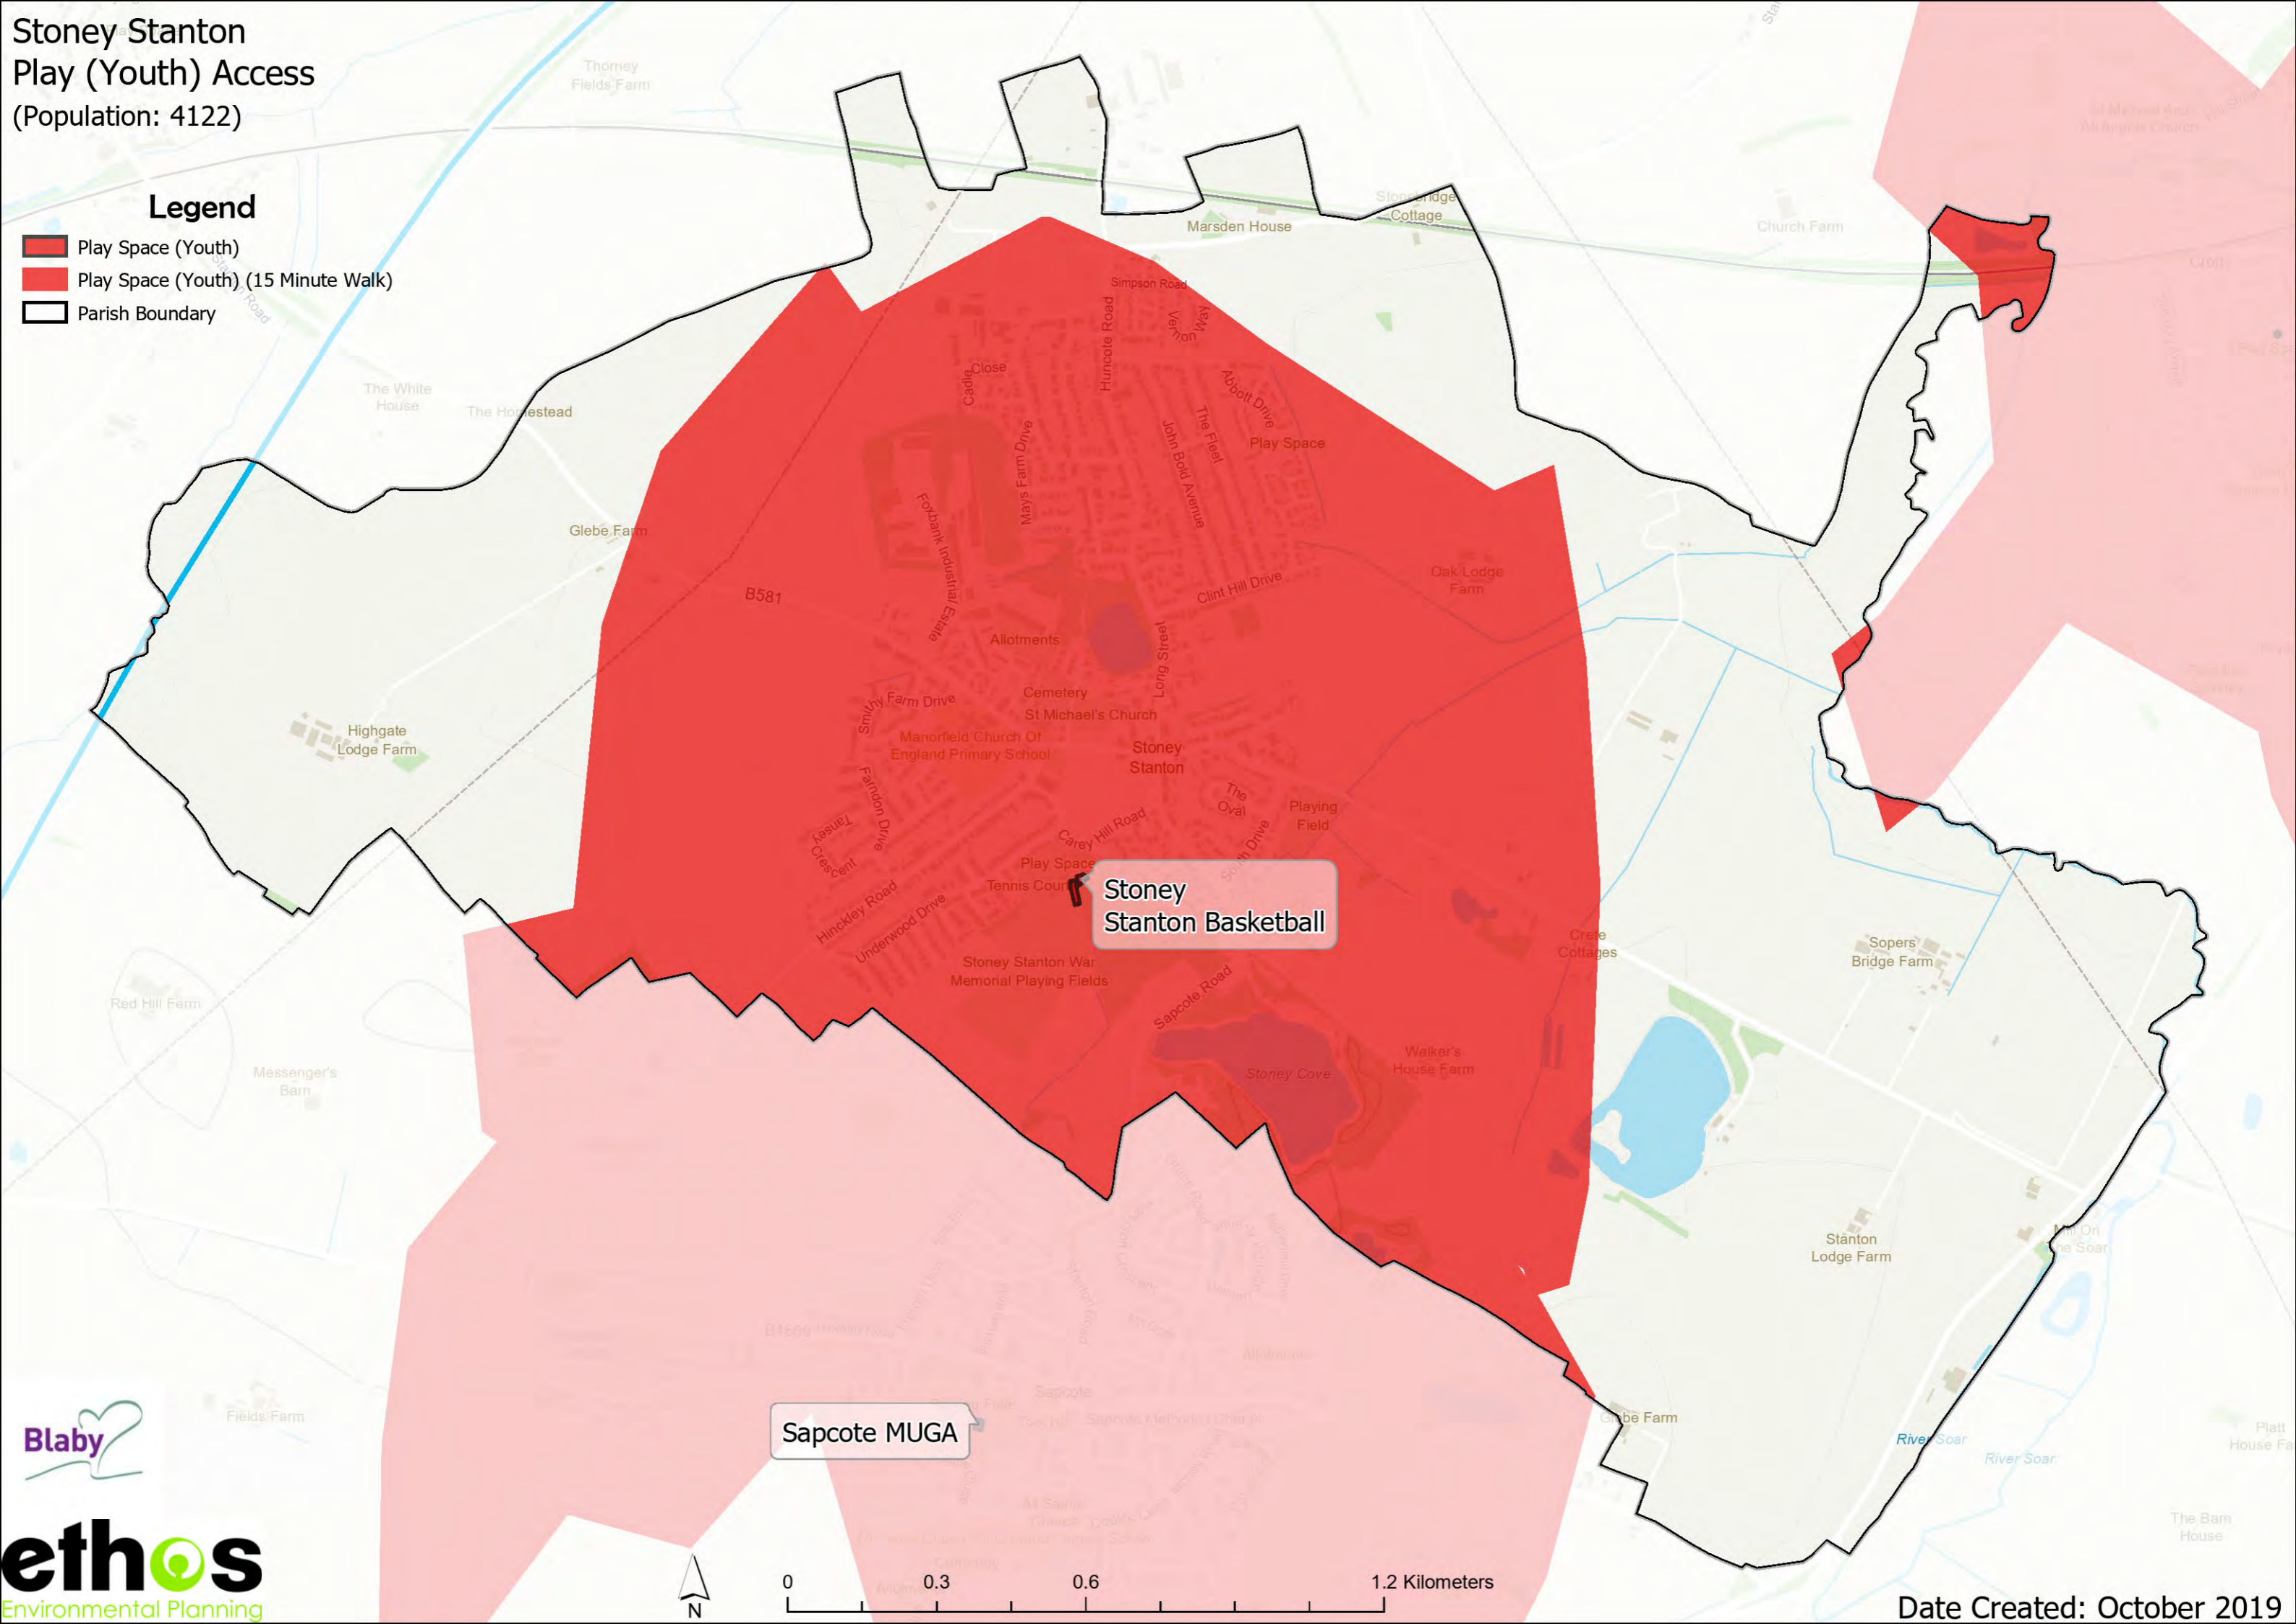

Stoney Stanton Play (Youth) Access (Population: 4122)

Legend

-  Play Space (Youth)
-  Play Space (Youth) (15 Minute Walk)
-  Parish Boundary

Stoney
Stanton Basketball

Sapcote MUGA

Stoney Stanton Play (Child) Access (Population: 4122)