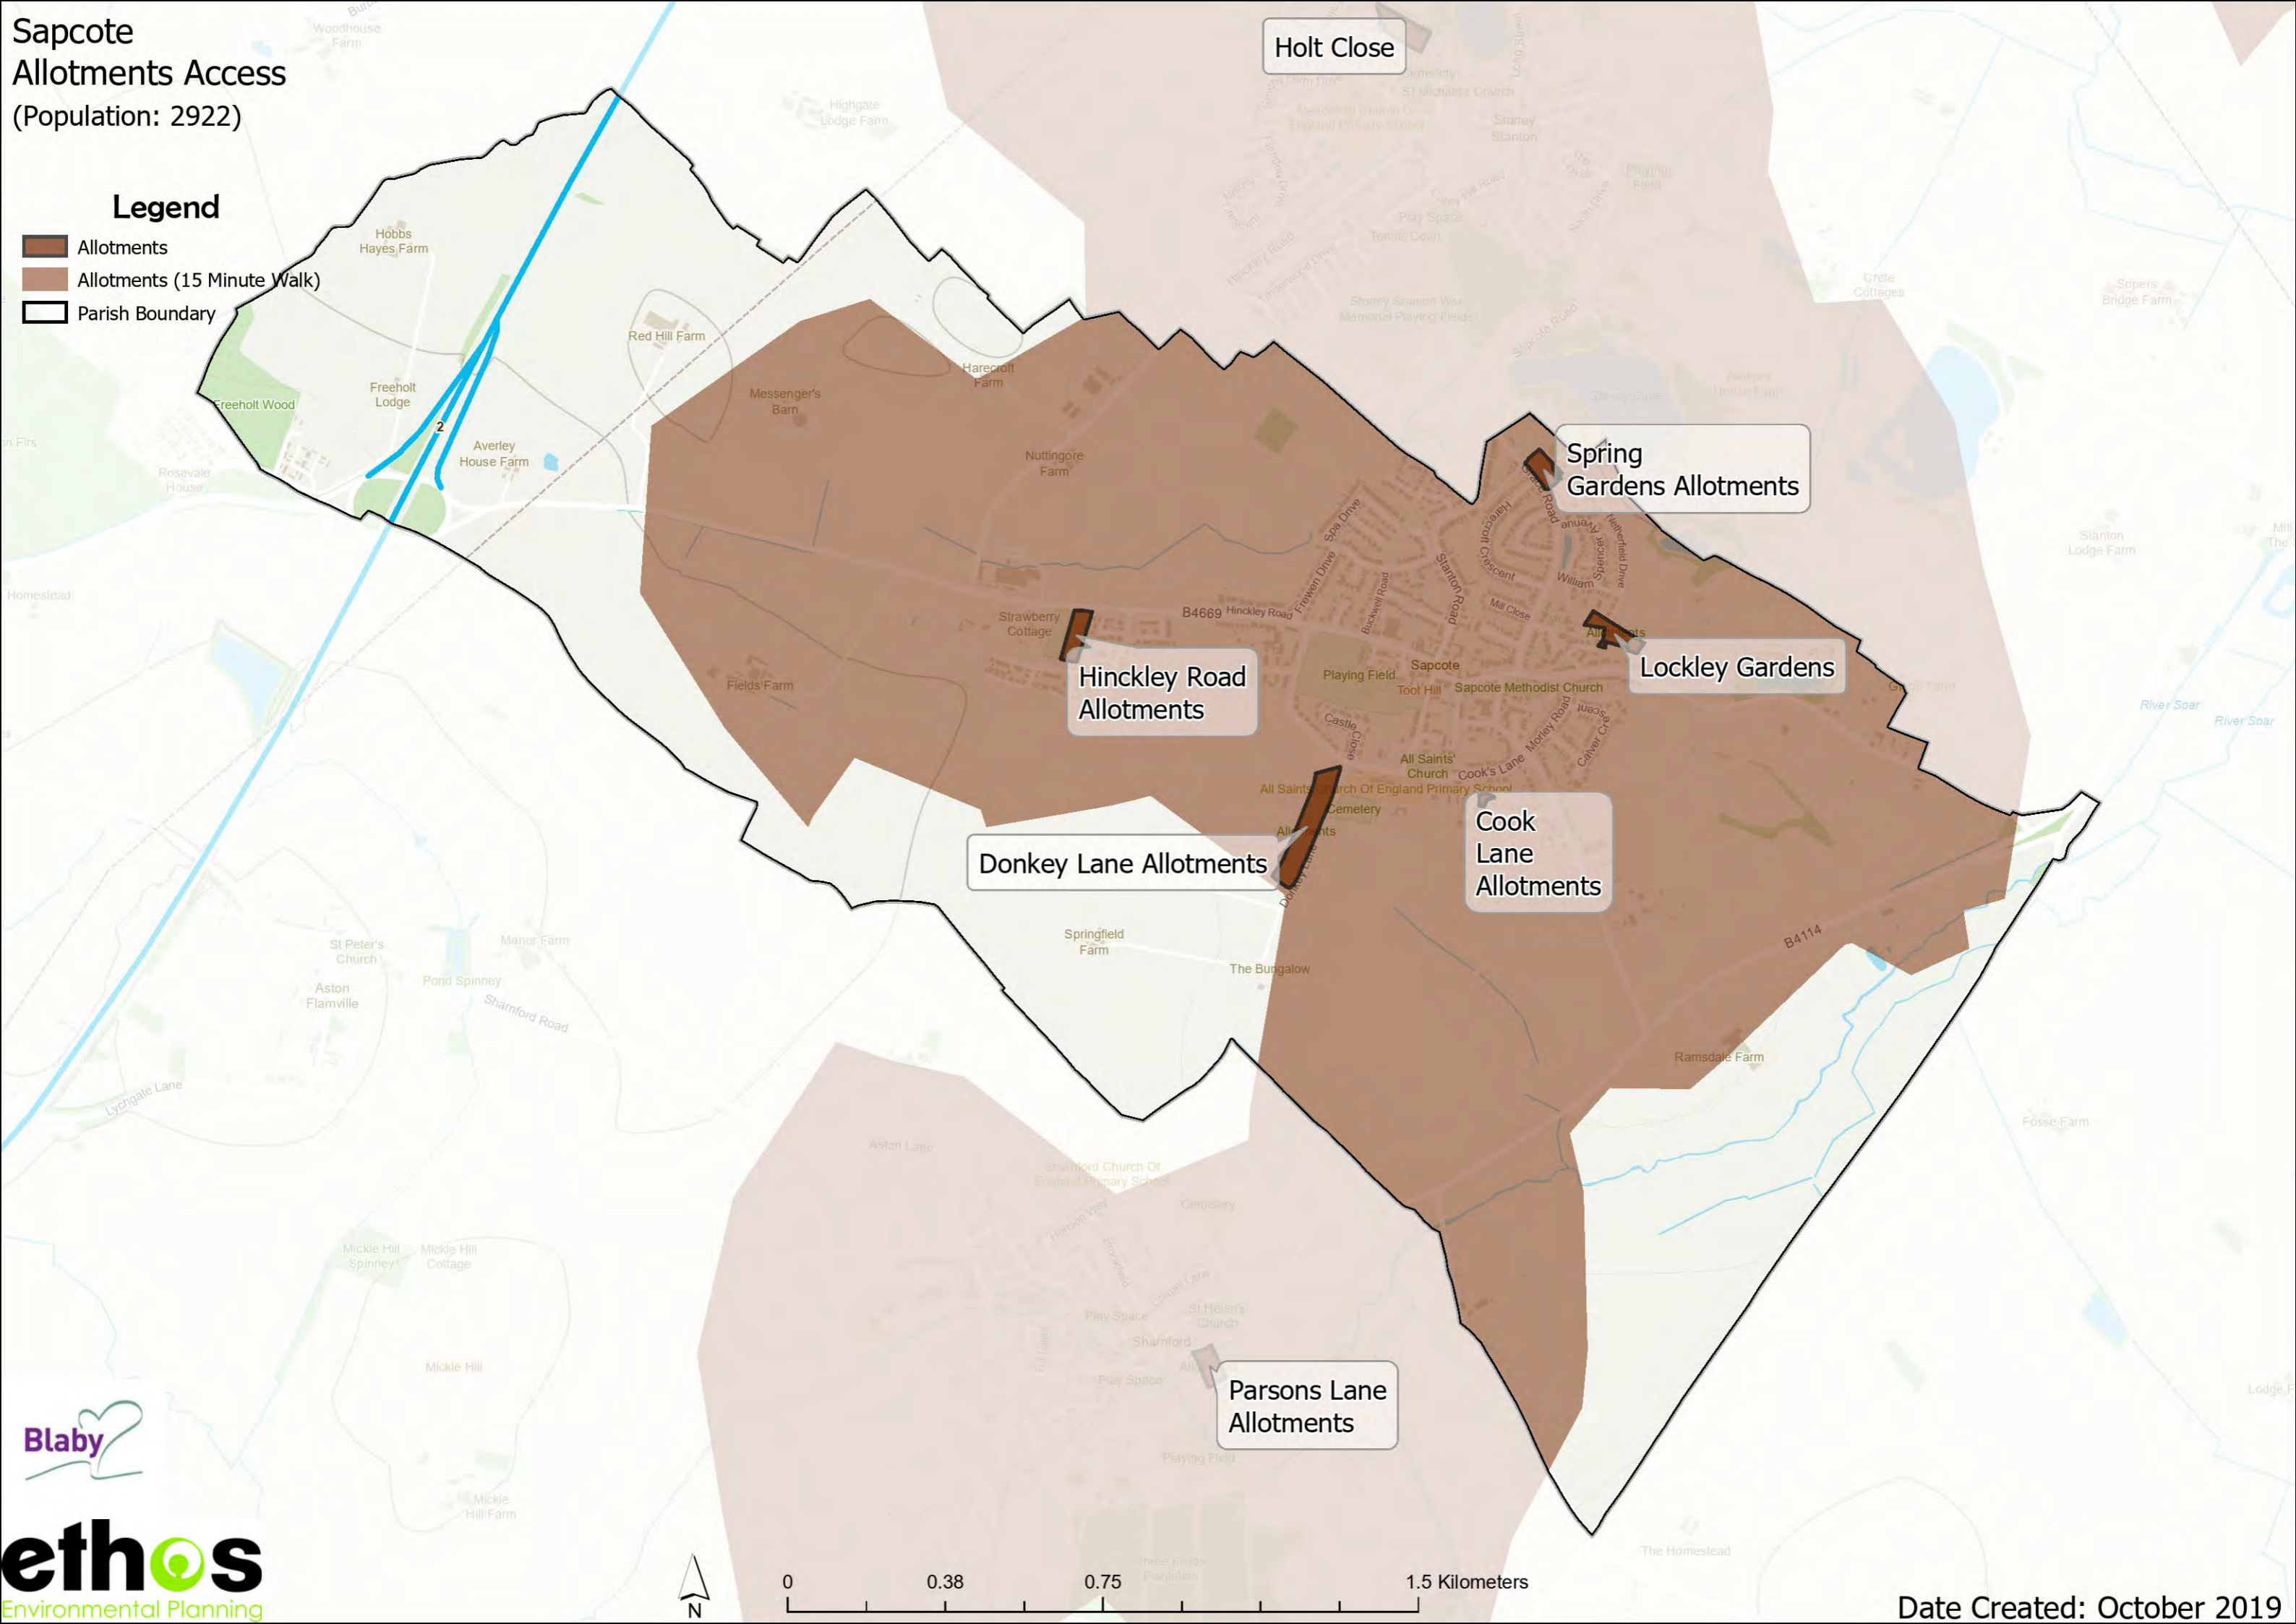

Sapcote Amenity Access (Population: 2922)

Legend

-  Amenity Green Space
-  Amenity Green Space (10 Minute Walk)
-  Parish Boundary

Sapcote Allotments Access

(Population: 2922)

Legend

- Allotments
- Allotments (15 Minute Walk)
- Parish Boundary