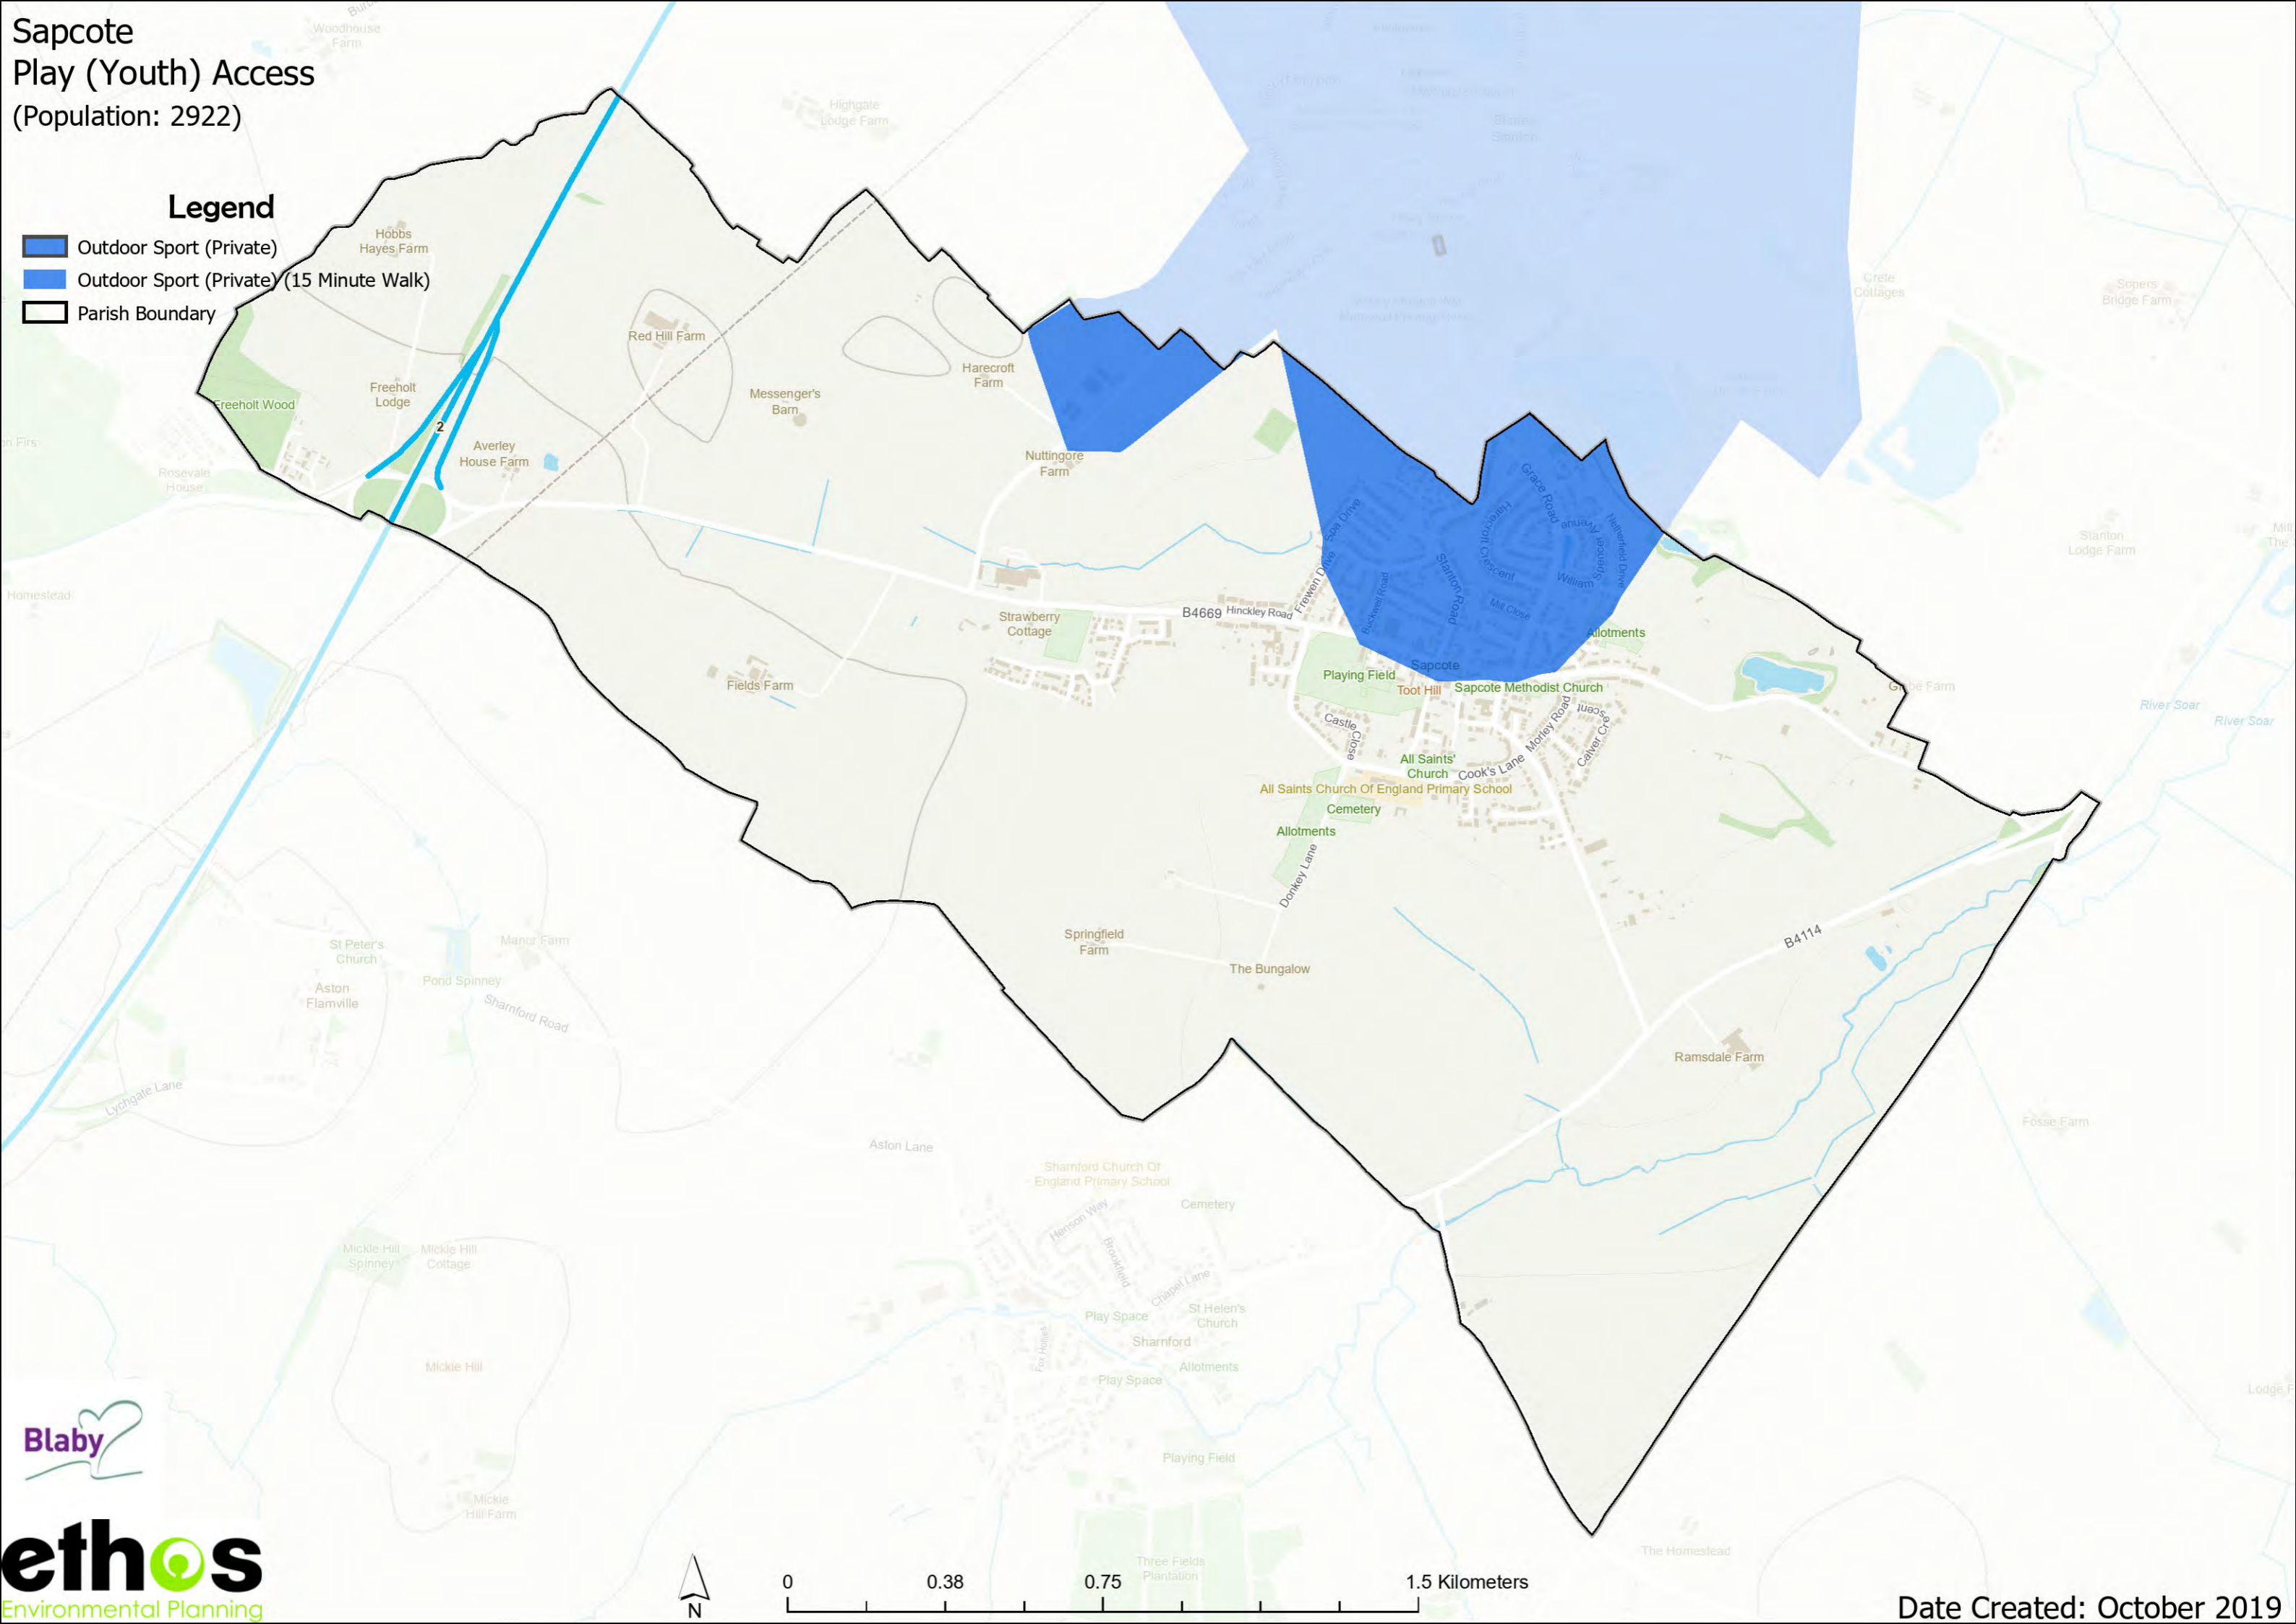

Potters Marston Allotments Access

(Population: 276)

Legend

-  Allotments
-  Allotments (15 Minute Walk)
-  Parish Boundary

Date Created: October 2019

Sapcote Play (Youth) Access (Population: 2922)

Legend

-  Outdoor Sport (Private)
-  Outdoor Sport (Private) (15 Minute Walk)
-  Parish Boundary