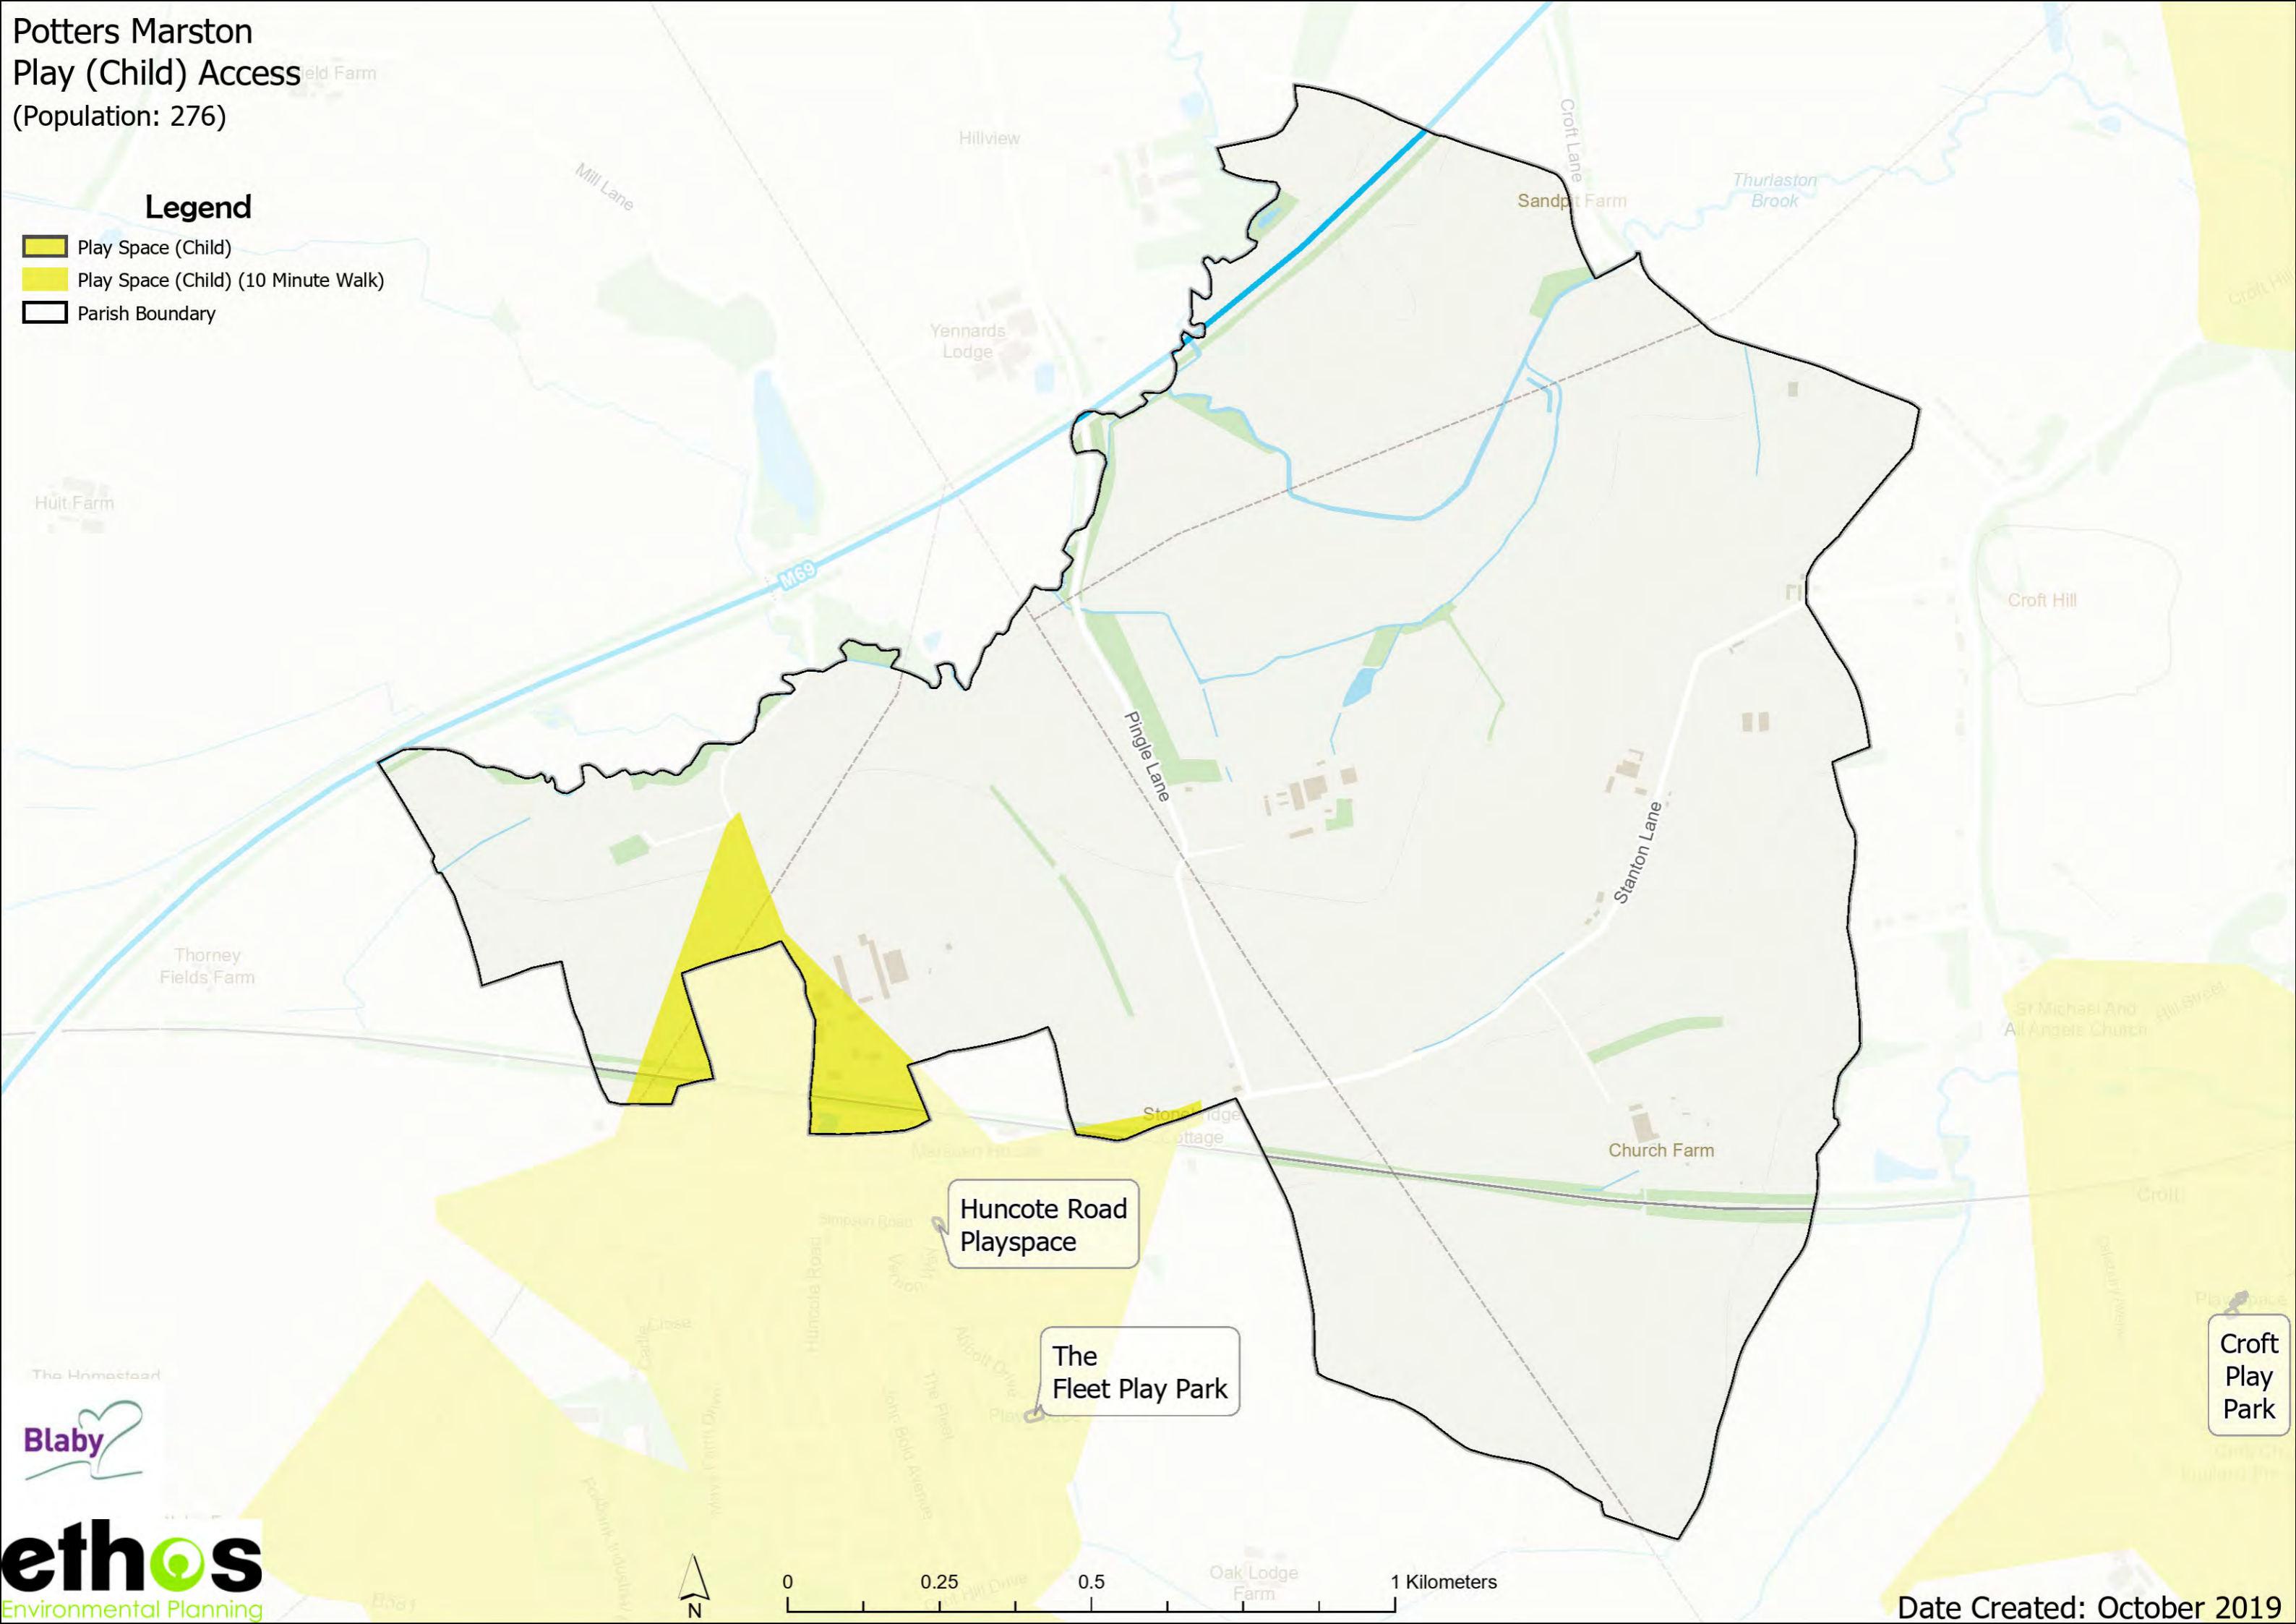

Potters Marston Play (Child) Access (Population: 276)

1. **Legend**
2. Play Space (Child)
   - Play Space (Child) (10 Minute Walk)
   - Parish Boundary