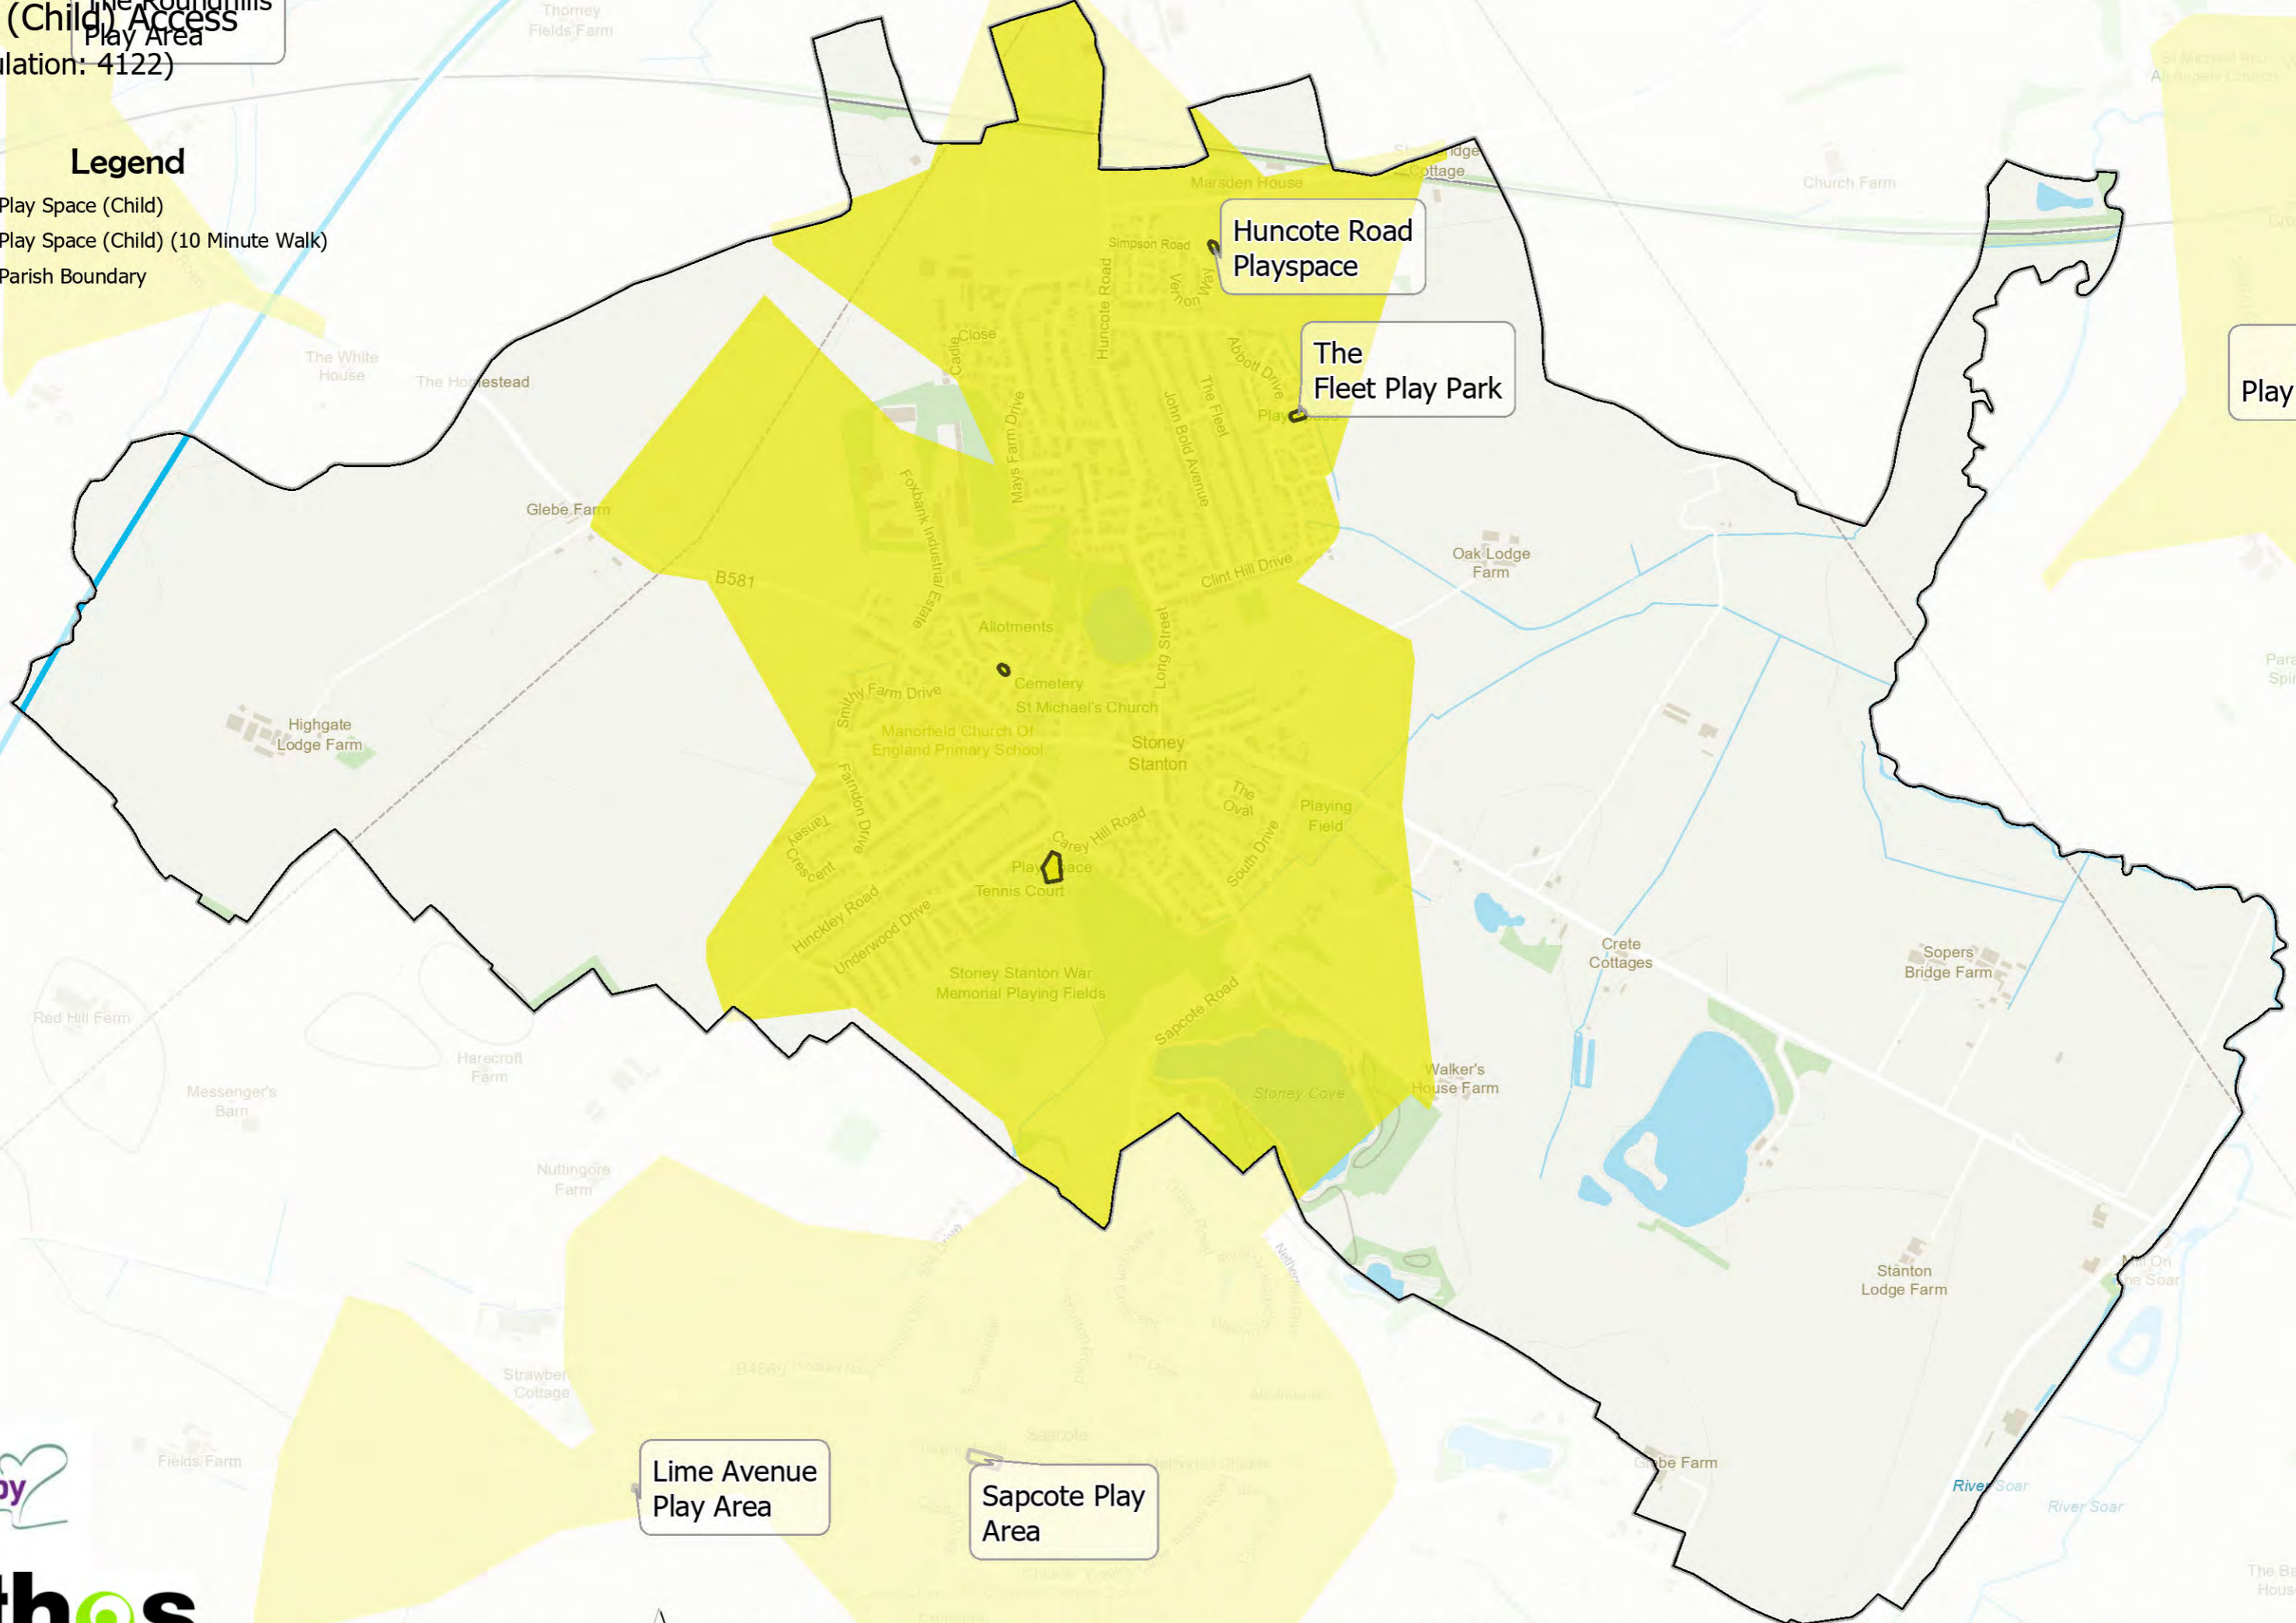

Stoney Stanton Play (Child) Access (Population: 4122)

1. **Legend**
2. Play Space (Child)
   - Play Space (Child) (10 Minute Walk)
   - Parish Boundary