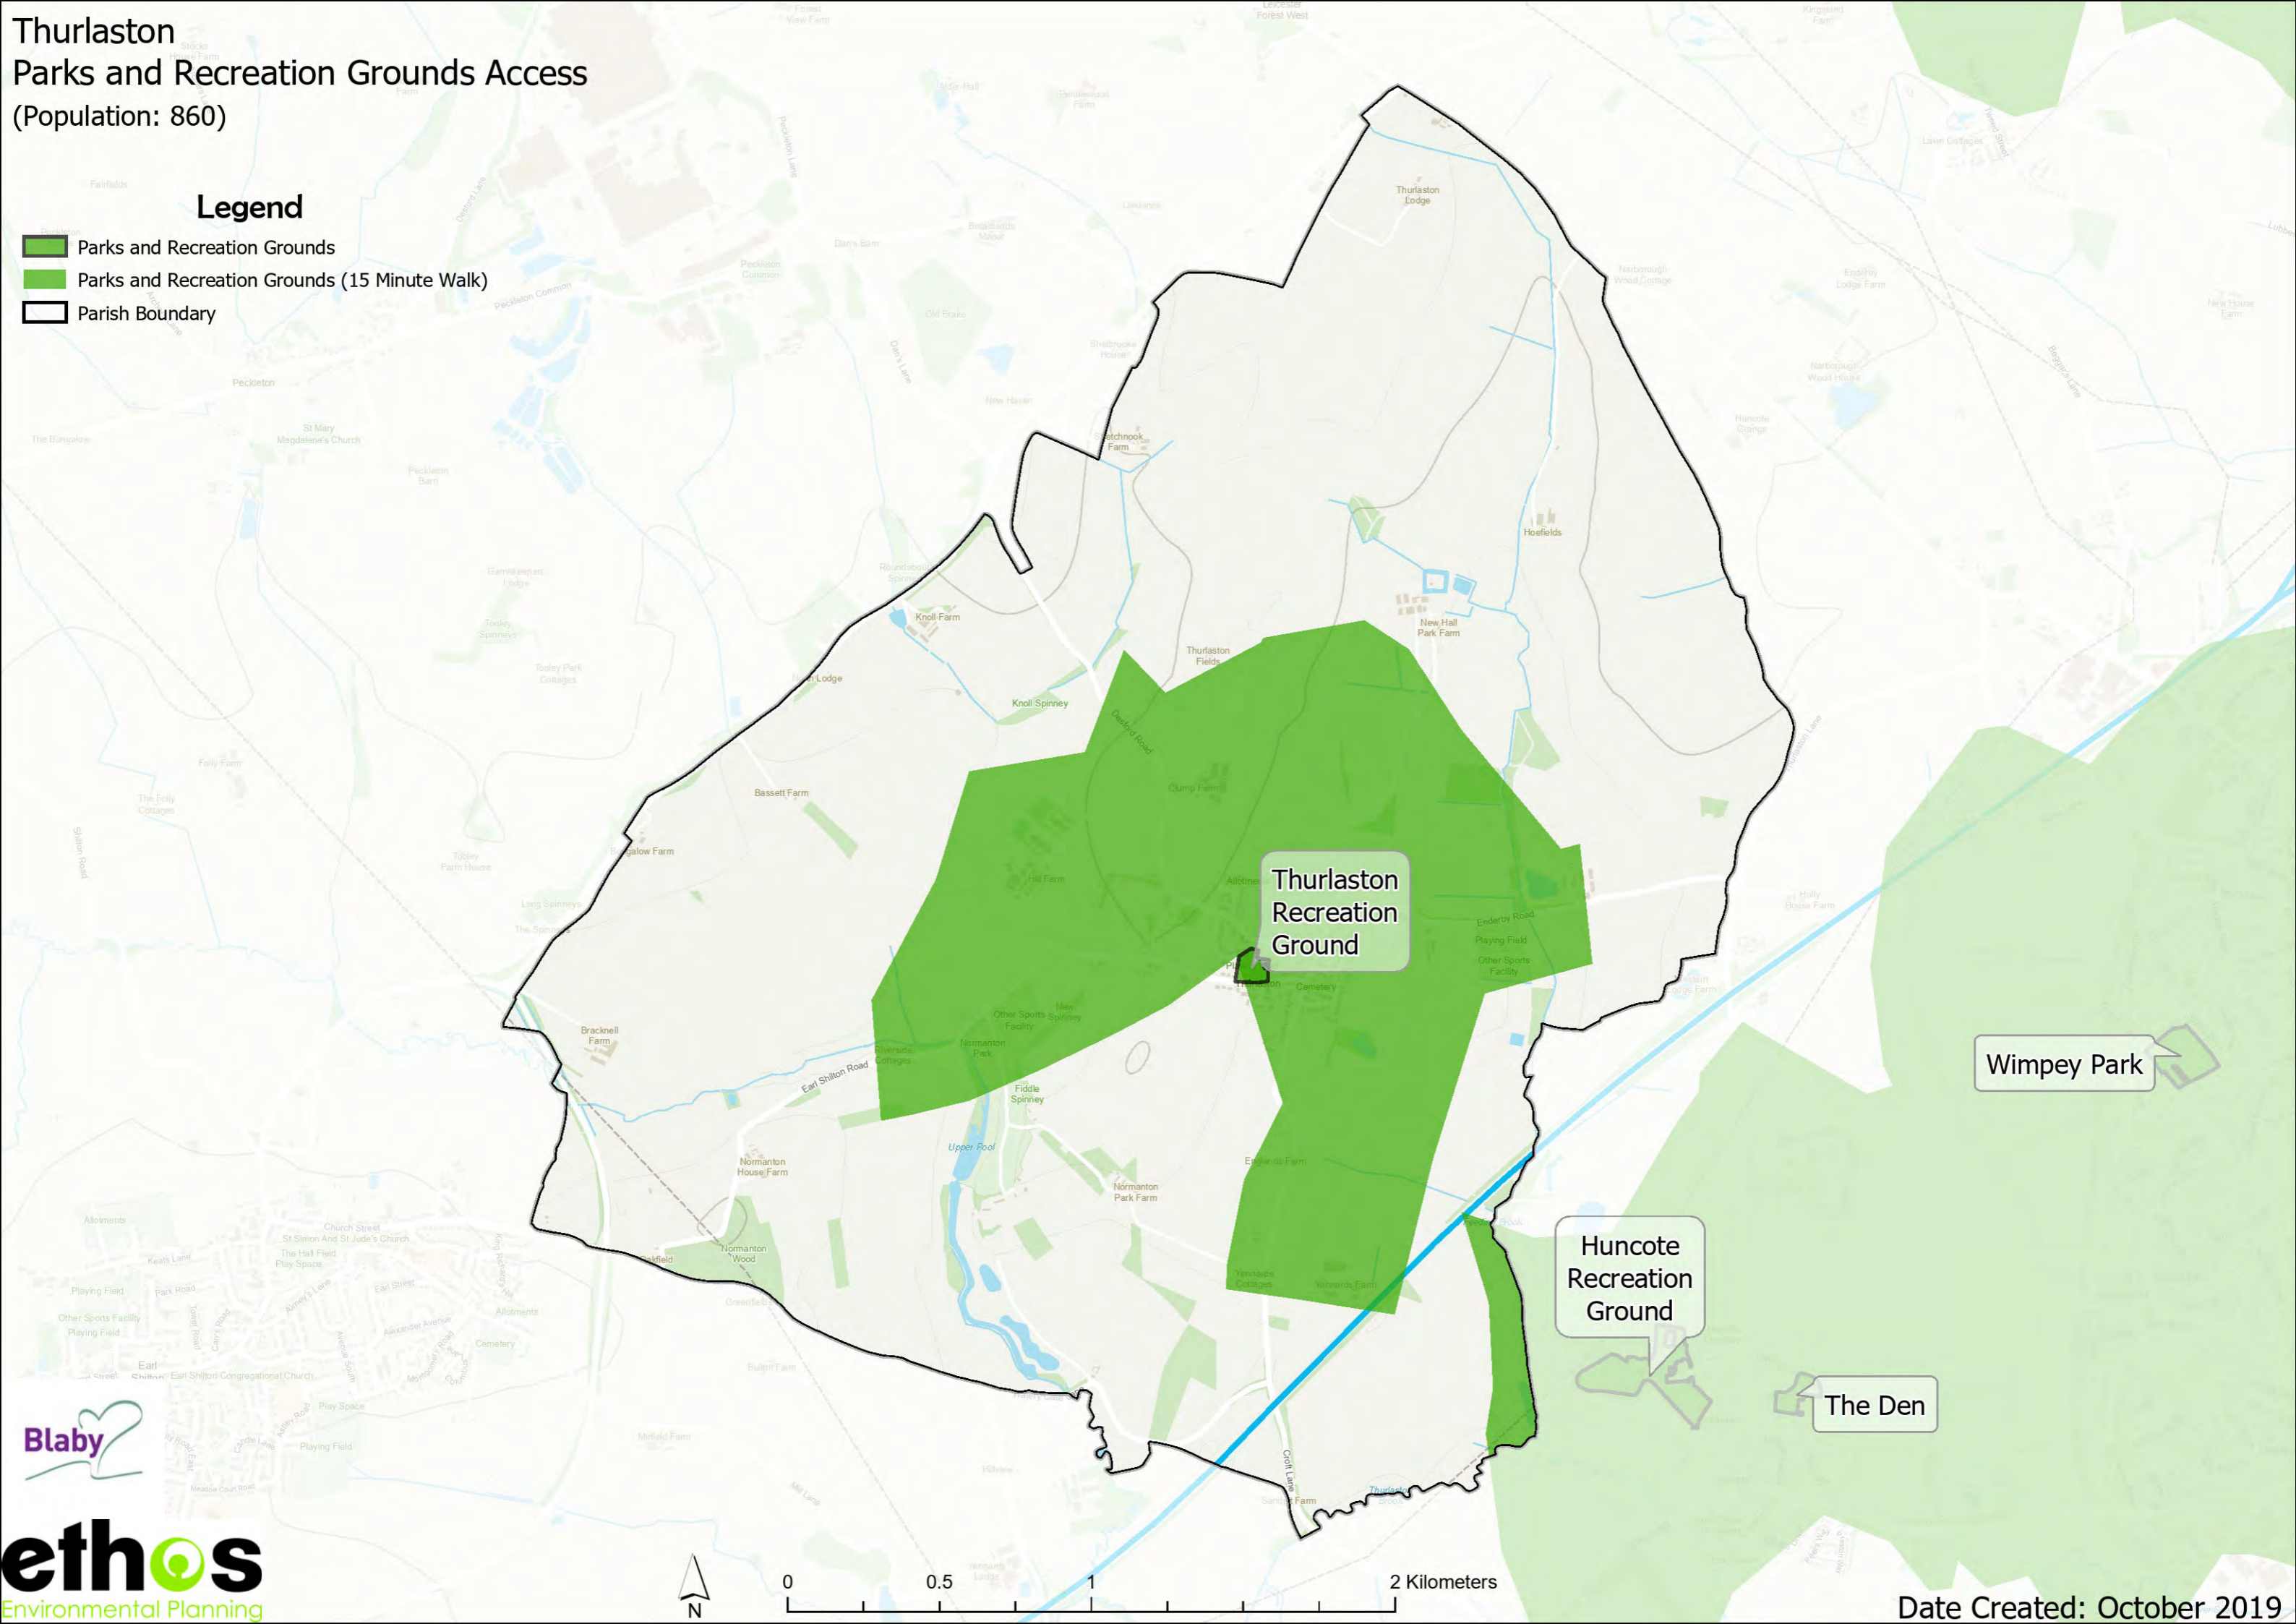

Thurlaston Parks and Recreation Grounds Access (Population: 860)

Legend

- Parks and Recreation Grounds
- Parks and Recreation Grounds (15 Minute Walk)
- Parish Boundary

Thurlaston
Recreation
Ground

Wimpey Park

Huncote
Recreation
Ground

The Den

Date Created: October 2019