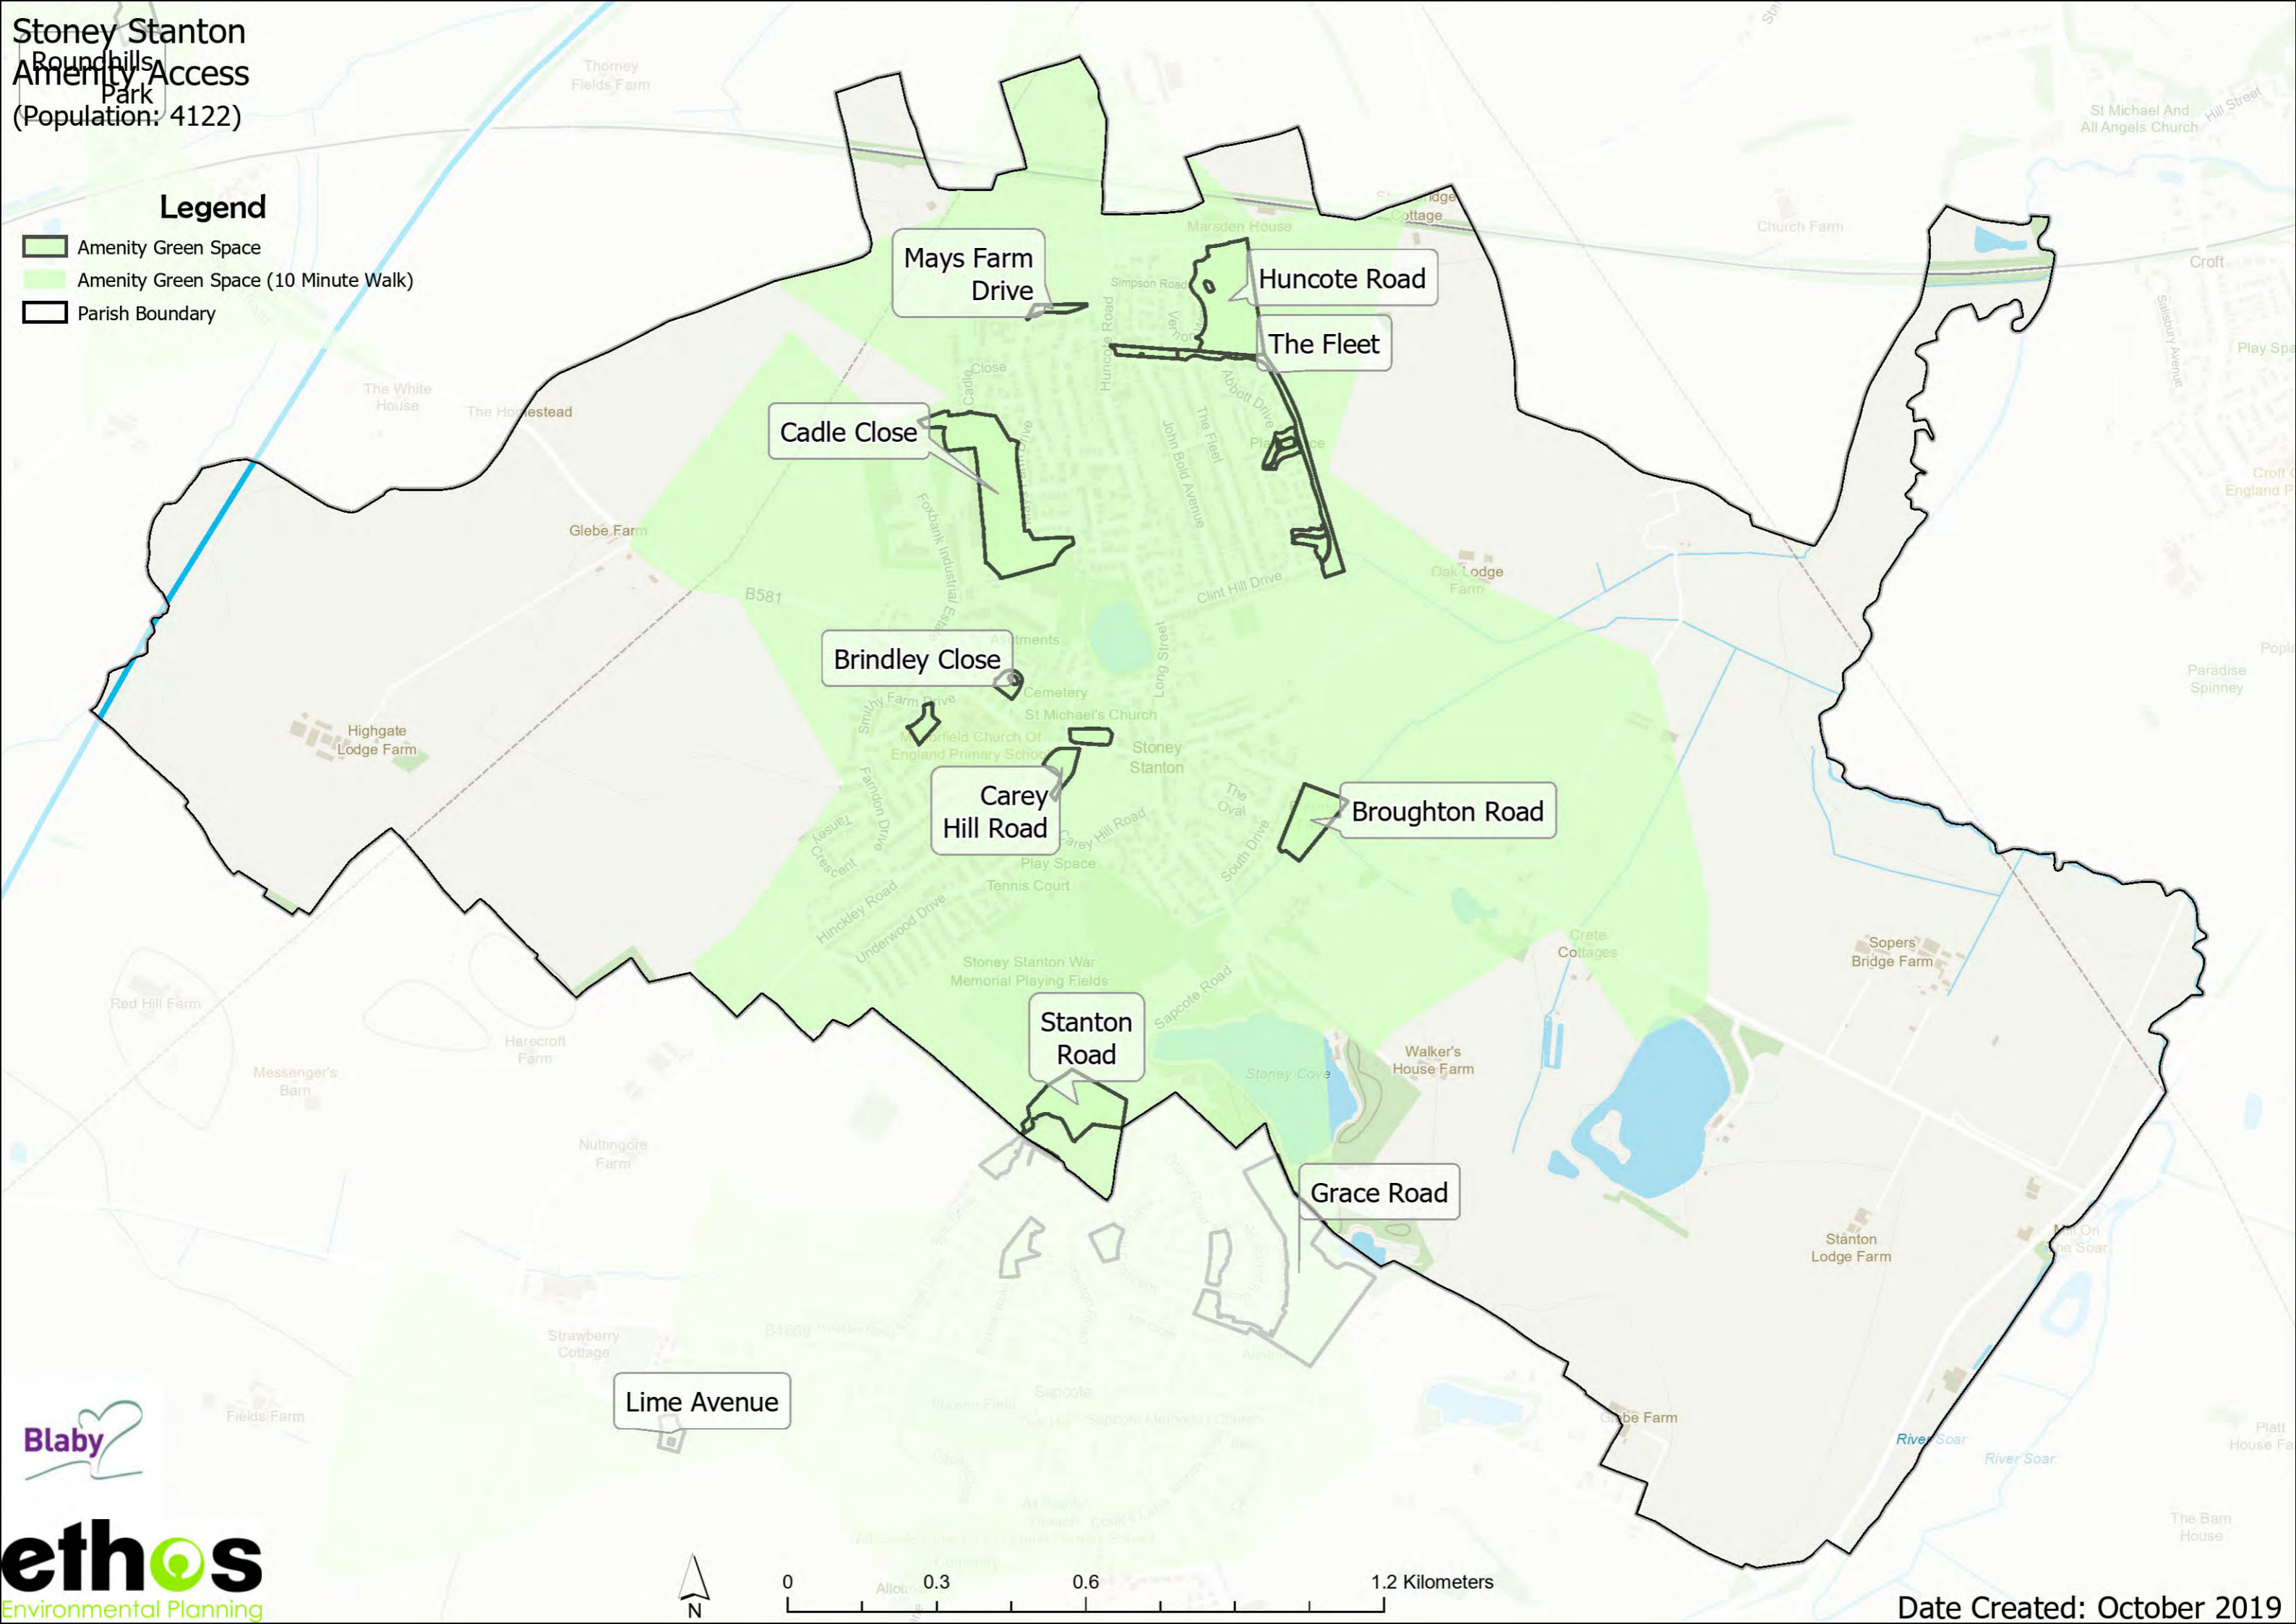

Stoney Stanton
War Memorial
Playing Fields

Sapcote Recreation
Ground

Croft
Fun
Park

Stoney Stanton Roughhills Amenity Access (Population: 4122)

Legend

-  Amenity Green Space
-  Amenity Green Space (10 Minute Walk)
-  Parish Boundary