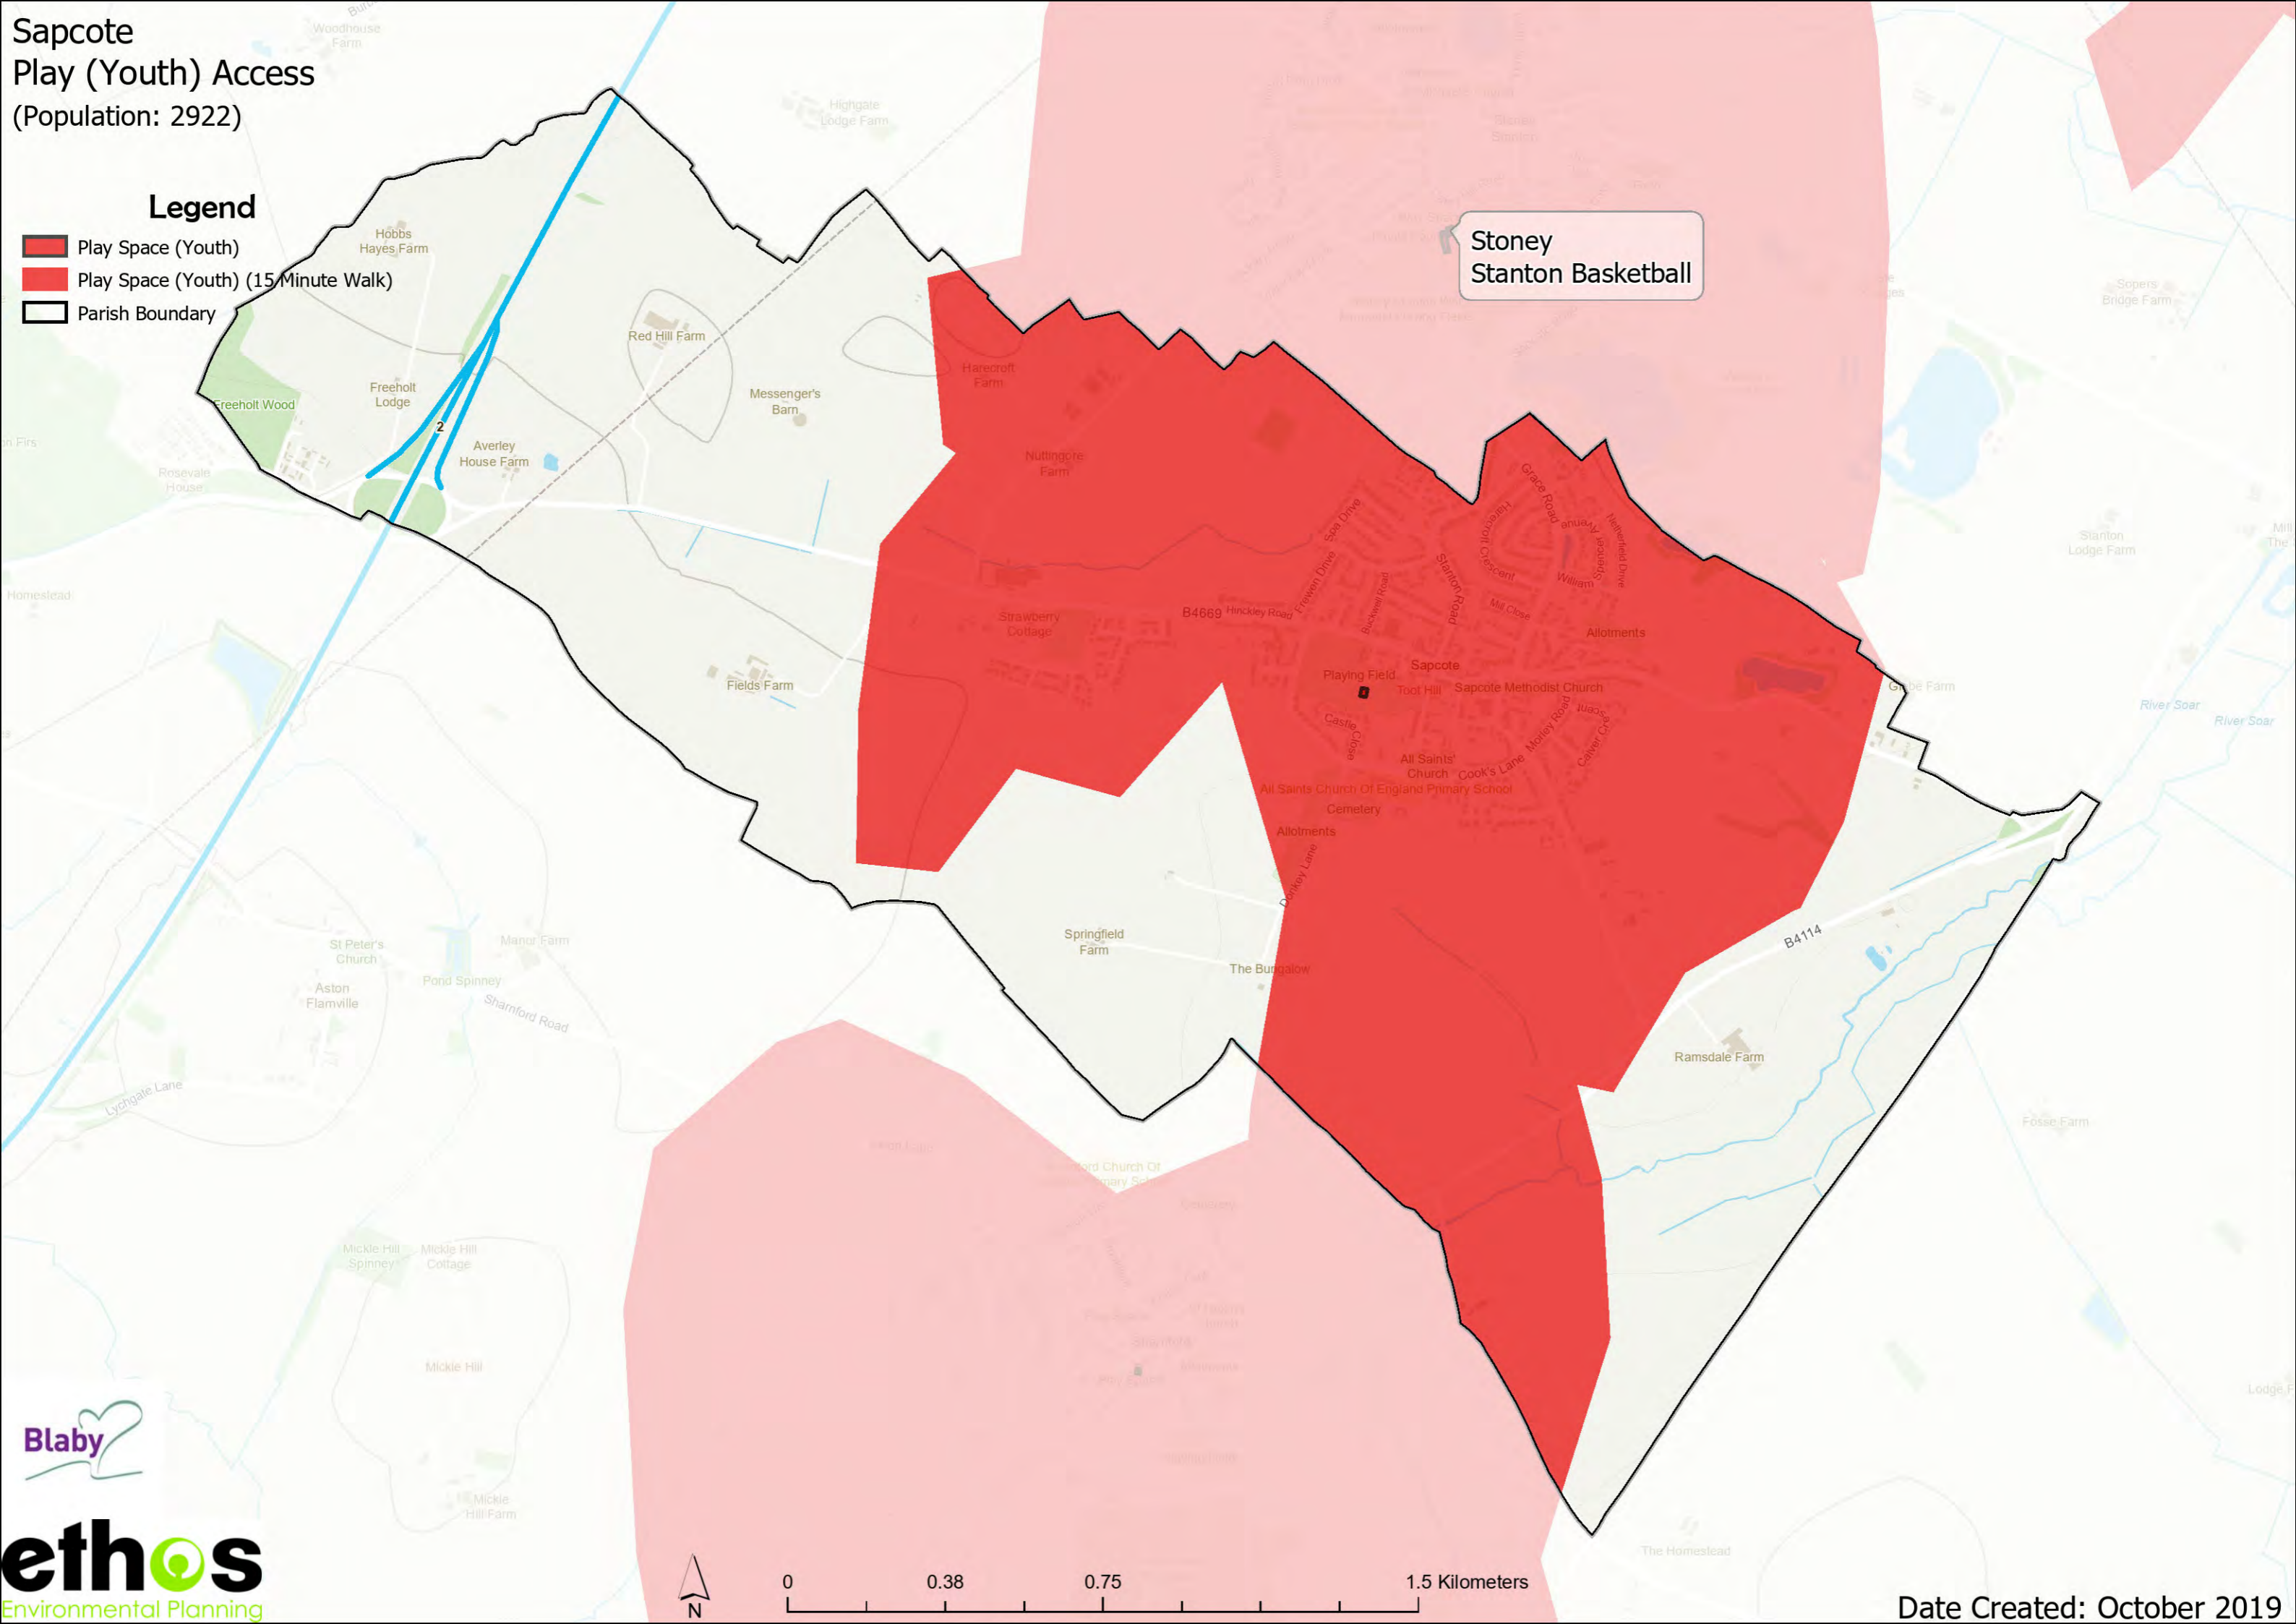

Sapcote Play (Youth) Access (Population: 2922)

Legend

- Play Space (Youth)
- Play Space (Youth) (15 Minute Walk)
- Parish Boundary

Stoney
Stanton Basketball