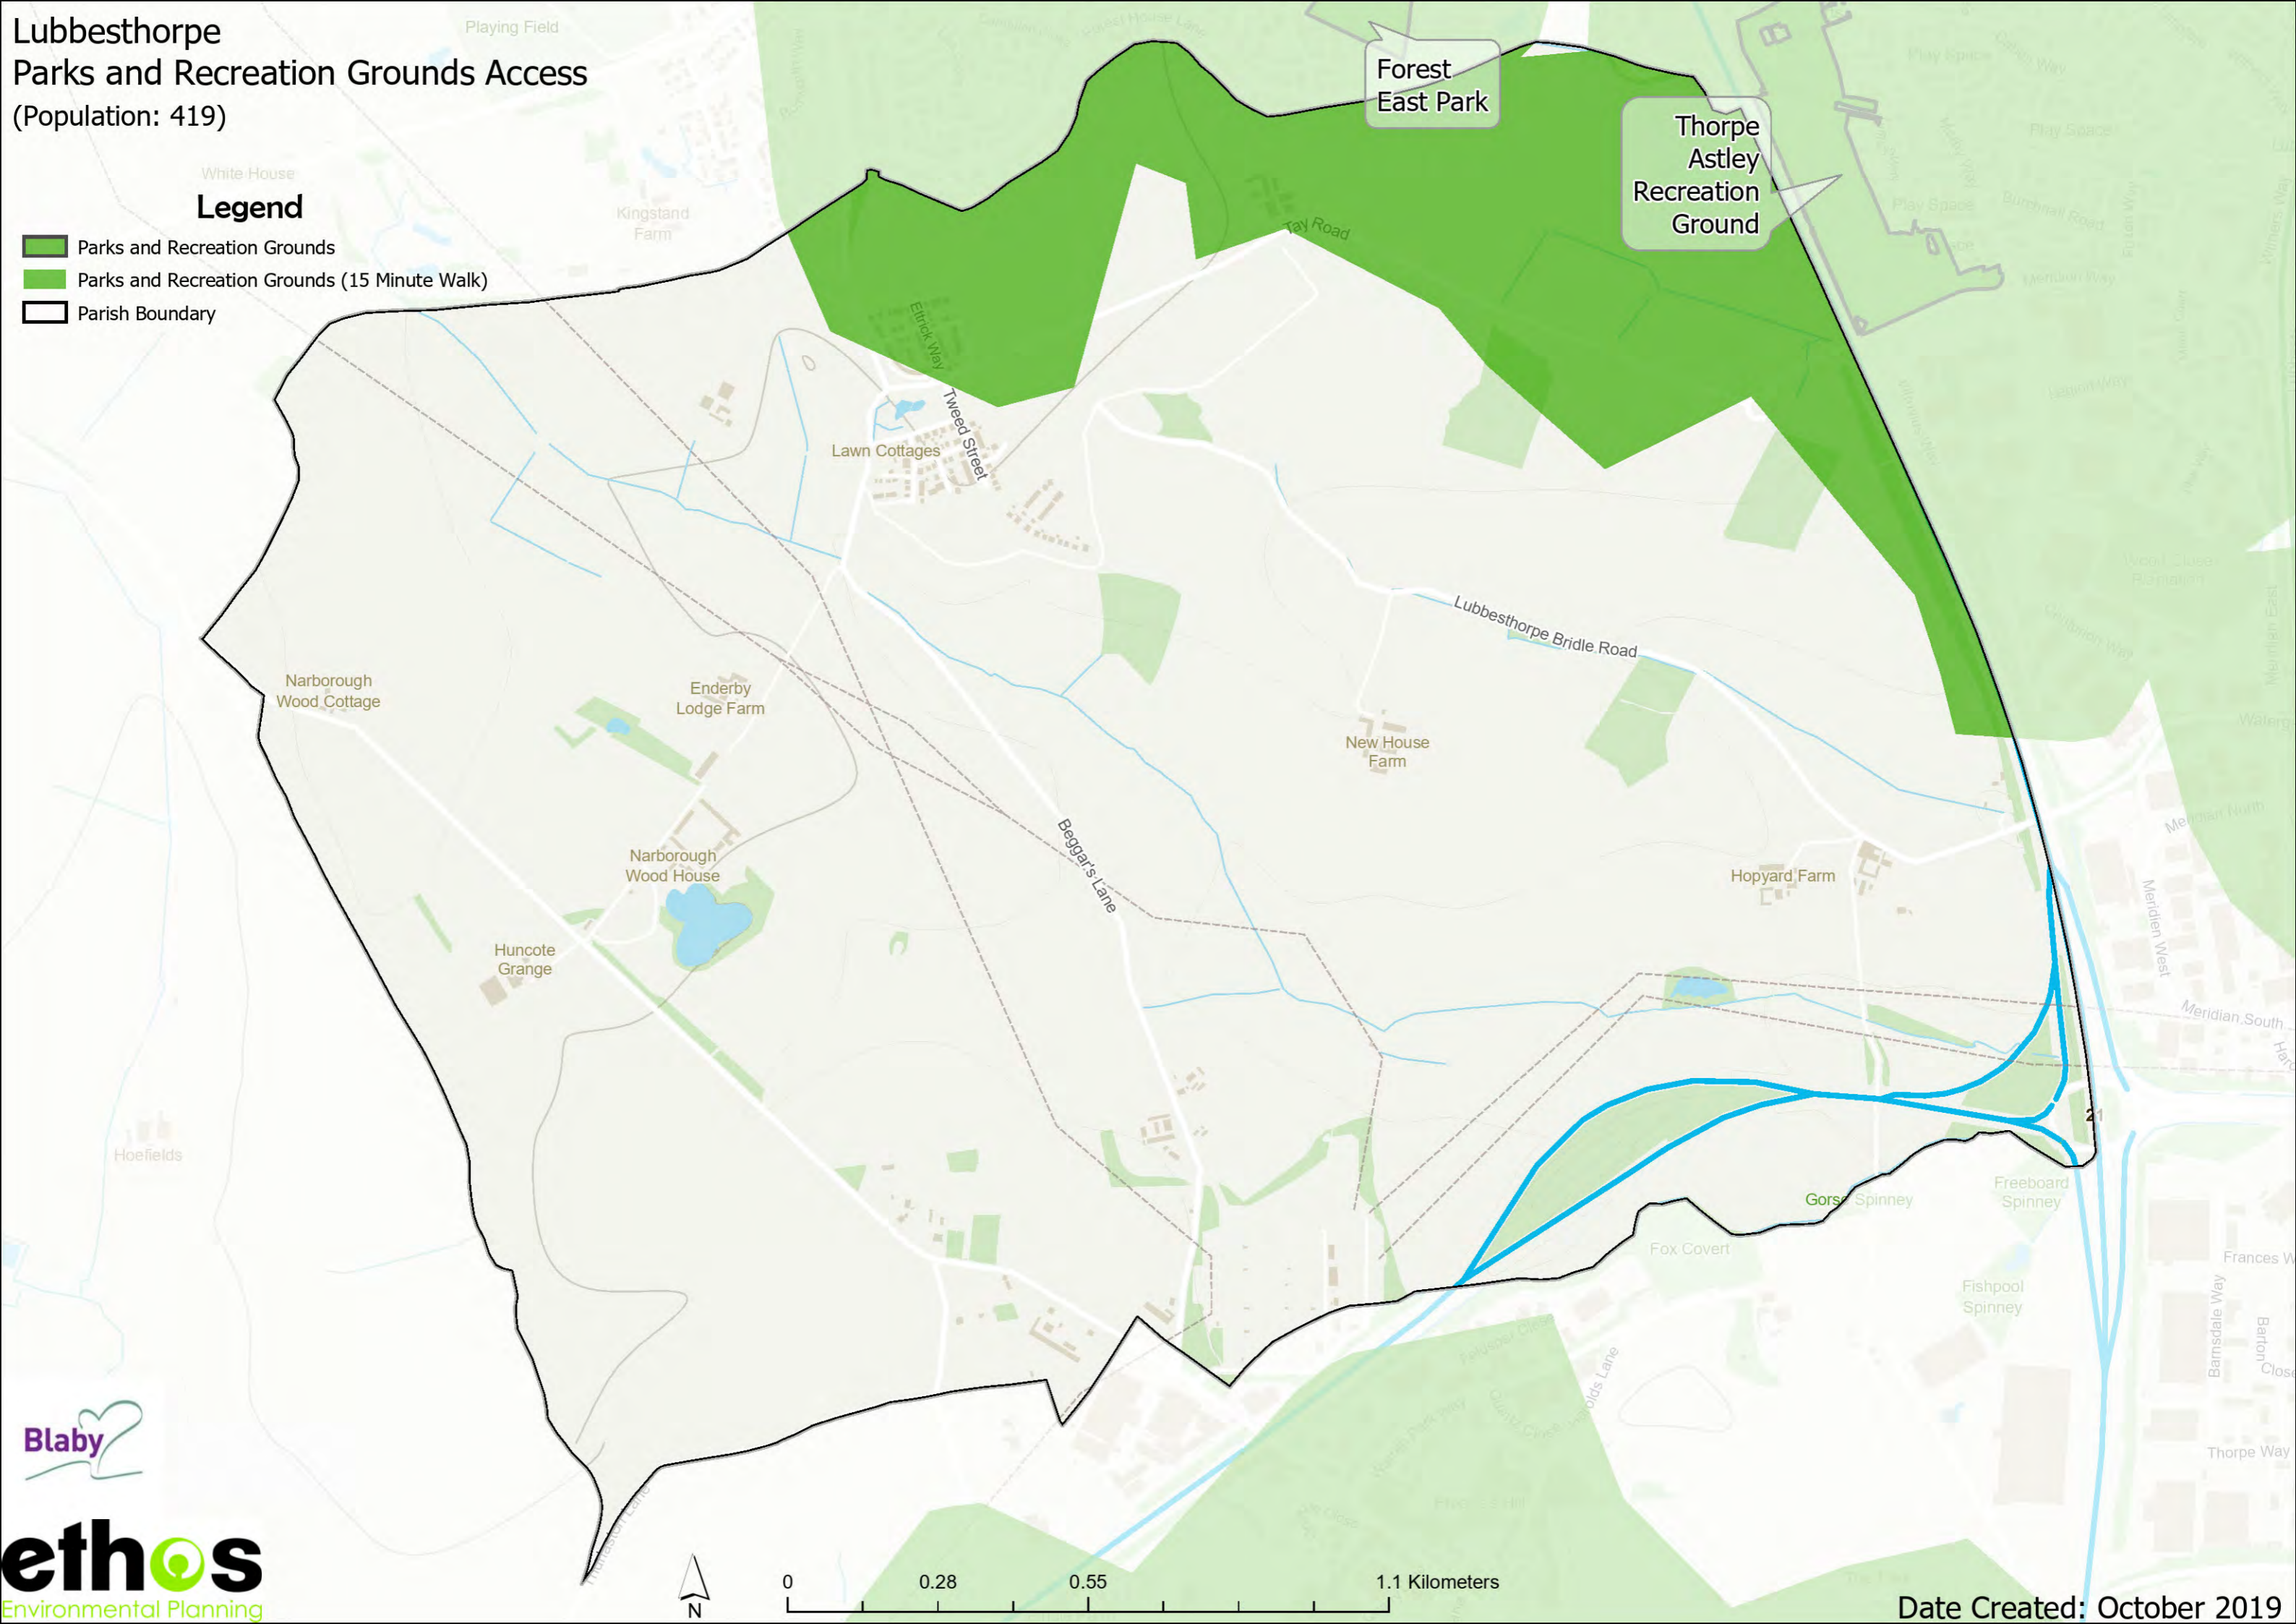

Lubbesthorpe Parks and Recreation Grounds Access (Population: 419)

Legend

- Parks and Recreation Grounds
- Parks and Recreation Grounds (15 Minute Walk)
- Parish Boundary