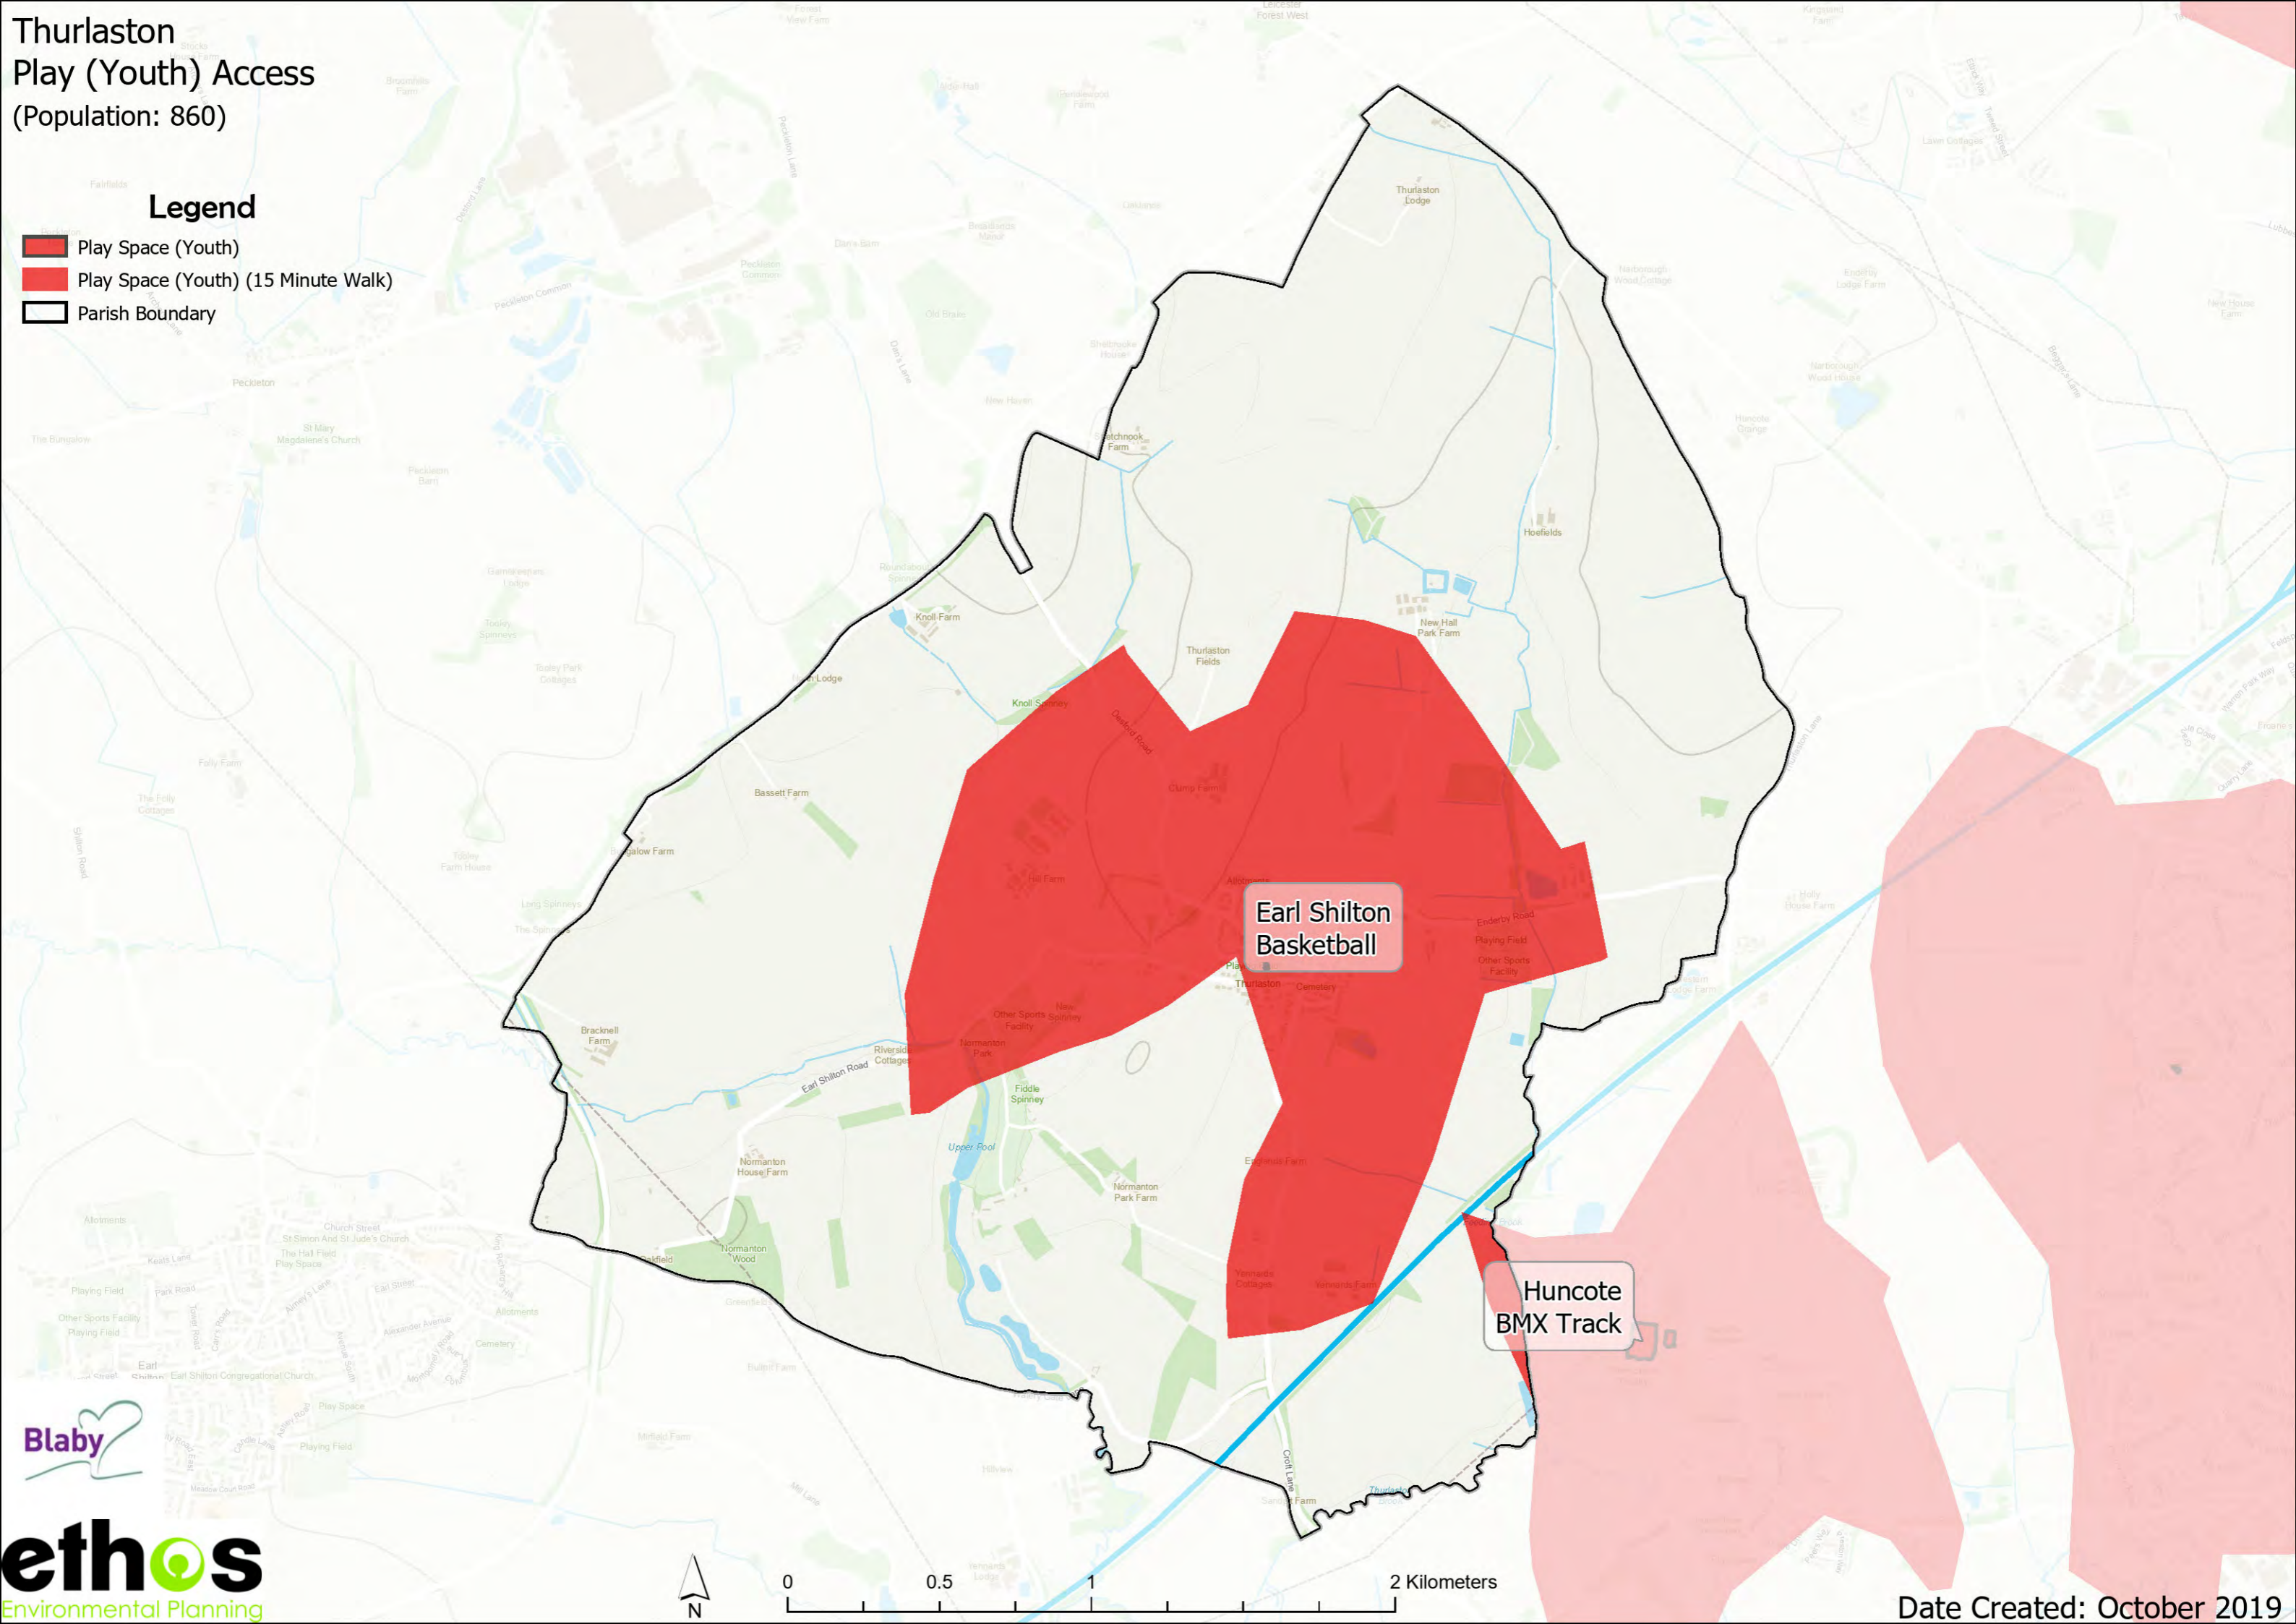

Thurlaston Play (Youth) Access (Population: 860)

Legend

- Play Space (Youth)
- Play Space (Youth) (15 Minute Walk)
- Parish Boundary

Earl Shilton
Basketball

Huncote
BMX Track