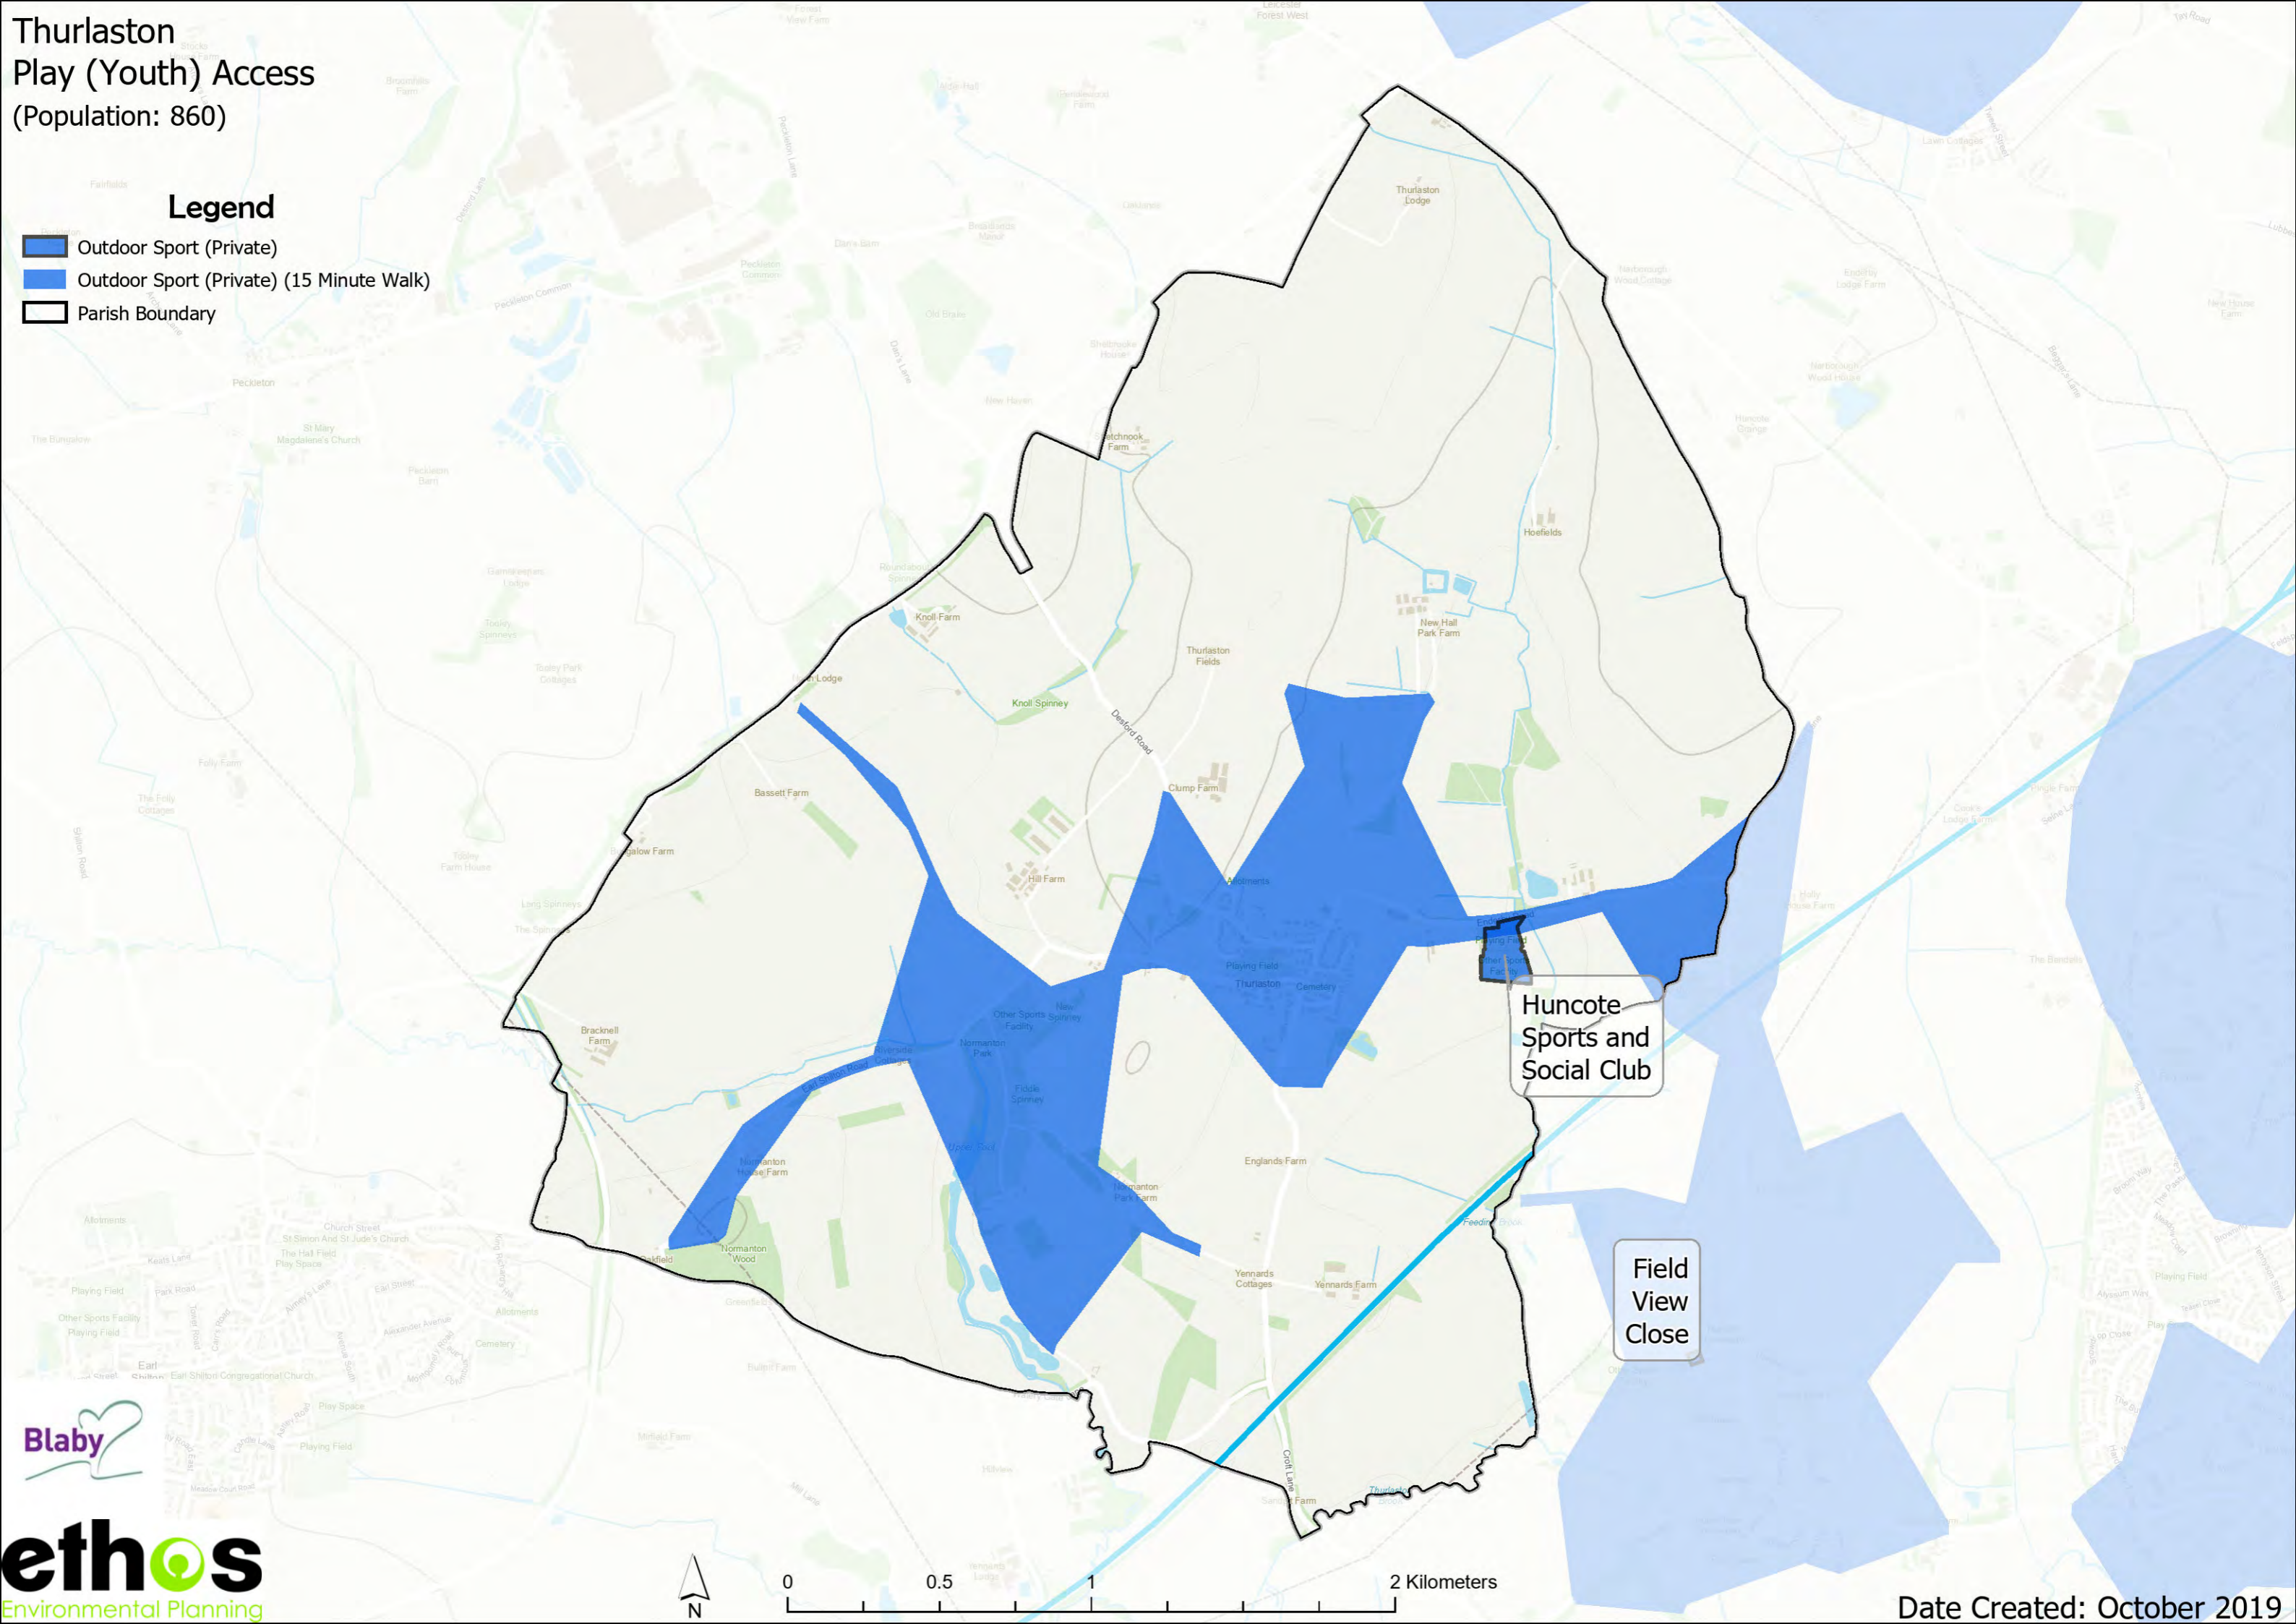

Donkey Lane Allotments

Lockley Gardens

Cook Lane Allotments

Thurlaston Play (Youth) Access (Population: 860)

Legend

-  Outdoor Sport (Private)
-  Outdoor Sport (Private) (15 Minute Walk)
-  Parish Boundary