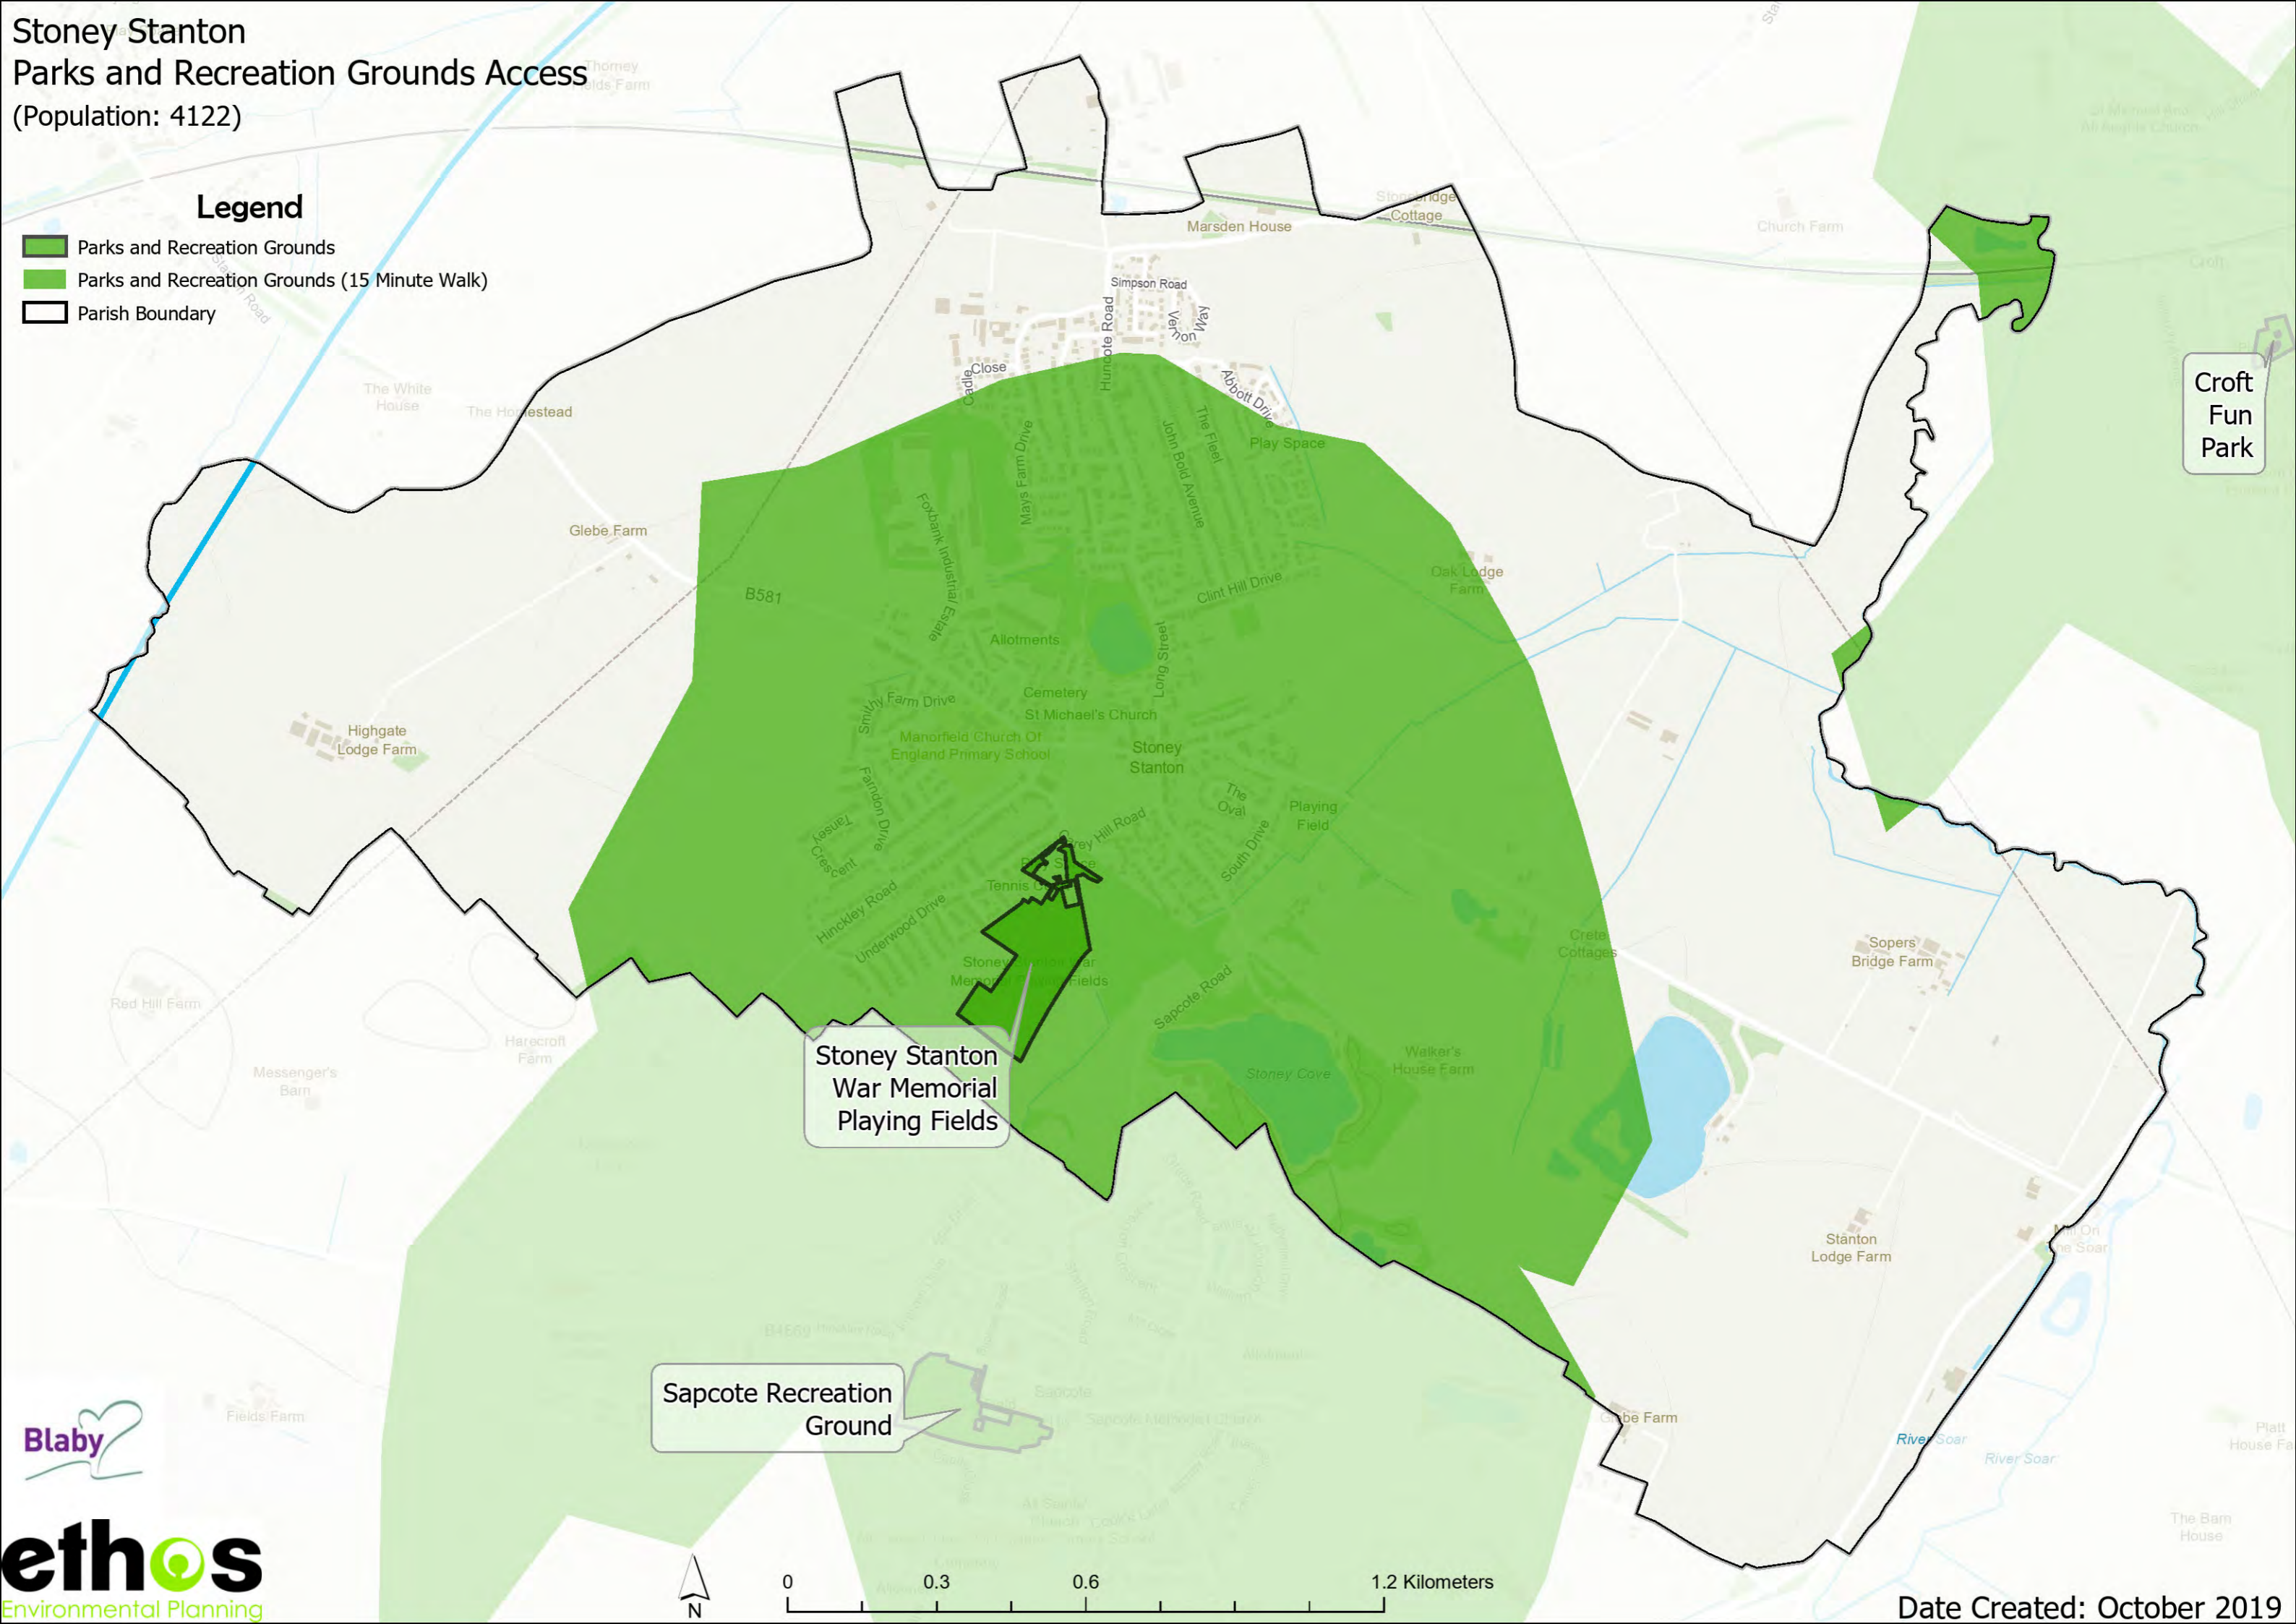

Stoney Stanton Parks and Recreation Grounds Access (Population: 4122)

Legend

- Parks and Recreation Grounds
- Parks and Recreation Grounds (15 Minute Walk)
- Parish Boundary

Stoney Stanton
War Memorial
Playing Fields

Sapcote Recreation
Ground

Croft
Fun
Park