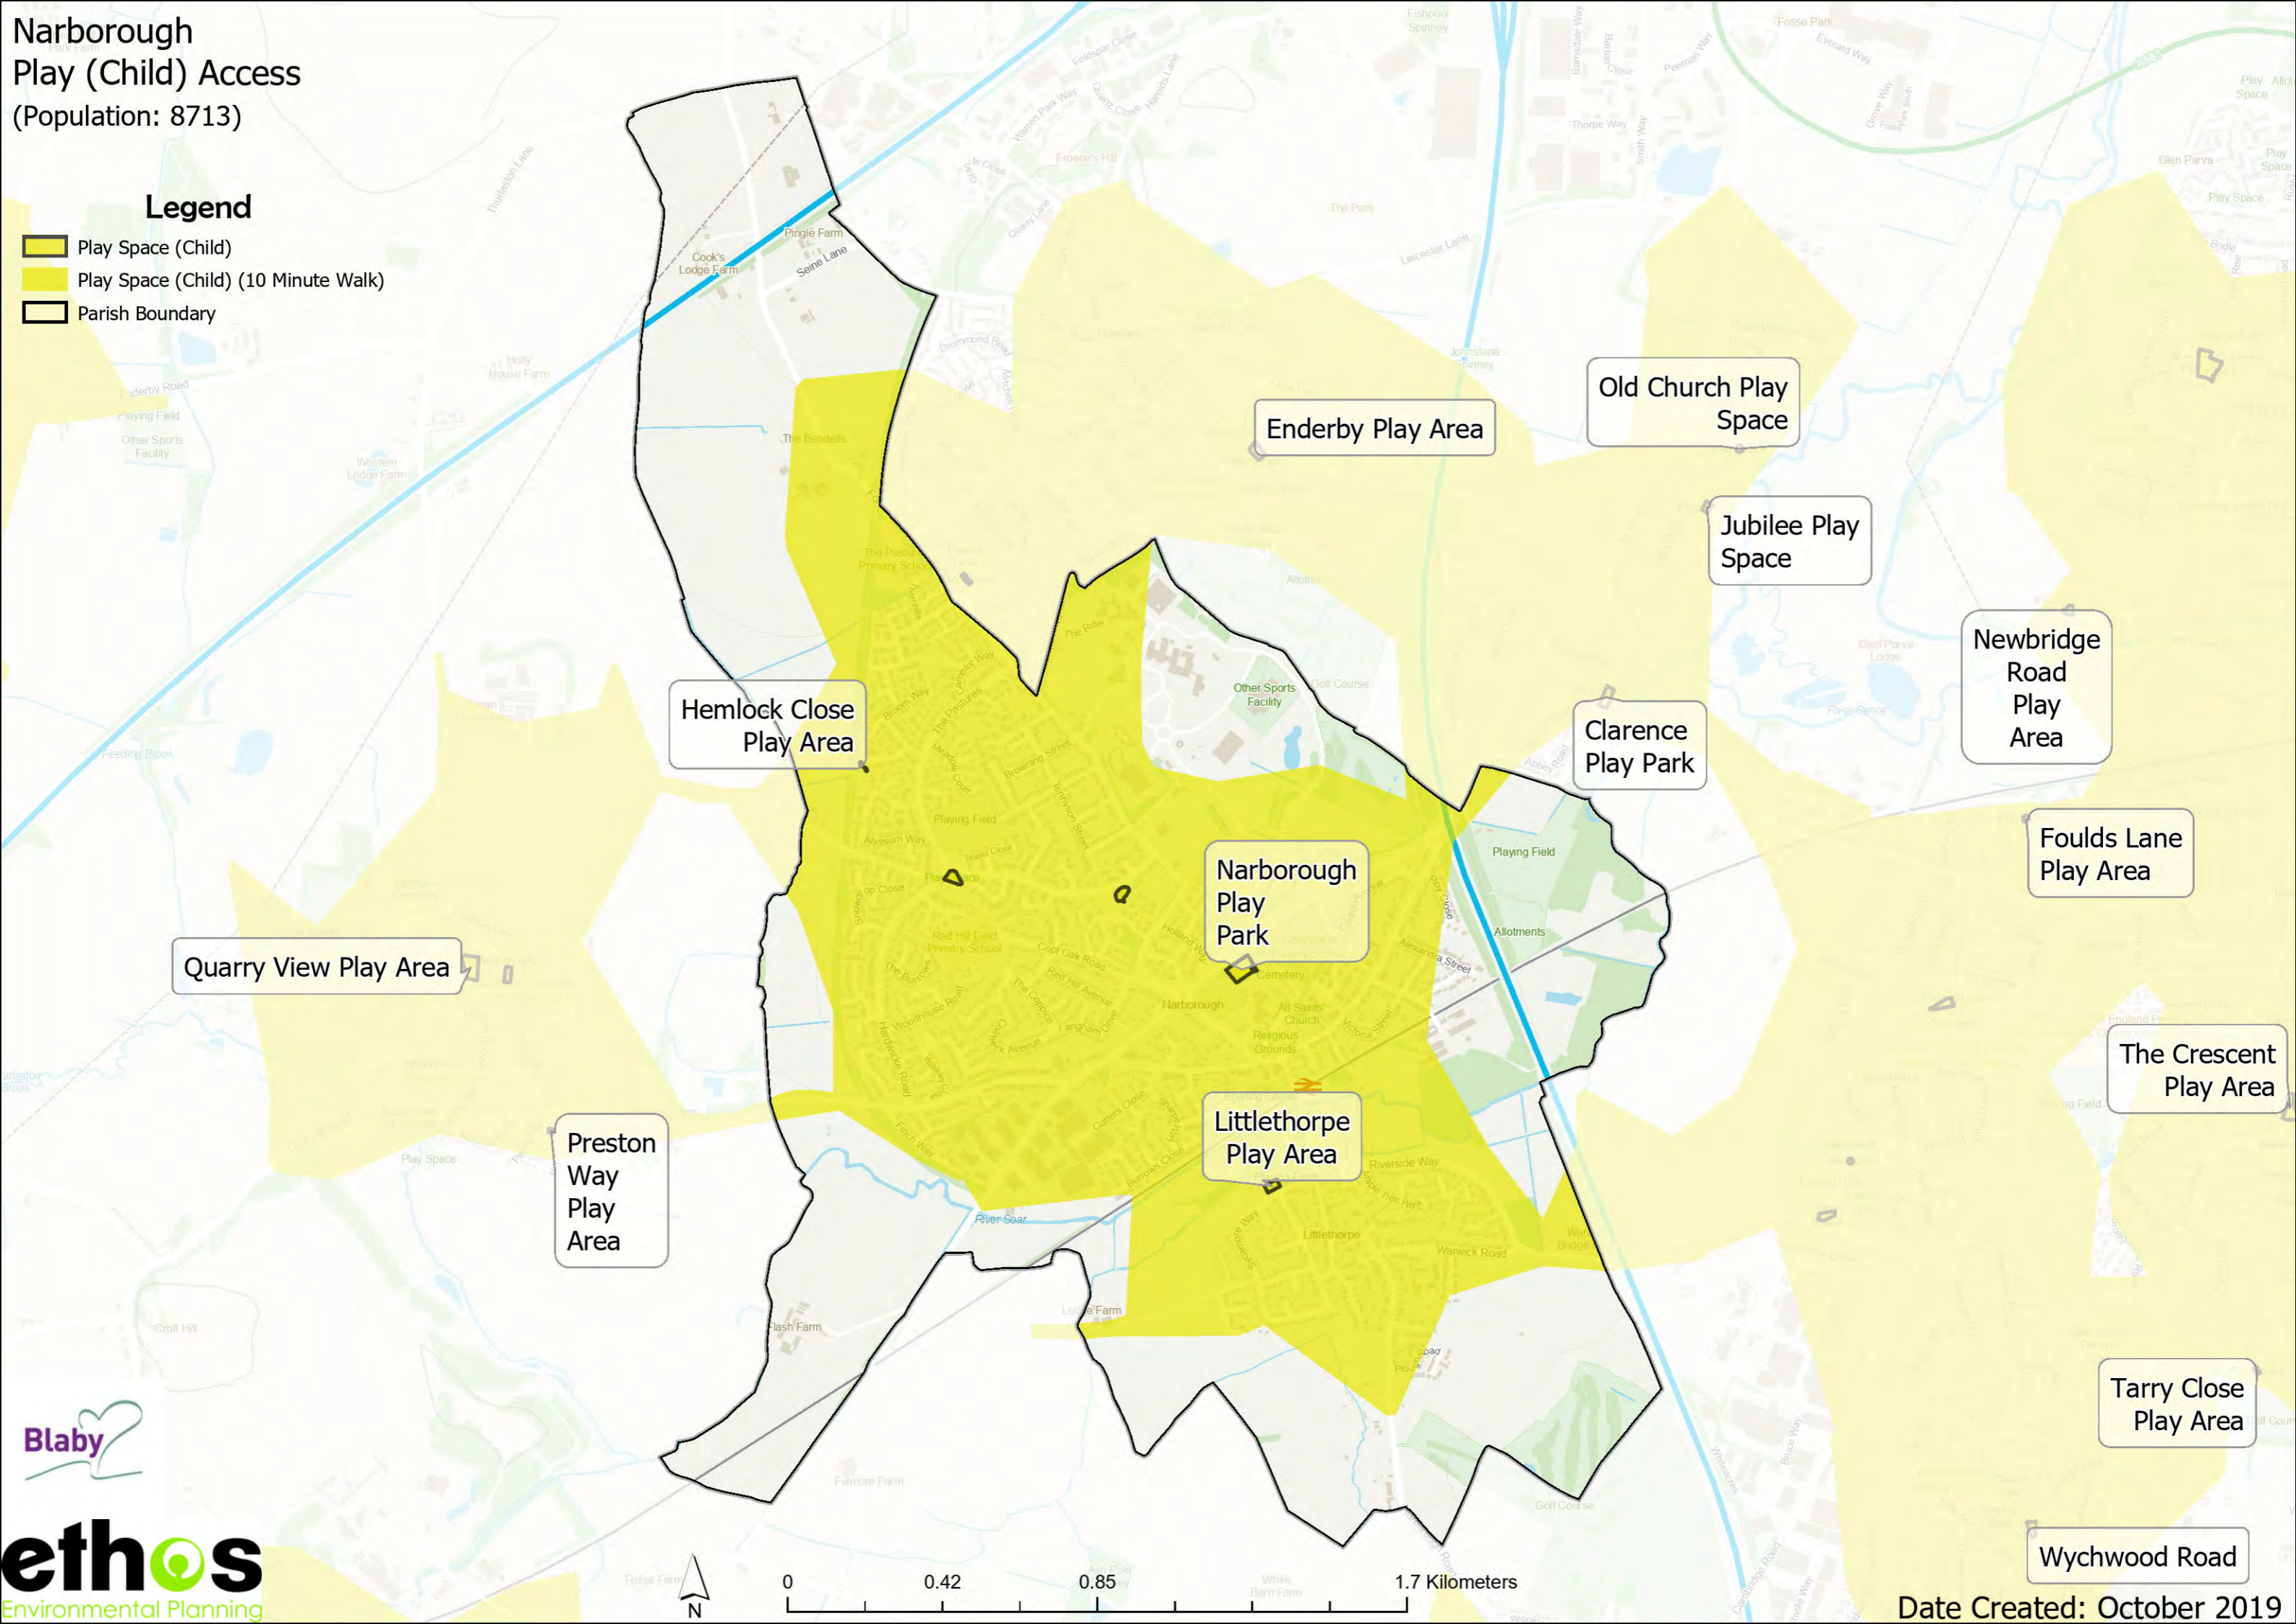

Narborough Play (Child) Access (Population: 8713)

1. **Legend**
2. Play Space (Child)
   - Play Space (Child) (10 Minute Walk)
   - Parish Boundary