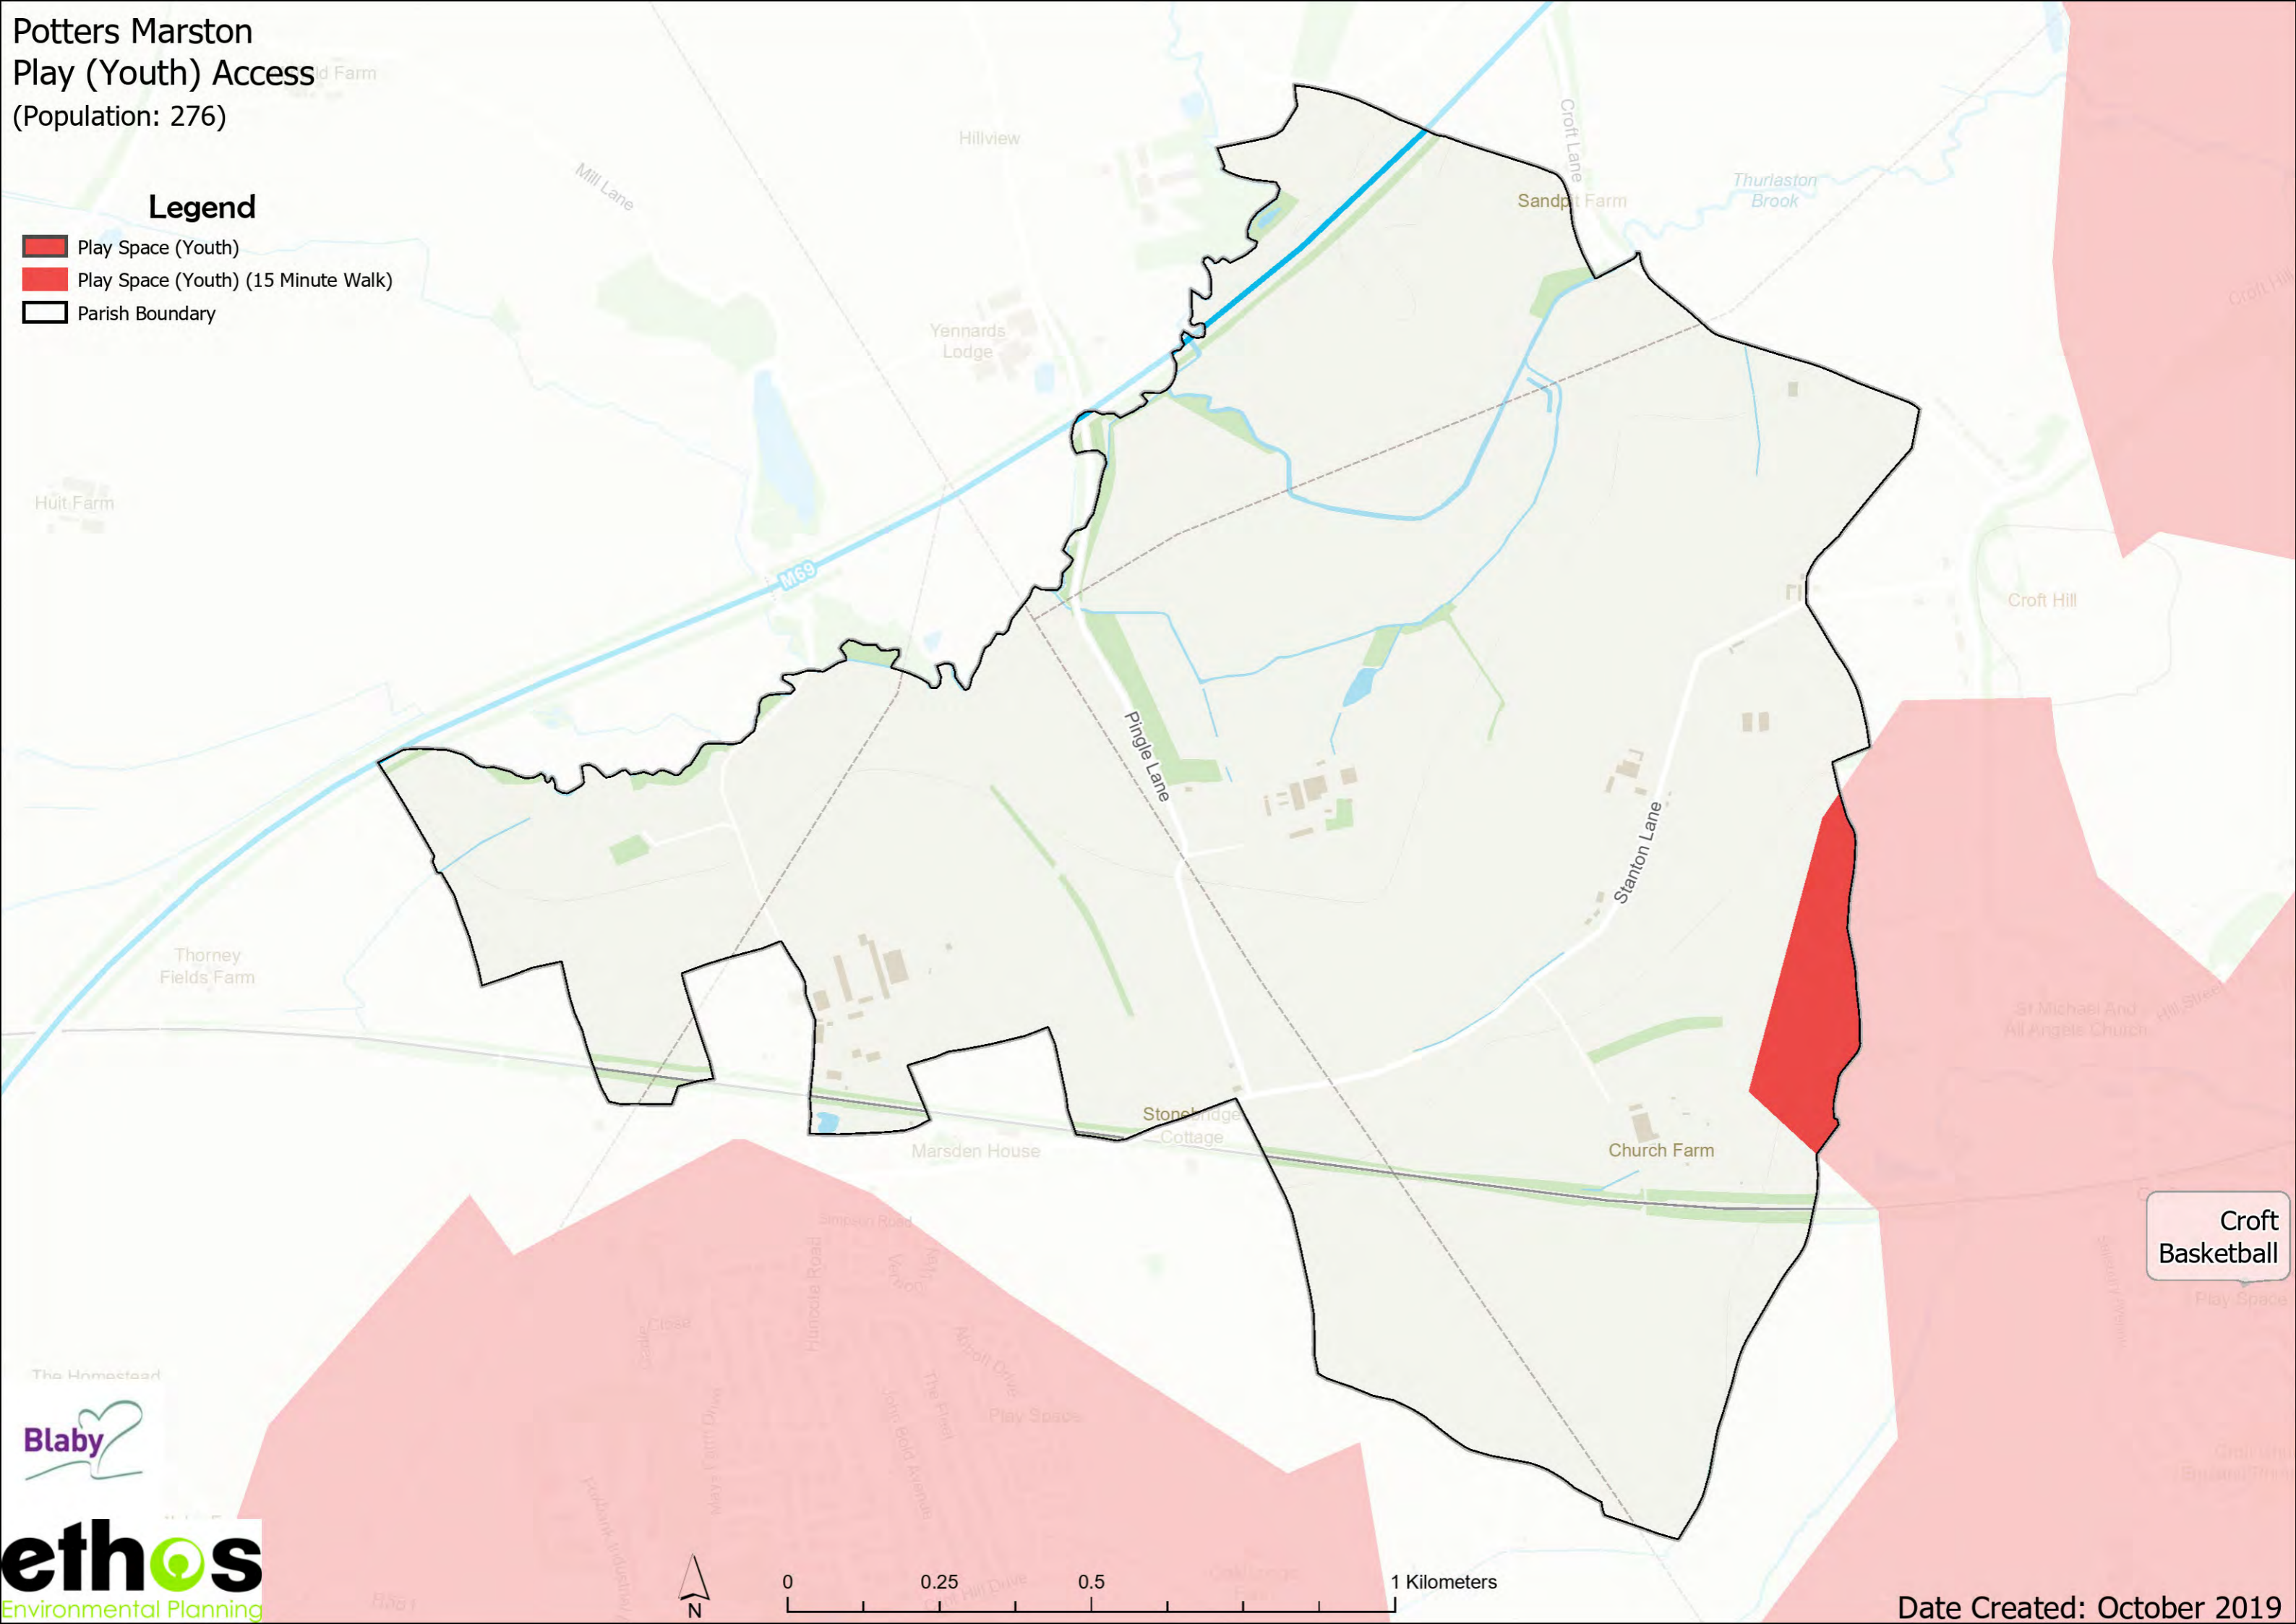

Blaby Allotments

The Dicken

Potters Marston Play (Youth) Access (Population: 276)

Legend
Parish Boundary

Date Created: October 2019

Potters Marston Play (Youth) Access (Population: 276)

Legend

-  Play Space (Youth)
-  Play Space (Youth) (15 Minute Walk)
-  Parish Boundary