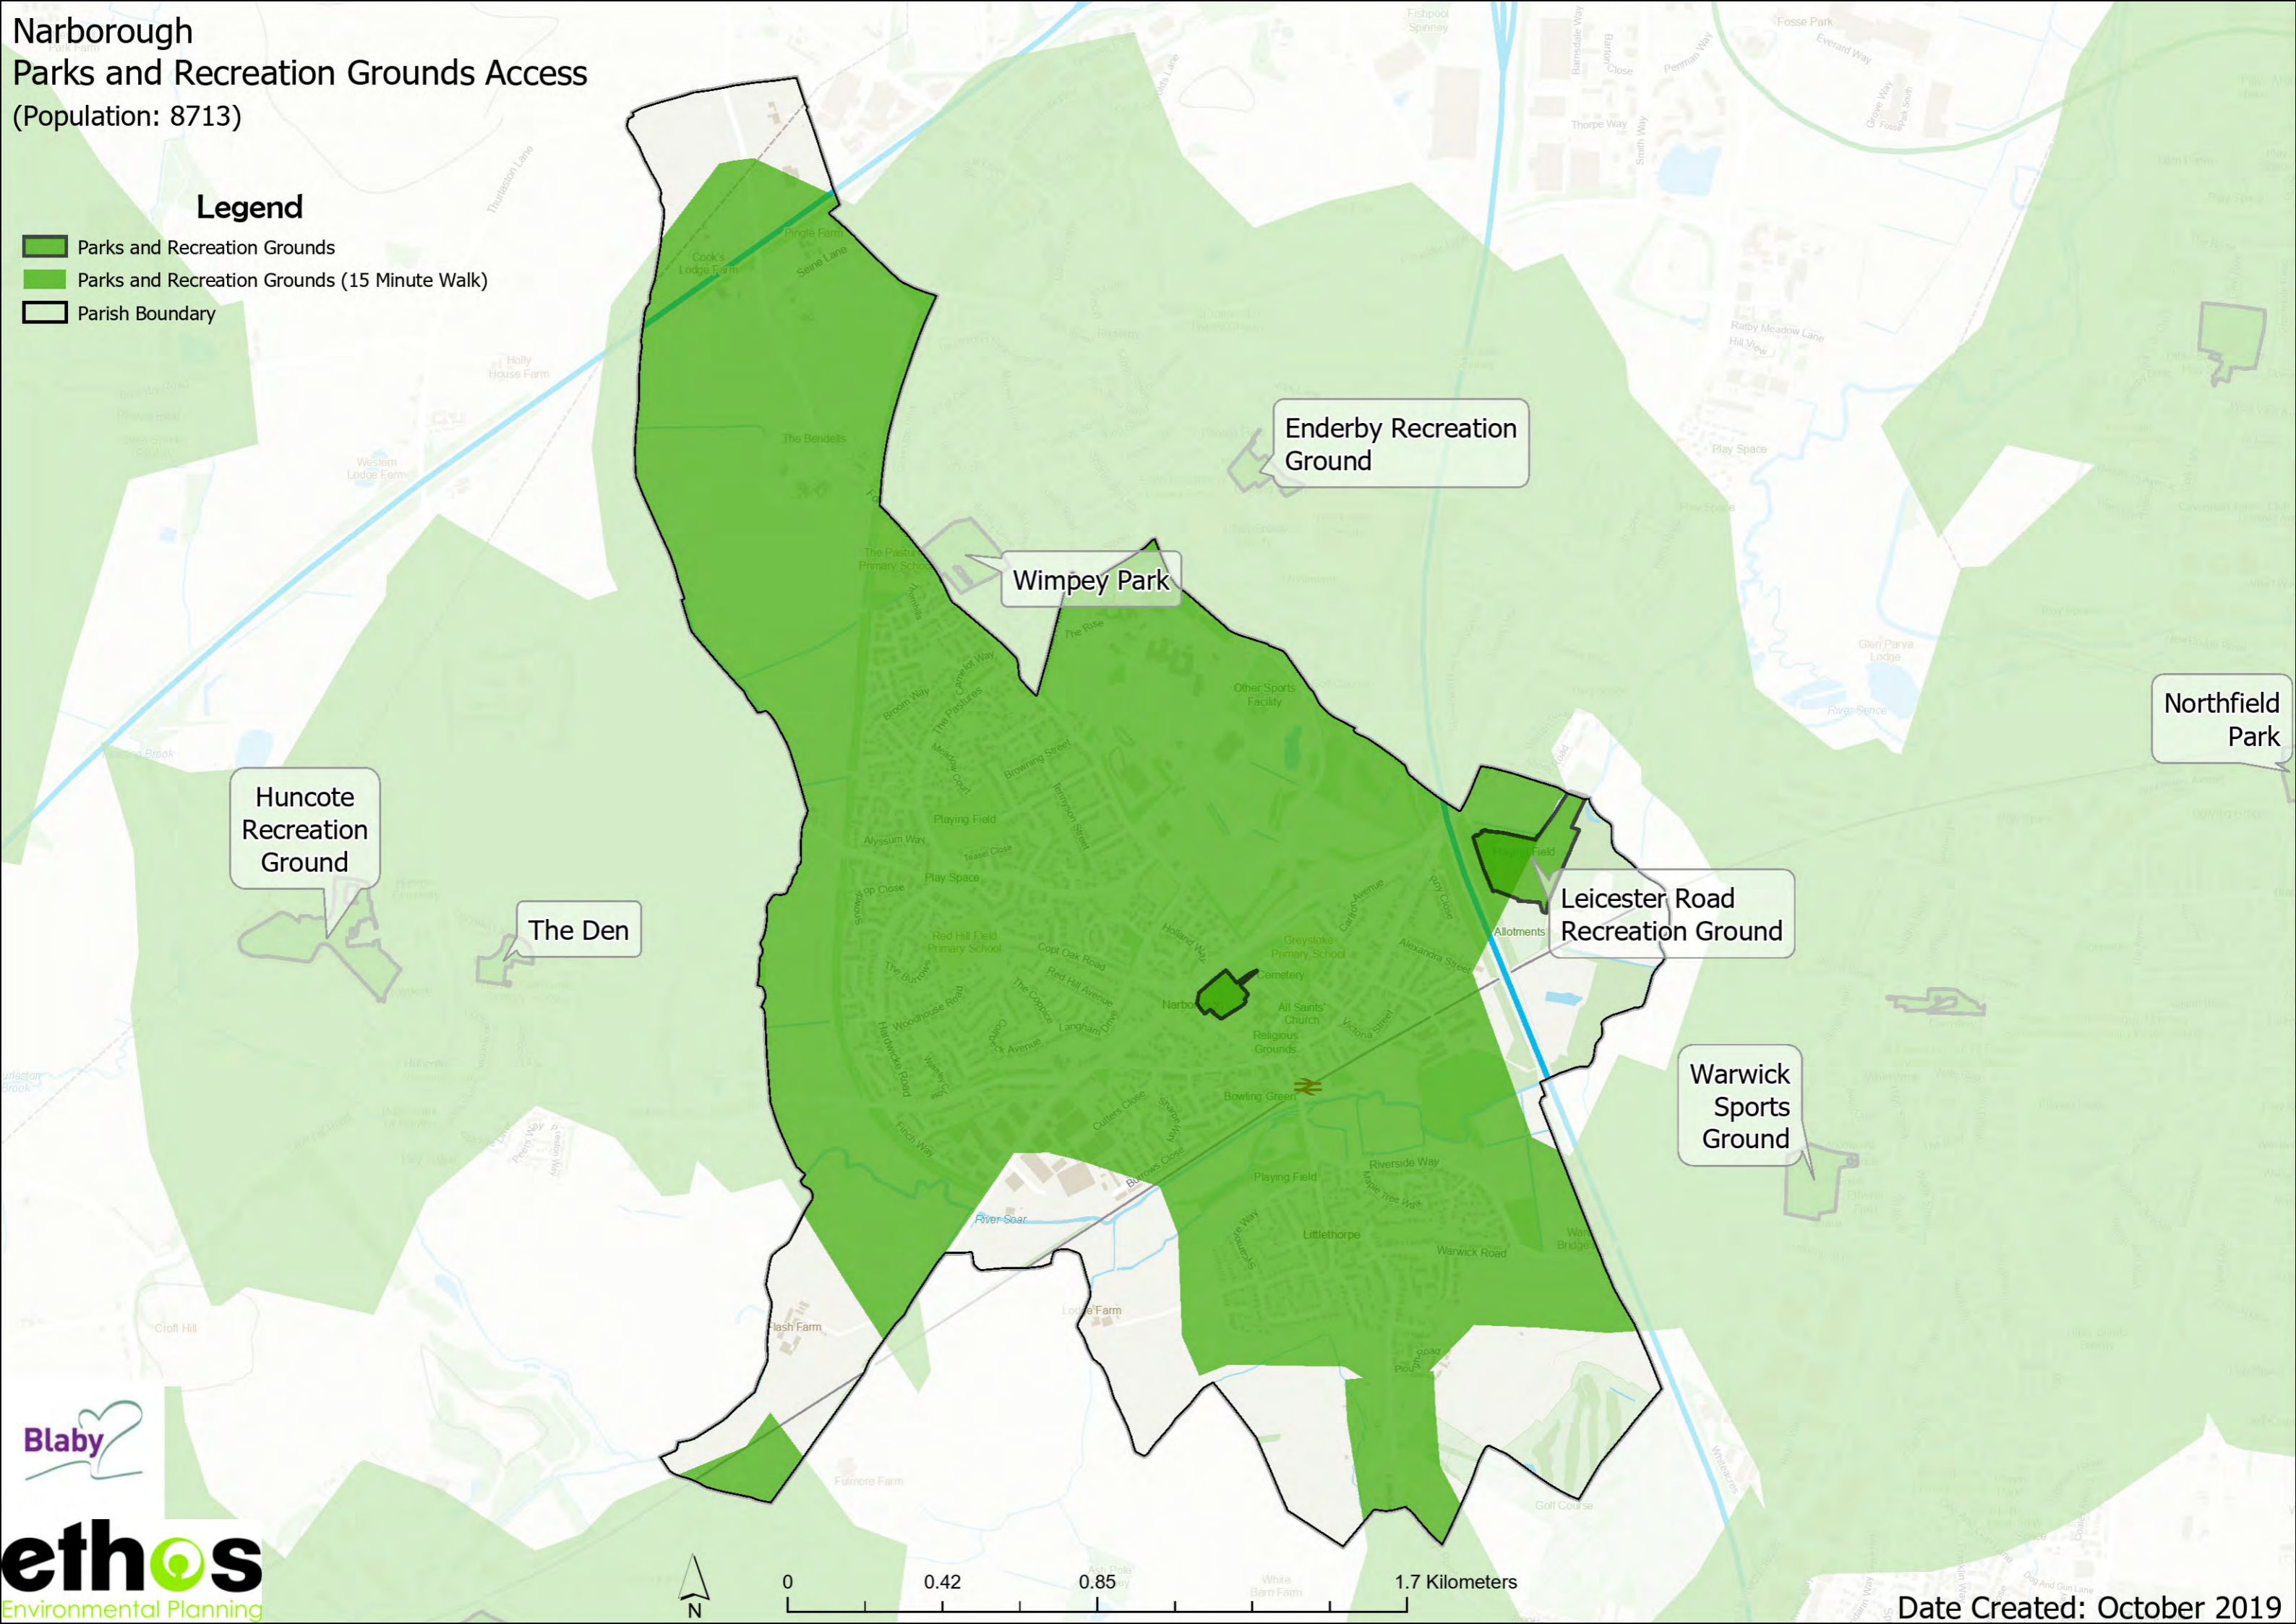

Narborough Parks and Recreation Grounds Access (Population: 8713)

Legend

- Parks and Recreation Grounds
- Parks and Recreation Grounds (15 Minute Walk)
- Parish Boundary