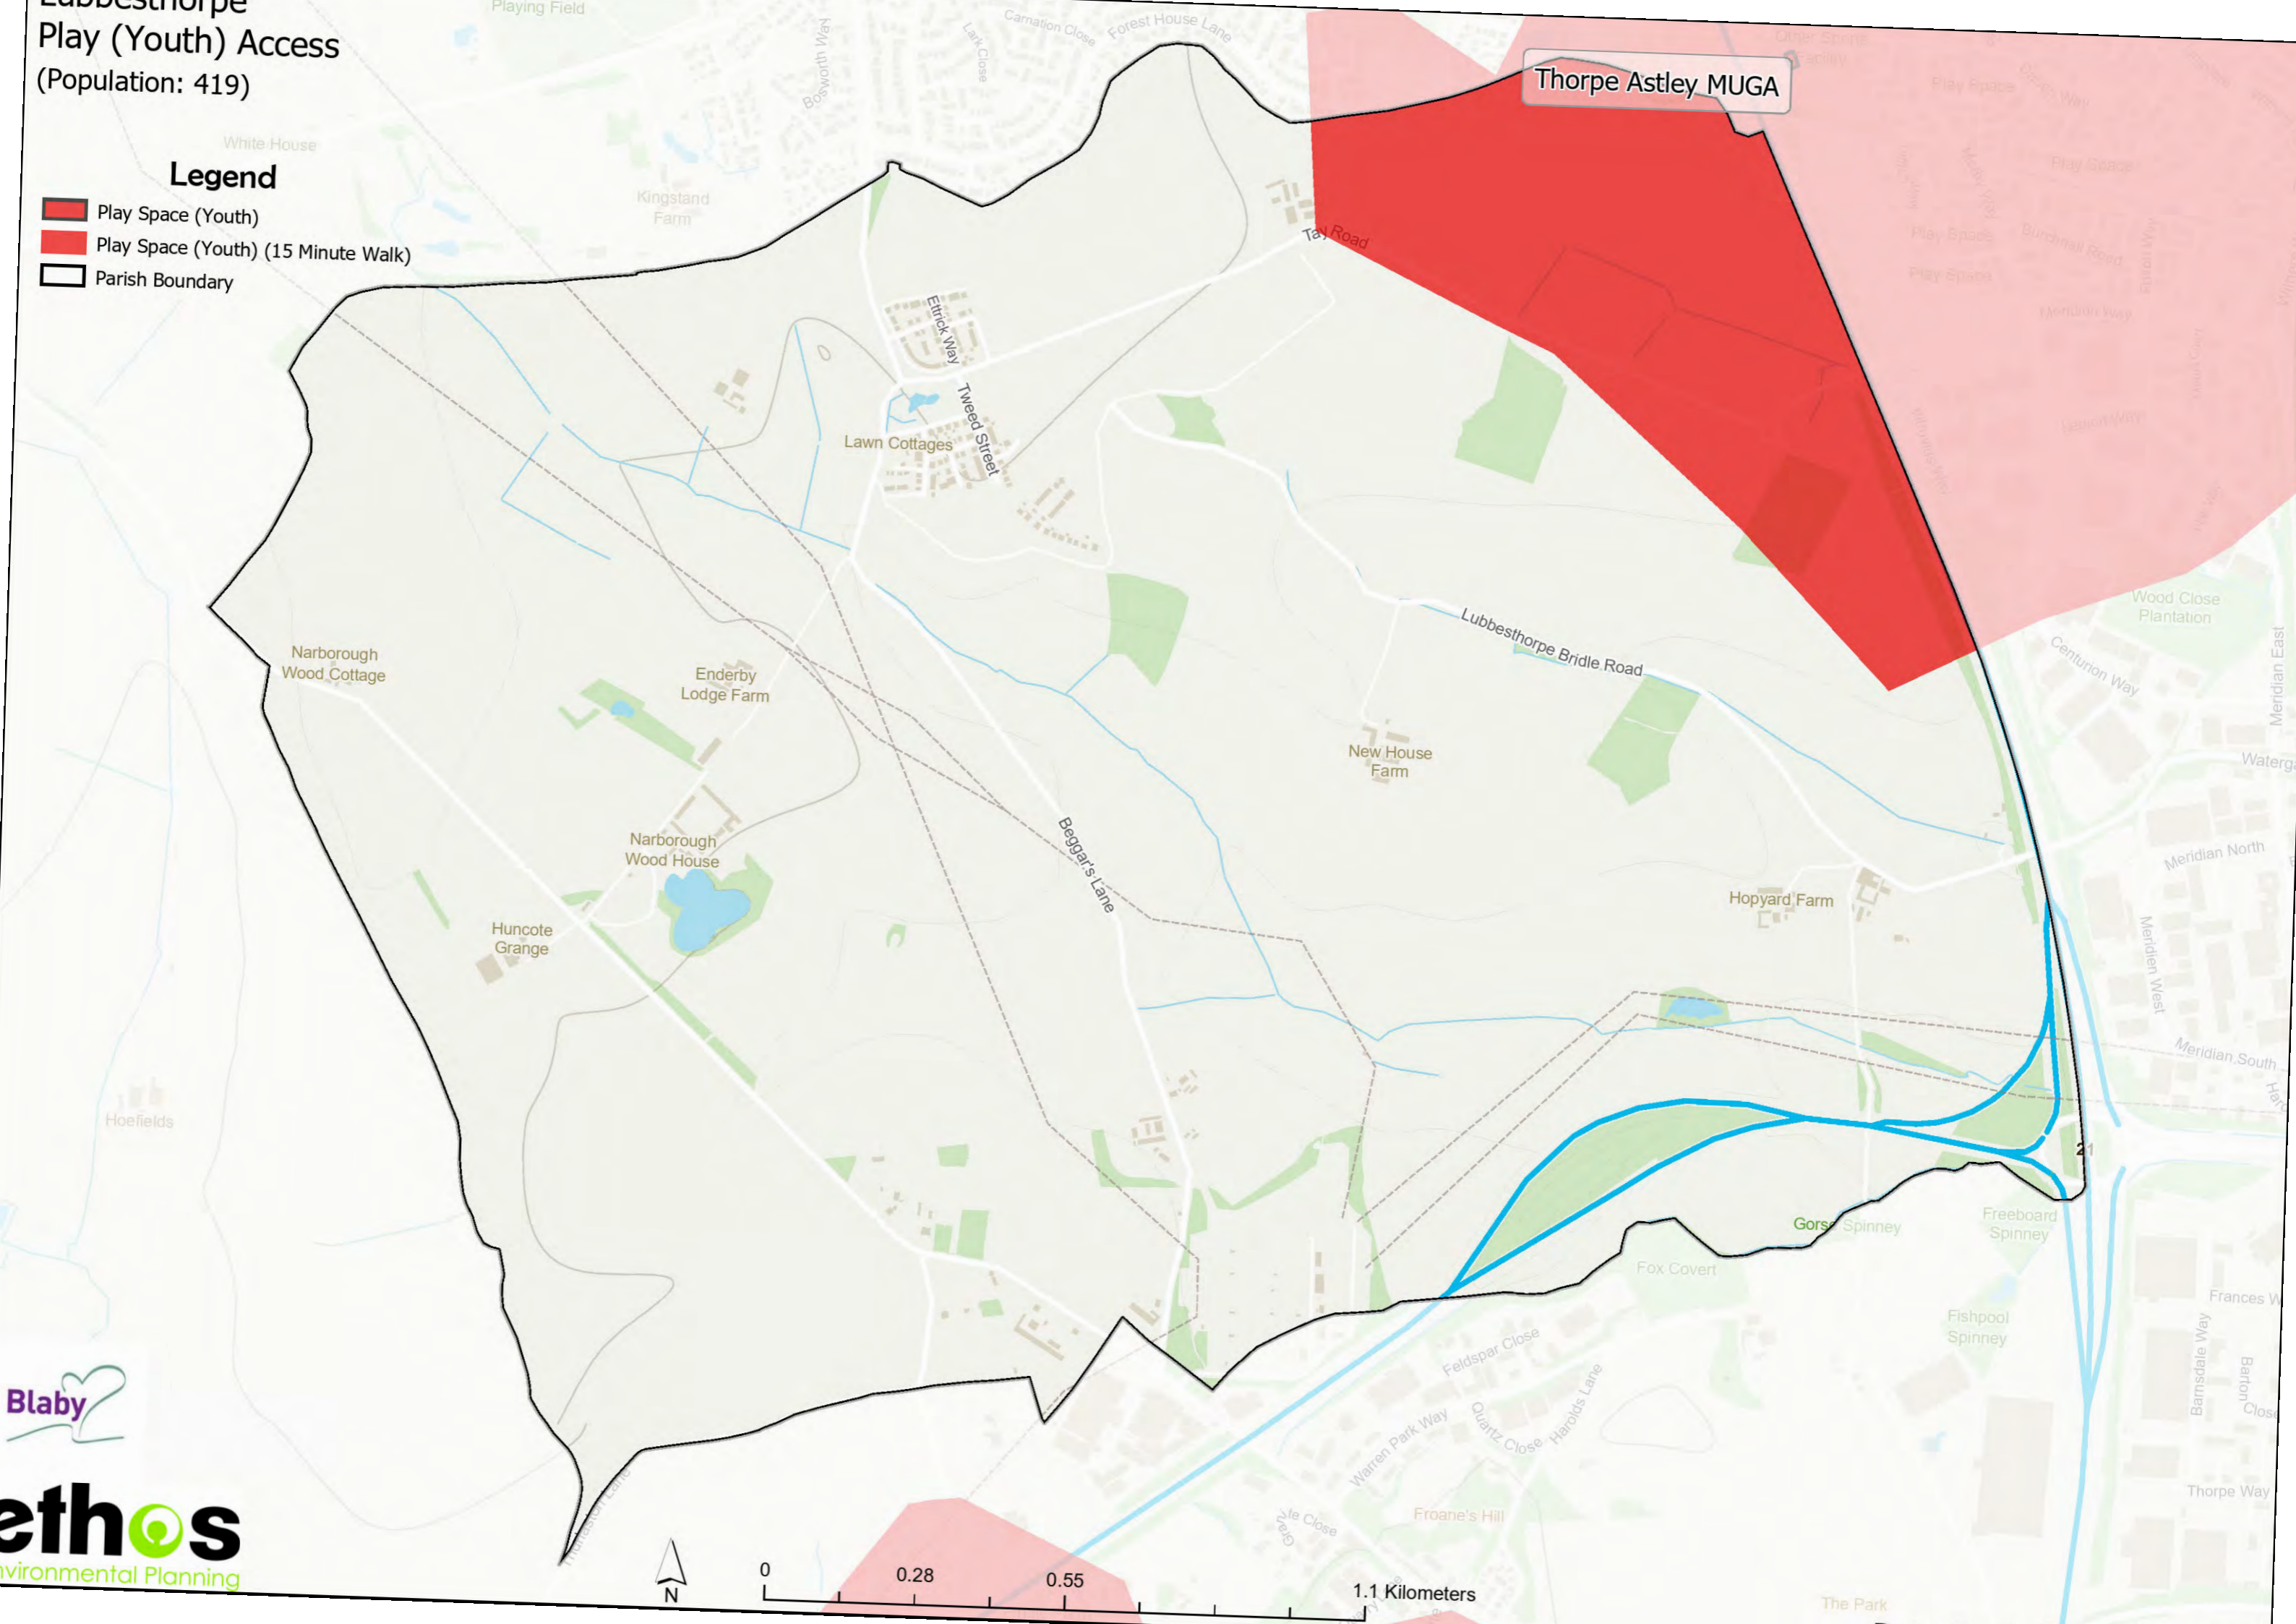

Lubbesthorpe Play (Youth) Access (Population: 419)

Legend

- Play Space (Youth)
- Play Space (Youth) (15 Minute Walk)
- Parish Boundary

Thorpe Astley MUGA