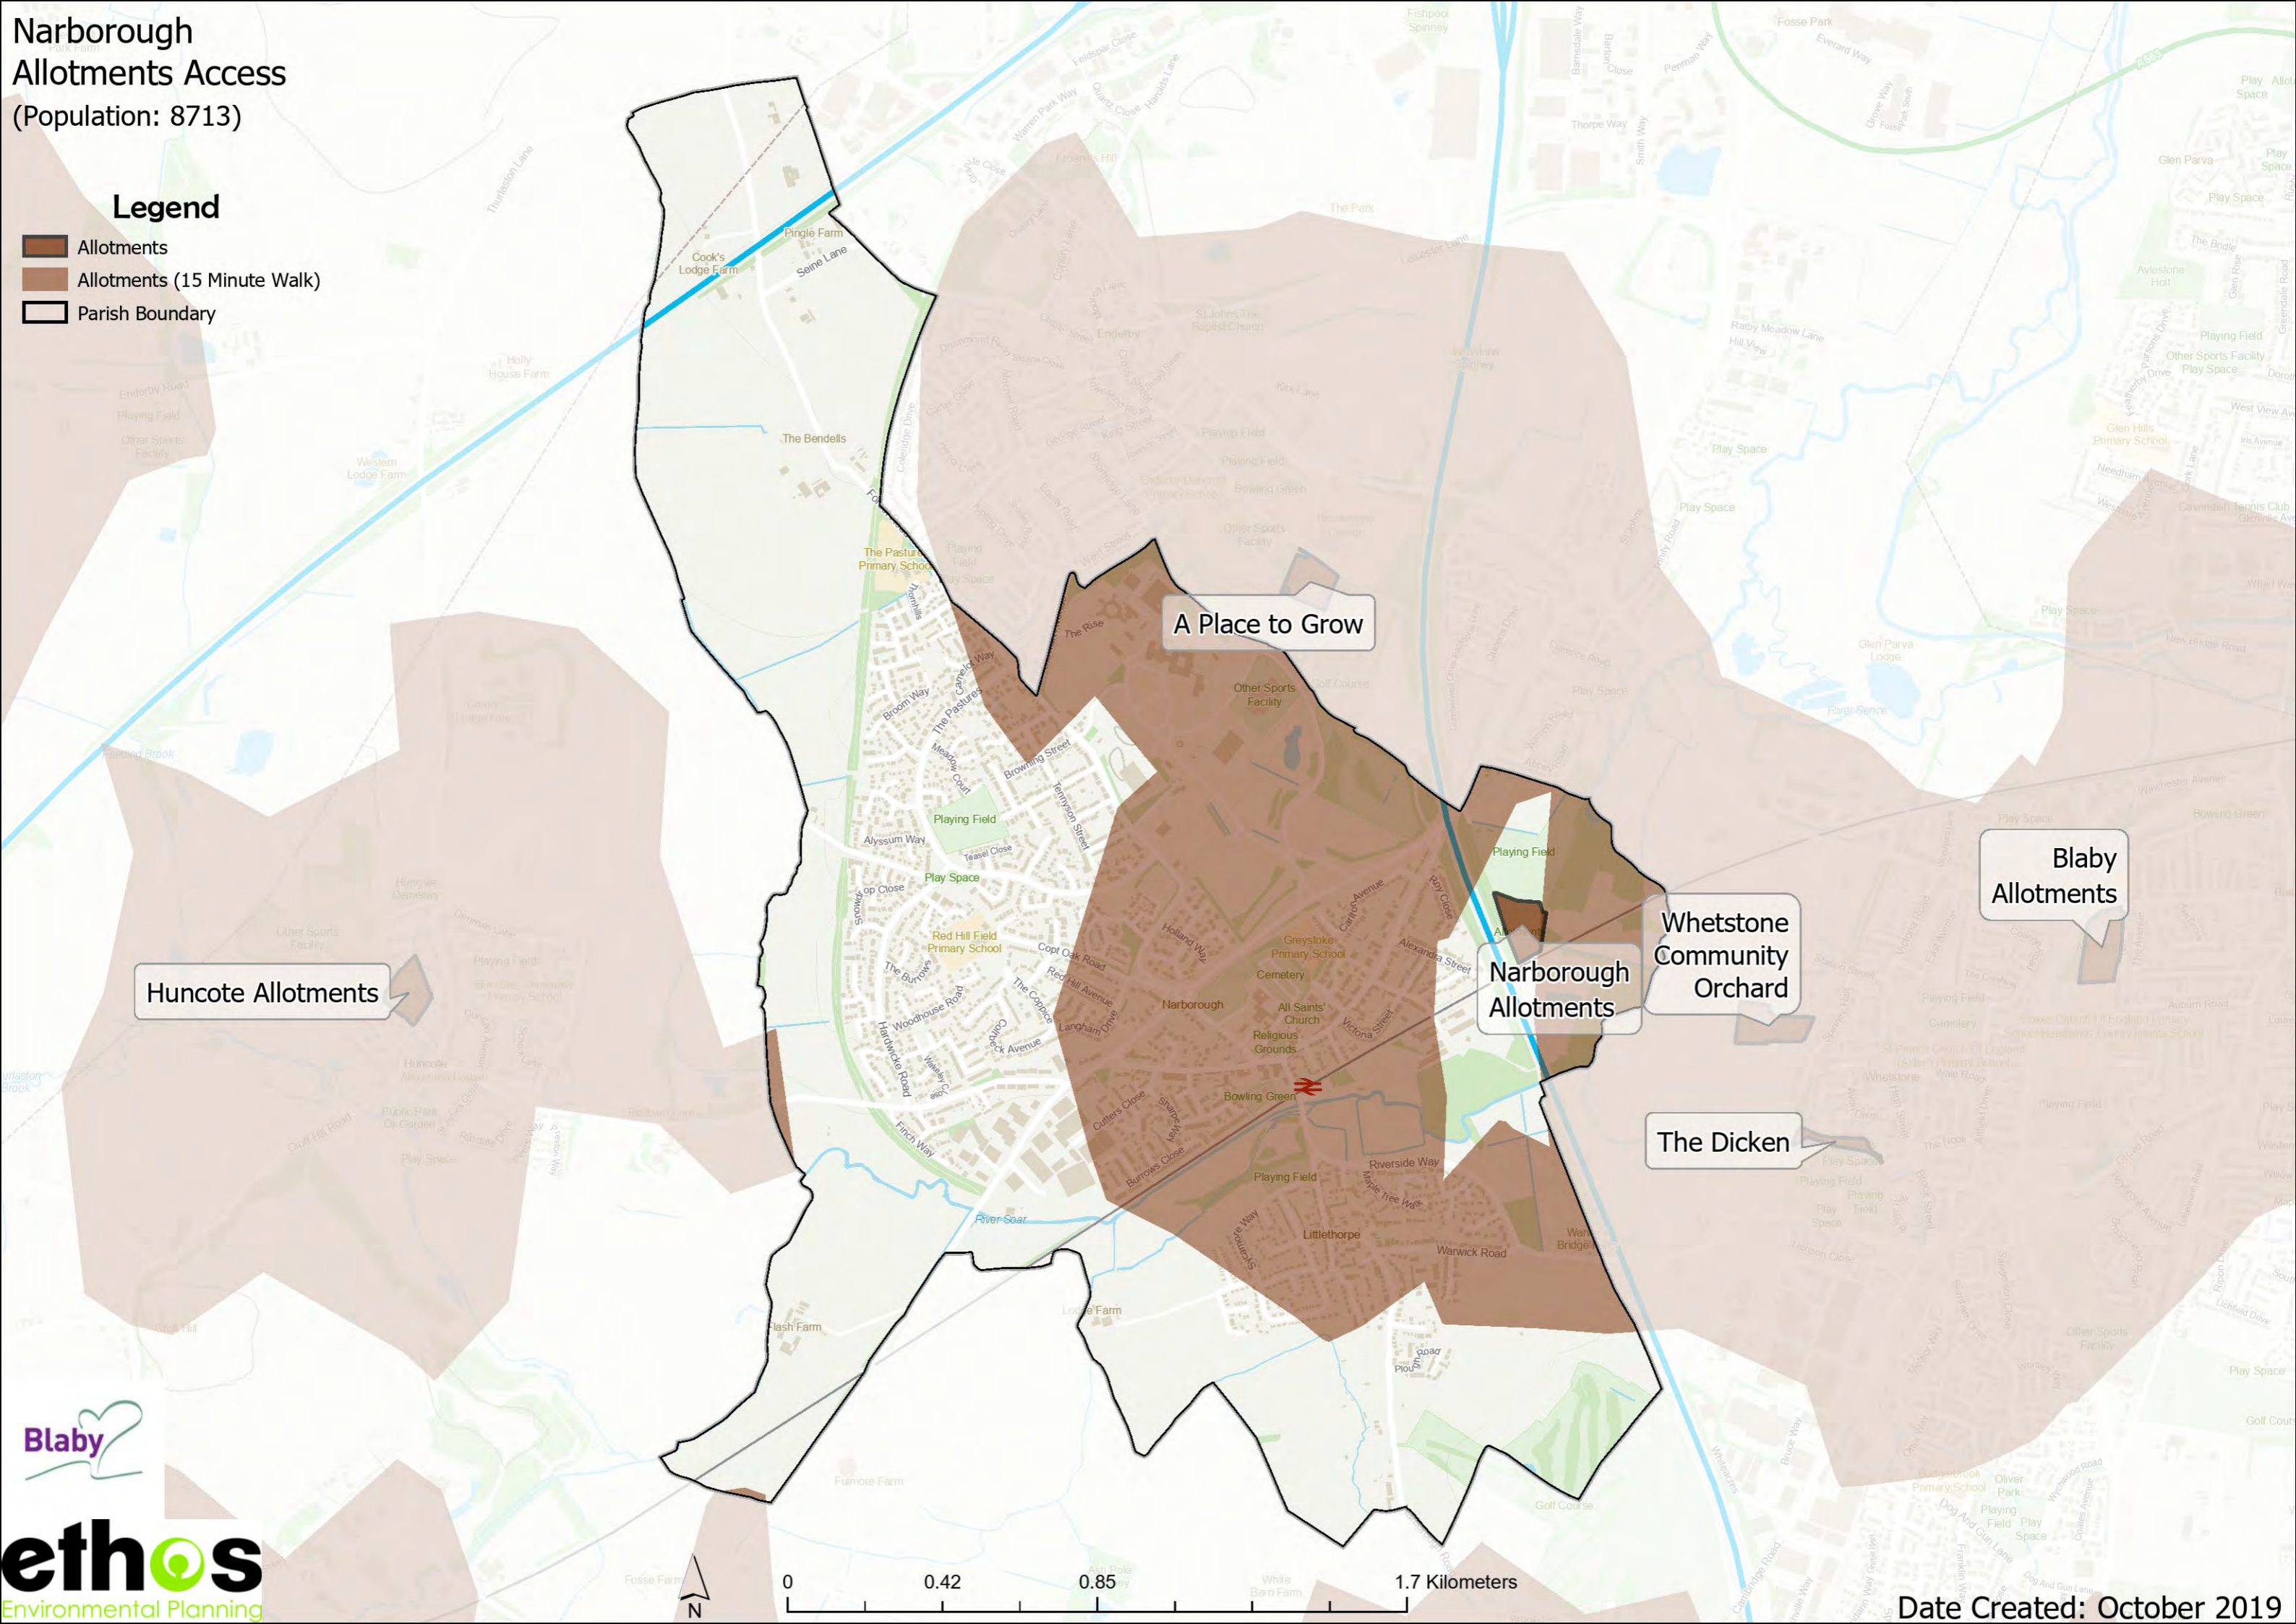

Narborough Allotments Access

(Population: 8713)

Legend

- Allotments
- Allotments (15 Minute Walk)
- Parish Boundary

A Place to Grow

Huncote Allotments

Narborough Allotments

Whetstone Community Orchard

Blaby Allotments

The Dicken