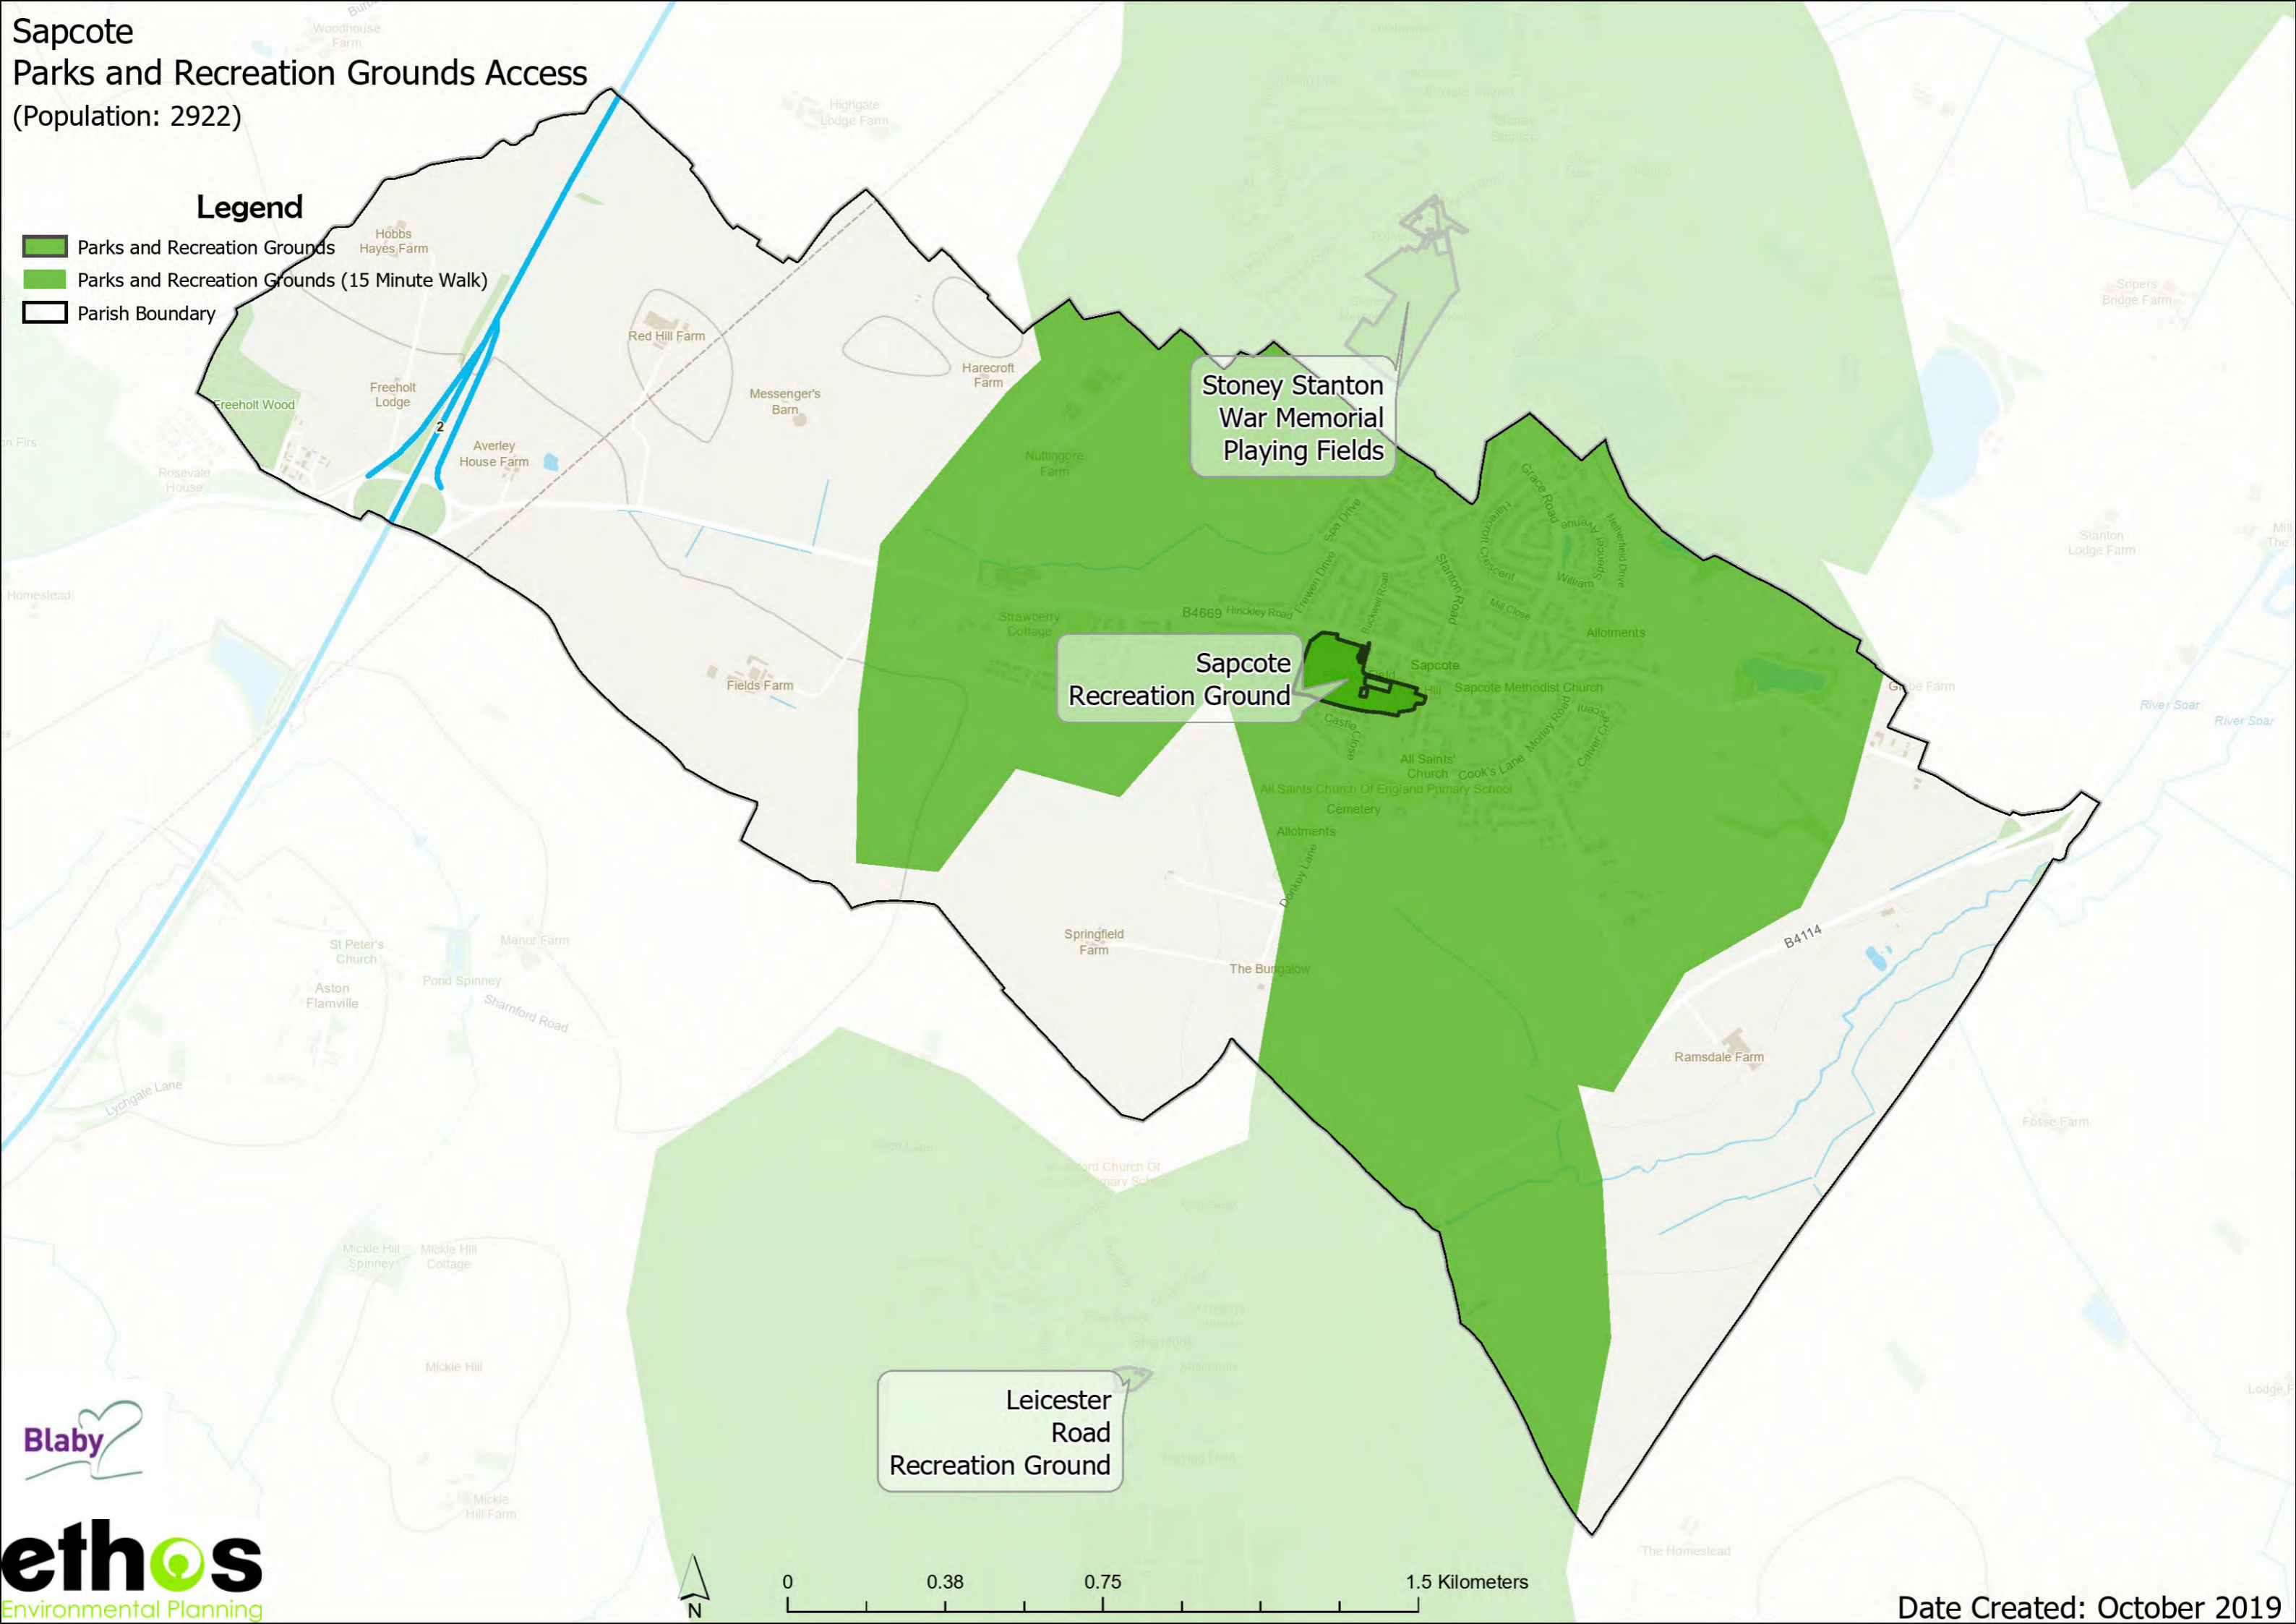

Sapcote Parks and Recreation Grounds Access (Population: 2922)

Legend

- Parks and Recreation Grounds
- Parks and Recreation Grounds (15 Minute Walk)
- Parish Boundary

Stoney Stanton
War Memorial
Playing Fields

Sapcote
Recreation Ground

Leicester
Road
Recreation Ground