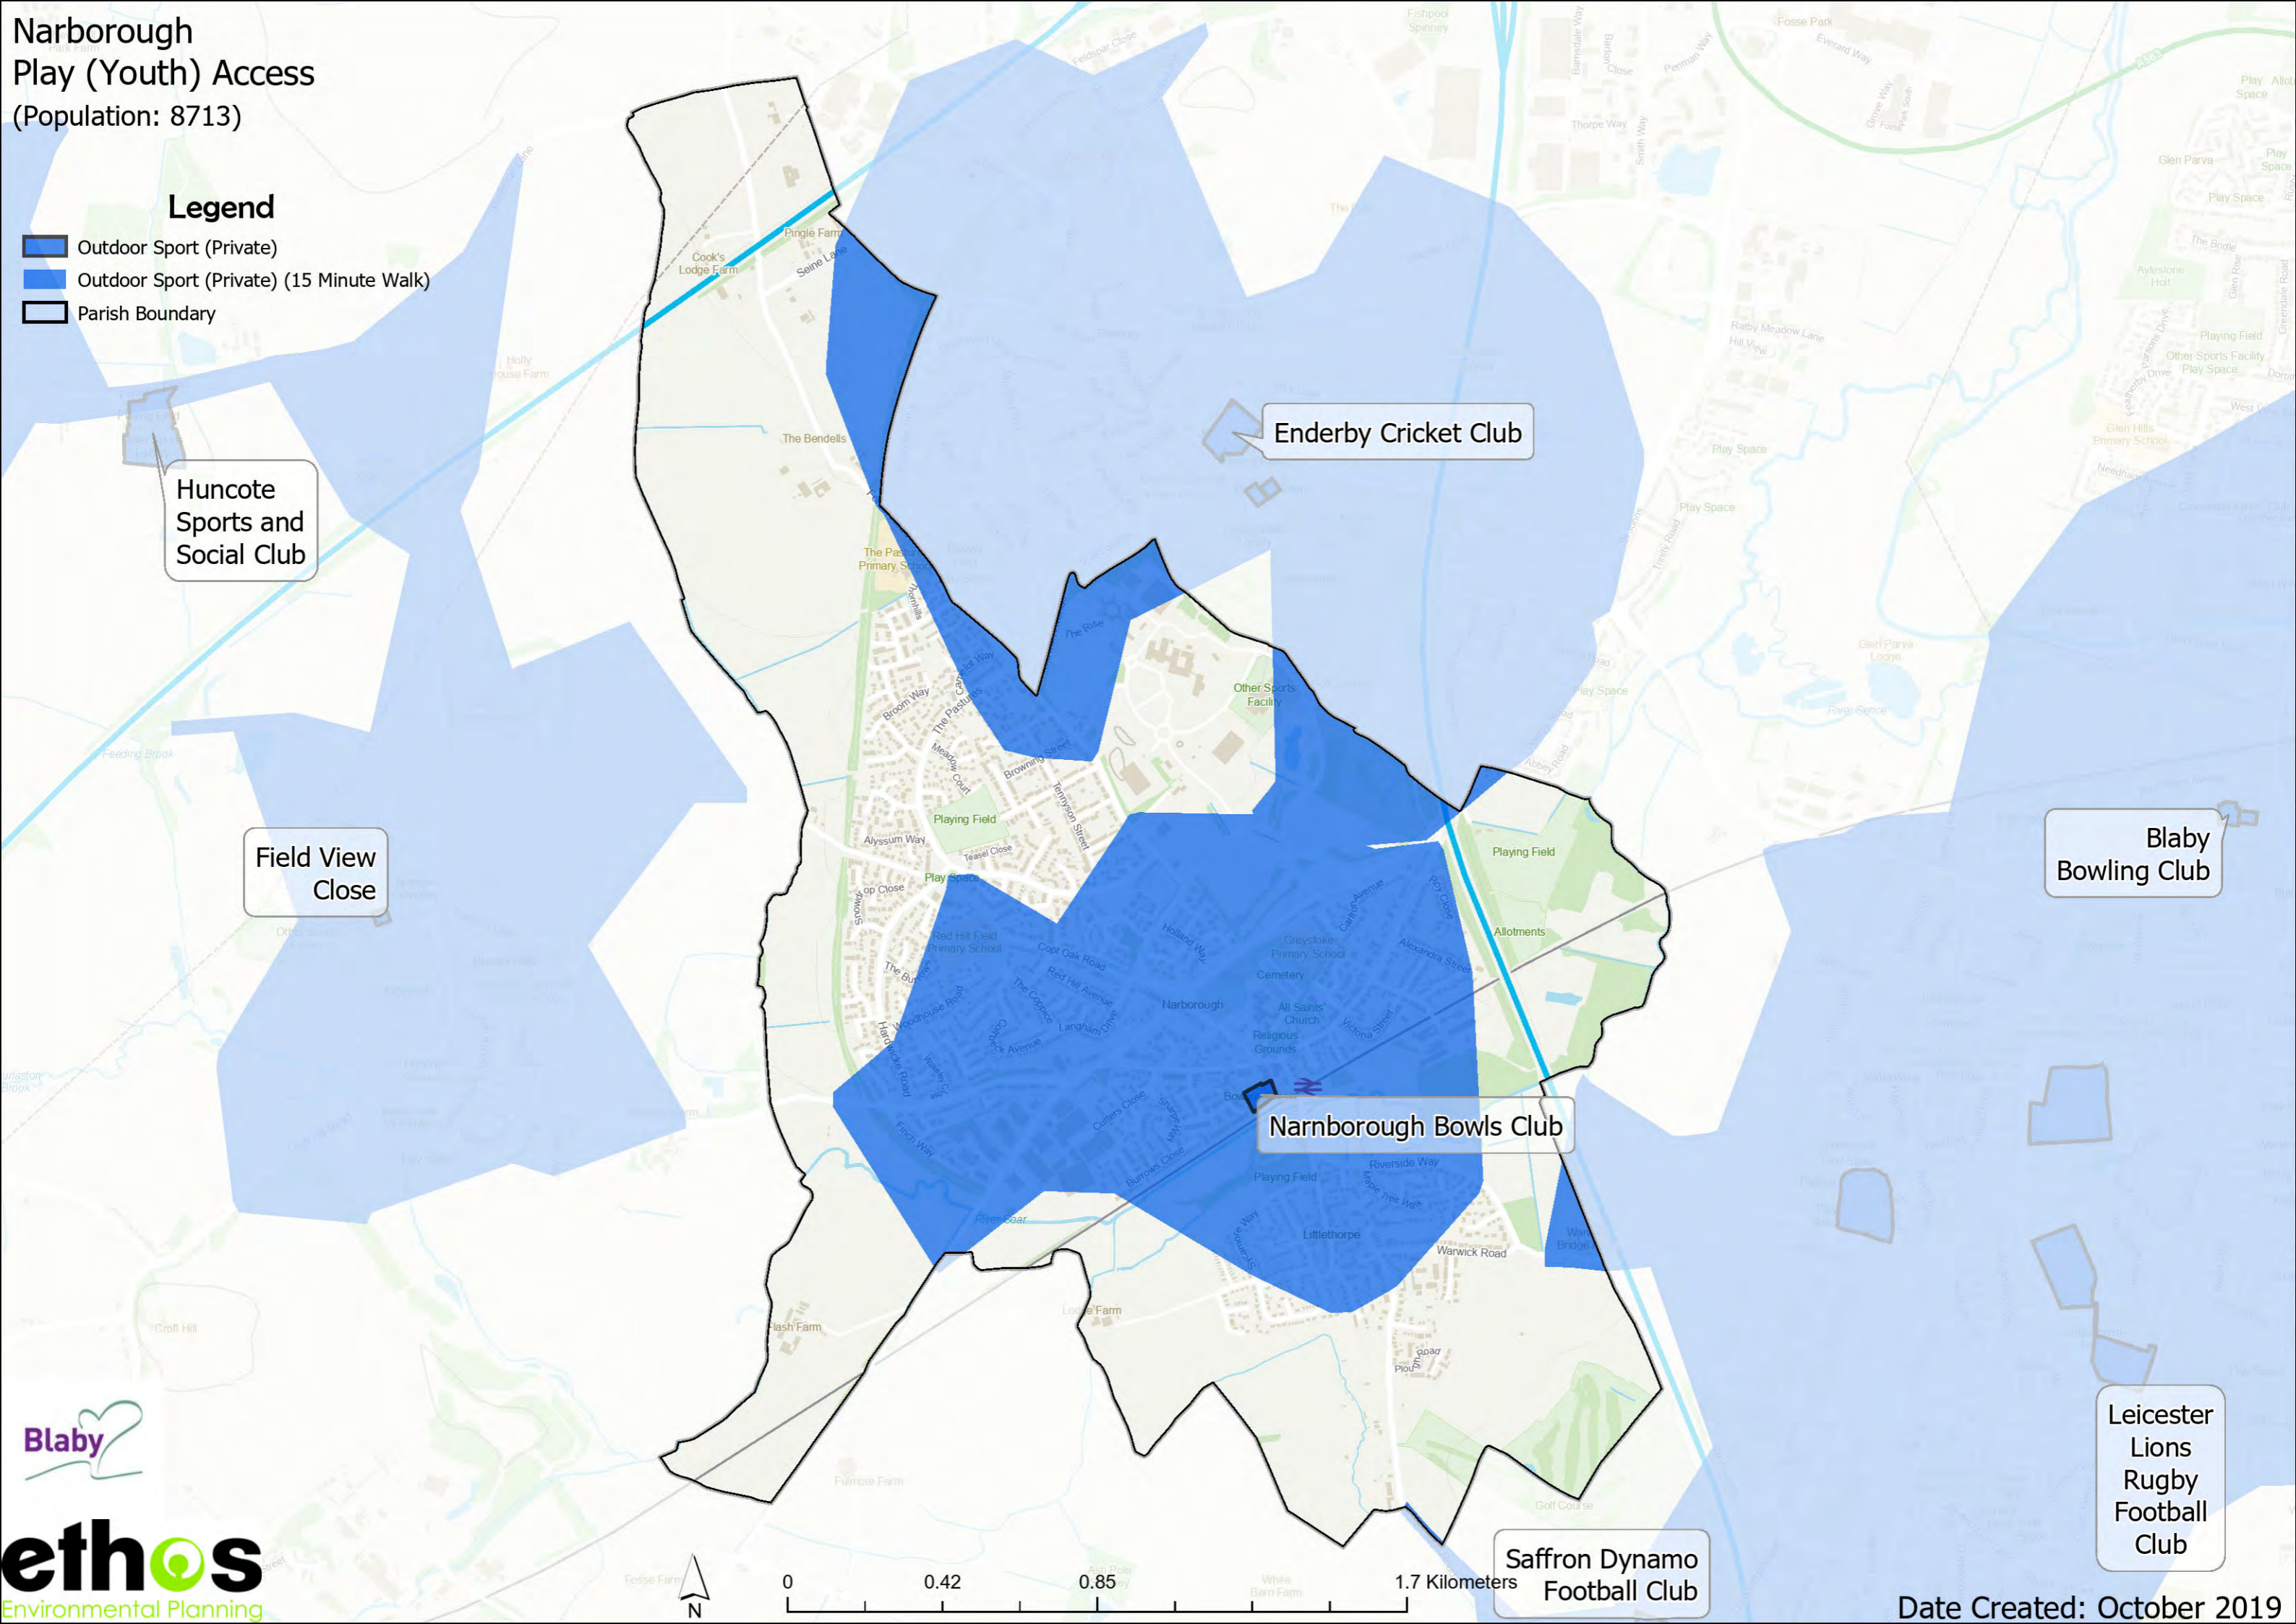

Narborough Play (Youth) Access (Population: 8713)

Legend

- Outdoor Sport (Private)
- Outdoor Sport (Private) (15 Minute Walk)
- Parish Boundary

Huncote Sports and Social Club

Enderby Cricket Club

Field View Close

Blaby Bowling Club

Narnborough Bowls Club

Leicester Lions Rugby Football Club

Saffron Dynamo Football Club