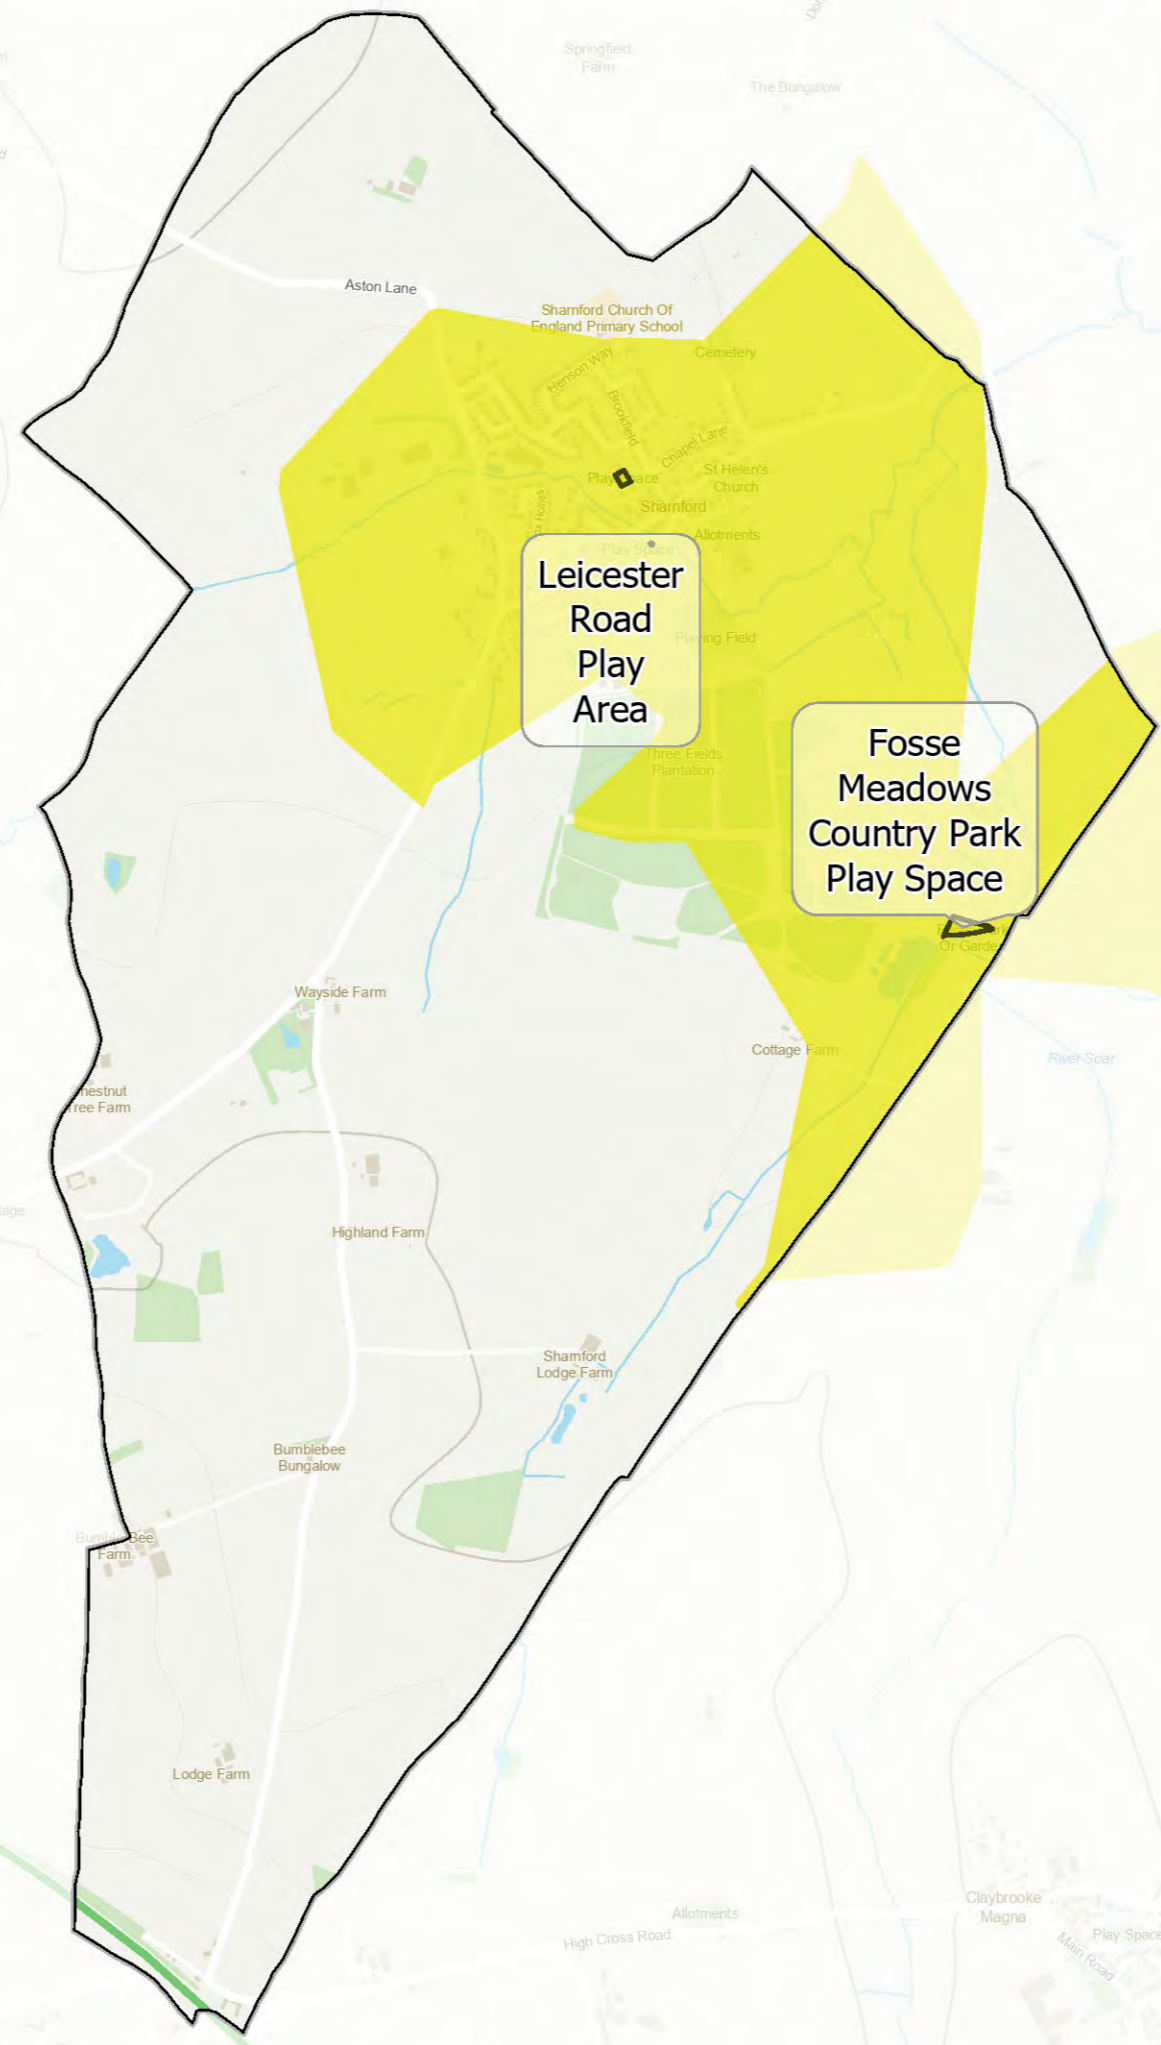

Sharnford Play (Youth) Access (Population: 1008)

Legend

Parish Boundary

Sharnford Play (Youth) Access (Population: 1008)

Legend

-  Play Space (Youth)
-  Play Space (Youth) (15 Minute Walk)
-  Parish Boundary

Leicester
Road
Basketball

Sharnford Play (Child) Access (Population: 1008)

- Legend**
- Play Space (Child)
 - Play Space (Child) (10 Minute Walk)
 - Parish Boundary

Leicester
Road
Play
Area

Fosse
Meadows
Country Park
Play Space