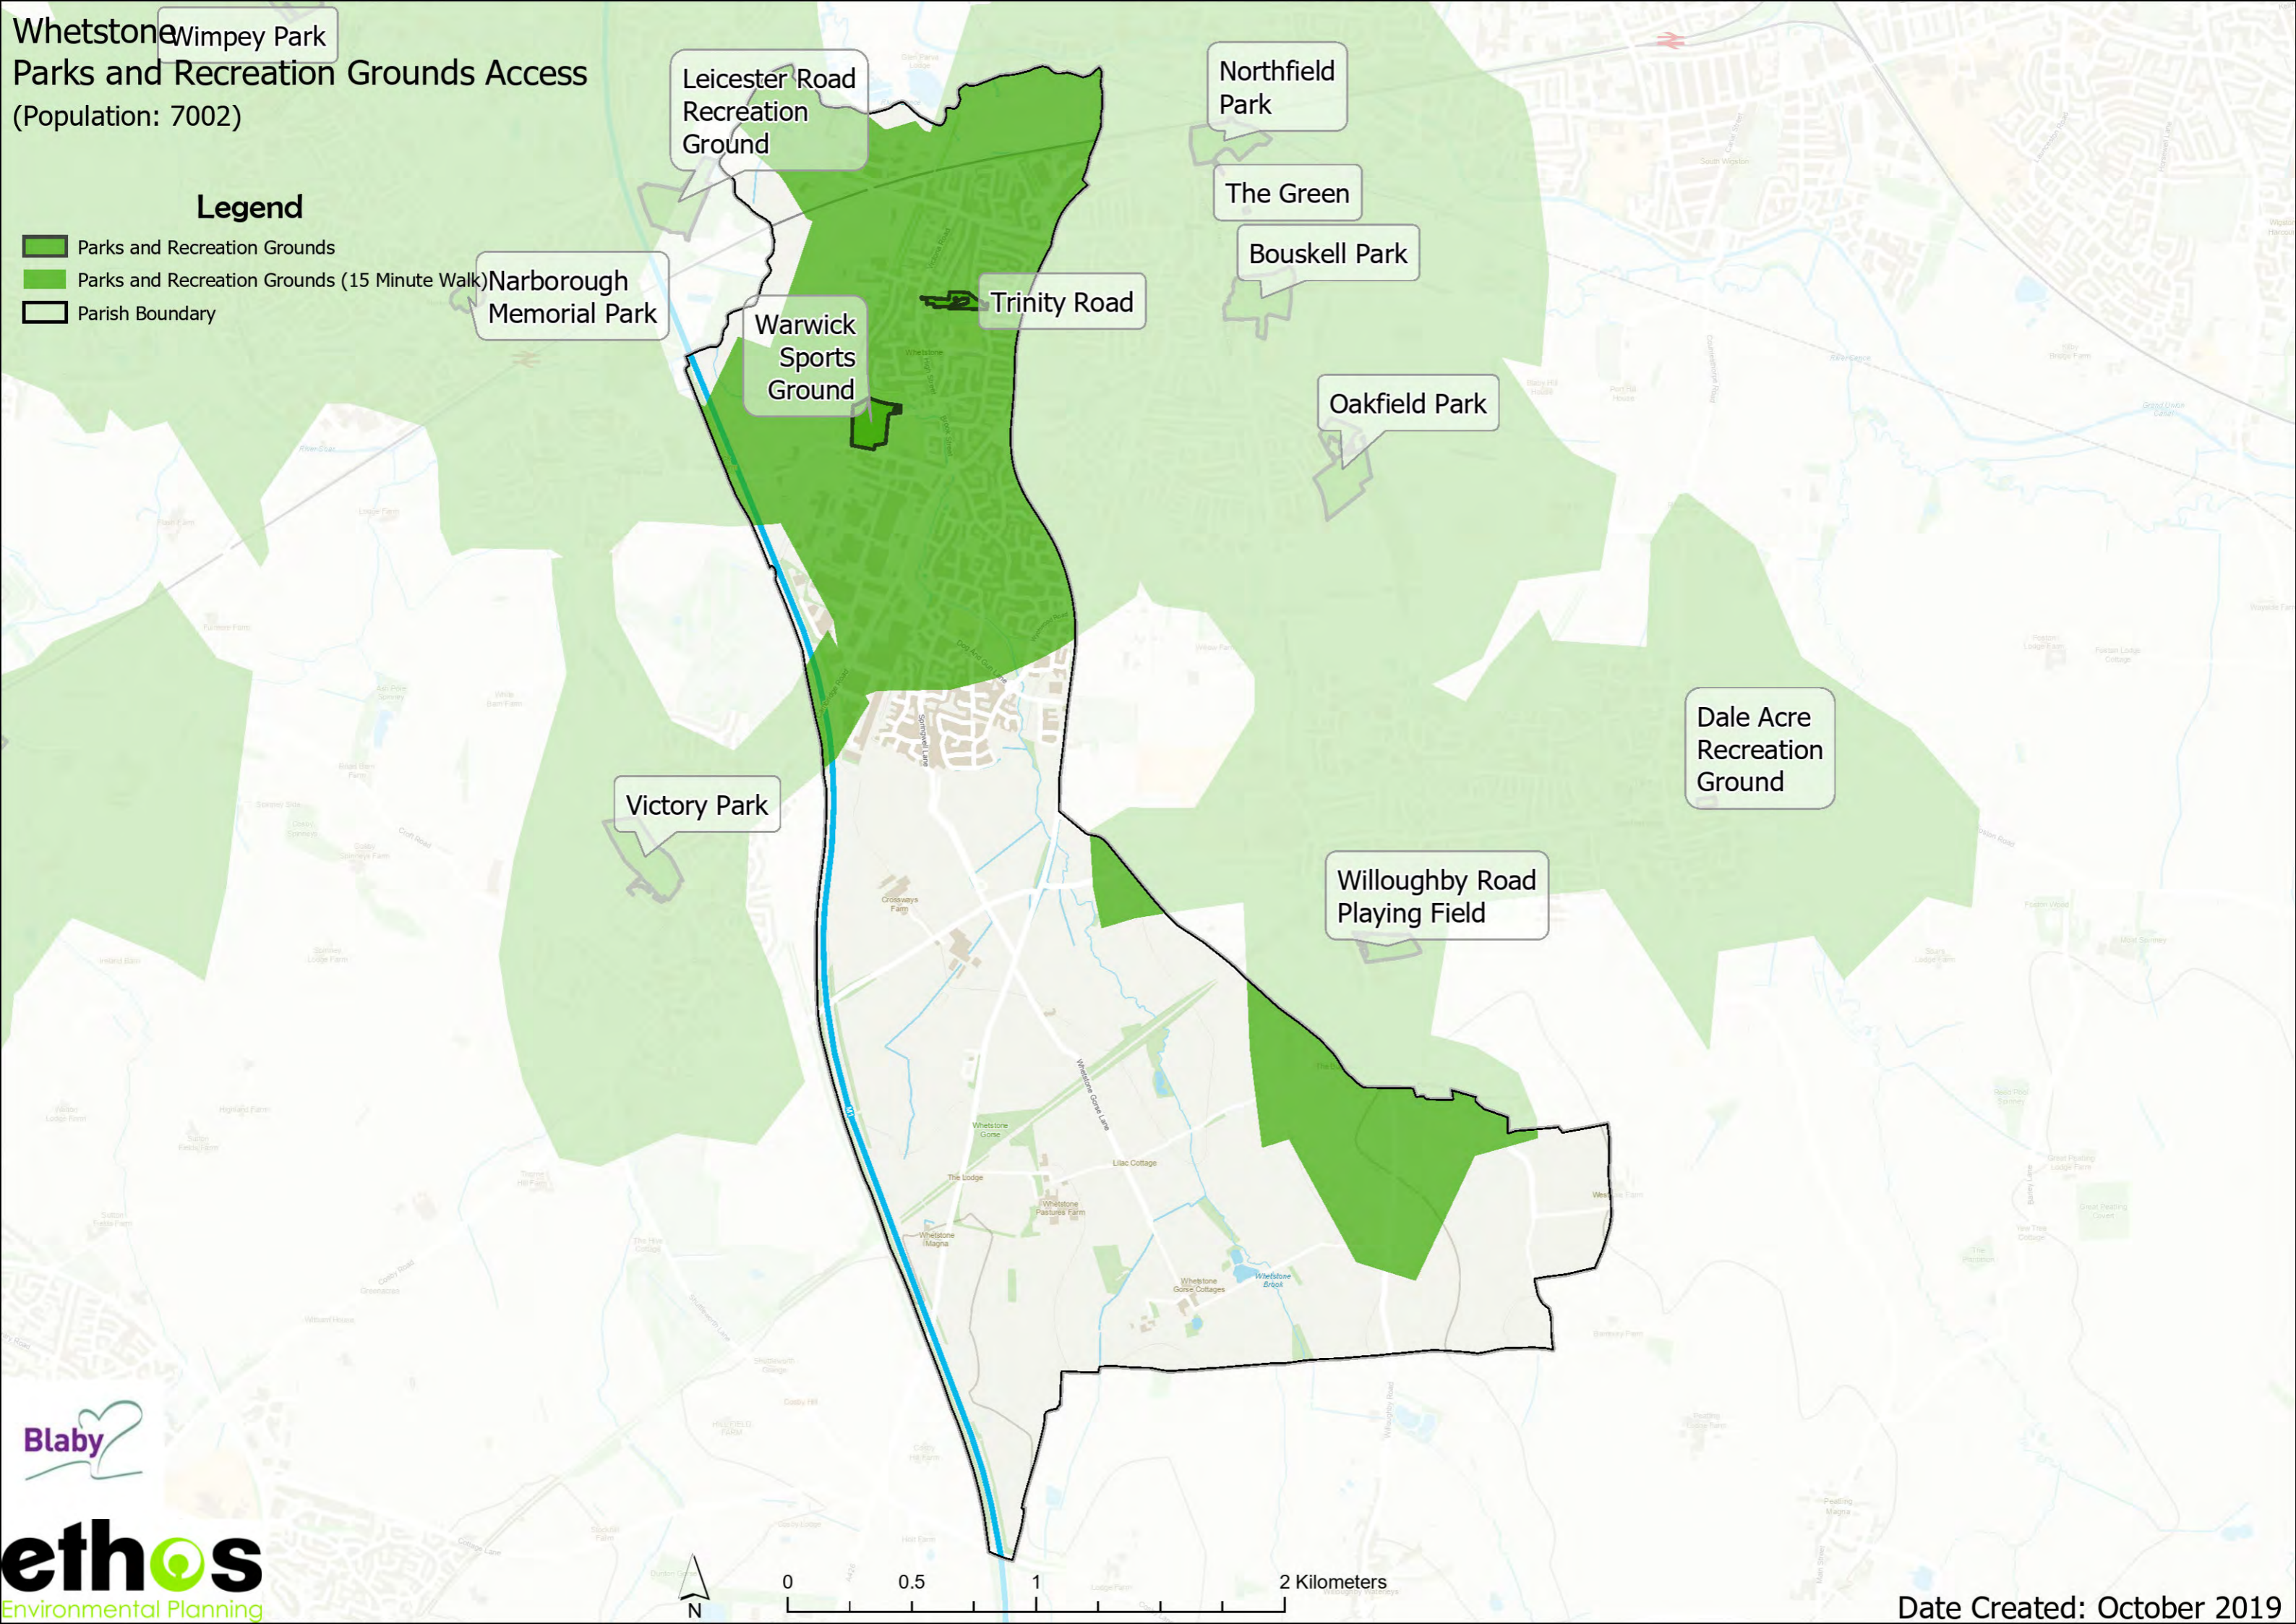

Tarry Close Play Area

Tarry Close play Area

Oakfield Park Play Space

Hoffler Close

Ludlam Close Play Area

Northfield Park Playspace

Nowell Close Park

Countesthorpe Play Area

Dale Acre Recreation Ground Playspace

Whetstone Wimpey Park Parks and Recreation Grounds Access (Population: 7002)

Legend

-  Parks and Recreation Grounds
-  Parks and Recreation Grounds (15 Minute Walk)
-  Parish Boundary

Whetstone Amenity Access (Population: 7002)

Legend

-  Amenity Green Space
-  Amenity Green Space (10 Minute Walk)
-  Parish Boundary

-  Snowdrop Close
-  Peer Way Open Space
-  The Coppice
-  Littlethorpe Recreation Ground

-  Edward Drive

-  The Dicken

-  Grove Road

-  Hunter Road

-  Salisbury Close

-  Tarry Close

-  Halford Close

-  Oliver Park