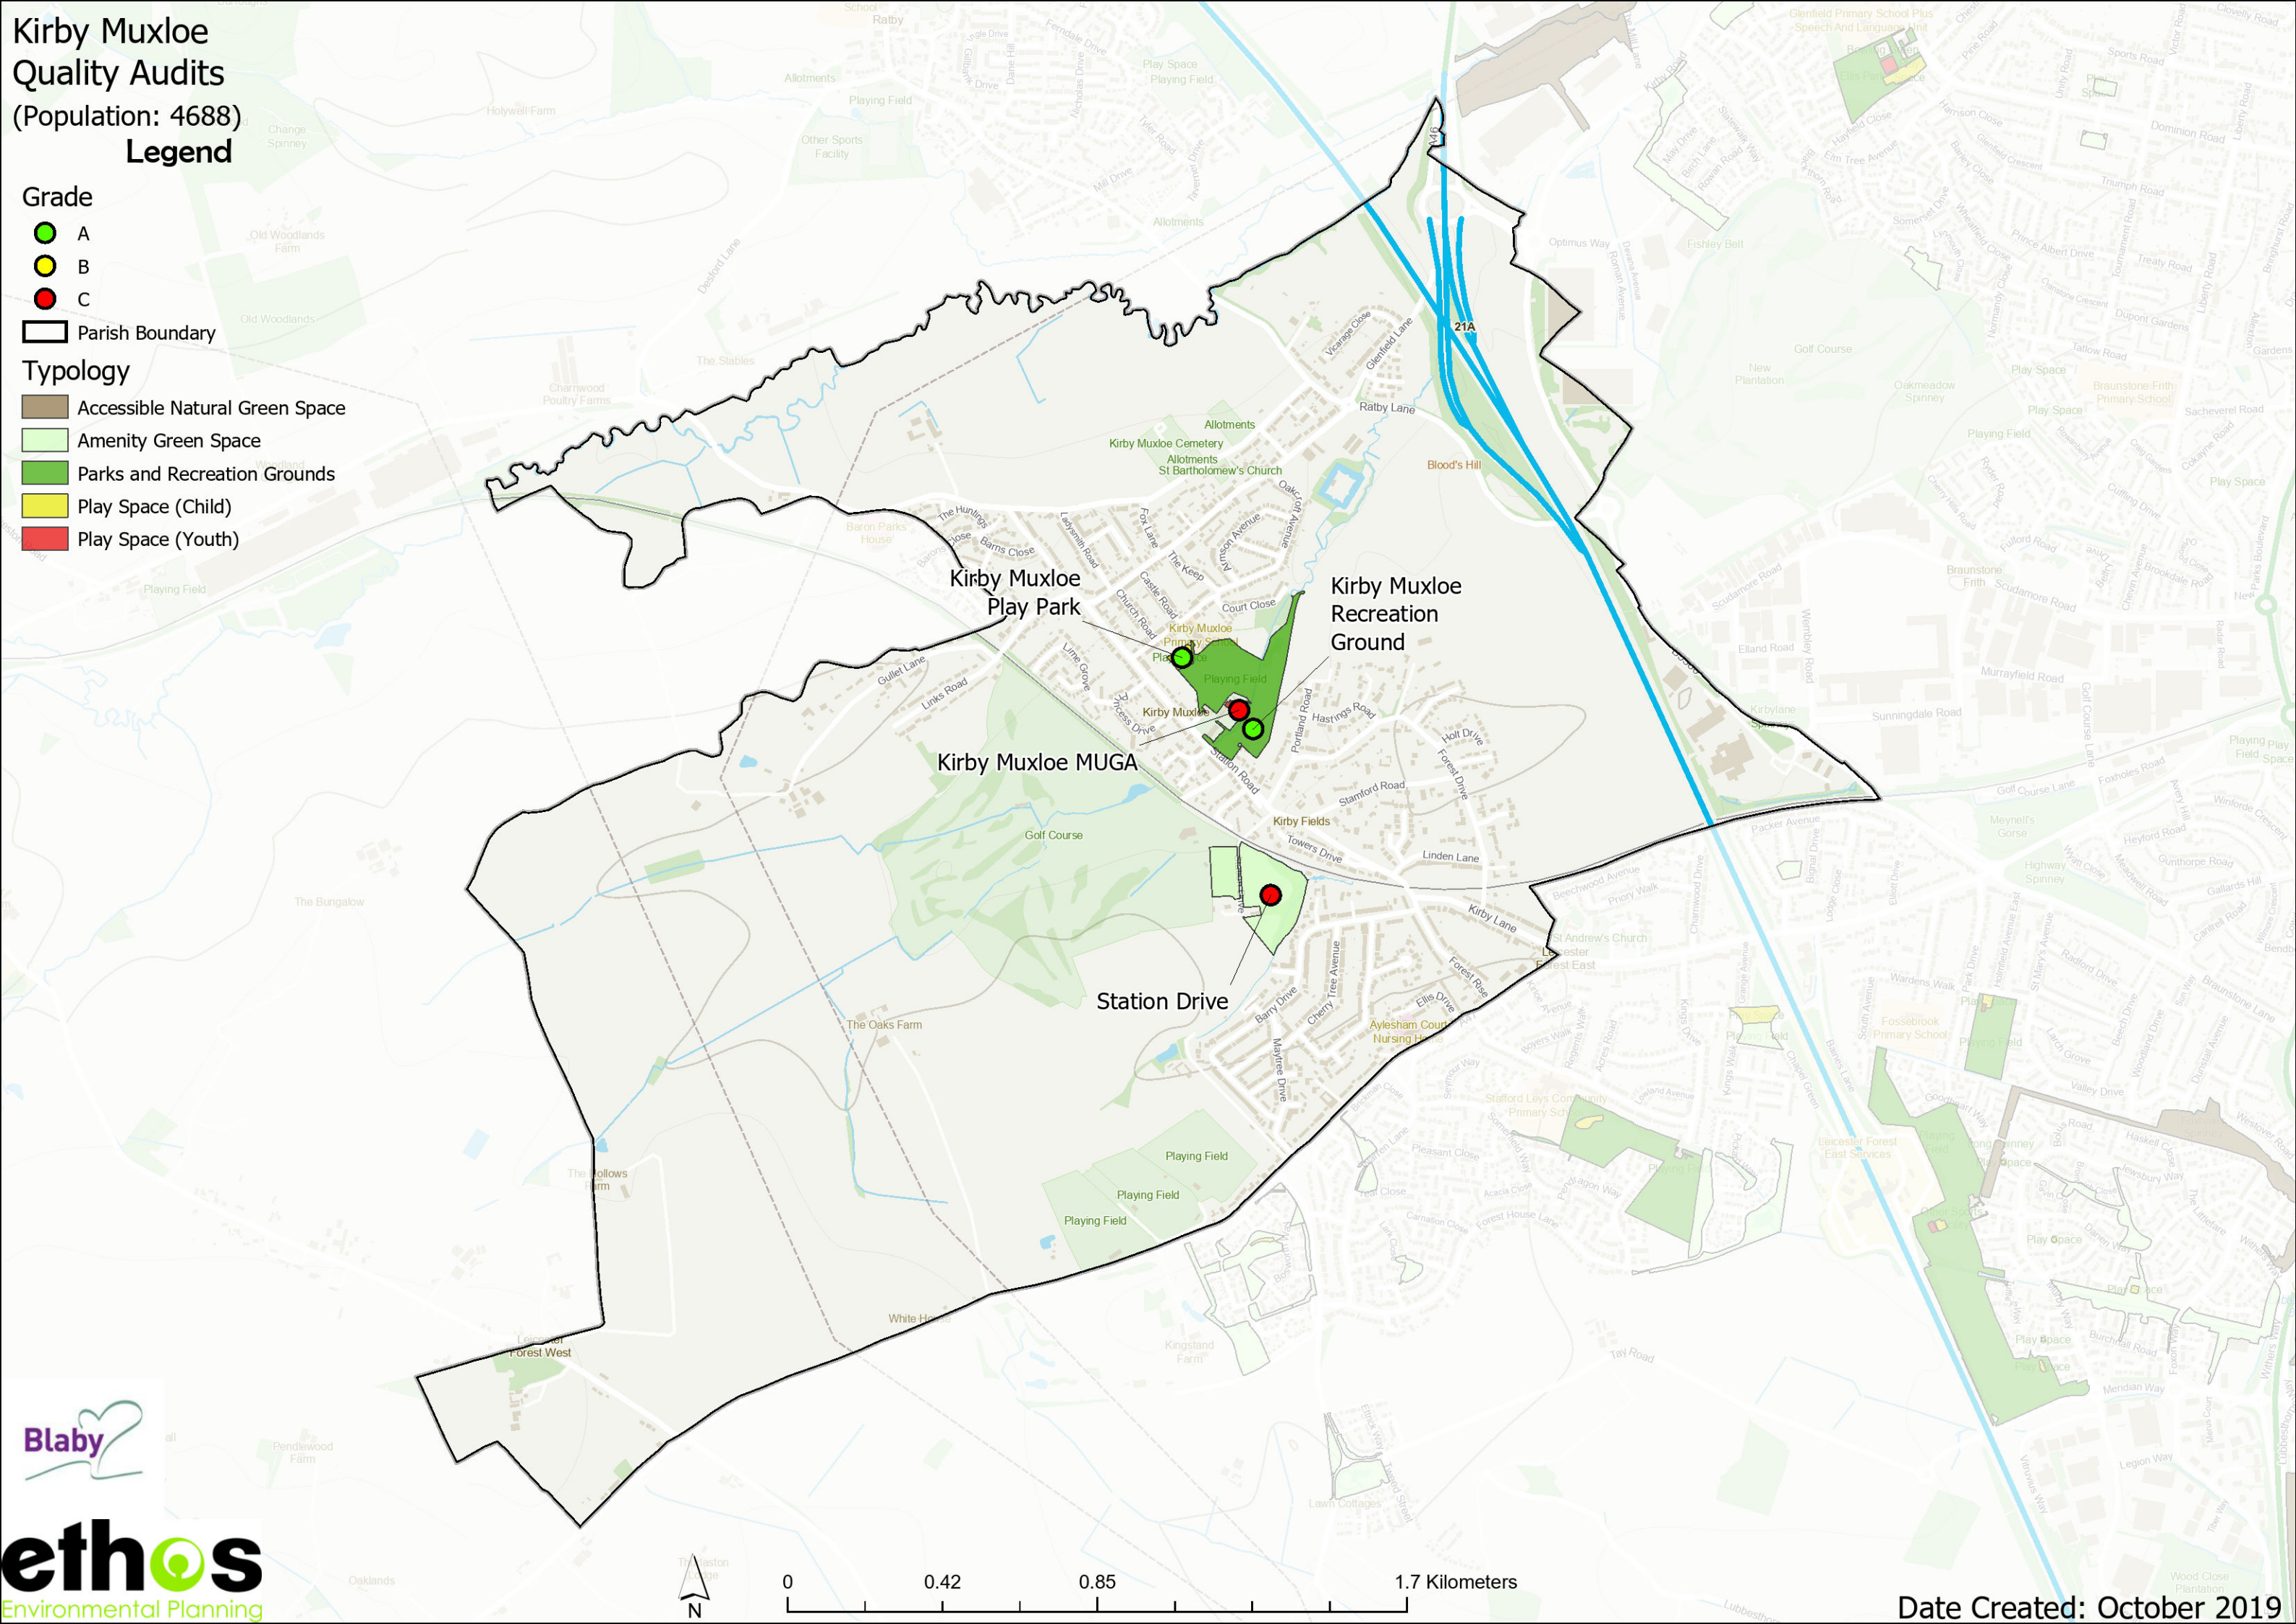

Kirby Muxloe Quality Audits

(Population: 4688)

Legend

1. **Grade**
2. A
   - B
   - C
3. **Typology**
4. Accessible Natural Green Space
   - Amenity Green Space
   - Parks and Recreation Grounds
   - Play Space (Child)
   - Play Space (Youth)