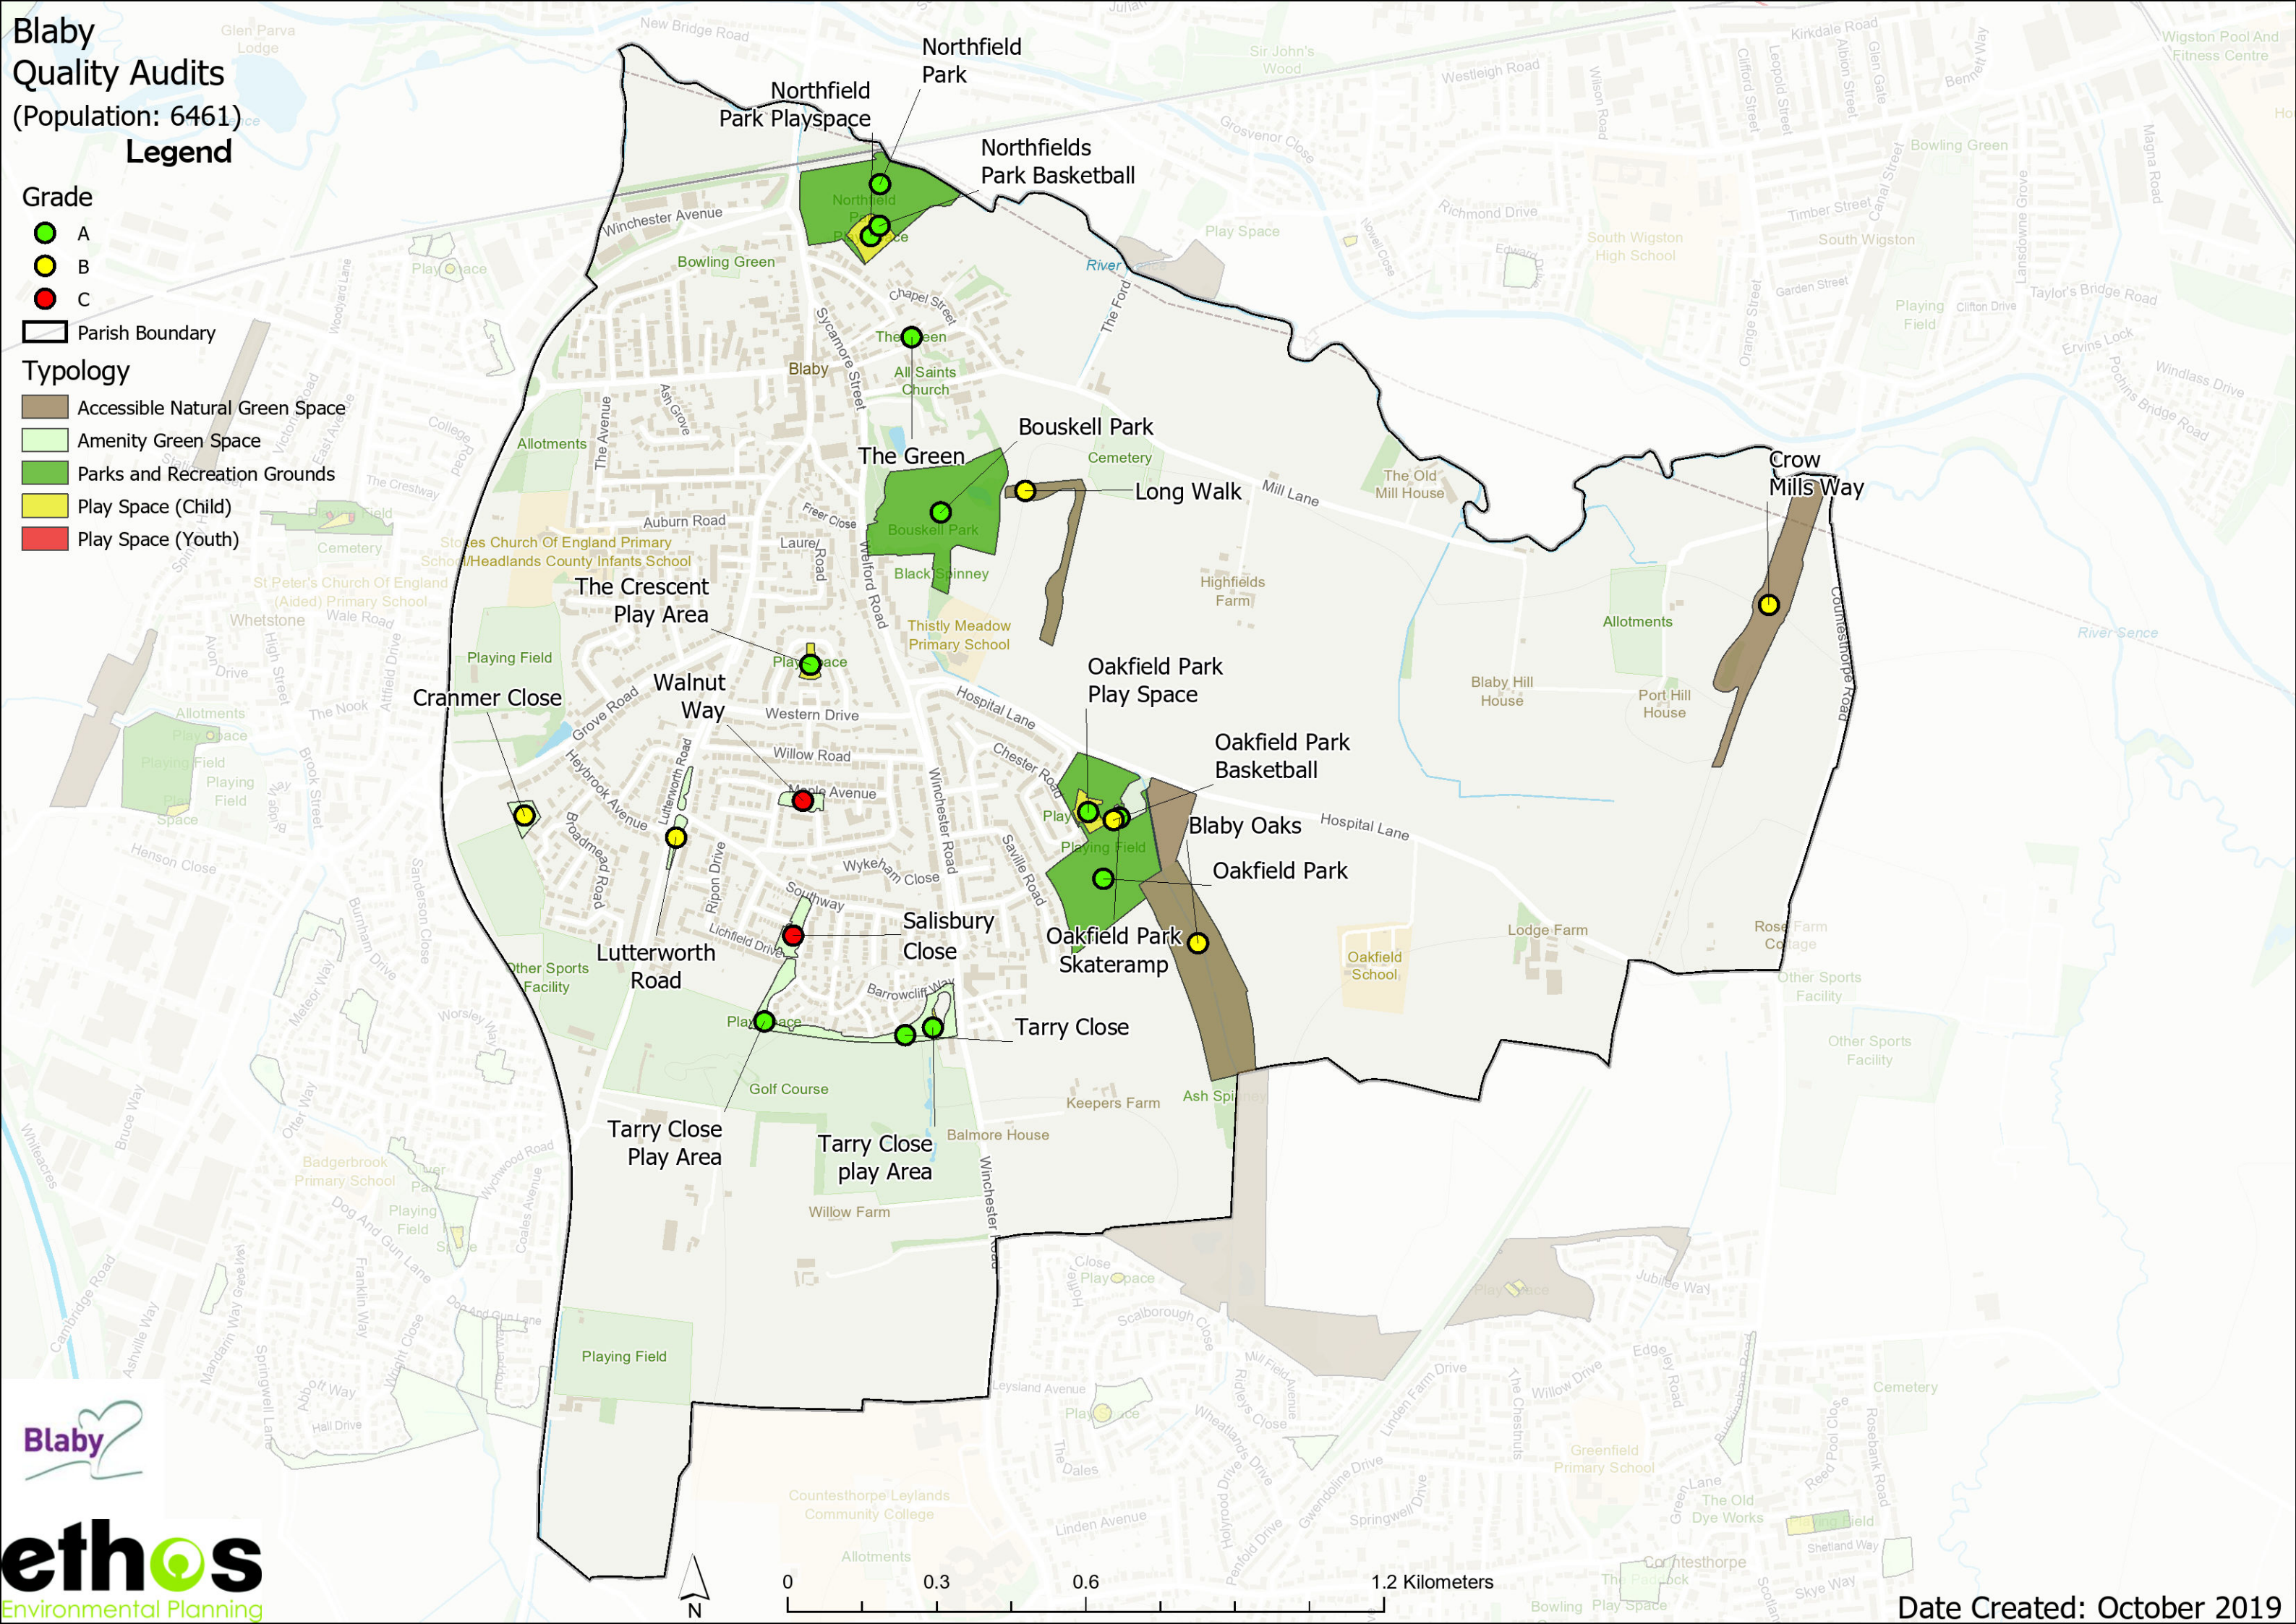

Aston Flamville Quality Audits (Population: 312)

Legend

- Grade**
- A
 - B
 - C
- Typology**
- Accessible Natural Green Space
 - Amenity Green Space
 - Parks and Recreation Grounds
 - Play Space (Child)
 - Play Space (Youth)
- Parish Boundary