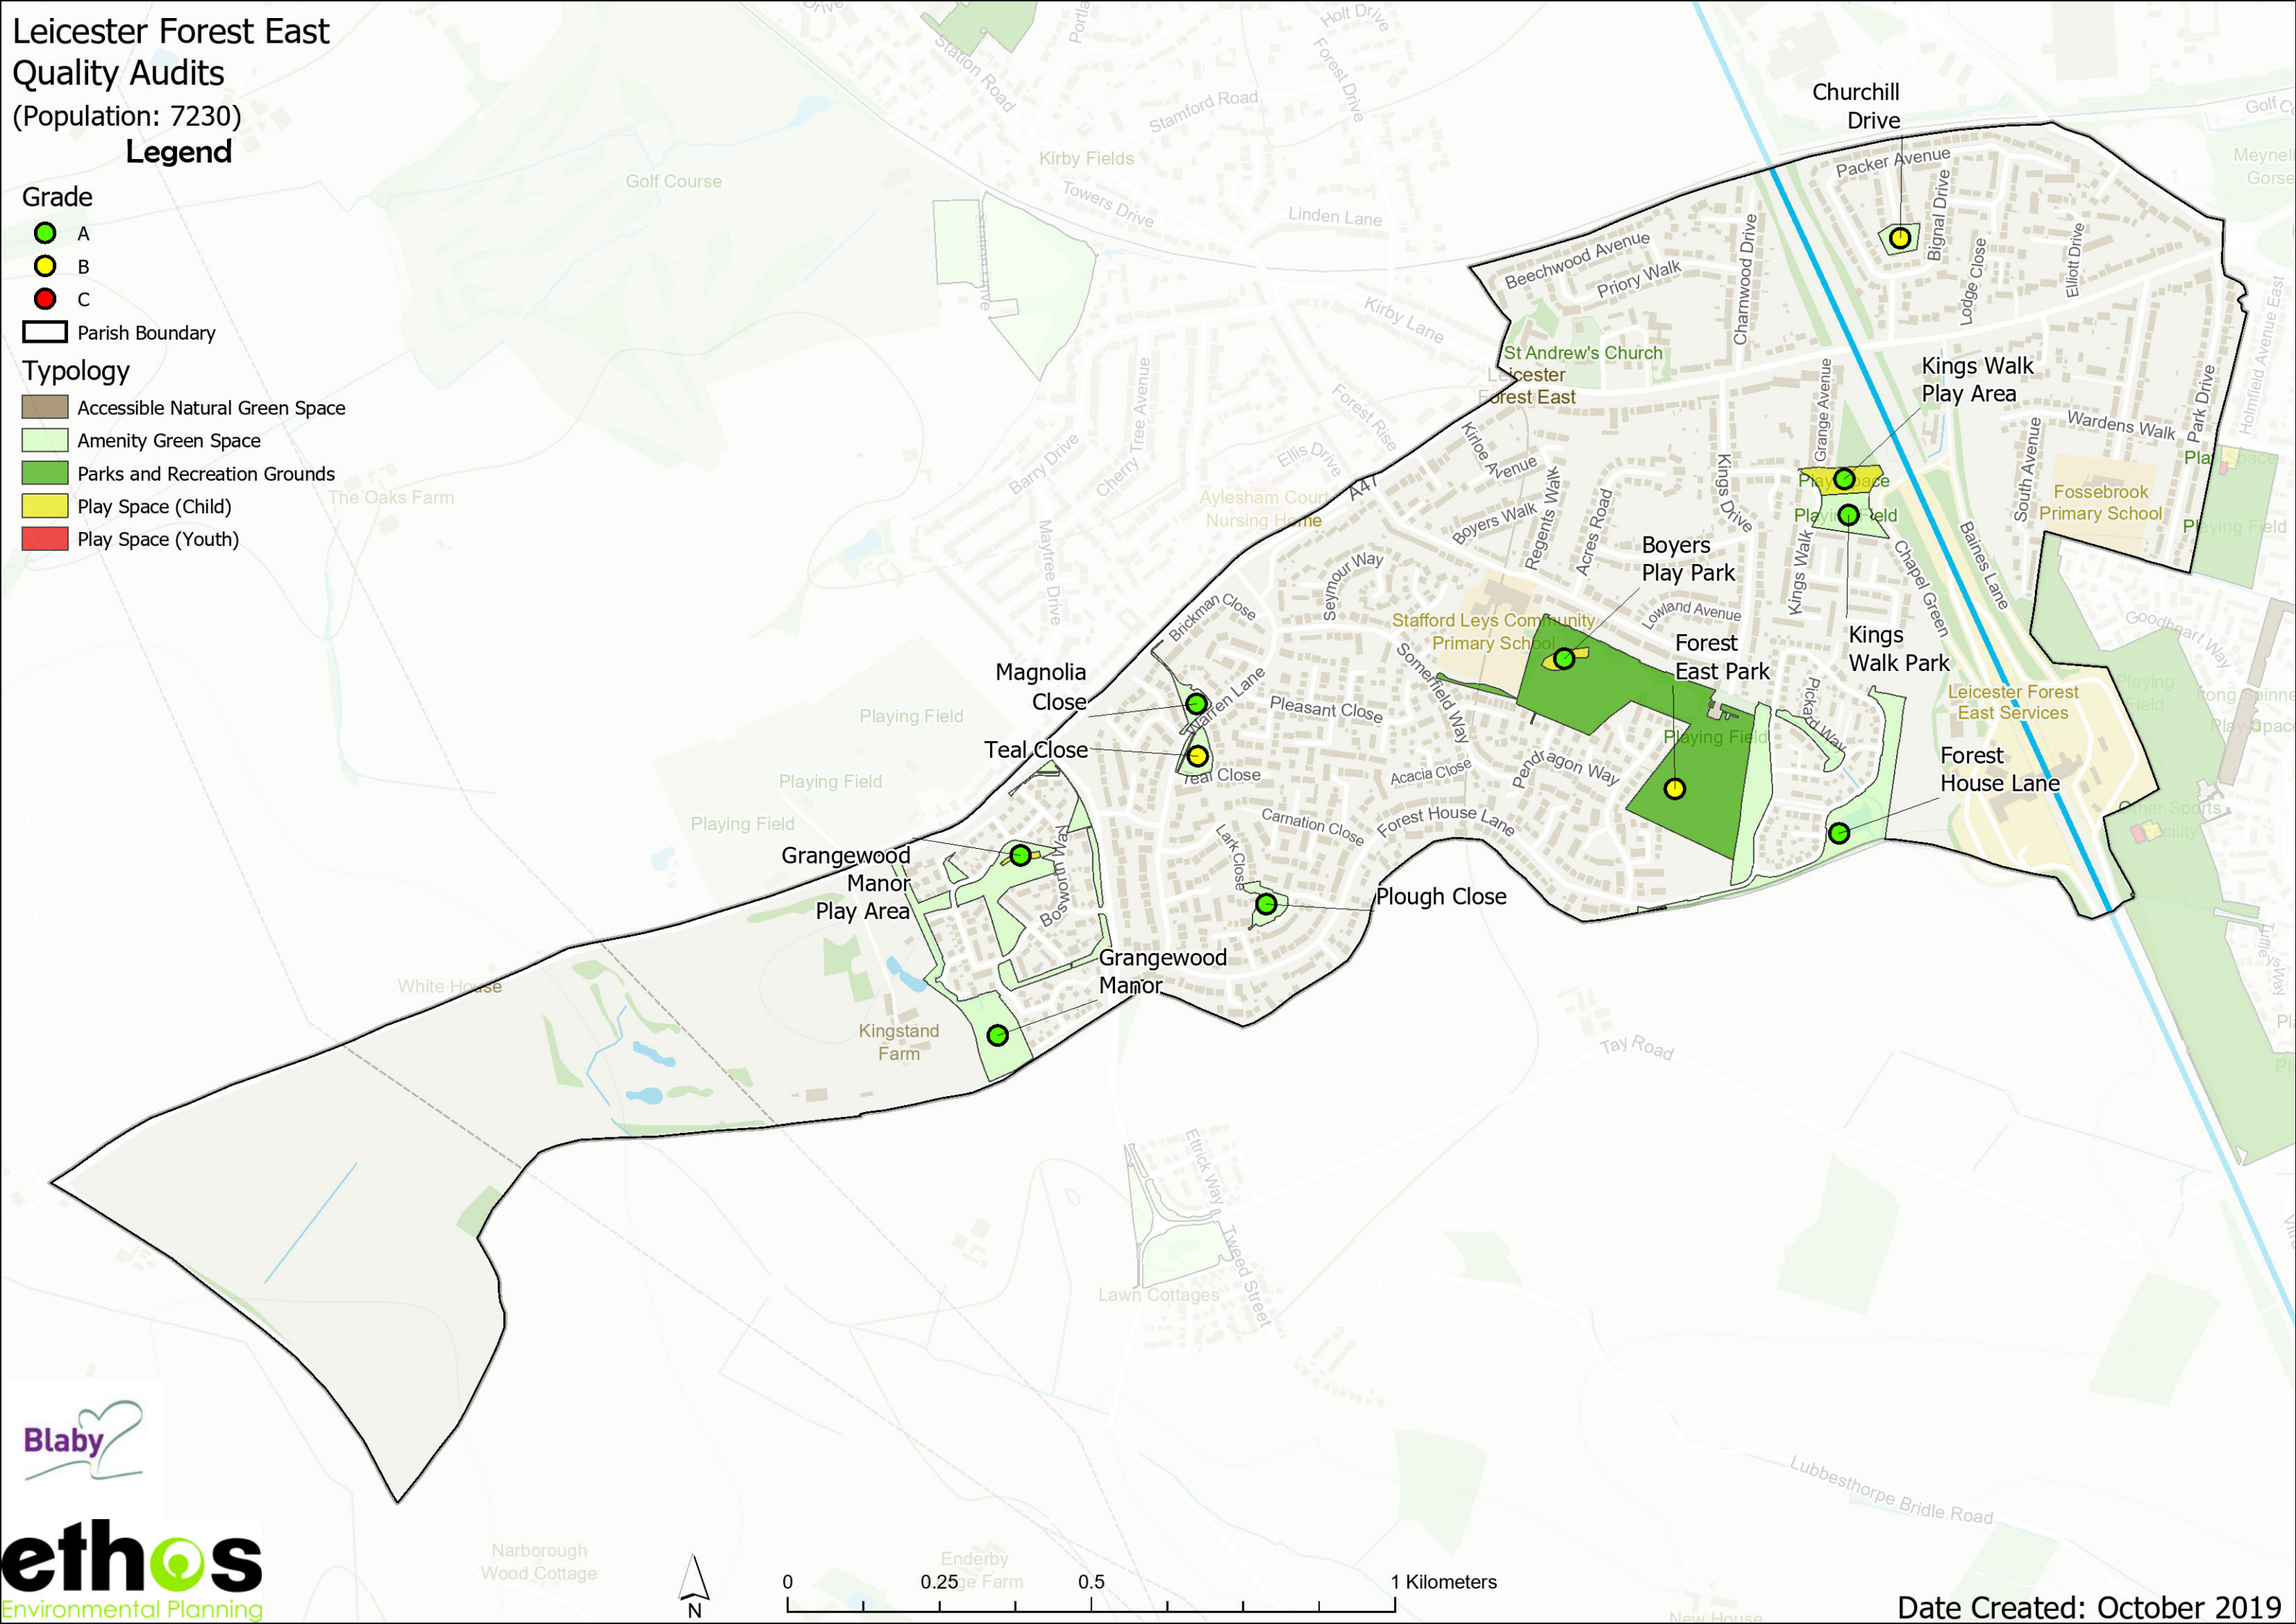

Leicester Forest East Quality Audits (Population: 7230)

Legend

- Grade**
 - A (Green circle)
 - B (Yellow circle)
 - C (Red circle)
- Typology**
 - Accessible Natural Green Space (Brown)
 - Amenity Green Space (Light Green)
 - Parks and Recreation Grounds (Dark Green)
 - Play Space (Child) (Yellow)
 - Play Space (Youth) (Red)
- Parish Boundary (Black outline)