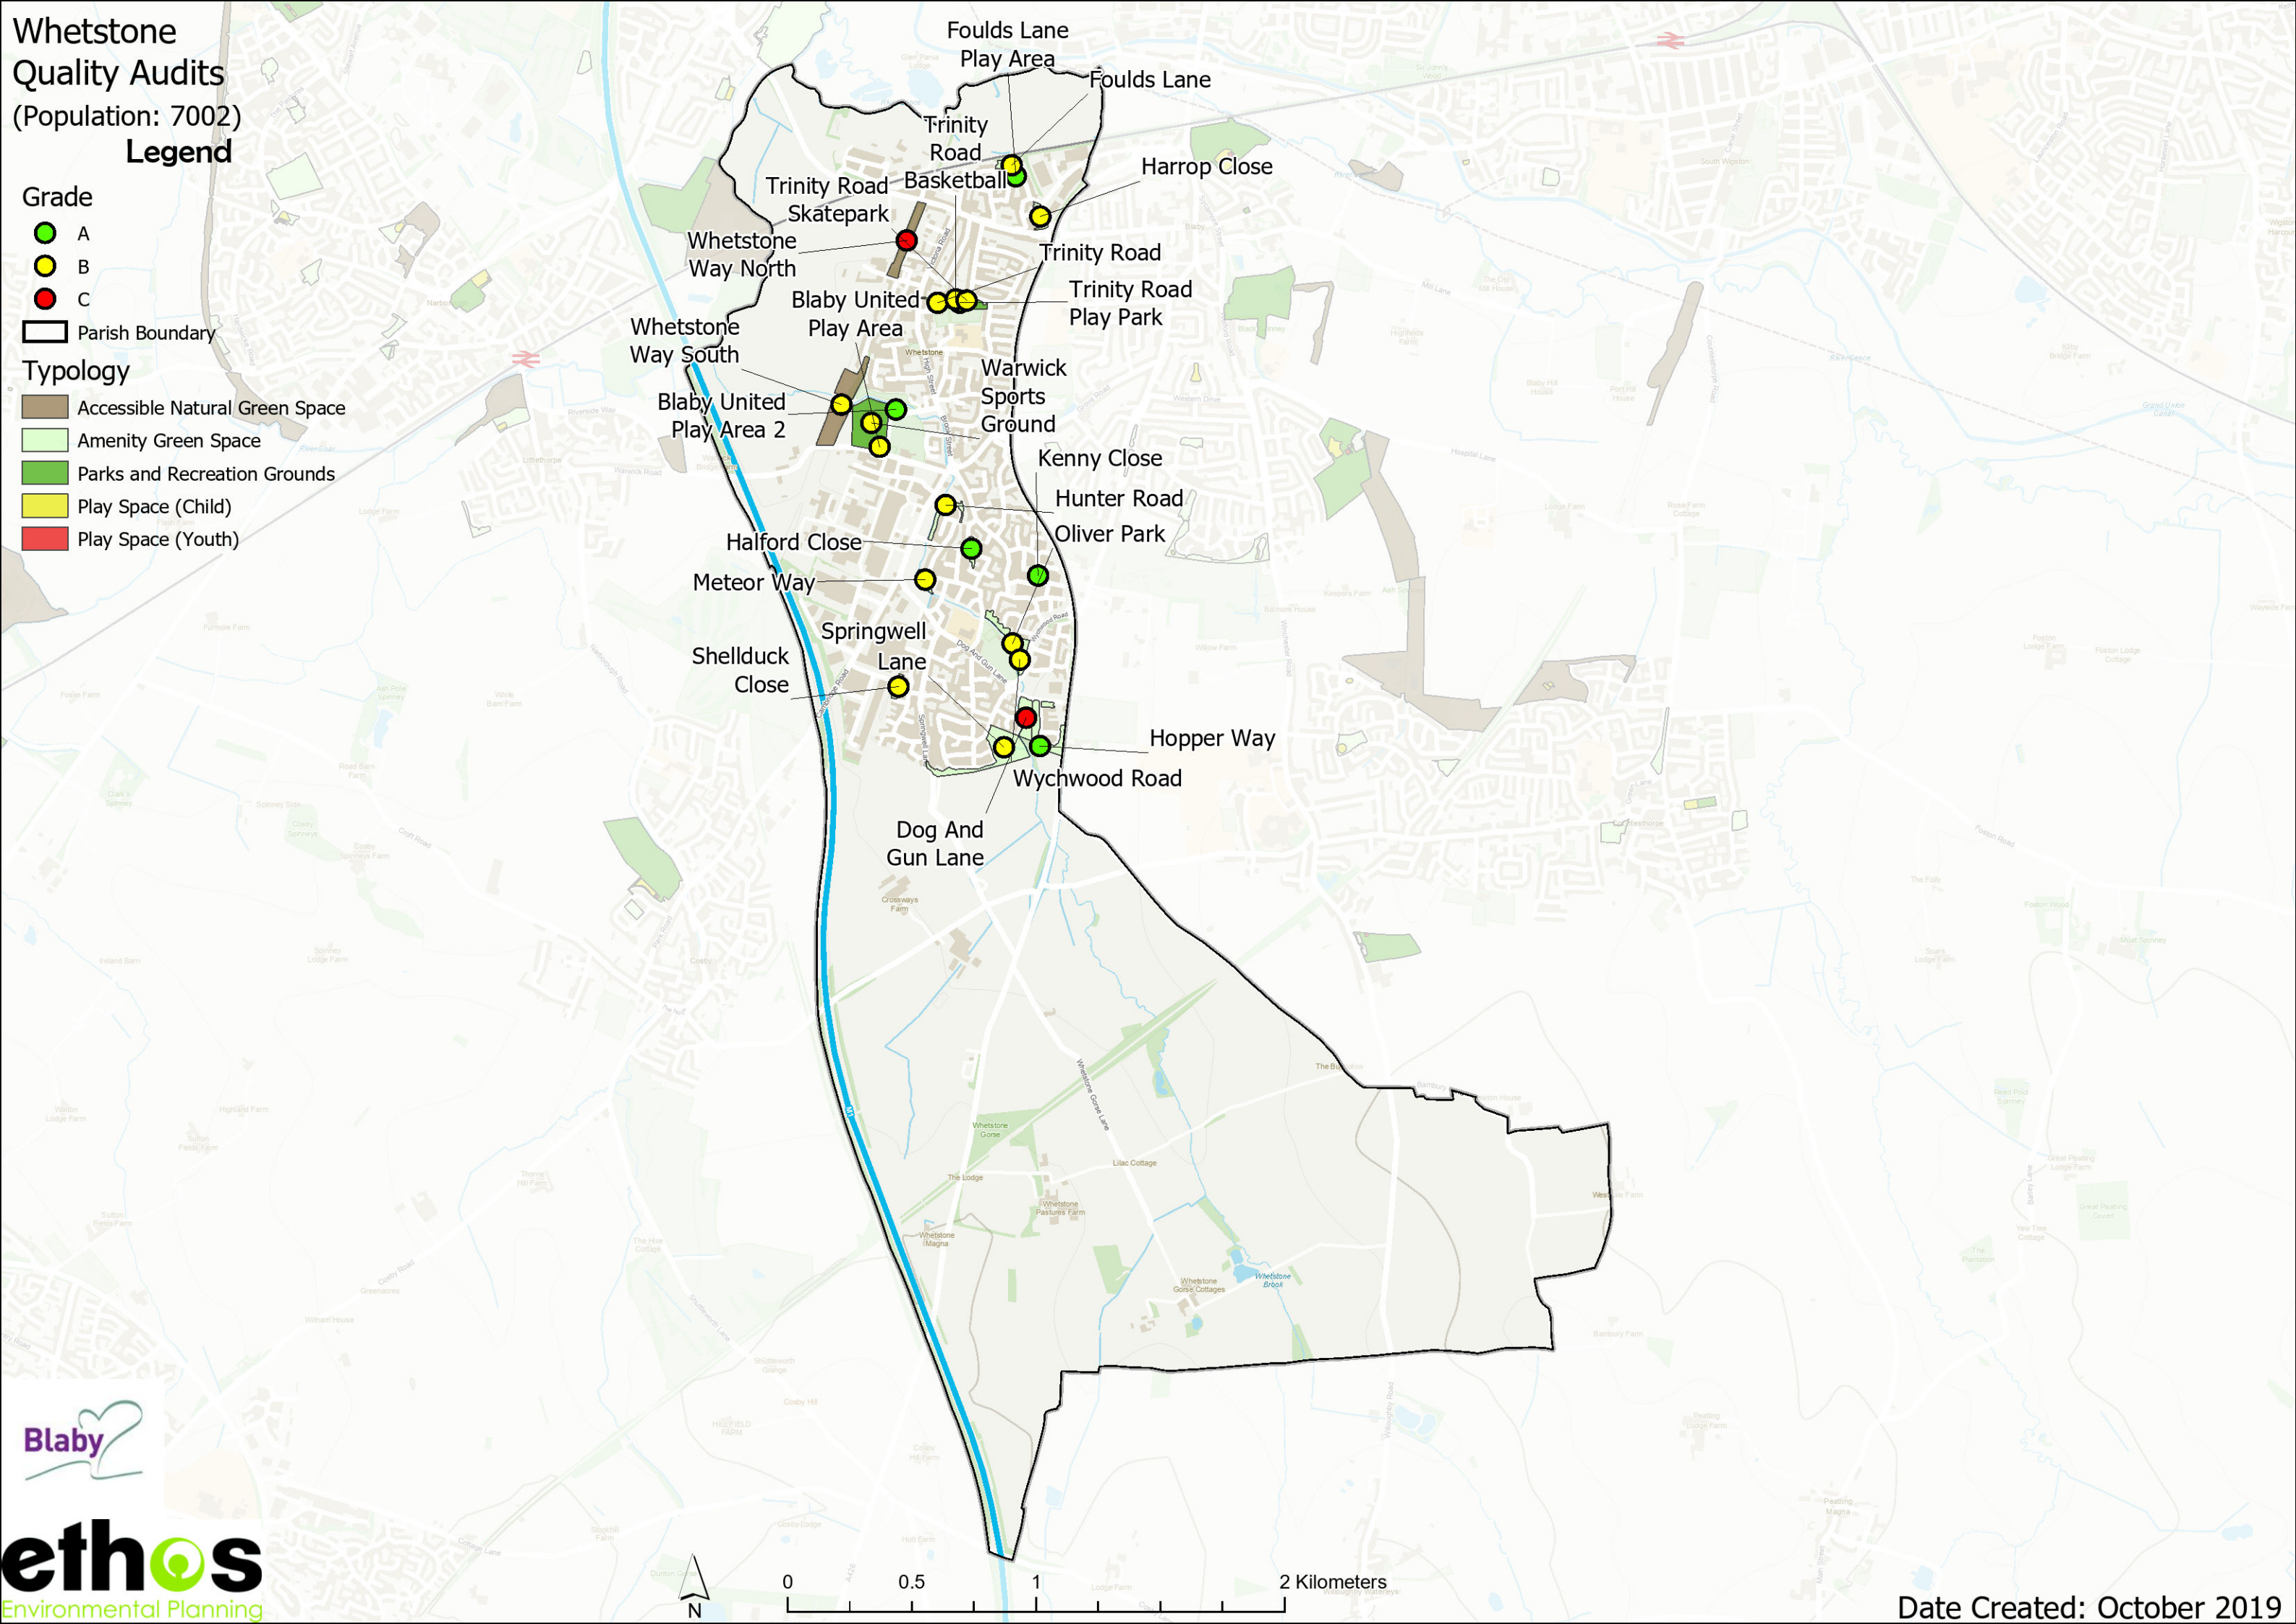

Whetstone

Quality Audits

(Population: 7002)

Legend

Grade

- A
- B
- C

Typology

- Accessible Natural Green Space
- Amenity Green Space
- Parks and Recreation Grounds
- Play Space (Child)
- Play Space (Youth)

Date Created: October 2019