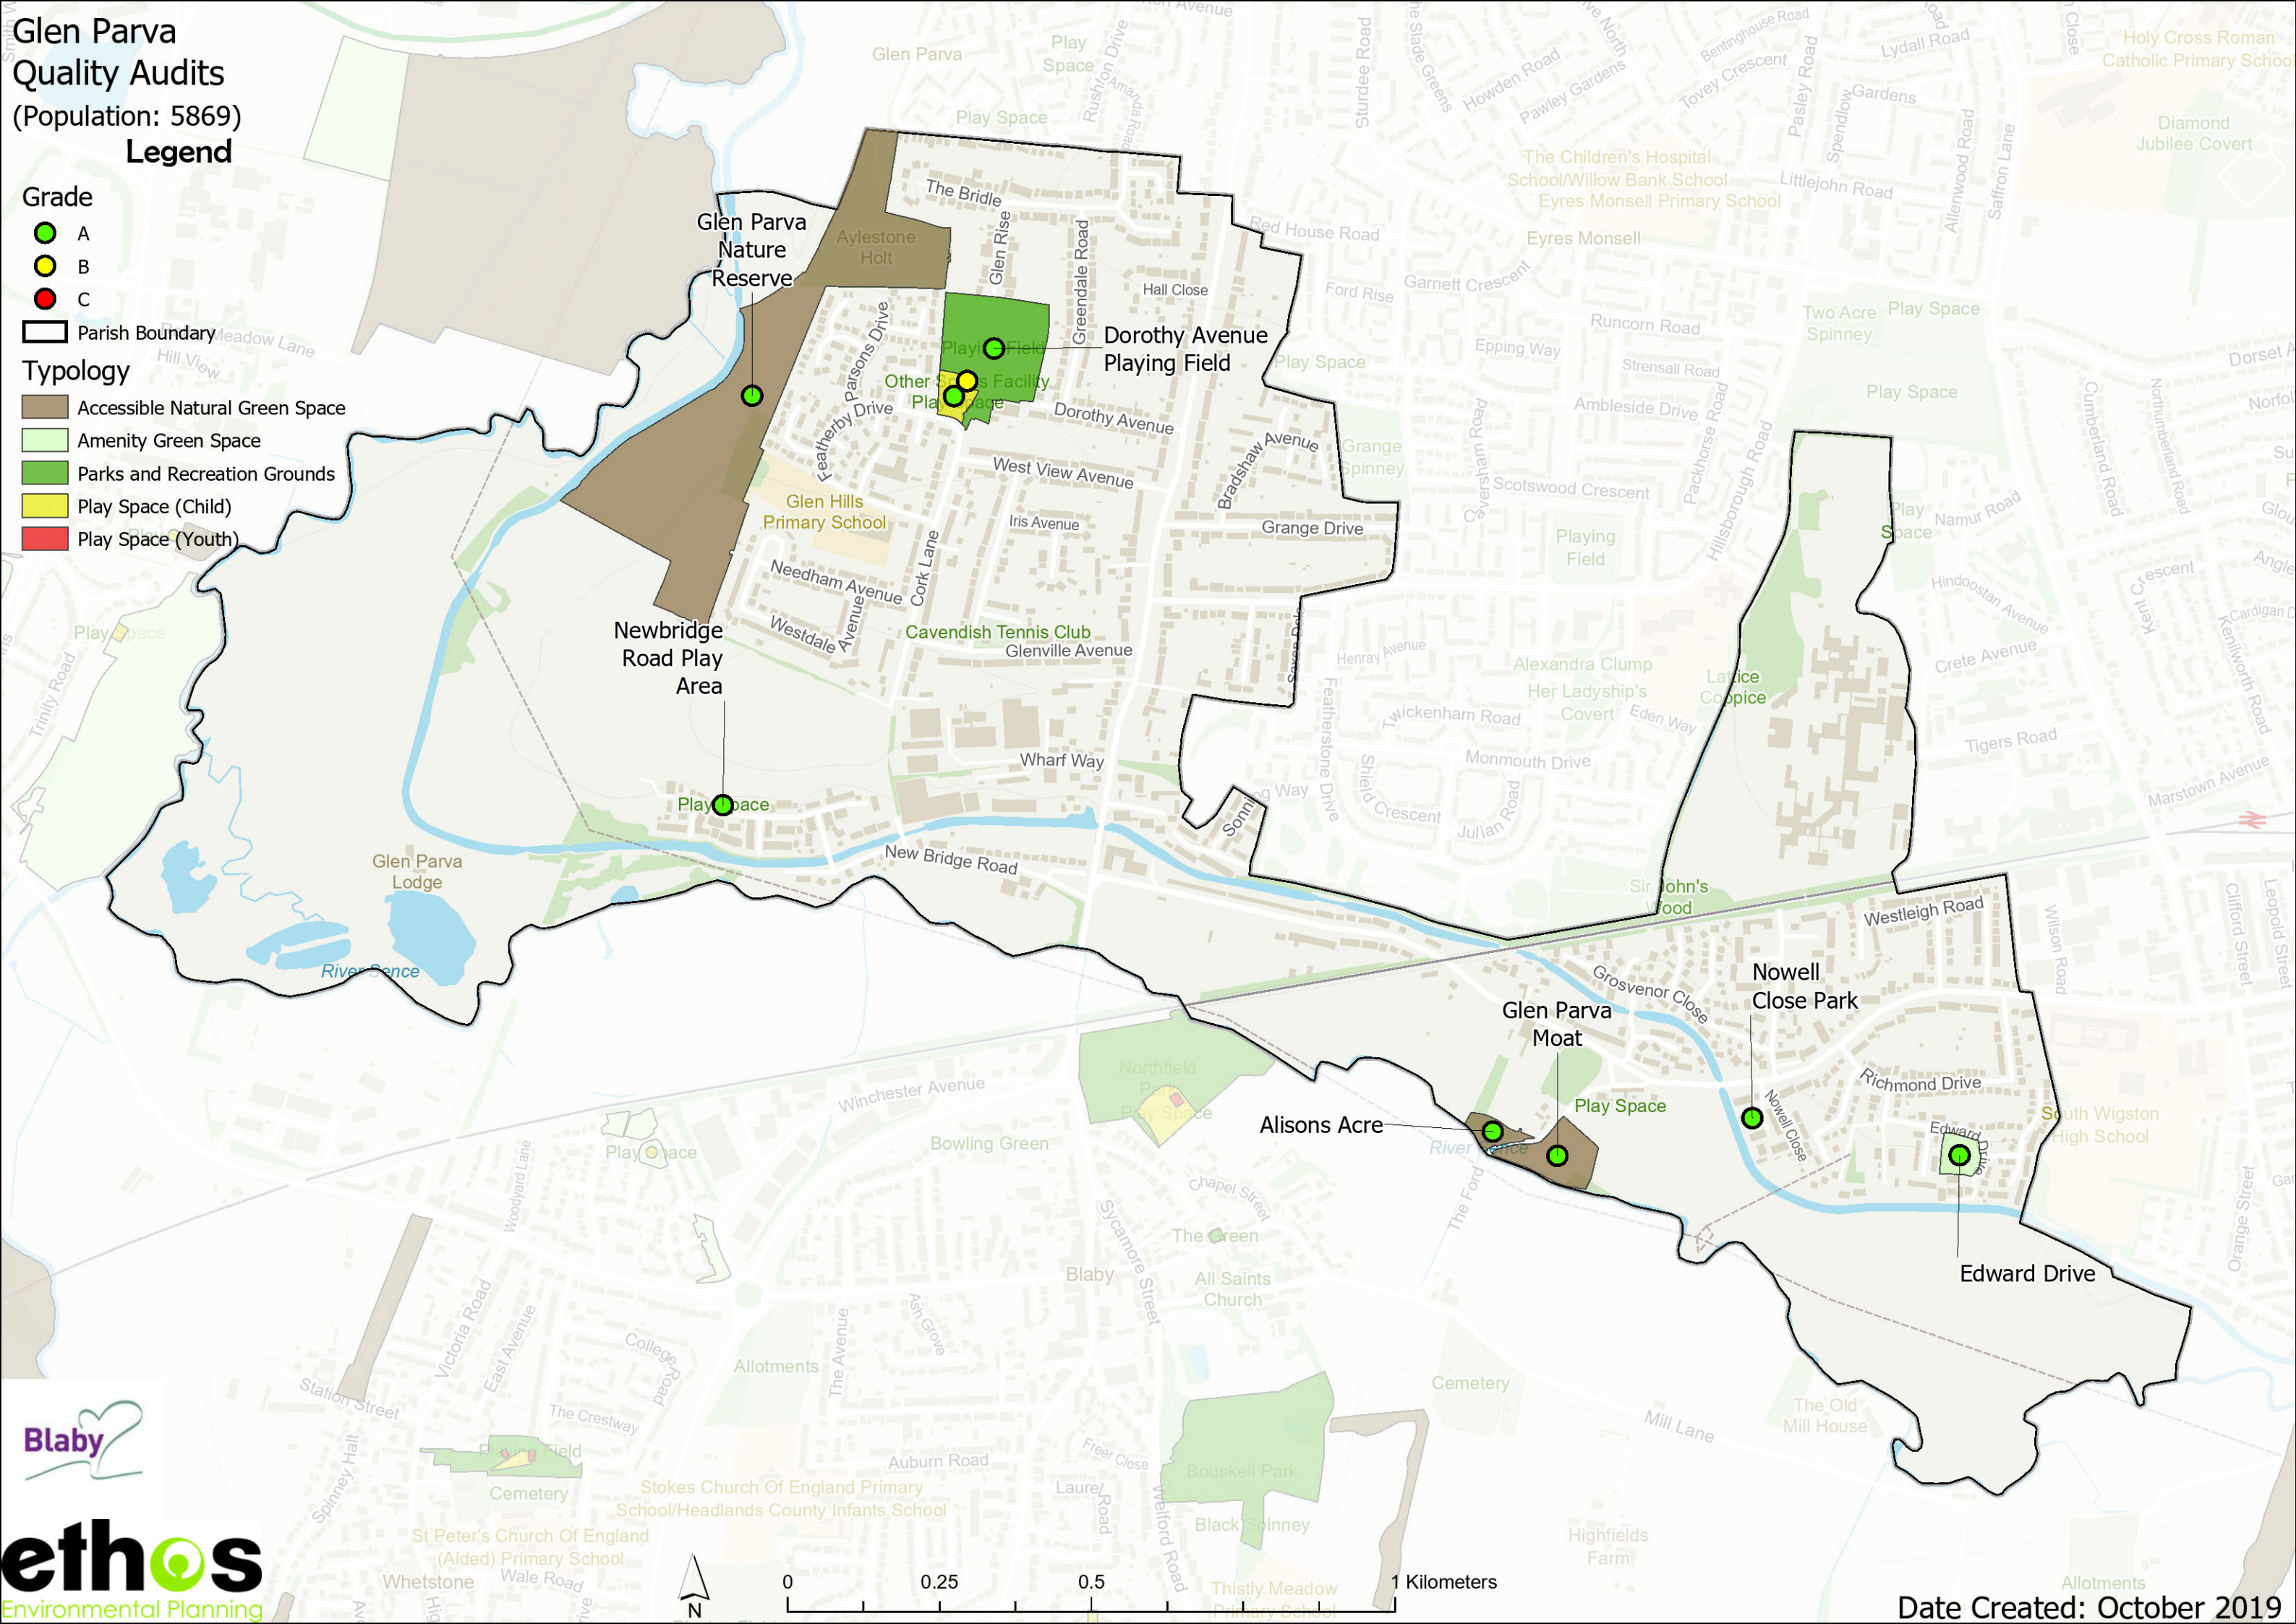

Glen Parva Quality Audits

(Population: 5869)

Legend

Grade

- A
- B
- C

Typology

- Accessible Natural Green Space
- Amenity Green Space
- Parks and Recreation Grounds
- Play Space (Child)
- Play Space (Youth)

Parish Boundary

Parish Boundary

Typology

- Accessible Natural Green Space
- Amenity Green Space
- Parks and Recreation Grounds
- Play Space (Child)
- Play Space (Youth)

Parish Boundary

Parish Boundary

ethos Environmental Planning

Date Created: October 2019