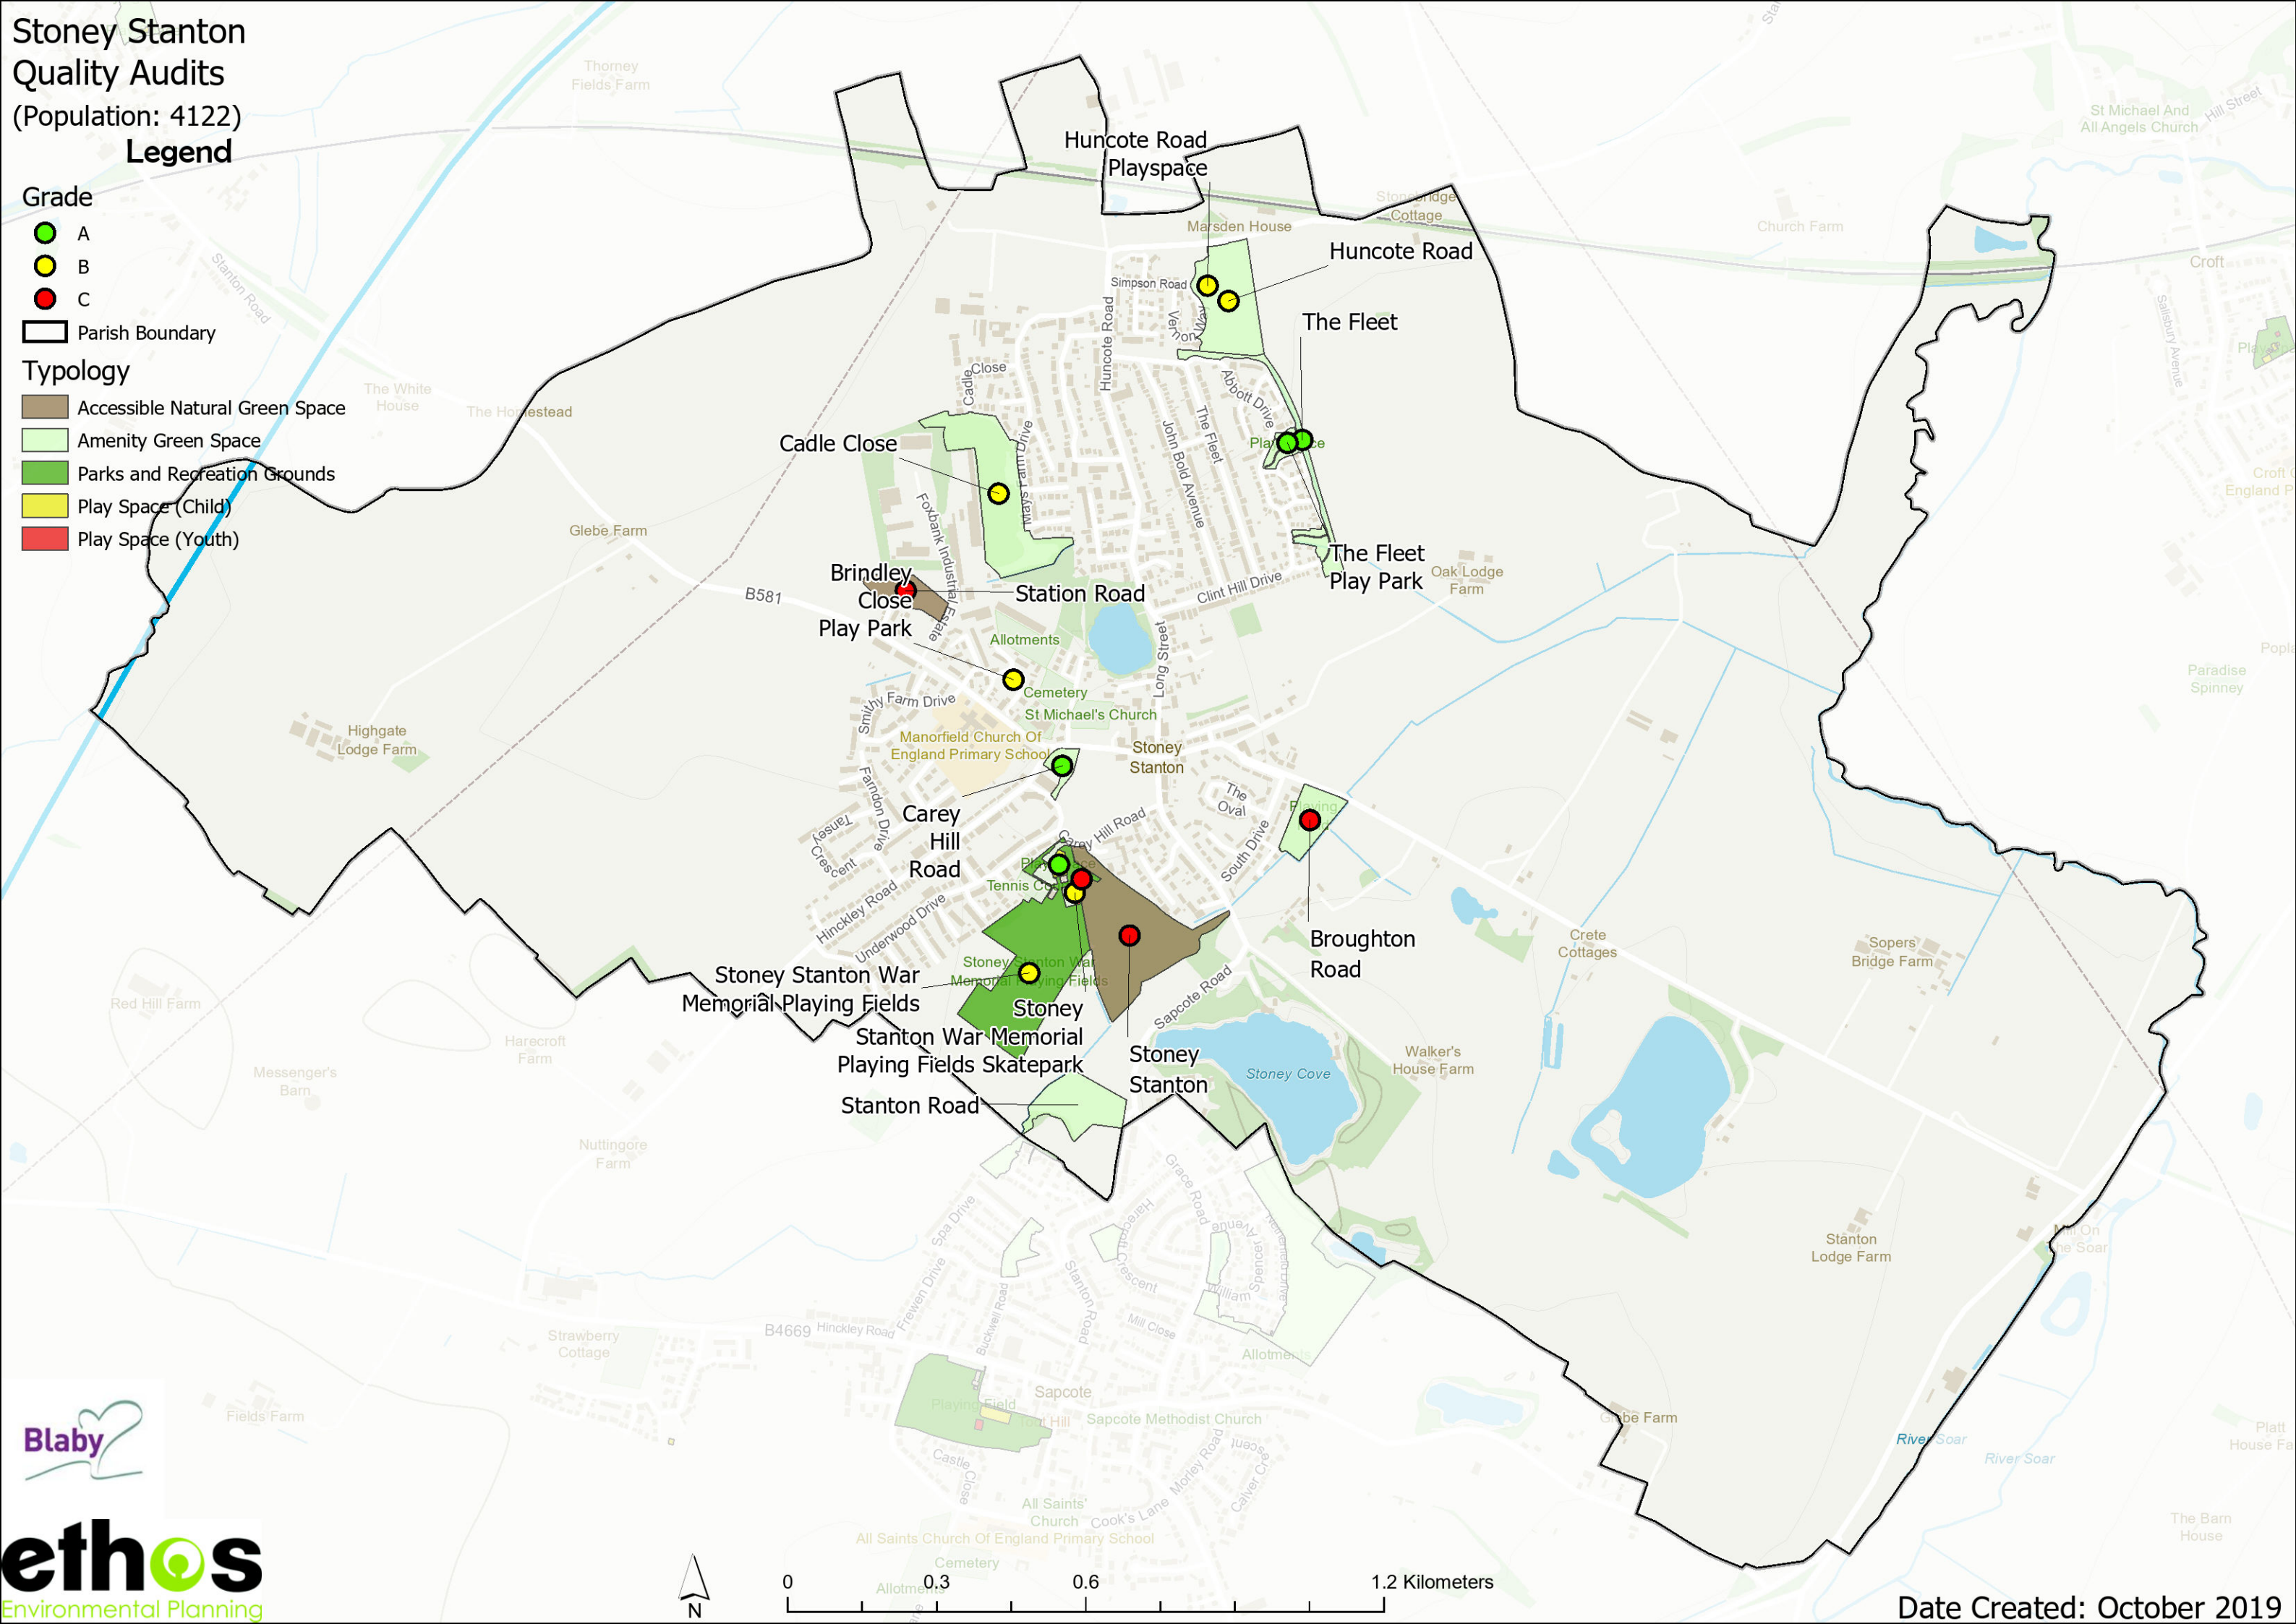

Stoney Stanton Quality Audits

(Population: 4122)

Legend

1. **Grade**
2. A
   - B
   - C
3. **Typology**
4. Accessible Natural Green Space
   - Amenity Green Space
   - Parks and Recreation Grounds
   - Play Space (Child)
   - Play Space (Youth)