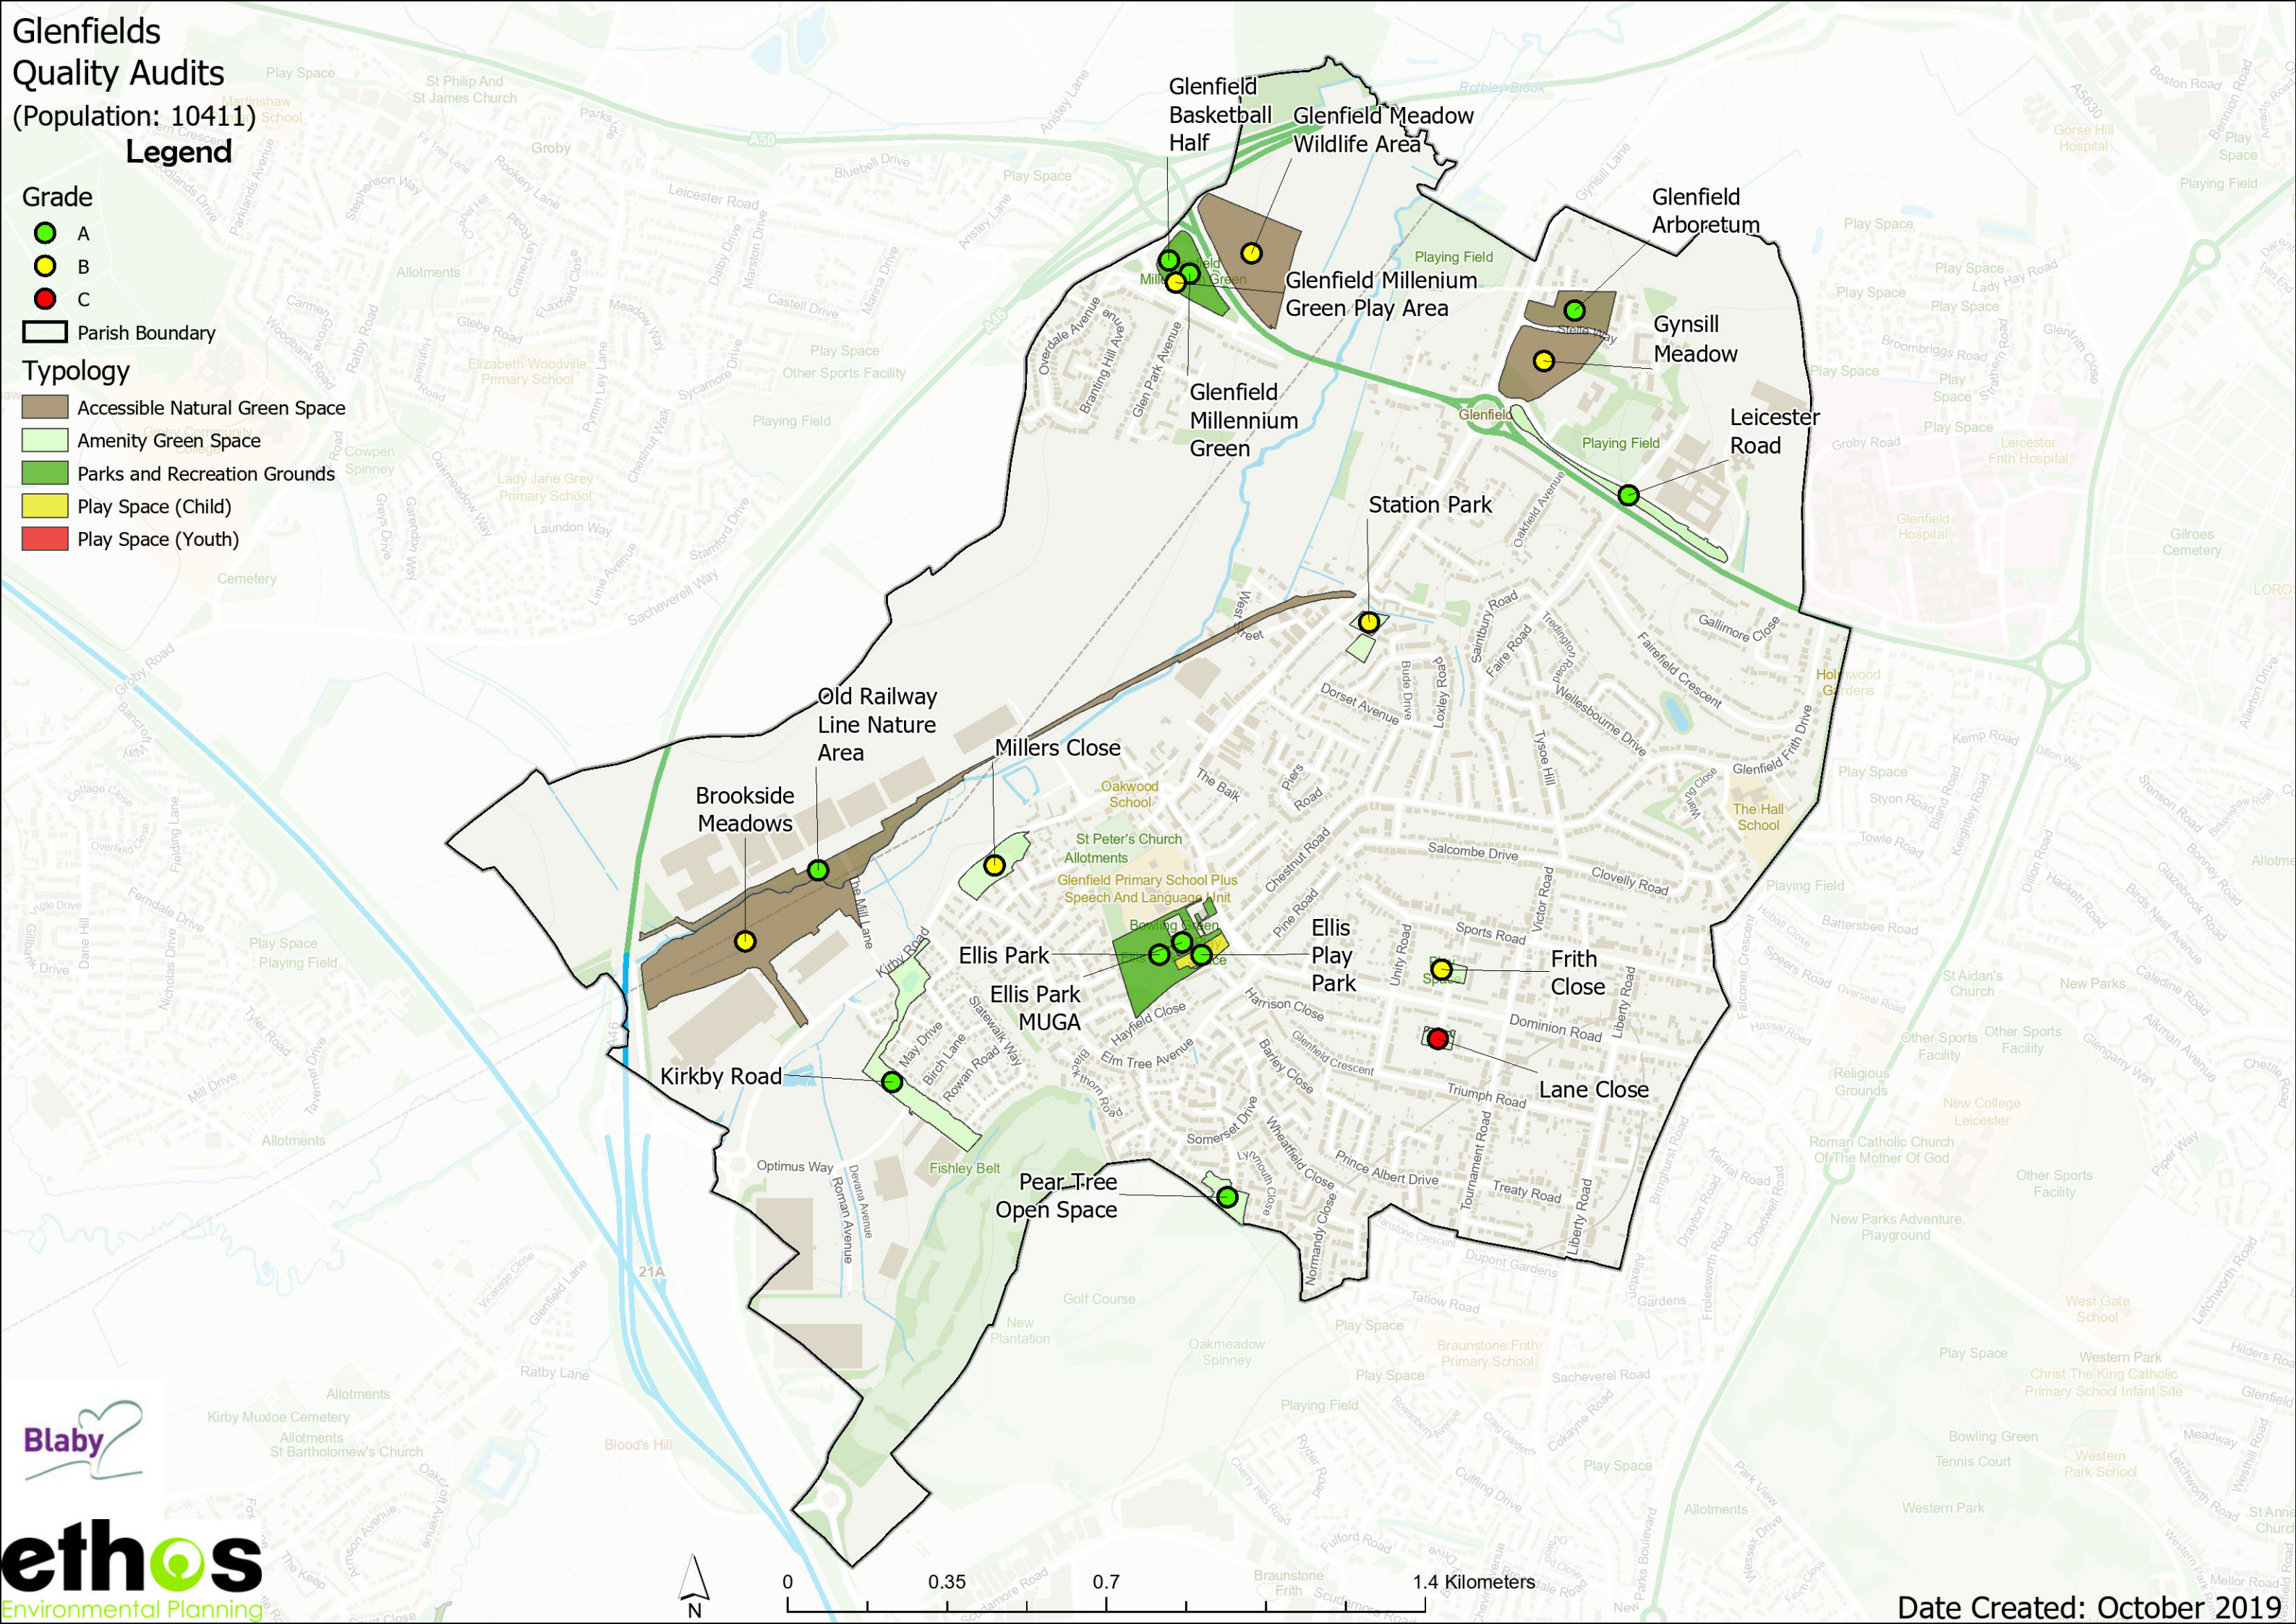

Glenfields Quality Audits

(Population: 10411)

Legend

- Grade**
- A (Green circle)
 - B (Yellow circle)
 - C (Red circle)
- Typology**
- Accessible Natural Green Space (Brown)
 - Amenity Green Space (Light Green)
 - Parks and Recreation Grounds (Dark Green)
 - Play Space (Child) (Yellow)
 - Play Space (Youth) (Red)