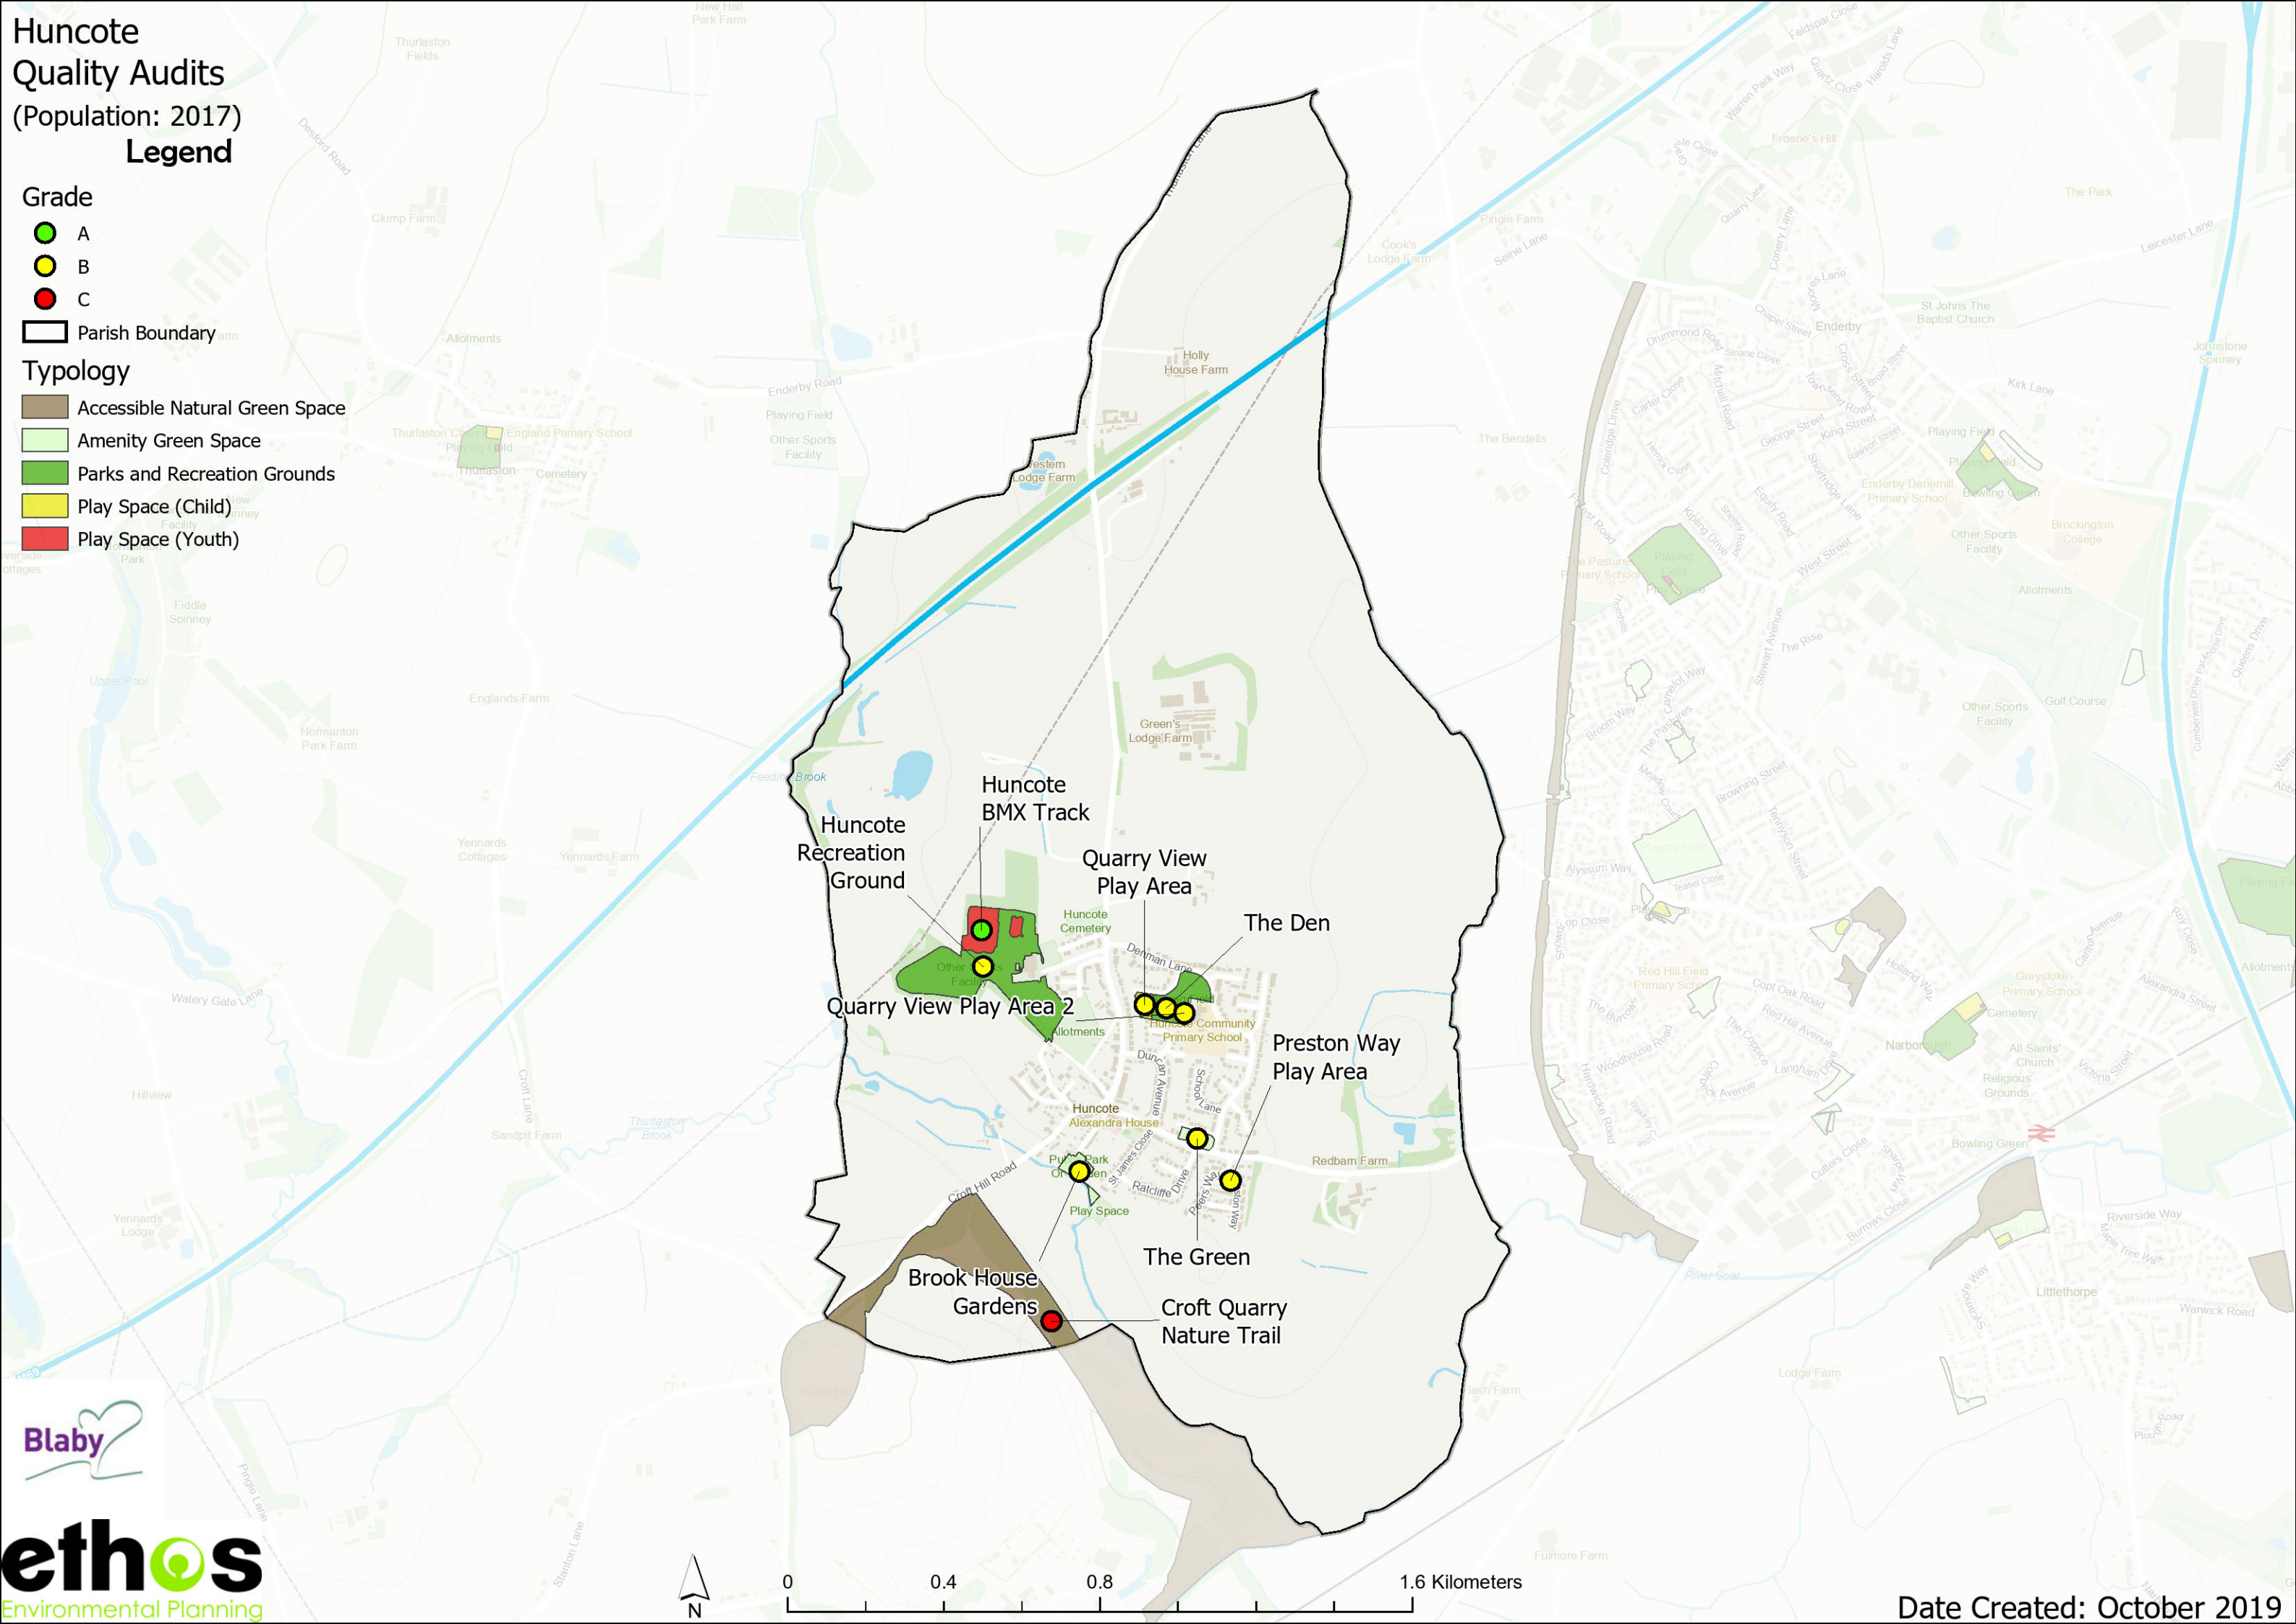

Glenfields Quality Audits

(Population: 10411)

Legend

- Grade**
- A (Green circle)
 - B (Yellow circle)
 - C (Red circle)
- Typology**
- Accessible Natural Green Space (Brown)
 - Amenity Green Space (Light Green)
 - Parks and Recreation Grounds (Dark Green)
 - Play Space (Child) (Yellow)
 - Play Space (Youth) (Red)