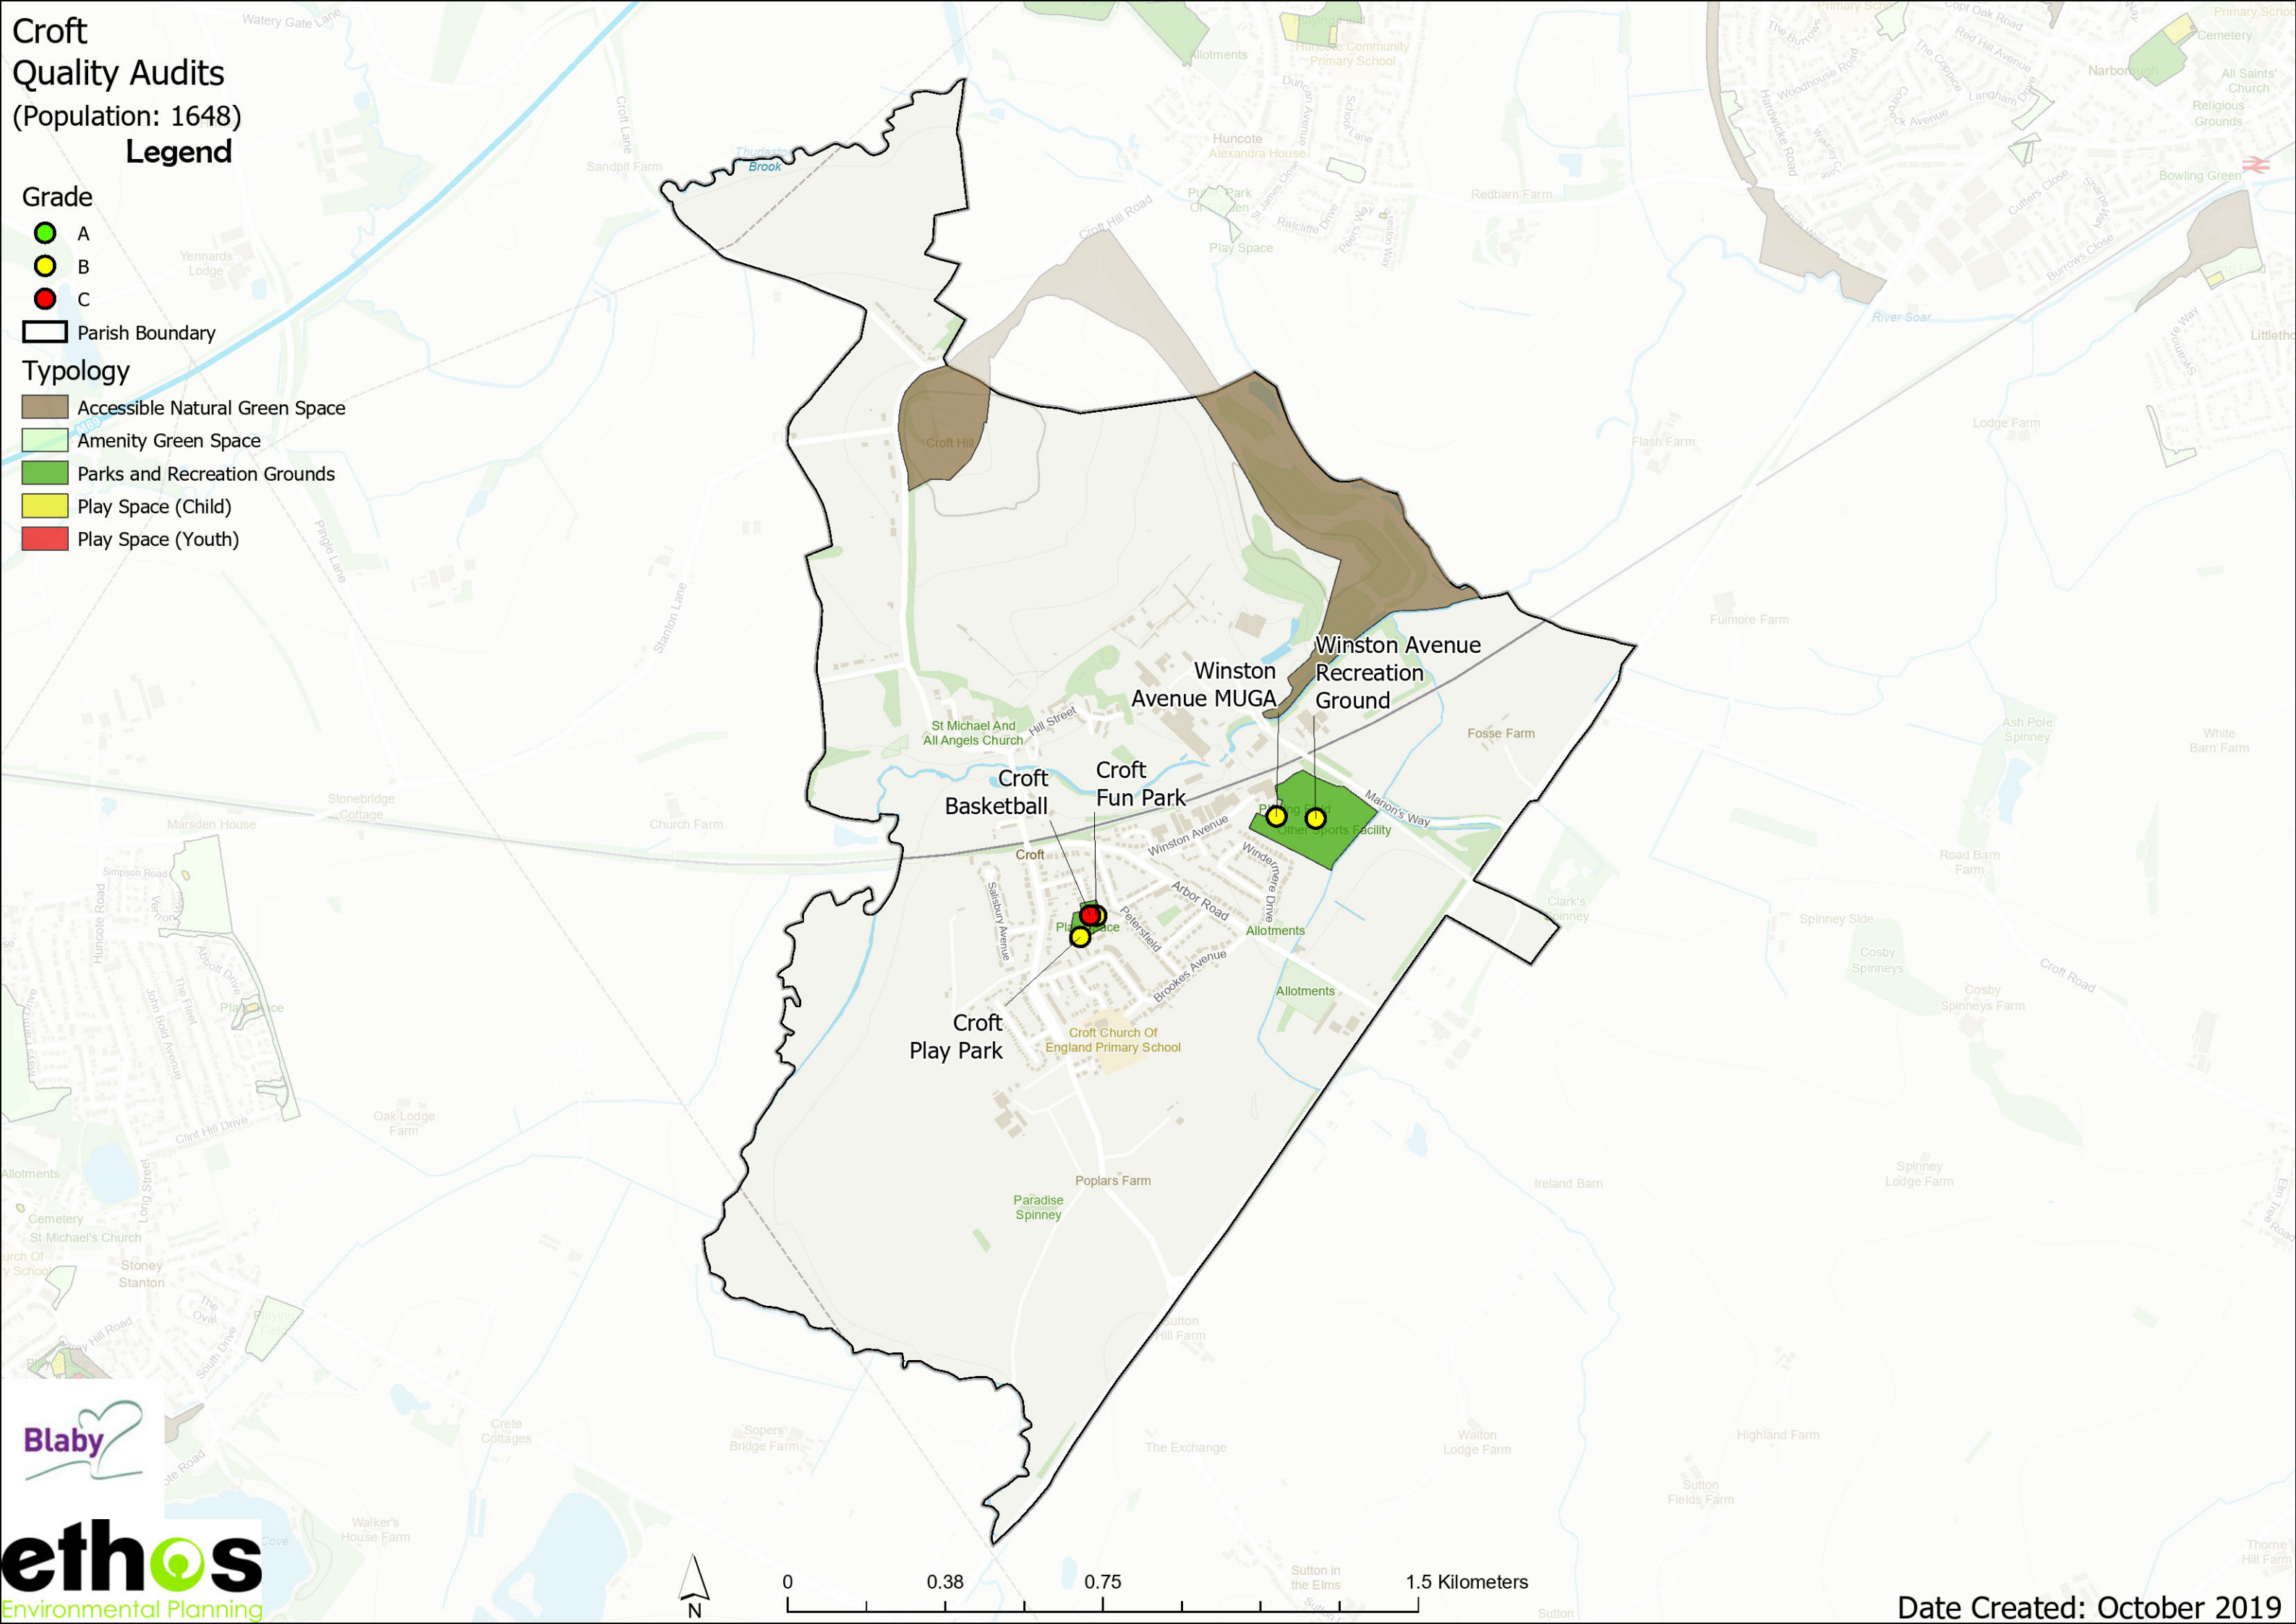

Victory Park
 Victory Park Play Space
 Lady Leys
 Victory Park MUGA

Countesthorpe Quality Audits

(Population: 7364)

Legend

- Grade**
- A
 - B
 - C
- Typology**
- Accessible Natural Green Space
 - Amenity Green Space
 - Parks and Recreation Grounds
 - Play Space (Child)
 - Play Space (Youth)
- Parish Boundary