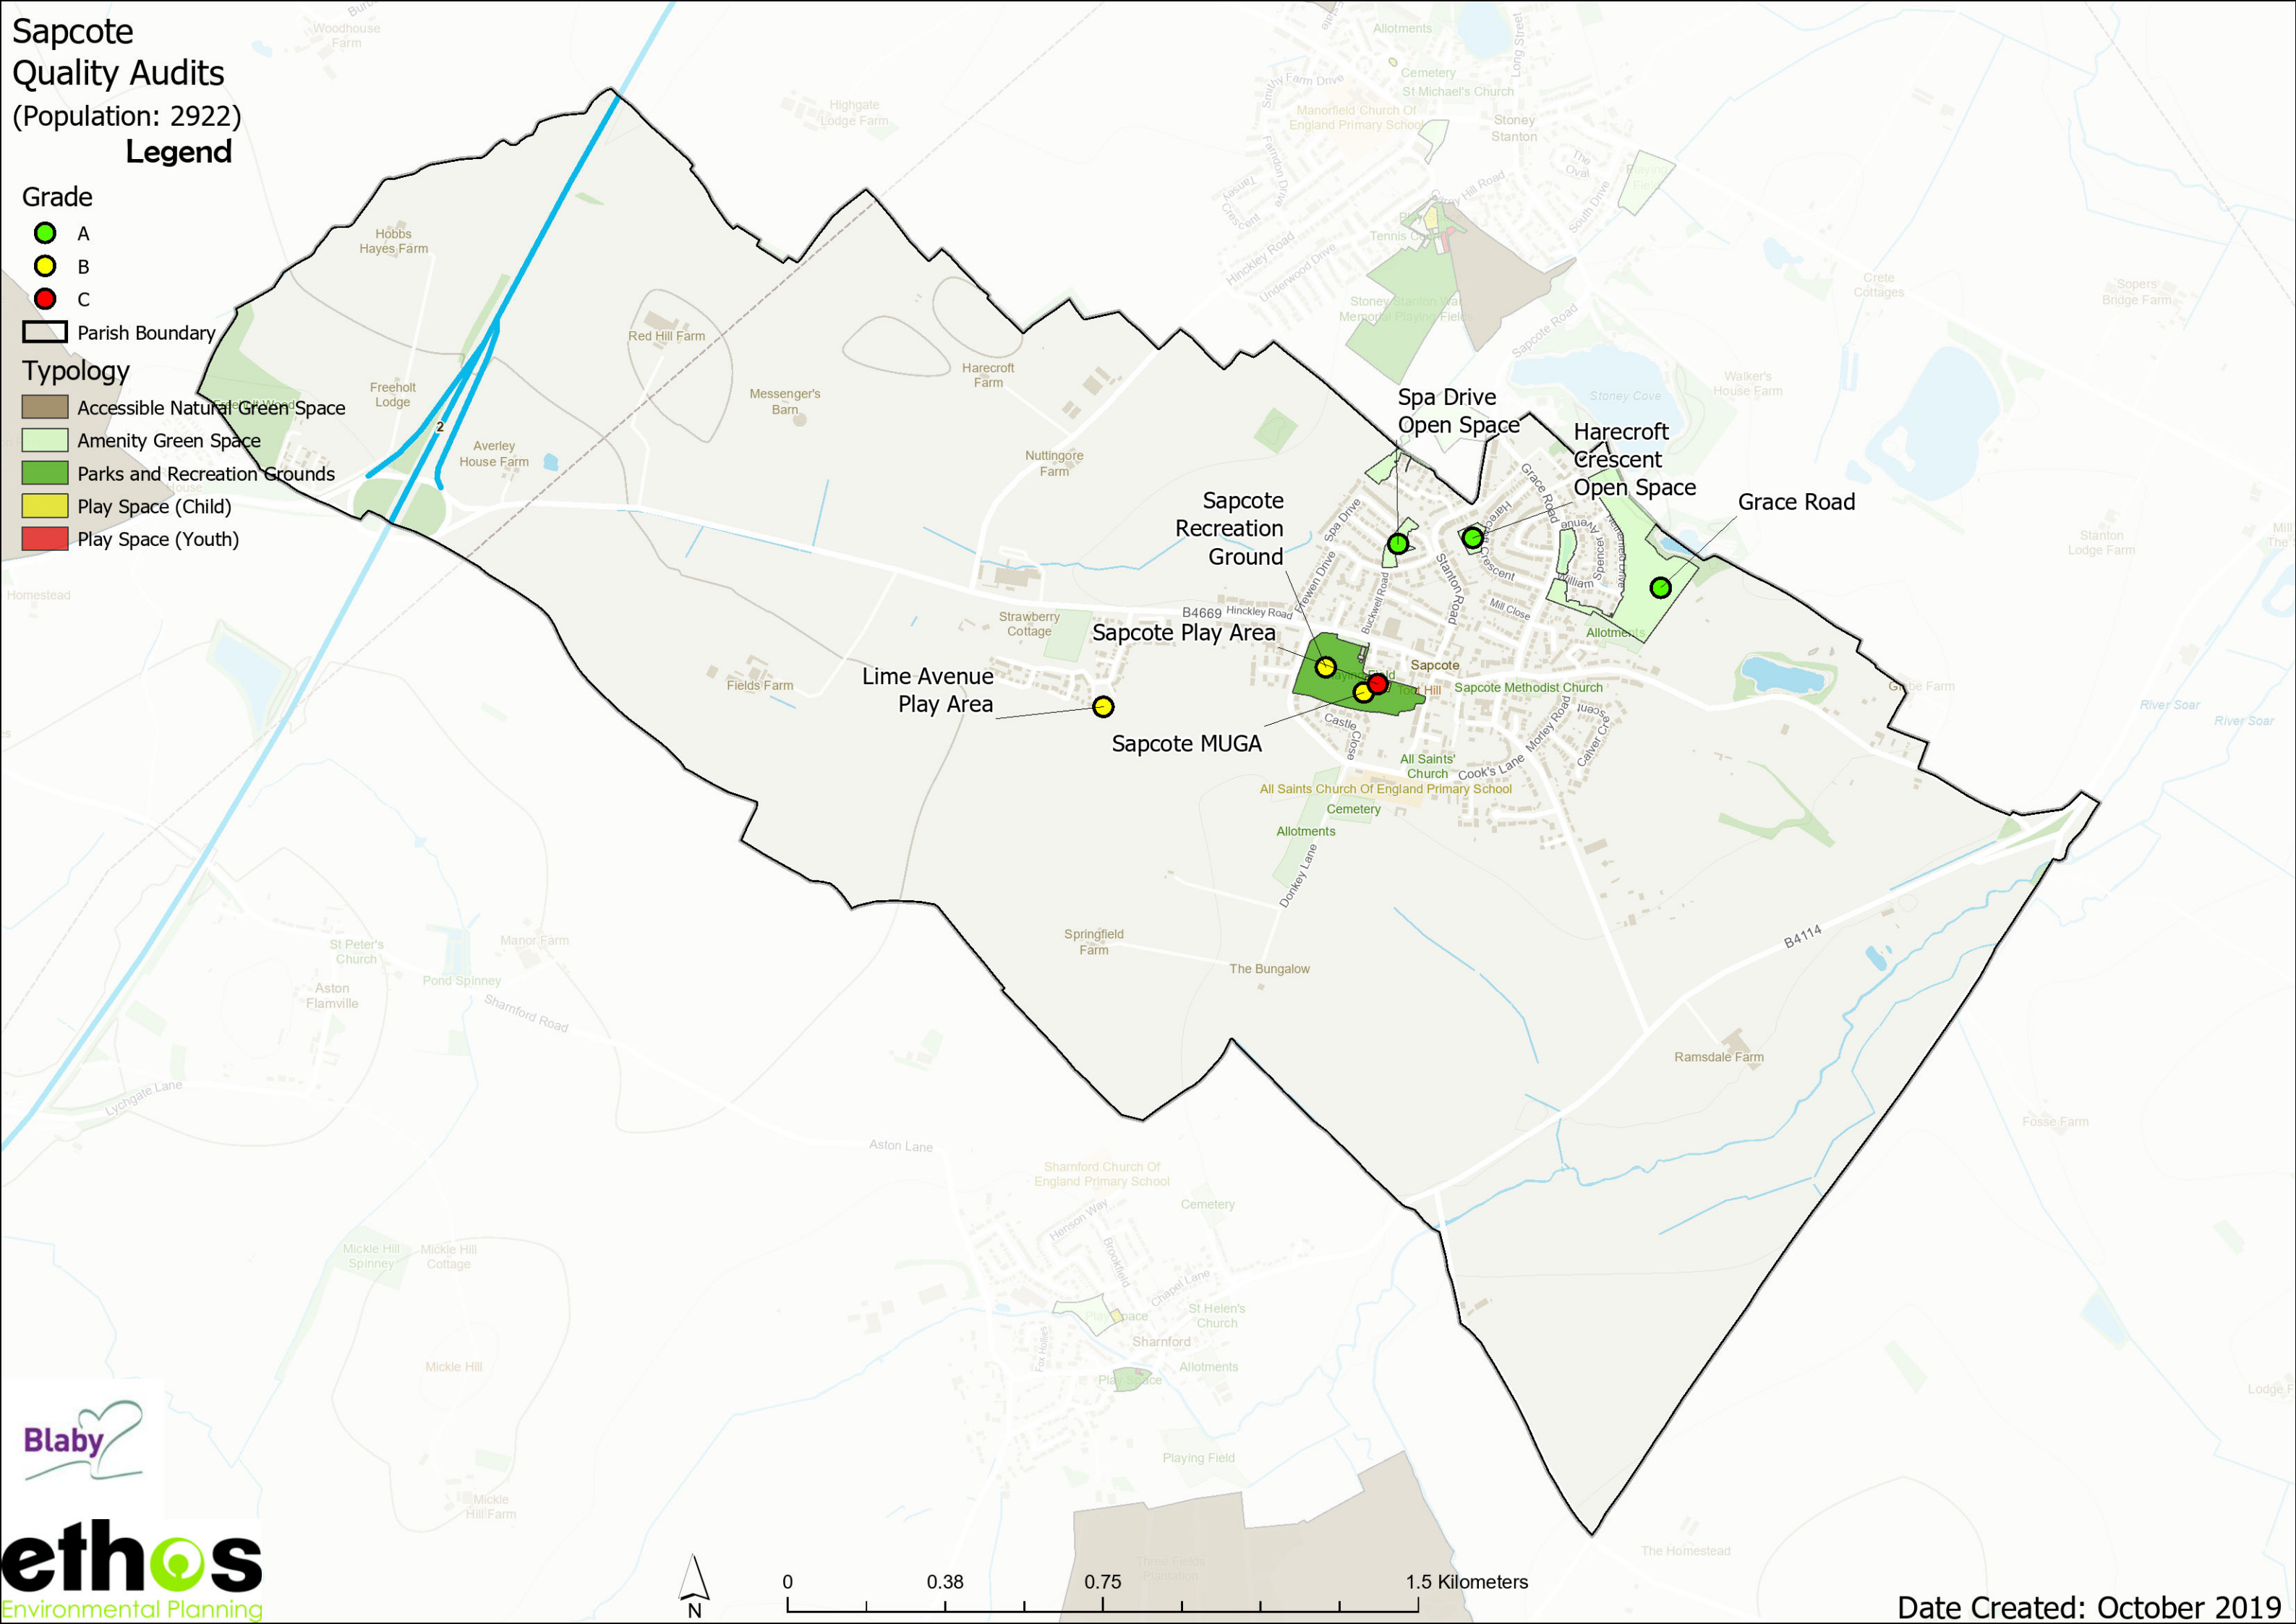

Sapcote Quality Audits

(Population: 2922)

Legend

1. **Grade**
2. A
   - B
   - C
3. **Typology**
4. Accessible Natural Green Space
   - Amenity Green Space
   - Parks and Recreation Grounds
   - Play Space (Child)
   - Play Space (Youth)