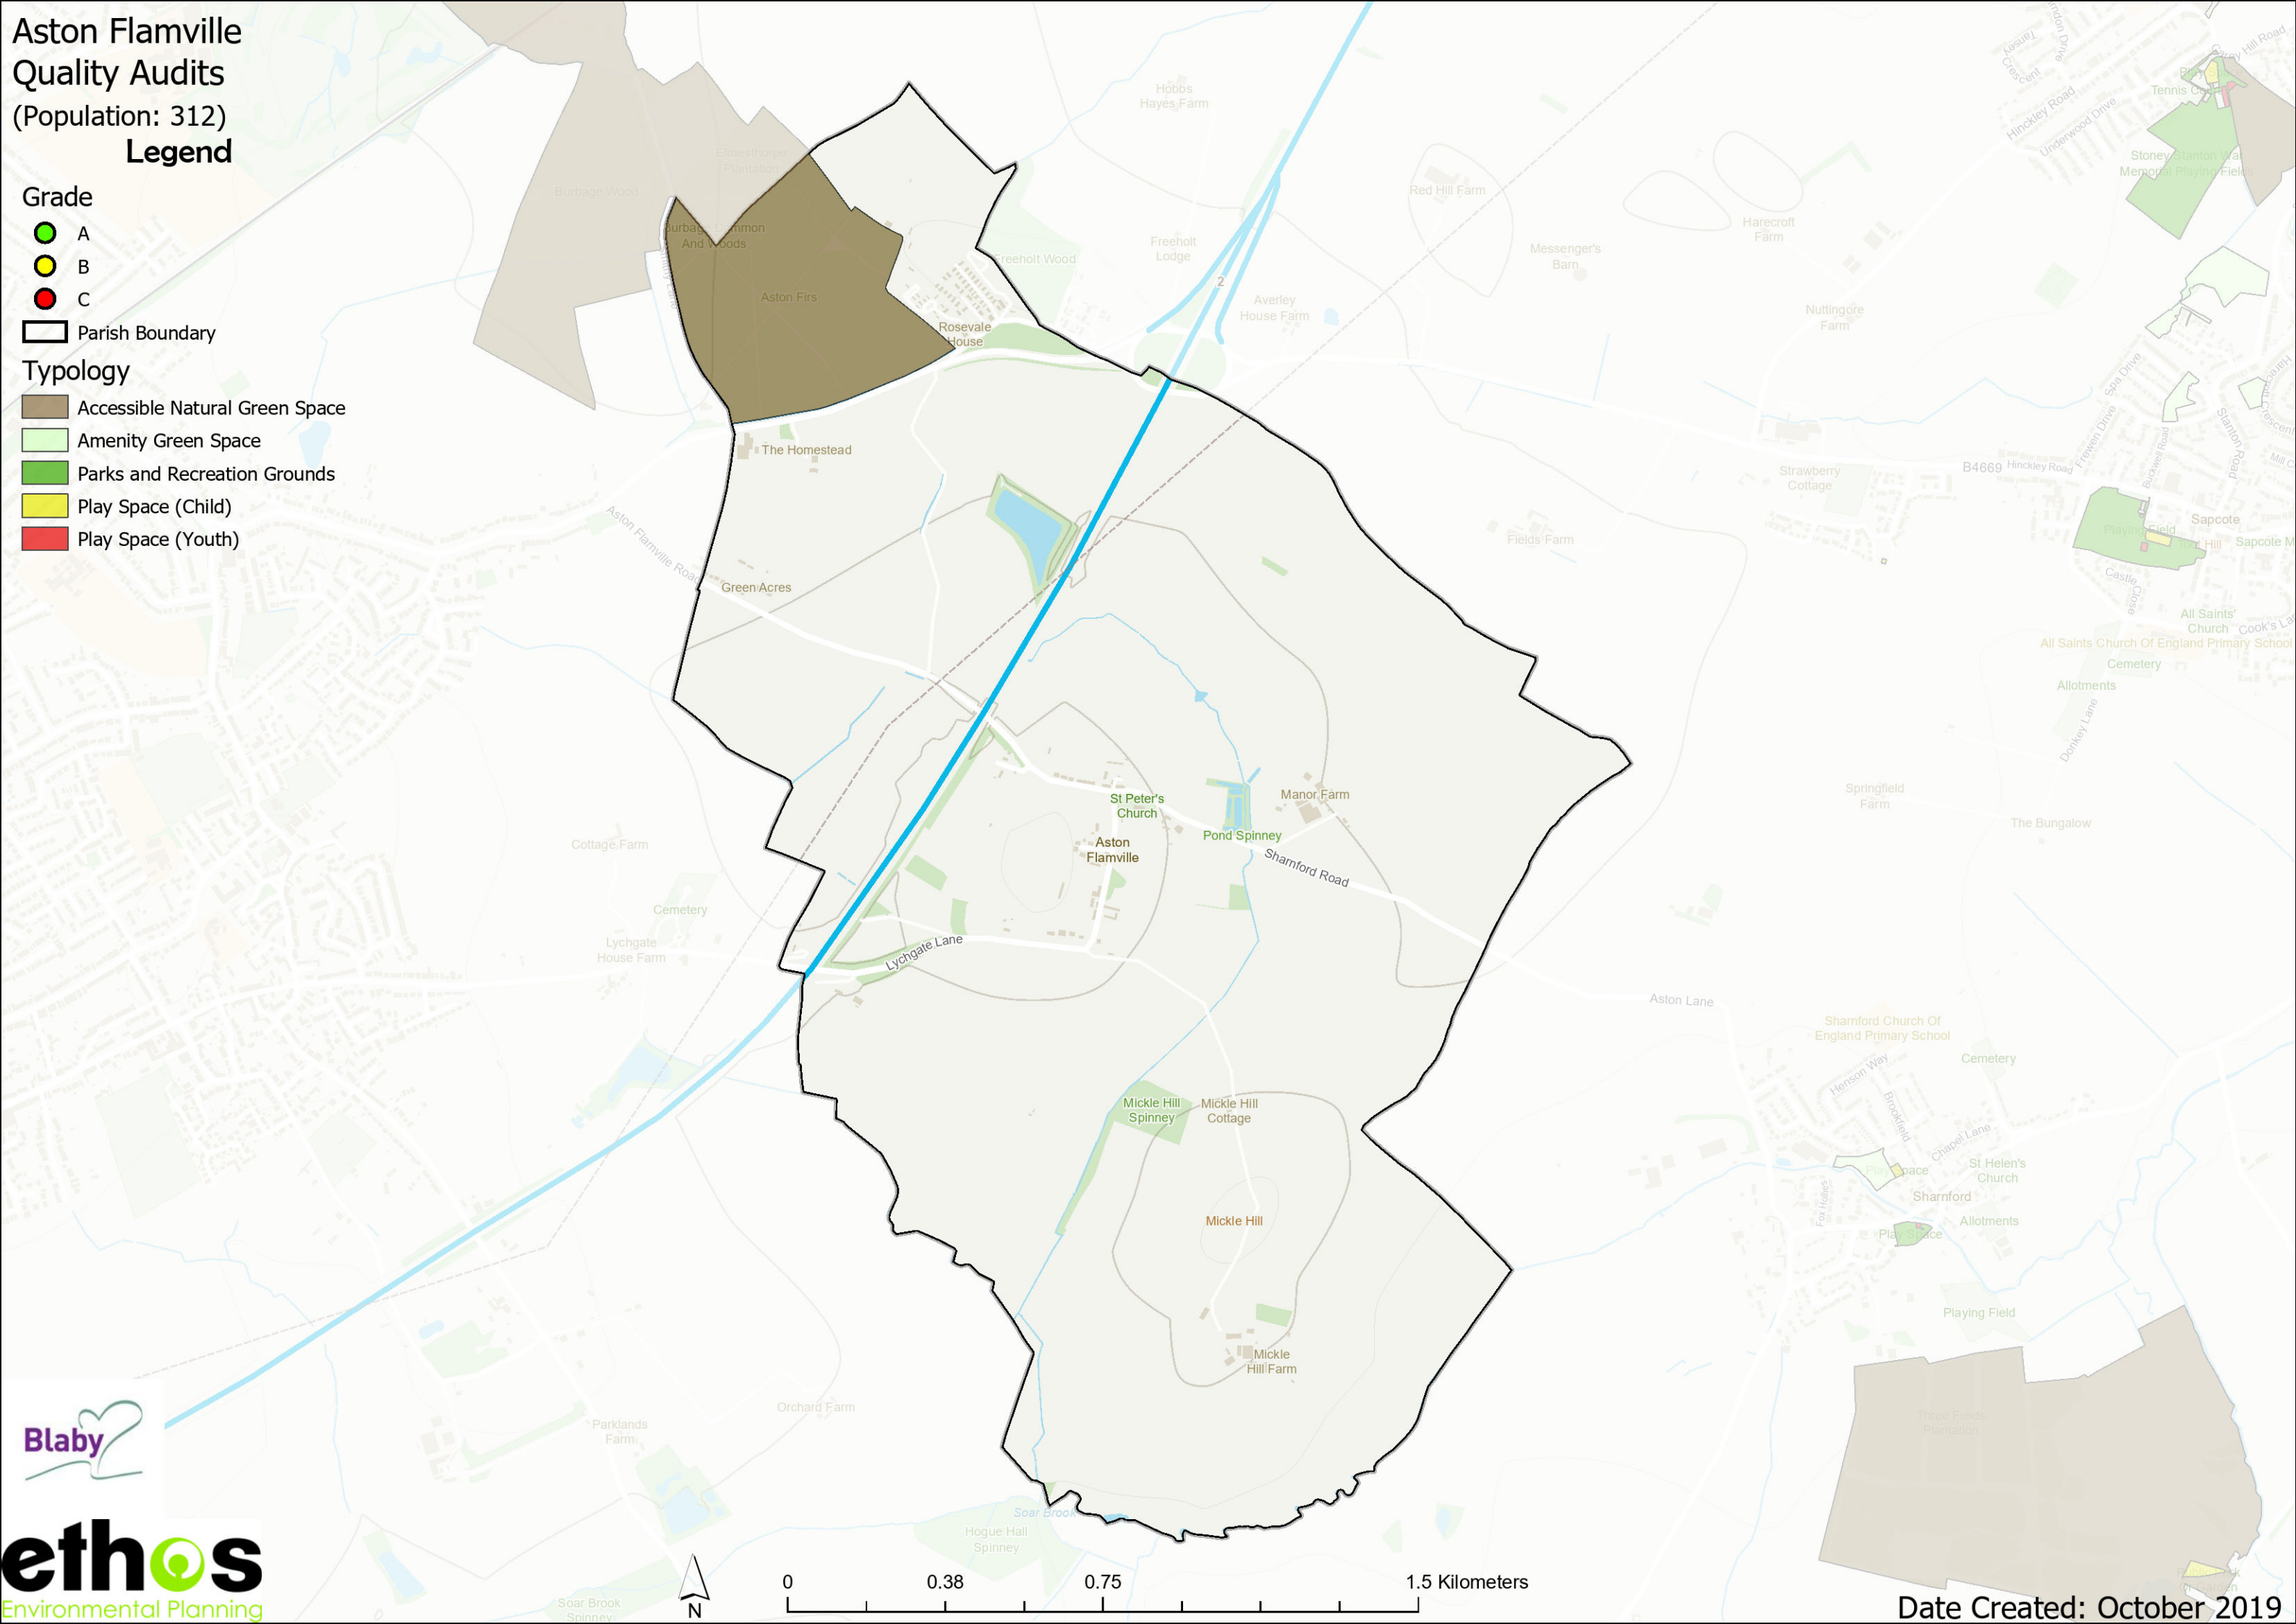

Aston Flamville Quality Audits (Population: 312)

Legend

- Grade**
- A
 - B
 - C
- Typology**
- Accessible Natural Green Space
 - Amenity Green Space
 - Parks and Recreation Grounds
 - Play Space (Child)
 - Play Space (Youth)
- Parish Boundary