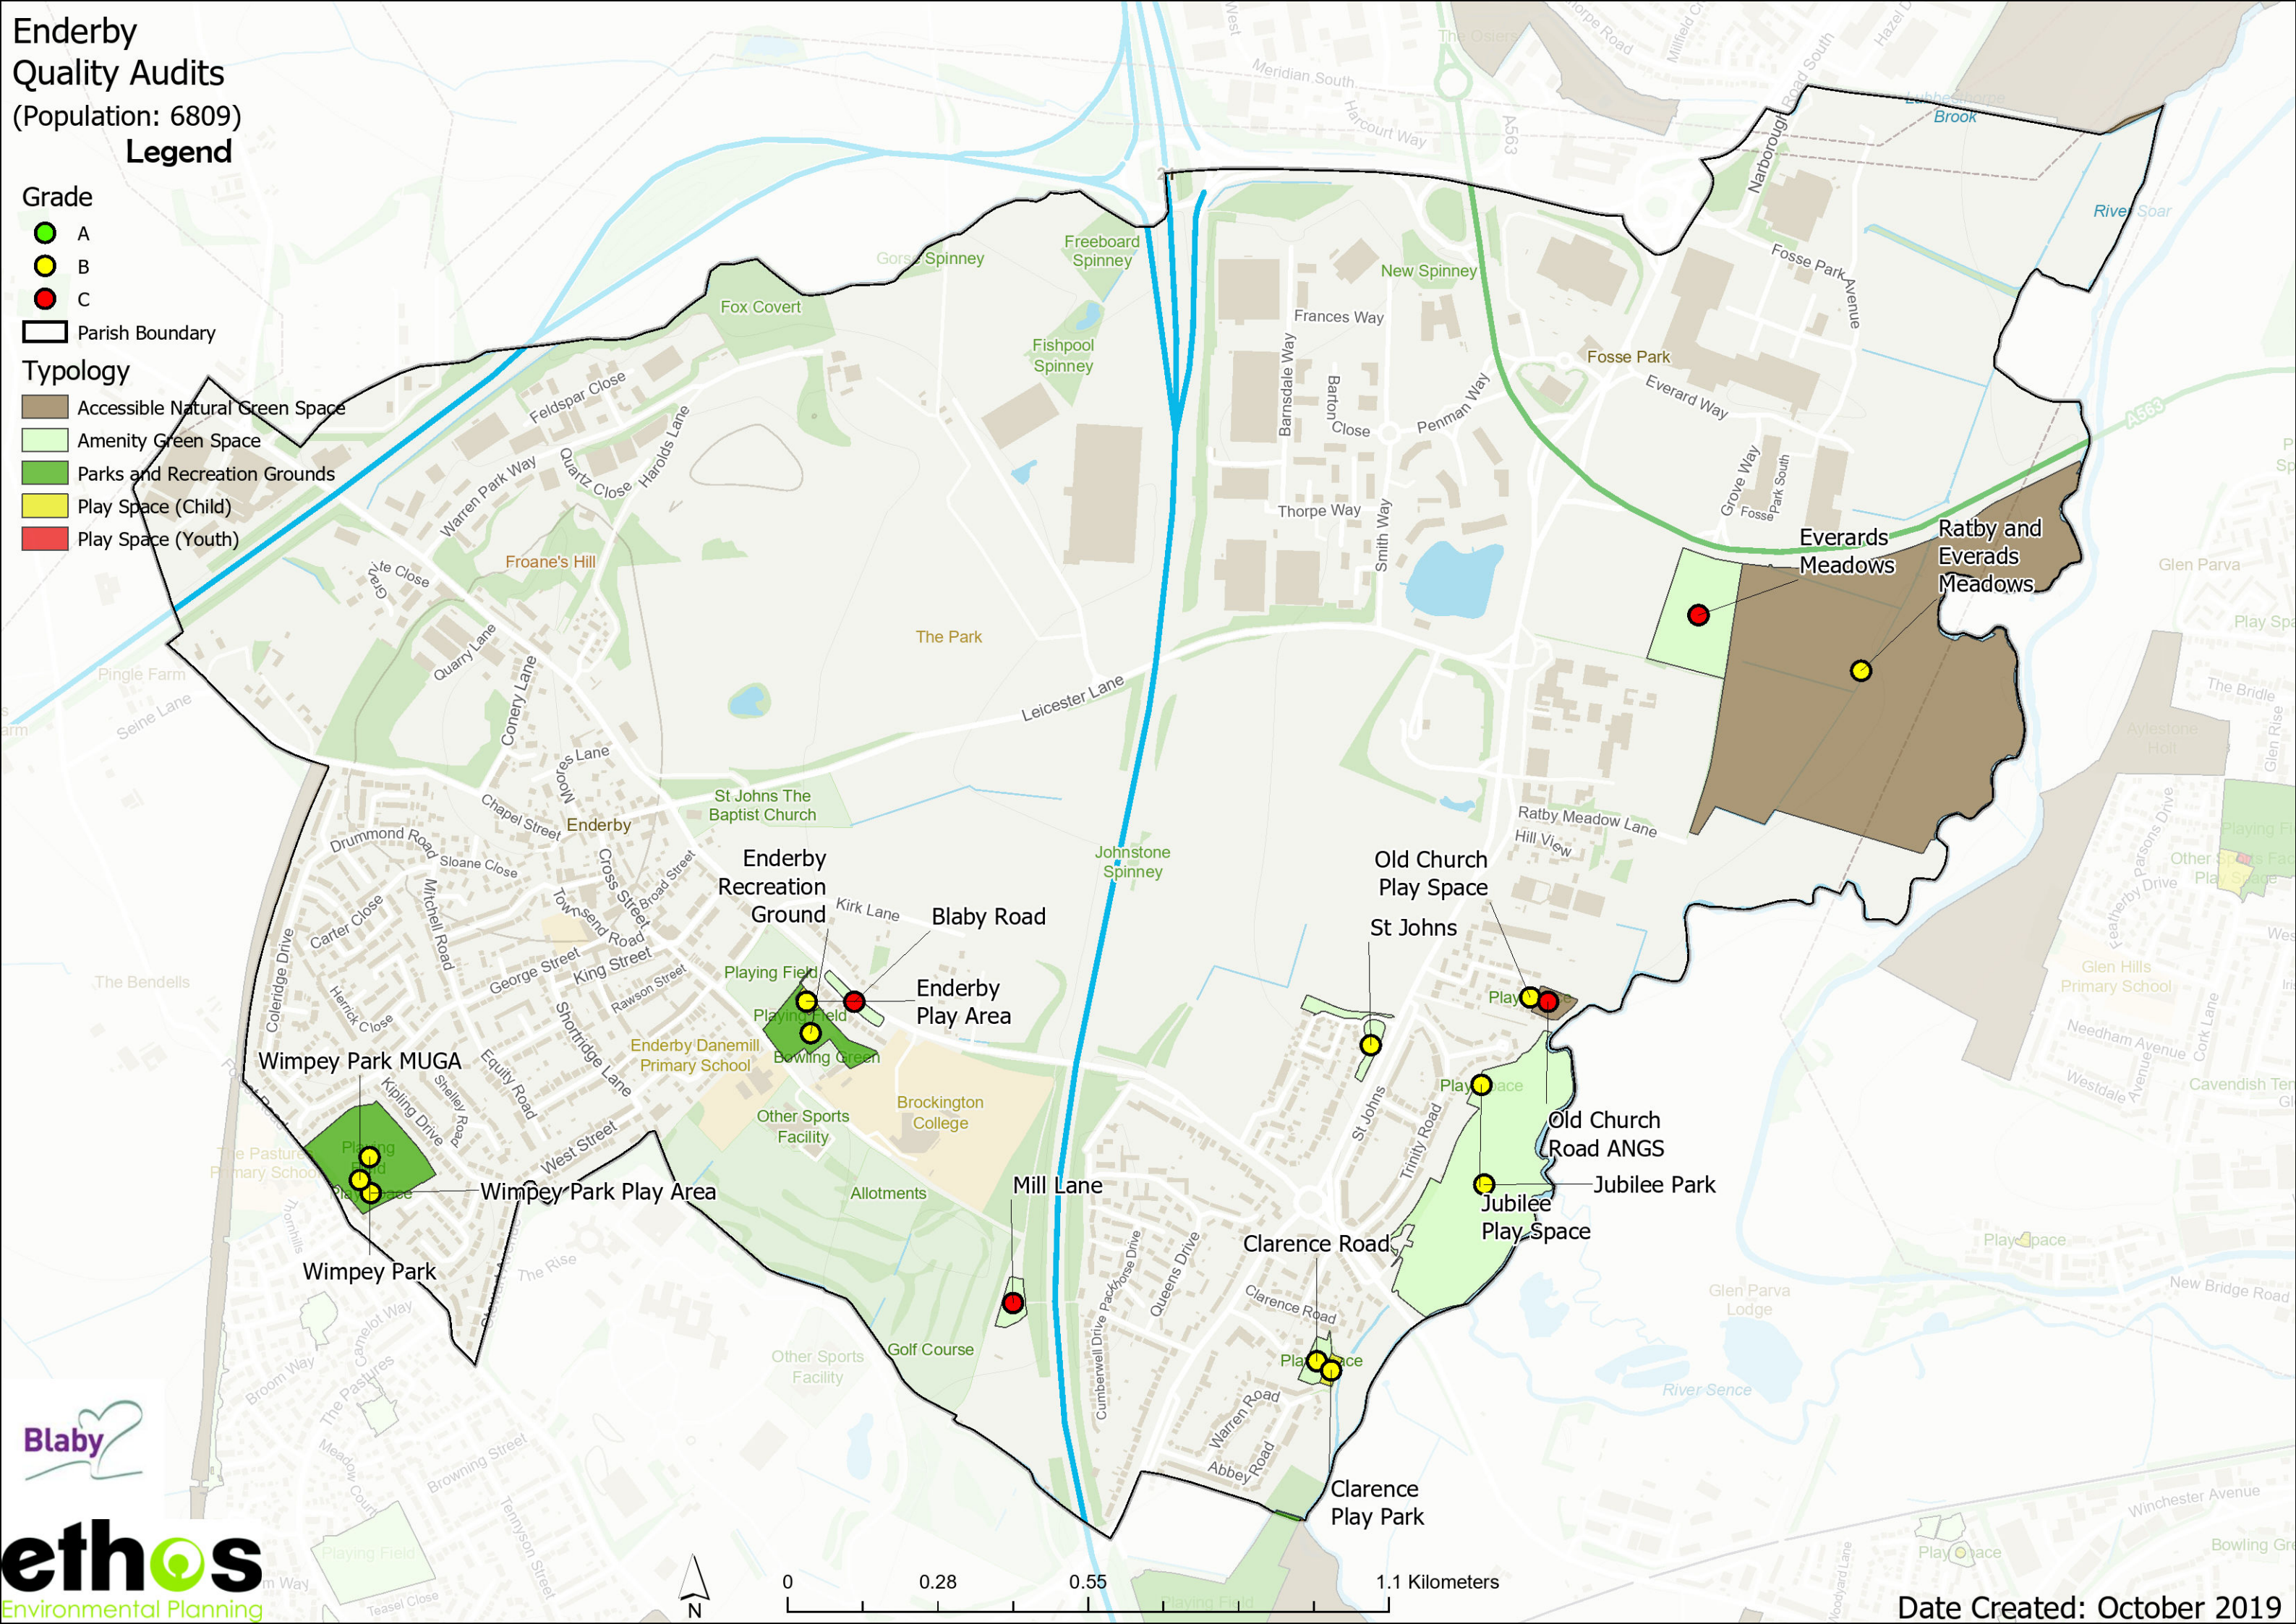

- Accessible Natural Green Space
- Amenity Green Space
- Parks and Recreation Grounds
- Play Space (Child)

Burbage Common And Woods

The Roundhills Play Area

Roundhills Park

Date Created: October 2019

Enderby Quality Audits