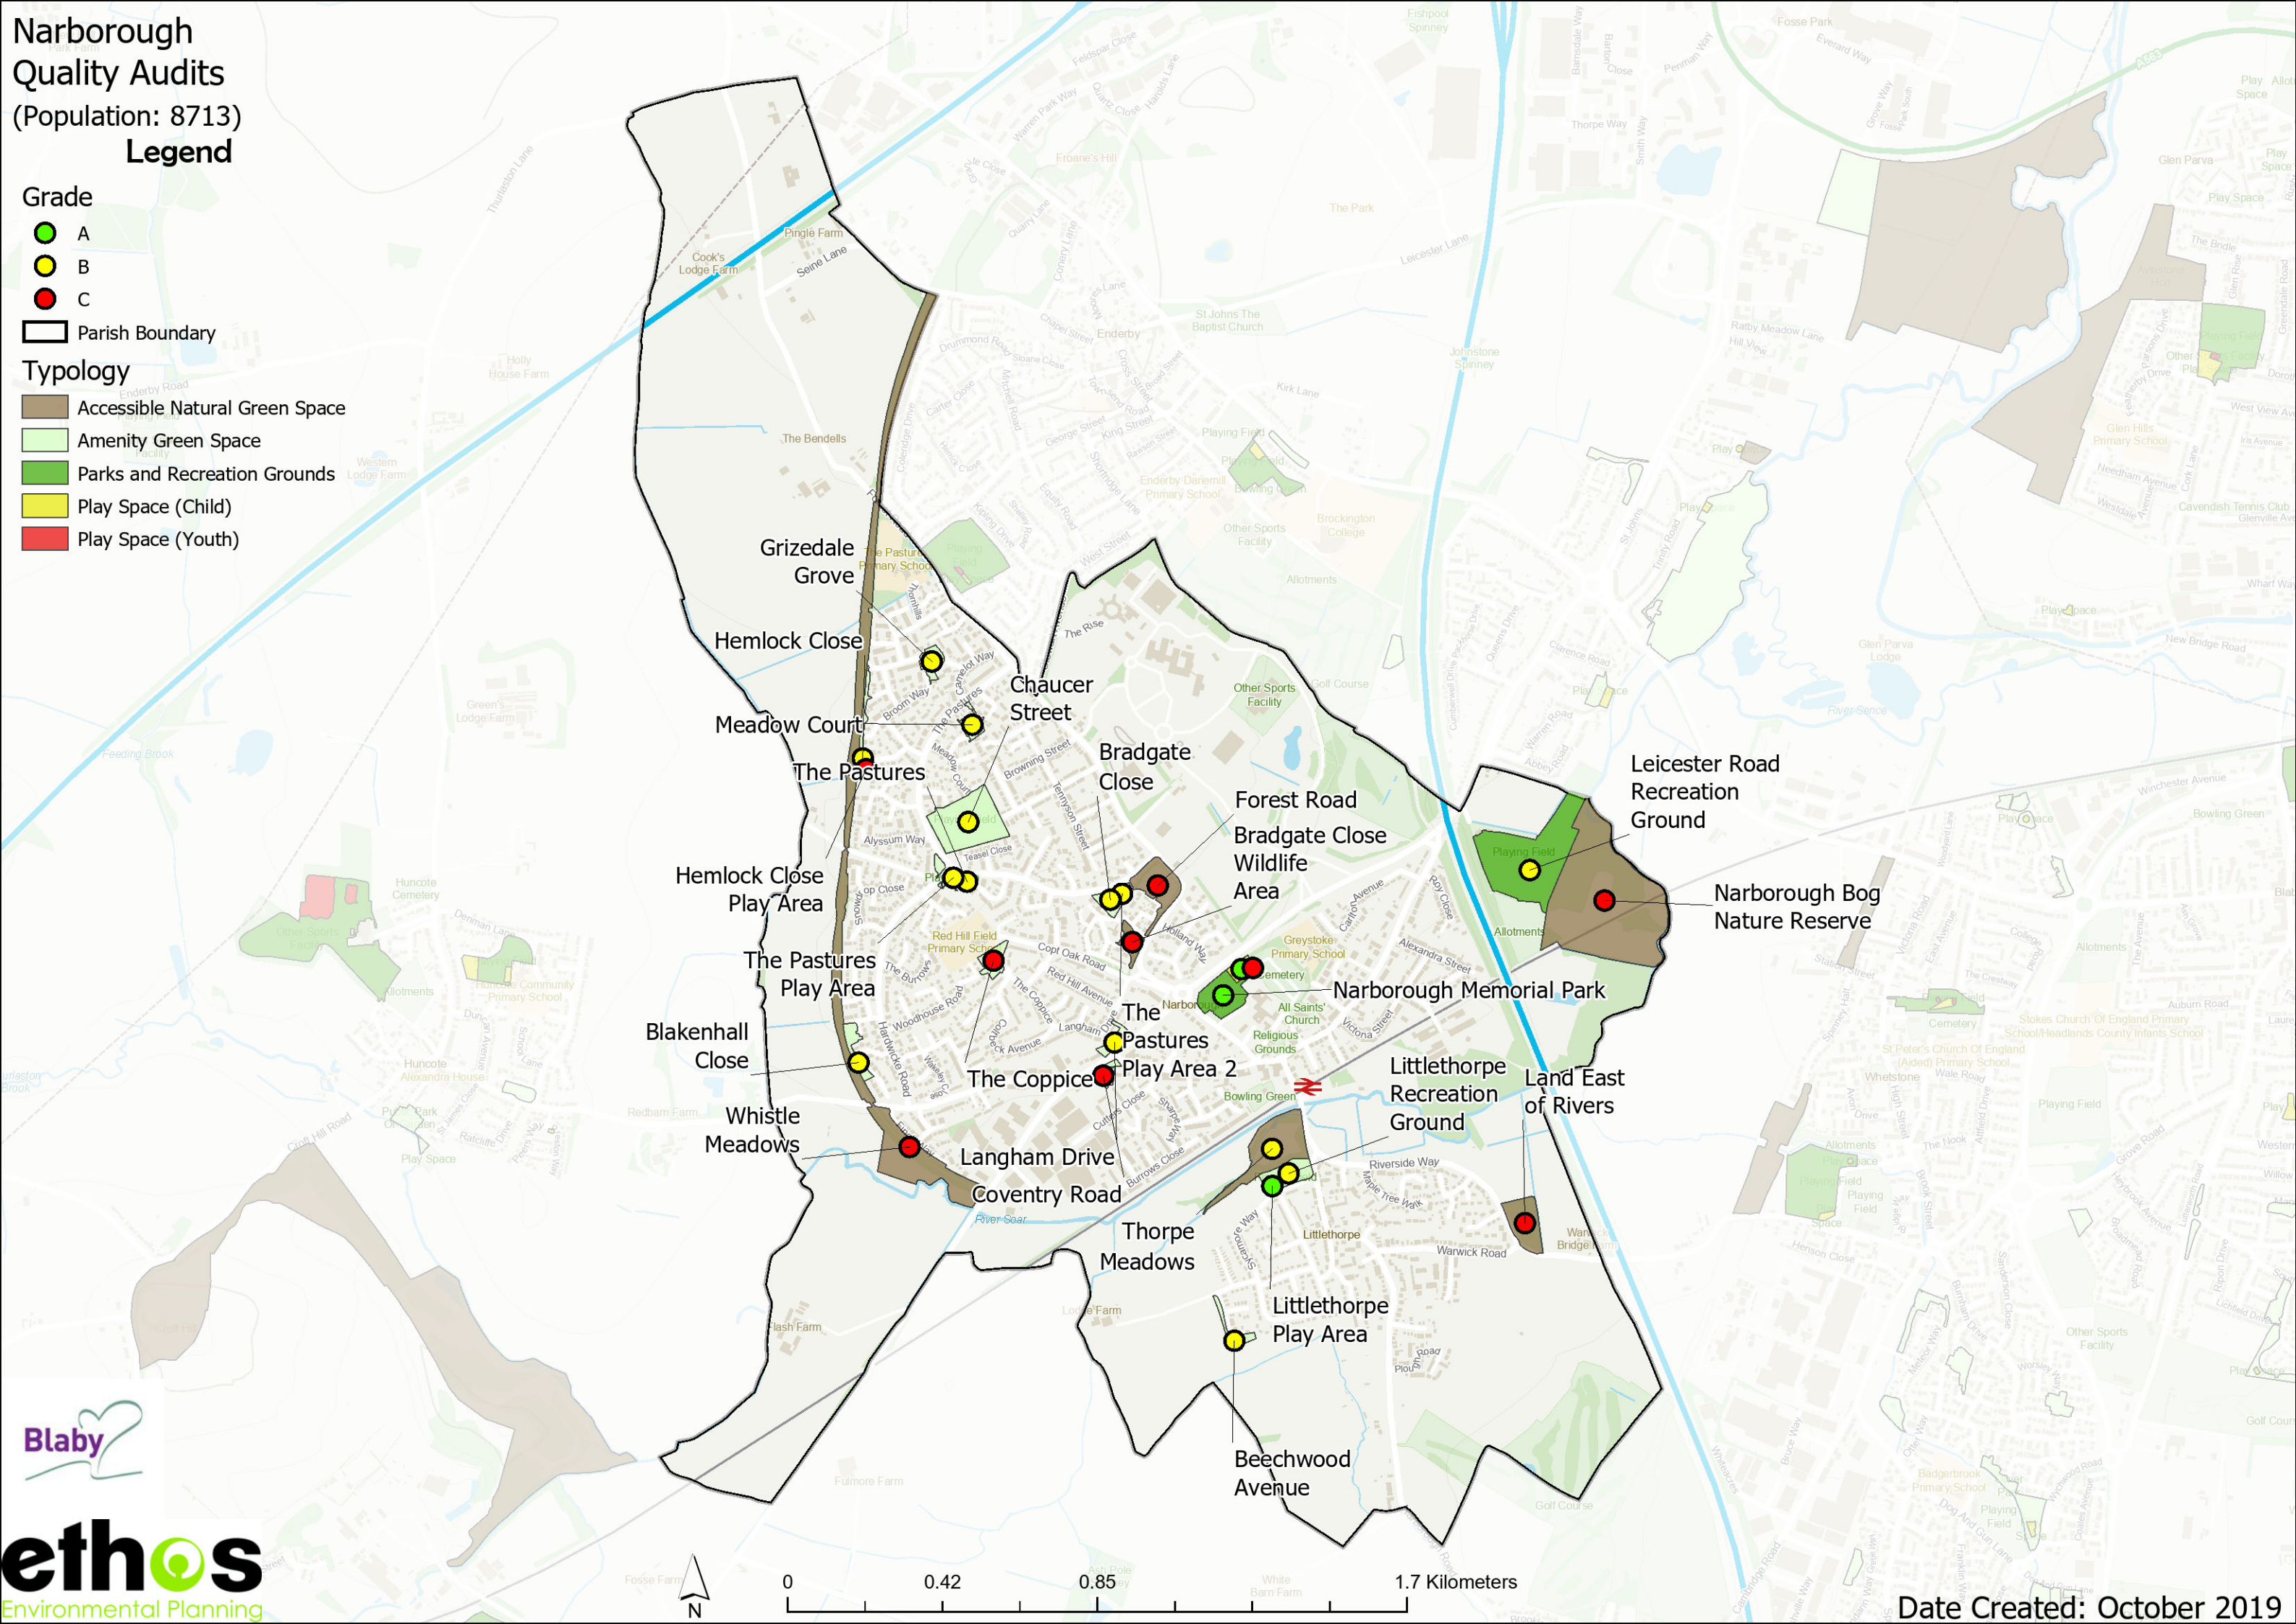

Narborough Quality Audits

(Population: 8713)

Legend

1. **Grade**
2. A
   - B
   - C
3. **Typology**
4. Accessible Natural Green Space
   - Amenity Green Space
   - Parks and Recreation Grounds
   - Play Space (Child)
   - Play Space (Youth)