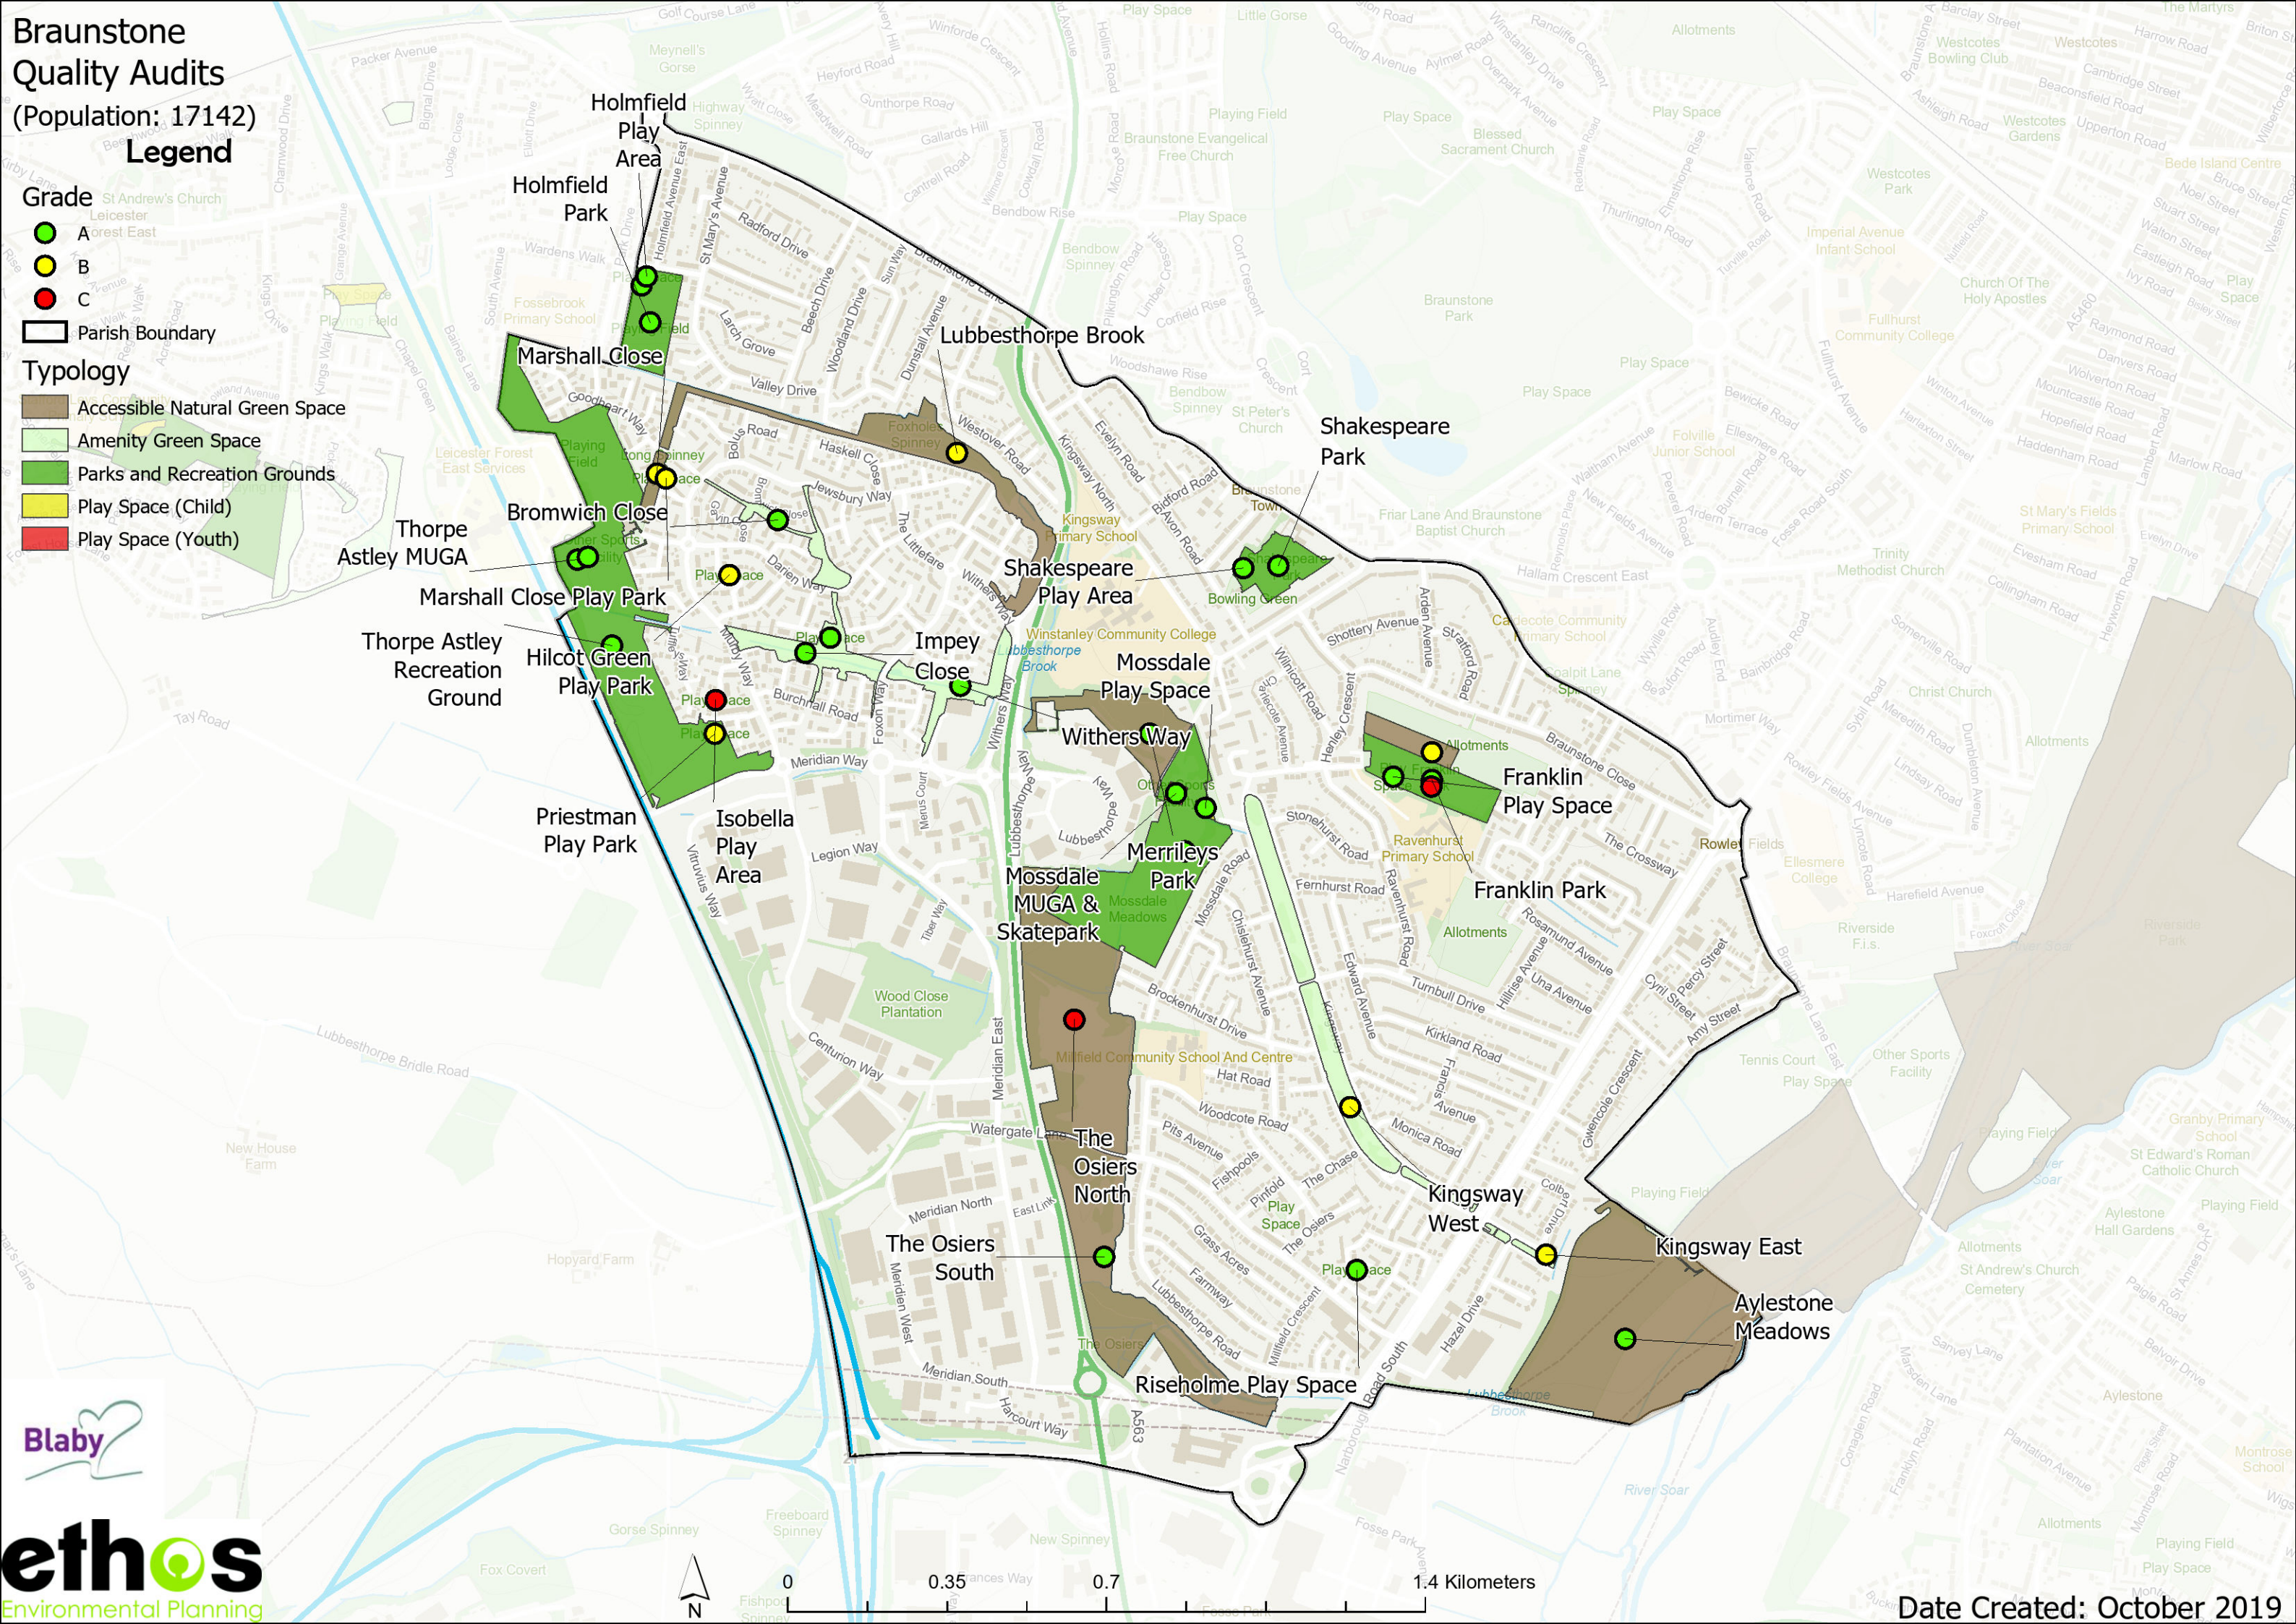

Date Created: October 2019

Braunstone Quality Audits

(Population: 17142)

Legend

- Grade**
- A
 - B
 - C
- Typology**
- Accessible Natural Green Space
 - Amenity Green Space
 - Parks and Recreation Grounds
 - Play Space (Child)
 - Play Space (Youth)
- Parish Boundary**
-