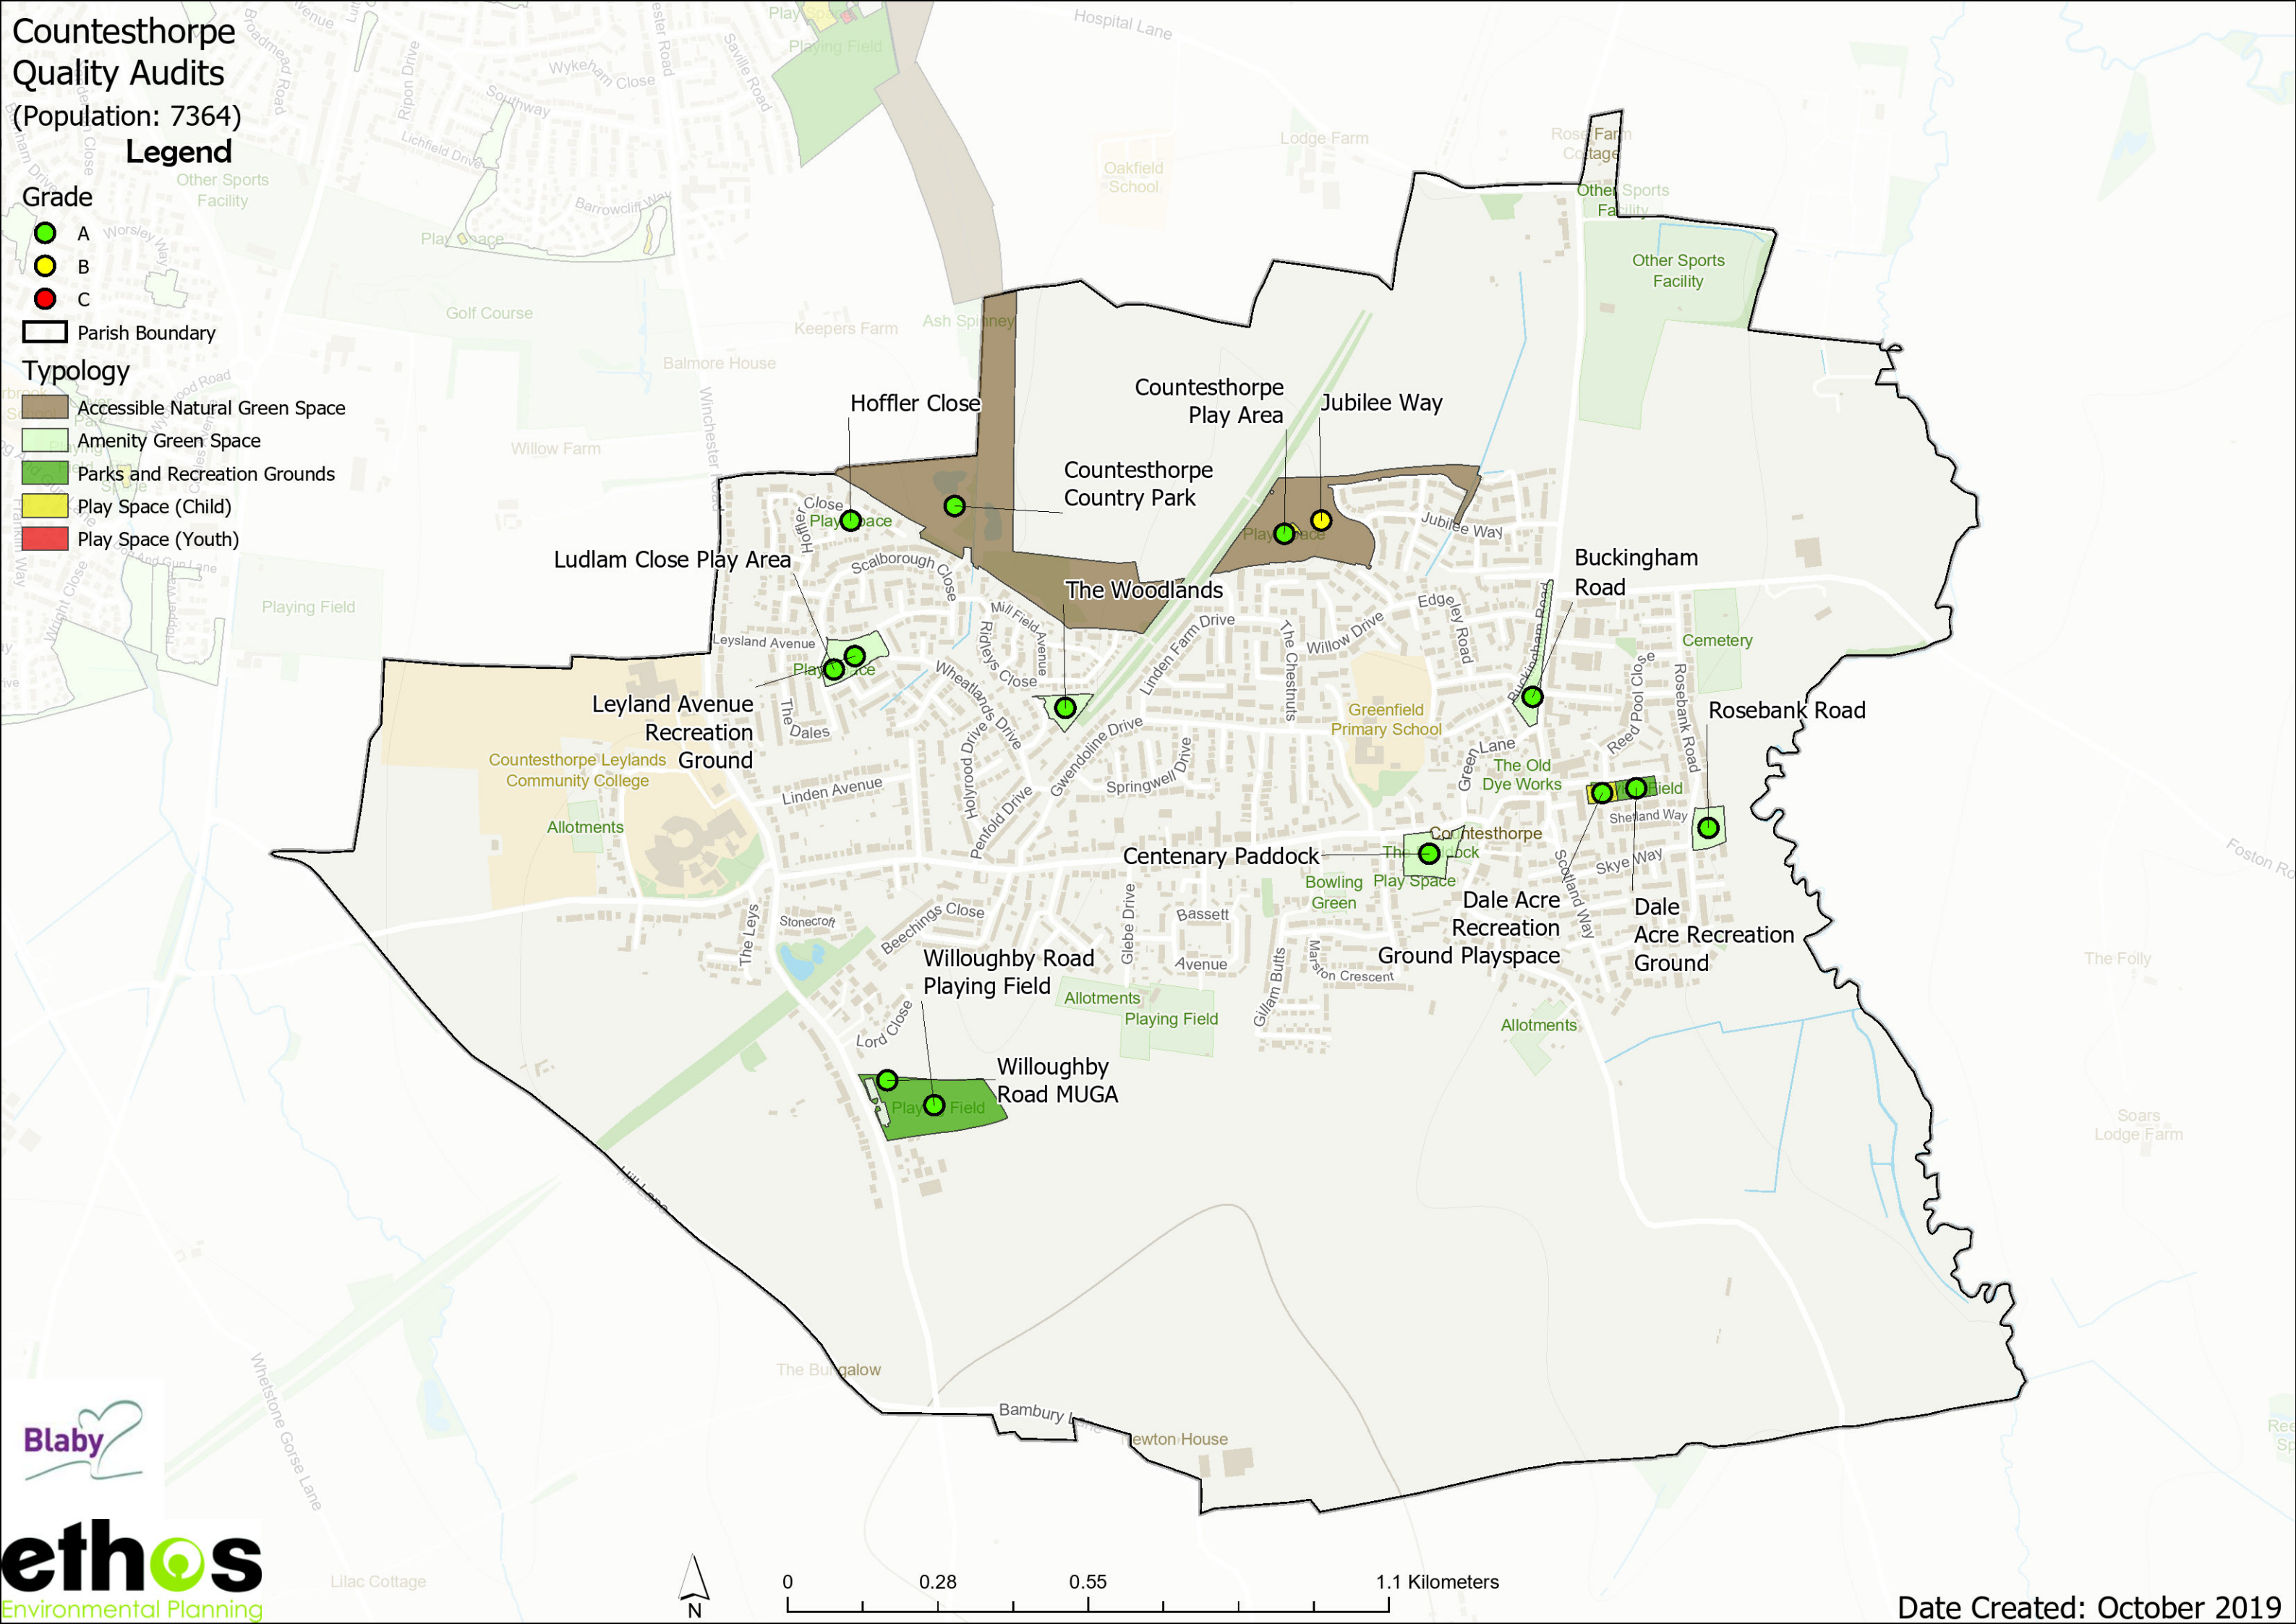

Countesthorpe Quality Audits

(Population: 7364)

Legend

1. **Grade**
2. A
   - B
   - C
3. **Typology**
4. Accessible Natural Green Space
   - Amenity Green Space
   - Parks and Recreation Grounds
   - Play Space (Child)
   - Play Space (Youth)
5. Parish Boundary